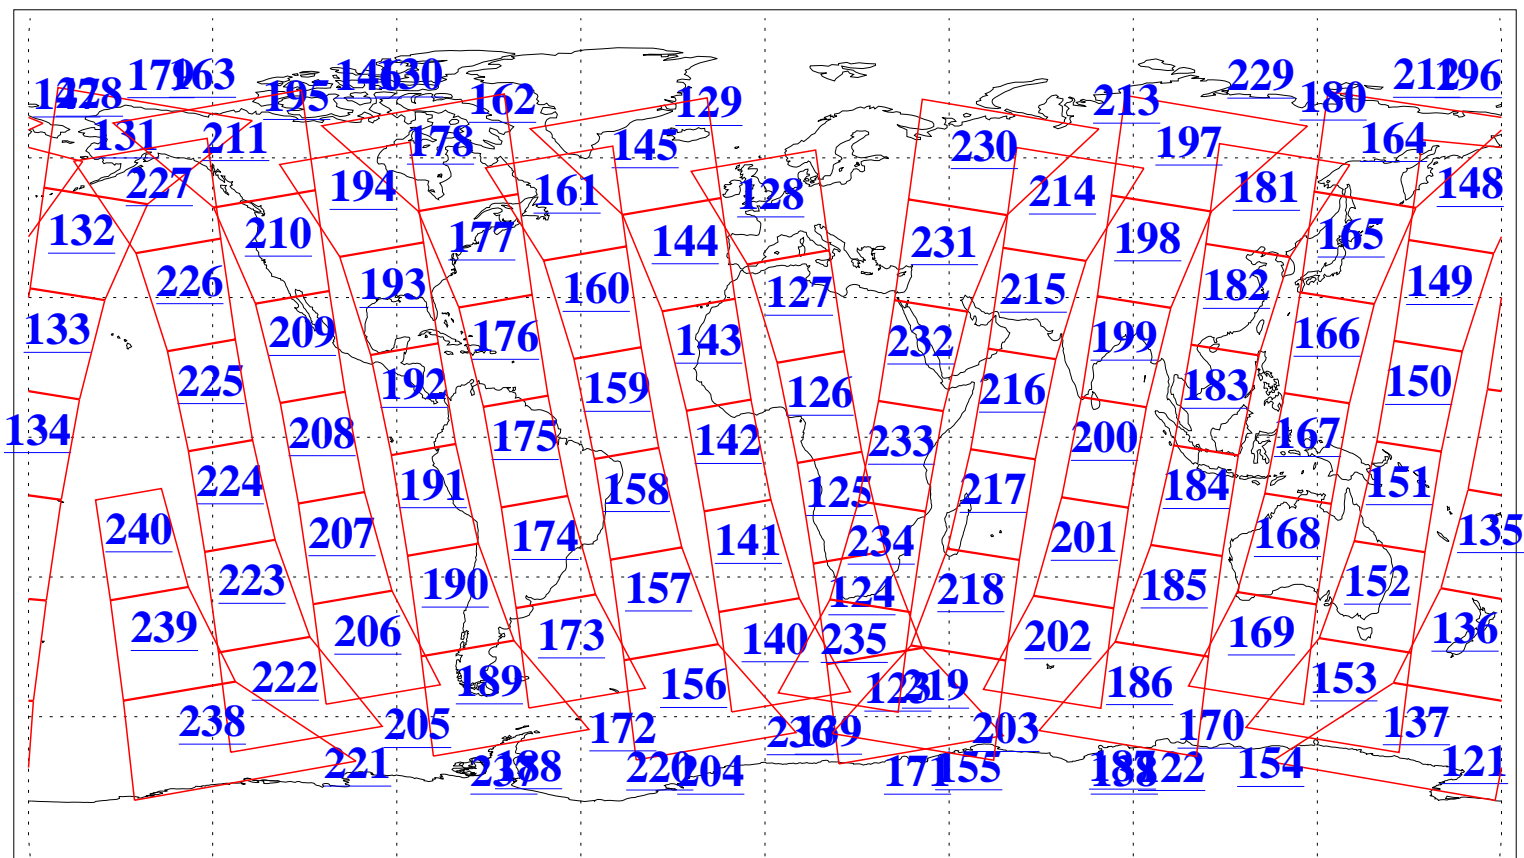

L1B Availability  
AMSU Granules: 240  
HSB Granules: 0  
AIRS Granules: 240

29 Apr 2013  
DoY 119  
Aqua Day 4013  
Granules: 1 to 120

Granules: 121 to 240

Legend: AMSU Available, HSB Available, AIRS Available

L1B Availability  
AMSU Granules: 240  
HSB Granules: 0  
AIRS Granules: 240

29 Apr 2013  
DoY 119  
Aqua Day 4013

Ascending Granules

Descending Granules

Legend: AMSU Available, HSB Available, AIRS Available

L1B Availability  
 AMSU Granules: 240  
 HSB Granules: 0  
 AIRS Granules: 240

29 Apr 2013  
 DoY 119  
 Aqua Day 4013

Northern Hemisphere Granules

Southern Hemisphere Granules

Legend: AMSU Available, HSB Available, AIRS Available