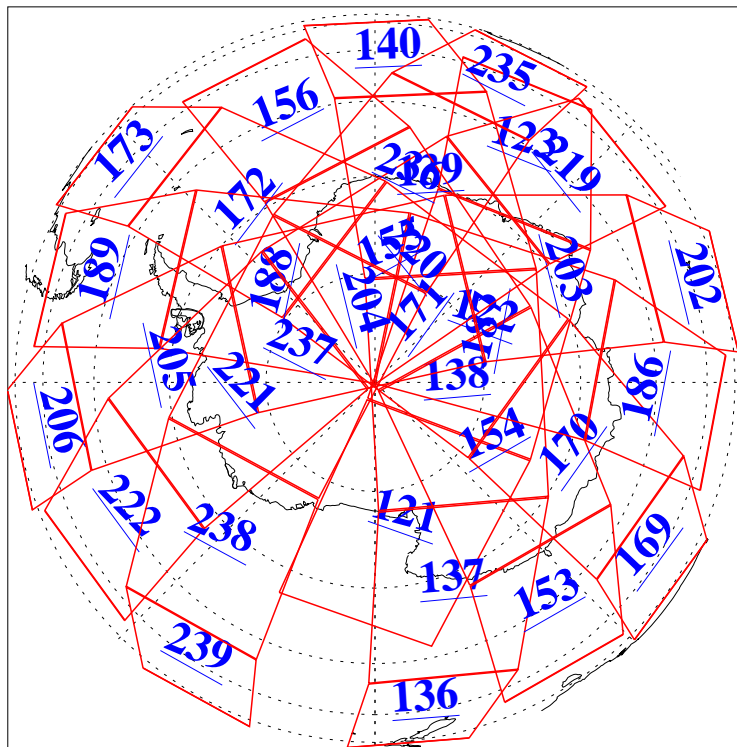

L1B Availability  
AMSU Granules: 240  
HSB Granules: 0  
AIRS Granules: 240

29 Apr 2013  
DoY 119  
Aqua Day 4013  
Granules: 1 to 120

Granules: 121 to 240

Legend: AMSU Available, HSB Available, AIRS Available

L1B Availability  
AMSU Granules: 240  
HSB Granules: 0  
AIRS Granules: 240

29 Apr 2013  
DoY 119  
Aqua Day 4013

Ascending Granules

Descending Granules

Legend: AMSU Available, HSB Available, AIRS Available

L1B Availability  
 AMSU Granules: 240  
 HSB Granules: 0  
 AIRS Granules: 240

29 Apr 2013  
 DoY 119  
 Aqua Day 4013

Northern Hemisphere Granules

Southern Hemisphere Granules

Legend: AMSU Available, HSB Available, AIRS Available