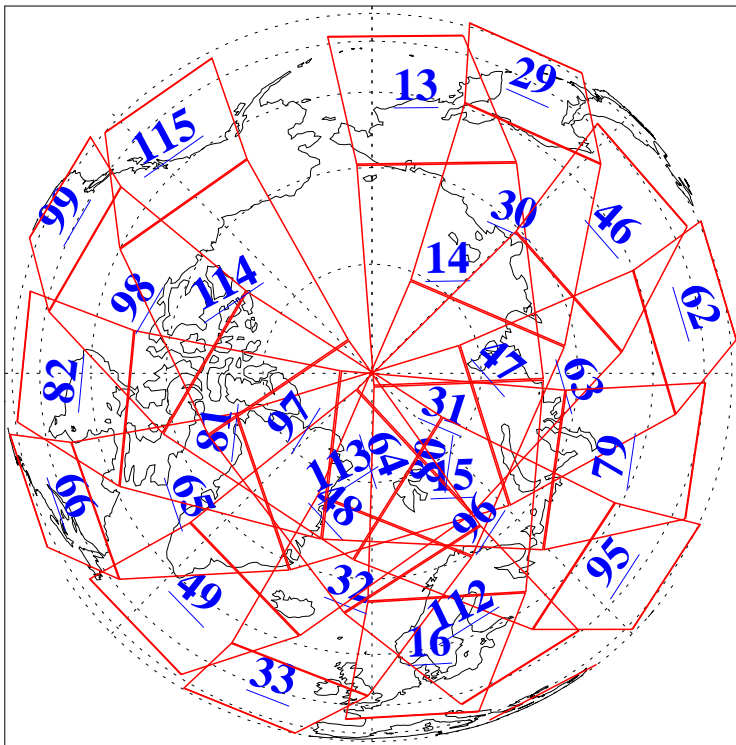

L1B Availability  
AMSU Granules: 240  
HSB Granules: 0  
AIRS Granules: 240

29 Apr 2013  
DoY 119  
Aqua Day 4013  
Granules: 1 to 120

Granules: 121 to 240

Legend: AMSU Available, HSB Available, AIRS Available

L1B Availability  
AMSU Granules: 240  
HSB Granules: 0  
AIRS Granules: 240

29 Apr 2013  
DoY 119  
Aqua Day 4013

Ascending Granules

Descending Granules

Legend: AMSU Available, HSB Available, AIRS Available

L1B Availability  
 AMSU Granules: 240  
 HSB Granules: 0  
 AIRS Granules: 240

29 Apr 2013  
 DoY 119  
 Aqua Day 4013

Northern Hemisphere Granules

Southern Hemisphere Granules

Legend: AMSU Available, HSB Available, AIRS Available