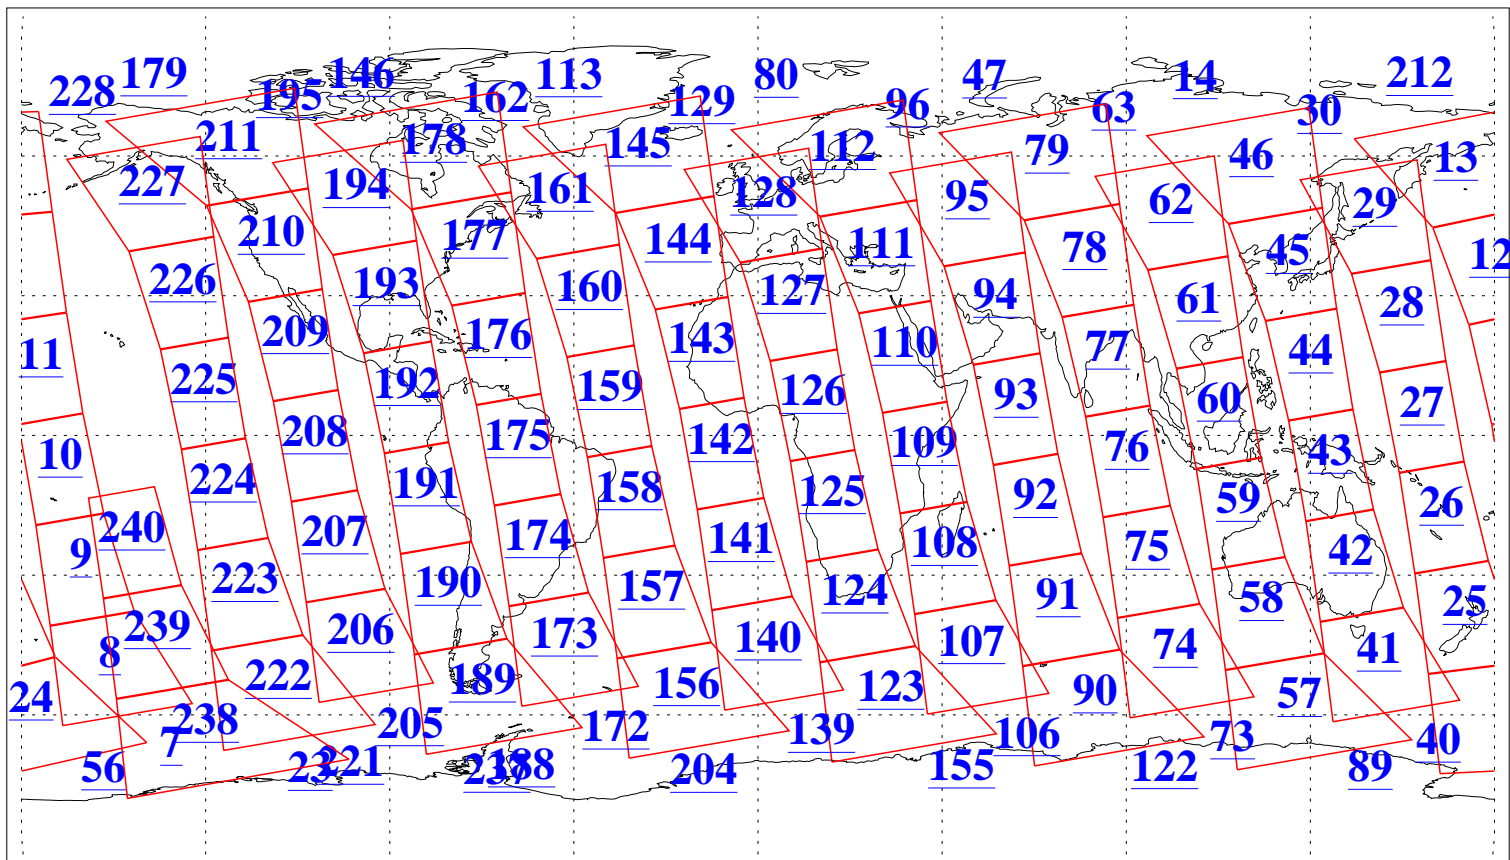

L1B Availability  
AMSU Granules: 240  
HSB Granules: 0  
AIRS Granules: 240

29 Apr 2013  
DoY 119  
Aqua Day 4013  
Granules: 1 to 120

Granules: 121 to 240

Legend: AMSU Available, HSB Available, AIRS Available

L1B Availability  
AMSU Granules: 240  
HSB Granules: 0  
AIRS Granules: 240

29 Apr 2013  
DoY 119  
Aqua Day 4013

Ascending Granules

Descending Granules

Legend: AMSU Available, HSB Available, AIRS Available

L1B Availability  
 AMSU Granules: 240  
 HSB Granules: 0  
 AIRS Granules: 240

29 Apr 2013  
 DoY 119  
 Aqua Day 4013

Northern Hemisphere Granules

Southern Hemisphere Granules

Legend: AMSU Available, HSB Available, AIRS Available