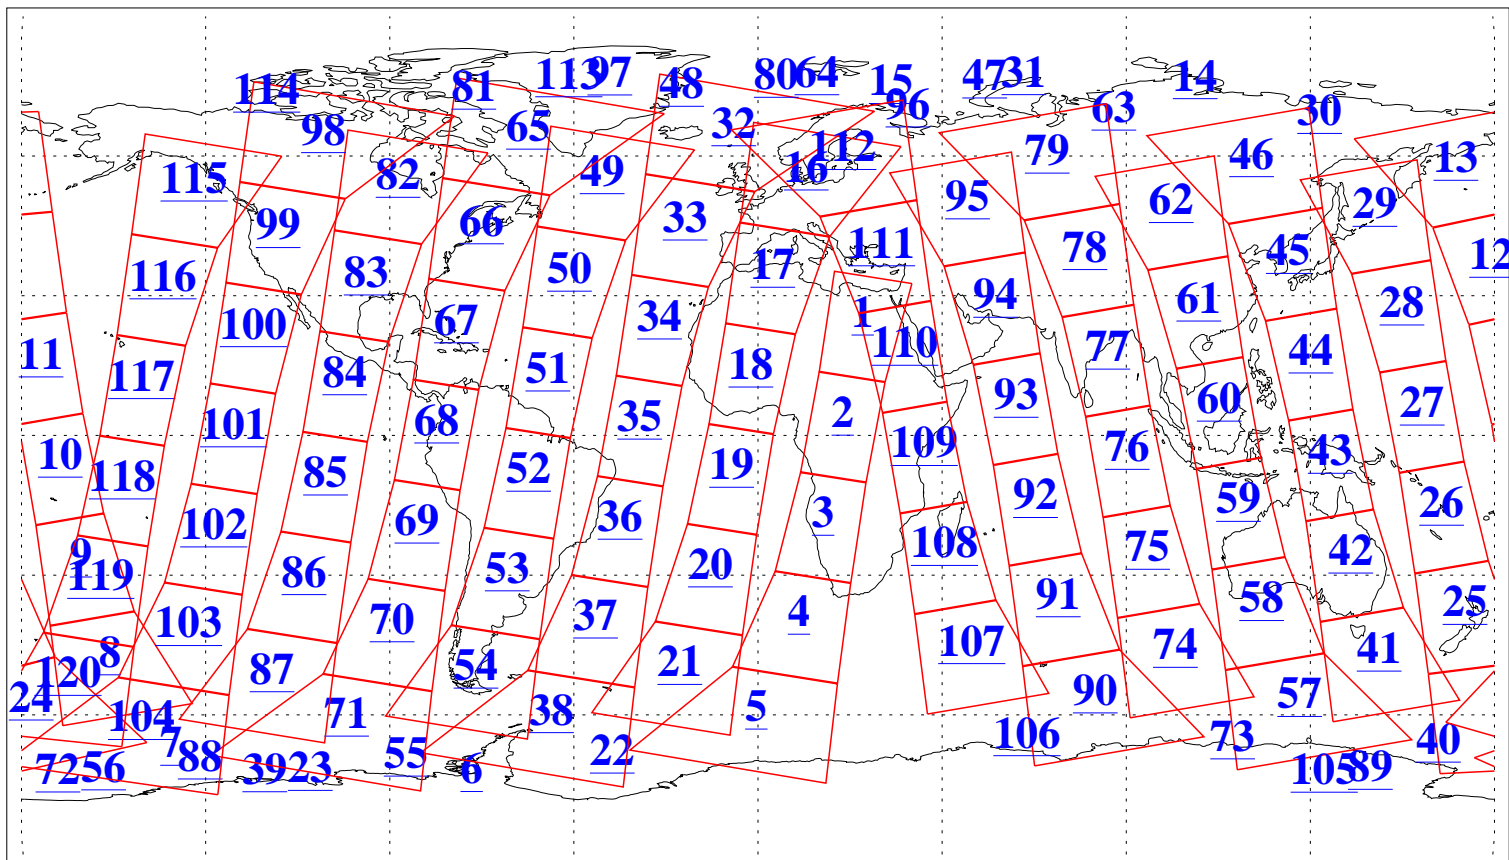

L1B Availability  
AMSU Granules: 240  
HSB Granules: 0  
AIRS Granules: 240

29 Apr 2013  
DoY 119  
Aqua Day 4013  
Granules: 1 to 120

Granules: 121 to 240

Legend: AMSU Available, HSB Available, AIRS Available

L1B Availability  
AMSU Granules: 240  
HSB Granules: 0  
AIRS Granules: 240

29 Apr 2013  
DoY 119  
Aqua Day 4013

Ascending Granules

Descending Granules

Legend: AMSU Available, HSB Available, AIRS Available

L1B Availability  
 AMSU Granules: 240  
 HSB Granules: 0  
 AIRS Granules: 240

29 Apr 2013  
 DoY 119  
 Aqua Day 4013

Northern Hemisphere Granules

Southern Hemisphere Granules

Legend: AMSU Available, HSB Available, AIRS Available