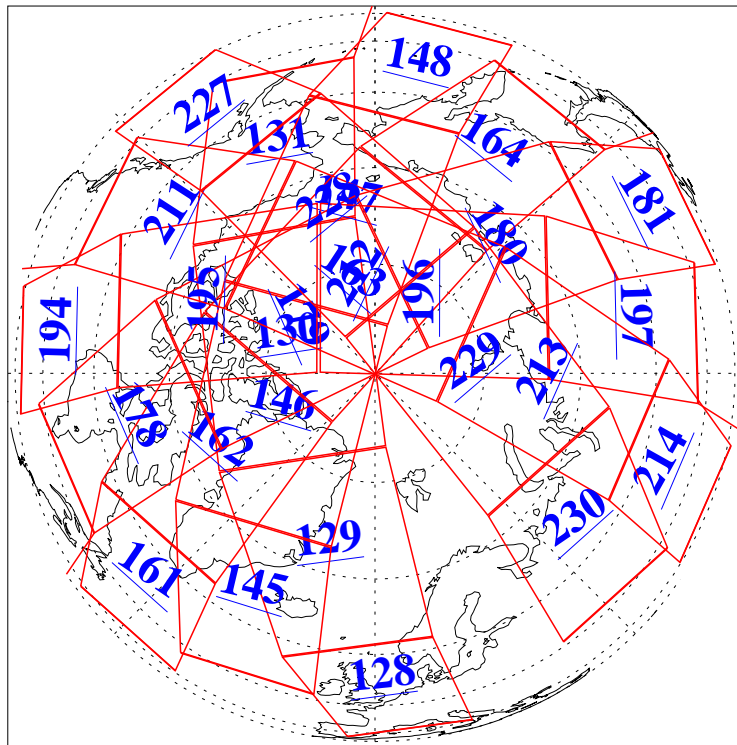

L1B Availability  
AMSU Granules: 240  
HSB Granules: 0  
AIRS Granules: 240

29 Apr 2013  
DoY 119  
Aqua Day 4013  
Granules: 1 to 120

Granules: 121 to 240

Legend: AMSU Available, HSB Available, AIRS Available

L1B Availability  
AMSU Granules: 240  
HSB Granules: 0  
AIRS Granules: 240

29 Apr 2013  
DoY 119  
Aqua Day 4013

Ascending Granules

Descending Granules

Legend: AMSU Available, HSB Available, AIRS Available

L1B Availability  
 AMSU Granules: 240  
 HSB Granules: 0  
 AIRS Granules: 240

29 Apr 2013  
 DoY 119  
 Aqua Day 4013

Northern Hemisphere Granules

Southern Hemisphere Granules

Legend: AMSU Available, HSB Available, AIRS Available