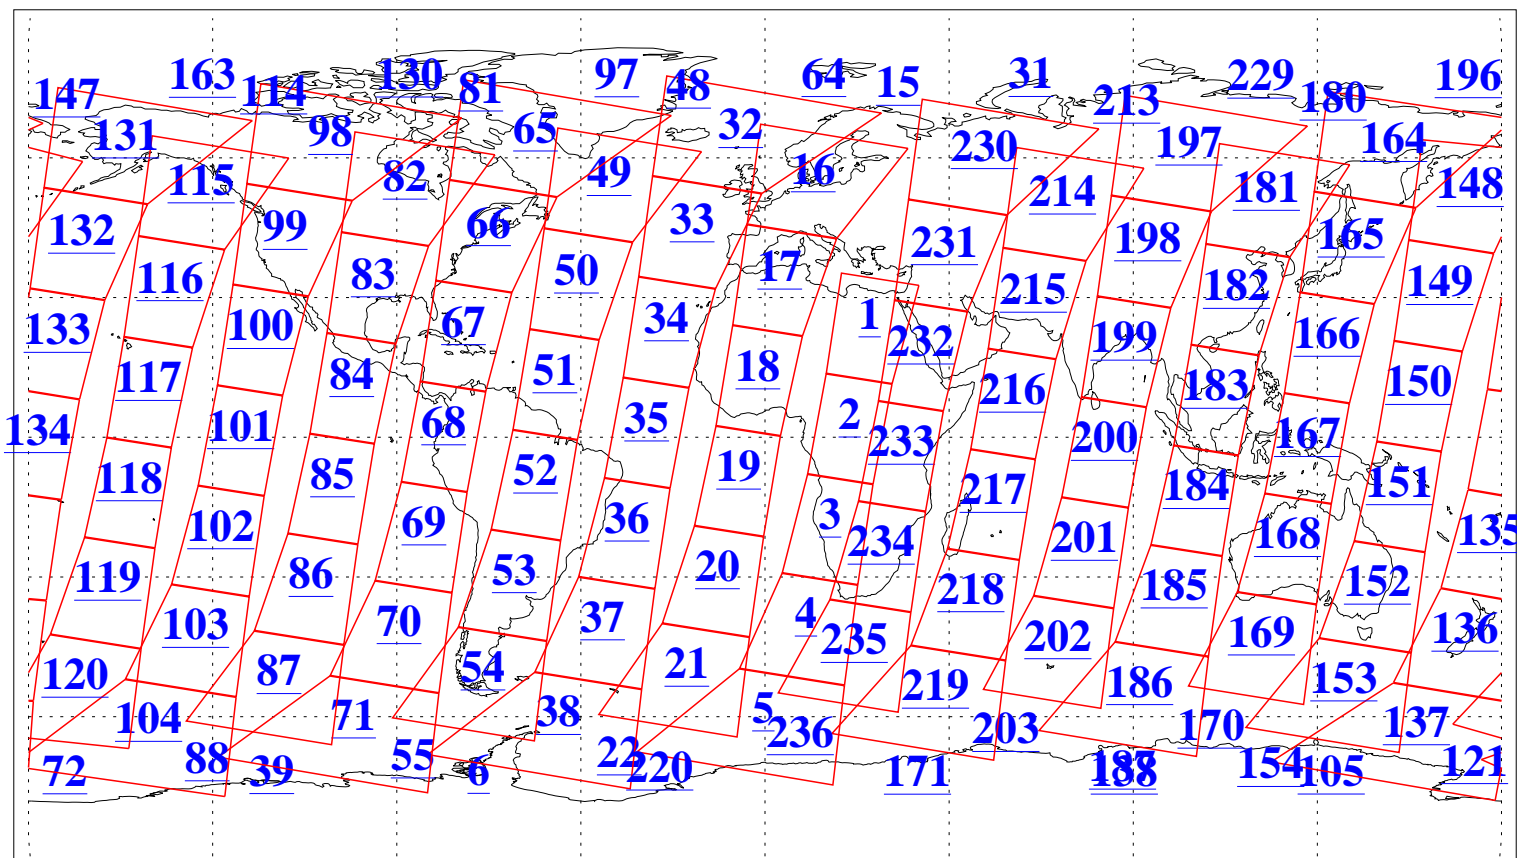

L1B Availability  
AMSU Granules: 240  
HSB Granules: 0  
AIRS Granules: 240

29 Apr 2013  
DoY 119  
Aqua Day 4013  
Granules: 1 to 120

Granules: 121 to 240

Legend: AMSU Available, HSB Available, AIRS Available

L1B Availability  
AMSU Granules: 240  
HSB Granules: 0  
AIRS Granules: 240

29 Apr 2013  
DoY 119  
Aqua Day 4013

Ascending Granules

Descending Granules

Legend: AMSU Available, HSB Available, AIRS Available

L1B Availability  
 AMSU Granules: 240  
 HSB Granules: 0  
 AIRS Granules: 240

29 Apr 2013  
 DoY 119  
 Aqua Day 4013

Northern Hemisphere Granules

Southern Hemisphere Granules

Legend: AMSU Available, HSB Available, AIRS Available