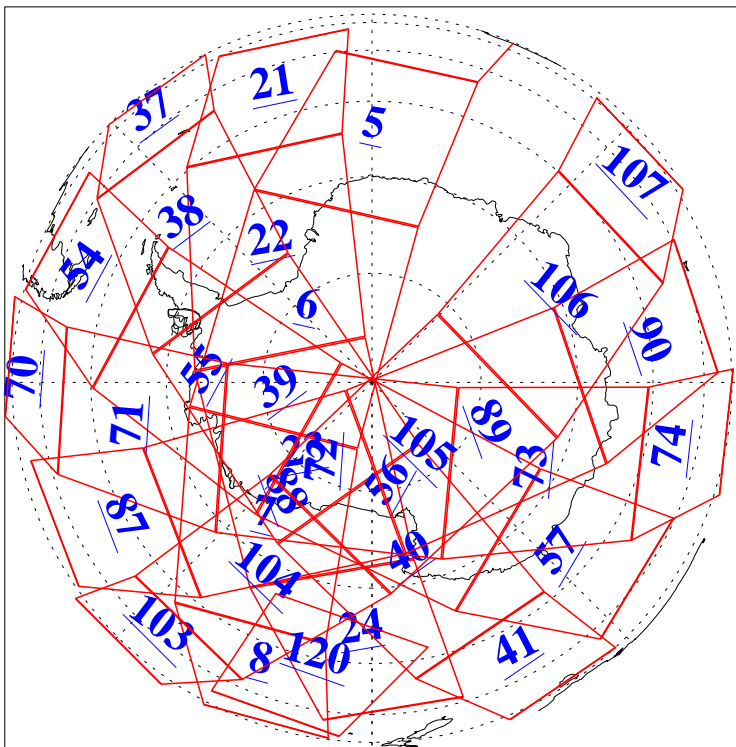

L1B Availability  
AMSU Granules: 240  
HSB Granules: 0  
AIRS Granules: 240

29 Apr 2013  
DoY 119  
Aqua Day 4013  
Granules: 1 to 120

Granules: 121 to 240

Legend: AMSU Available, HSB Available, AIRS Available

L1B Availability  
AMSU Granules: 240  
HSB Granules: 0  
AIRS Granules: 240

29 Apr 2013  
DoY 119  
Aqua Day 4013

Ascending Granules

Descending Granules

Legend: AMSU Available, HSB Available, AIRS Available

L1B Availability  
 AMSU Granules: 240  
 HSB Granules: 0  
 AIRS Granules: 240

29 Apr 2013  
 DoY 119  
 Aqua Day 4013

Northern Hemisphere Granules

Southern Hemisphere Granules

Legend: AMSU Available, HSB Available, AIRS Available