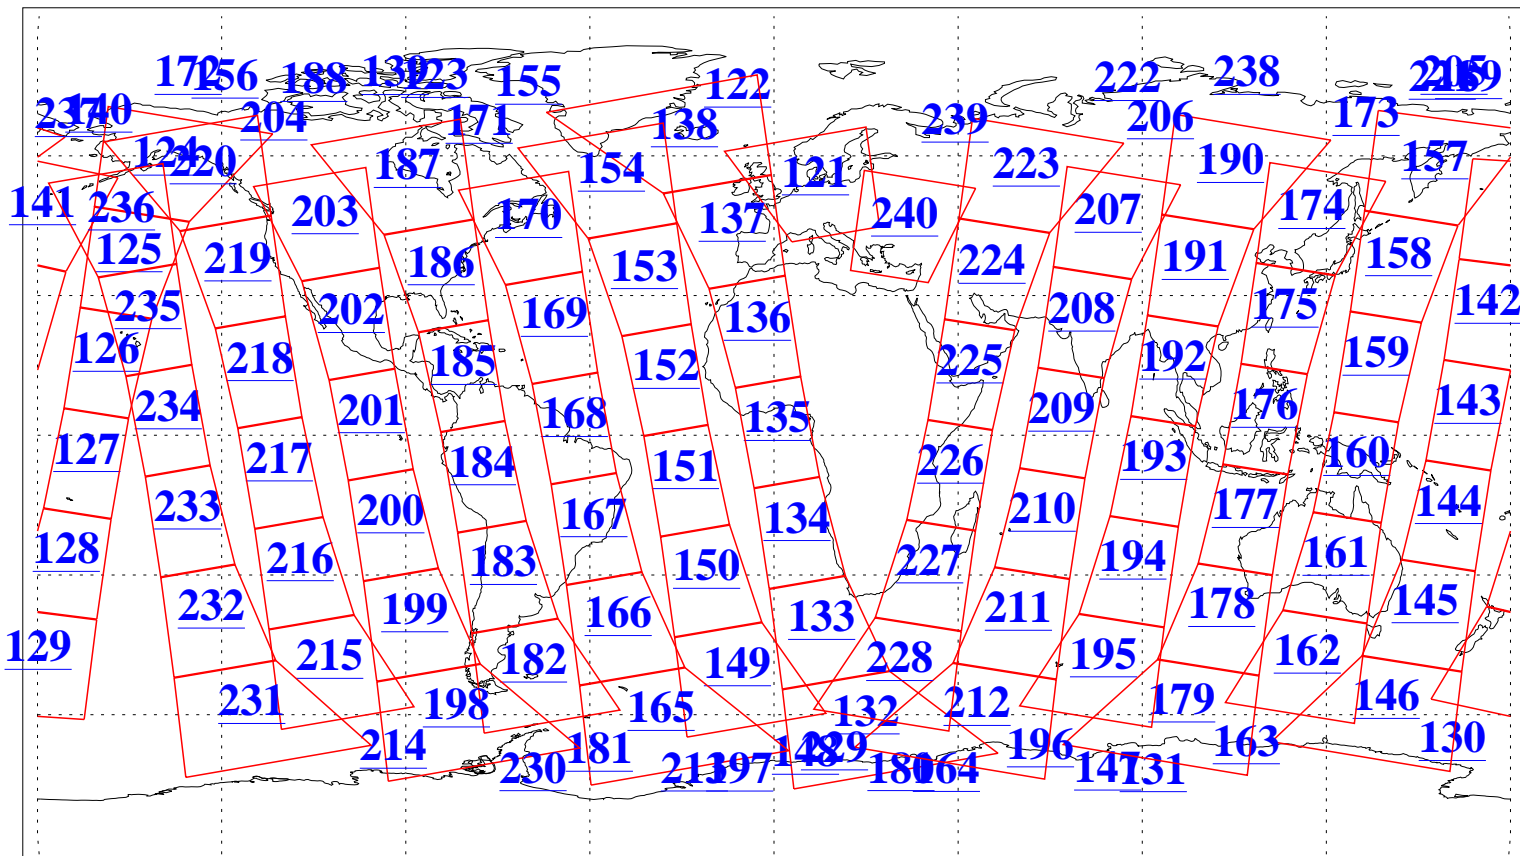

L1B Availability
AMSU Granules: 240
HSB Granules: 0
AIRS Granules: 240

28 Apr 2013
DoY 118
Aqua Day 4012
Granules: 1 to 120

Granules: 121 to 240

Legend: AMSU Available, HSB Available, AIRS Available

L1B Availability
AMSU Granules: 240
HSB Granules: 0
AIRS Granules: 240

28 Apr 2013
DoY 118
Aqua Day 4012

Ascending Granules

Descending Granules

Legend: AMSU Available, HSB Available, AIRS Available

L1B Availability
 AMSU Granules: 240
 HSB Granules: 0
 AIRS Granules: 240

28 Apr 2013
 DoY 118
 Aqua Day 4012

Northern Hemisphere Granules

Southern Hemisphere Granules

Legend: AMSU Available, HSB Available, AIRS Available