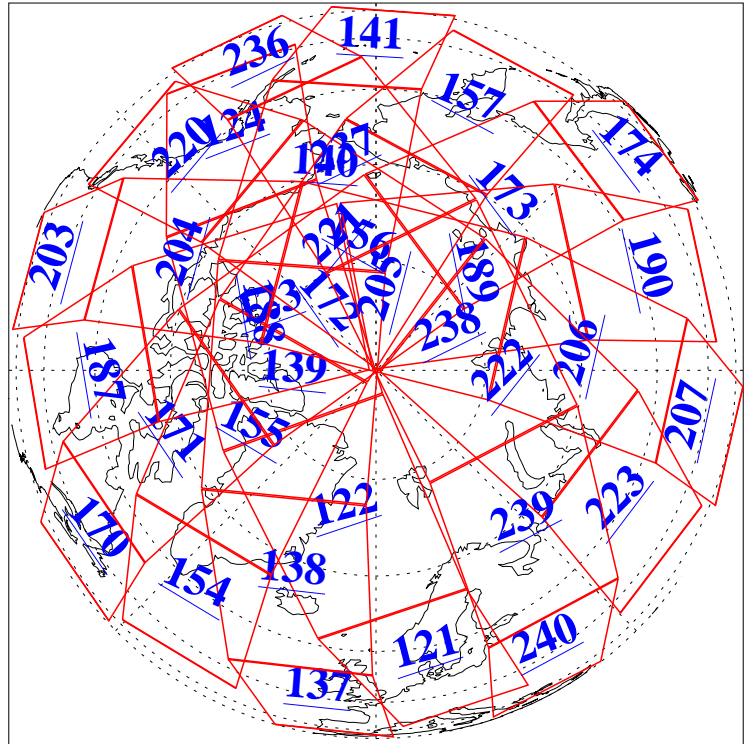

L1B Availability
AMSU Granules: 240
HSB Granules: 0
AIRS Granules: 240

28 Apr 2013
DoY 118
Aqua Day 4012
Granules: 1 to 120

Granules: 121 to 240

Legend: AMSU Available, HSB Available, AIRS Available

L1B Availability
AMSU Granules: 240
HSB Granules: 0
AIRS Granules: 240

28 Apr 2013
DoY 118
Aqua Day 4012

Ascending Granules

Descending Granules

Legend: AMSU Available, HSB Available, AIRS Available

L1B Availability
 AMSU Granules: 240
 HSB Granules: 0
 AIRS Granules: 240

28 Apr 2013
 DoY 118
 Aqua Day 4012

Northern Hemisphere Granules

Southern Hemisphere Granules

Legend: AMSU Available, HSB Available, AIRS Available