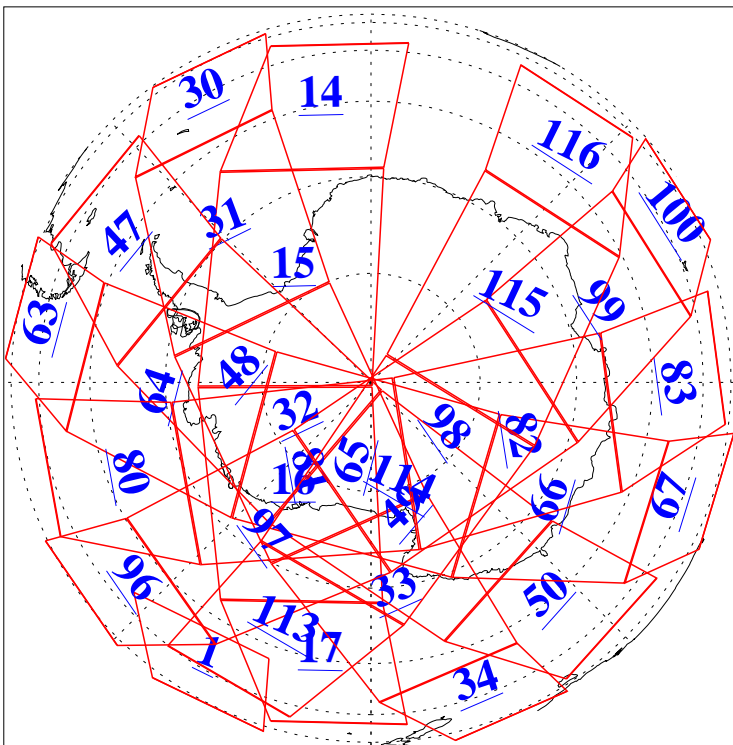

L1B Availability
AMSU Granules: 240
HSB Granules: 0
AIRS Granules: 240

28 Apr 2013
DoY 118
Aqua Day 4012
Granules: 1 to 120

Granules: 121 to 240

Legend: AMSU Available, HSB Available, AIRS Available

L1B Availability
AMSU Granules: 240
HSB Granules: 0
AIRS Granules: 240

28 Apr 2013
DoY 118
Aqua Day 4012

Ascending Granules

Descending Granules

Legend: AMSU Available, HSB Available, AIRS Available

L1B Availability
 AMSU Granules: 240
 HSB Granules: 0
 AIRS Granules: 240

28 Apr 2013
 DoY 118
 Aqua Day 4012

Northern Hemisphere Granules

Southern Hemisphere Granules

Legend: AMSU Available, HSB Available, AIRS Available