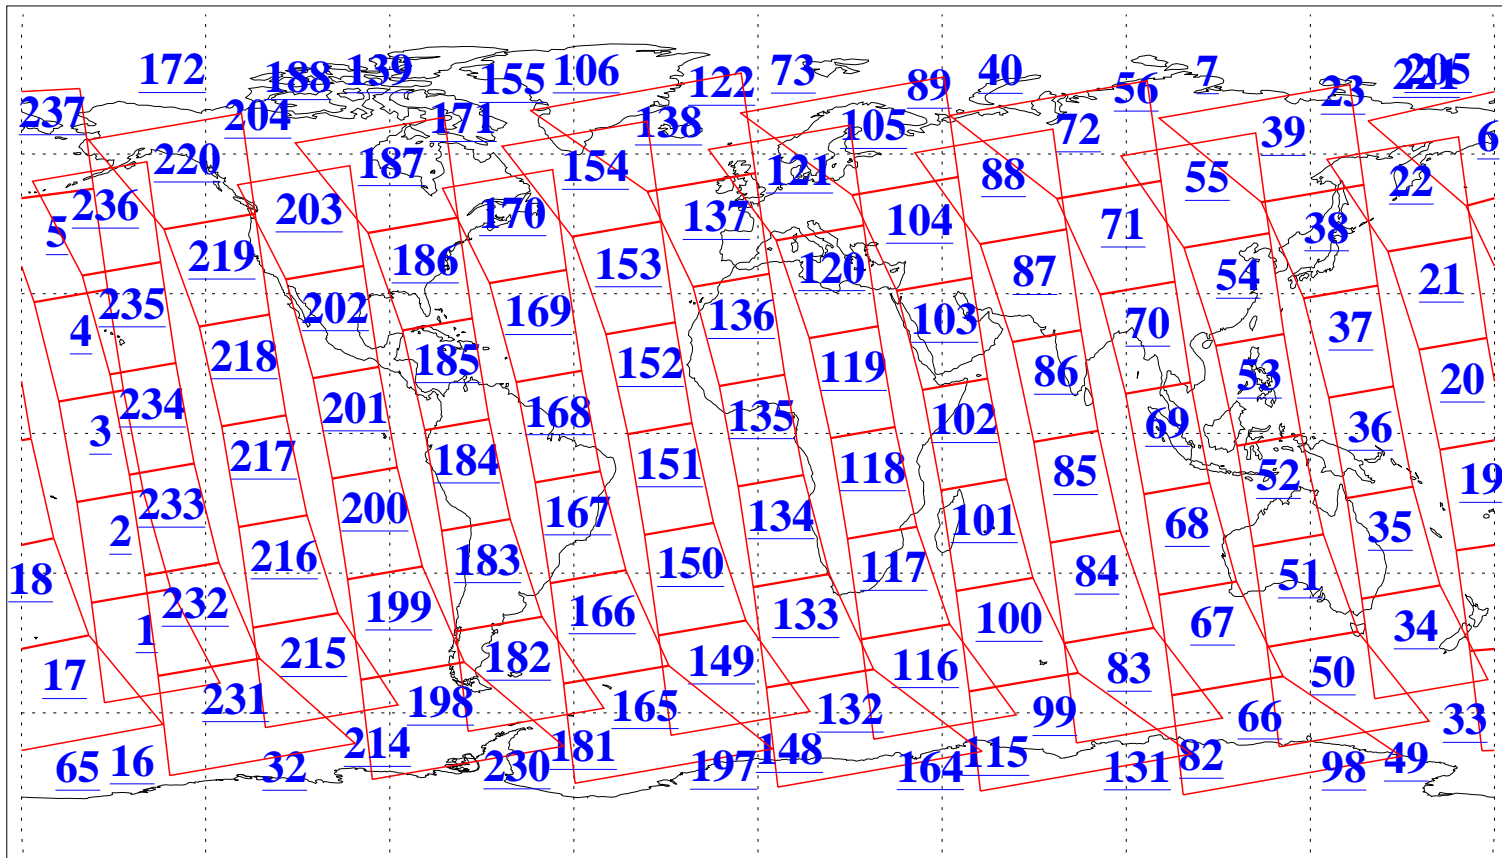

L1B Availability
AMSU Granules: 240
HSB Granules: 0
AIRS Granules: 240

28 Apr 2013
DoY 118
Aqua Day 4012
Granules: 1 to 120

Granules: 121 to 240

Legend: AMSU Available, HSB Available, AIRS Available

L1B Availability
AMSU Granules: 240
HSB Granules: 0
AIRS Granules: 240

28 Apr 2013
DoY 118
Aqua Day 4012

Ascending Granules

Descending Granules

Legend: AMSU Available, HSB Available, AIRS Available

L1B Availability
 AMSU Granules: 240
 HSB Granules: 0
 AIRS Granules: 240

28 Apr 2013
 DoY 118
 Aqua Day 4012

Northern Hemisphere Granules

Southern Hemisphere Granules

Legend: AMSU Available, HSB Available, AIRS Available