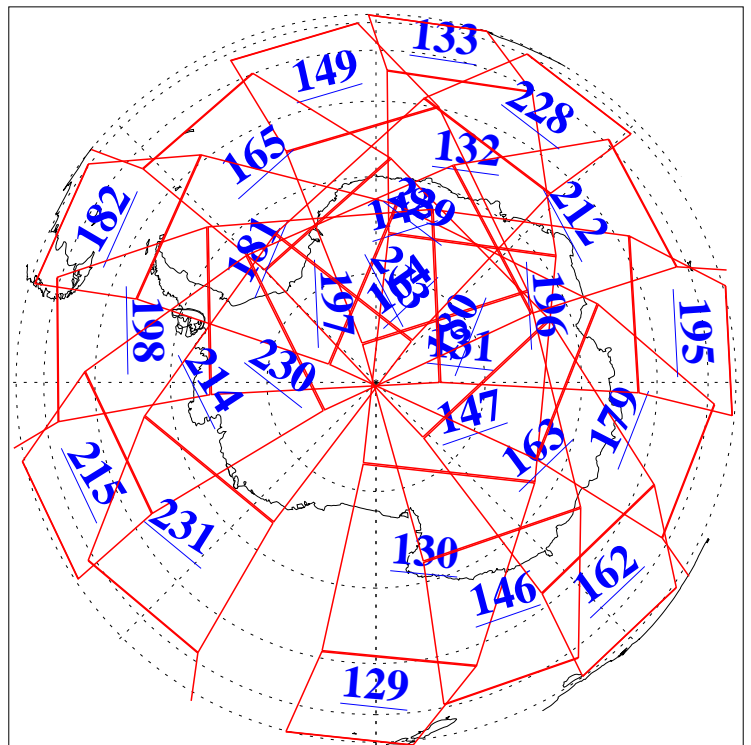

28 Apr 2013
DoY 118
Aqua Day 4012

Ascending Granules

Descending Granules

Legend: AMSU Available, HSB Available, AIRS Available

L1B Availability
 AMSU Granules: 240
 HSB Granules: 0
 AIRS Granules: 240

28 Apr 2013
 DoY 118
 Aqua Day 4012

Northern Hemisphere Granules

Southern Hemisphere Granules

Legend: AMSU Available, HSB Available, AIRS Available