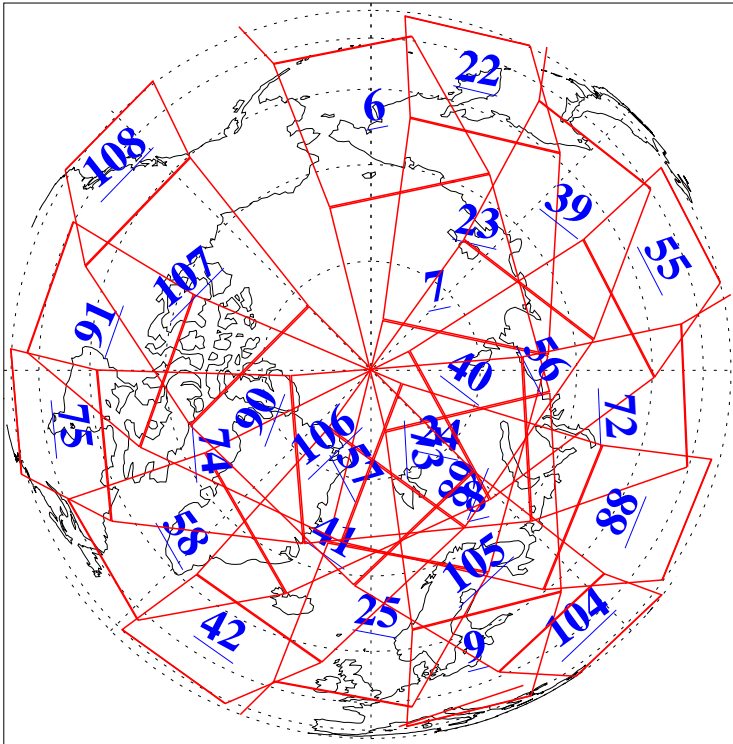

L1B Availability
AMSU Granules: 240
HSB Granules: 0
AIRS Granules: 240

28 Apr 2013
DoY 118
Aqua Day 4012
Granules: 1 to 120

Granules: 121 to 240

Legend: AMSU Available, HSB Available, AIRS Available

L1B Availability
AMSU Granules: 240
HSB Granules: 0
AIRS Granules: 240

28 Apr 2013
DoY 118
Aqua Day 4012

Ascending Granules

Descending Granules

Legend: AMSU Available, HSB Available, AIRS Available

L1B Availability
 AMSU Granules: 240
 HSB Granules: 0
 AIRS Granules: 240

28 Apr 2013
 DoY 118
 Aqua Day 4012

Northern Hemisphere Granules

Southern Hemisphere Granules

Legend: AMSU Available, HSB Available, AIRS Available