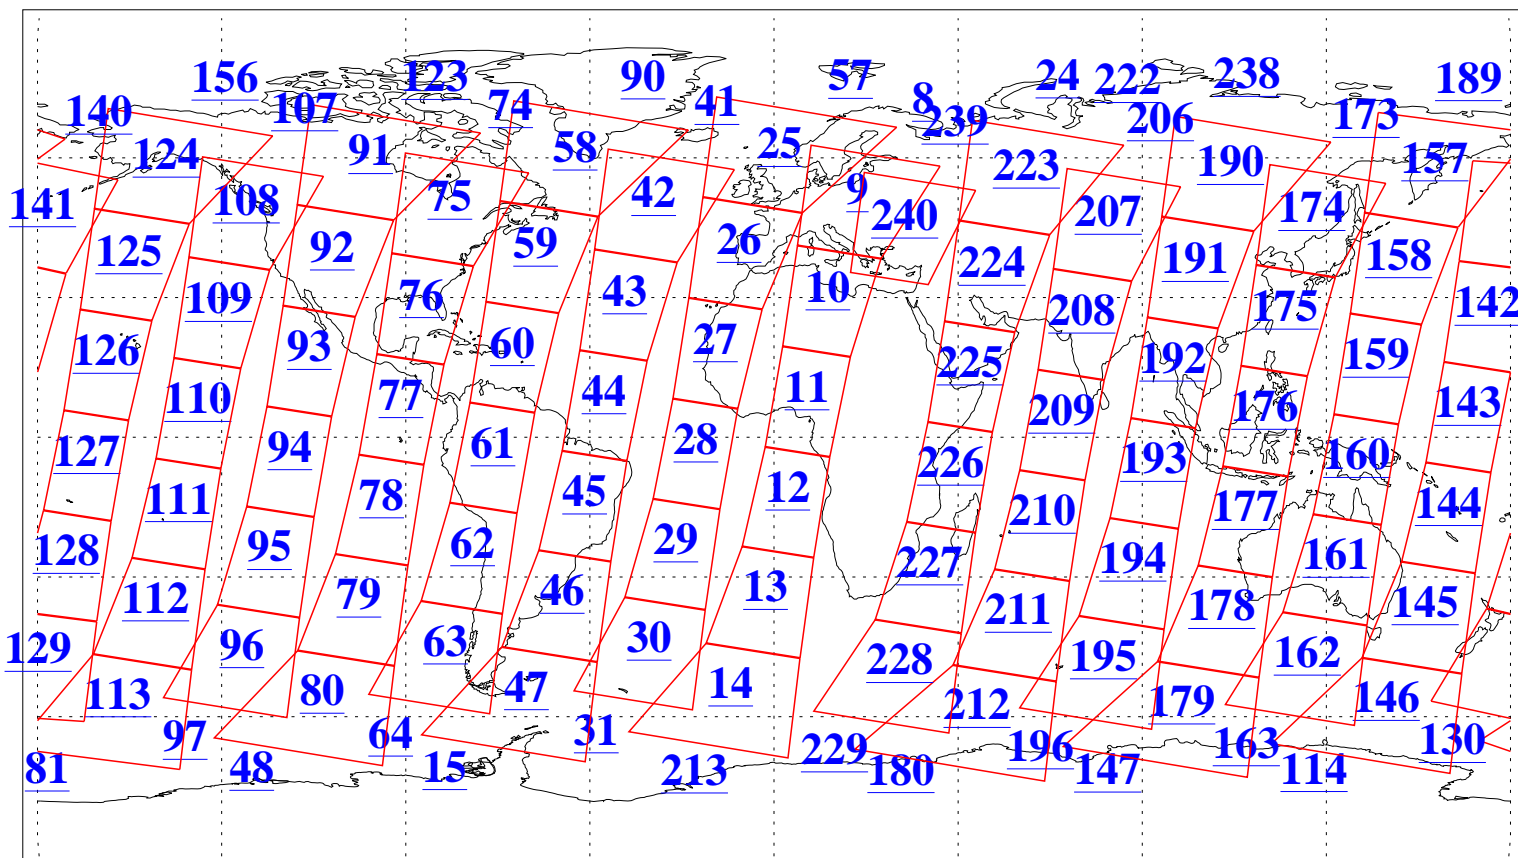

L1B Availability
AMSU Granules: 240
HSB Granules: 0
AIRS Granules: 240

28 Apr 2013
DoY 118
Aqua Day 4012
Granules: 1 to 120

Granules: 121 to 240

Legend: AMSU Available, HSB Available, AIRS Available

L1B Availability
AMSU Granules: 240
HSB Granules: 0
AIRS Granules: 240

28 Apr 2013
DoY 118
Aqua Day 4012

Ascending Granules

Descending Granules

Legend: AMSU Available, HSB Available, AIRS Available

L1B Availability
 AMSU Granules: 240
 HSB Granules: 0
 AIRS Granules: 240

28 Apr 2013
 DoY 118
 Aqua Day 4012

Northern Hemisphere Granules

Southern Hemisphere Granules

Legend: AMSU Available, HSB Available, AIRS Available