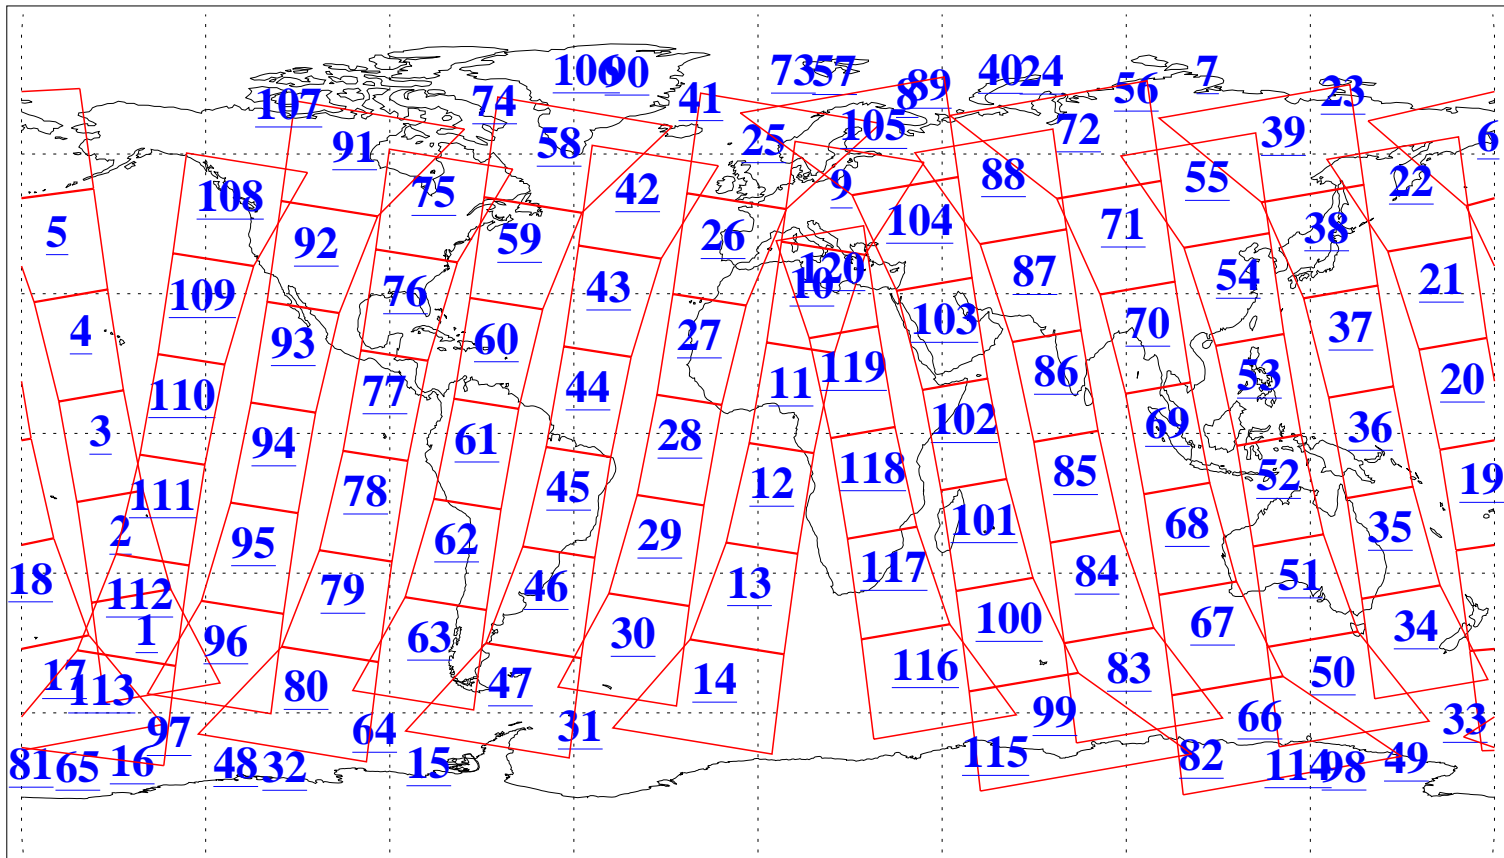

L1B Availability
AMSU Granules: 240
HSB Granules: 0
AIRS Granules: 240

28 Apr 2013
DoY 118
Aqua Day 4012
Granules: 1 to 120

Granules: 121 to 240

Legend: AMSU Available, HSB Available, AIRS Available

L1B Availability
AMSU Granules: 240
HSB Granules: 0
AIRS Granules: 240

28 Apr 2013
DoY 118
Aqua Day 4012

Ascending Granules

Descending Granules

Legend: AMSU Available, HSB Available, AIRS Available

L1B Availability
 AMSU Granules: 240
 HSB Granules: 0
 AIRS Granules: 240

28 Apr 2013
 DoY 118
 Aqua Day 4012

Northern Hemisphere Granules

Southern Hemisphere Granules

Legend: AMSU Available, HSB Available, AIRS Available