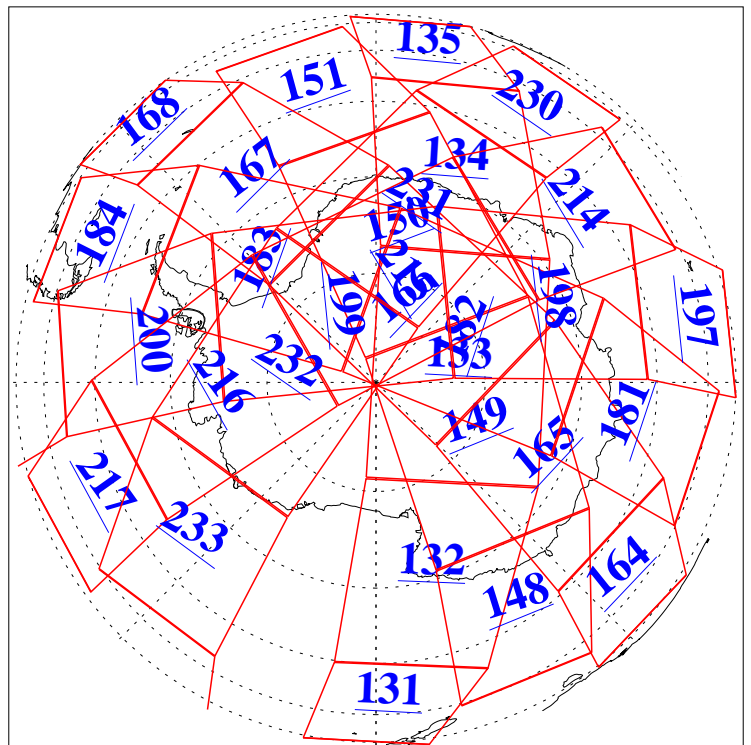

L1B Availability
AMSU Granules: 240
HSB Granules: 0
AIRS Granules: 240

26 Apr 2013
DoY 116
Aqua Day 4010
Granules: 1 to 120

Granules: 121 to 240

Legend: AMSU Available, HSB Available, AIRS Available

L1B Availability
AMSU Granules: 240
HSB Granules: 0
AIRS Granules: 240

26 Apr 2013
DoY 116
Aqua Day 4010

Ascending Granules

Descending Granules

Legend: AMSU Available, HSB Available, AIRS Available

L1B Availability
 AMSU Granules: 240
 HSB Granules: 0
 AIRS Granules: 240

26 Apr 2013
 DoY 116
 Aqua Day 4010

Northern Hemisphere Granules

Southern Hemisphere Granules

Legend: AMSU Available, ~~HSB Available~~, AIRS Available