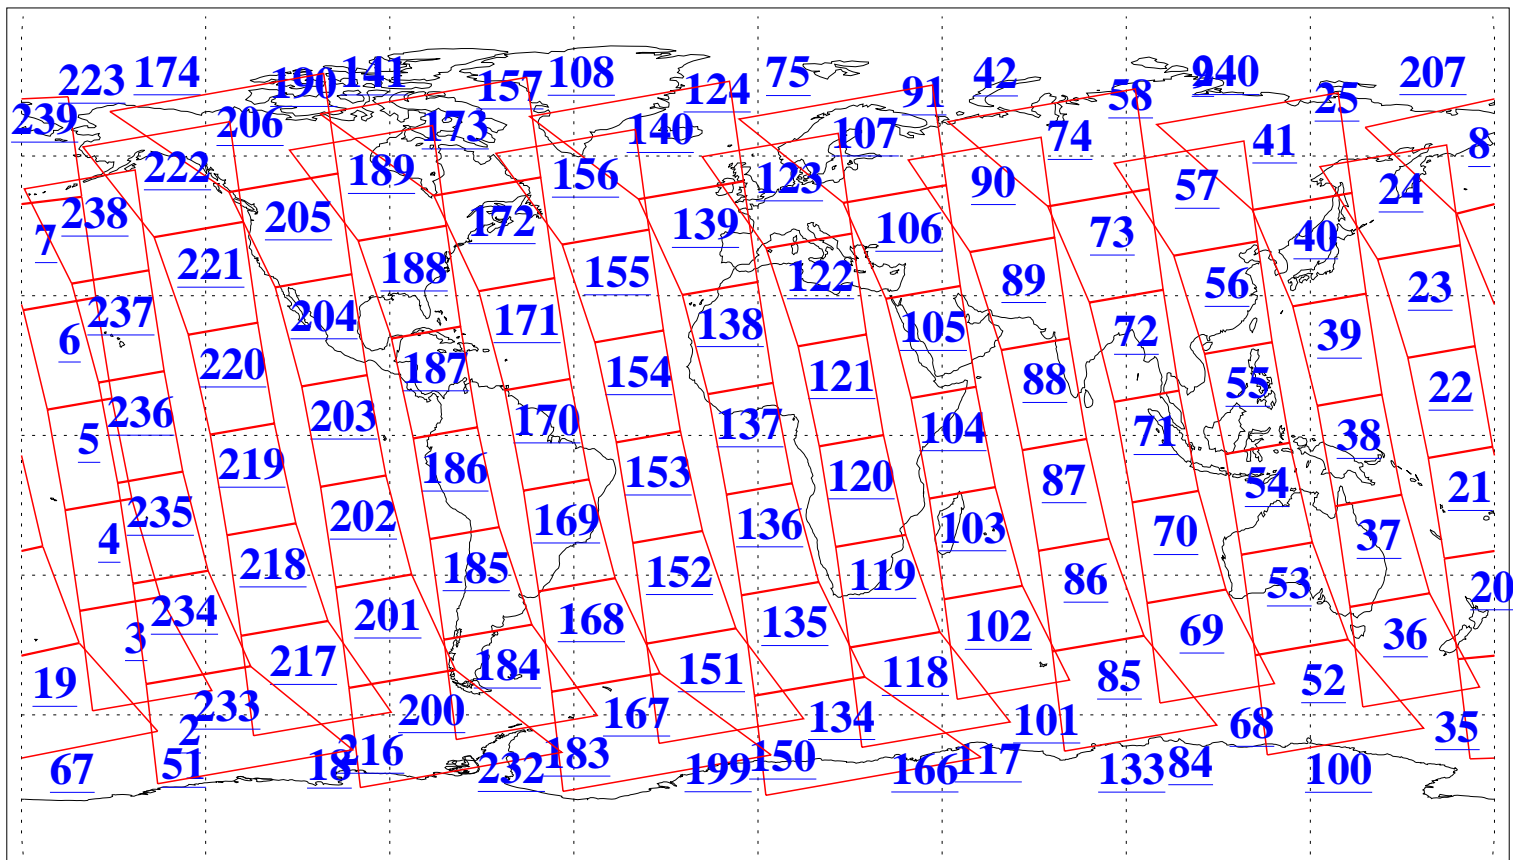

L1B Availability
AMSU Granules: 240
HSB Granules: 0
AIRS Granules: 240

26 Apr 2013
DoY 116
Aqua Day 4010
Granules: 1 to 120

Granules: 121 to 240

Legend: AMSU Available, HSB Available, AIRS Available

L1B Availability
AMSU Granules: 240
HSB Granules: 0
AIRS Granules: 240

26 Apr 2013
DoY 116
Aqua Day 4010

Ascending Granules

Descending Granules

Legend: AMSU Available, HSB Available, AIRS Available

L1B Availability
 AMSU Granules: 240
 HSB Granules: 0
 AIRS Granules: 240

26 Apr 2013
 DoY 116
 Aqua Day 4010

Northern Hemisphere Granules

Southern Hemisphere Granules

Legend: AMSU Available, ~~HSB Available~~, AIRS Available