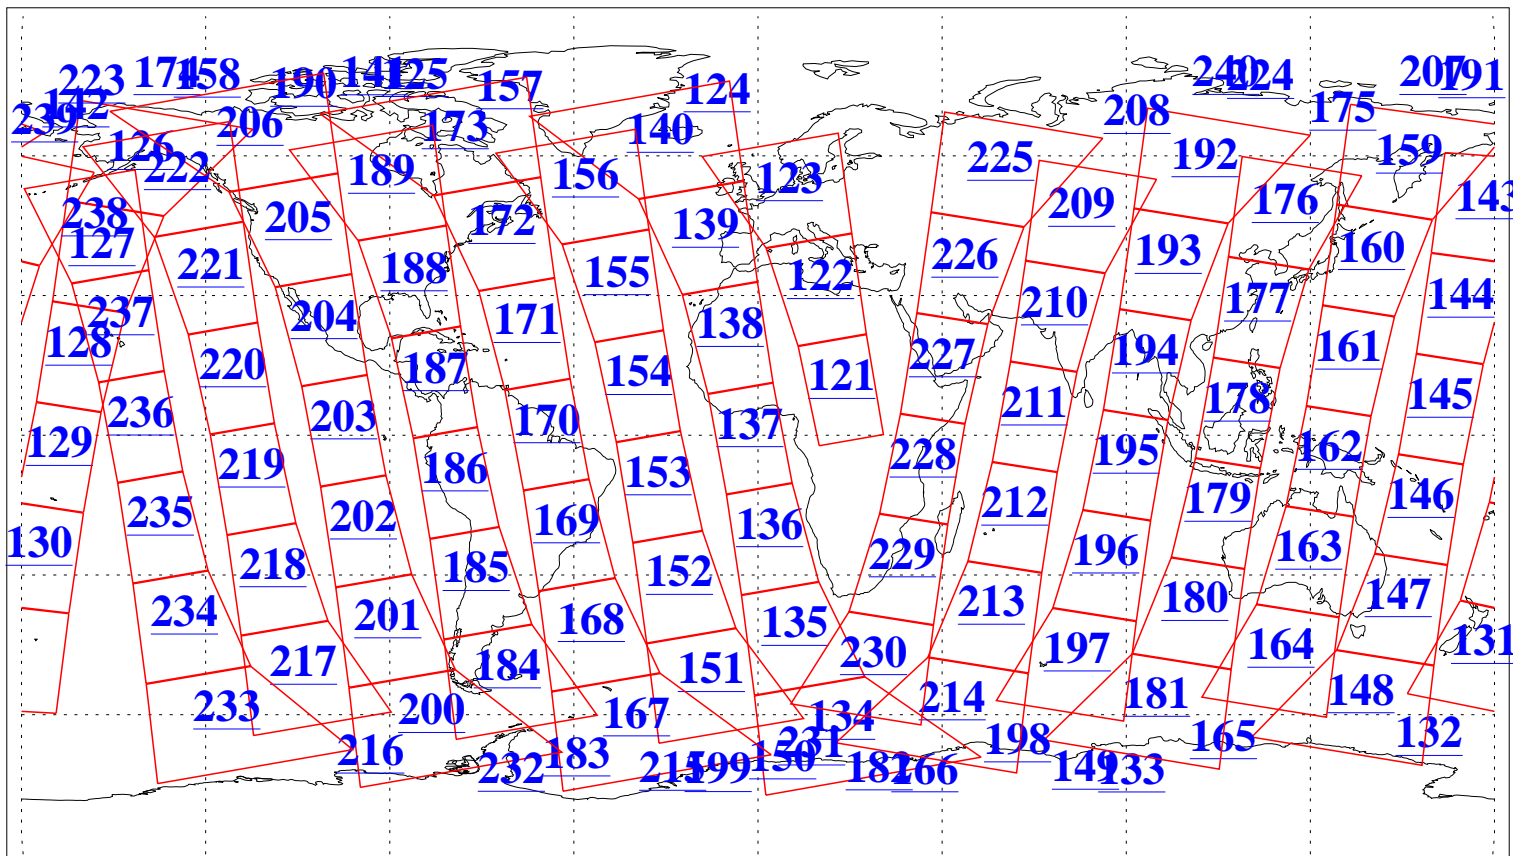

L1B Availability
AMSU Granules: 240
HSB Granules: 0
AIRS Granules: 240

26 Apr 2013
DoY 116
Aqua Day 4010
Granules: 1 to 120

Granules: 121 to 240

Legend: AMSU Available, HSB Available, AIRS Available

L1B Availability
AMSU Granules: 240
HSB Granules: 0
AIRS Granules: 240

26 Apr 2013
DoY 116
Aqua Day 4010

Ascending Granules

Descending Granules

Legend: AMSU Available, HSB Available, AIRS Available

L1B Availability
 AMSU Granules: 240
 HSB Granules: 0
 AIRS Granules: 240

26 Apr 2013
 DoY 116
 Aqua Day 4010