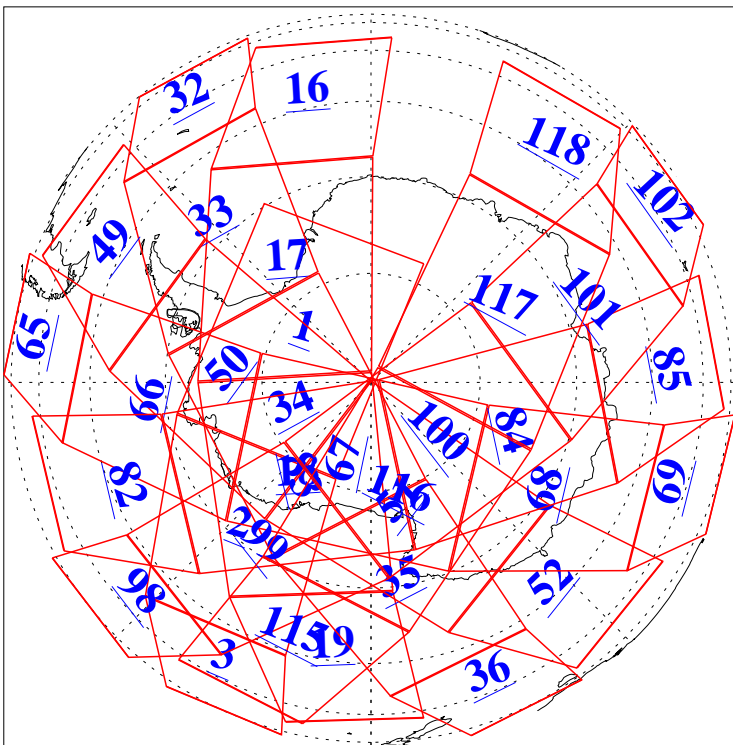

L1B Availability
AMSU Granules: 240
HSB Granules: 0
AIRS Granules: 240

26 Apr 2013
DoY 116
Aqua Day 4010
Granules: 1 to 120

Granules: 121 to 240

Legend: AMSU Available, HSB Available, AIRS Available

L1B Availability
AMSU Granules: 240
HSB Granules: 0
AIRS Granules: 240

26 Apr 2013
DoY 116
Aqua Day 4010

Ascending Granules

Descending Granules

Legend: AMSU Available, HSB Available, AIRS Available

L1B Availability
 AMSU Granules: 240
 HSB Granules: 0
 AIRS Granules: 240

26 Apr 2013
 DoY 116
 Aqua Day 4010

Northern Hemisphere Granules

Southern Hemisphere Granules

Legend: AMSU Available, ~~HSB Available~~, AIRS Available