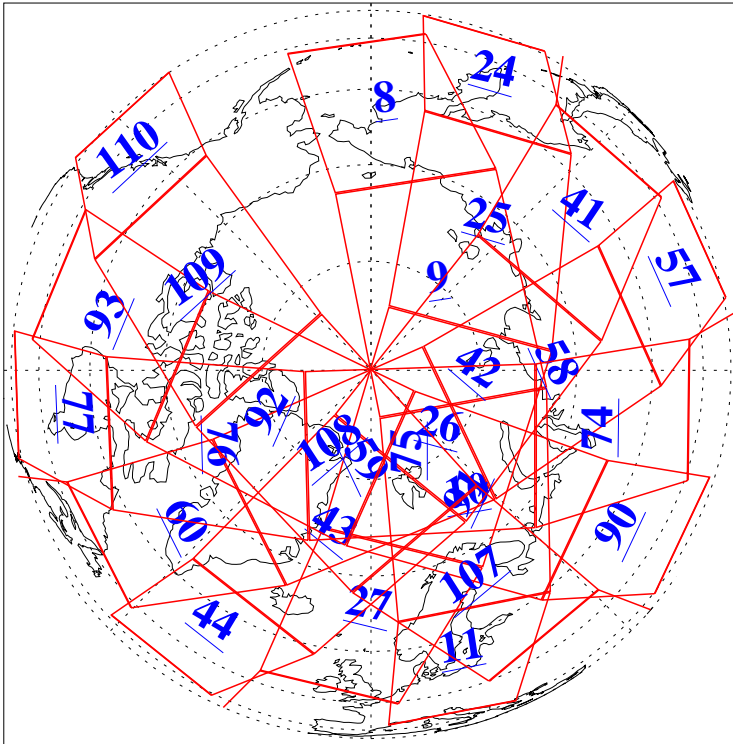

L1B Availability
AMSU Granules: 240
HSB Granules: 0
AIRS Granules: 240

26 Apr 2013
DoY 116
Aqua Day 4010
Granules: 1 to 120

Granules: 121 to 240

Legend: AMSU Available, HSB Available, AIRS Available

L1B Availability
AMSU Granules: 240
HSB Granules: 0
AIRS Granules: 240

26 Apr 2013
DoY 116
Aqua Day 4010

Ascending Granules

Descending Granules

Legend: AMSU Available, HSB Available, AIRS Available

L1B Availability
 AMSU Granules: 240
 HSB Granules: 0
 AIRS Granules: 240

26 Apr 2013
 DoY 116
 Aqua Day 4010

Northern Hemisphere Granules

Southern Hemisphere Granules

Legend: AMSU Available, ~~HSB Available~~, AIRS Available