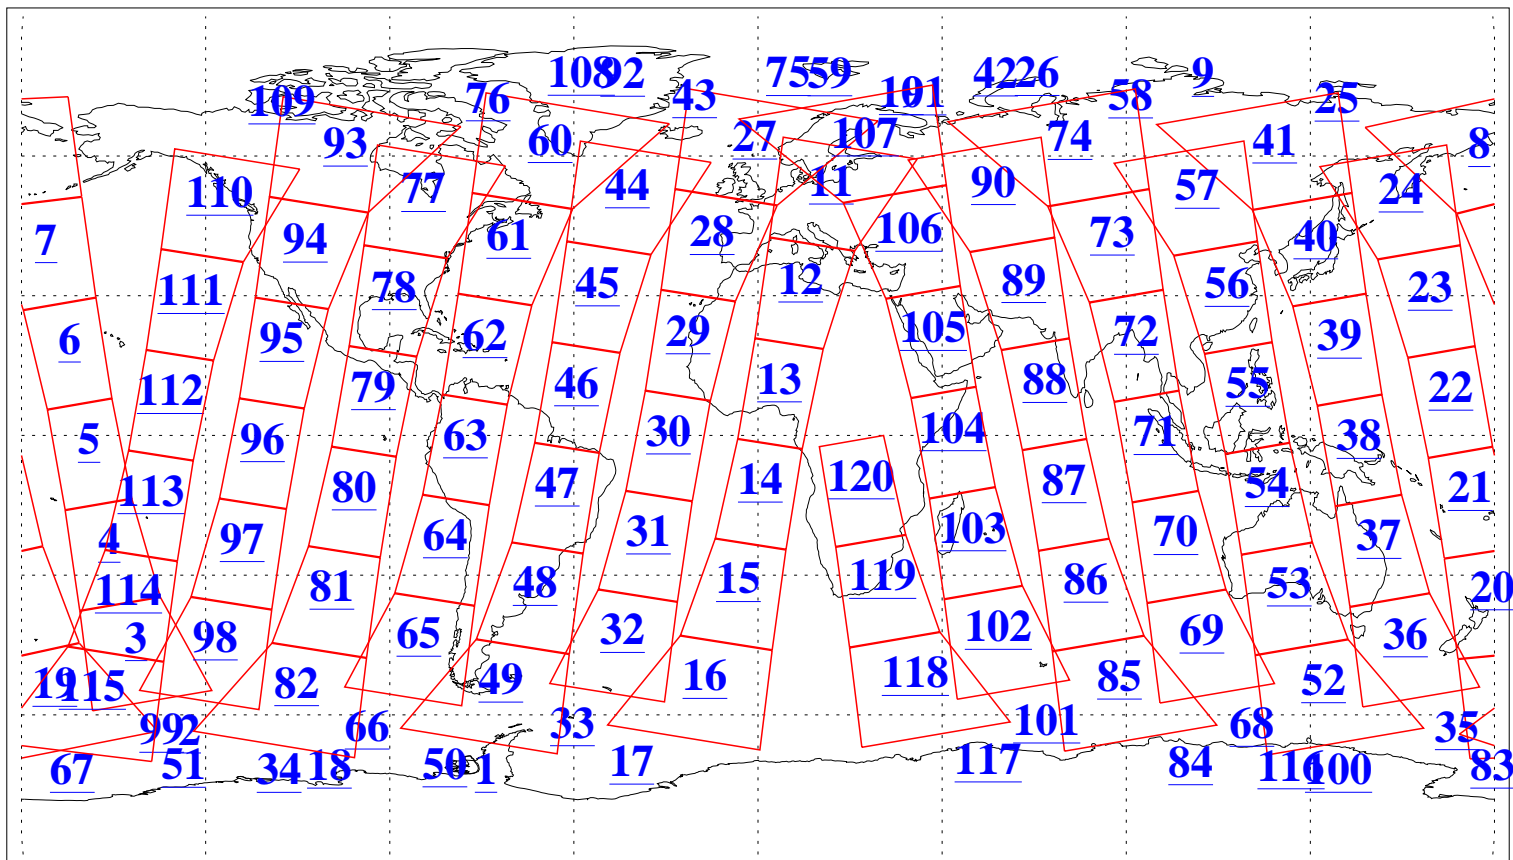

L1B Availability
AMSU Granules: 240
HSB Granules: 0
AIRS Granules: 240

26 Apr 2013
DoY 116
Aqua Day 4010
Granules: 1 to 120

Granules: 121 to 240

Legend: AMSU Available, HSB Available, AIRS Available

L1B Availability
AMSU Granules: 240
HSB Granules: 0
AIRS Granules: 240

26 Apr 2013
DoY 116
Aqua Day 4010

Ascending Granules

Descending Granules

Legend: AMSU Available, HSB Available, AIRS Available

L1B Availability
 AMSU Granules: 240
 HSB Granules: 0
 AIRS Granules: 240

26 Apr 2013
 DoY 116
 Aqua Day 4010

Northern Hemisphere Granules

Southern Hemisphere Granules

Legend: AMSU Available, ~~HSB Available~~, AIRS Available