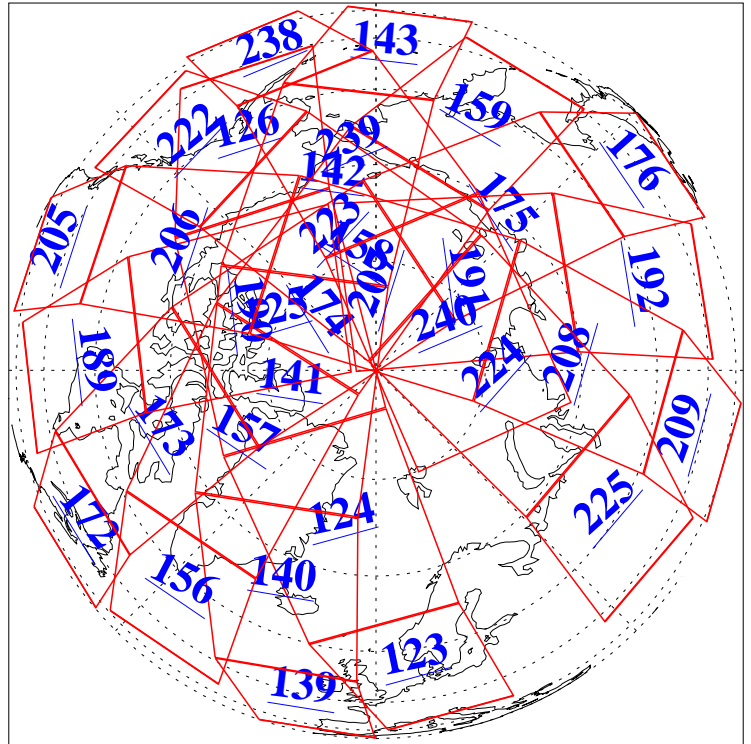

L1B Availability
AMSU Granules: 240
HSB Granules: 0
AIRS Granules: 240

26 Apr 2013
DoY 116
Aqua Day 4010
Granules: 1 to 120

Granules: 121 to 240

Legend: AMSU Available, HSB Available, AIRS Available

L1B Availability
AMSU Granules: 240
HSB Granules: 0
AIRS Granules: 240

26 Apr 2013
DoY 116
Aqua Day 4010

Ascending Granules

Descending Granules

Legend: AMSU Available, HSB Available, AIRS Available

L1B Availability
 AMSU Granules: 240
 HSB Granules: 0
 AIRS Granules: 240

26 Apr 2013
 DoY 116
 Aqua Day 4010

Northern Hemisphere Granules

Southern Hemisphere Granules

Legend: AMSU Available, ~~HSB Available~~, AIRS Available