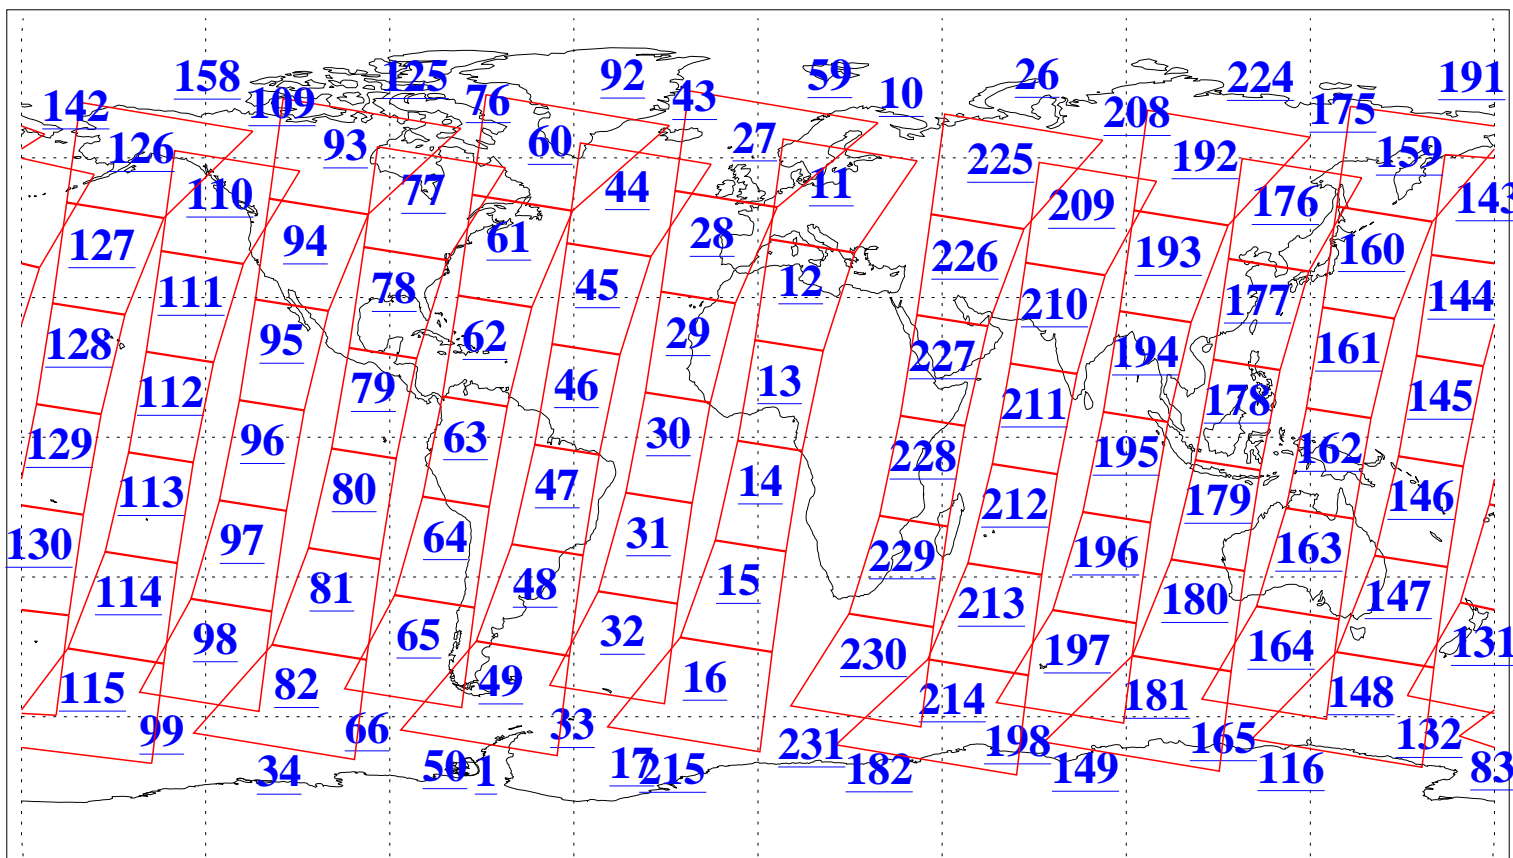

L1B Availability
AMSU Granules: 240
HSB Granules: 0
AIRS Granules: 240

26 Apr 2013
DoY 116
Aqua Day 4010
Granules: 1 to 120

Granules: 121 to 240

Legend: AMSU Available, HSB Available, AIRS Available

L1B Availability
AMSU Granules: 240
HSB Granules: 0
AIRS Granules: 240

26 Apr 2013
DoY 116
Aqua Day 4010

Ascending Granules

Descending Granules

Legend: AMSU Available, HSB Available, AIRS Available

L1B Availability
 AMSU Granules: 240
 HSB Granules: 0
 AIRS Granules: 240

26 Apr 2013
 DoY 116
 Aqua Day 4010

Northern Hemisphere Granules

Southern Hemisphere Granules

Legend: AMSU Available, ~~HSB Available~~, AIRS Available