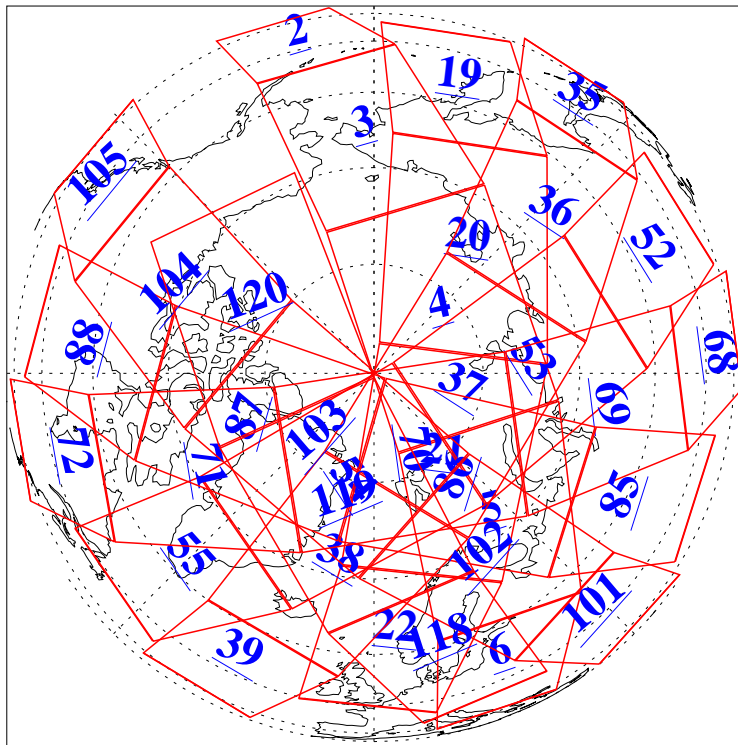

L1B Availability
AMSU Granules: 240
HSB Granules: 0
AIRS Granules: 240

23 Apr 2013
DoY 113
Aqua Day 4007
Granules: 1 to 120

Granules: 121 to 240

Legend: AMSU Available, HSB Available, AIRS Available

L1B Availability
AMSU Granules: 240
HSB Granules: 0
AIRS Granules: 240

23 Apr 2013
DoY 113
Aqua Day 4007

Ascending Granules

Descending Granules

Legend: AMSU Available, HSB Available, AIRS Available

L1B Availability
AMSU Granules: 240
HSB Granules: 0
AIRS Granules: 240

23 Apr 2013
DoY 113
Aqua Day 4007

Northern Hemisphere Granules

Southern Hemisphere Granules

Legend: AMSU Available, HSB Available, AIRS Available