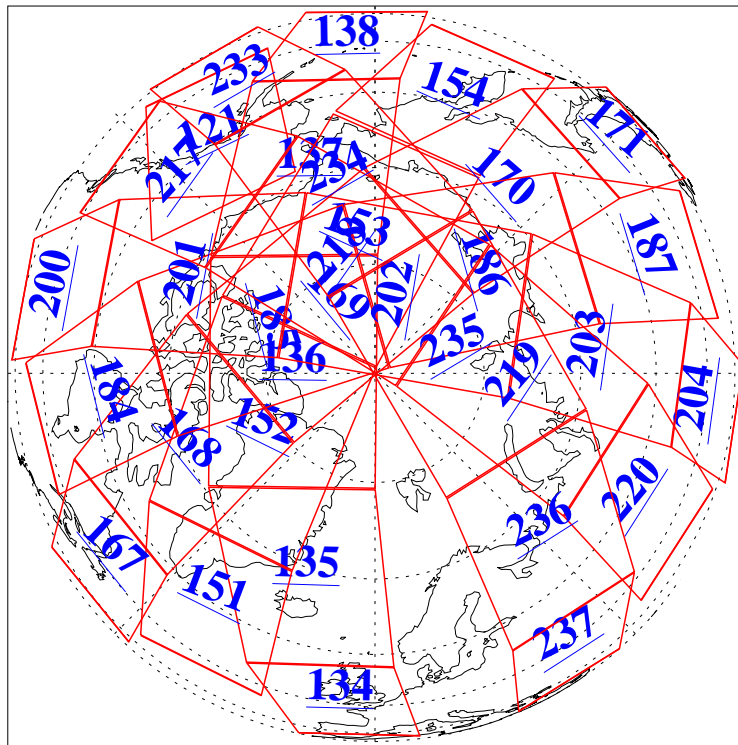

L1B Availability
AMSU Granules: 240
HSB Granules: 0
AIRS Granules: 240

23 Apr 2013
DoY 113
Aqua Day 4007
Granules: 1 to 120

Granules: 121 to 240

Legend: AMSU Available, HSB Available, AIRS Available

L1B Availability
AMSU Granules: 240
HSB Granules: 0
AIRS Granules: 240

23 Apr 2013
DoY 113
Aqua Day 4007

Ascending Granules

Descending Granules

Legend: AMSU Available, HSB Available, AIRS Available

L1B Availability
AMSU Granules: 240
HSB Granules: 0
AIRS Granules: 240

23 Apr 2013
DoY 113
Aqua Day 4007

Northern Hemisphere Granules

Southern Hemisphere Granules

Legend: AMSU Available, HSB Available, AIRS Available