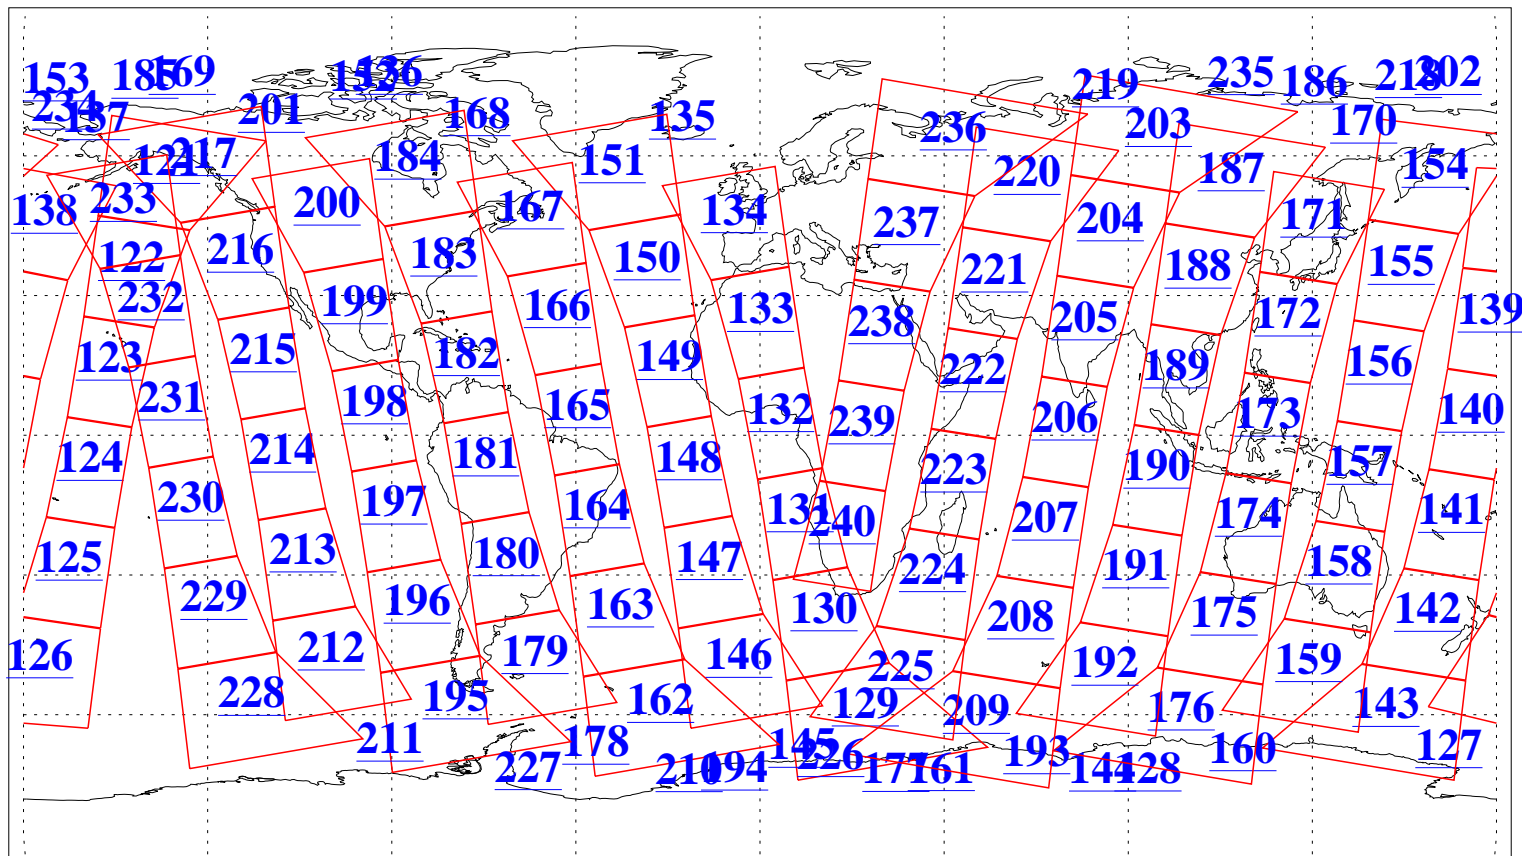

L1B Availability
AMSU Granules: 240
HSB Granules: 0
AIRS Granules: 240

23 Apr 2013
DoY 113
Aqua Day 4007
Granules: 1 to 120

Granules: 121 to 240

Legend: AMSU Available, HSB Available, AIRS Available

L1B Availability
AMSU Granules: 240
HSB Granules: 0
AIRS Granules: 240

23 Apr 2013
DoY 113
Aqua Day 4007

Ascending Granules

Descending Granules

Legend: AMSU Available, HSB Available, AIRS Available

L1B Availability
AMSU Granules: 240
HSB Granules: 0
AIRS Granules: 240

23 Apr 2013
DoY 113
Aqua Day 4007

Northern Hemisphere Granules

Southern Hemisphere Granules

Legend: AMSU Available, HSB Available, AIRS Available