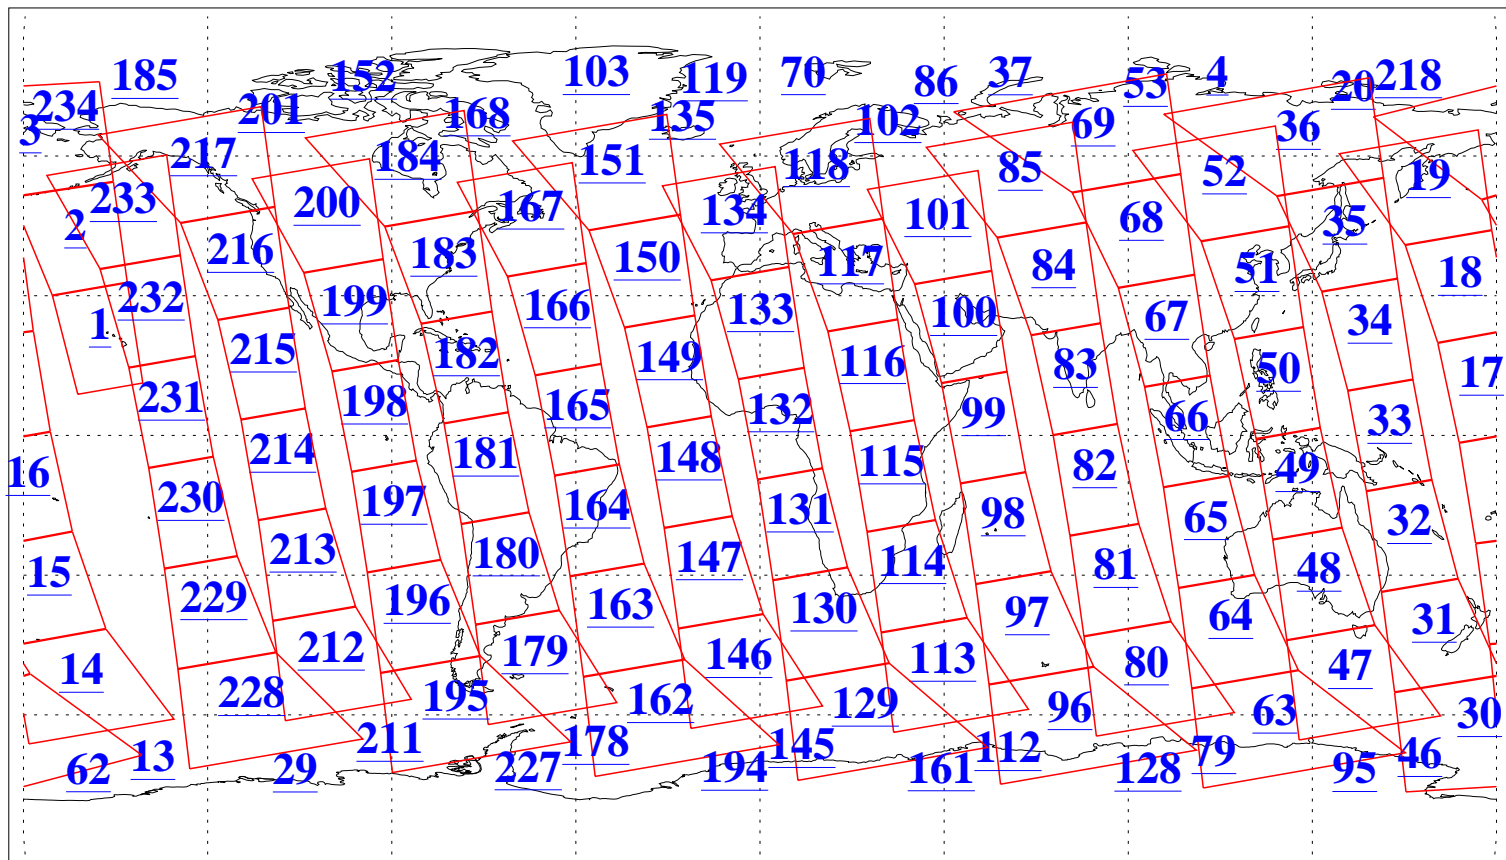

L1B Availability
AMSU Granules: 240
HSB Granules: 0
AIRS Granules: 240

23 Apr 2013
DoY 113
Aqua Day 4007
Granules: 1 to 120

Granules: 121 to 240

Legend: AMSU Available, HSB Available, AIRS Available

L1B Availability
AMSU Granules: 240
HSB Granules: 0
AIRS Granules: 240

23 Apr 2013
DoY 113
Aqua Day 4007

Ascending Granules

Descending Granules

Legend: AMSU Available, HSB Available, AIRS Available

L1B Availability
AMSU Granules: 240
HSB Granules: 0
AIRS Granules: 240

23 Apr 2013
DoY 113
Aqua Day 4007

Northern Hemisphere Granules

Southern Hemisphere Granules

Legend: AMSU Available, HSB Available, AIRS Available