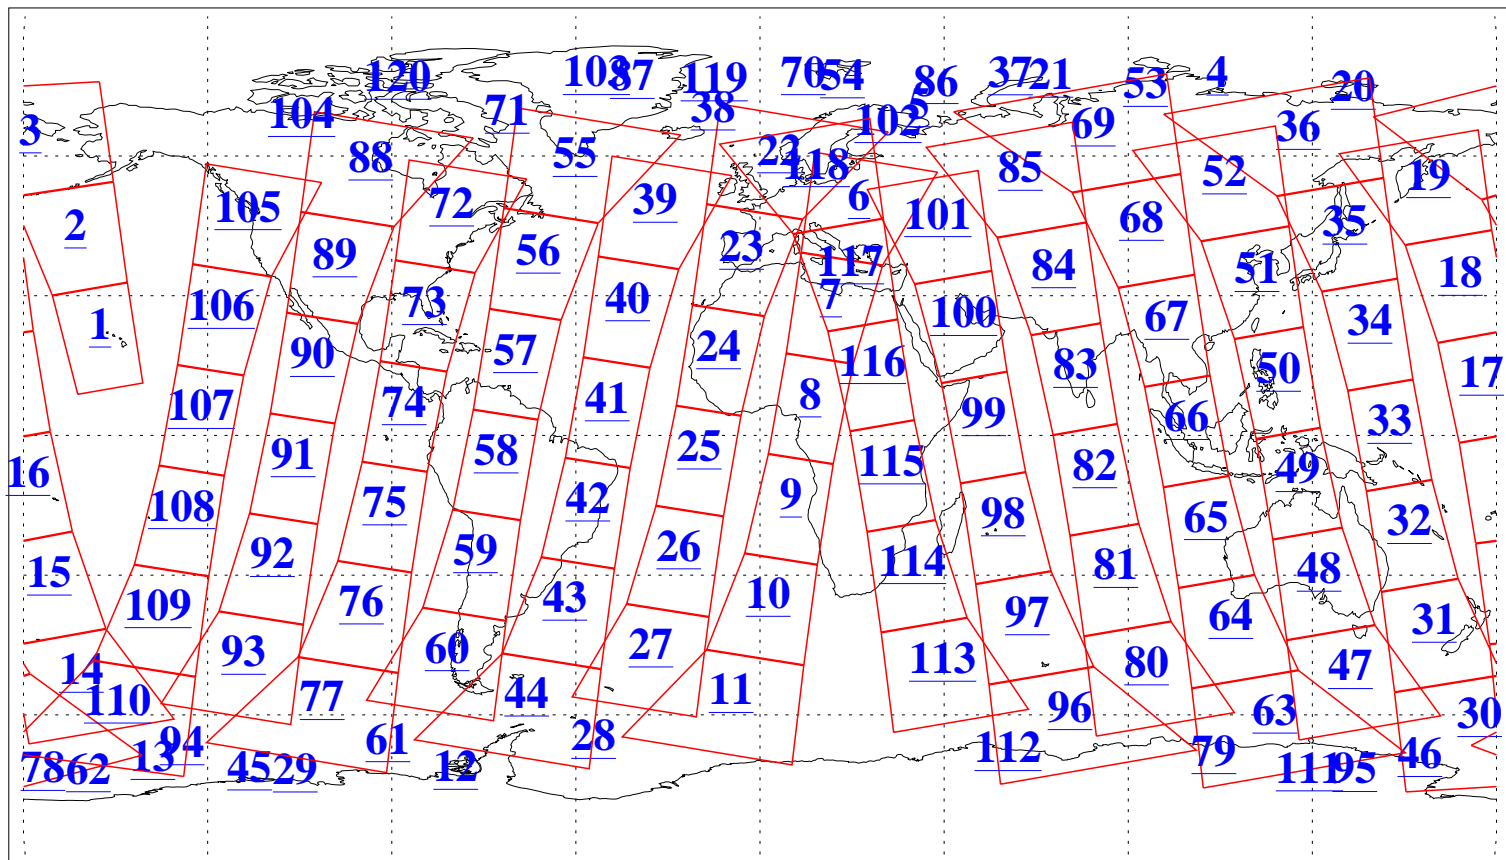

L1B Availability
AMSU Granules: 240
HSB Granules: 0
AIRS Granules: 240

23 Apr 2013
DoY 113
Aqua Day 4007
Granules: 1 to 120

Granules: 121 to 240

Legend: AMSU Available, HSB Available, AIRS Available

L1B Availability
AMSU Granules: 240
HSB Granules: 0
AIRS Granules: 240

23 Apr 2013
DoY 113
Aqua Day 4007

Ascending Granules

Descending Granules

Legend: AMSU Available, HSB Available, AIRS Available

L1B Availability
AMSU Granules: 240
HSB Granules: 0
AIRS Granules: 240

23 Apr 2013
DoY 113
Aqua Day 4007

Northern Hemisphere Granules

Southern Hemisphere Granules

Legend: AMSU Available, HSB Available, AIRS Available