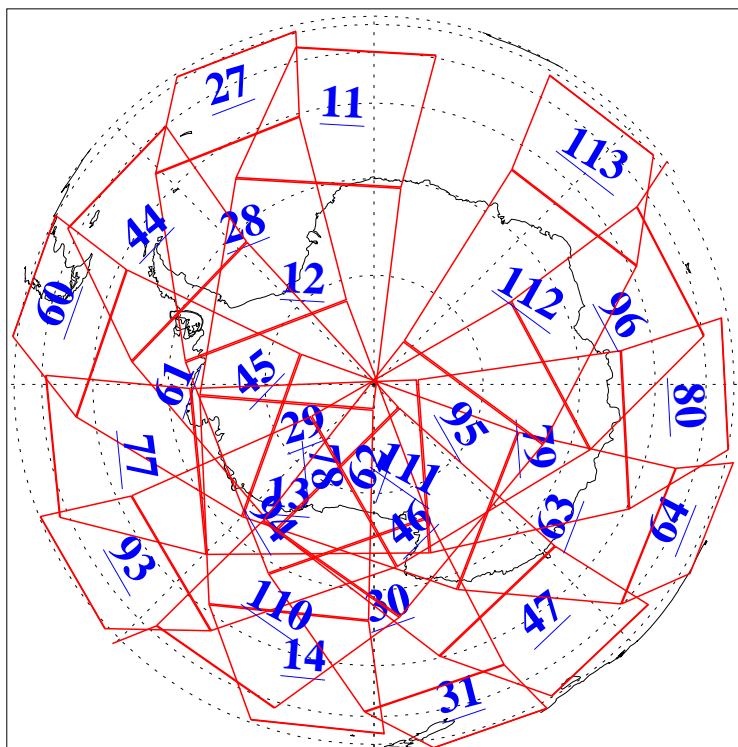

L1B Availability
AMSU Granules: 240
HSB Granules: 0
AIRS Granules: 240

23 Apr 2013
DoY 113
Aqua Day 4007
Granules: 1 to 120

Granules: 121 to 240

Legend: AMSU Available, HSB Available, AIRS Available

L1B Availability
AMSU Granules: 240
HSB Granules: 0
AIRS Granules: 240

23 Apr 2013
DoY 113
Aqua Day 4007

Ascending Granules

Descending Granules

Legend: AMSU Available, HSB Available, AIRS Available

L1B Availability
AMSU Granules: 240
HSB Granules: 0
AIRS Granules: 240

23 Apr 2013
DoY 113
Aqua Day 4007

Northern Hemisphere Granules

Southern Hemisphere Granules

Legend: AMSU Available, HSB Available, AIRS Available