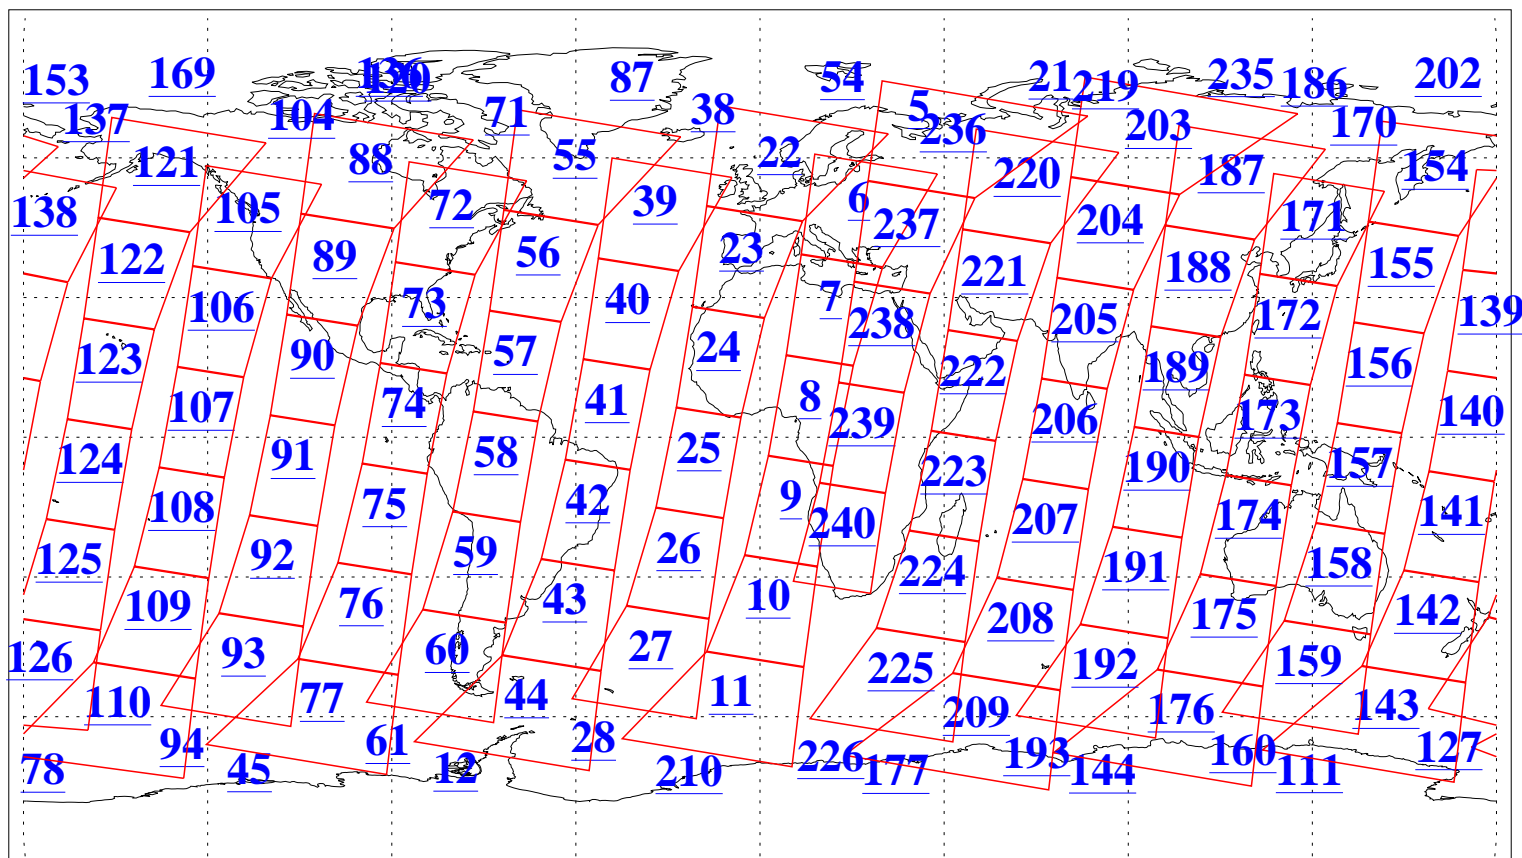

L1B Availability
AMSU Granules: 240
HSB Granules: 0
AIRS Granules: 240

23 Apr 2013
DoY 113
Aqua Day 4007
Granules: 1 to 120

Granules: 121 to 240

Legend: AMSU Available, HSB Available, AIRS Available

L1B Availability
AMSU Granules: 240
HSB Granules: 0
AIRS Granules: 240

23 Apr 2013
DoY 113
Aqua Day 4007

Ascending Granules

Descending Granules

Legend: AMSU Available, HSB Available, AIRS Available

L1B Availability
AMSU Granules: 240
HSB Granules: 0
AIRS Granules: 240

23 Apr 2013
DoY 113
Aqua Day 4007

Northern Hemisphere Granules

Southern Hemisphere Granules

Legend: AMSU Available, HSB Available, AIRS Available