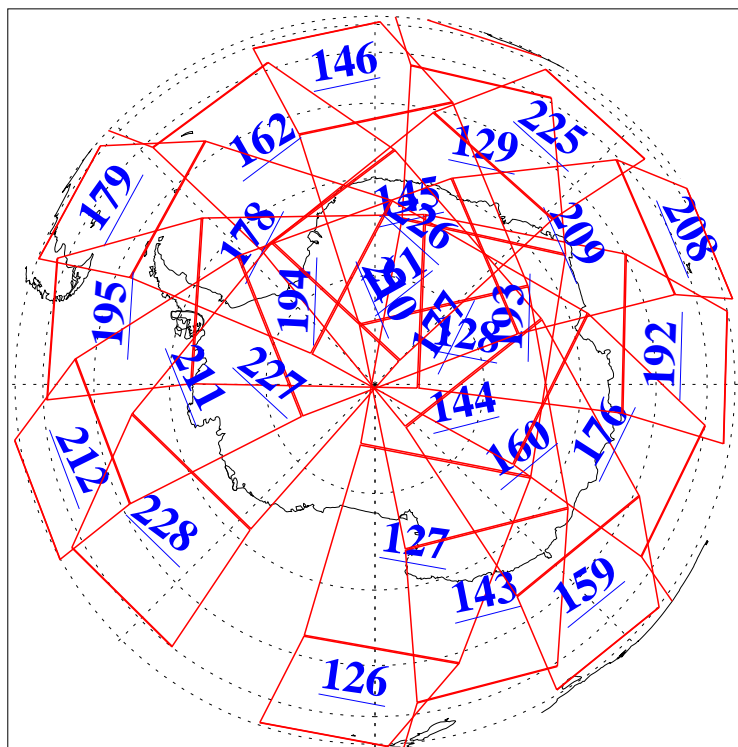

L1B Availability
AMSU Granules: 240
HSB Granules: 0
AIRS Granules: 240

23 Apr 2013
DoY 113
Aqua Day 4007
Granules: 1 to 120

Granules: 121 to 240

Legend: AMSU Available, HSB Available, AIRS Available

L1B Availability
AMSU Granules: 240
HSB Granules: 0
AIRS Granules: 240

23 Apr 2013
DoY 113
Aqua Day 4007

Ascending Granules

Descending Granules

Legend: AMSU Available, HSB Available, AIRS Available

L1B Availability
AMSU Granules: 240
HSB Granules: 0
AIRS Granules: 240

23 Apr 2013
DoY 113
Aqua Day 4007

Northern Hemisphere Granules

Southern Hemisphere Granules

Legend: AMSU Available, HSB Available, AIRS Available