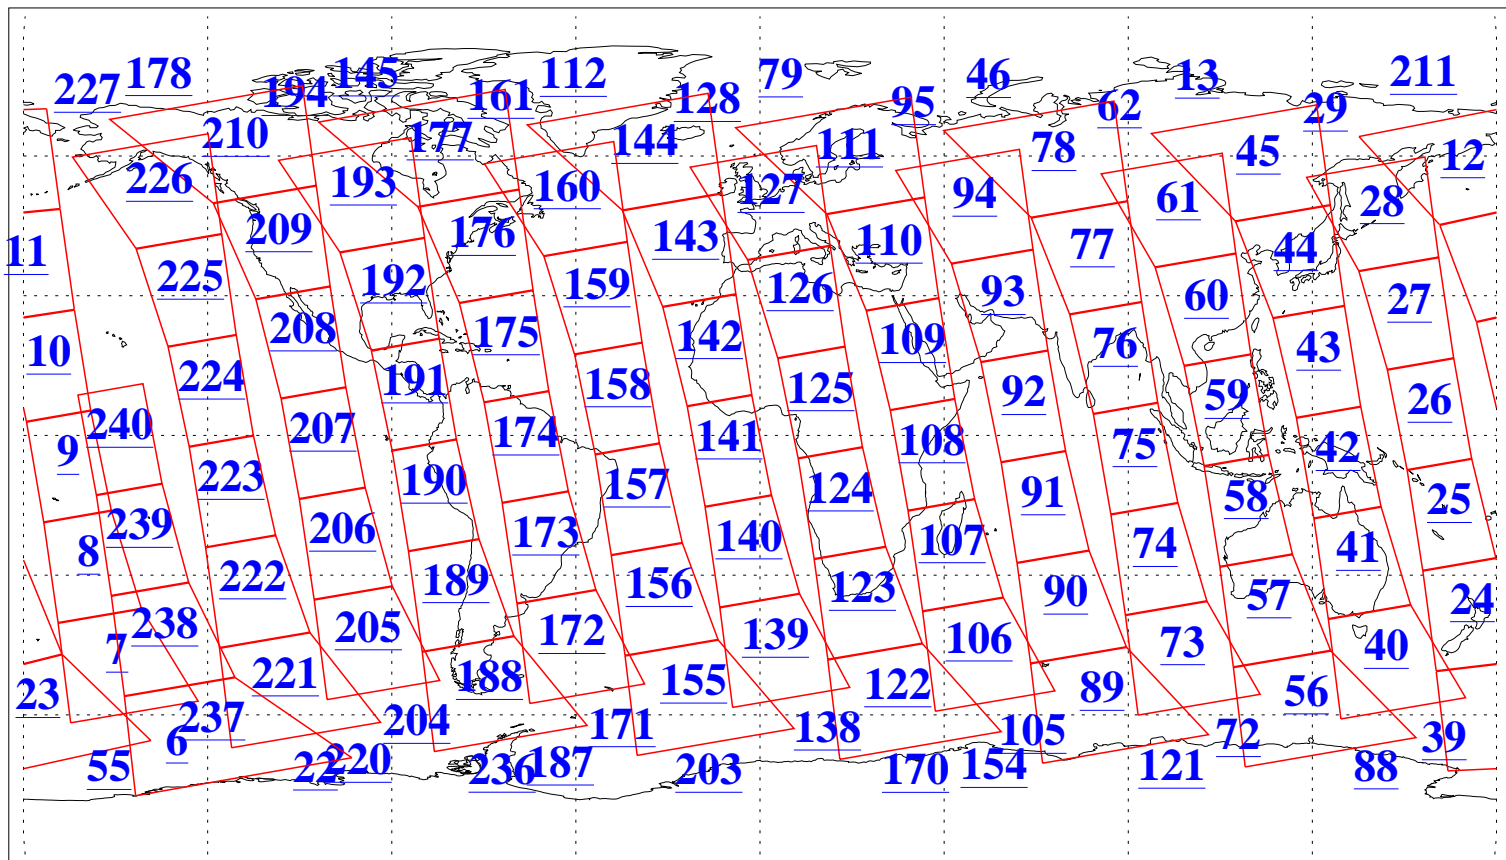

L1B Availability
AMSU Granules: 240
HSB Granules: 0
AIRS Granules: 240

22 Apr 2013
DoY 112
Aqua Day 4006
Granules: 1 to 120

Granules: 121 to 240

Legend: AMSU Available, HSB Available, AIRS Available

L1B Availability
AMSU Granules: 240
HSB Granules: 0
AIRS Granules: 240

22 Apr 2013
DoY 112
Aqua Day 4006

Ascending Granules

Descending Granules

Legend: AMSU Available, HSB Available, AIRS Available

L1B Availability
 AMSU Granules: 240
 HSB Granules: 0
 AIRS Granules: 240

22 Apr 2013
 DoY 112
 Aqua Day 4006

Northern Hemisphere Granules

Southern Hemisphere Granules

Legend: AMSU Available, HSB Available, AIRS Available