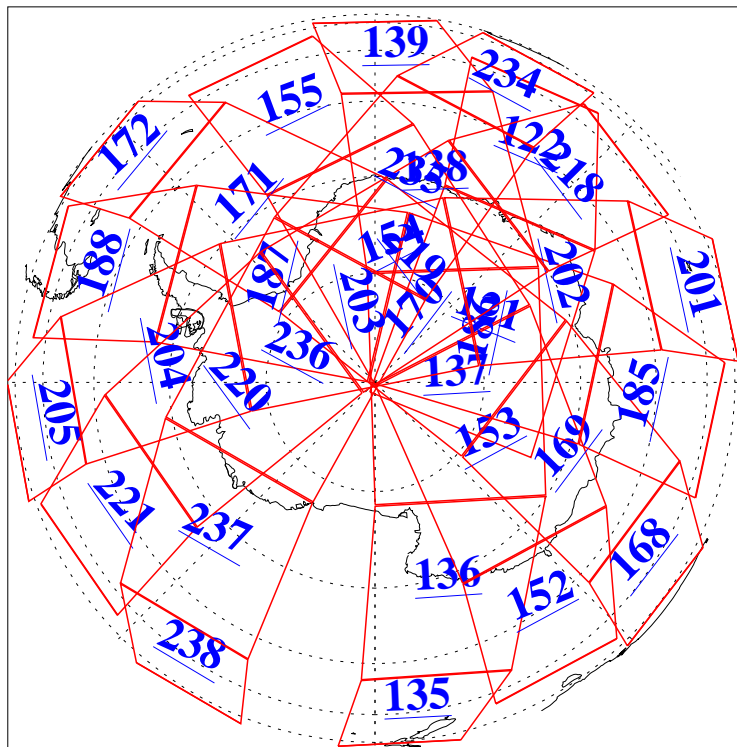

L1B Availability
AMSU Granules: 240
HSB Granules: 0
AIRS Granules: 240

22 Apr 2013
DoY 112
Aqua Day 4006
Granules: 1 to 120

Granules: 121 to 240

Legend: AMSU Available, HSB Available, AIRS Available

L1B Availability
AMSU Granules: 240
HSB Granules: 0
AIRS Granules: 240

22 Apr 2013
DoY 112
Aqua Day 4006

Ascending Granules

Descending Granules

Legend: AMSU Available, HSB Available, AIRS Available

L1B Availability
 AMSU Granules: 240
 HSB Granules: 0
 AIRS Granules: 240

22 Apr 2013
 DoY 112
 Aqua Day 4006

Northern Hemisphere Granules

Southern Hemisphere Granules

Legend: AMSU Available, HSB Available, AIRS Available