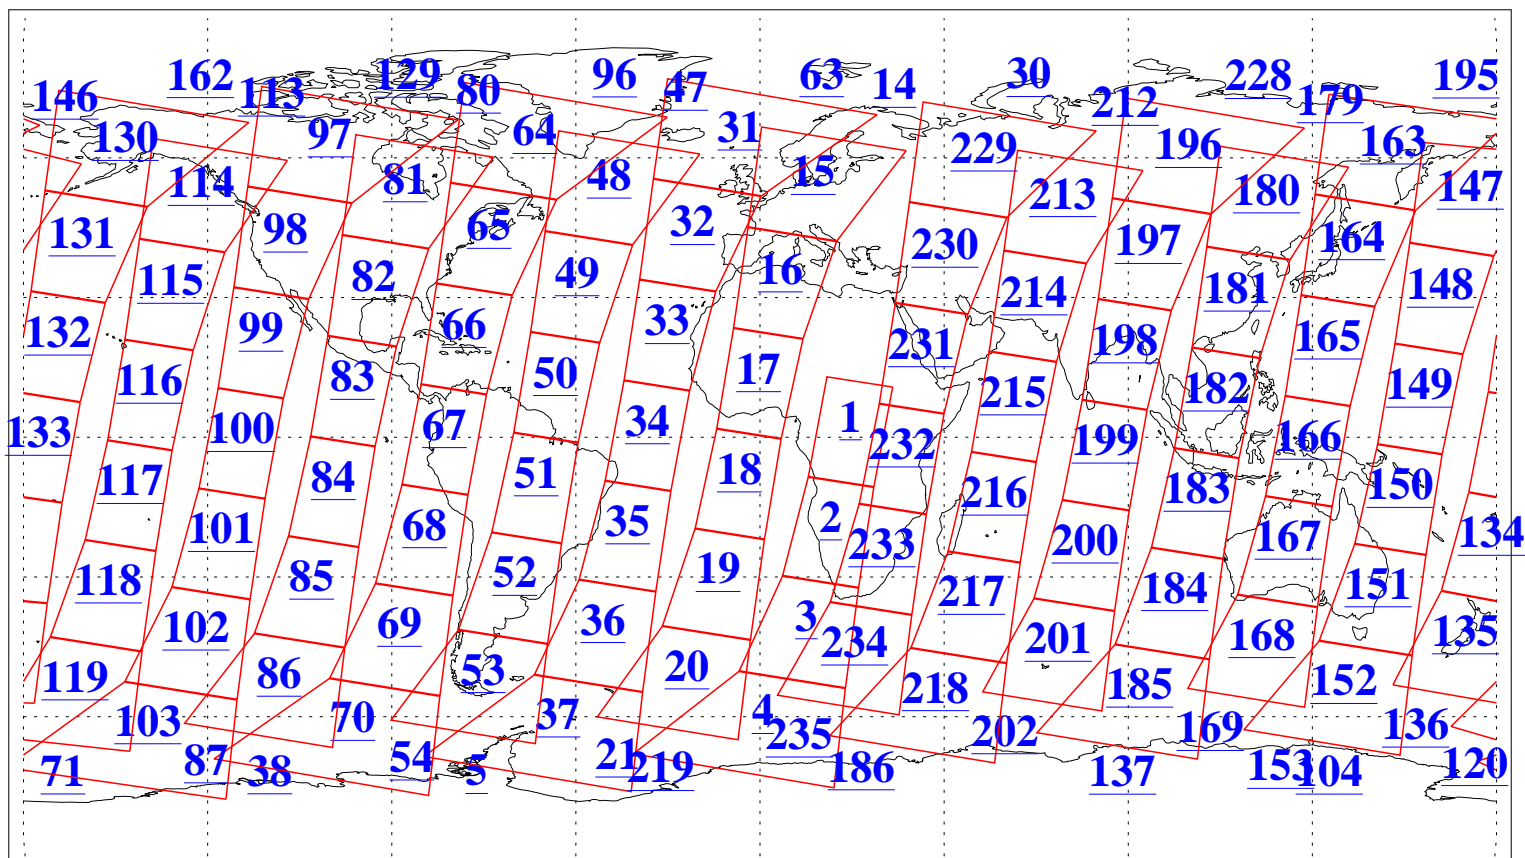

L1B Availability
AMSU Granules: 240
HSB Granules: 0
AIRS Granules: 240

22 Apr 2013
DoY 112
Aqua Day 4006
Granules: 1 to 120

Granules: 121 to 240

Legend: AMSU Available, HSB Available, AIRS Available

L1B Availability
AMSU Granules: 240
HSB Granules: 0
AIRS Granules: 240

22 Apr 2013
DoY 112
Aqua Day 4006

Ascending Granules

Descending Granules

Legend: AMSU Available, HSB Available, AIRS Available

L1B Availability
 AMSU Granules: 240
 HSB Granules: 0
 AIRS Granules: 240

22 Apr 2013
 DoY 112
 Aqua Day 4006

Northern Hemisphere Granules

Southern Hemisphere Granules

Legend: AMSU Available, HSB Available, AIRS Available