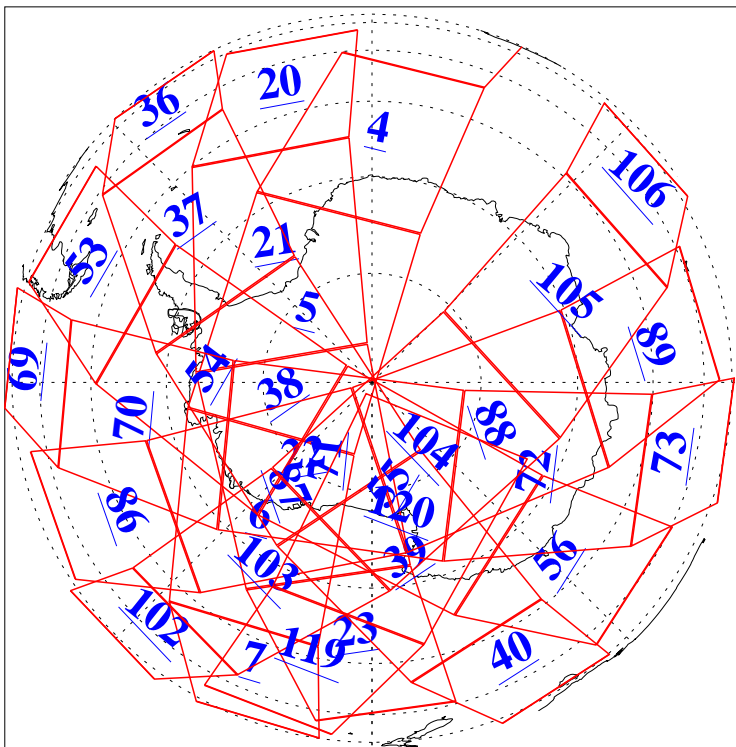

L1B Availability
AMSU Granules: 240
HSB Granules: 0
AIRS Granules: 240

22 Apr 2013
DoY 112
Aqua Day 4006
Granules: 1 to 120

Granules: 121 to 240

Legend: AMSU Available, HSB Available, AIRS Available

L1B Availability
AMSU Granules: 240
HSB Granules: 0
AIRS Granules: 240

22 Apr 2013
DoY 112
Aqua Day 4006

Ascending Granules

Descending Granules

Legend: AMSU Available, HSB Available, AIRS Available

L1B Availability
 AMSU Granules: 240
 HSB Granules: 0
 AIRS Granules: 240

22 Apr 2013
 DoY 112
 Aqua Day 4006

Northern Hemisphere Granules

Southern Hemisphere Granules

Legend: AMSU Available, HSB Available, AIRS Available