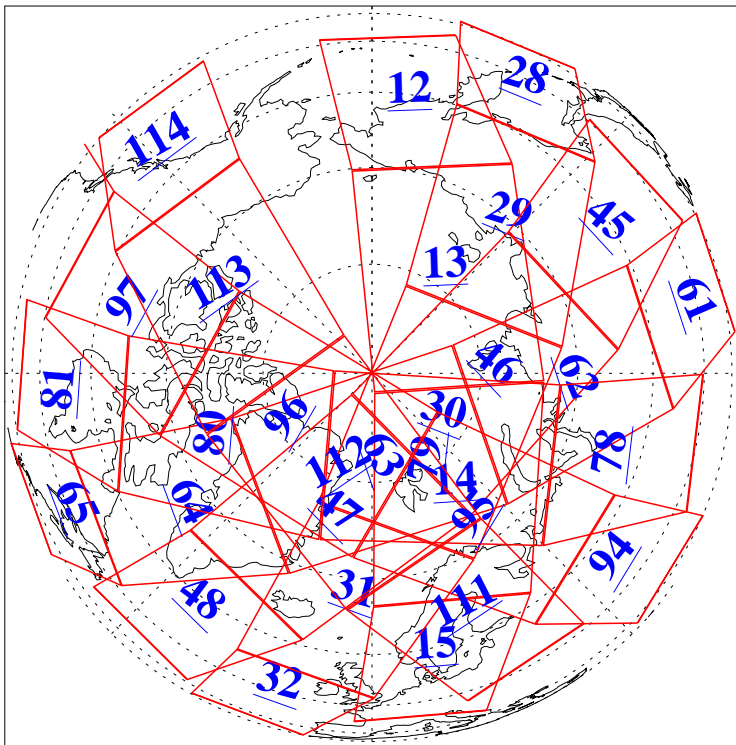

L1B Availability
AMSU Granules: 240
HSB Granules: 0
AIRS Granules: 240

22 Apr 2013
DoY 112
Aqua Day 4006
Granules: 1 to 120

Granules: 121 to 240

Legend: AMSU Available, HSB Available, AIRS Available

L1B Availability
AMSU Granules: 240
HSB Granules: 0
AIRS Granules: 240

22 Apr 2013
DoY 112
Aqua Day 4006

Ascending Granules

Descending Granules

Legend: AMSU Available, HSB Available, AIRS Available

L1B Availability
 AMSU Granules: 240
 HSB Granules: 0
 AIRS Granules: 240

22 Apr 2013
 DoY 112
 Aqua Day 4006

Northern Hemisphere Granules

Southern Hemisphere Granules

Legend: AMSU Available, HSB Available, AIRS Available