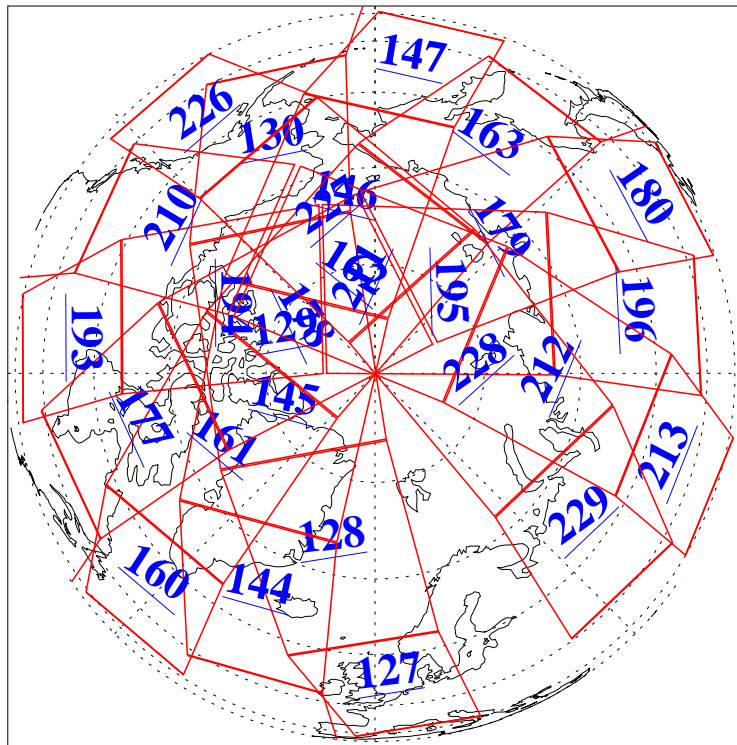

L1B Availability
AMSU Granules: 240
HSB Granules: 0
AIRS Granules: 240

22 Apr 2013
DoY 112
Aqua Day 4006
Granules: 1 to 120

Granules: 121 to 240

Legend: AMSU Available, HSB Available, AIRS Available

L1B Availability
AMSU Granules: 240
HSB Granules: 0
AIRS Granules: 240

22 Apr 2013
DoY 112
Aqua Day 4006

Ascending Granules

Descending Granules

Legend: AMSU Available, HSB Available, AIRS Available

L1B Availability
 AMSU Granules: 240
 HSB Granules: 0
 AIRS Granules: 240

22 Apr 2013
 DoY 112
 Aqua Day 4006

Northern Hemisphere Granules

Southern Hemisphere Granules

Legend: AMSU Available, HSB Available, AIRS Available