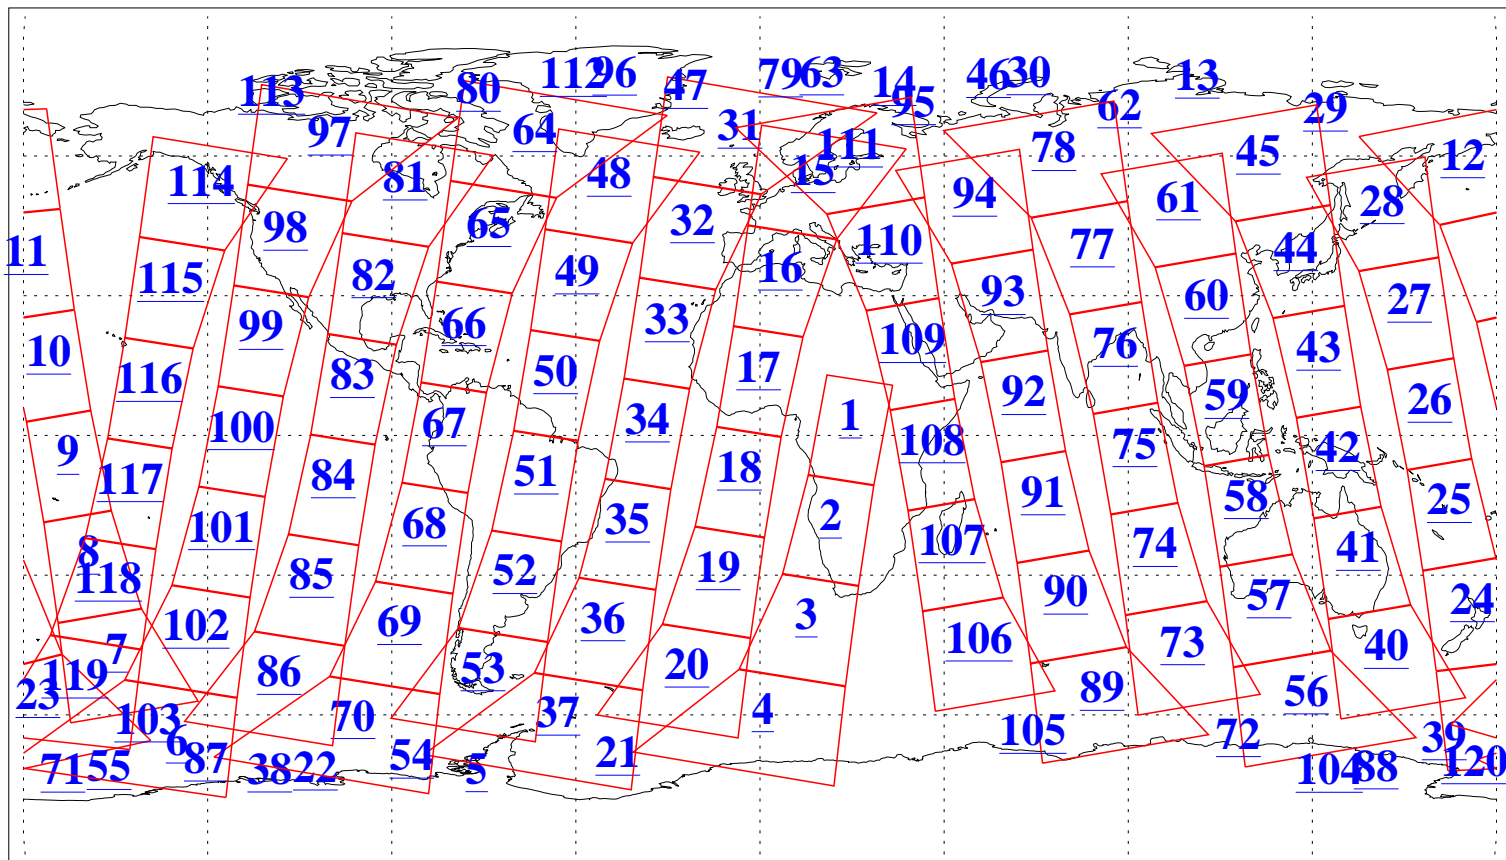

L1B Availability
AMSU Granules: 240
HSB Granules: 0
AIRS Granules: 240

22 Apr 2013
DoY 112
Aqua Day 4006
Granules: 1 to 120

Granules: 121 to 240

Legend: AMSU Available, HSB Available, AIRS Available

L1B Availability
AMSU Granules: 240
HSB Granules: 0
AIRS Granules: 240

22 Apr 2013
DoY 112
Aqua Day 4006

Ascending Granules

Descending Granules

Legend: AMSU Available, HSB Available, AIRS Available

L1B Availability
 AMSU Granules: 240
 HSB Granules: 0
 AIRS Granules: 240

22 Apr 2013
 DoY 112
 Aqua Day 4006

Northern Hemisphere Granules

Southern Hemisphere Granules

Legend: AMSU Available, HSB Available, AIRS Available