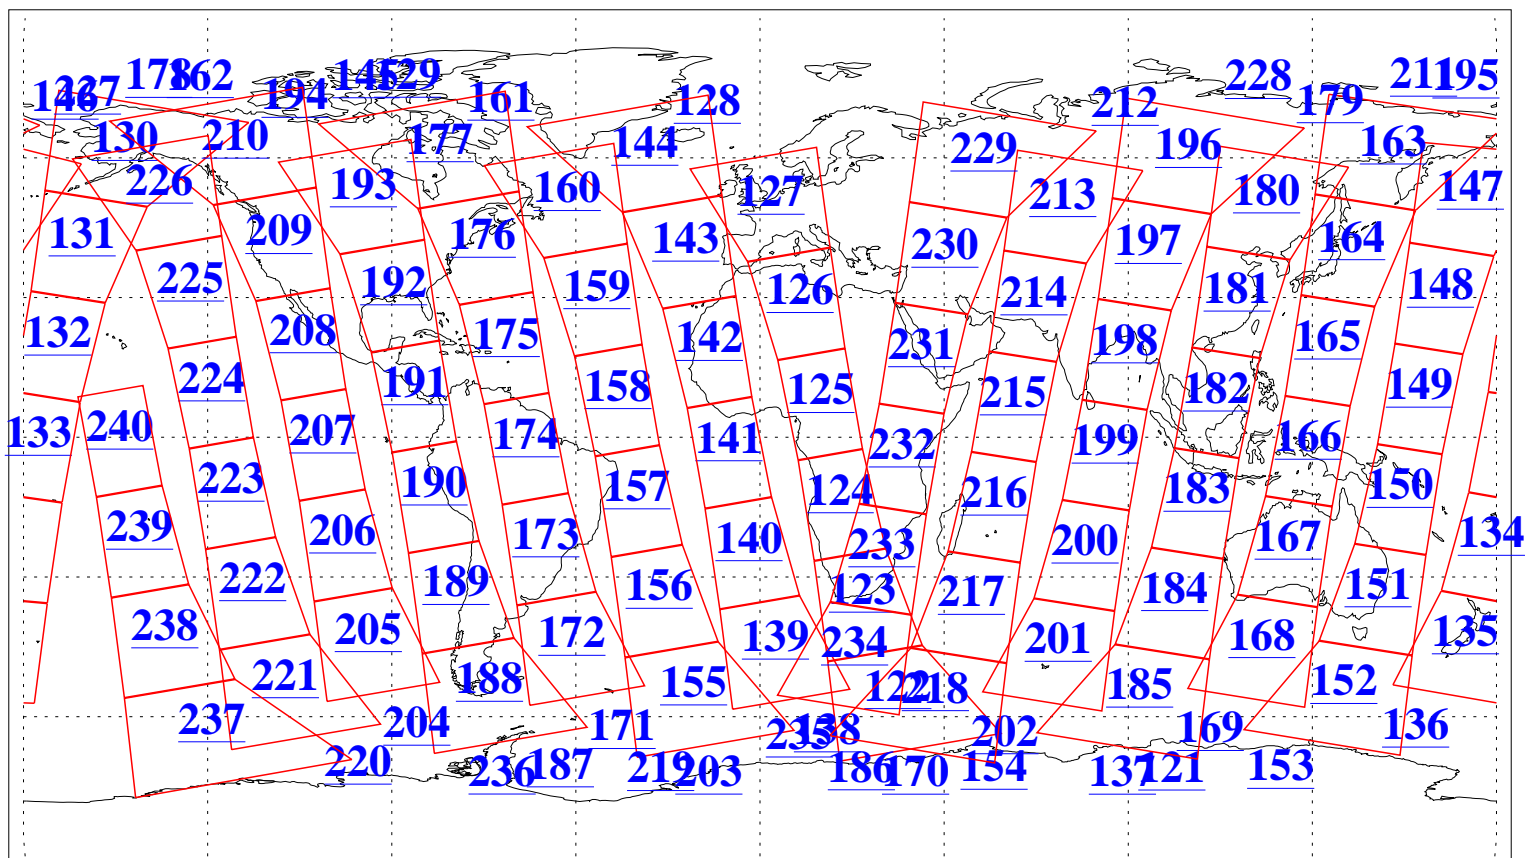

L1B Availability
AMSU Granules: 240
HSB Granules: 0
AIRS Granules: 240

22 Apr 2013
DoY 112
Aqua Day 4006
Granules: 1 to 120

Granules: 121 to 240

Legend: AMSU Available, HSB Available, AIRS Available

L1B Availability
AMSU Granules: 240
HSB Granules: 0
AIRS Granules: 240

22 Apr 2013
DoY 112
Aqua Day 4006

Ascending Granules

Descending Granules

Legend: AMSU Available, HSB Available, AIRS Available

L1B Availability
 AMSU Granules: 240
 HSB Granules: 0
 AIRS Granules: 240

22 Apr 2013
 DoY 112
 Aqua Day 4006

Northern Hemisphere Granules

Southern Hemisphere Granules

Legend: AMSU Available, HSB Available, AIRS Available