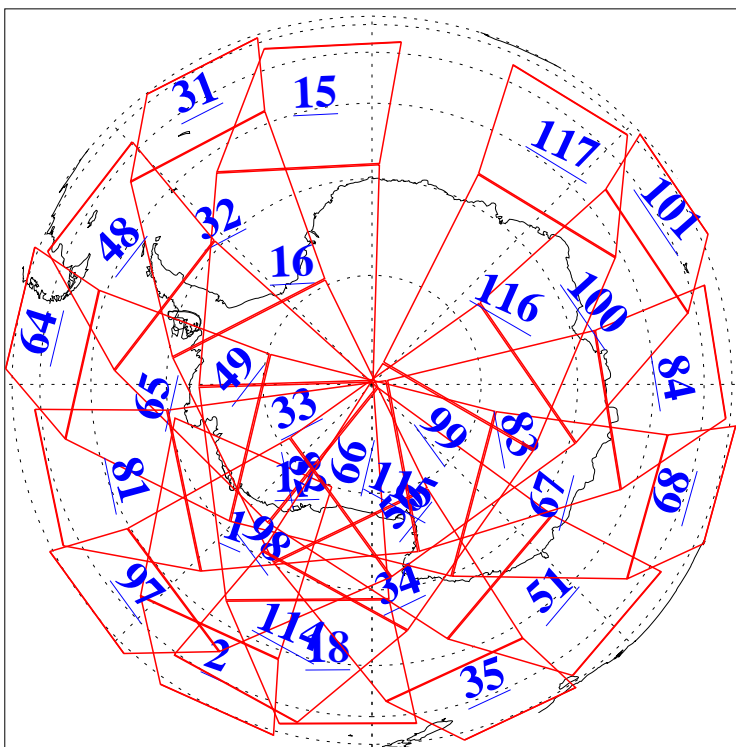

L1B Availability
AMSU Granules: 240
HSB Granules: 0
AIRS Granules: 240

19 Apr 2013
DoY 109
Aqua Day 4003
Granules: 1 to 120

Granules: 121 to 240

Legend: AMSU Available, HSB Available, AIRS Available

L1B Availability
AMSU Granules: 240
HSB Granules: 0
AIRS Granules: 240

19 Apr 2013
DoY 109
Aqua Day 4003

Ascending Granules

Descending Granules

Legend: AMSU Available, HSB Available, AIRS Available

L1B Availability
AMSU Granules: 240
HSB Granules: 0
AIRS Granules: 240

19 Apr 2013
DoY 109
Aqua Day 4003

Northern Hemisphere Granules

Southern Hemisphere Granules

Legend: AMSU Available, HSB Available, AIRS Available