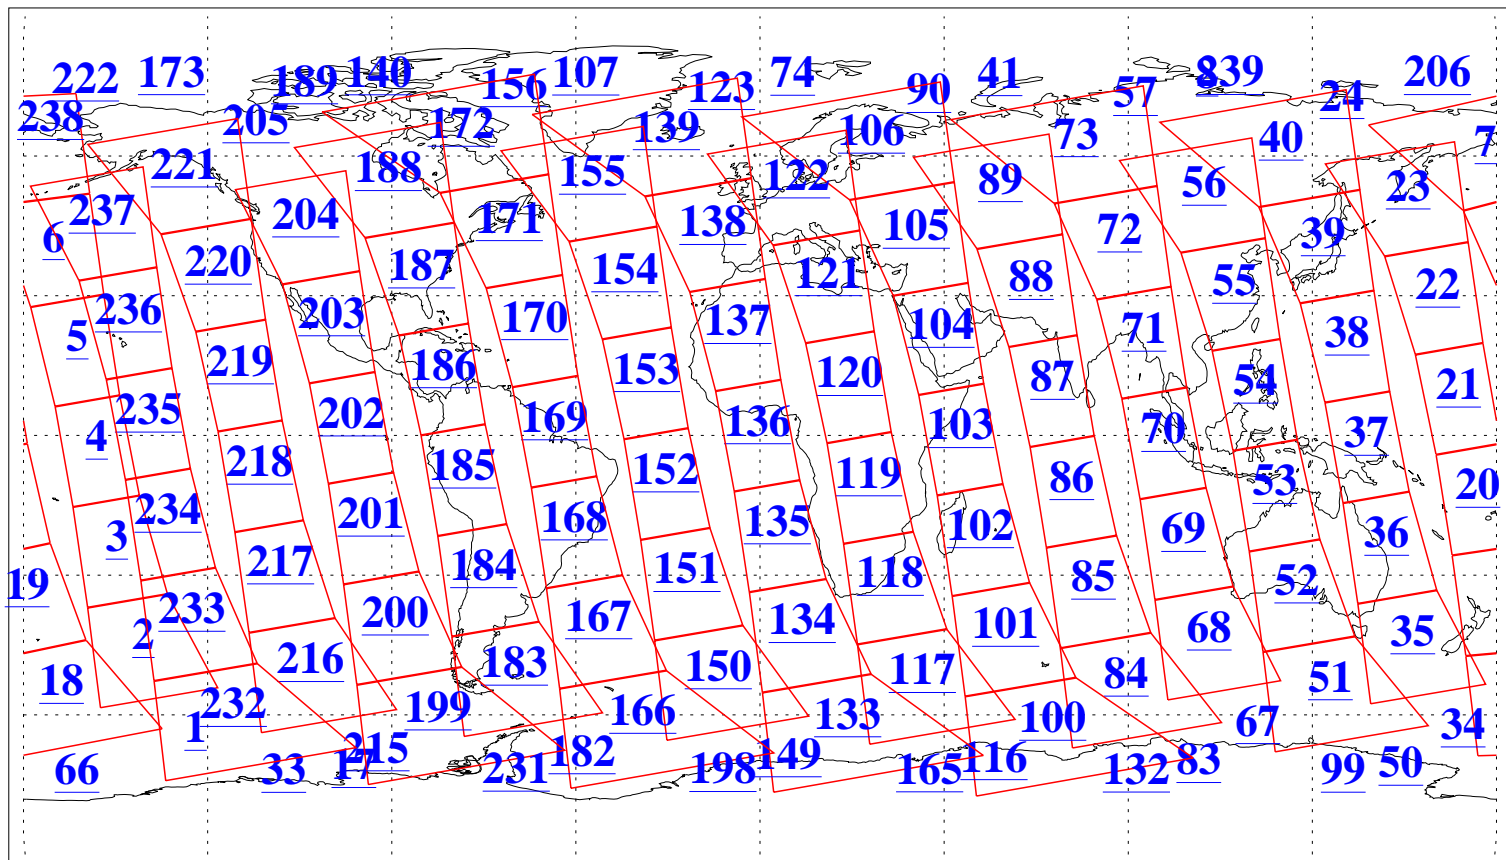

L1B Availability
AMSU Granules: 240
HSB Granules: 0
AIRS Granules: 240

19 Apr 2013
DoY 109
Aqua Day 4003
Granules: 1 to 120

Granules: 121 to 240

Legend: AMSU Available, HSB Available, AIRS Available

L1B Availability
AMSU Granules: 240
HSB Granules: 0
AIRS Granules: 240

19 Apr 2013
DoY 109
Aqua Day 4003

Ascending Granules

Descending Granules

Legend: AMSU Available, HSB Available, AIRS Available

L1B Availability
AMSU Granules: 240
HSB Granules: 0
AIRS Granules: 240

19 Apr 2013
DoY 109
Aqua Day 4003

Northern Hemisphere Granules

Southern Hemisphere Granules

Legend: AMSU Available, HSB Available, AIRS Available