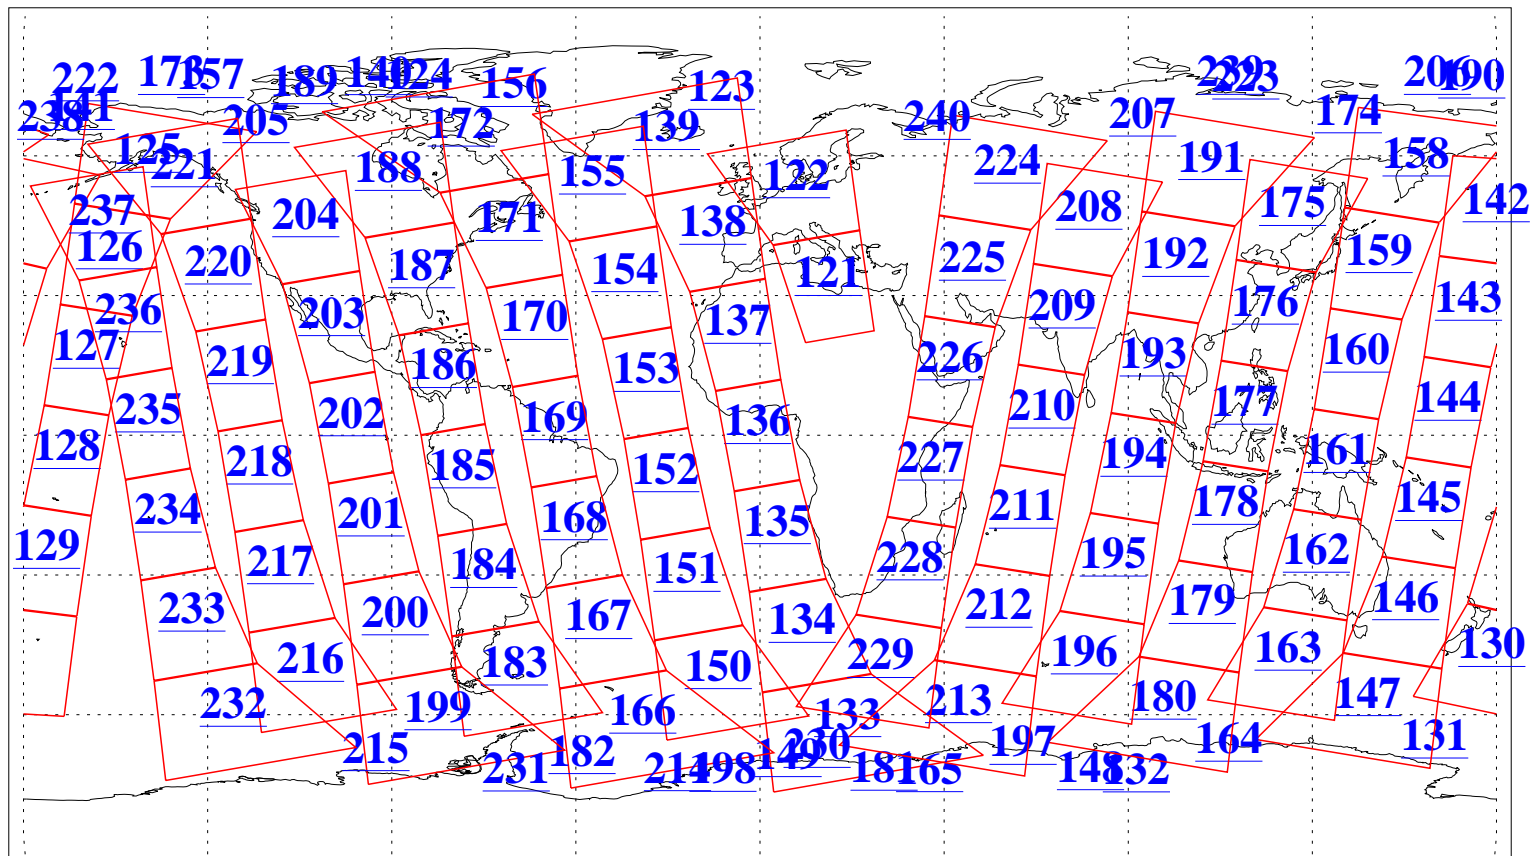

L1B Availability
AMSU Granules: 240
HSB Granules: 0
AIRS Granules: 240

19 Apr 2013
DoY 109
Aqua Day 4003
Granules: 1 to 120

Granules: 121 to 240

Legend: AMSU Available, HSB Available, AIRS Available

L1B Availability
AMSU Granules: 240
HSB Granules: 0
AIRS Granules: 240

19 Apr 2013
DoY 109
Aqua Day 4003

Ascending Granules

Descending Granules

Legend: AMSU Available, HSB Available, AIRS Available

L1B Availability
AMSU Granules: 240
HSB Granules: 0
AIRS Granules: 240

19 Apr 2013
DoY 109
Aqua Day 4003

Northern Hemisphere Granules

Southern Hemisphere Granules

Legend: AMSU Available, HSB Available, AIRS Available