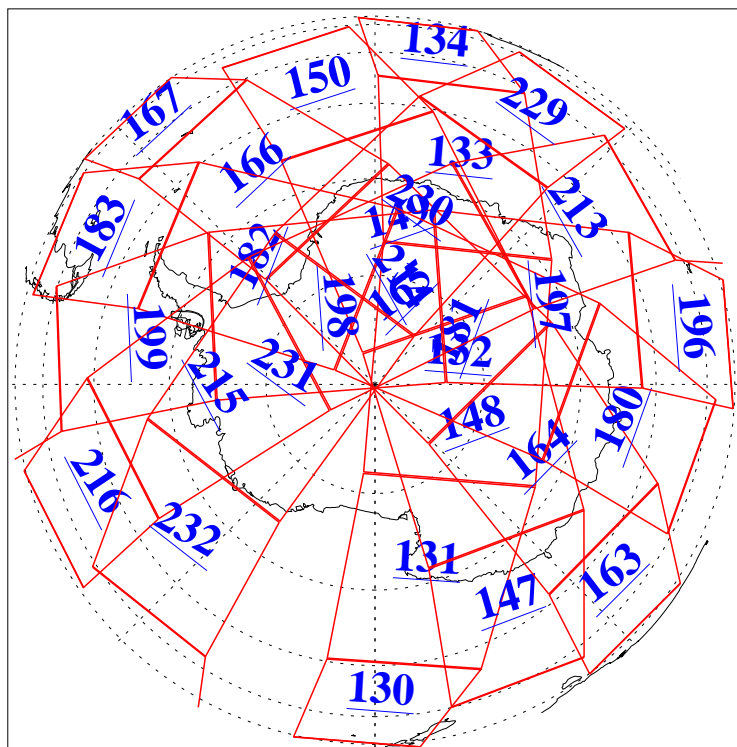

19 Apr 2013
DoY 109
Aqua Day 4003

Ascending Granules

Descending Granules

Legend: AMSU Available, HSB Available, AIRS Available

L1B Availability
AMSU Granules: 240
HSB Granules: 0
AIRS Granules: 240

19 Apr 2013
DoY 109
Aqua Day 4003

Northern Hemisphere Granules

Southern Hemisphere Granules

Legend: AMSU Available, HSB Available, AIRS Available