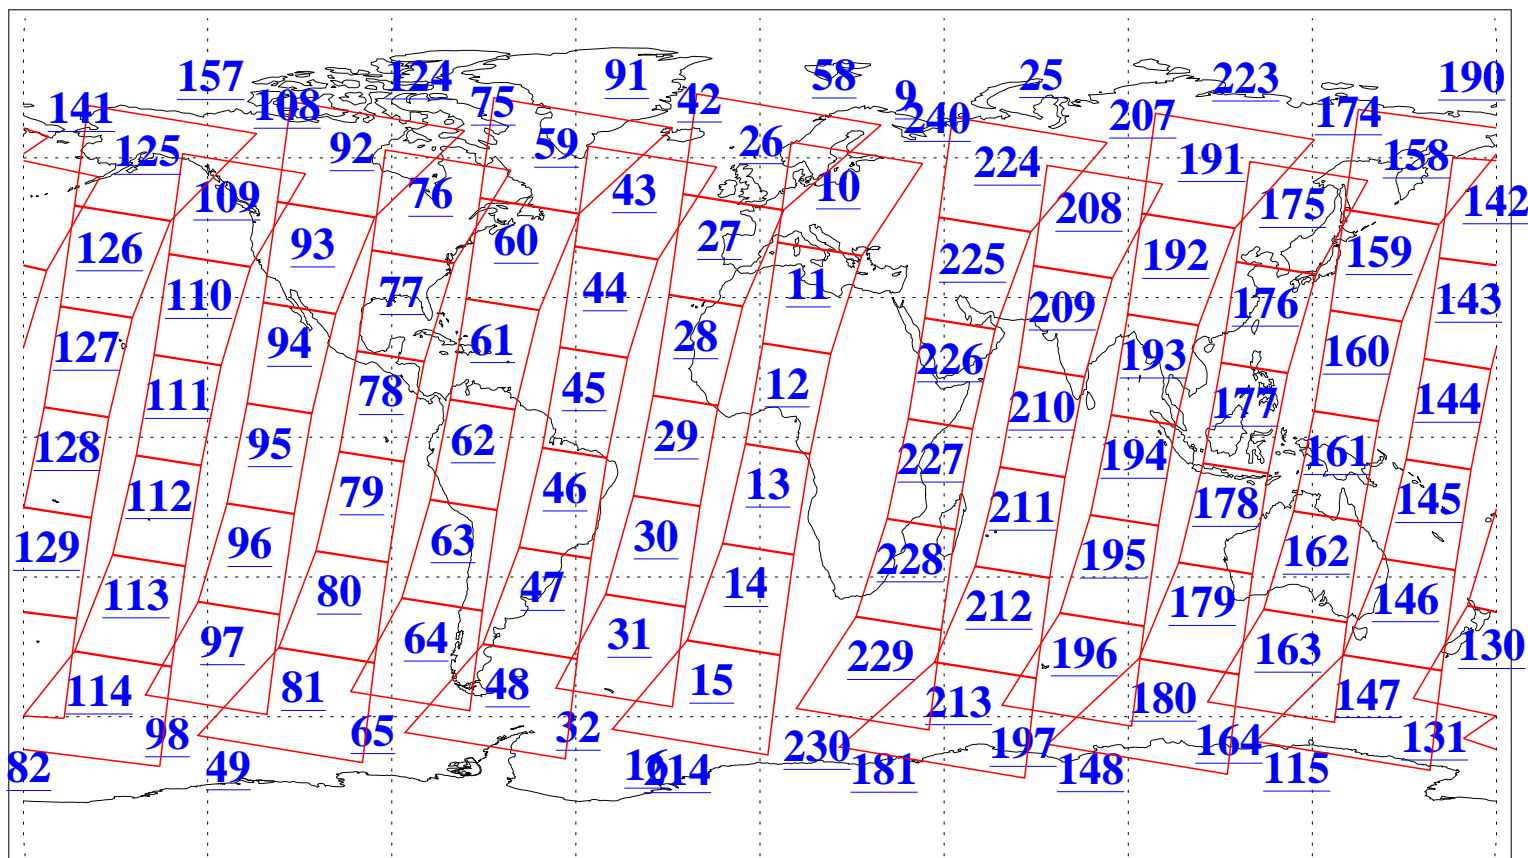

L1B Availability
AMSU Granules: 240
HSB Granules: 0
AIRS Granules: 240

19 Apr 2013
DoY 109
Aqua Day 4003
Granules: 1 to 120

Granules: 121 to 240

Legend: AMSU Available, HSB Available, AIRS Available

L1B Availability
AMSU Granules: 240
HSB Granules: 0
AIRS Granules: 240

19 Apr 2013
DoY 109
Aqua Day 4003

Ascending Granules

Descending Granules

Legend: AMSU Available, HSB Available, AIRS Available

L1B Availability
AMSU Granules: 240
HSB Granules: 0
AIRS Granules: 240

19 Apr 2013
DoY 109
Aqua Day 4003

Northern Hemisphere Granules

Southern Hemisphere Granules

Legend: AMSU Available, HSB Available, AIRS Available