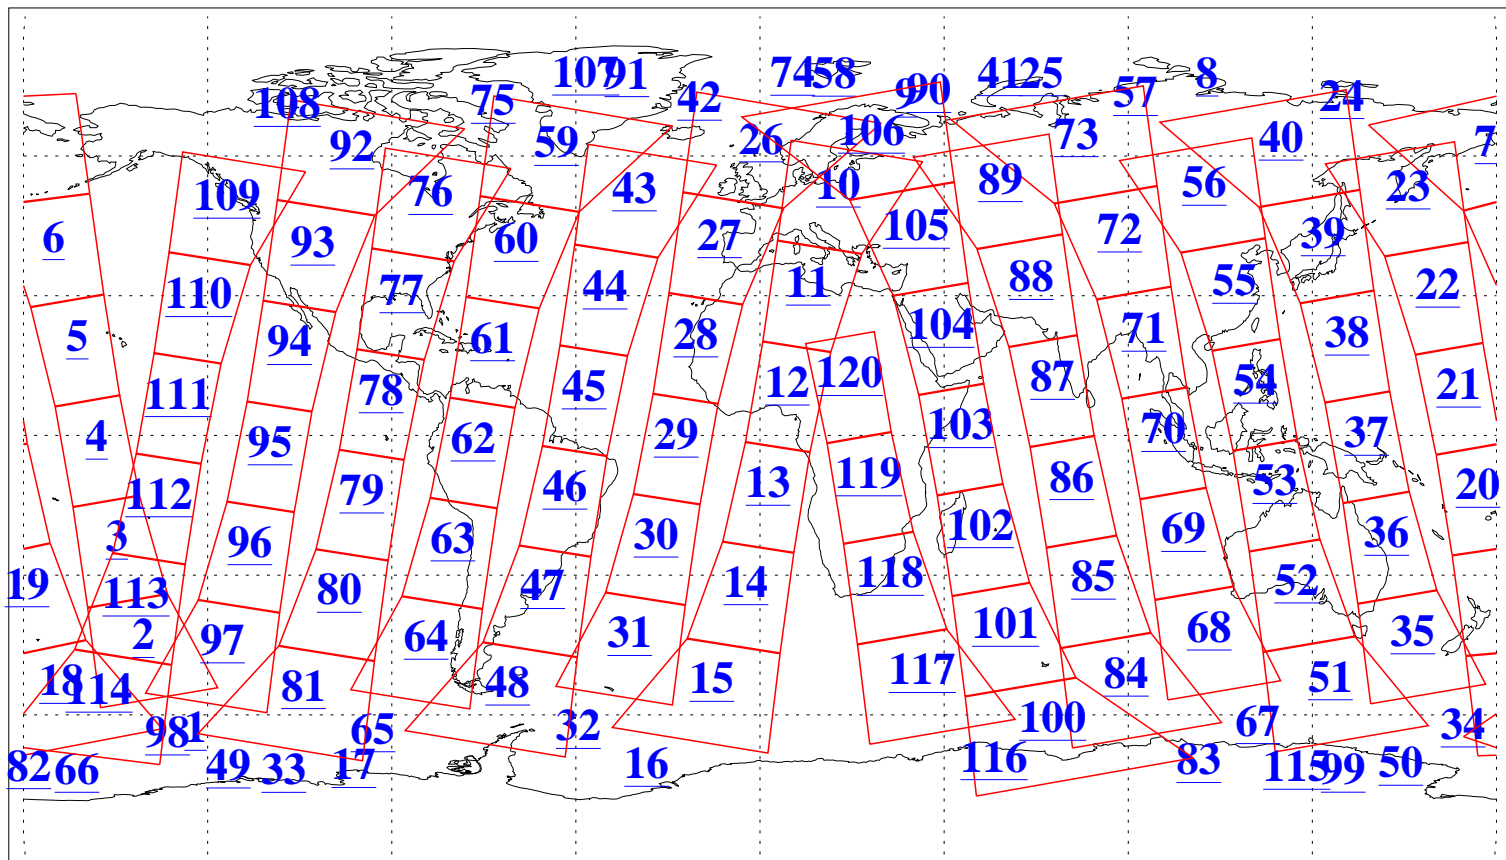

L1B Availability
AMSU Granules: 240
HSB Granules: 0
AIRS Granules: 240

19 Apr 2013
DoY 109
Aqua Day 4003
Granules: 1 to 120

Granules: 121 to 240

Legend: AMSU Available, HSB Available, AIRS Available

L1B Availability
AMSU Granules: 240
HSB Granules: 0
AIRS Granules: 240

19 Apr 2013
DoY 109
Aqua Day 4003

Ascending Granules

Descending Granules

Legend: AMSU Available, HSB Available, AIRS Available

L1B Availability
AMSU Granules: 240
HSB Granules: 0
AIRS Granules: 240

19 Apr 2013
DoY 109
Aqua Day 4003

Northern Hemisphere Granules

Southern Hemisphere Granules

Legend: AMSU Available, HSB Available, AIRS Available