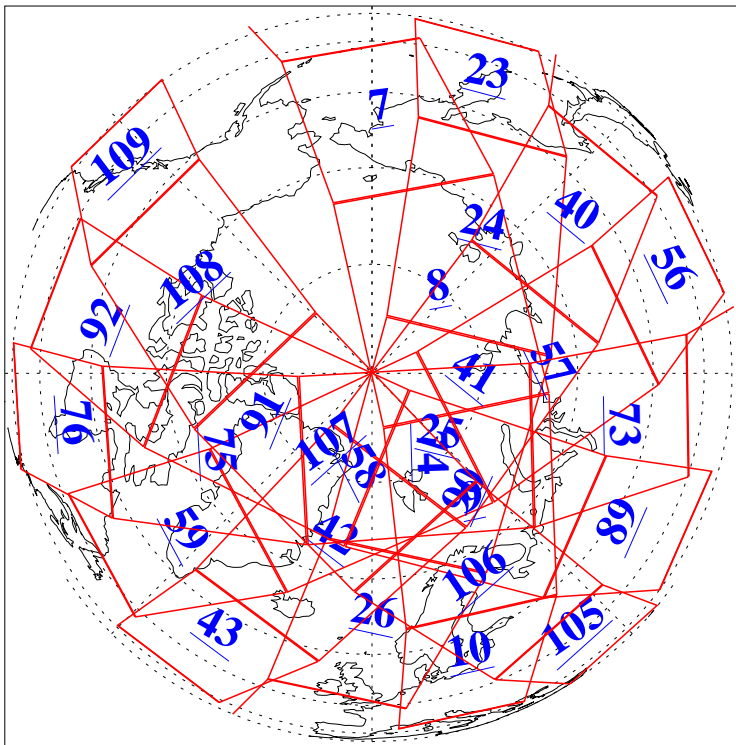

L1B Availability
AMSU Granules: 240
HSB Granules: 0
AIRS Granules: 240

19 Apr 2013
DoY 109
Aqua Day 4003
Granules: 1 to 120

Granules: 121 to 240

Legend: AMSU Available, HSB Available, AIRS Available

L1B Availability
AMSU Granules: 240
HSB Granules: 0
AIRS Granules: 240

19 Apr 2013
DoY 109
Aqua Day 4003

Ascending Granules

Descending Granules

Legend: AMSU Available, HSB Available, AIRS Available

L1B Availability
AMSU Granules: 240
HSB Granules: 0
AIRS Granules: 240

19 Apr 2013
DoY 109
Aqua Day 4003

Northern Hemisphere Granules

Southern Hemisphere Granules

Legend: AMSU Available, HSB Available, AIRS Available