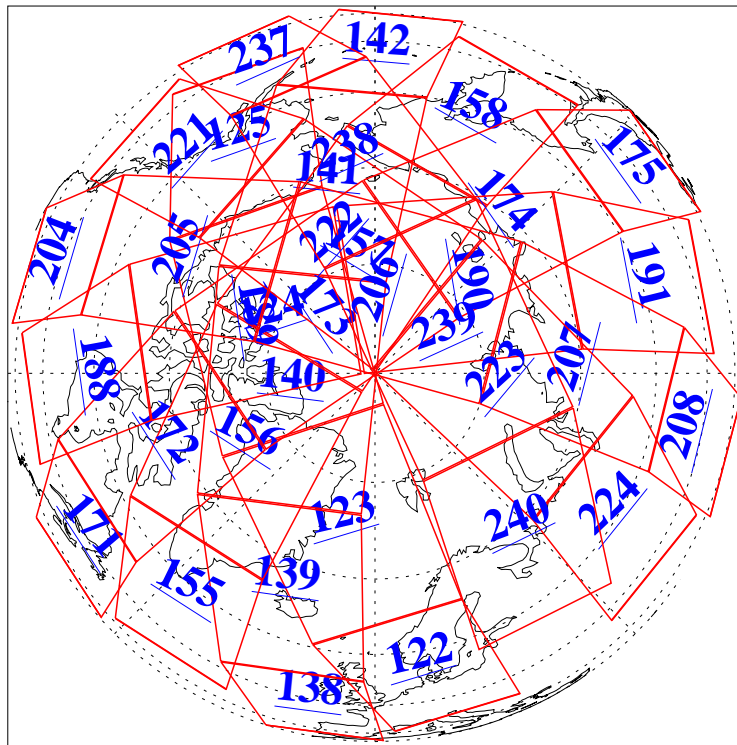

19 Apr 2013
DoY 109
Aqua Day 4003

Ascending Granules

Descending Granules

Legend: AMSU Available, HSB Available, AIRS Available

L1B Availability
AMSU Granules: 240
HSB Granules: 0
AIRS Granules: 240

19 Apr 2013
DoY 109
Aqua Day 4003

Northern Hemisphere Granules

Southern Hemisphere Granules

Legend: AMSU Available, HSB Available, AIRS Available