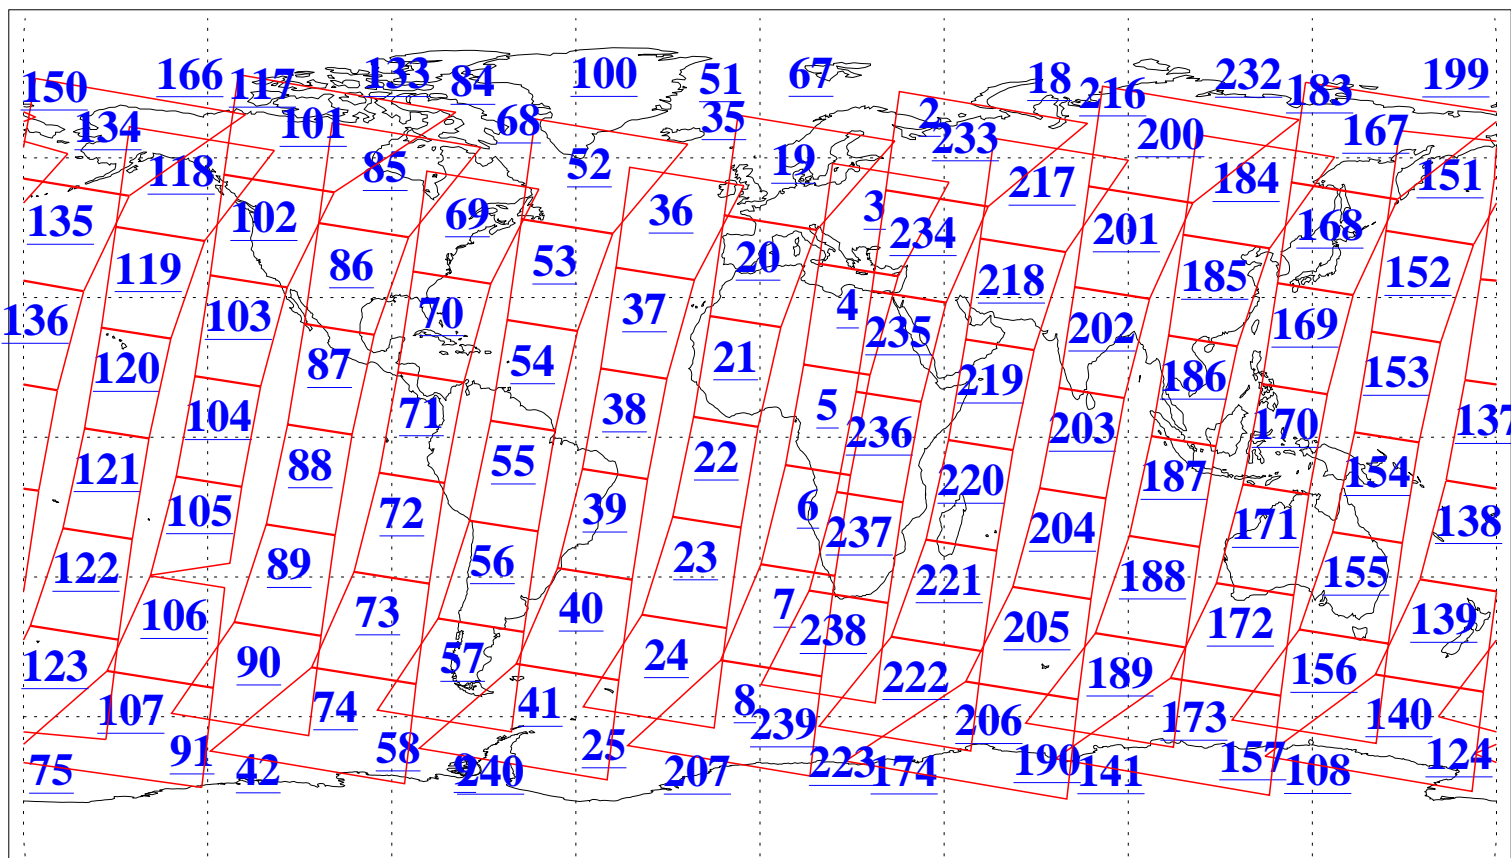

L1B Availability
AMSU Granules: 240
HSB Granules: 0
AIRS Granules: 240

18 Apr 2013
DoY 108
Aqua Day 4002
Granules: 1 to 120

Granules: 121 to 240

Legend: AMSU Available, HSB Available, AIRS Available

L1B Availability
AMSU Granules: 240
HSB Granules: 0
AIRS Granules: 240

18 Apr 2013
DoY 108
Aqua Day 4002

Ascending Granules

Descending Granules

Legend: AMSU Available, HSB Available, AIRS Available

L1B Availability
 AMSU Granules: 240
 HSB Granules: 0
 AIRS Granules: 240

18 Apr 2013
 DoY 108
 Aqua Day 4002

Northern Hemisphere Granules

Southern Hemisphere Granules

Legend: AMSU Available, HSB Available, AIRS Available