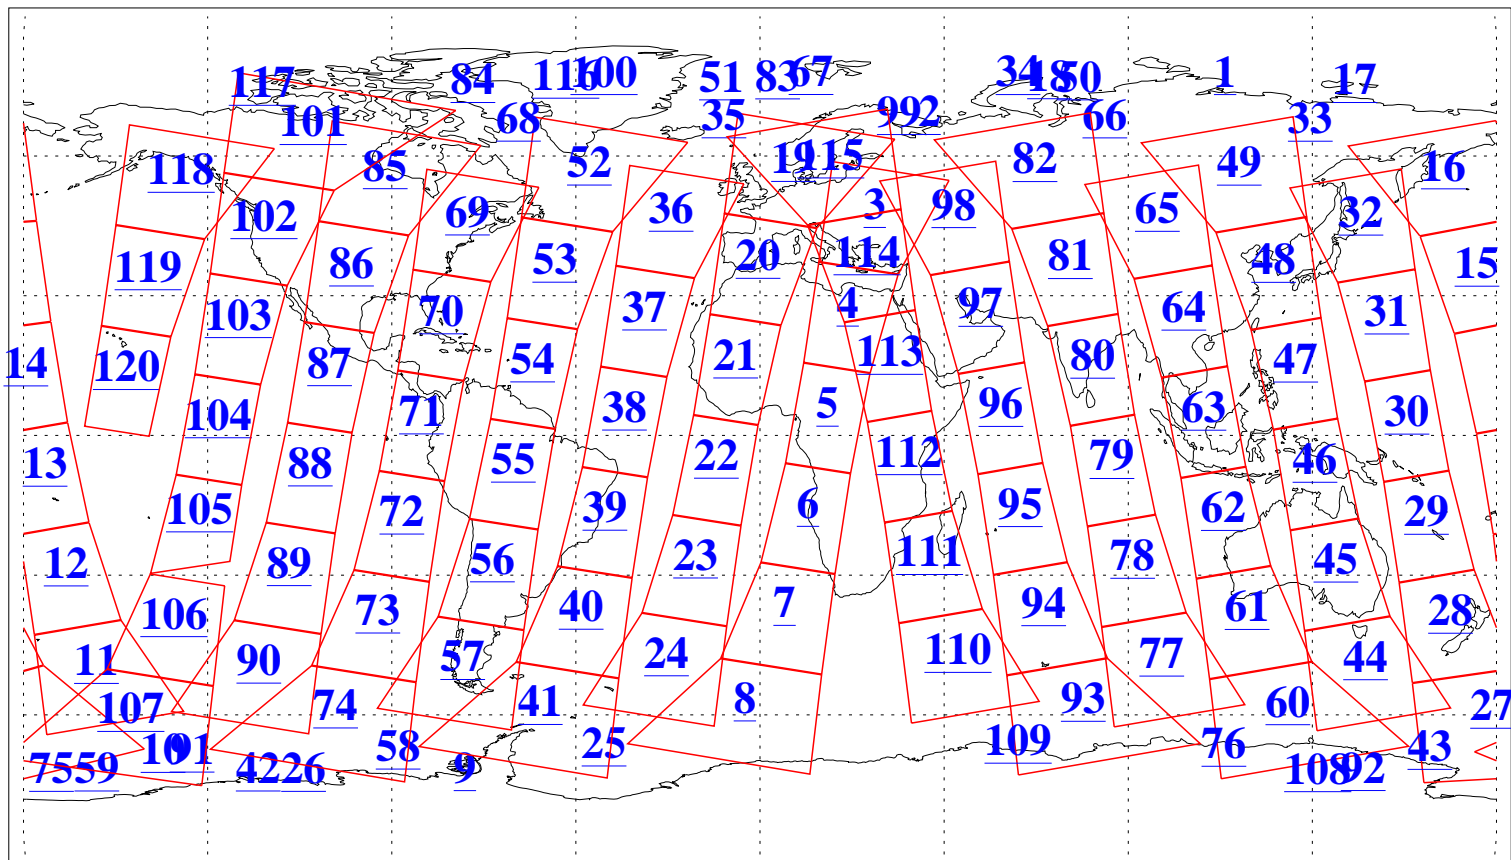

L1B Availability
AMSU Granules: 240
HSB Granules: 0
AIRS Granules: 240

18 Apr 2013
DoY 108
Aqua Day 4002
Granules: 1 to 120

Granules: 121 to 240

Legend: AMSU Available, HSB Available, AIRS Available

L1B Availability
AMSU Granules: 240
HSB Granules: 0
AIRS Granules: 240

18 Apr 2013
DoY 108
Aqua Day 4002

Ascending Granules

Descending Granules

Legend: AMSU Available, HSB Available, AIRS Available

L1B Availability
 AMSU Granules: 240
 HSB Granules: 0
 AIRS Granules: 240

18 Apr 2013
 DoY 108
 Aqua Day 4002

Northern Hemisphere Granules

Southern Hemisphere Granules

Legend: AMSU Available, HSB Available, AIRS Available