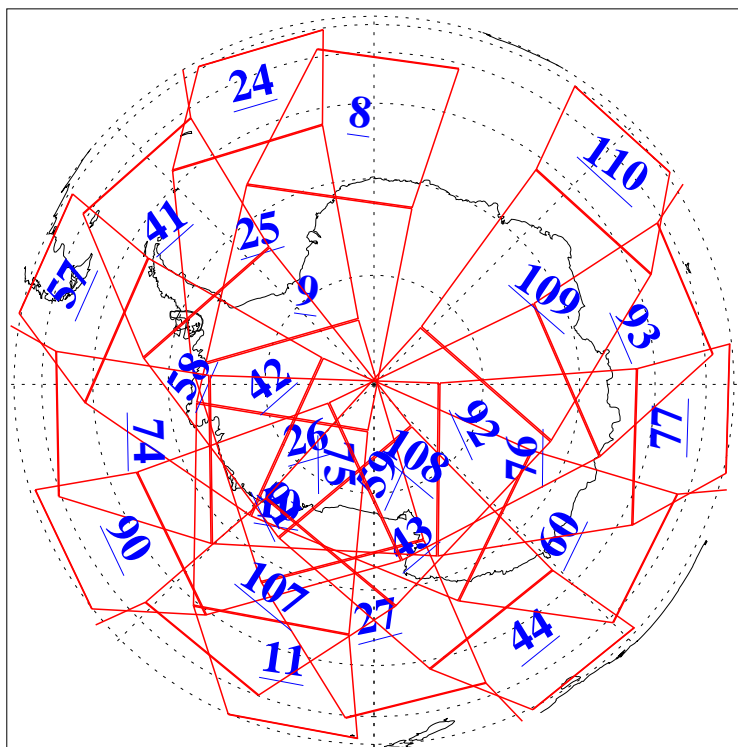

L1B Availability
AMSU Granules: 240
HSB Granules: 0
AIRS Granules: 240

18 Apr 2013
DoY 108
Aqua Day 4002
Granules: 1 to 120

Granules: 121 to 240

Legend: AMSU Available, HSB Available, AIRS Available

L1B Availability
AMSU Granules: 240
HSB Granules: 0
AIRS Granules: 240

18 Apr 2013
DoY 108
Aqua Day 4002

Ascending Granules

Descending Granules

Legend: AMSU Available, HSB Available, AIRS Available

L1B Availability
 AMSU Granules: 240
 HSB Granules: 0
 AIRS Granules: 240

18 Apr 2013
 DoY 108
 Aqua Day 4002

Northern Hemisphere Granules

Southern Hemisphere Granules

Legend: AMSU Available, HSB Available, AIRS Available