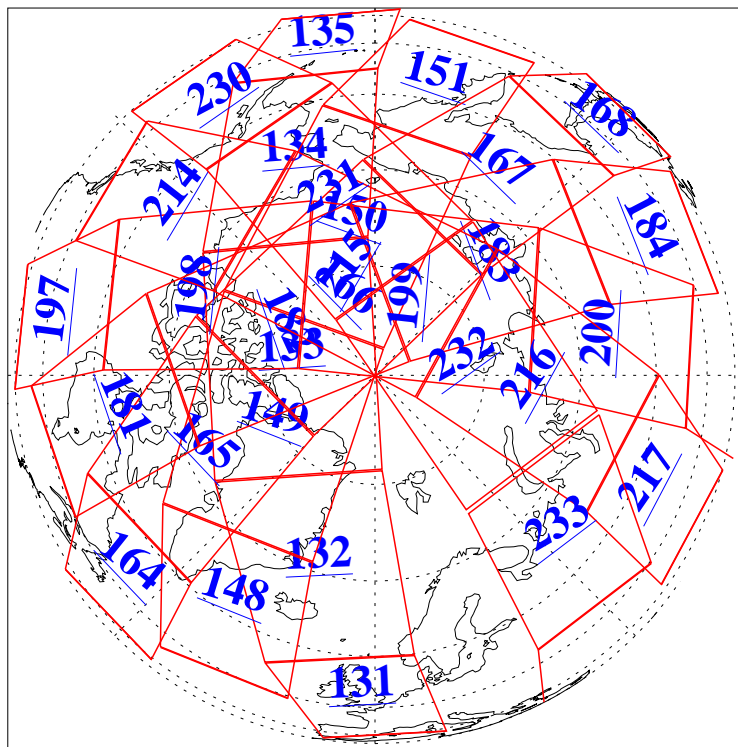

18 Apr 2013
DoY 108
Aqua Day 4002

Ascending Granules

Descending Granules

Legend: AMSU Available, HSB Available, AIRS Available

L1B Availability
 AMSU Granules: 240
 HSB Granules: 0
 AIRS Granules: 240

18 Apr 2013
 DoY 108
 Aqua Day 4002

Northern Hemisphere Granules

Southern Hemisphere Granules

Legend: AMSU Available, HSB Available, AIRS Available