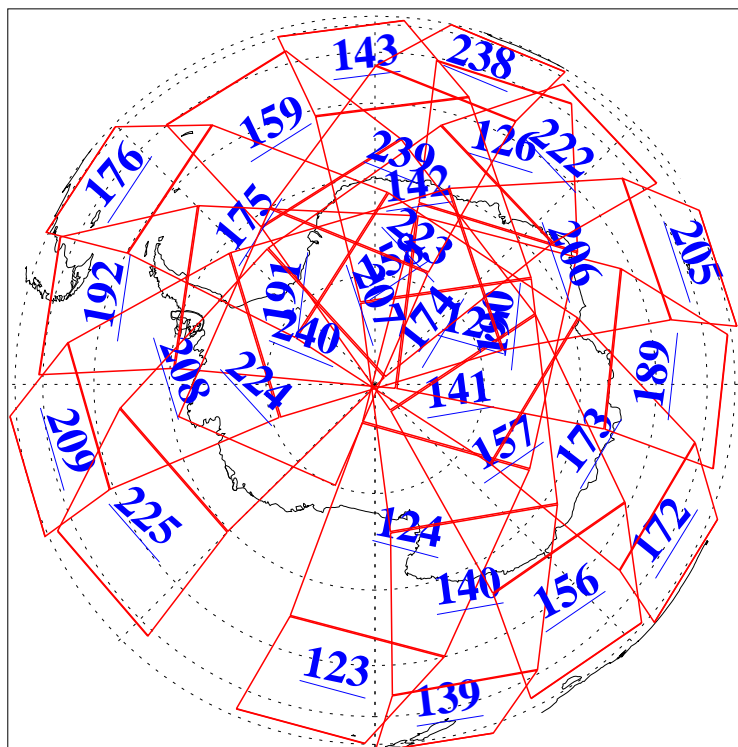

L1B Availability
AMSU Granules: 240
HSB Granules: 0
AIRS Granules: 240

18 Apr 2013
DoY 108
Aqua Day 4002
Granules: 1 to 120

Granules: 121 to 240

Legend: AMSU Available, HSB Available, AIRS Available

L1B Availability
AMSU Granules: 240
HSB Granules: 0
AIRS Granules: 240

18 Apr 2013
DoY 108
Aqua Day 4002

Ascending Granules

Descending Granules

Legend: AMSU Available, HSB Available, AIRS Available

L1B Availability
 AMSU Granules: 240
 HSB Granules: 0
 AIRS Granules: 240

18 Apr 2013
 DoY 108
 Aqua Day 4002

Northern Hemisphere Granules

Southern Hemisphere Granules

Legend: AMSU Available, HSB Available, AIRS Available