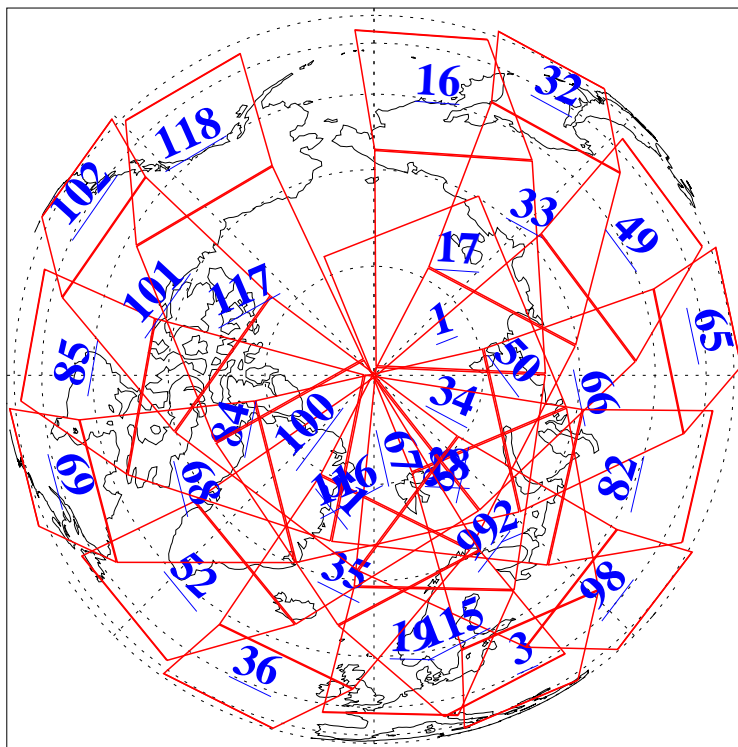

L1B Availability
AMSU Granules: 240
HSB Granules: 0
AIRS Granules: 240

18 Apr 2013
DoY 108
Aqua Day 4002
Granules: 1 to 120

Granules: 121 to 240

Legend: AMSU Available, HSB Available, AIRS Available

L1B Availability
AMSU Granules: 240
HSB Granules: 0
AIRS Granules: 240

18 Apr 2013
DoY 108
Aqua Day 4002

Ascending Granules

Descending Granules

Legend: AMSU Available, HSB Available, AIRS Available

L1B Availability
 AMSU Granules: 240
 HSB Granules: 0
 AIRS Granules: 240

18 Apr 2013
 DoY 108
 Aqua Day 4002

Northern Hemisphere Granules

Southern Hemisphere Granules

Legend: AMSU Available, HSB Available, AIRS Available