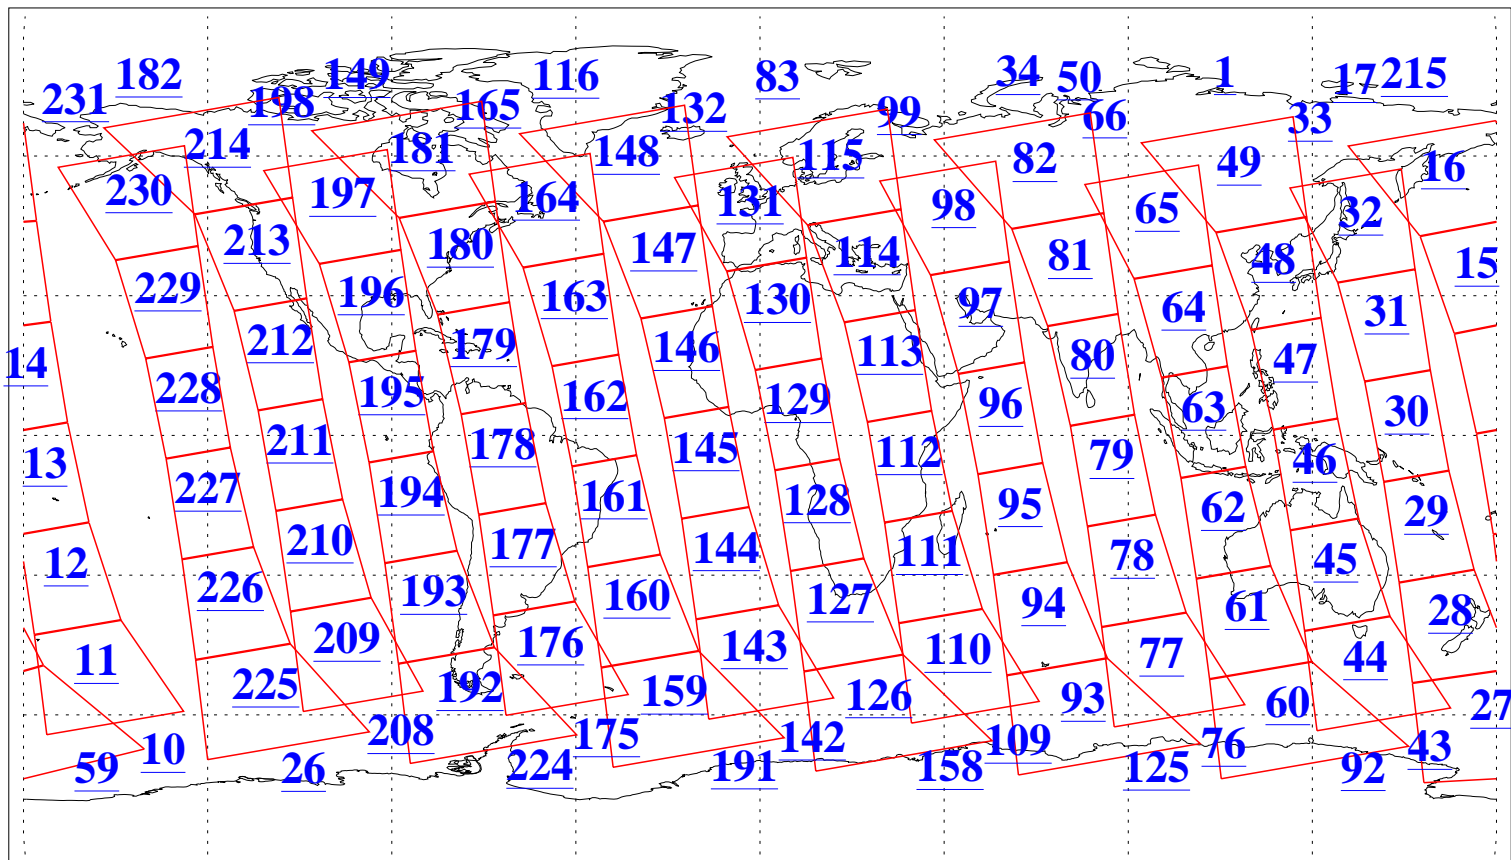

L1B Availability
AMSU Granules: 240
HSB Granules: 0
AIRS Granules: 240

18 Apr 2013
DoY 108
Aqua Day 4002
Granules: 1 to 120

Granules: 121 to 240

Legend: AMSU Available, HSB Available, AIRS Available

L1B Availability
AMSU Granules: 240
HSB Granules: 0
AIRS Granules: 240

18 Apr 2013
DoY 108
Aqua Day 4002

Ascending Granules

Descending Granules

Legend: AMSU Available, HSB Available, AIRS Available

L1B Availability
 AMSU Granules: 240
 HSB Granules: 0
 AIRS Granules: 240

18 Apr 2013
 DoY 108
 Aqua Day 4002

Northern Hemisphere Granules

Southern Hemisphere Granules

Legend: AMSU Available, HSB Available, AIRS Available