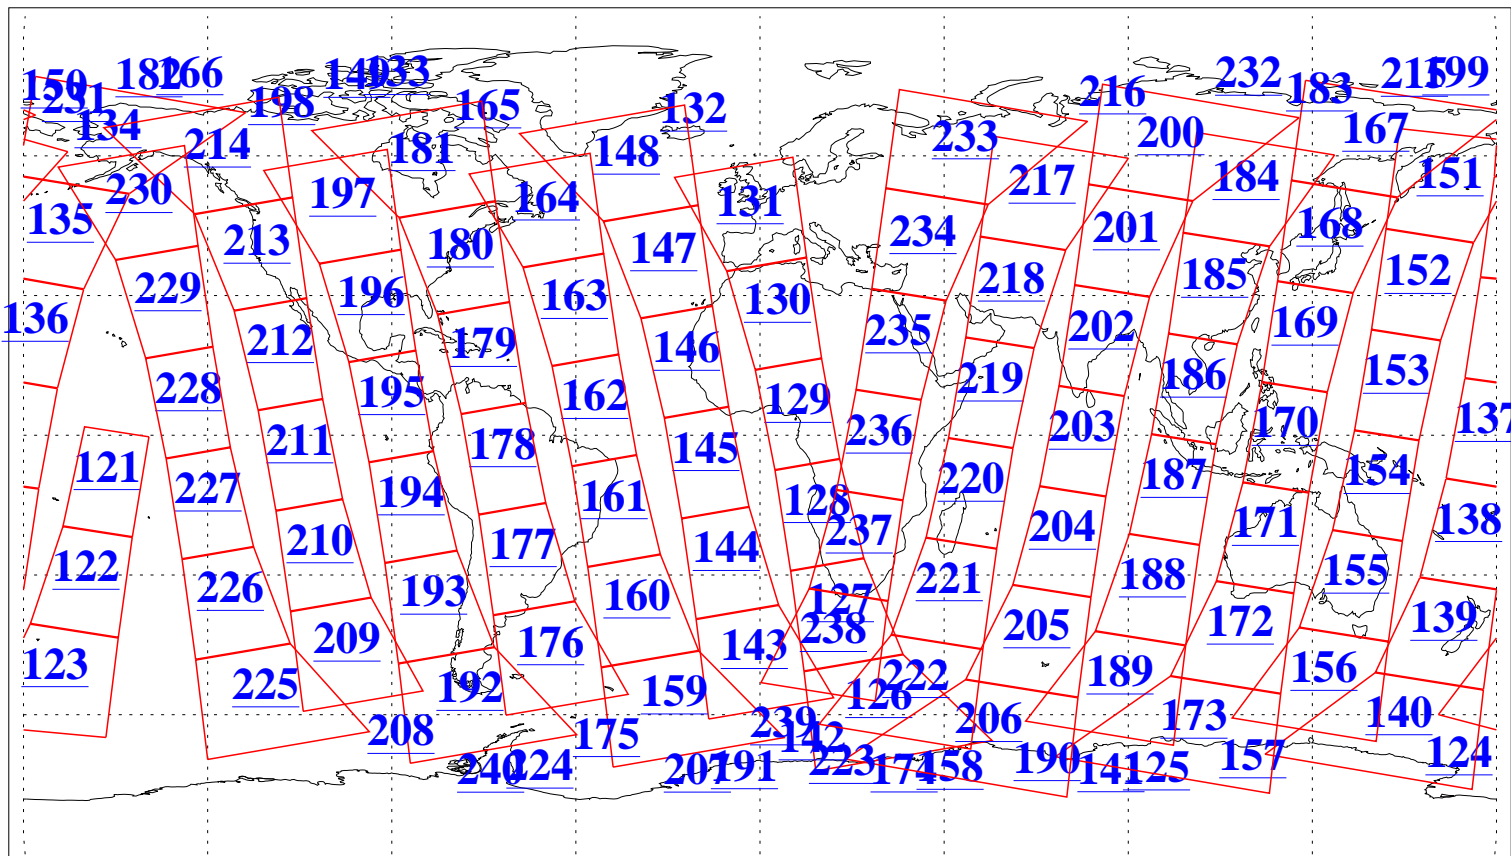

L1B Availability
AMSU Granules: 240
HSB Granules: 0
AIRS Granules: 240

18 Apr 2013
DoY 108
Aqua Day 4002
Granules: 1 to 120

Granules: 121 to 240

Legend: AMSU Available, HSB Available, AIRS Available

L1B Availability
AMSU Granules: 240
HSB Granules: 0
AIRS Granules: 240

18 Apr 2013
DoY 108
Aqua Day 4002

Ascending Granules

Descending Granules

Legend: AMSU Available, HSB Available, AIRS Available

L1B Availability
 AMSU Granules: 240
 HSB Granules: 0
 AIRS Granules: 240

18 Apr 2013
 DoY 108
 Aqua Day 4002

Northern Hemisphere Granules

Southern Hemisphere Granules

Legend: AMSU Available, HSB Available, AIRS Available