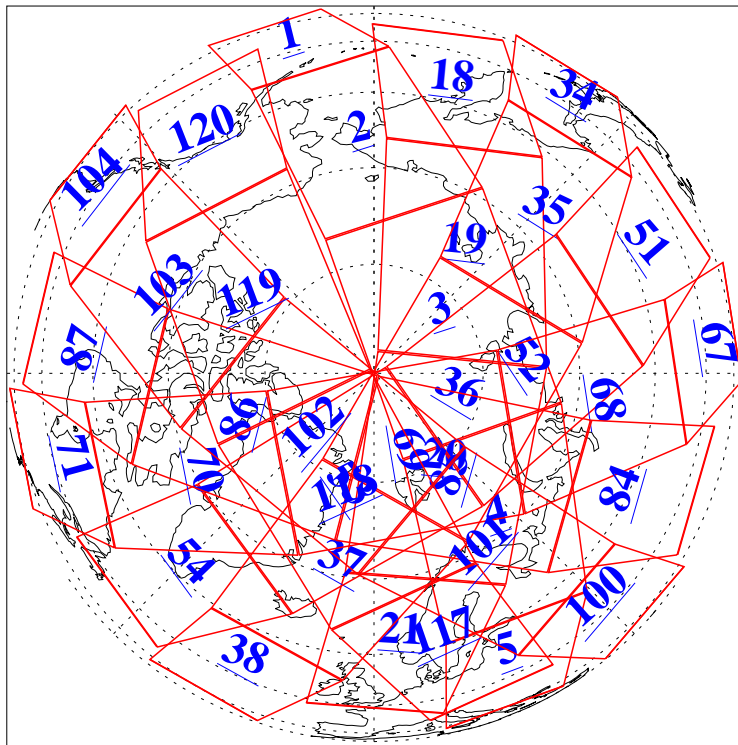

L1B Availability
AMSU Granules: 240
HSB Granules: 0
AIRS Granules: 218

16 Apr 2013
DoY 106
Aqua Day 4000
Granules: 1 to 120

Granules: 121 to 240

Legend: AMSU Available, HSB Available, AIRS Available

L1B Availability
AMSU Granules: 240
HSB Granules: 0
AIRS Granules: 218

16 Apr 2013
DoY 106
Aqua Day 4000
Ascending Granules

Descending Granules

Legend: AMSU Available, HSB Available, AIRS Available

L1B Availability
 AMSU Granules: 240
 HSB Granules: 0
 AIRS Granules: 218

16 Apr 2013
 DoY 106
 Aqua Day 4000

Northern Hemisphere Granules

Southern Hemisphere Granules

Legend: AMSU Available, ~~HSB Available~~, AIRS Available