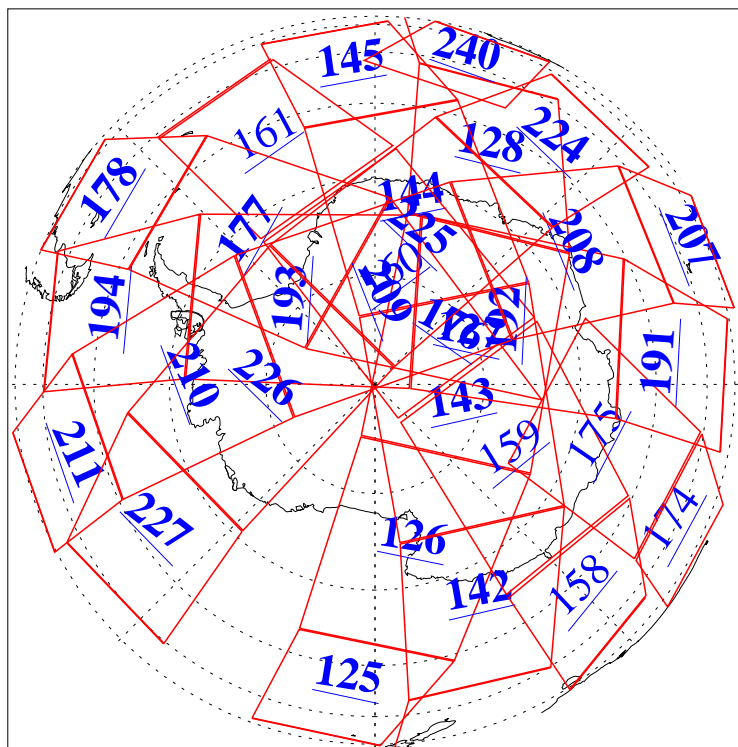

L1B Availability
AMSU Granules: 240
HSB Granules: 0
AIRS Granules: 218

16 Apr 2013
DoY 106
Aqua Day 4000
Granules: 1 to 120

Granules: 121 to 240

Legend: AMSU Available, HSB Available, AIRS Available

L1B Availability
AMSU Granules: 240
HSB Granules: 0
AIRS Granules: 218

16 Apr 2013
DoY 106
Aqua Day 4000
Ascending Granules

Descending Granules

Legend: AMSU Available, HSB Available, AIRS Available

L1B Availability
 AMSU Granules: 240
 HSB Granules: 0
 AIRS Granules: 218

16 Apr 2013
 DoY 106
 Aqua Day 4000

Northern Hemisphere Granules

Southern Hemisphere Granules

Legend: AMSU Available, ~~HSB Available~~, AIRS Available