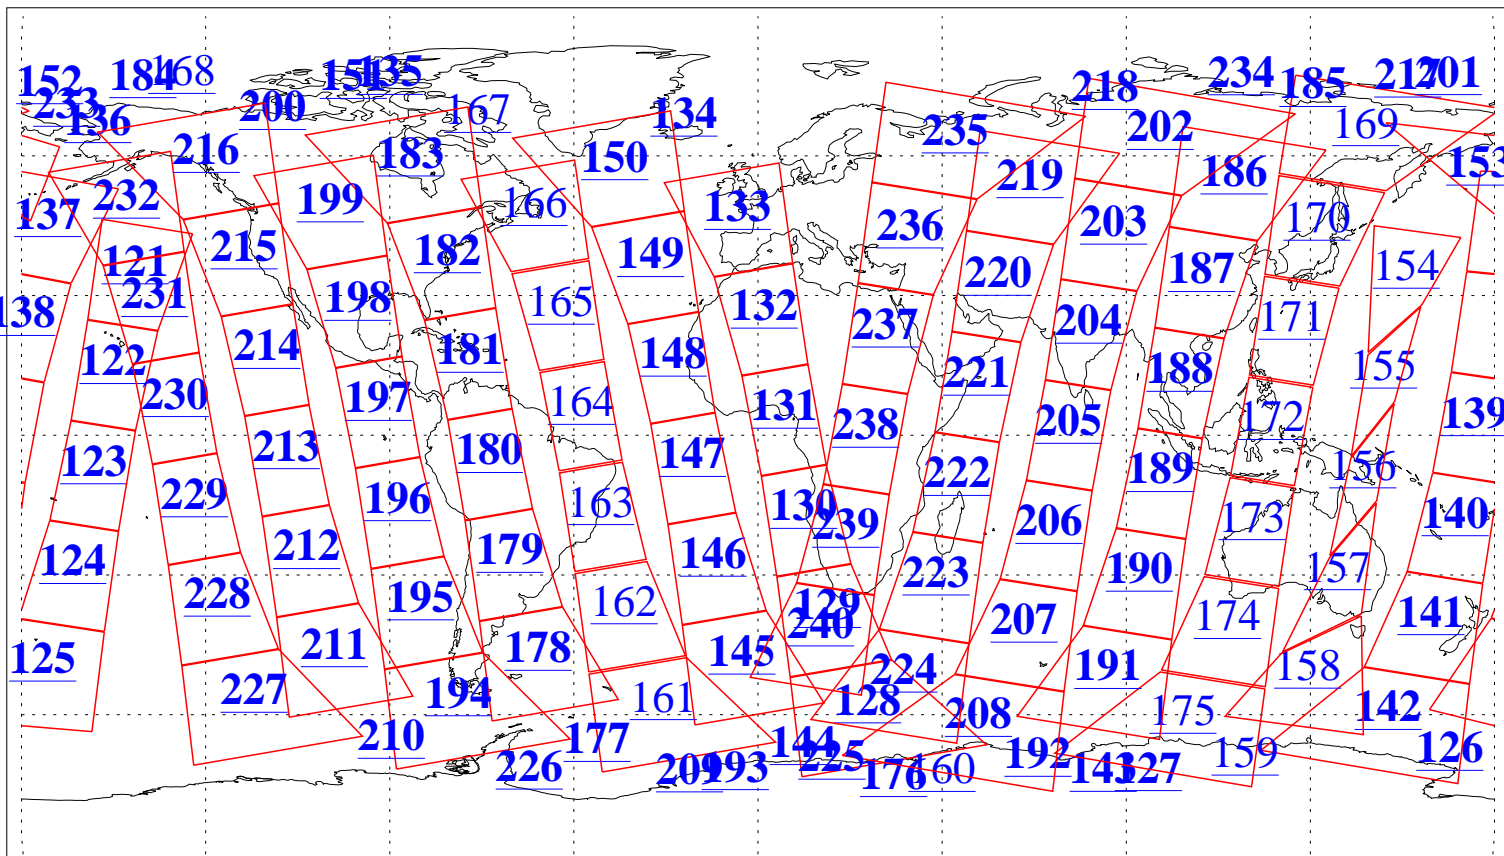

L1B Availability
AMSU Granules: 240
HSB Granules: 0
AIRS Granules: 218

16 Apr 2013
DoY 106
Aqua Day 4000
Granules: 1 to 120

Granules: 121 to 240

Legend: AMSU Available, HSB Available, AIRS Available

L1B Availability
AMSU Granules: 240
HSB Granules: 0
AIRS Granules: 218

16 Apr 2013
DoY 106
Aqua Day 4000
Ascending Granules

Descending Granules

Legend: AMSU Available, HSB Available, AIRS Available

L1B Availability
 AMSU Granules: 240
 HSB Granules: 0
 AIRS Granules: 218

16 Apr 2013
 DoY 106
 Aqua Day 4000

Northern Hemisphere Granules

Southern Hemisphere Granules

Legend: AMSU Available, ~~HSB Available~~, AIRS Available