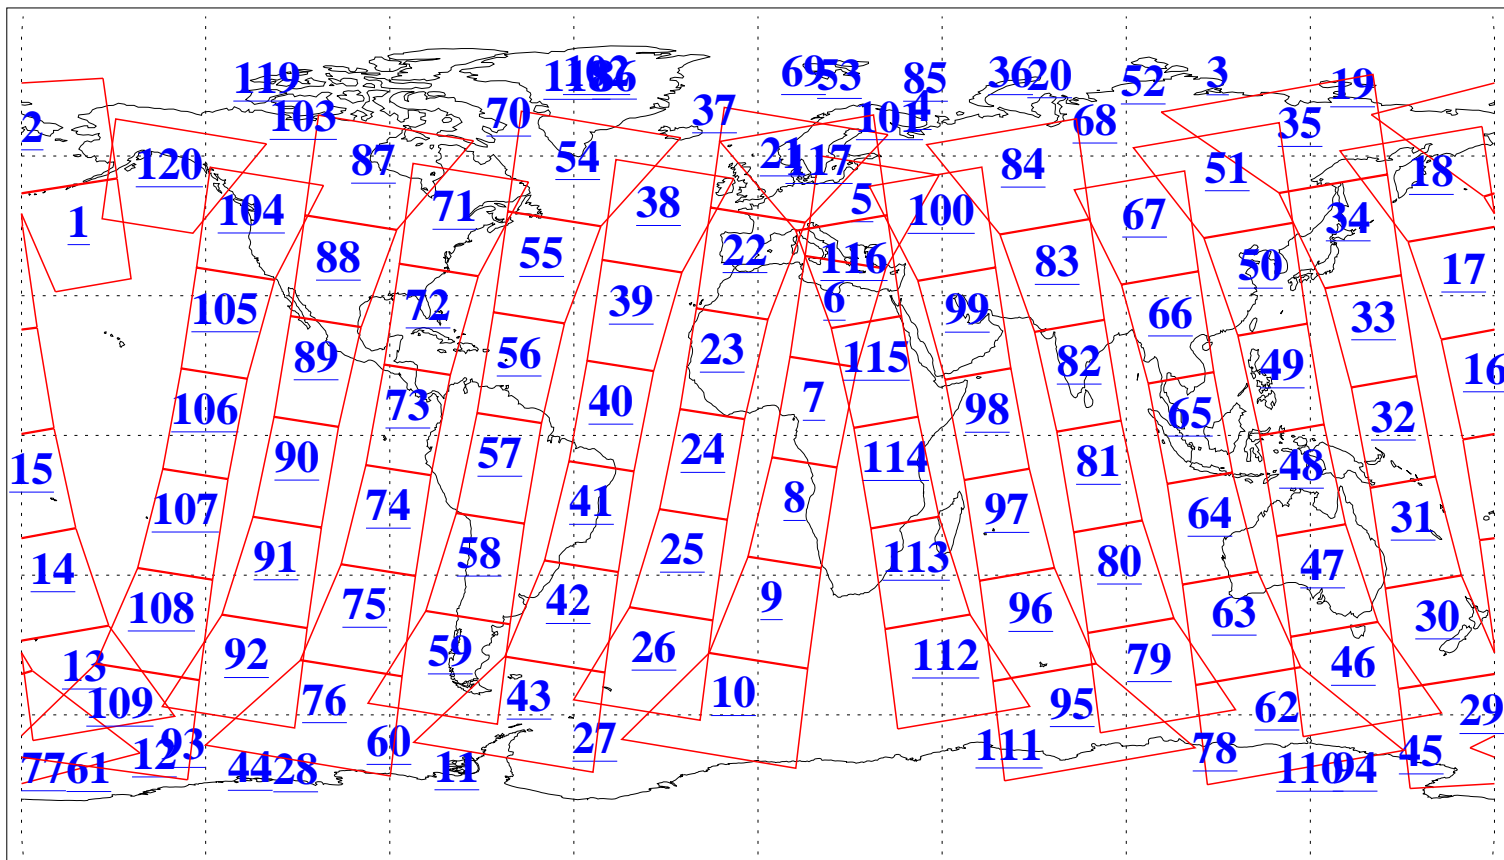

L1B Availability
AMSU Granules: 240
HSB Granules: 0
AIRS Granules: 218

16 Apr 2013
DoY 106
Aqua Day 4000
Granules: 1 to 120

Granules: 121 to 240

Legend: AMSU Available, HSB Available, AIRS Available

L1B Availability
AMSU Granules: 240
HSB Granules: 0
AIRS Granules: 218

16 Apr 2013
DoY 106
Aqua Day 4000
Ascending Granules

Descending Granules

Legend: AMSU Available, HSB Available, AIRS Available

L1B Availability
 AMSU Granules: 240
 HSB Granules: 0
 AIRS Granules: 218

16 Apr 2013
 DoY 106
 Aqua Day 4000

Northern Hemisphere Granules

Southern Hemisphere Granules

Legend: AMSU Available, ~~HSB Available~~, AIRS Available