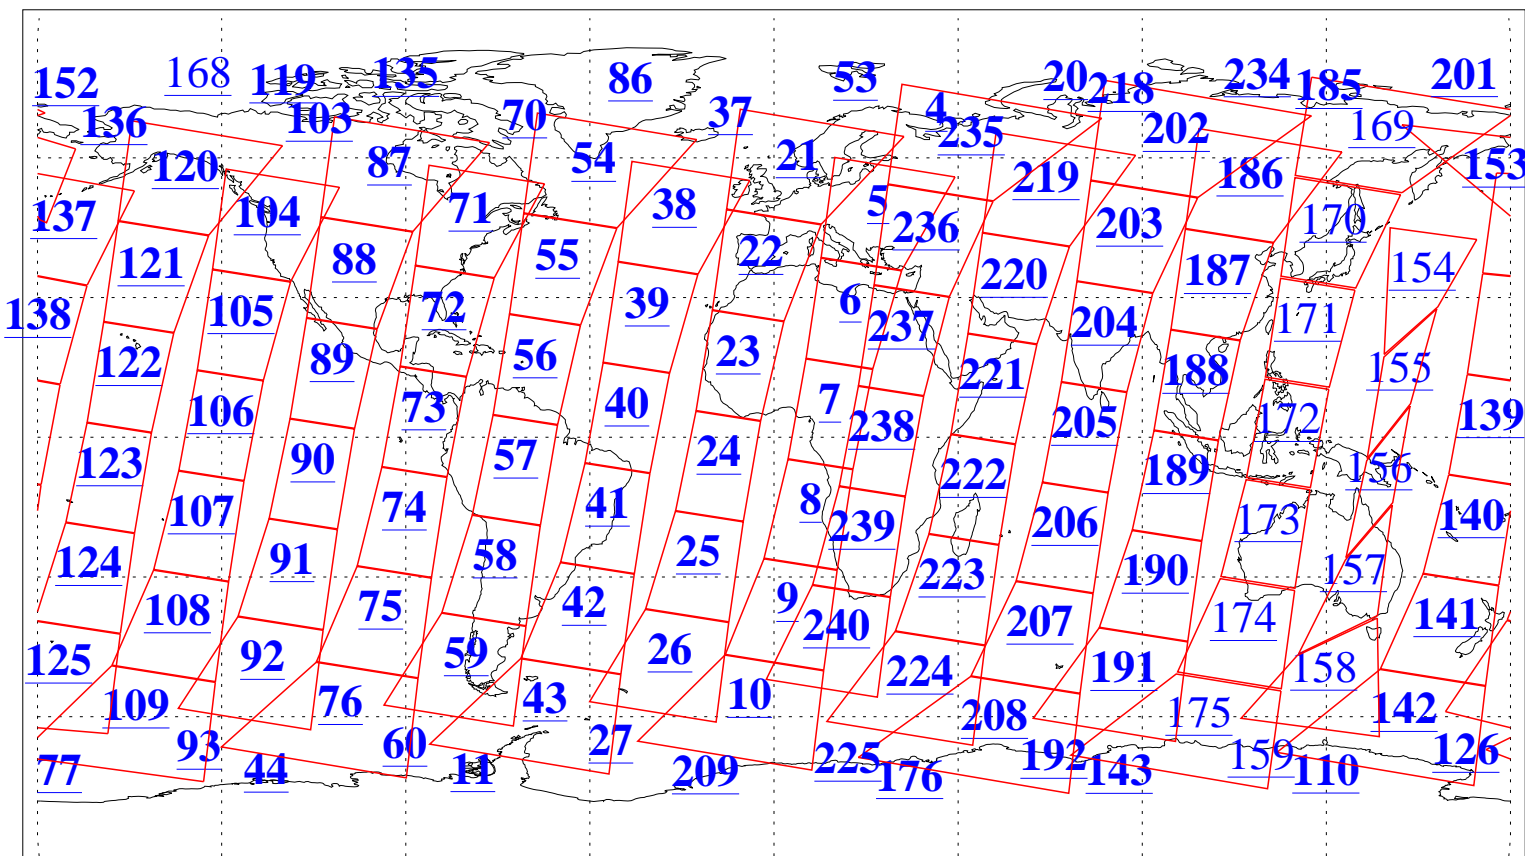

L1B Availability
AMSU Granules: 240
HSB Granules: 0
AIRS Granules: 218

16 Apr 2013
DoY 106
Aqua Day 4000
Granules: 1 to 120

Granules: 121 to 240

Legend: AMSU Available, HSB Available, AIRS Available

L1B Availability
AMSU Granules: 240
HSB Granules: 0
AIRS Granules: 218

16 Apr 2013
DoY 106
Aqua Day 4000
Ascending Granules

Descending Granules

Legend: AMSU Available, HSB Available, AIRS Available

L1B Availability
 AMSU Granules: 240
 HSB Granules: 0
 AIRS Granules: 218

16 Apr 2013
 DoY 106
 Aqua Day 4000