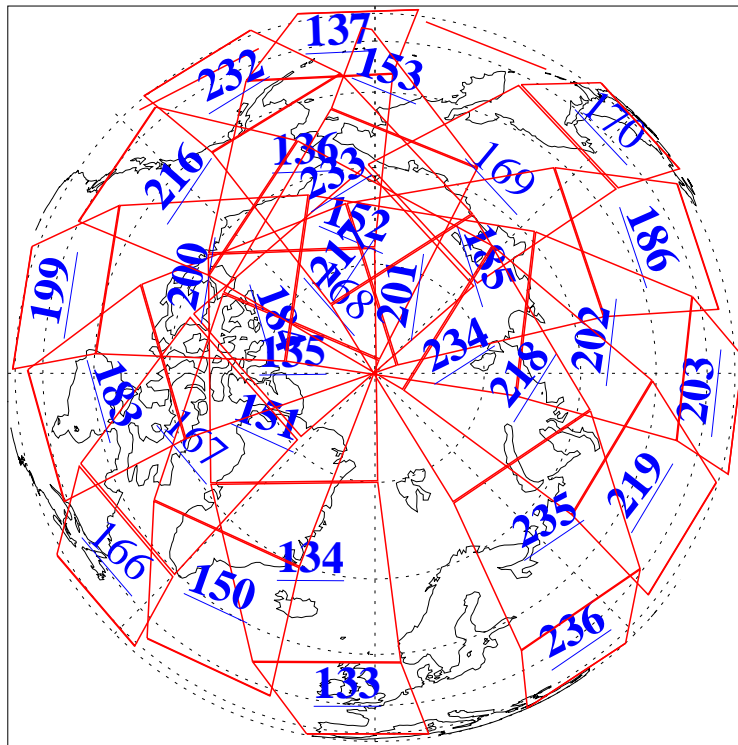

L1B Availability
AMSU Granules: 240
HSB Granules: 0
AIRS Granules: 218

16 Apr 2013
DoY 106
Aqua Day 4000
Granules: 1 to 120

Granules: 121 to 240

Legend: AMSU Available, HSB Available, AIRS Available

L1B Availability
AMSU Granules: 240
HSB Granules: 0
AIRS Granules: 218

16 Apr 2013
DoY 106
Aqua Day 4000
Ascending Granules

Descending Granules

Legend: AMSU Available, HSB Available, AIRS Available

L1B Availability
 AMSU Granules: 240
 HSB Granules: 0
 AIRS Granules: 218

16 Apr 2013
 DoY 106
 Aqua Day 4000

Northern Hemisphere Granules

Southern Hemisphere Granules

Legend: AMSU Available, ~~HSB Available~~, AIRS Available