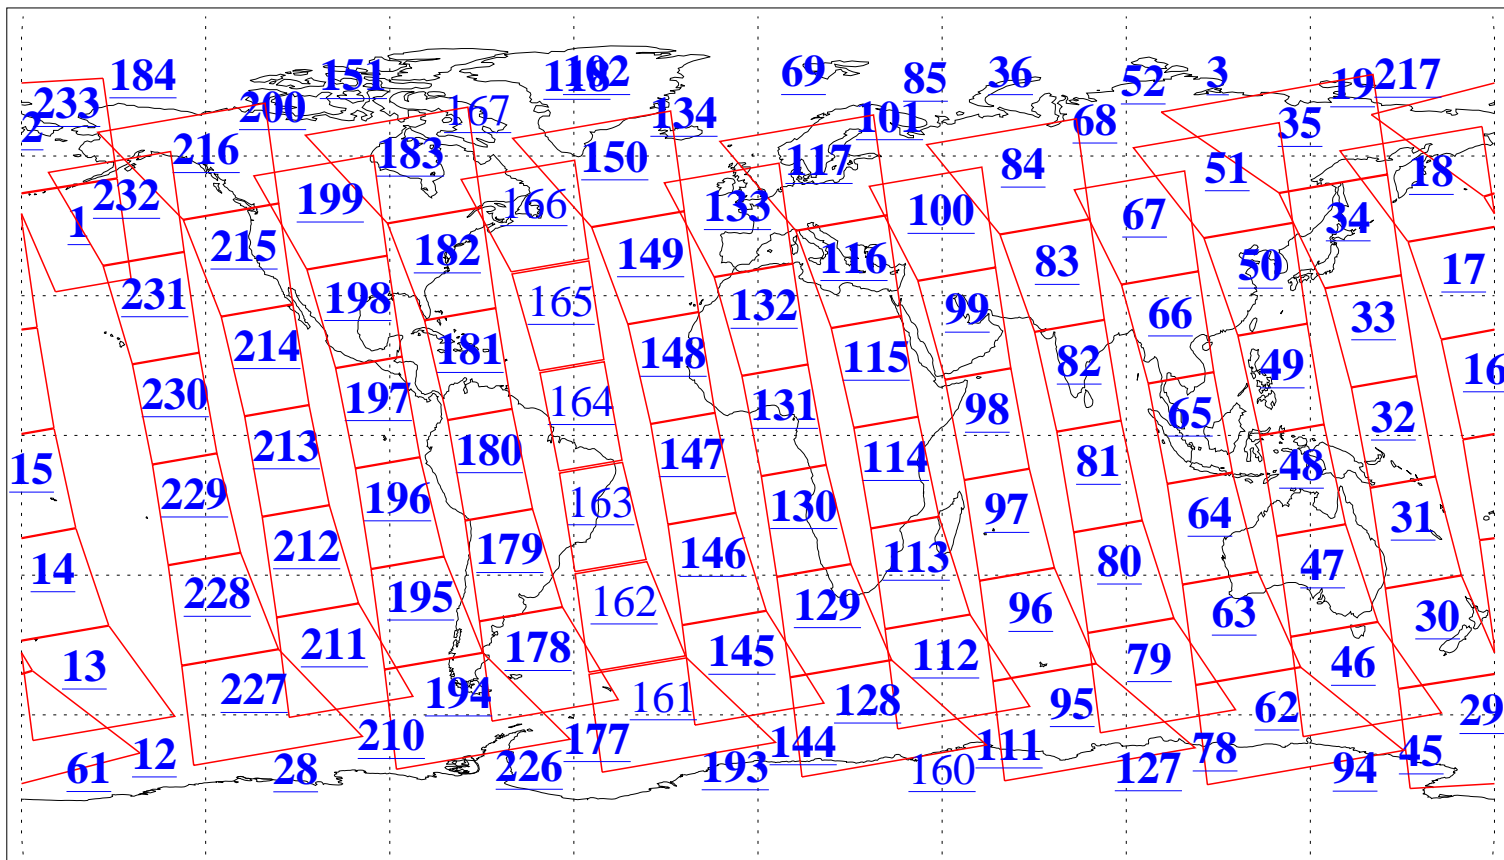

L1B Availability
AMSU Granules: 240
HSB Granules: 0
AIRS Granules: 218

16 Apr 2013
DoY 106
Aqua Day 4000
Granules: 1 to 120

Granules: 121 to 240

Legend: AMSU Available, HSB Available, AIRS Available

L1B Availability
AMSU Granules: 240
HSB Granules: 0
AIRS Granules: 218

16 Apr 2013
DoY 106
Aqua Day 4000
Ascending Granules

Descending Granules

Legend: AMSU Available, HSB Available, AIRS Available

L1B Availability
 AMSU Granules: 240
 HSB Granules: 0
 AIRS Granules: 218

16 Apr 2013
 DoY 106
 Aqua Day 4000

Northern Hemisphere Granules

Southern Hemisphere Granules

Legend: AMSU Available, ~~HSB Available~~, AIRS Available