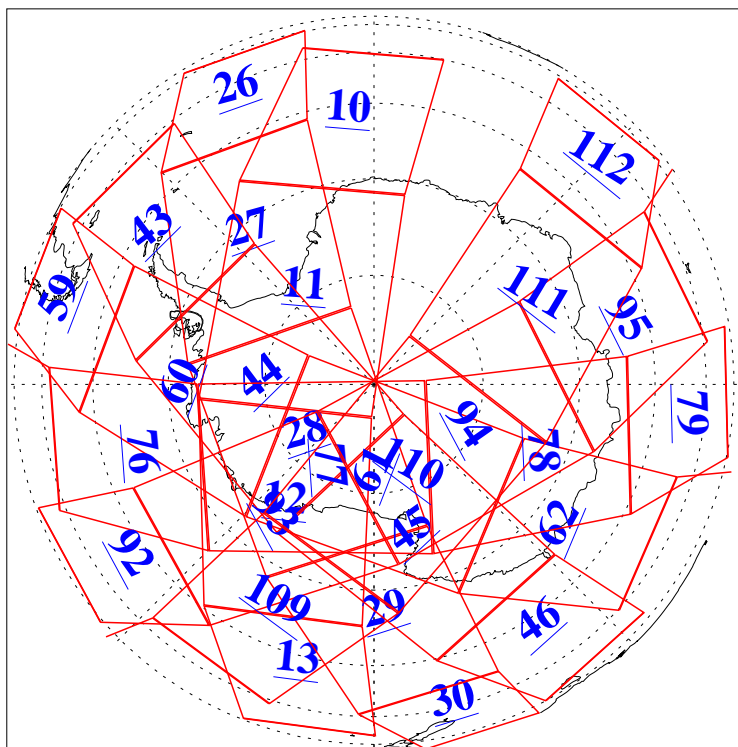

L1B Availability
AMSU Granules: 240
HSB Granules: 0
AIRS Granules: 218

16 Apr 2013
DoY 106
Aqua Day 4000
Granules: 1 to 120

Granules: 121 to 240

Legend: AMSU Available, HSB Available, AIRS Available

L1B Availability
AMSU Granules: 240
HSB Granules: 0
AIRS Granules: 218

16 Apr 2013
DoY 106
Aqua Day 4000
Ascending Granules

Descending Granules

Legend: AMSU Available, HSB Available, AIRS Available

L1B Availability
 AMSU Granules: 240
 HSB Granules: 0
 AIRS Granules: 218

16 Apr 2013
 DoY 106
 Aqua Day 4000

Northern Hemisphere Granules

Southern Hemisphere Granules

Legend: AMSU Available, ~~HSB Available~~, AIRS Available