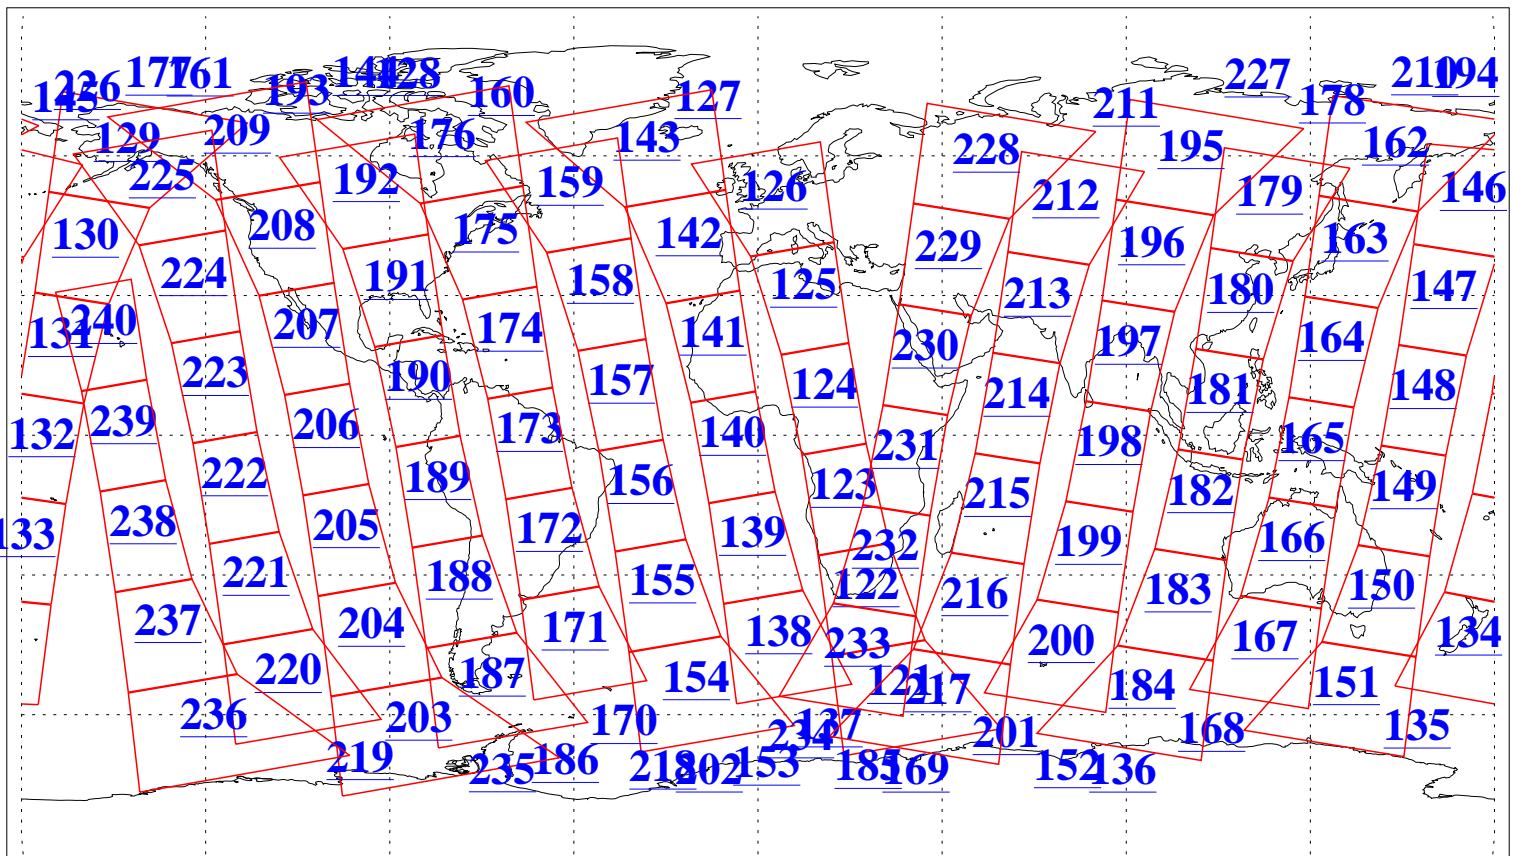

L1B Availability  
AMSU Granules: 240  
HSB Granules: 0  
AIRS Granules: 240

15 Apr 2013  
DoY 105  
Aqua Day 3999  
Granules: 1 to 120

Granules: 121 to 240

Legend: AMSU Available, HSB Available, AIRS Available

L1B Availability  
AMSU Granules: 240  
HSB Granules: 0  
AIRS Granules: 240

15 Apr 2013  
DoY 105  
Aqua Day 3999

Ascending Granules

Descending Granules

Legend: AMSU Available, HSB Available, AIRS Available

L1B Availability  
 AMSU Granules: 240  
 HSB Granules: 0  
 AIRS Granules: 240

15 Apr 2013  
 DoY 105  
 Aqua Day 3999

Northern Hemisphere Granules

Southern Hemisphere Granules

Legend: AMSU Available, HSB Available, AIRS Available