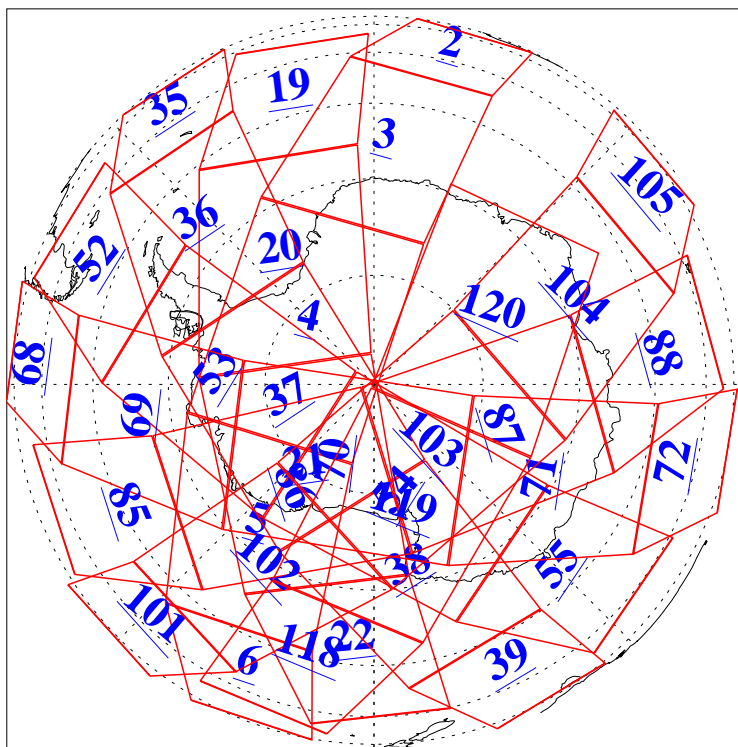

L1B Availability  
AMSU Granules: 240  
HSB Granules: 0  
AIRS Granules: 240

15 Apr 2013  
DoY 105  
Aqua Day 3999  
Granules: 1 to 120

Granules: 121 to 240

Legend: AMSU Available, HSB Available, AIRS Available

L1B Availability  
AMSU Granules: 240  
HSB Granules: 0  
AIRS Granules: 240

15 Apr 2013  
DoY 105  
Aqua Day 3999

Ascending Granules

Descending Granules

Legend: AMSU Available, HSB Available, AIRS Available

L1B Availability  
 AMSU Granules: 240  
 HSB Granules: 0  
 AIRS Granules: 240

15 Apr 2013  
 DoY 105  
 Aqua Day 3999

Northern Hemisphere Granules

Southern Hemisphere Granules

Legend: AMSU Available, HSB Available, AIRS Available