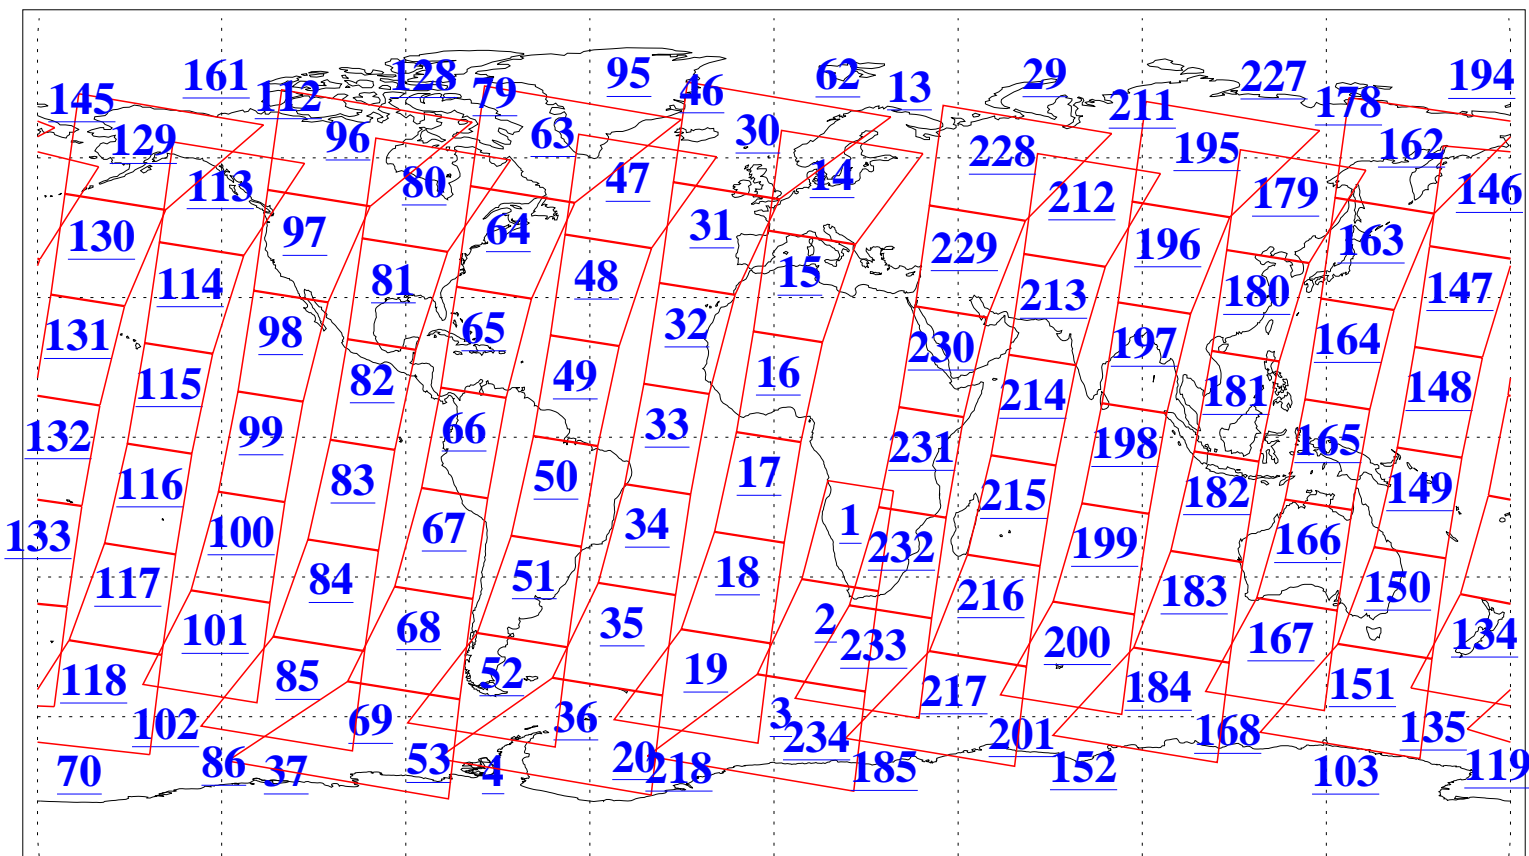

L1B Availability  
AMSU Granules: 240  
HSB Granules: 0  
AIRS Granules: 240

15 Apr 2013  
DoY 105  
Aqua Day 3999  
Granules: 1 to 120

Granules: 121 to 240

Legend: AMSU Available, HSB Available, AIRS Available

L1B Availability  
AMSU Granules: 240  
HSB Granules: 0  
AIRS Granules: 240

15 Apr 2013  
DoY 105  
Aqua Day 3999

Ascending Granules

Descending Granules

Legend: AMSU Available, HSB Available, AIRS Available

L1B Availability  
 AMSU Granules: 240  
 HSB Granules: 0  
 AIRS Granules: 240

15 Apr 2013  
 DoY 105  
 Aqua Day 3999

Northern Hemisphere Granules

Southern Hemisphere Granules

Legend: AMSU Available, HSB Available, AIRS Available