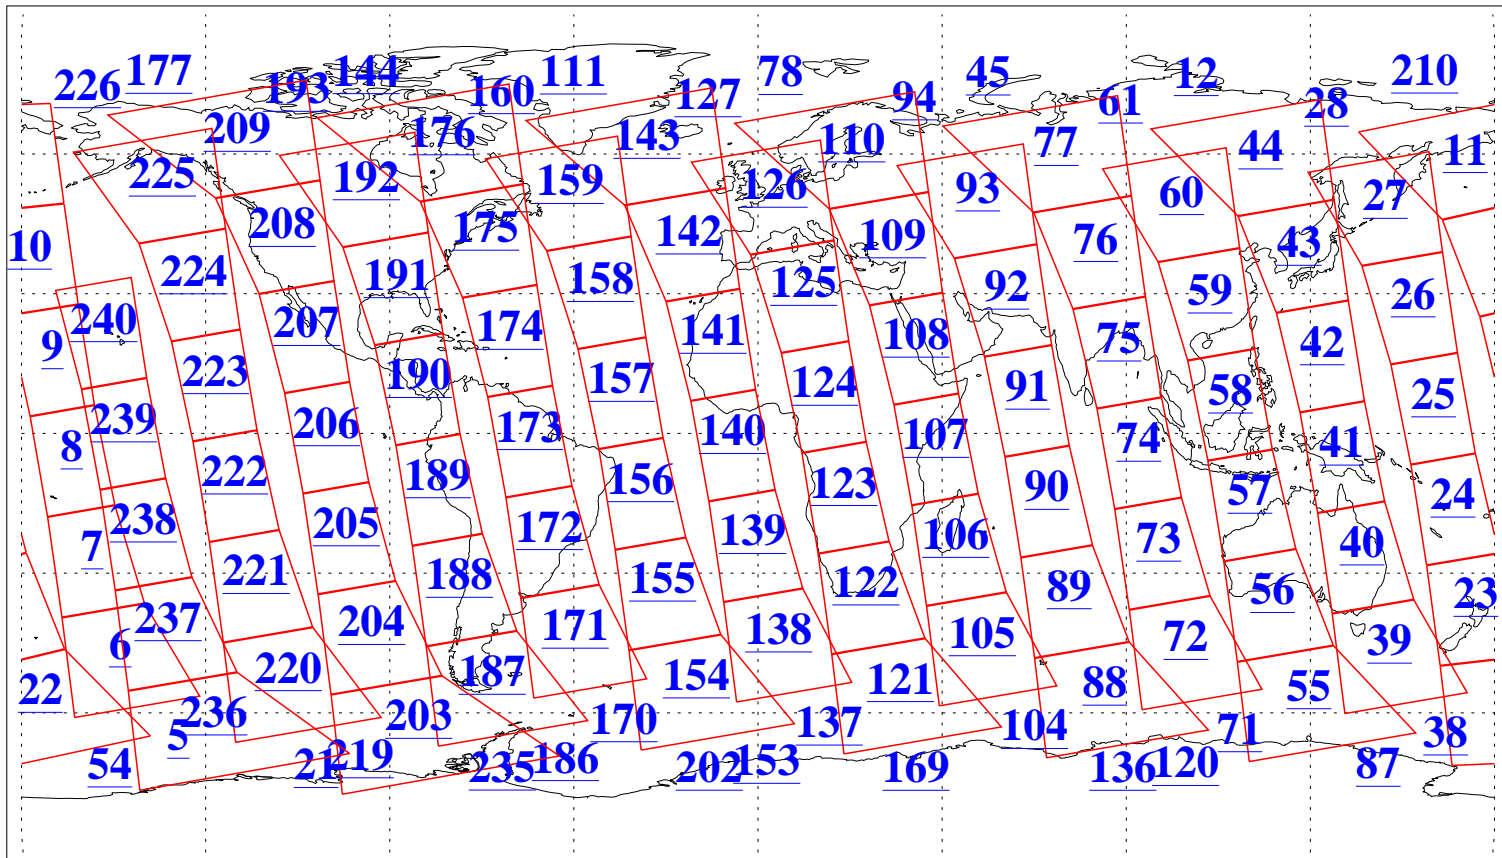

L1B Availability  
AMSU Granules: 240  
HSB Granules: 0  
AIRS Granules: 240

15 Apr 2013  
DoY 105  
Aqua Day 3999  
Granules: 1 to 120

Granules: 121 to 240

Legend: AMSU Available, HSB Available, AIRS Available

L1B Availability  
AMSU Granules: 240  
HSB Granules: 0  
AIRS Granules: 240

15 Apr 2013  
DoY 105  
Aqua Day 3999

Ascending Granules

Descending Granules

Legend: AMSU Available, HSB Available, AIRS Available

L1B Availability  
 AMSU Granules: 240  
 HSB Granules: 0  
 AIRS Granules: 240

15 Apr 2013  
 DoY 105  
 Aqua Day 3999

Northern Hemisphere Granules

Southern Hemisphere Granules

Legend: AMSU Available, HSB Available, AIRS Available