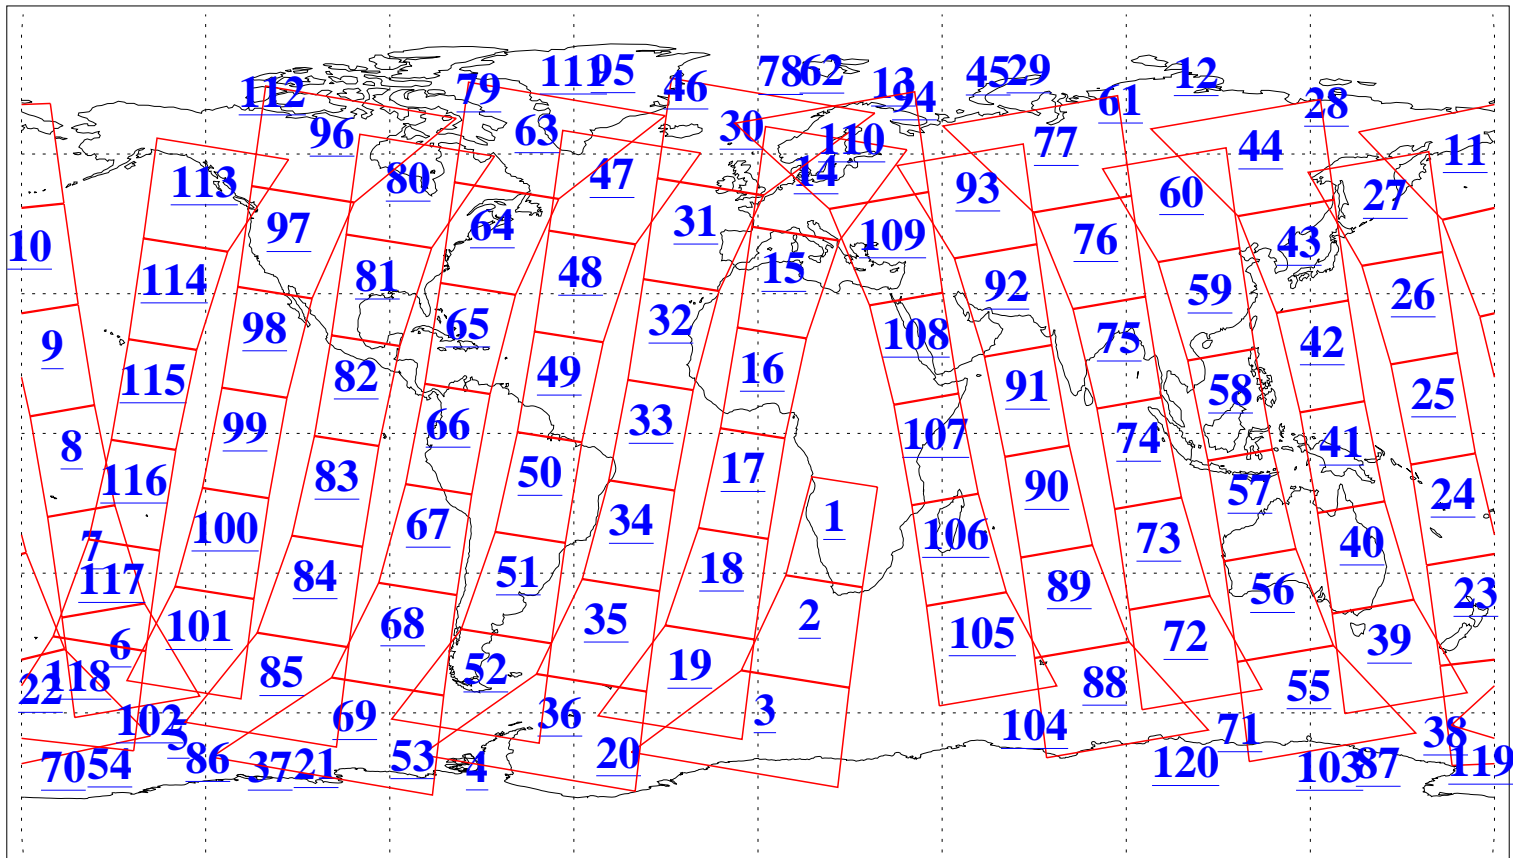

L1B Availability  
AMSU Granules: 240  
HSB Granules: 0  
AIRS Granules: 240

15 Apr 2013  
DoY 105  
Aqua Day 3999  
Granules: 1 to 120

Granules: 121 to 240

Legend: AMSU Available, HSB Available, AIRS Available

L1B Availability  
AMSU Granules: 240  
HSB Granules: 0  
AIRS Granules: 240

15 Apr 2013  
DoY 105  
Aqua Day 3999

Ascending Granules

Descending Granules

Legend: AMSU Available, HSB Available, AIRS Available

L1B Availability  
 AMSU Granules: 240  
 HSB Granules: 0  
 AIRS Granules: 240

15 Apr 2013  
 DoY 105  
 Aqua Day 3999

Northern Hemisphere Granules

Southern Hemisphere Granules

Legend: AMSU Available, HSB Available, AIRS Available