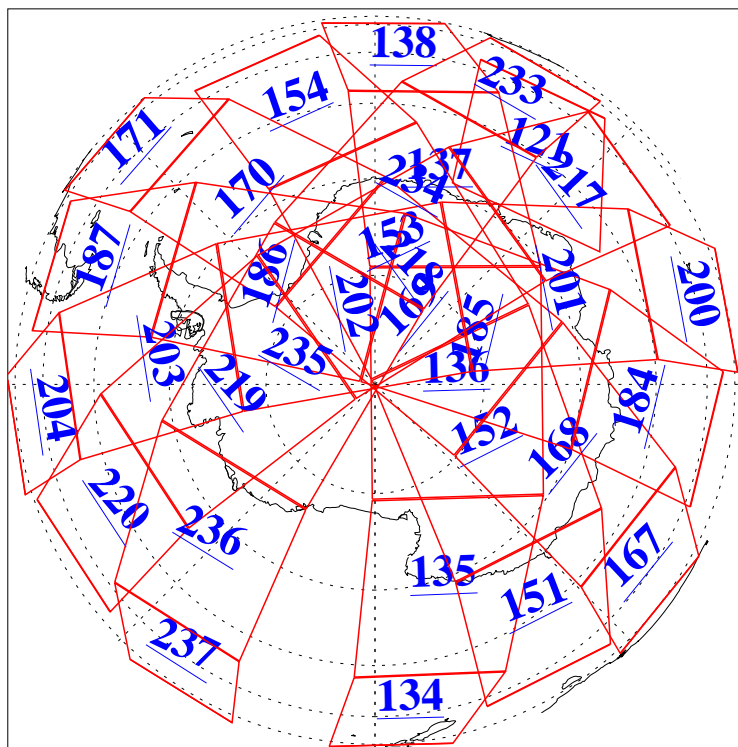

L1B Availability  
AMSU Granules: 240  
HSB Granules: 0  
AIRS Granules: 240

15 Apr 2013  
DoY 105  
Aqua Day 3999  
Granules: 1 to 120

Granules: 121 to 240

Legend: AMSU Available, HSB Available, AIRS Available

L1B Availability  
AMSU Granules: 240  
HSB Granules: 0  
AIRS Granules: 240

15 Apr 2013  
DoY 105  
Aqua Day 3999

Ascending Granules

Descending Granules

Legend: AMSU Available, HSB Available, AIRS Available

L1B Availability  
 AMSU Granules: 240  
 HSB Granules: 0  
 AIRS Granules: 240

15 Apr 2013  
 DoY 105  
 Aqua Day 3999

Northern Hemisphere Granules

Southern Hemisphere Granules

Legend: AMSU Available, HSB Available, AIRS Available