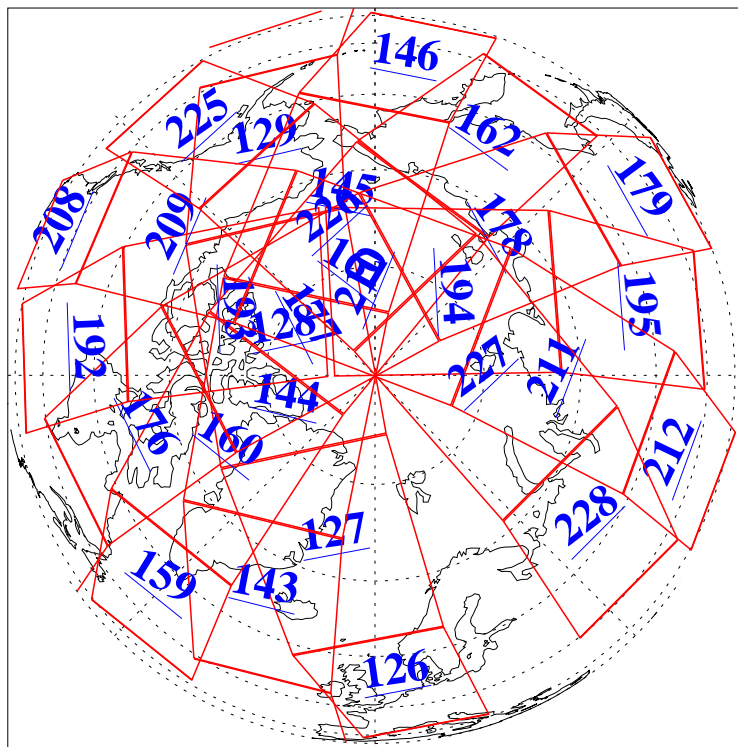

L1B Availability  
AMSU Granules: 240  
HSB Granules: 0  
AIRS Granules: 240

15 Apr 2013  
DoY 105  
Aqua Day 3999  
Granules: 1 to 120

Granules: 121 to 240

Legend: AMSU Available, HSB Available, AIRS Available

L1B Availability  
AMSU Granules: 240  
HSB Granules: 0  
AIRS Granules: 240

15 Apr 2013  
DoY 105  
Aqua Day 3999

Ascending Granules

Descending Granules

Legend: AMSU Available, HSB Available, AIRS Available

L1B Availability  
 AMSU Granules: 240  
 HSB Granules: 0  
 AIRS Granules: 240

15 Apr 2013  
 DoY 105  
 Aqua Day 3999

Northern Hemisphere Granules

Southern Hemisphere Granules

Legend: AMSU Available, HSB Available, AIRS Available