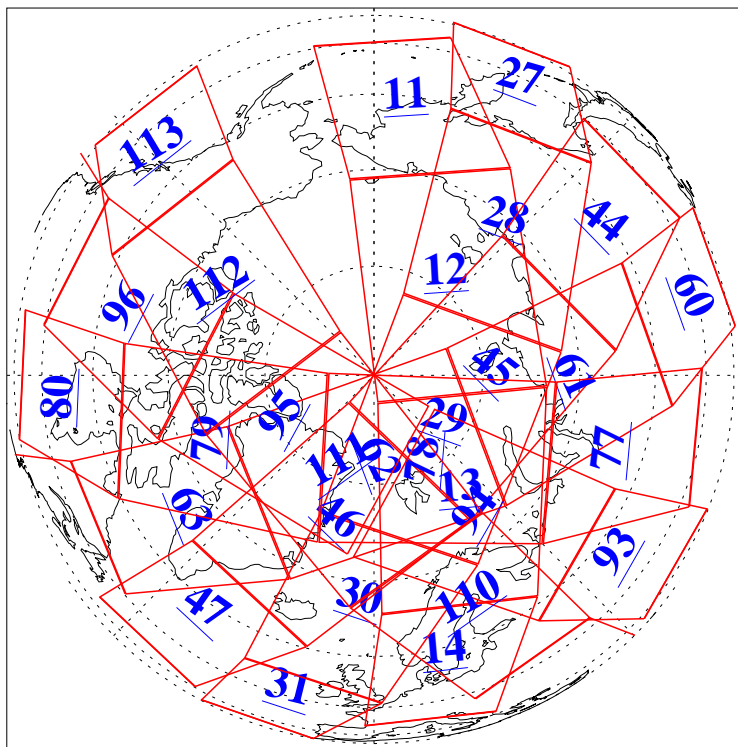

L1B Availability  
AMSU Granules: 240  
HSB Granules: 0  
AIRS Granules: 240

15 Apr 2013  
DoY 105  
Aqua Day 3999  
Granules: 1 to 120

Granules: 121 to 240

Legend: AMSU Available, HSB Available, AIRS Available

L1B Availability  
AMSU Granules: 240  
HSB Granules: 0  
AIRS Granules: 240

15 Apr 2013  
DoY 105  
Aqua Day 3999

Ascending Granules

Descending Granules

Legend: AMSU Available, HSB Available, AIRS Available

L1B Availability  
 AMSU Granules: 240  
 HSB Granules: 0  
 AIRS Granules: 240

15 Apr 2013  
 DoY 105  
 Aqua Day 3999

Northern Hemisphere Granules

Southern Hemisphere Granules

Legend: AMSU Available, HSB Available, AIRS Available