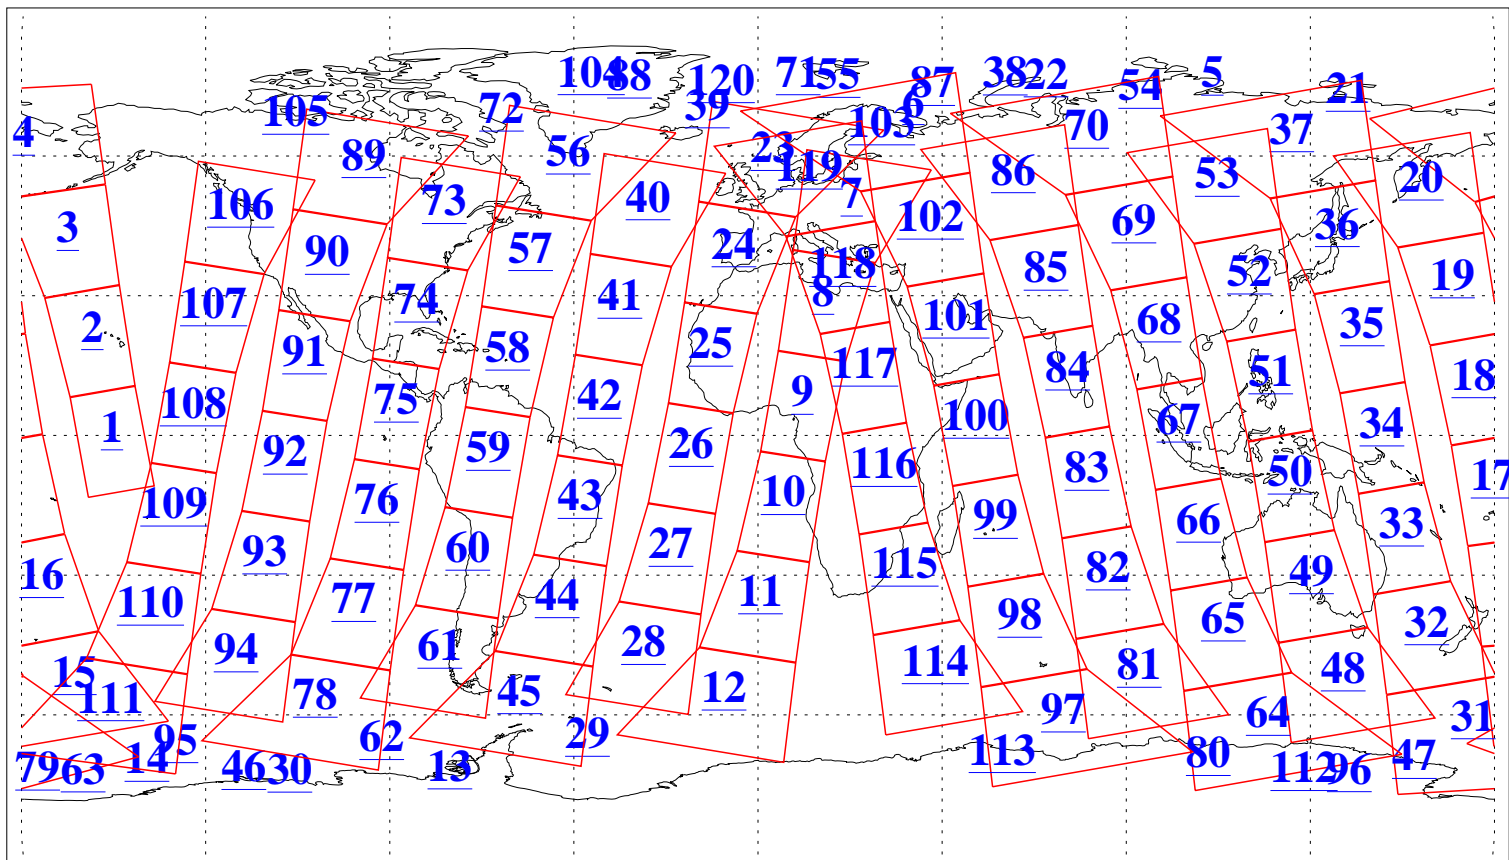

L1B Availability
AMSU Granules: 240
HSB Granules: 0
AIRS Granules: 240

14 Apr 2013
DoY 104
Aqua Day 3998
Granules: 1 to 120

Granules: 121 to 240

Legend: AMSU Available, HSB Available, AIRS Available

L1B Availability
AMSU Granules: 240
HSB Granules: 0
AIRS Granules: 240

14 Apr 2013
DoY 104
Aqua Day 3998

Ascending Granules

Descending Granules

Legend: AMSU Available, HSB Available, AIRS Available

L1B Availability
AMSU Granules: 240
HSB Granules: 0
AIRS Granules: 240

14 Apr 2013
DoY 104
Aqua Day 3998

Northern Hemisphere Granules

Southern Hemisphere Granules

Legend: AMSU Available, HSB Available, AIRS Available