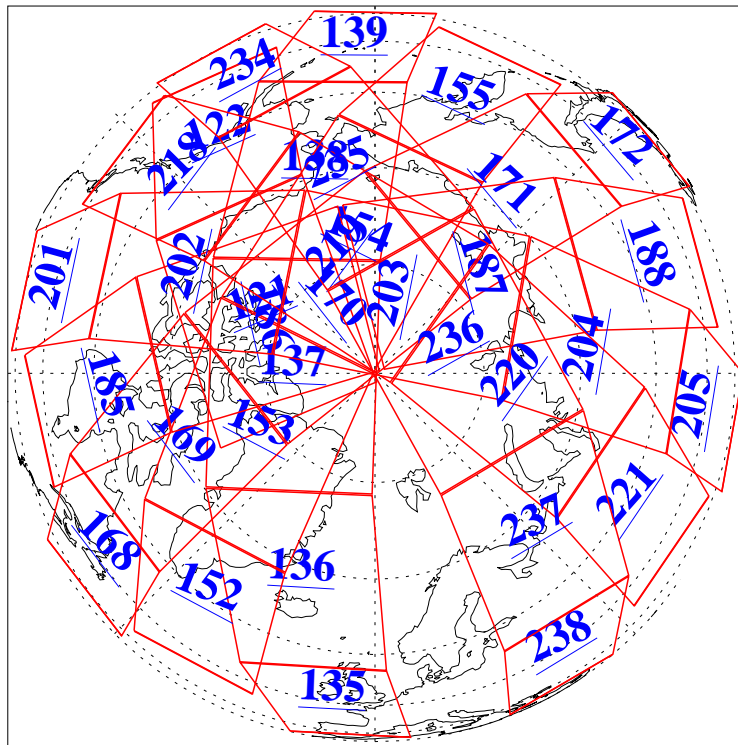

L1B Availability
AMSU Granules: 240
HSB Granules: 0
AIRS Granules: 240

14 Apr 2013
DoY 104
Aqua Day 3998
Granules: 1 to 120

Granules: 121 to 240

Legend: AMSU Available, HSB Available, AIRS Available

L1B Availability
AMSU Granules: 240
HSB Granules: 0
AIRS Granules: 240

14 Apr 2013
DoY 104
Aqua Day 3998

Ascending Granules

Descending Granules

Legend: AMSU Available, HSB Available, AIRS Available

L1B Availability
AMSU Granules: 240
HSB Granules: 0
AIRS Granules: 240

14 Apr 2013
DoY 104
Aqua Day 3998

Northern Hemisphere Granules

Southern Hemisphere Granules

Legend: AMSU Available, HSB Available, AIRS Available