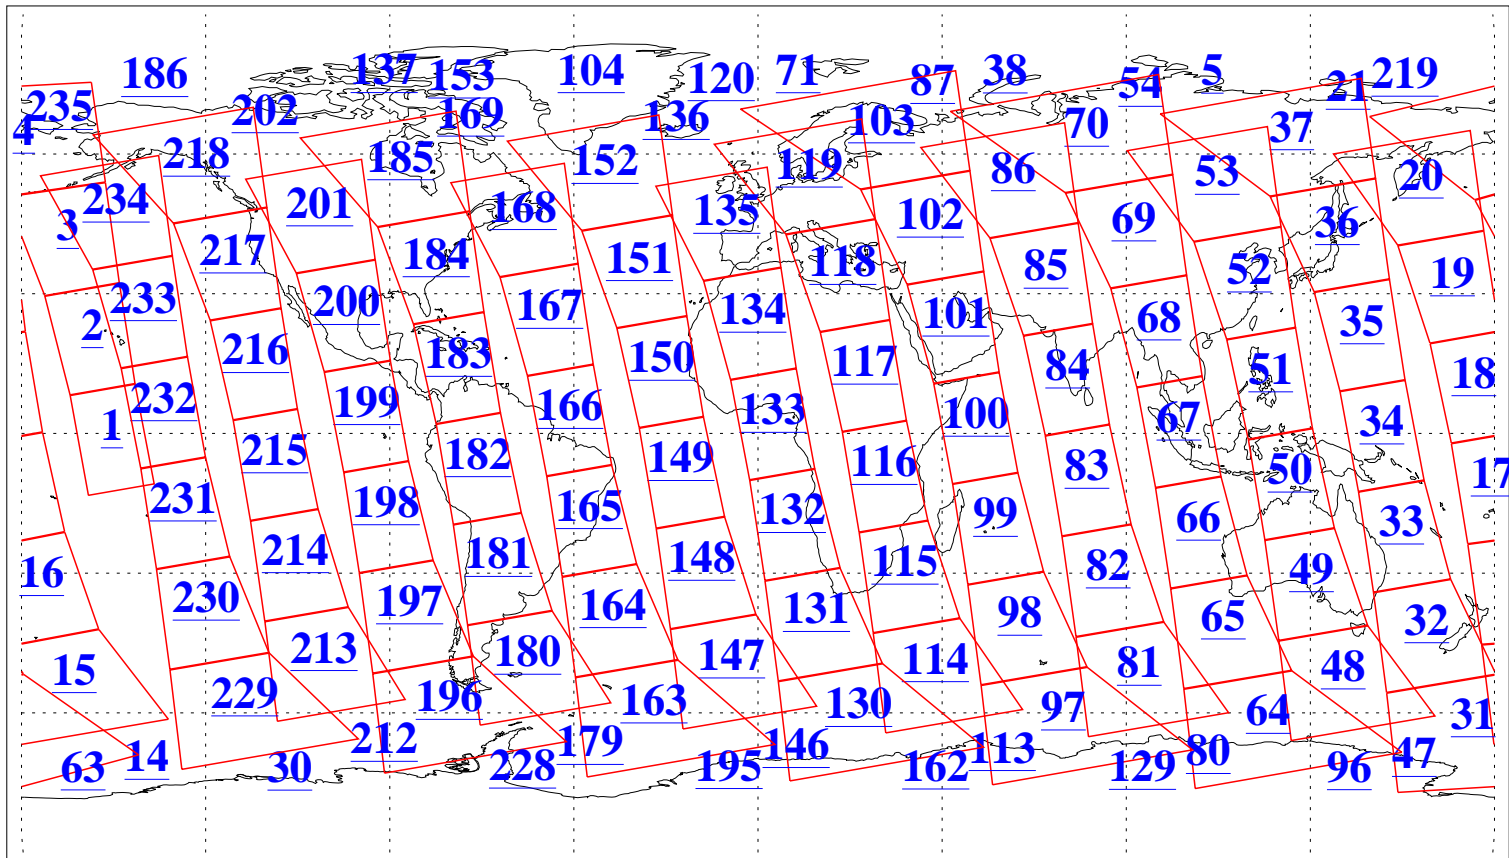

L1B Availability
AMSU Granules: 240
HSB Granules: 0
AIRS Granules: 240

14 Apr 2013
DoY 104
Aqua Day 3998
Granules: 1 to 120

Granules: 121 to 240

Legend: AMSU Available, HSB Available, AIRS Available

L1B Availability
AMSU Granules: 240
HSB Granules: 0
AIRS Granules: 240

14 Apr 2013
DoY 104
Aqua Day 3998

Ascending Granules

Descending Granules

Legend: AMSU Available, HSB Available, AIRS Available

L1B Availability
AMSU Granules: 240
HSB Granules: 0
AIRS Granules: 240

14 Apr 2013
DoY 104
Aqua Day 3998

Northern Hemisphere Granules

Southern Hemisphere Granules

Legend: AMSU Available, HSB Available, AIRS Available