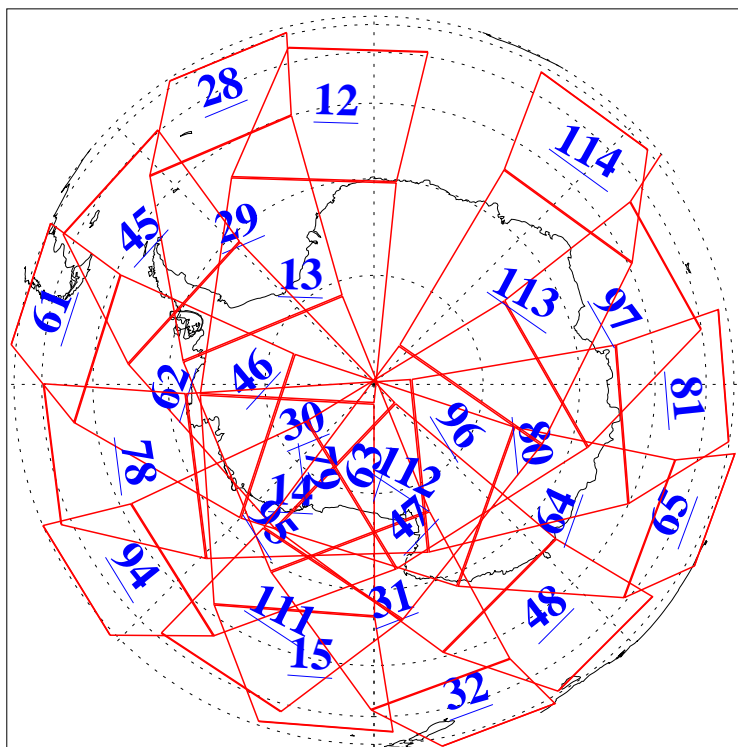

L1B Availability
AMSU Granules: 240
HSB Granules: 0
AIRS Granules: 240

14 Apr 2013
DoY 104
Aqua Day 3998
Granules: 1 to 120

Granules: 121 to 240

Legend: AMSU Available, HSB Available, AIRS Available

L1B Availability
AMSU Granules: 240
HSB Granules: 0
AIRS Granules: 240

14 Apr 2013
DoY 104
Aqua Day 3998

Ascending Granules

Descending Granules

Legend: AMSU Available, HSB Available, AIRS Available

L1B Availability
AMSU Granules: 240
HSB Granules: 0
AIRS Granules: 240

14 Apr 2013
DoY 104
Aqua Day 3998

Northern Hemisphere Granules

Southern Hemisphere Granules

Legend: AMSU Available, HSB Available, AIRS Available