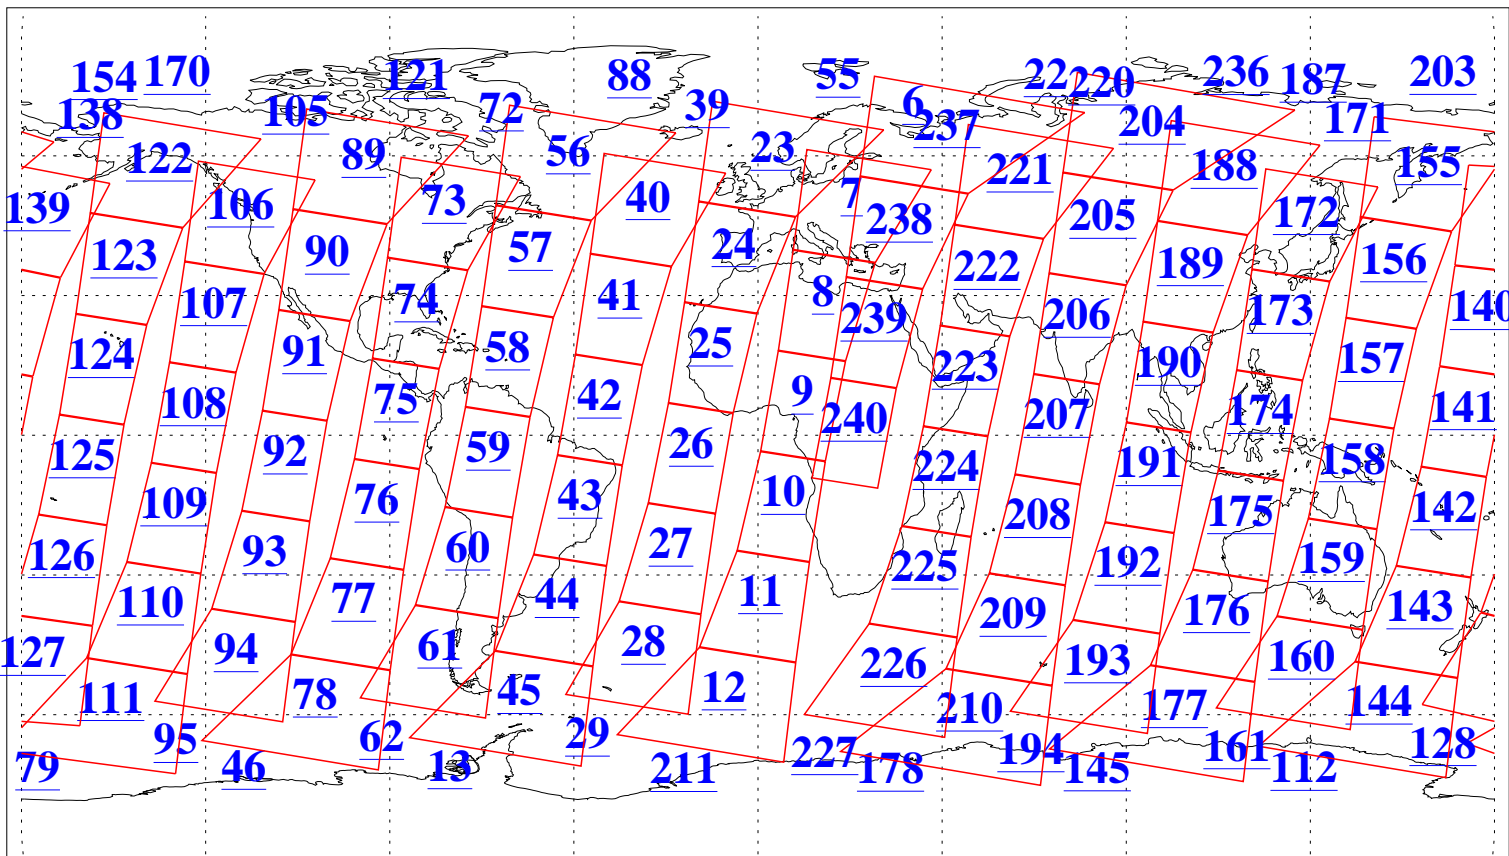

L1B Availability
AMSU Granules: 240
HSB Granules: 0
AIRS Granules: 240

14 Apr 2013
DoY 104
Aqua Day 3998
Granules: 1 to 120

Granules: 121 to 240

Legend: AMSU Available, HSB Available, AIRS Available

L1B Availability
AMSU Granules: 240
HSB Granules: 0
AIRS Granules: 240

14 Apr 2013
DoY 104
Aqua Day 3998

Ascending Granules

Descending Granules

Legend: AMSU Available, HSB Available, AIRS Available

L1B Availability
AMSU Granules: 240
HSB Granules: 0
AIRS Granules: 240

14 Apr 2013
DoY 104
Aqua Day 3998

Northern Hemisphere Granules

Southern Hemisphere Granules

Legend: AMSU Available, HSB Available, AIRS Available