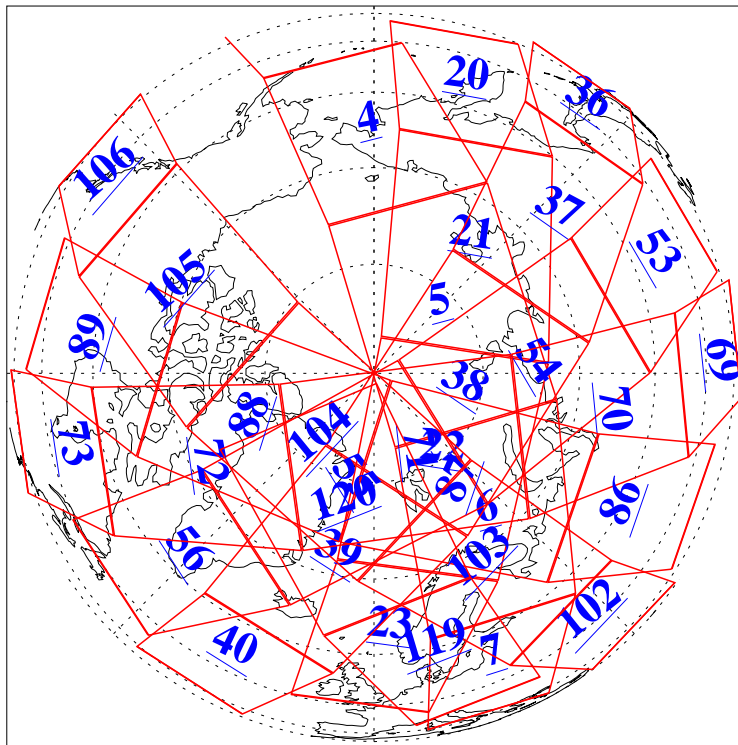

L1B Availability
AMSU Granules: 240
HSB Granules: 0
AIRS Granules: 240

14 Apr 2013
DoY 104
Aqua Day 3998
Granules: 1 to 120

Granules: 121 to 240

Legend: AMSU Available, HSB Available, AIRS Available

L1B Availability
AMSU Granules: 240
HSB Granules: 0
AIRS Granules: 240

14 Apr 2013
DoY 104
Aqua Day 3998

Ascending Granules

Descending Granules

Legend: AMSU Available, HSB Available, AIRS Available

L1B Availability
AMSU Granules: 240
HSB Granules: 0
AIRS Granules: 240

14 Apr 2013
DoY 104
Aqua Day 3998

Northern Hemisphere Granules

Southern Hemisphere Granules

Legend: AMSU Available, HSB Available, AIRS Available