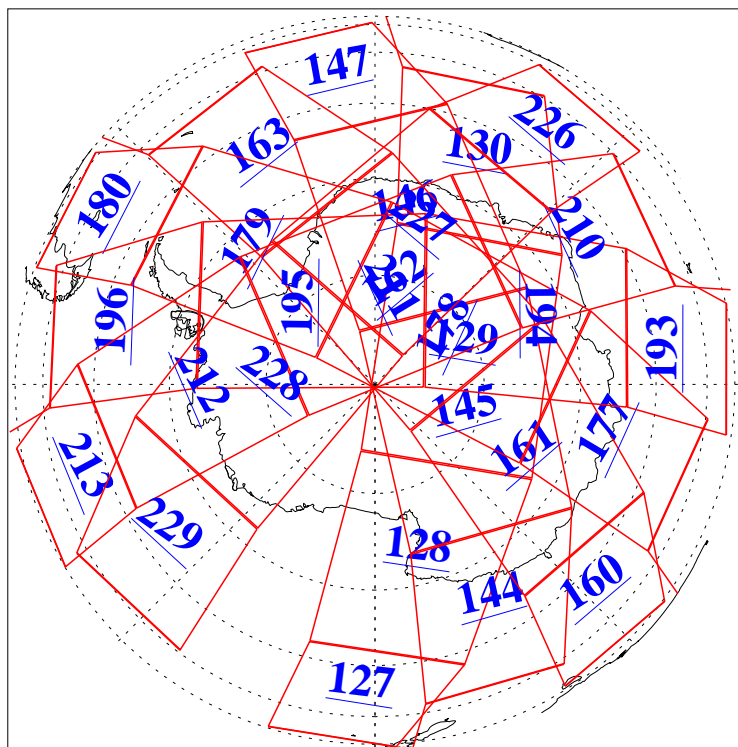

L1B Availability
AMSU Granules: 240
HSB Granules: 0
AIRS Granules: 240

14 Apr 2013
DoY 104
Aqua Day 3998
Granules: 1 to 120

Granules: 121 to 240

Legend: AMSU Available, HSB Available, AIRS Available

L1B Availability
AMSU Granules: 240
HSB Granules: 0
AIRS Granules: 240

14 Apr 2013
DoY 104
Aqua Day 3998

Ascending Granules

Descending Granules

Legend: AMSU Available, HSB Available, AIRS Available

L1B Availability
AMSU Granules: 240
HSB Granules: 0
AIRS Granules: 240

14 Apr 2013
DoY 104
Aqua Day 3998

Northern Hemisphere Granules

Southern Hemisphere Granules

Legend: AMSU Available, HSB Available, AIRS Available