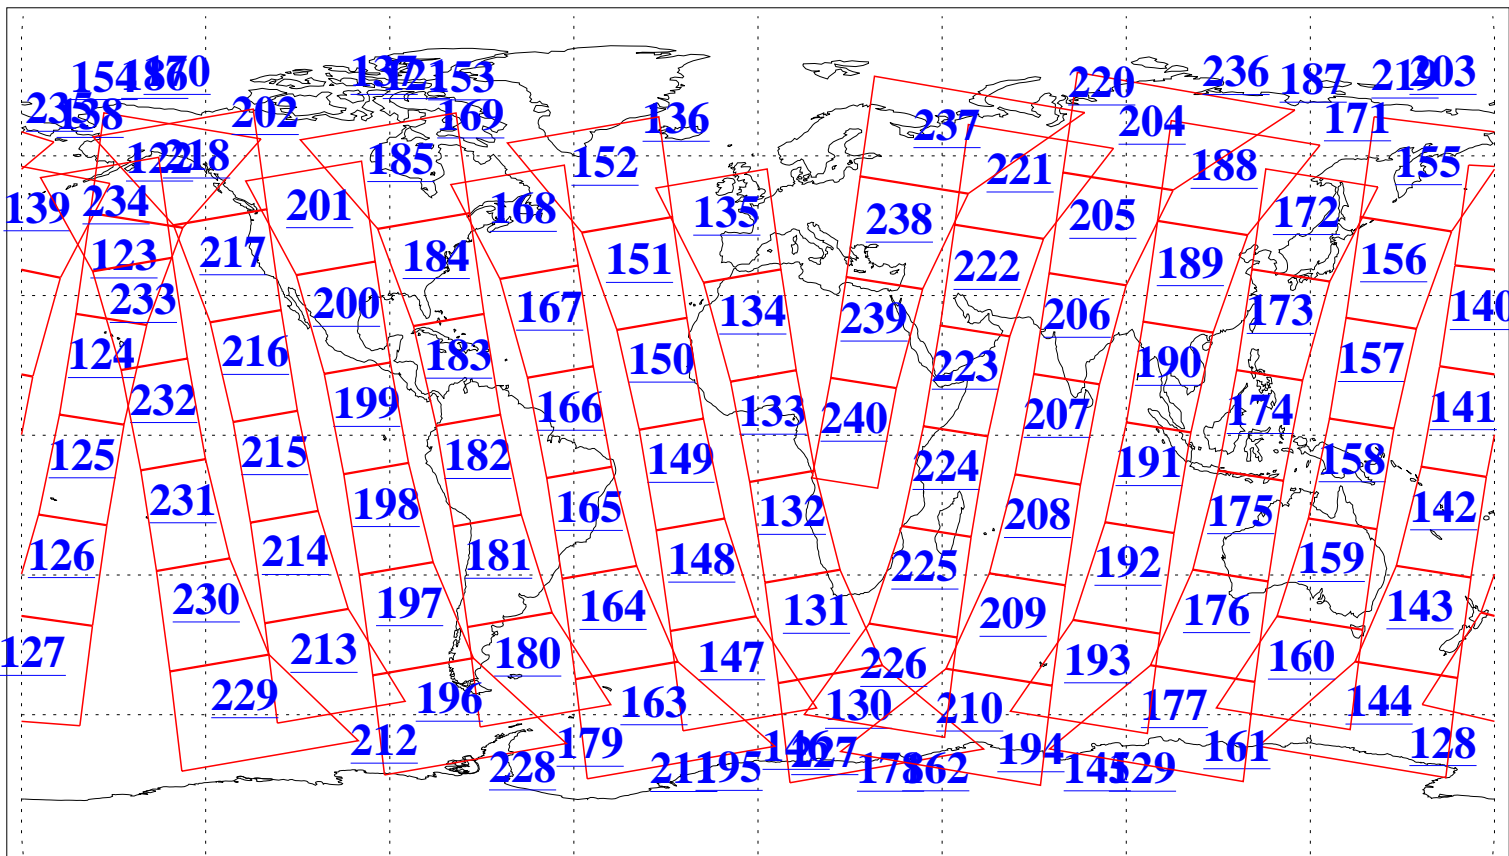

L1B Availability
AMSU Granules: 240
HSB Granules: 0
AIRS Granules: 240

14 Apr 2013
DoY 104
Aqua Day 3998
Granules: 1 to 120

Granules: 121 to 240

Legend: AMSU Available, HSB Available, AIRS Available

L1B Availability
AMSU Granules: 240
HSB Granules: 0
AIRS Granules: 240

14 Apr 2013
DoY 104
Aqua Day 3998

Ascending Granules

Descending Granules

Legend: AMSU Available, HSB Available, AIRS Available

L1B Availability
AMSU Granules: 240
HSB Granules: 0
AIRS Granules: 240

14 Apr 2013
DoY 104
Aqua Day 3998

Northern Hemisphere Granules

Southern Hemisphere Granules

Legend: AMSU Available, HSB Available, AIRS Available