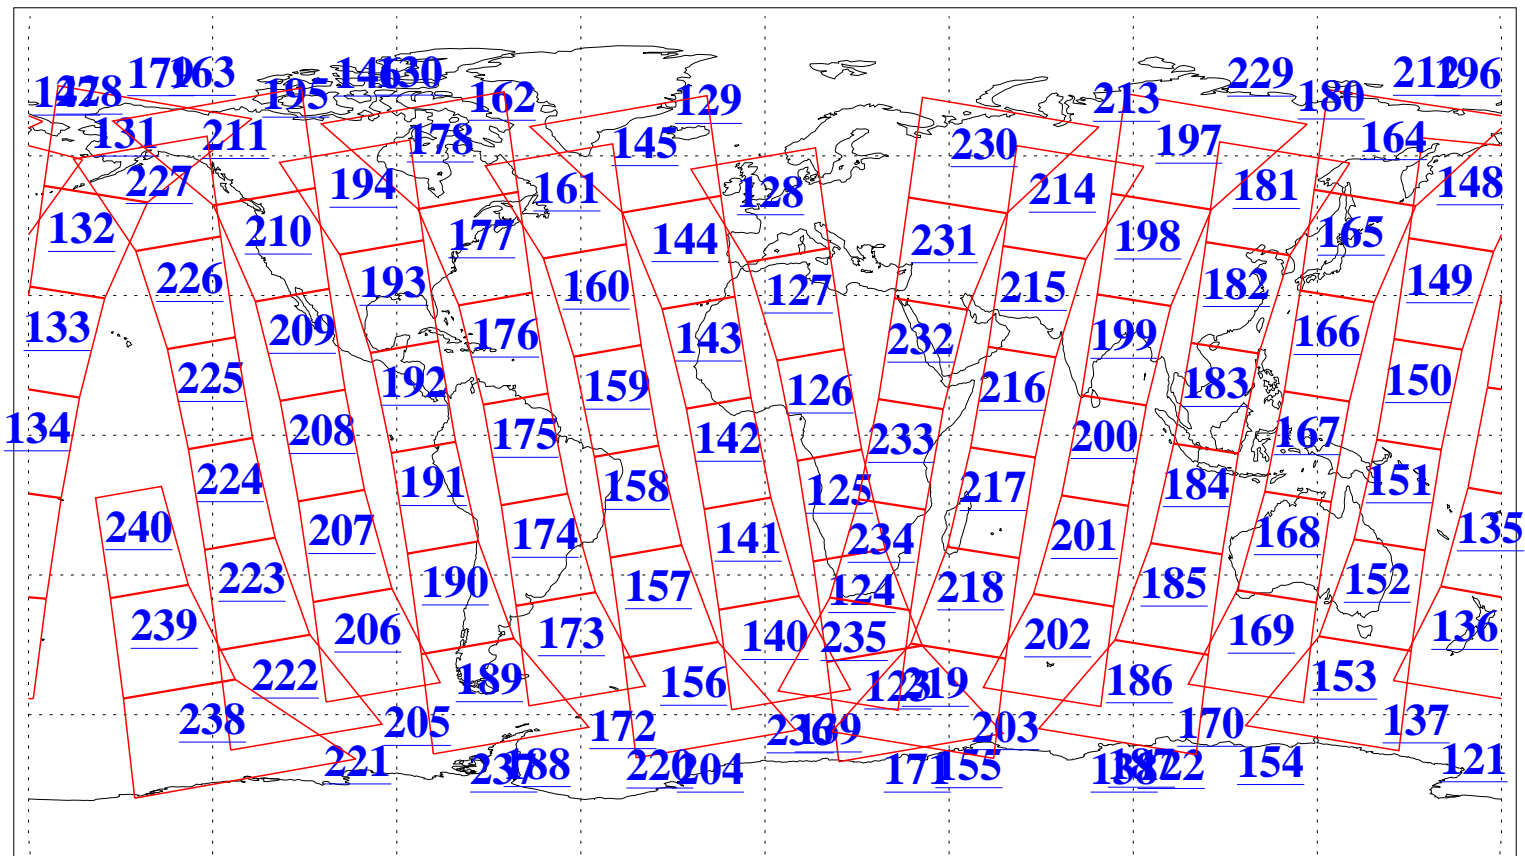

L1B Availability
AMSU Granules: 240
HSB Granules: 0
AIRS Granules: 240

13 Apr 2013
DoY 103
Aqua Day 3997
Granules: 1 to 120

Granules: 121 to 240

Legend: AMSU Available, HSB Available, AIRS Available

L1B Availability
AMSU Granules: 240
HSB Granules: 0
AIRS Granules: 240

13 Apr 2013
DoY 103
Aqua Day 3997

Ascending Granules

Descending Granules

Legend: AMSU Available, HSB Available, AIRS Available

L1B Availability
 AMSU Granules: 240
 HSB Granules: 0
 AIRS Granules: 240

13 Apr 2013
 DoY 103
 Aqua Day 3997

Northern Hemisphere Granules

Southern Hemisphere Granules

Legend: AMSU Available, HSB Available, AIRS Available