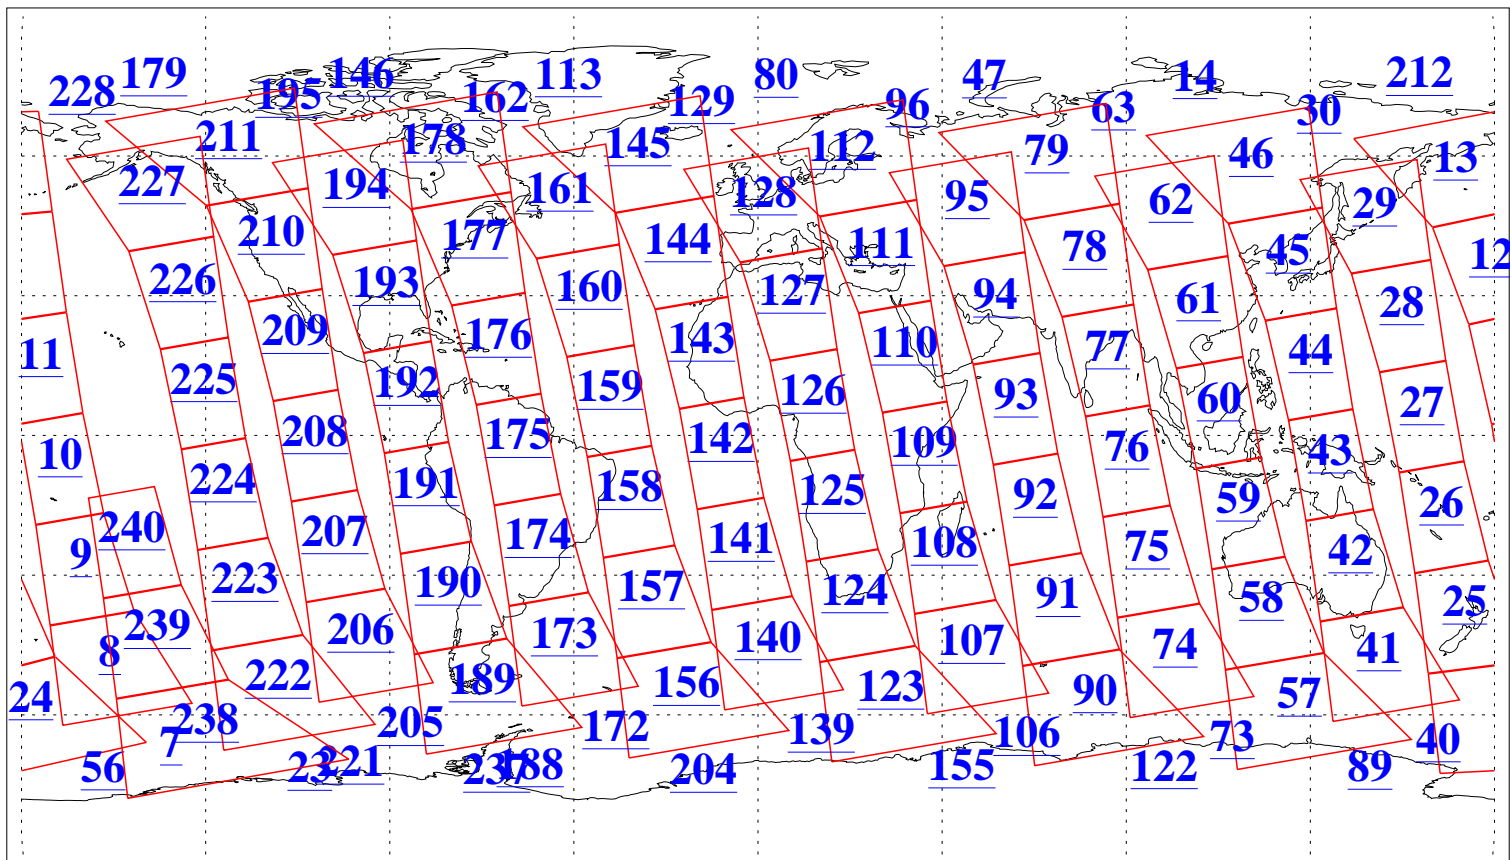

L1B Availability
AMSU Granules: 240
HSB Granules: 0
AIRS Granules: 240

13 Apr 2013
DoY 103
Aqua Day 3997
Granules: 1 to 120

Granules: 121 to 240

Legend: AMSU Available, HSB Available, AIRS Available

L1B Availability
AMSU Granules: 240
HSB Granules: 0
AIRS Granules: 240

13 Apr 2013
DoY 103
Aqua Day 3997

Ascending Granules

Descending Granules

Legend: AMSU Available, HSB Available, AIRS Available

L1B Availability
 AMSU Granules: 240
 HSB Granules: 0
 AIRS Granules: 240

13 Apr 2013
 DoY 103
 Aqua Day 3997

Northern Hemisphere Granules

Southern Hemisphere Granules

Legend: AMSU Available, HSB Available, AIRS Available