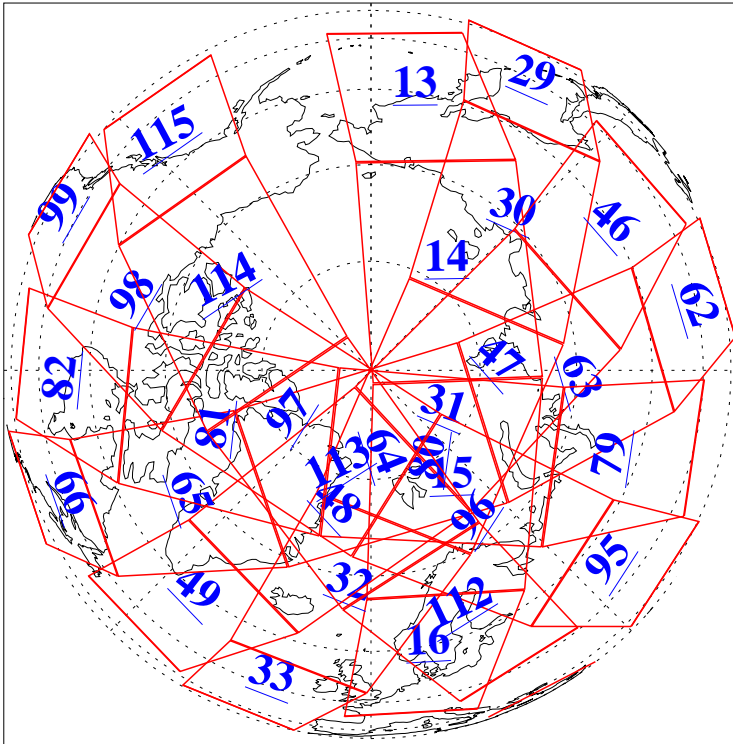

L1B Availability
AMSU Granules: 240
HSB Granules: 0
AIRS Granules: 240

13 Apr 2013
DoY 103
Aqua Day 3997
Granules: 1 to 120

Granules: 121 to 240

Legend: AMSU Available, HSB Available, AIRS Available

L1B Availability
AMSU Granules: 240
HSB Granules: 0
AIRS Granules: 240

13 Apr 2013
DoY 103
Aqua Day 3997

Ascending Granules

Descending Granules

Legend: AMSU Available, HSB Available, AIRS Available

L1B Availability
 AMSU Granules: 240
 HSB Granules: 0
 AIRS Granules: 240

13 Apr 2013
 DoY 103
 Aqua Day 3997

Northern Hemisphere Granules

Southern Hemisphere Granules

Legend: AMSU Available, HSB Available, AIRS Available