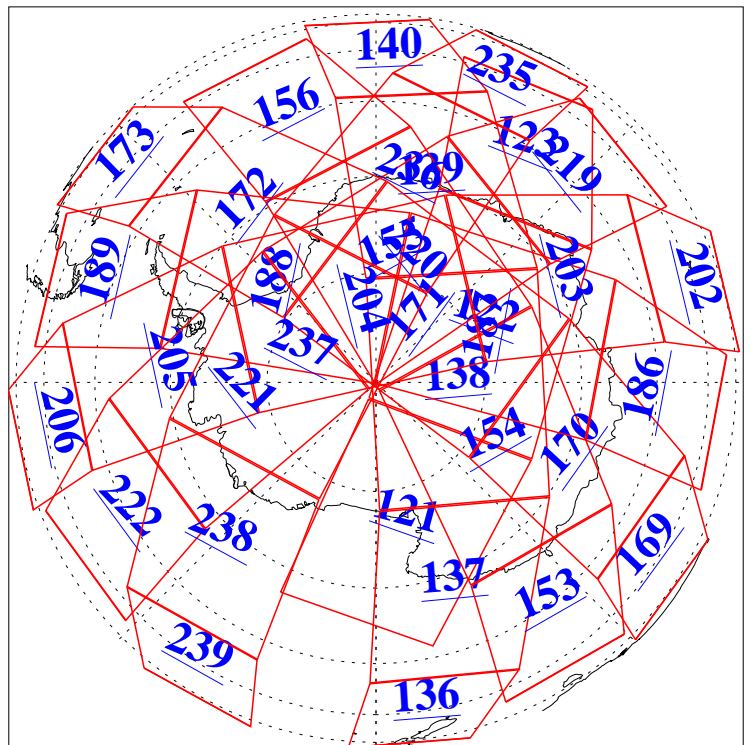

L1B Availability
AMSU Granules: 240
HSB Granules: 0
AIRS Granules: 240

13 Apr 2013
DoY 103
Aqua Day 3997
Granules: 1 to 120

Granules: 121 to 240

Legend: AMSU Available, HSB Available, AIRS Available

L1B Availability
AMSU Granules: 240
HSB Granules: 0
AIRS Granules: 240

13 Apr 2013
DoY 103
Aqua Day 3997

Ascending Granules

Descending Granules

Legend: AMSU Available, HSB Available, AIRS Available

L1B Availability
 AMSU Granules: 240
 HSB Granules: 0
 AIRS Granules: 240

13 Apr 2013
 DoY 103
 Aqua Day 3997

Northern Hemisphere Granules

Southern Hemisphere Granules

Legend: AMSU Available, HSB Available, AIRS Available