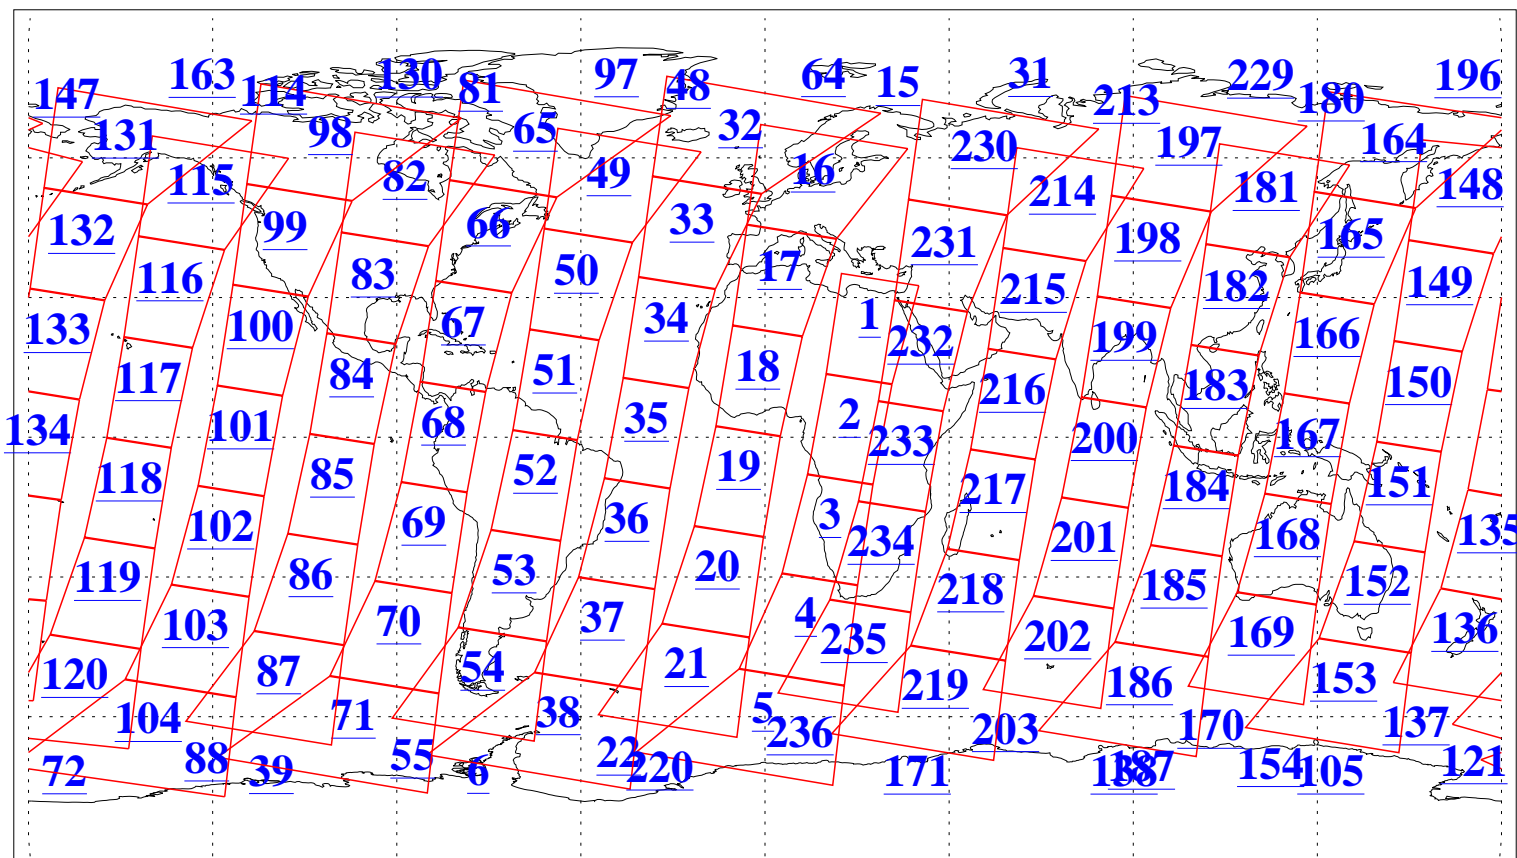

L1B Availability
AMSU Granules: 240
HSB Granules: 0
AIRS Granules: 240

13 Apr 2013
DoY 103
Aqua Day 3997
Granules: 1 to 120

Granules: 121 to 240

Legend: AMSU Available, HSB Available, AIRS Available

L1B Availability
AMSU Granules: 240
HSB Granules: 0
AIRS Granules: 240

13 Apr 2013
DoY 103
Aqua Day 3997

Ascending Granules

Descending Granules

Legend: AMSU Available, HSB Available, AIRS Available

L1B Availability
 AMSU Granules: 240
 HSB Granules: 0
 AIRS Granules: 240

13 Apr 2013
 DoY 103
 Aqua Day 3997

Northern Hemisphere Granules

Southern Hemisphere Granules

Legend: AMSU Available, HSB Available, AIRS Available