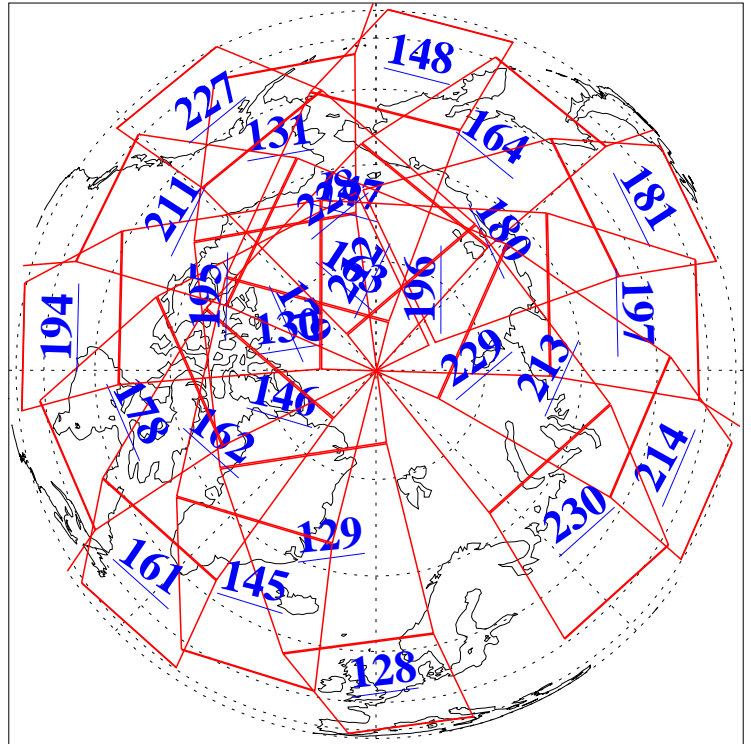

L1B Availability
AMSU Granules: 240
HSB Granules: 0
AIRS Granules: 240

13 Apr 2013
DoY 103
Aqua Day 3997
Granules: 1 to 120

Granules: 121 to 240

Legend: AMSU Available, HSB Available, AIRS Available

L1B Availability
AMSU Granules: 240
HSB Granules: 0
AIRS Granules: 240

13 Apr 2013
DoY 103
Aqua Day 3997

Ascending Granules

Descending Granules

Legend: AMSU Available, HSB Available, AIRS Available

L1B Availability
 AMSU Granules: 240
 HSB Granules: 0
 AIRS Granules: 240

13 Apr 2013
 DoY 103
 Aqua Day 3997

Northern Hemisphere Granules

Southern Hemisphere Granules

Legend: AMSU Available, HSB Available, AIRS Available