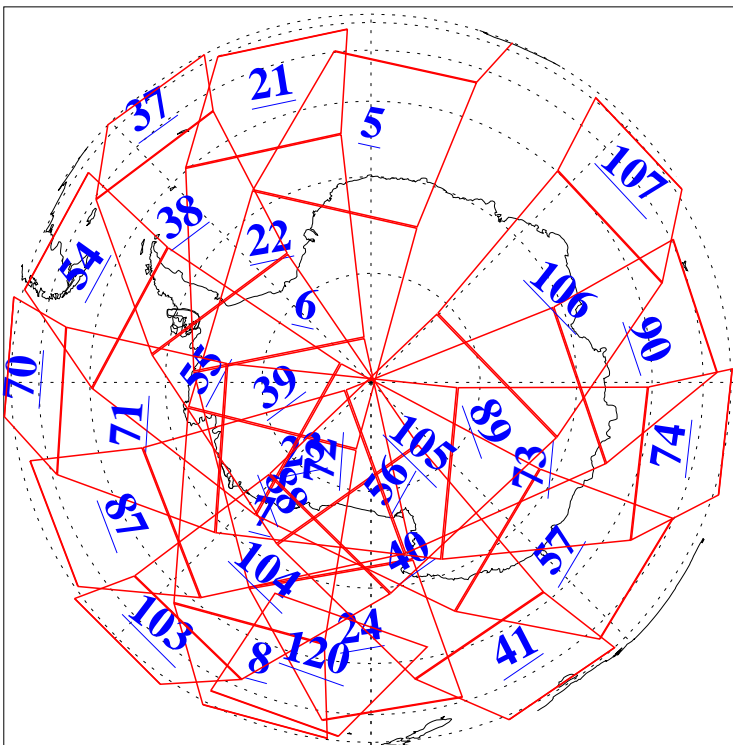

L1B Availability
AMSU Granules: 240
HSB Granules: 0
AIRS Granules: 240

13 Apr 2013
DoY 103
Aqua Day 3997
Granules: 1 to 120

Granules: 121 to 240

Legend: AMSU Available, HSB Available, AIRS Available

L1B Availability
AMSU Granules: 240
HSB Granules: 0
AIRS Granules: 240

13 Apr 2013
DoY 103
Aqua Day 3997

Ascending Granules

Descending Granules

Legend: AMSU Available, HSB Available, AIRS Available

L1B Availability
 AMSU Granules: 240
 HSB Granules: 0
 AIRS Granules: 240

13 Apr 2013
 DoY 103
 Aqua Day 3997

Northern Hemisphere Granules

Southern Hemisphere Granules

Legend: AMSU Available, HSB Available, AIRS Available