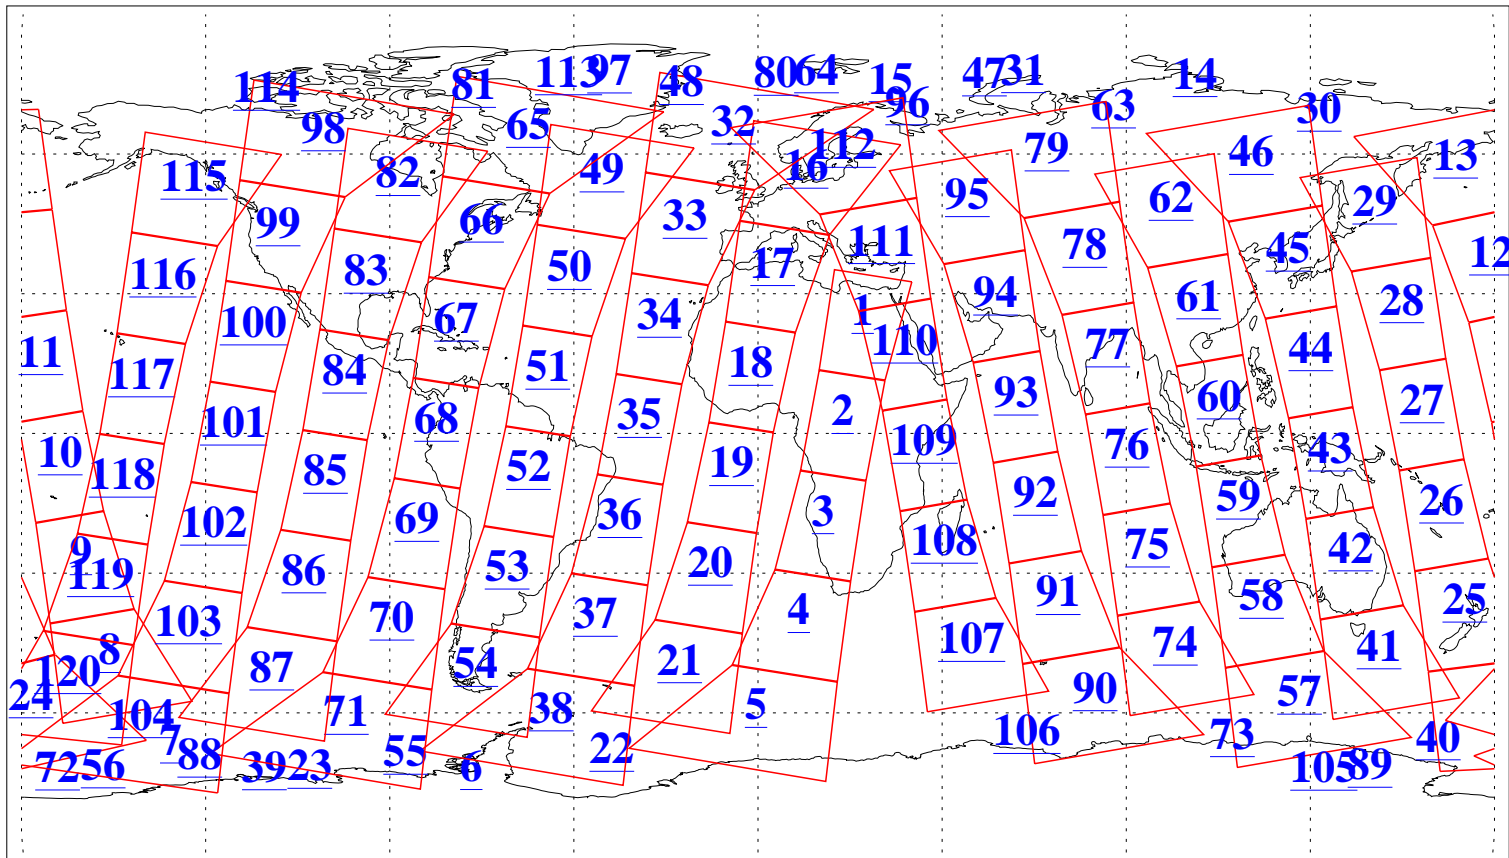

L1B Availability
AMSU Granules: 240
HSB Granules: 0
AIRS Granules: 240

13 Apr 2013
DoY 103
Aqua Day 3997
Granules: 1 to 120

Granules: 121 to 240

Legend: AMSU Available, HSB Available, AIRS Available

L1B Availability
AMSU Granules: 240
HSB Granules: 0
AIRS Granules: 240

13 Apr 2013
DoY 103
Aqua Day 3997

Ascending Granules

Descending Granules

Legend: AMSU Available, HSB Available, AIRS Available

L1B Availability
 AMSU Granules: 240
 HSB Granules: 0
 AIRS Granules: 240

13 Apr 2013
 DoY 103
 Aqua Day 3997

Northern Hemisphere Granules

Southern Hemisphere Granules

Legend: AMSU Available, HSB Available, AIRS Available