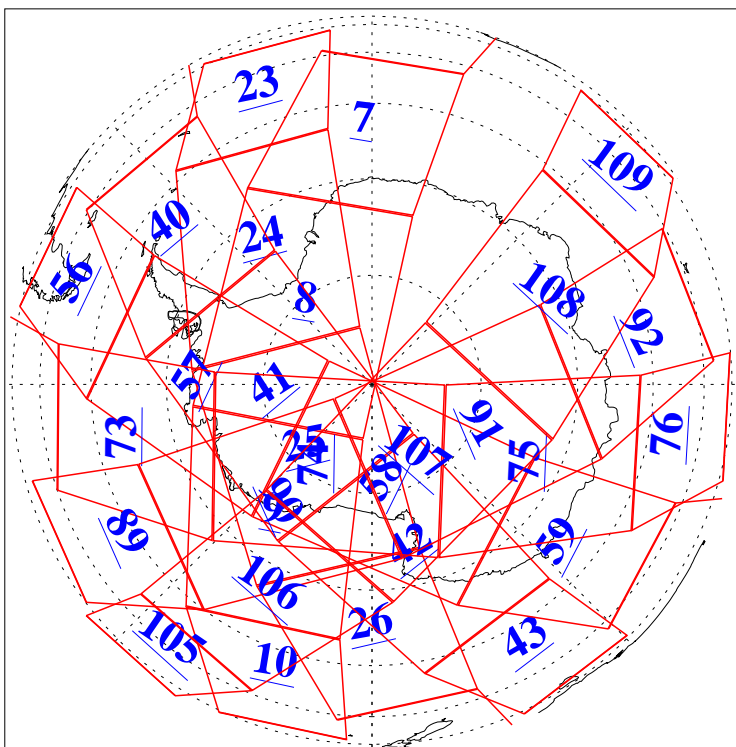

L1B Availability
AMSU Granules: 240
HSB Granules: 0
AIRS Granules: 240

11 Apr 2013
DoY 101
Aqua Day 3995
Granules: 1 to 120

Granules: 121 to 240

Legend: AMSU Available, HSB Available, AIRS Available

L1B Availability
AMSU Granules: 240
HSB Granules: 0
AIRS Granules: 240

11 Apr 2013
DoY 101
Aqua Day 3995
Ascending Granules

Descending Granules

Legend: AMSU Available, HSB Available, AIRS Available

L1B Availability
AMSU Granules: 240
HSB Granules: 0
AIRS Granules: 240

11 Apr 2013
DoY 101
Aqua Day 3995

Northern Hemisphere Granules

Southern Hemisphere Granules

Legend: AMSU Available, HSB Available, AIRS Available