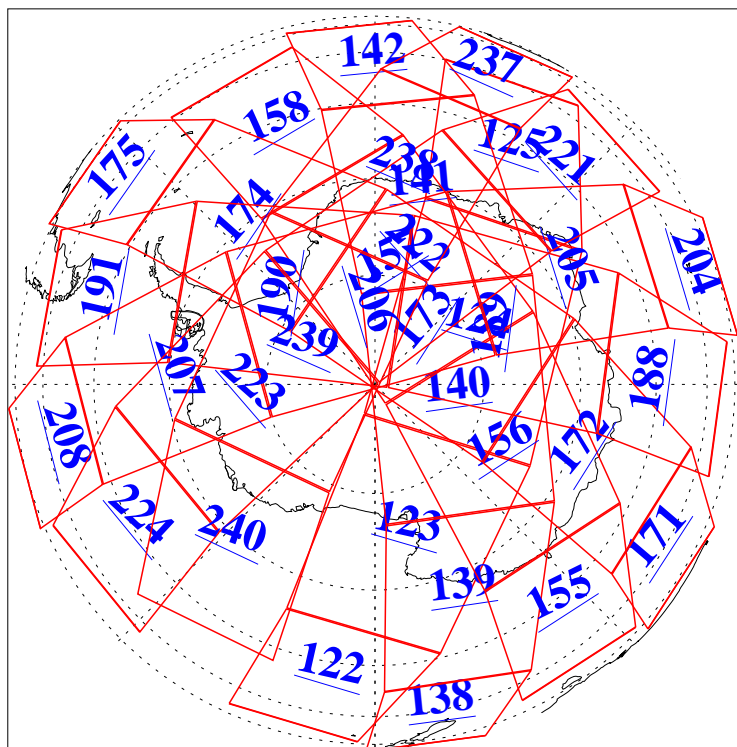

L1B Availability
AMSU Granules: 240
HSB Granules: 0
AIRS Granules: 240

11 Apr 2013
DoY 101
Aqua Day 3995
Granules: 1 to 120

Granules: 121 to 240

Legend: AMSU Available, HSB Available, AIRS Available

L1B Availability
AMSU Granules: 240
HSB Granules: 0
AIRS Granules: 240

11 Apr 2013
DoY 101
Aqua Day 3995
Ascending Granules

Descending Granules

Legend: AMSU Available, HSB Available, AIRS Available

L1B Availability
AMSU Granules: 240
HSB Granules: 0
AIRS Granules: 240

11 Apr 2013
DoY 101
Aqua Day 3995

Northern Hemisphere Granules

Southern Hemisphere Granules

Legend: AMSU Available, HSB Available, AIRS Available