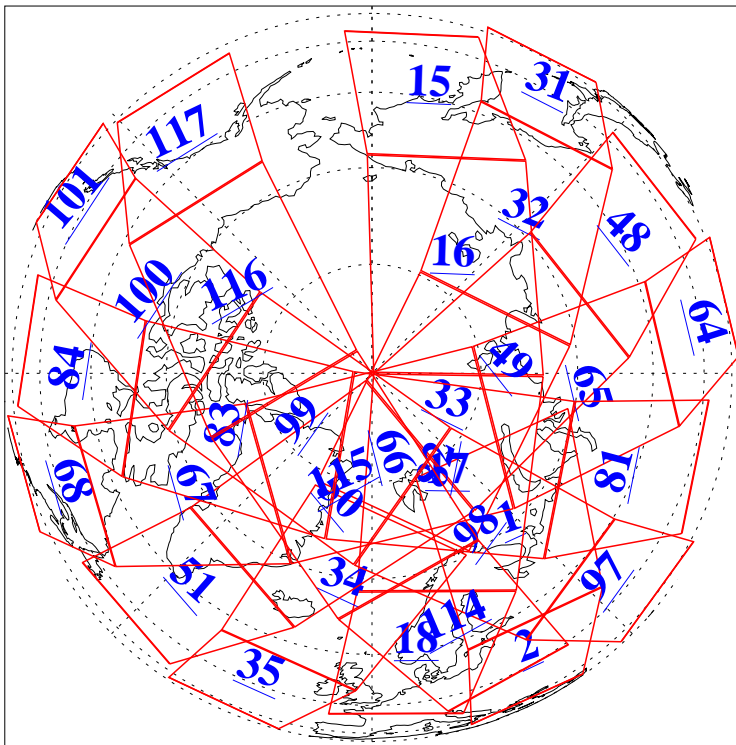

L1B Availability
AMSU Granules: 240
HSB Granules: 0
AIRS Granules: 240

11 Apr 2013
DoY 101
Aqua Day 3995
Granules: 1 to 120

Granules: 121 to 240

Legend: AMSU Available, HSB Available, AIRS Available

L1B Availability
AMSU Granules: 240
HSB Granules: 0
AIRS Granules: 240

11 Apr 2013
DoY 101
Aqua Day 3995
Ascending Granules

Descending Granules

Legend: AMSU Available, HSB Available, AIRS Available

L1B Availability
AMSU Granules: 240
HSB Granules: 0
AIRS Granules: 240

11 Apr 2013
DoY 101
Aqua Day 3995

Northern Hemisphere Granules

Southern Hemisphere Granules

Legend: AMSU Available, HSB Available, AIRS Available