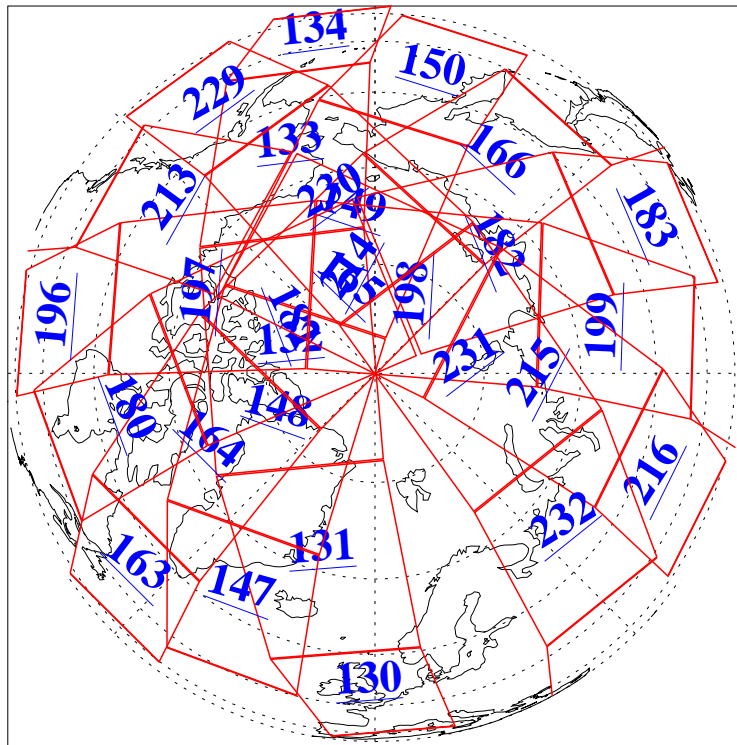

L1B Availability
AMSU Granules: 240
HSB Granules: 0
AIRS Granules: 240

11 Apr 2013
DoY 101
Aqua Day 3995
Granules: 1 to 120

Granules: 121 to 240

Legend: AMSU Available, HSB Available, AIRS Available

L1B Availability
AMSU Granules: 240
HSB Granules: 0
AIRS Granules: 240

11 Apr 2013
DoY 101
Aqua Day 3995
Ascending Granules

Descending Granules

Legend: AMSU Available, HSB Available, AIRS Available

L1B Availability
AMSU Granules: 240
HSB Granules: 0
AIRS Granules: 240

11 Apr 2013
DoY 101
Aqua Day 3995

Northern Hemisphere Granules

Southern Hemisphere Granules

Legend: AMSU Available, HSB Available, AIRS Available