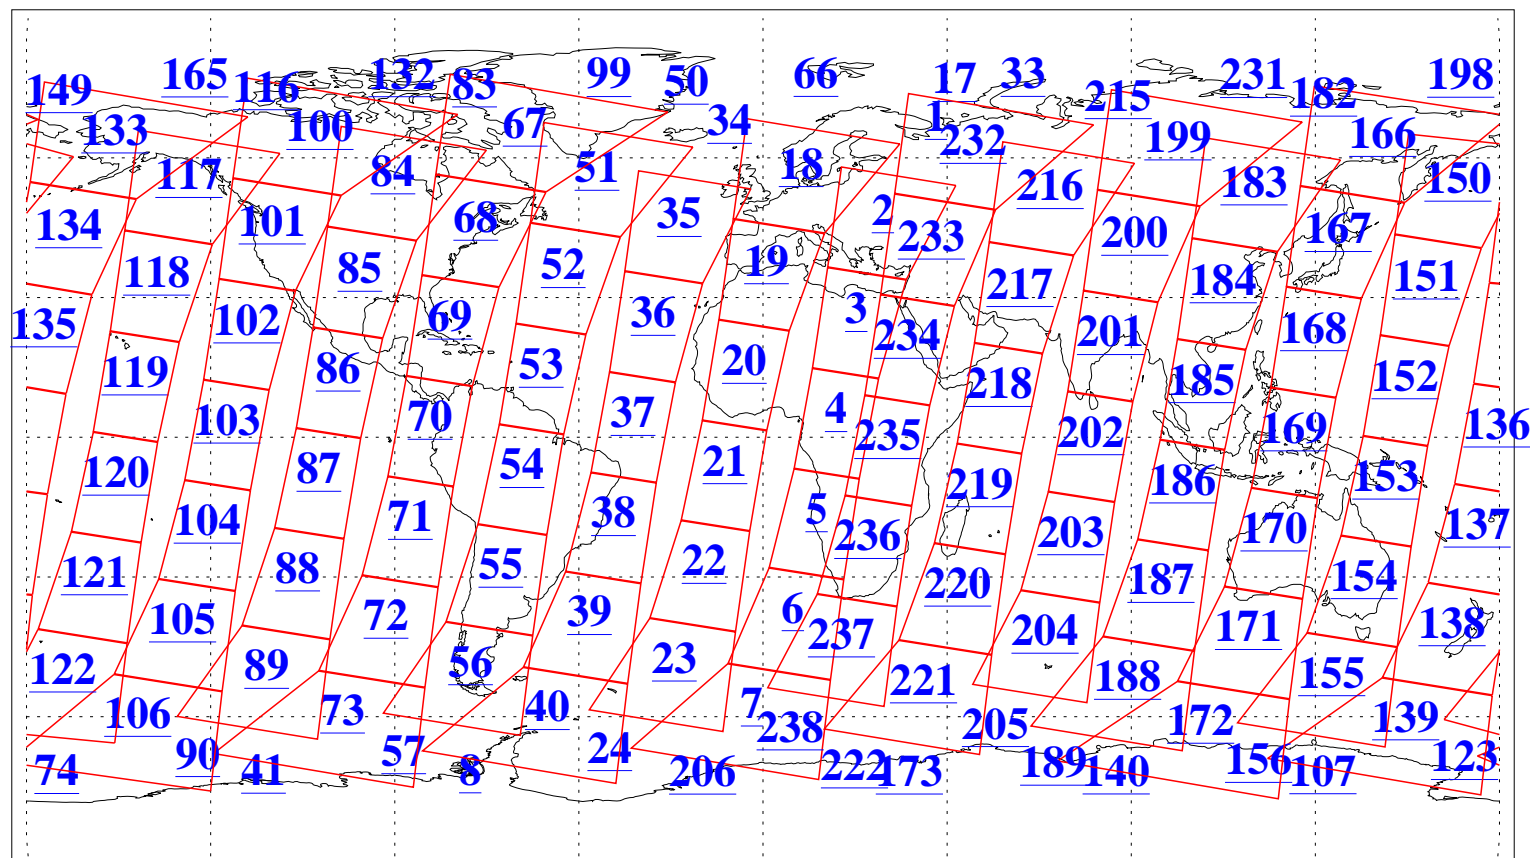

L1B Availability
AMSU Granules: 240
HSB Granules: 0
AIRS Granules: 240

11 Apr 2013
DoY 101
Aqua Day 3995
Granules: 1 to 120

Granules: 121 to 240

Legend: AMSU Available, HSB Available, AIRS Available

L1B Availability
AMSU Granules: 240
HSB Granules: 0
AIRS Granules: 240

11 Apr 2013
DoY 101
Aqua Day 3995
Ascending Granules

Descending Granules

Legend: AMSU Available, HSB Available, AIRS Available

L1B Availability
AMSU Granules: 240
HSB Granules: 0
AIRS Granules: 240

11 Apr 2013
DoY 101
Aqua Day 3995

Northern Hemisphere Granules

Southern Hemisphere Granules

Legend: AMSU Available, HSB Available, AIRS Available