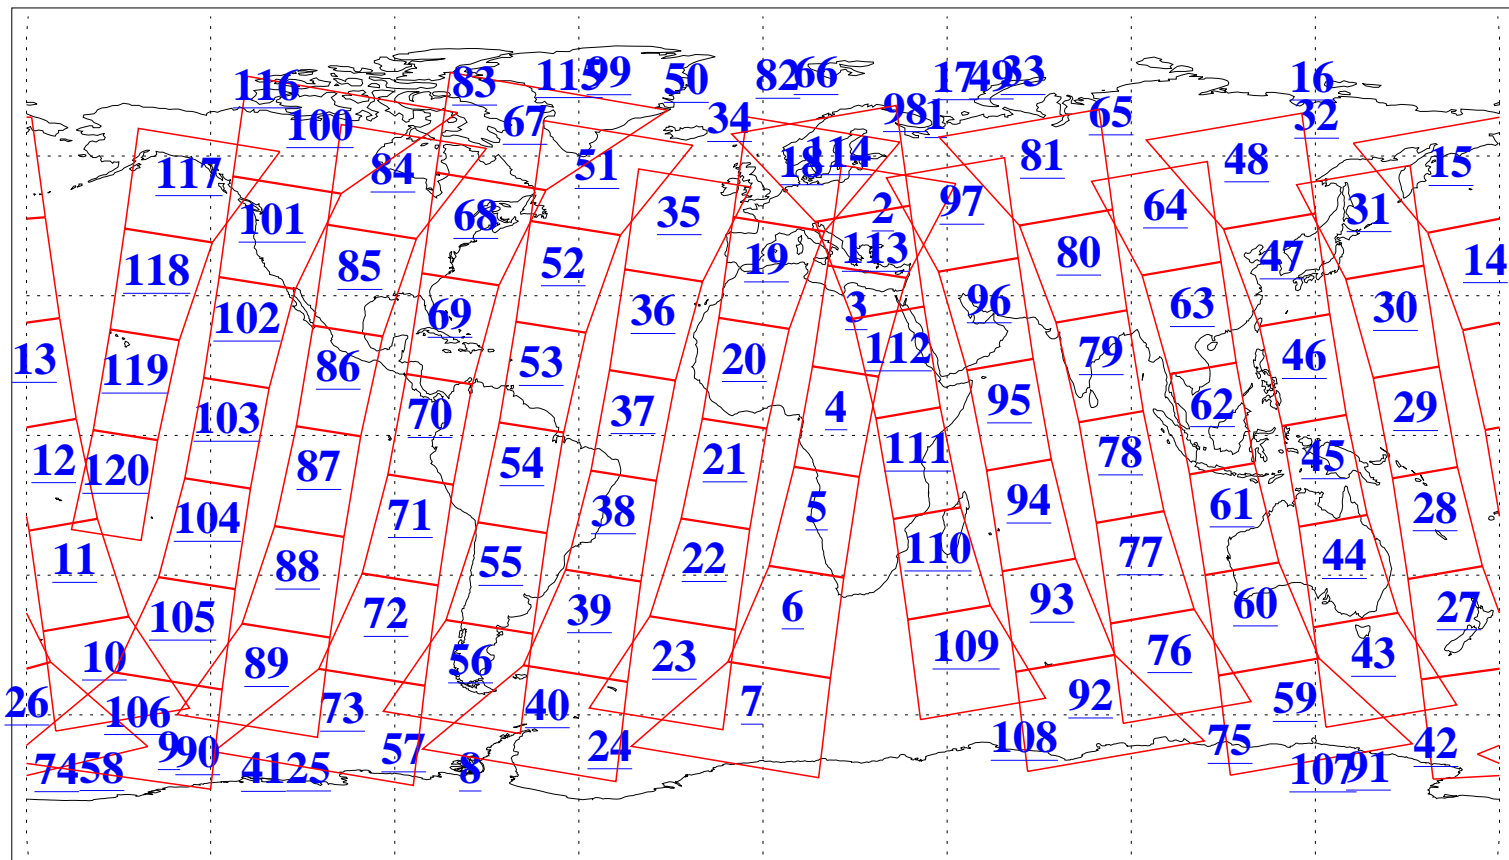

L1B Availability
AMSU Granules: 240
HSB Granules: 0
AIRS Granules: 240

11 Apr 2013
DoY 101
Aqua Day 3995
Granules: 1 to 120

Granules: 121 to 240

Legend: AMSU Available, HSB Available, AIRS Available

L1B Availability
AMSU Granules: 240
HSB Granules: 0
AIRS Granules: 240

11 Apr 2013
DoY 101
Aqua Day 3995
Ascending Granules

Descending Granules

Legend: AMSU Available, HSB Available, AIRS Available

L1B Availability
AMSU Granules: 240
HSB Granules: 0
AIRS Granules: 240

11 Apr 2013
DoY 101
Aqua Day 3995

Northern Hemisphere Granules

Southern Hemisphere Granules

Legend: AMSU Available, HSB Available, AIRS Available