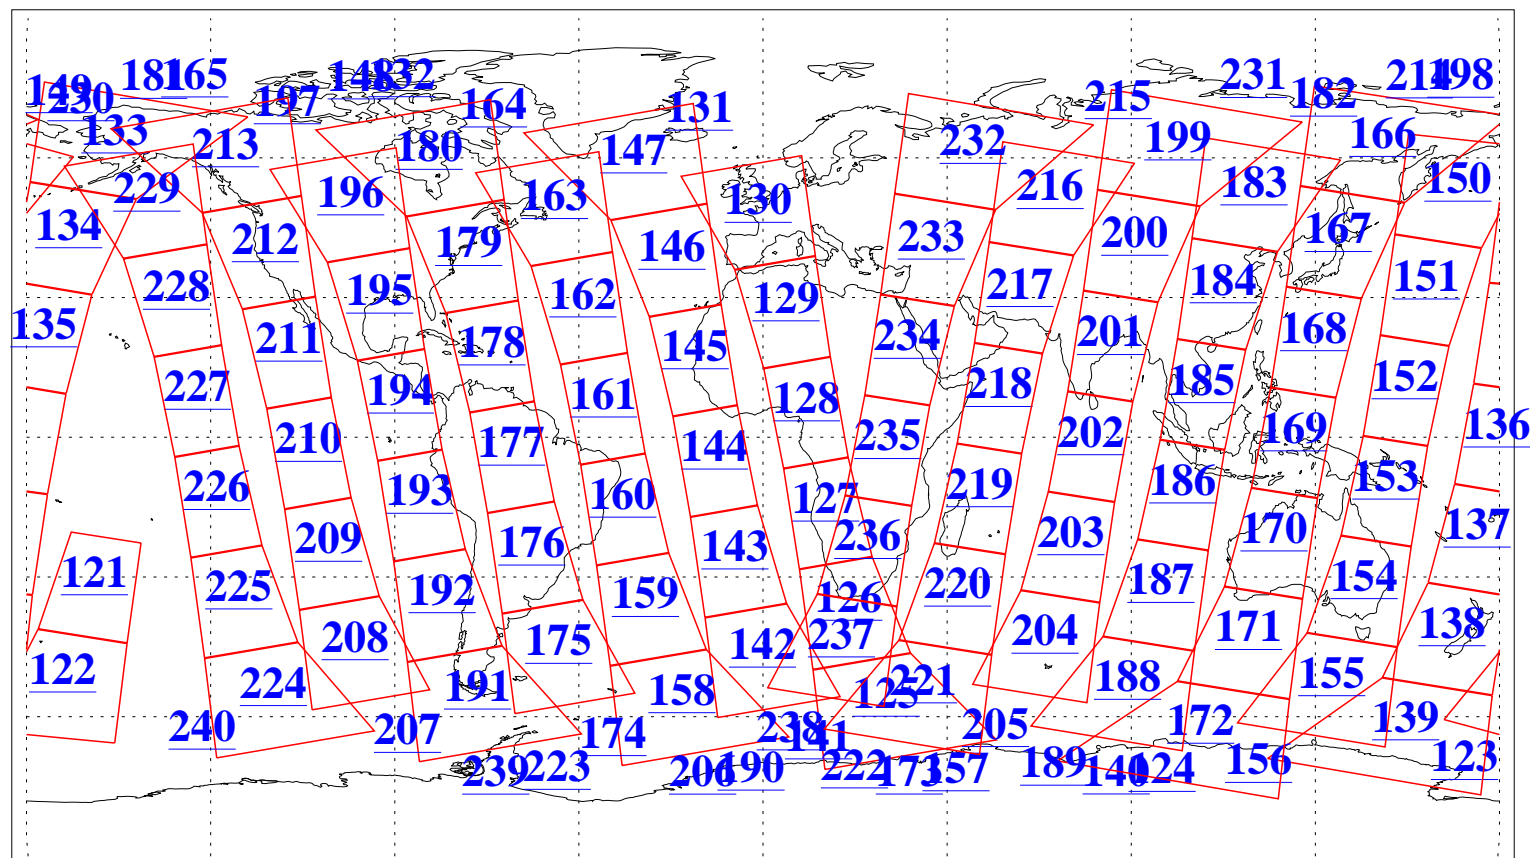

L1B Availability
AMSU Granules: 240
HSB Granules: 0
AIRS Granules: 240

11 Apr 2013
DoY 101
Aqua Day 3995
Granules: 1 to 120

Granules: 121 to 240

Legend: AMSU Available, HSB Available, AIRS Available

L1B Availability
AMSU Granules: 240
HSB Granules: 0
AIRS Granules: 240

11 Apr 2013
DoY 101
Aqua Day 3995
Ascending Granules

Descending Granules

Legend: AMSU Available, HSB Available, AIRS Available

L1B Availability
AMSU Granules: 240
HSB Granules: 0
AIRS Granules: 240

11 Apr 2013
DoY 101
Aqua Day 3995

Northern Hemisphere Granules

Southern Hemisphere Granules

Legend: AMSU Available, HSB Available, AIRS Available