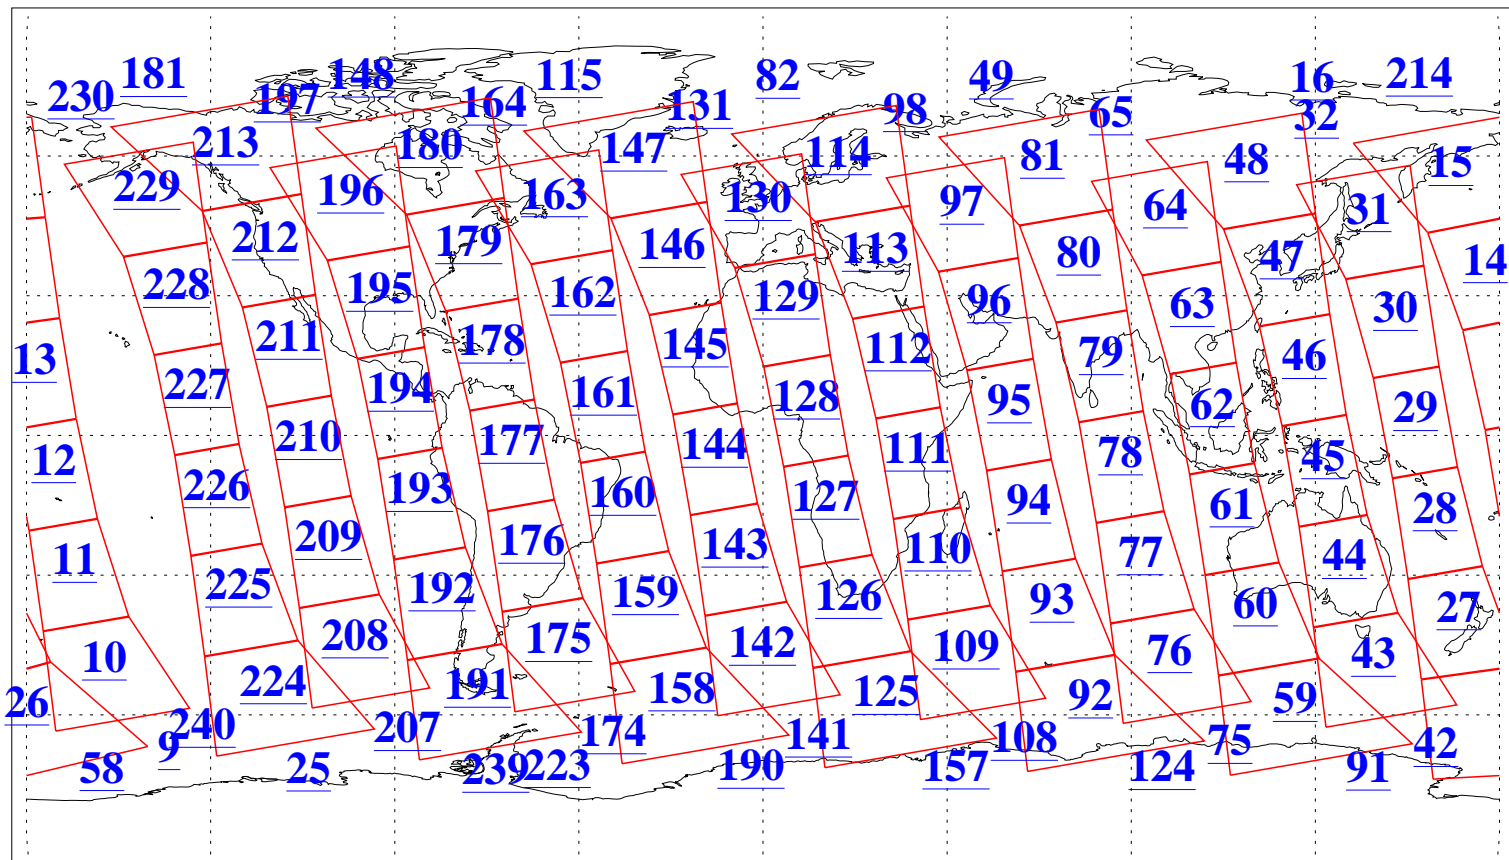

L1B Availability
AMSU Granules: 240
HSB Granules: 0
AIRS Granules: 240

11 Apr 2013
DoY 101
Aqua Day 3995
Granules: 1 to 120

Granules: 121 to 240

Legend: AMSU Available, HSB Available, AIRS Available

L1B Availability
AMSU Granules: 240
HSB Granules: 0
AIRS Granules: 240

11 Apr 2013
DoY 101
Aqua Day 3995
Ascending Granules

Descending Granules

Legend: AMSU Available, HSB Available, AIRS Available

L1B Availability
AMSU Granules: 240
HSB Granules: 0
AIRS Granules: 240

11 Apr 2013
DoY 101
Aqua Day 3995

Northern Hemisphere Granules

Southern Hemisphere Granules

Legend: AMSU Available, HSB Available, AIRS Available