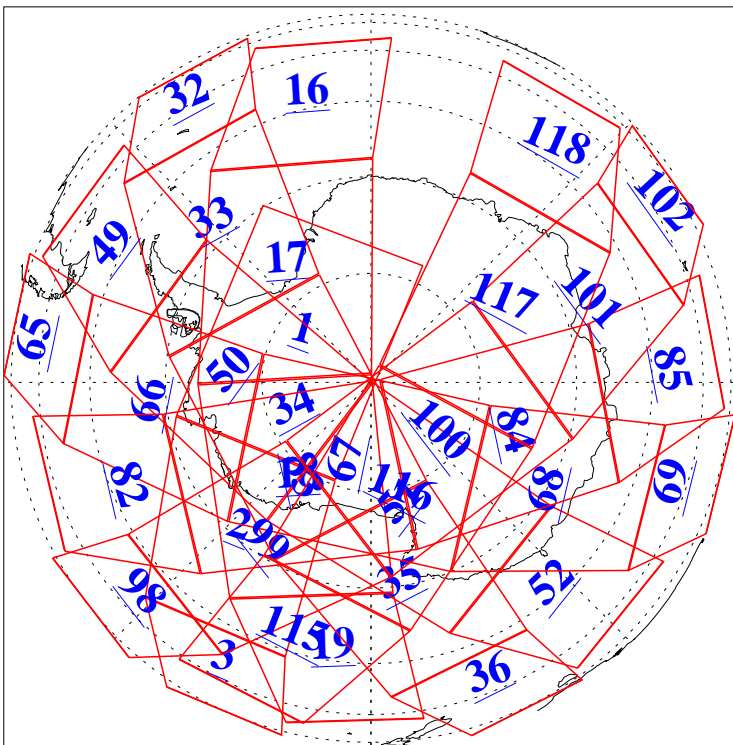

L1B Availability
AMSU Granules: 240
HSB Granules: 0
AIRS Granules: 240

10 Apr 2013
DoY 100
Aqua Day 3994
Granules: 1 to 120

Granules: 121 to 240

Legend: AMSU Available, HSB Available, AIRS Available

L1B Availability
AMSU Granules: 240
HSB Granules: 0
AIRS Granules: 240

10 Apr 2013
DoY 100
Aqua Day 3994

Ascending Granules

Descending Granules

Legend: AMSU Available, HSB Available, AIRS Available

L1B Availability
 AMSU Granules: 240
 HSB Granules: 0
 AIRS Granules: 240

10 Apr 2013
 DoY 100
 Aqua Day 3994

Northern Hemisphere Granules

Southern Hemisphere Granules

Legend: AMSU Available, HSB Available, AIRS Available