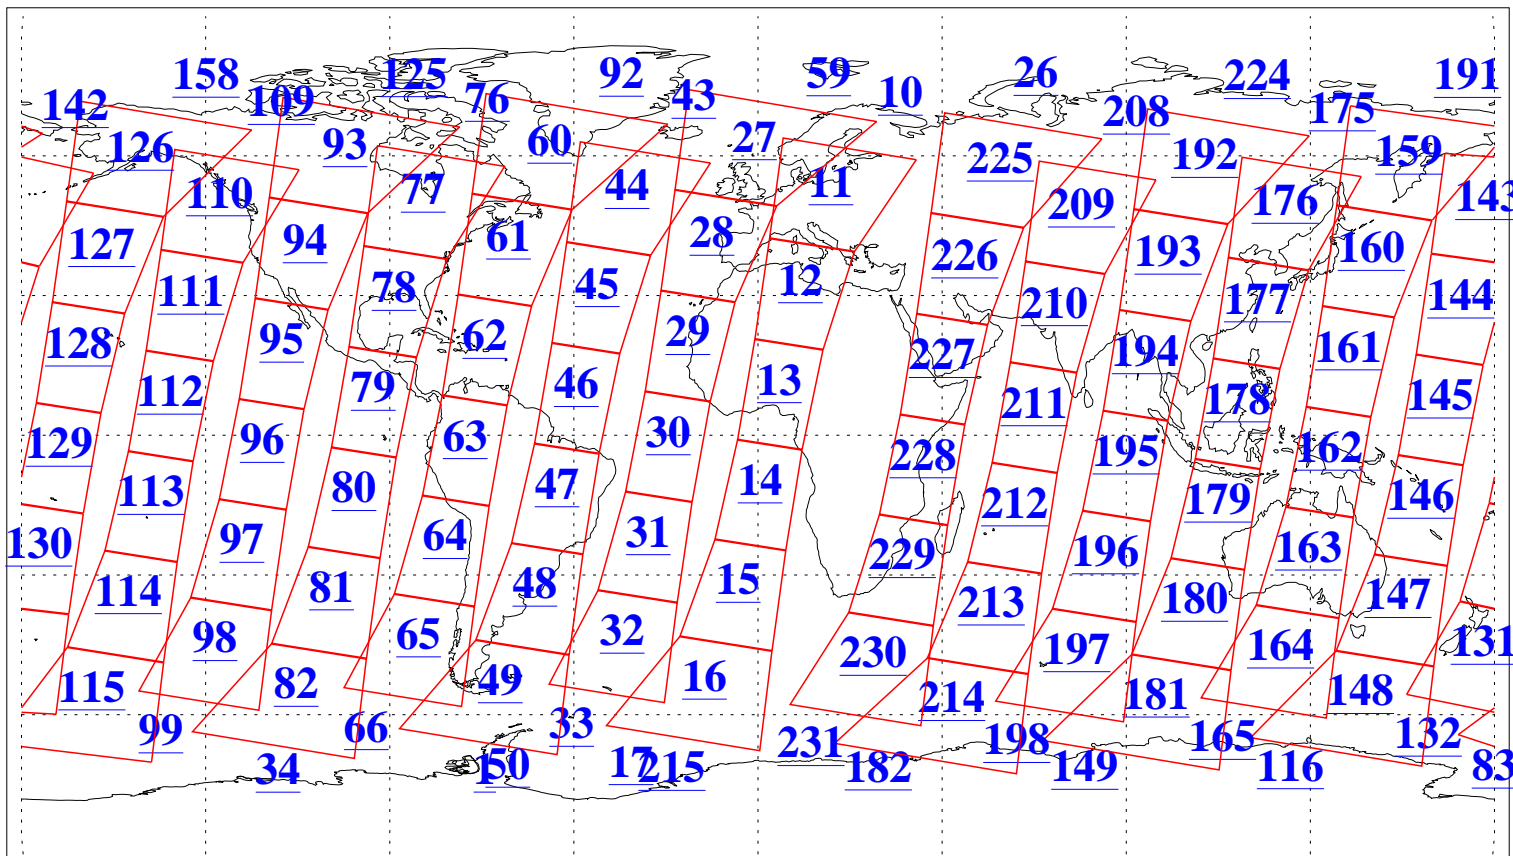

L1B Availability
AMSU Granules: 240
HSB Granules: 0
AIRS Granules: 240

10 Apr 2013
DoY 100
Aqua Day 3994
Granules: 1 to 120

Granules: 121 to 240

Legend: AMSU Available, HSB Available, AIRS Available

L1B Availability
AMSU Granules: 240
HSB Granules: 0
AIRS Granules: 240

10 Apr 2013
DoY 100
Aqua Day 3994

Ascending Granules

Descending Granules

Legend: AMSU Available, HSB Available, AIRS Available

L1B Availability
 AMSU Granules: 240
 HSB Granules: 0
 AIRS Granules: 240

10 Apr 2013
 DoY 100
 Aqua Day 3994

Northern Hemisphere Granules

Southern Hemisphere Granules

Legend: AMSU Available, HSB Available, AIRS Available