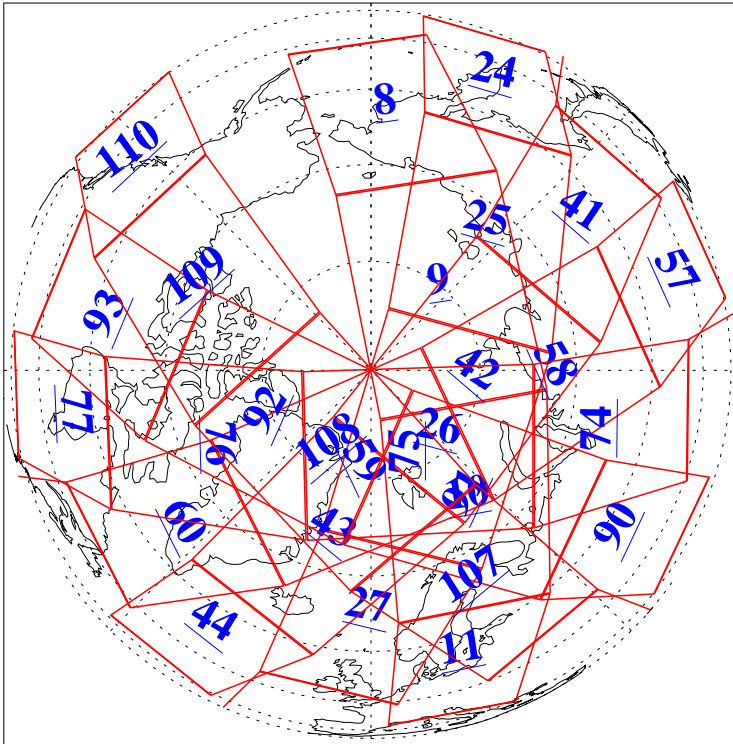

L1B Availability
AMSU Granules: 240
HSB Granules: 0
AIRS Granules: 240

10 Apr 2013
DoY 100
Aqua Day 3994
Granules: 1 to 120

Granules: 121 to 240

Legend: AMSU Available, HSB Available, AIRS Available

L1B Availability
AMSU Granules: 240
HSB Granules: 0
AIRS Granules: 240

10 Apr 2013
DoY 100
Aqua Day 3994

Ascending Granules

Descending Granules

Legend: AMSU Available, HSB Available, AIRS Available

L1B Availability
 AMSU Granules: 240
 HSB Granules: 0
 AIRS Granules: 240

10 Apr 2013
 DoY 100
 Aqua Day 3994

Northern Hemisphere Granules

Southern Hemisphere Granules

Legend: AMSU Available, HSB Available, AIRS Available