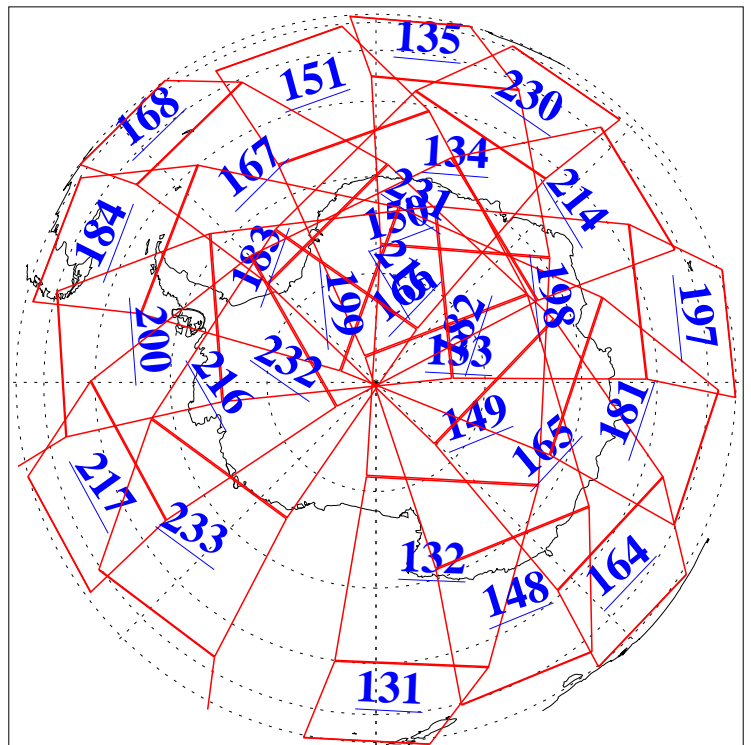

L1B Availability
AMSU Granules: 240
HSB Granules: 0
AIRS Granules: 240

10 Apr 2013
DoY 100
Aqua Day 3994
Granules: 1 to 120

Granules: 121 to 240

Legend: AMSU Available, HSB Available, AIRS Available

L1B Availability
AMSU Granules: 240
HSB Granules: 0
AIRS Granules: 240

10 Apr 2013
DoY 100
Aqua Day 3994

Ascending Granules

Descending Granules

Legend: AMSU Available, HSB Available, AIRS Available

L1B Availability
 AMSU Granules: 240
 HSB Granules: 0
 AIRS Granules: 240

10 Apr 2013
 DoY 100
 Aqua Day 3994

Northern Hemisphere Granules

Southern Hemisphere Granules

Legend: AMSU Available, HSB Available, AIRS Available