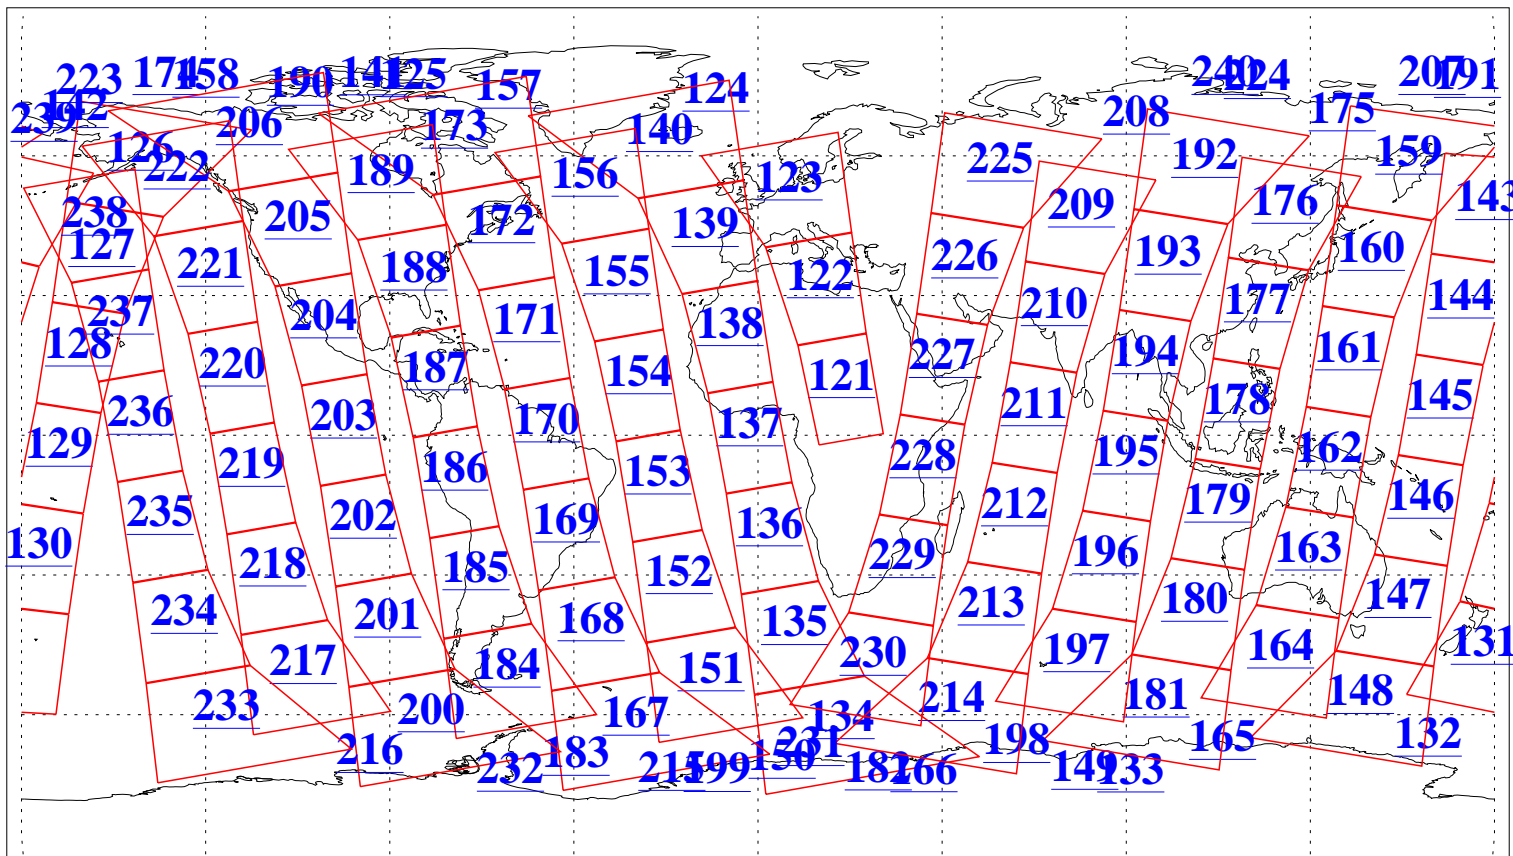

L1B Availability
AMSU Granules: 240
HSB Granules: 0
AIRS Granules: 240

10 Apr 2013
DoY 100
Aqua Day 3994
Granules: 1 to 120

Granules: 121 to 240

Legend: AMSU Available, HSB Available, AIRS Available

L1B Availability
AMSU Granules: 240
HSB Granules: 0
AIRS Granules: 240

10 Apr 2013
DoY 100
Aqua Day 3994

Ascending Granules

Descending Granules

Legend: AMSU Available, HSB Available, AIRS Available

L1B Availability
 AMSU Granules: 240
 HSB Granules: 0
 AIRS Granules: 240

10 Apr 2013
 DoY 100
 Aqua Day 3994

Northern Hemisphere Granules

Southern Hemisphere Granules

Legend: AMSU Available, HSB Available, AIRS Available