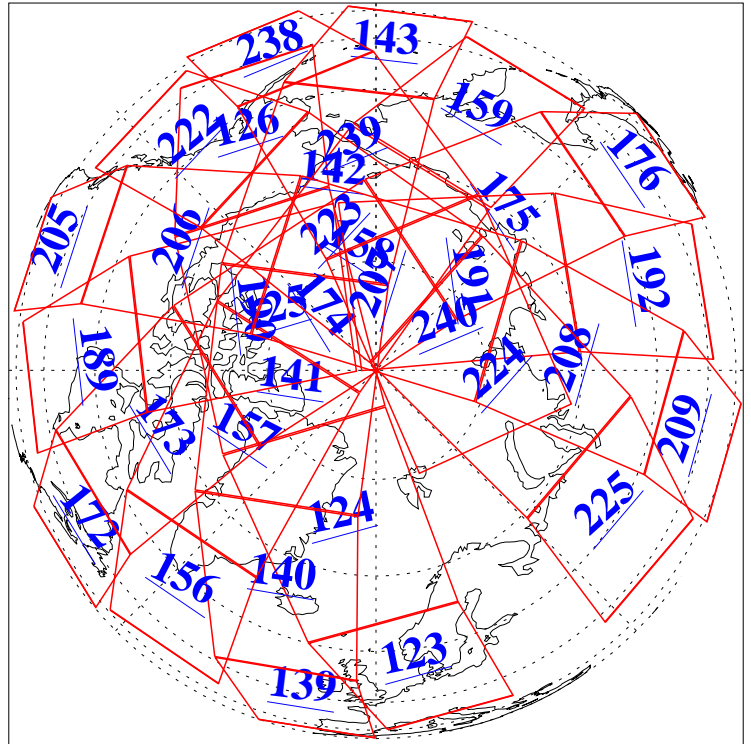

L1B Availability
AMSU Granules: 240
HSB Granules: 0
AIRS Granules: 240

10 Apr 2013
DoY 100
Aqua Day 3994
Granules: 1 to 120

Granules: 121 to 240

Legend: AMSU Available, HSB Available, AIRS Available

L1B Availability
AMSU Granules: 240
HSB Granules: 0
AIRS Granules: 240

10 Apr 2013
DoY 100
Aqua Day 3994

Ascending Granules

Descending Granules

Legend: AMSU Available, HSB Available, AIRS Available

L1B Availability
 AMSU Granules: 240
 HSB Granules: 0
 AIRS Granules: 240

10 Apr 2013
 DoY 100
 Aqua Day 3994

Northern Hemisphere Granules

Southern Hemisphere Granules

Legend: AMSU Available, HSB Available, AIRS Available