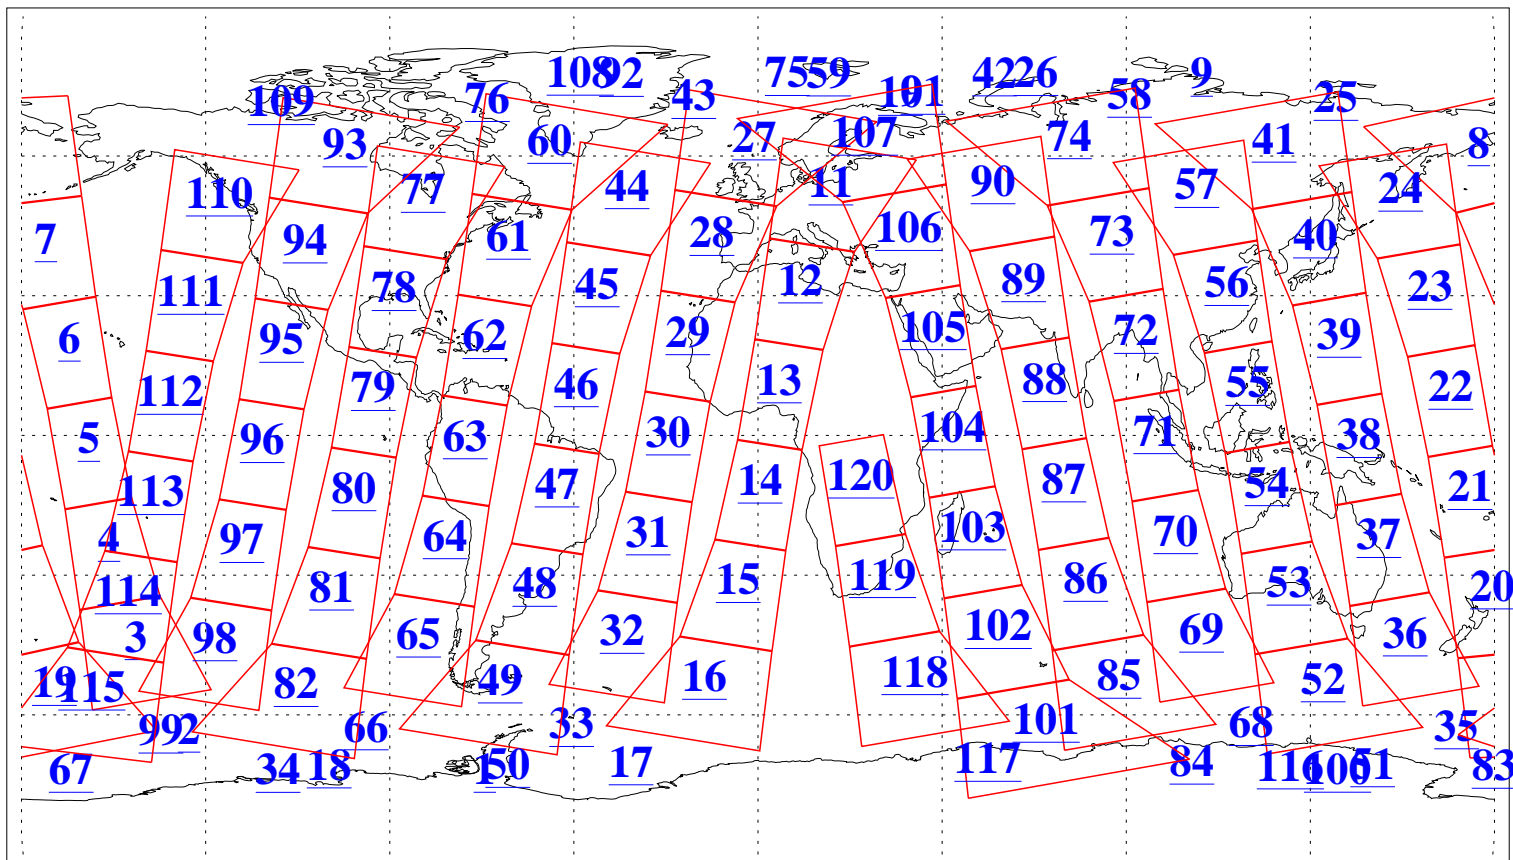

L1B Availability
AMSU Granules: 240
HSB Granules: 0
AIRS Granules: 240

10 Apr 2013
DoY 100
Aqua Day 3994
Granules: 1 to 120

Granules: 121 to 240

Legend: AMSU Available, HSB Available, AIRS Available

L1B Availability
AMSU Granules: 240
HSB Granules: 0
AIRS Granules: 240

10 Apr 2013
DoY 100
Aqua Day 3994

Ascending Granules

Descending Granules

Legend: AMSU Available, HSB Available, AIRS Available

L1B Availability
 AMSU Granules: 240
 HSB Granules: 0
 AIRS Granules: 240

10 Apr 2013
 DoY 100
 Aqua Day 3994

Northern Hemisphere Granules

Southern Hemisphere Granules

Legend: AMSU Available, HSB Available, AIRS Available