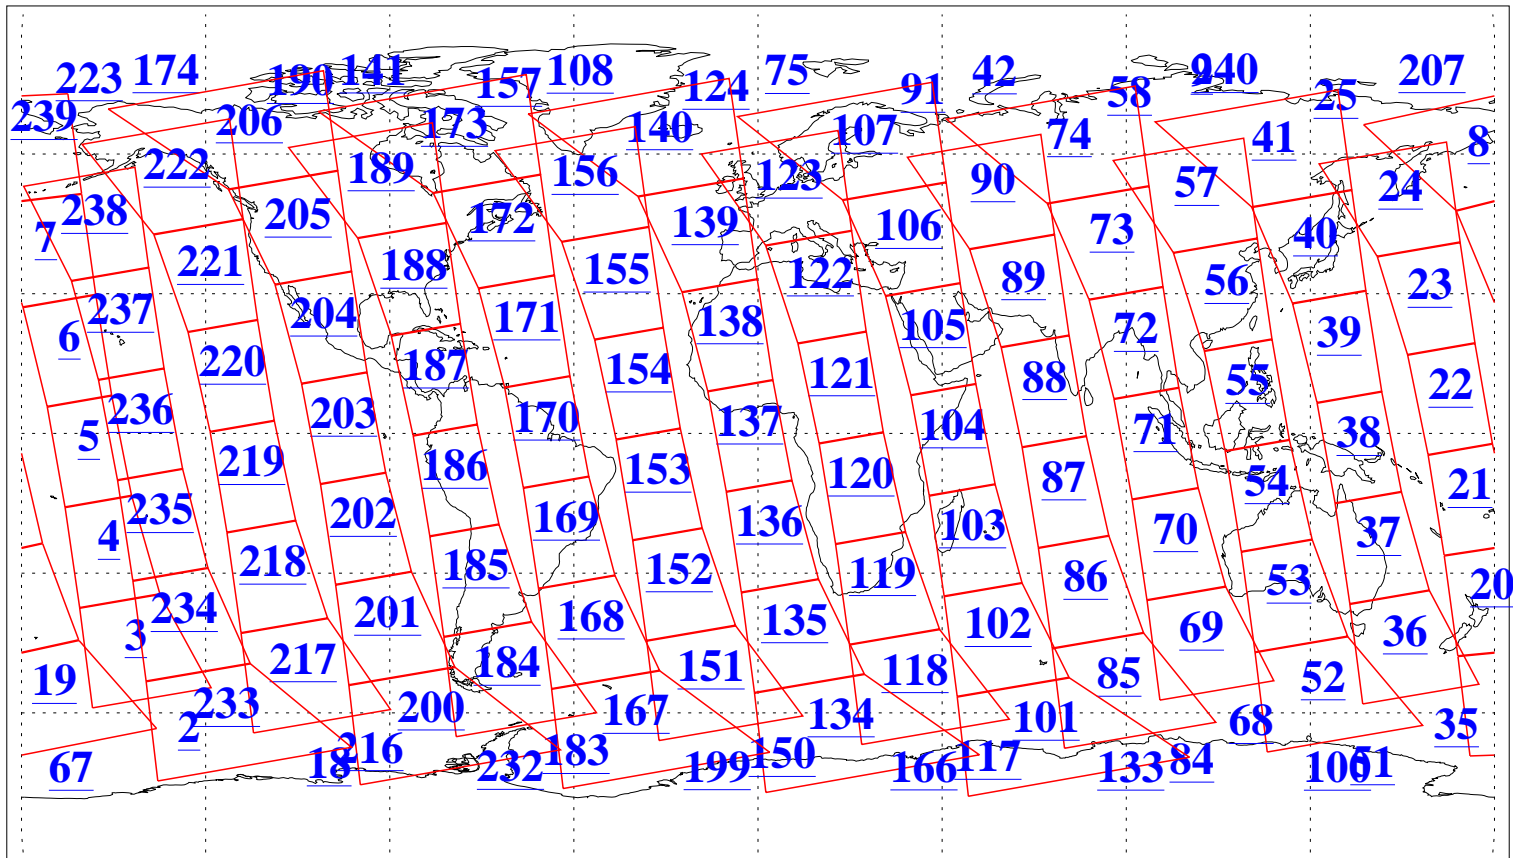

L1B Availability
AMSU Granules: 240
HSB Granules: 0
AIRS Granules: 240

10 Apr 2013
DoY 100
Aqua Day 3994
Granules: 1 to 120

Granules: 121 to 240

Legend: AMSU Available, HSB Available, AIRS Available

L1B Availability
AMSU Granules: 240
HSB Granules: 0
AIRS Granules: 240

10 Apr 2013
DoY 100
Aqua Day 3994

Ascending Granules

Descending Granules

Legend: AMSU Available, HSB Available, AIRS Available

L1B Availability
 AMSU Granules: 240
 HSB Granules: 0
 AIRS Granules: 240

10 Apr 2013
 DoY 100
 Aqua Day 3994

Northern Hemisphere Granules

Southern Hemisphere Granules

Legend: AMSU Available, HSB Available, AIRS Available