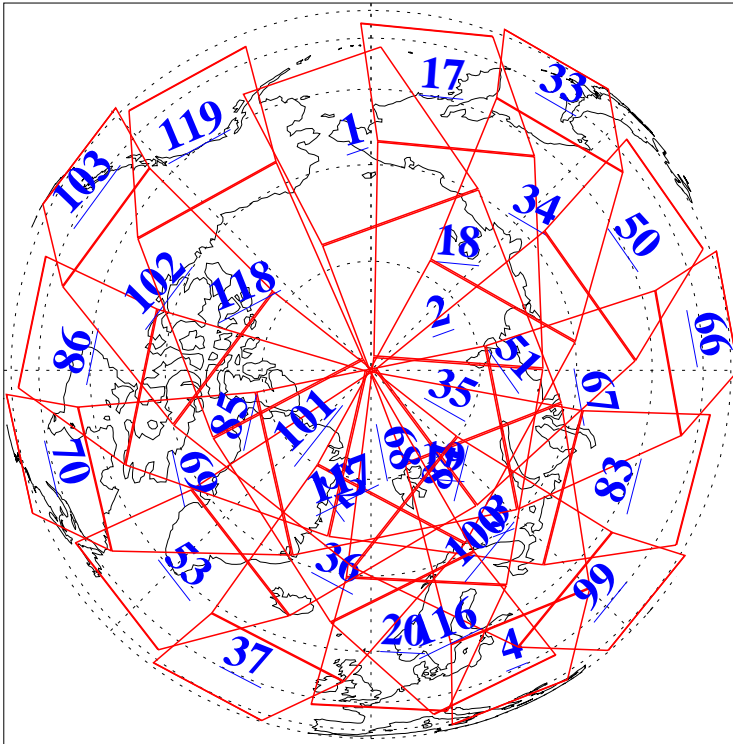

L1B Availability
AMSU Granules: 240
HSB Granules: 0
AIRS Granules: 218

9 Apr 2013
DoY 99
Aqua Day 3993
Granules: 1 to 120

Granules: 121 to 240

Legend: AMSU Available, HSB Available, AIRS Available

L1B Availability
AMSU Granules: 240
HSB Granules: 0
AIRS Granules: 218

9 Apr 2013
DoY 99
Aqua Day 3993

Ascending Granules

Descending Granules

Legend: AMSU Available, HSB Available, AIRS Available

L1B Availability
 AMSU Granules: 240
 HSB Granules: 0
 AIRS Granules: 218

9 Apr 2013
 DoY 99
 Aqua Day 3993

Northern Hemisphere Granules

Southern Hemisphere Granules

Legend: AMSU Available, HSB Available, AIRS Available