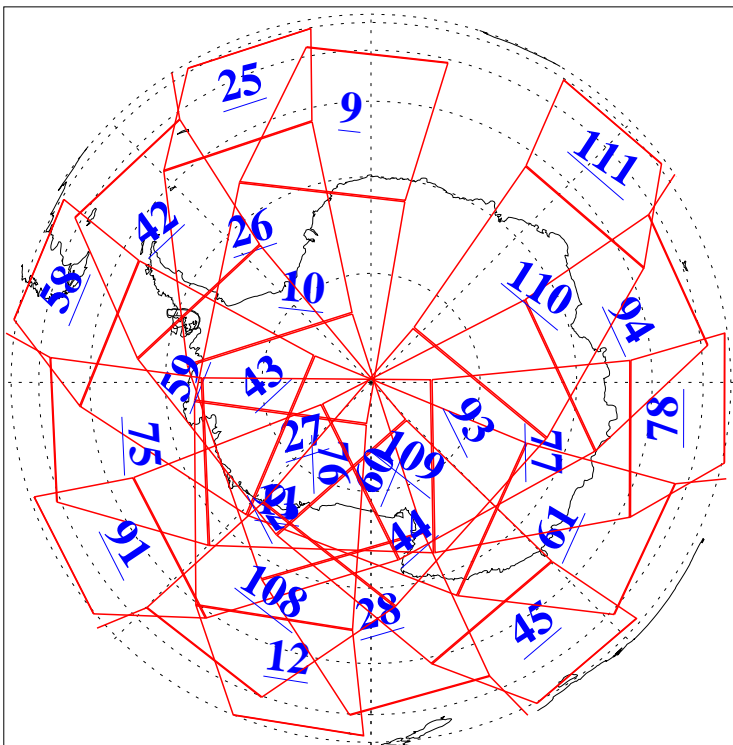

L1B Availability
AMSU Granules: 240
HSB Granules: 0
AIRS Granules: 218

9 Apr 2013
DoY 99
Aqua Day 3993
Granules: 1 to 120

Granules: 121 to 240

Legend: AMSU Available, HSB Available, AIRS Available

L1B Availability
AMSU Granules: 240
HSB Granules: 0
AIRS Granules: 218

9 Apr 2013
DoY 99
Aqua Day 3993

Ascending Granules

Descending Granules

Legend: AMSU Available, HSB Available, AIRS Available

L1B Availability
 AMSU Granules: 240
 HSB Granules: 0
 AIRS Granules: 218

9 Apr 2013
 DoY 99
 Aqua Day 3993

Northern Hemisphere Granules

Southern Hemisphere Granules

Legend: AMSU Available, HSB Available, AIRS Available