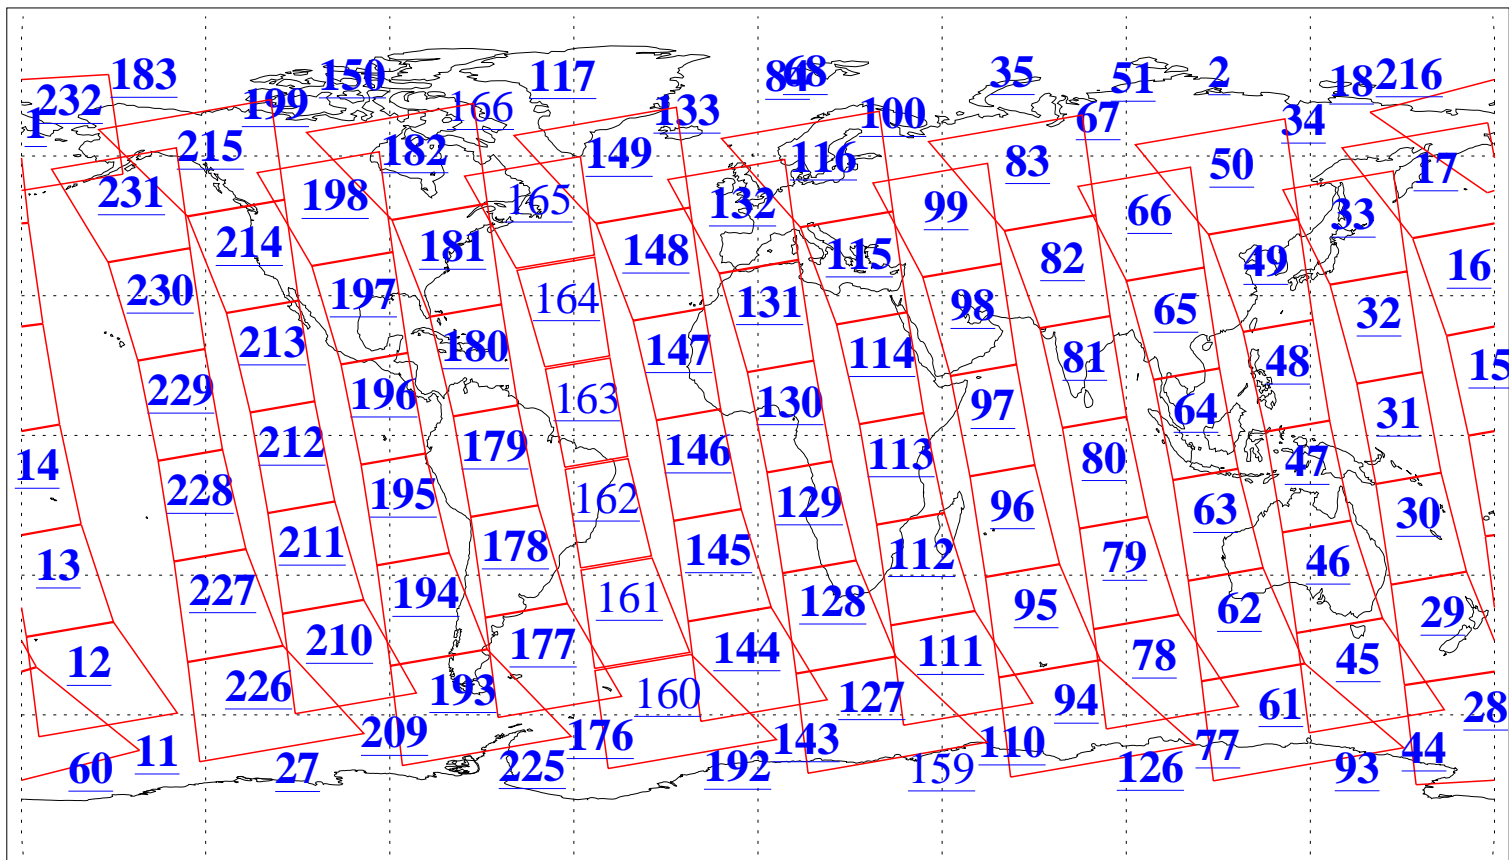

L1B Availability
AMSU Granules: 240
HSB Granules: 0
AIRS Granules: 218

9 Apr 2013
DoY 99
Aqua Day 3993
Granules: 1 to 120

Granules: 121 to 240

Legend: AMSU Available, HSB Available, AIRS Available

L1B Availability
AMSU Granules: 240
HSB Granules: 0
AIRS Granules: 218

9 Apr 2013
DoY 99
Aqua Day 3993

Ascending Granules

Descending Granules

Legend: AMSU Available, HSB Available, AIRS Available

L1B Availability
 AMSU Granules: 240
 HSB Granules: 0
 AIRS Granules: 218

9 Apr 2013
 DoY 99
 Aqua Day 3993

Northern Hemisphere Granules

Southern Hemisphere Granules

Legend: AMSU Available, HSB Available, AIRS Available