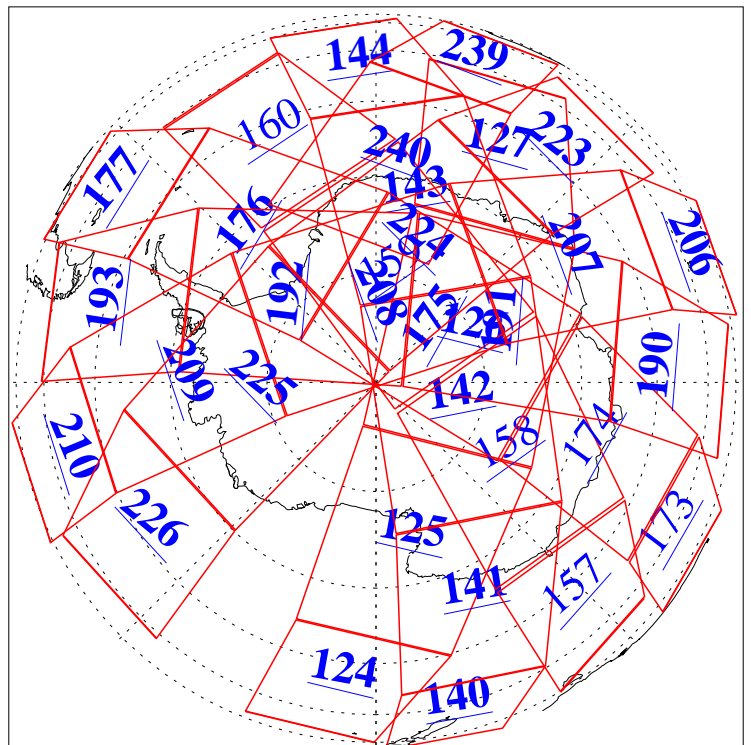

L1B Availability
AMSU Granules: 240
HSB Granules: 0
AIRS Granules: 218

9 Apr 2013
DoY 99
Aqua Day 3993
Granules: 1 to 120

Granules: 121 to 240

Legend: AMSU Available, HSB Available, AIRS Available

L1B Availability
AMSU Granules: 240
HSB Granules: 0
AIRS Granules: 218

9 Apr 2013
DoY 99
Aqua Day 3993

Ascending Granules

Descending Granules

Legend: AMSU Available, HSB Available, AIRS Available

L1B Availability
 AMSU Granules: 240
 HSB Granules: 0
 AIRS Granules: 218

9 Apr 2013
 DoY 99
 Aqua Day 3993

Northern Hemisphere Granules

Southern Hemisphere Granules

Legend: AMSU Available, HSB Available, AIRS Available