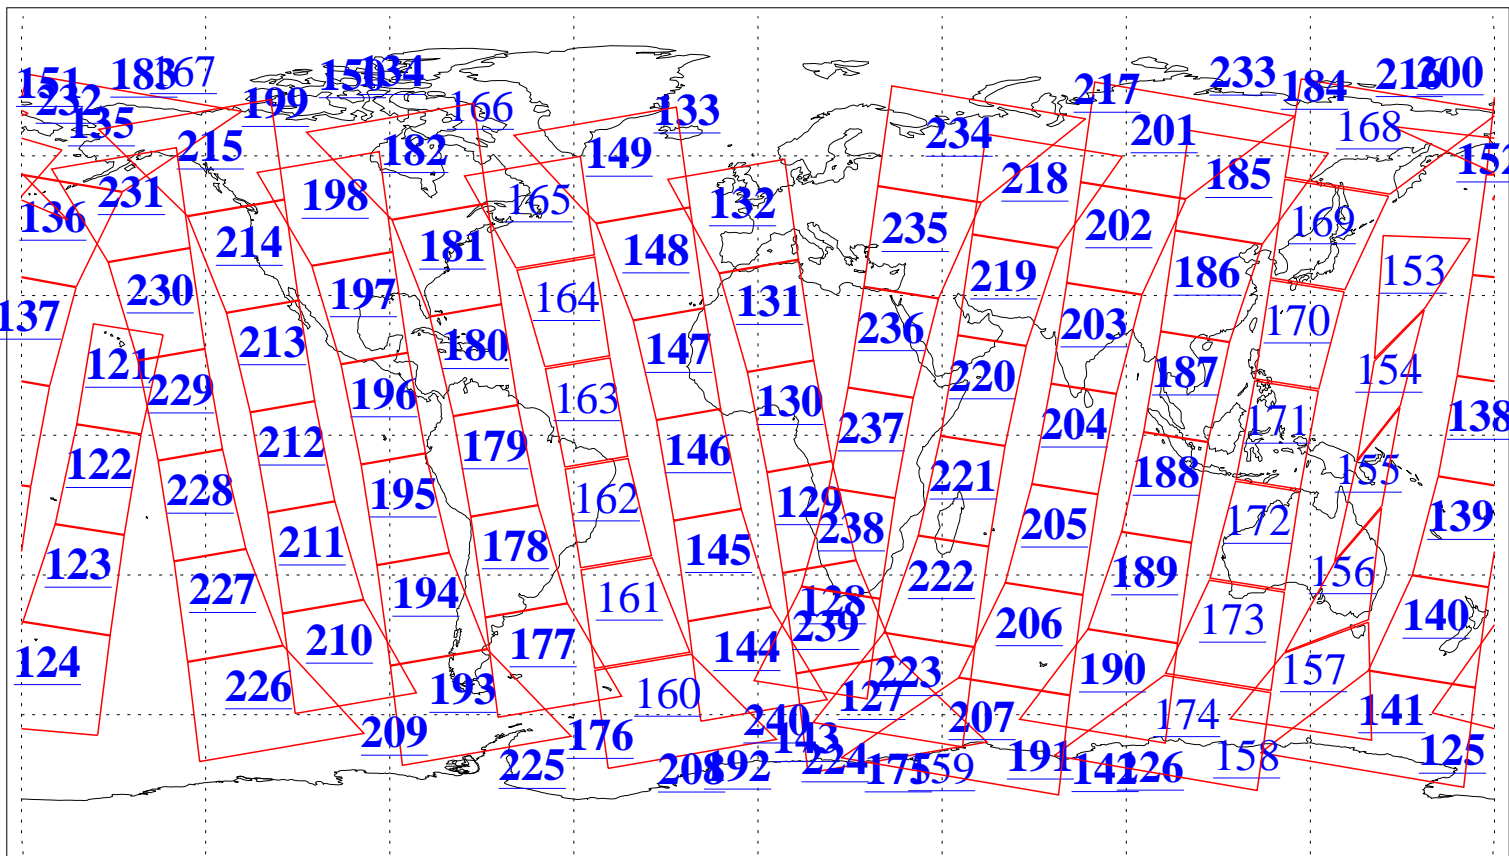

L1B Availability
AMSU Granules: 240
HSB Granules: 0
AIRS Granules: 218

9 Apr 2013
DoY 99
Aqua Day 3993
Granules: 1 to 120

Granules: 121 to 240

Legend: AMSU Available, HSB Available, AIRS Available

L1B Availability
AMSU Granules: 240
HSB Granules: 0
AIRS Granules: 218

9 Apr 2013
DoY 99
Aqua Day 3993

Ascending Granules

Descending Granules

Legend: AMSU Available, HSB Available, AIRS Available

L1B Availability
 AMSU Granules: 240
 HSB Granules: 0
 AIRS Granules: 218

9 Apr 2013
 DoY 99
 Aqua Day 3993

Northern Hemisphere Granules

Southern Hemisphere Granules

Legend: AMSU Available, HSB Available, AIRS Available