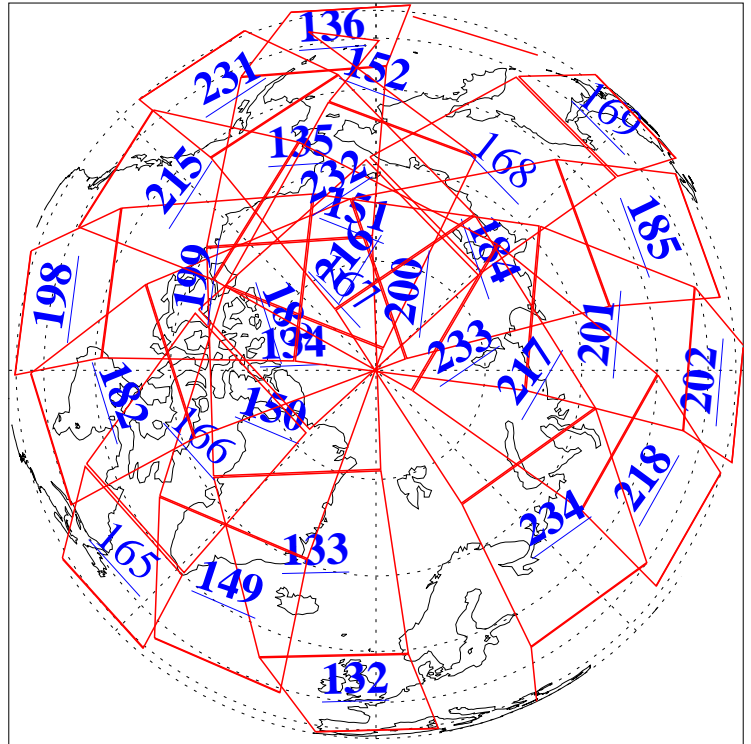

L1B Availability
AMSU Granules: 240
HSB Granules: 0
AIRS Granules: 218

9 Apr 2013
DoY 99
Aqua Day 3993
Granules: 1 to 120

Granules: 121 to 240

Legend: AMSU Available, HSB Available, AIRS Available

L1B Availability
AMSU Granules: 240
HSB Granules: 0
AIRS Granules: 218

9 Apr 2013
DoY 99
Aqua Day 3993

Ascending Granules

Descending Granules

Legend: AMSU Available, HSB Available, AIRS Available

L1B Availability
 AMSU Granules: 240
 HSB Granules: 0
 AIRS Granules: 218

9 Apr 2013
 DoY 99
 Aqua Day 3993

Northern Hemisphere Granules

Southern Hemisphere Granules

Legend: AMSU Available, HSB Available, AIRS Available