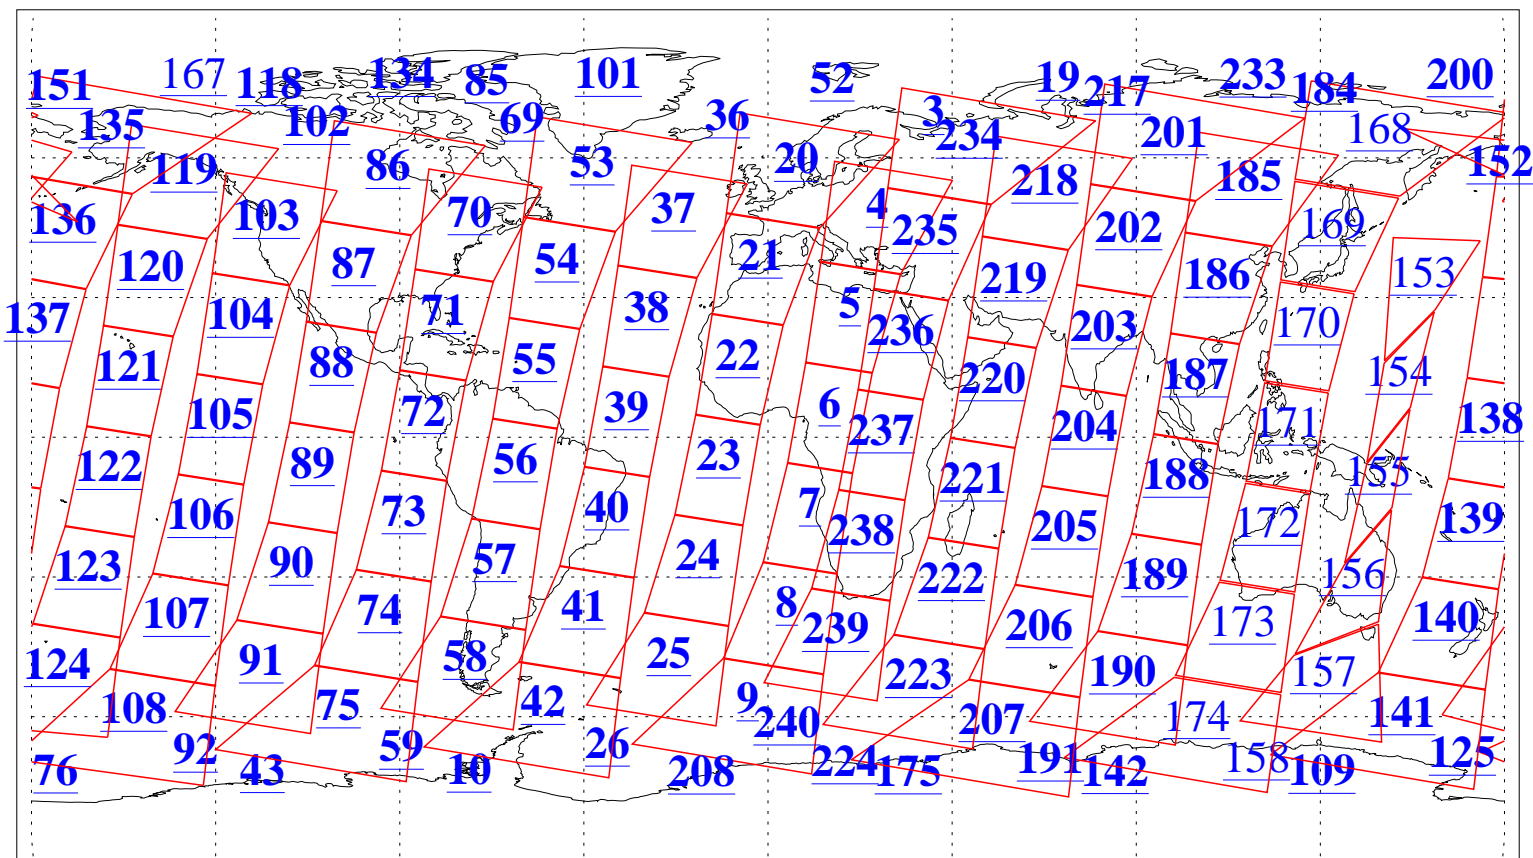

L1B Availability
AMSU Granules: 240
HSB Granules: 0
AIRS Granules: 218

9 Apr 2013
DoY 99
Aqua Day 3993
Granules: 1 to 120

Granules: 121 to 240

Legend: AMSU Available, HSB Available, AIRS Available

L1B Availability
AMSU Granules: 240
HSB Granules: 0
AIRS Granules: 218

9 Apr 2013
DoY 99
Aqua Day 3993

Ascending Granules

Descending Granules

Legend: AMSU Available, HSB Available, AIRS Available

L1B Availability
 AMSU Granules: 240
 HSB Granules: 0
 AIRS Granules: 218

9 Apr 2013
 DoY 99
 Aqua Day 3993

Northern Hemisphere Granules

Southern Hemisphere Granules

Legend: AMSU Available, HSB Available, AIRS Available