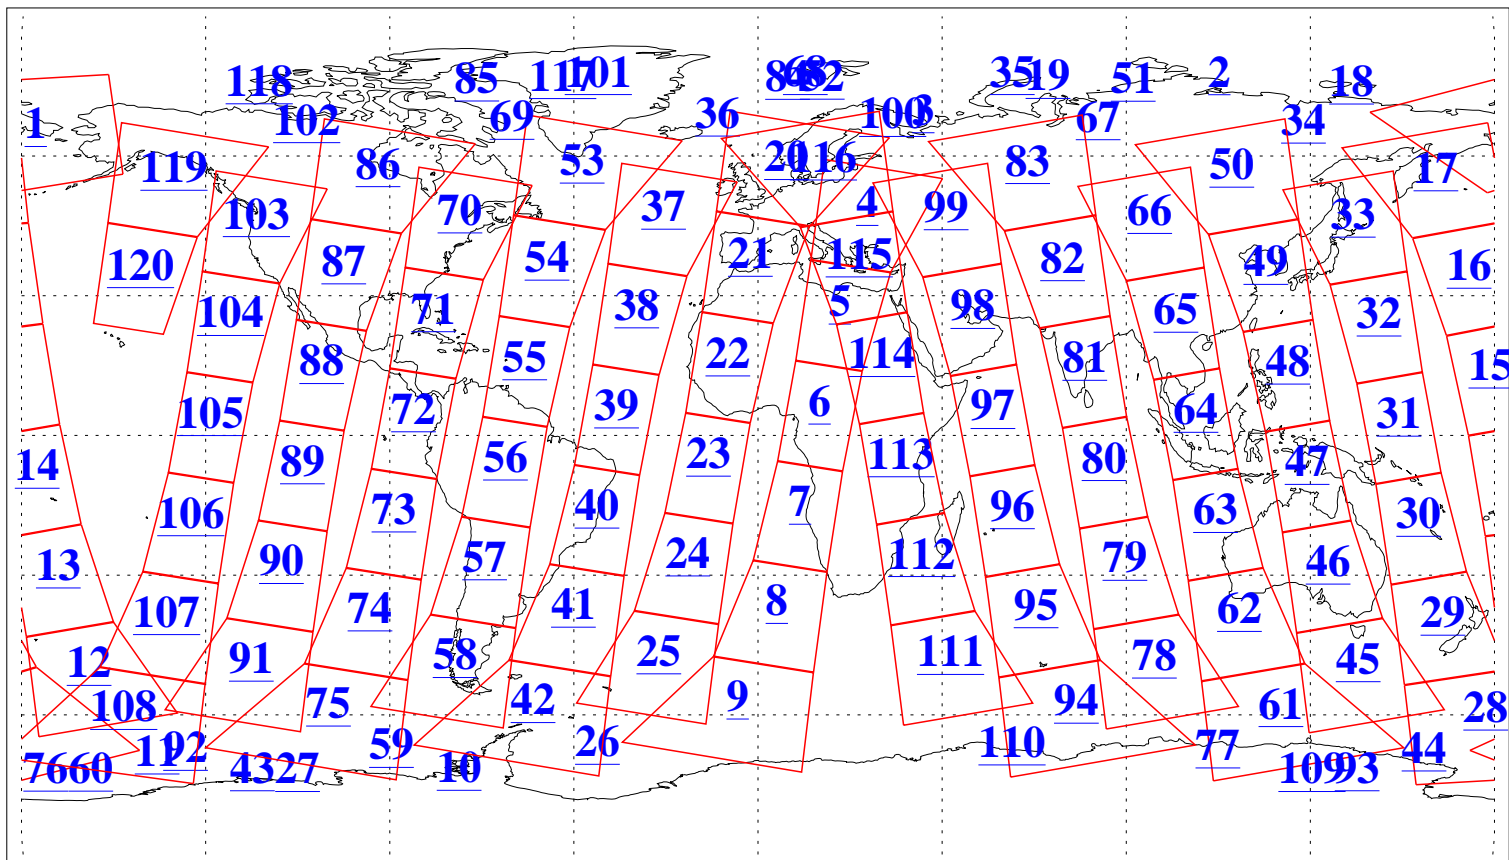

L1B Availability
AMSU Granules: 240
HSB Granules: 0
AIRS Granules: 218

9 Apr 2013
DoY 99
Aqua Day 3993
Granules: 1 to 120

Granules: 121 to 240

Legend: AMSU Available, HSB Available, AIRS Available

L1B Availability
AMSU Granules: 240
HSB Granules: 0
AIRS Granules: 218

9 Apr 2013
DoY 99
Aqua Day 3993

Ascending Granules

Descending Granules

Legend: AMSU Available, HSB Available, AIRS Available

L1B Availability
 AMSU Granules: 240
 HSB Granules: 0
 AIRS Granules: 218

9 Apr 2013
 DoY 99
 Aqua Day 3993

Northern Hemisphere Granules

Southern Hemisphere Granules

Legend: AMSU Available, HSB Available, AIRS Available