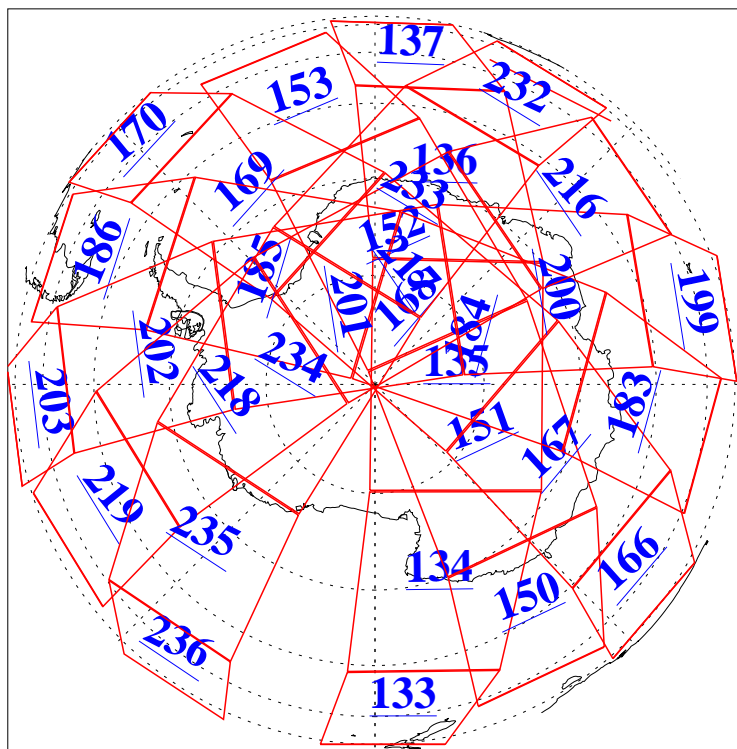

Legend: AMSU Available, HSB Available, AIRS Available