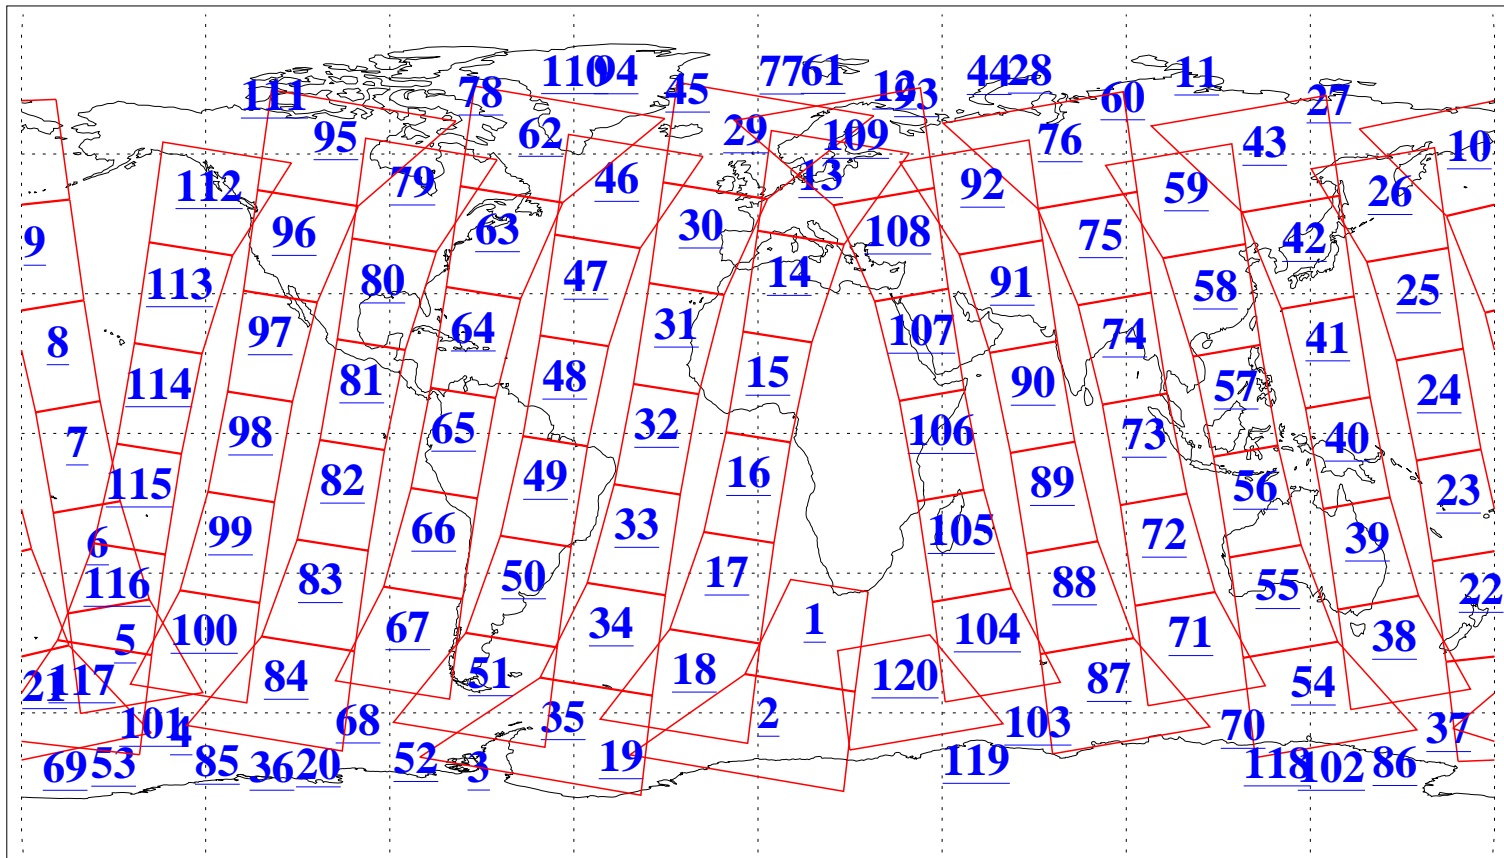

L1B Availability  
AMSU Granules: 240  
HSB Granules: 0  
AIRS Granules: 240

8 Apr 2013  
DoY 98  
Aqua Day 3992  
Granules: 1 to 120

Granules: 121 to 240

Legend: AMSU Available, HSB Available, AIRS Available

L1B Availability  
AMSU Granules: 240  
HSB Granules: 0  
AIRS Granules: 240

8 Apr 2013  
DoY 98  
Aqua Day 3992

Ascending Granules

Descending Granules

Legend: AMSU Available, HSB Available, AIRS Available