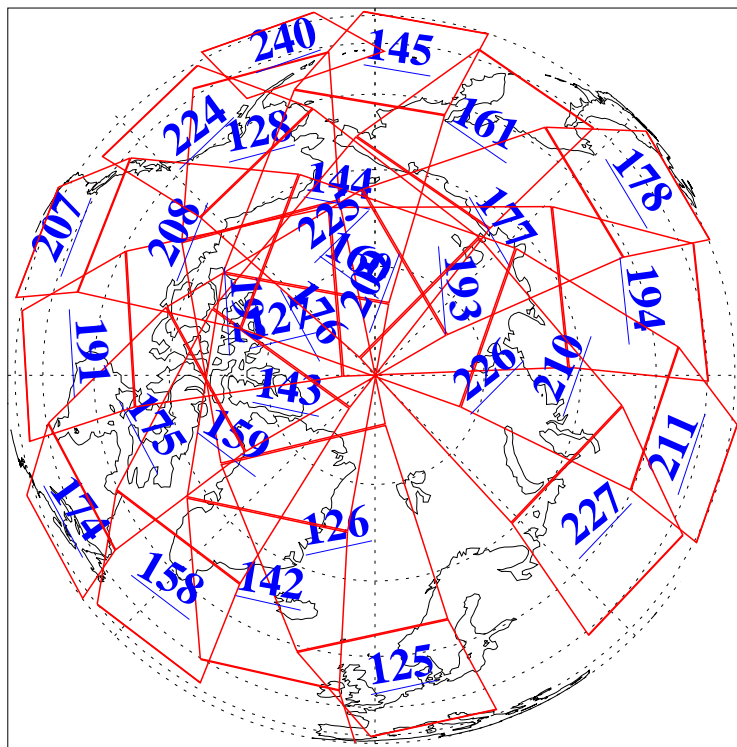

L1B Availability  
AMSU Granules: 240  
HSB Granules: 0  
AIRS Granules: 240

8 Apr 2013  
DoY 98  
Aqua Day 3992  
Granules: 1 to 120

Granules: 121 to 240

Legend: AMSU Available, HSB Available, AIRS Available

L1B Availability  
AMSU Granules: 240  
HSB Granules: 0  
AIRS Granules: 240

8 Apr 2013  
DoY 98  
Aqua Day 3992

Ascending Granules

Descending Granules

Legend: AMSU Available, HSB Available, AIRS Available

### Northern Hemisphere Granules