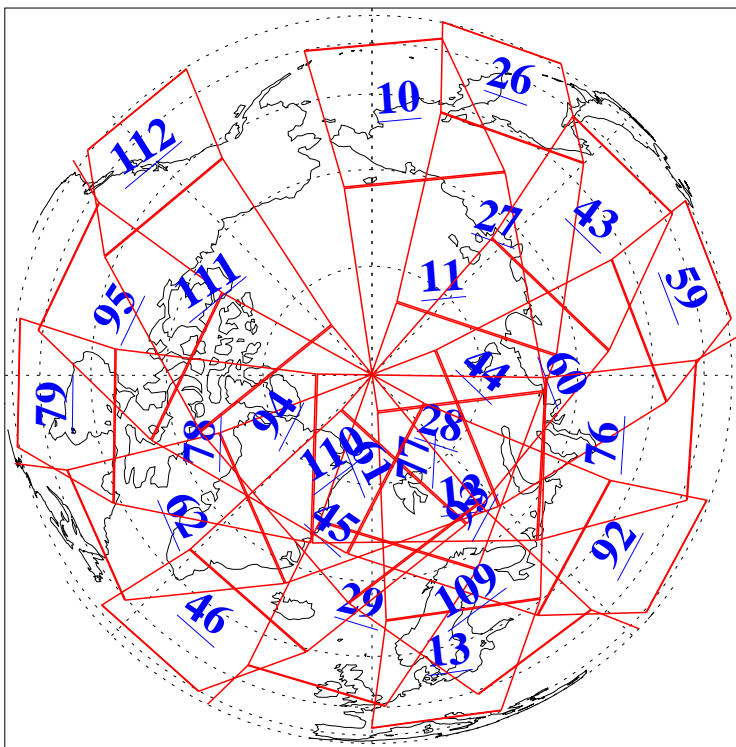

L1B Availability  
AMSU Granules: 240  
HSB Granules: 0  
AIRS Granules: 240

8 Apr 2013  
DoY 98  
Aqua Day 3992  
Granules: 1 to 120

Granules: 121 to 240

Legend: AMSU Available, HSB Available, AIRS Available

L1B Availability  
AMSU Granules: 240  
HSB Granules: 0  
AIRS Granules: 240

8 Apr 2013  
DoY 98  
Aqua Day 3992

Ascending Granules

Descending Granules

Legend: AMSU Available, HSB Available, AIRS Available

### Northern Hemisphere Granules