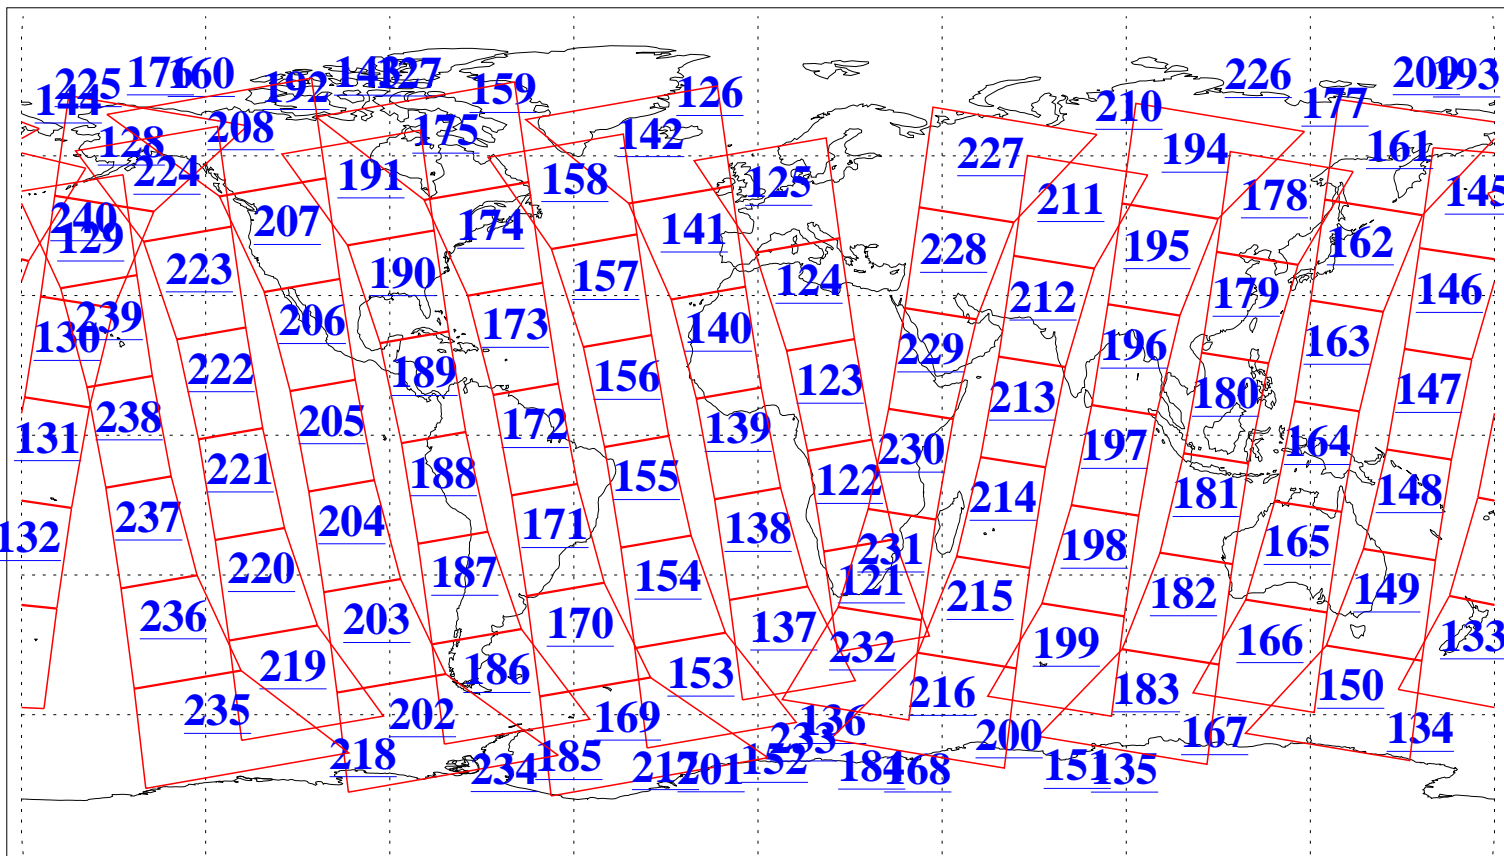

L1B Availability  
AMSU Granules: 240  
HSB Granules: 0  
AIRS Granules: 240

8 Apr 2013  
DoY 98  
Aqua Day 3992  
Granules: 1 to 120

Granules: 121 to 240

Legend: AMSU Available, HSB Available, AIRS Available

L1B Availability  
AMSU Granules: 240  
HSB Granules: 0  
AIRS Granules: 240

8 Apr 2013  
DoY 98  
Aqua Day 3992

Ascending Granules

Descending Granules

Legend: AMSU Available, HSB Available, AIRS Available