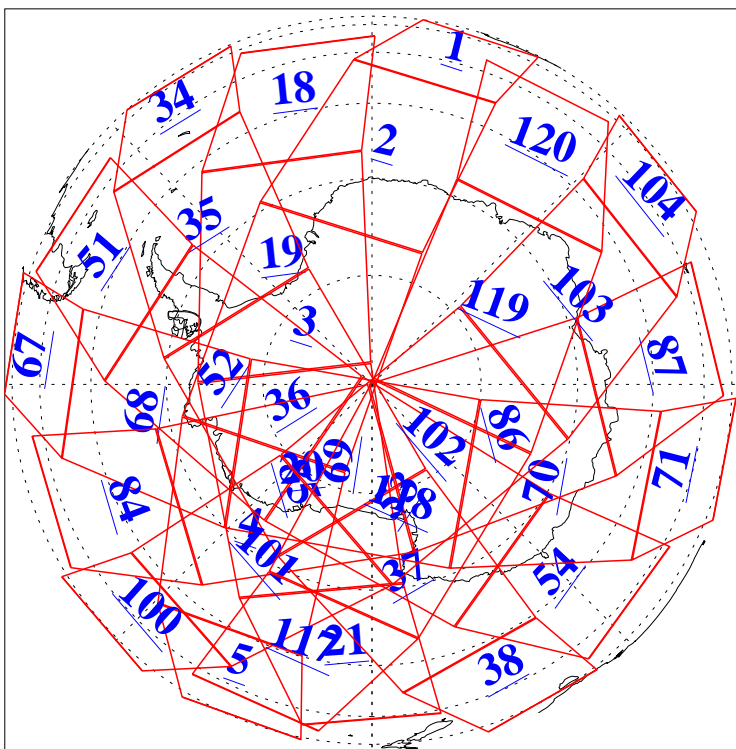

Legend: AMSU Available, HSB Available, AIRS Available