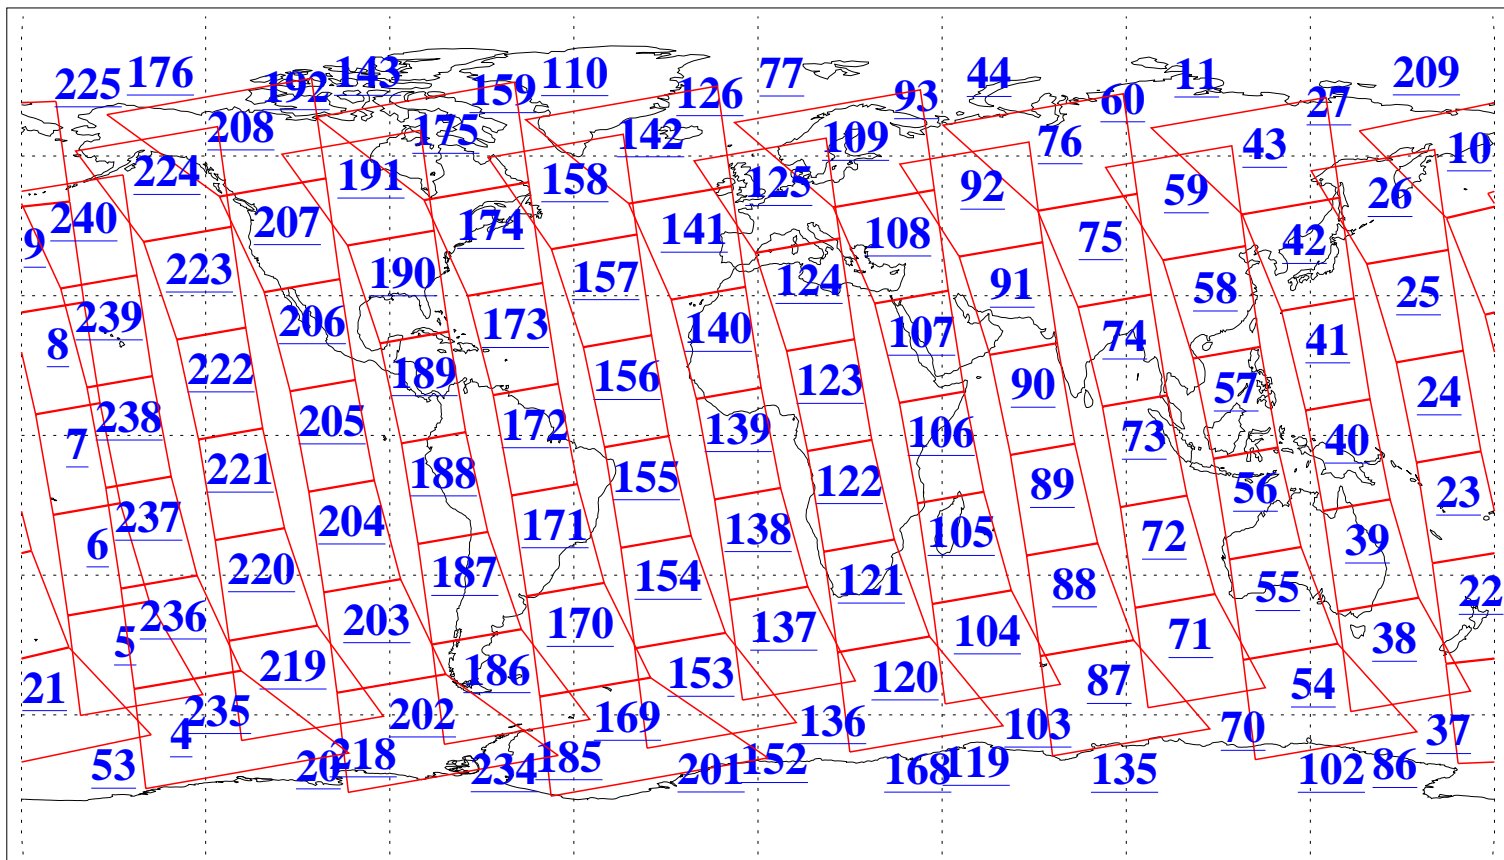

L1B Availability  
AMSU Granules: 240  
HSB Granules: 0  
AIRS Granules: 240

8 Apr 2013  
DoY 98  
Aqua Day 3992  
Granules: 1 to 120

Granules: 121 to 240

Legend: AMSU Available, HSB Available, AIRS Available

L1B Availability  
AMSU Granules: 240  
HSB Granules: 0  
AIRS Granules: 240

8 Apr 2013  
DoY 98  
Aqua Day 3992

Ascending Granules

Descending Granules

Legend: AMSU Available, HSB Available, AIRS Available