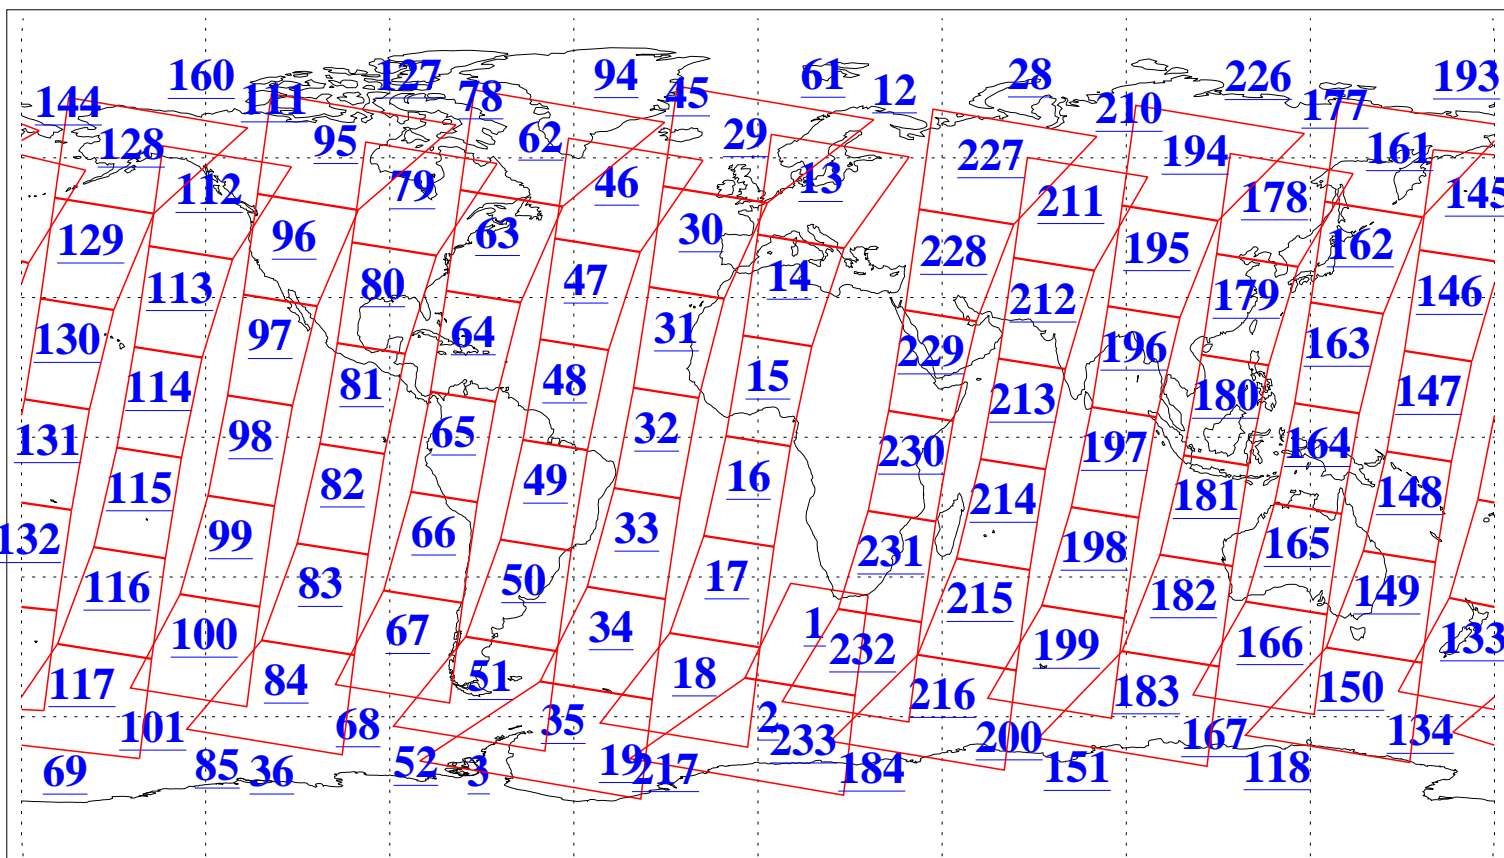

L1B Availability  
AMSU Granules: 240  
HSB Granules: 0  
AIRS Granules: 240

8 Apr 2013  
DoY 98  
Aqua Day 3992  
Granules: 1 to 120

Granules: 121 to 240

Legend: AMSU Available, HSB Available, AIRS Available

L1B Availability  
AMSU Granules: 240  
HSB Granules: 0  
AIRS Granules: 240

8 Apr 2013  
DoY 98  
Aqua Day 3992

Ascending Granules

Descending Granules

Legend: AMSU Available, HSB Available, AIRS Available