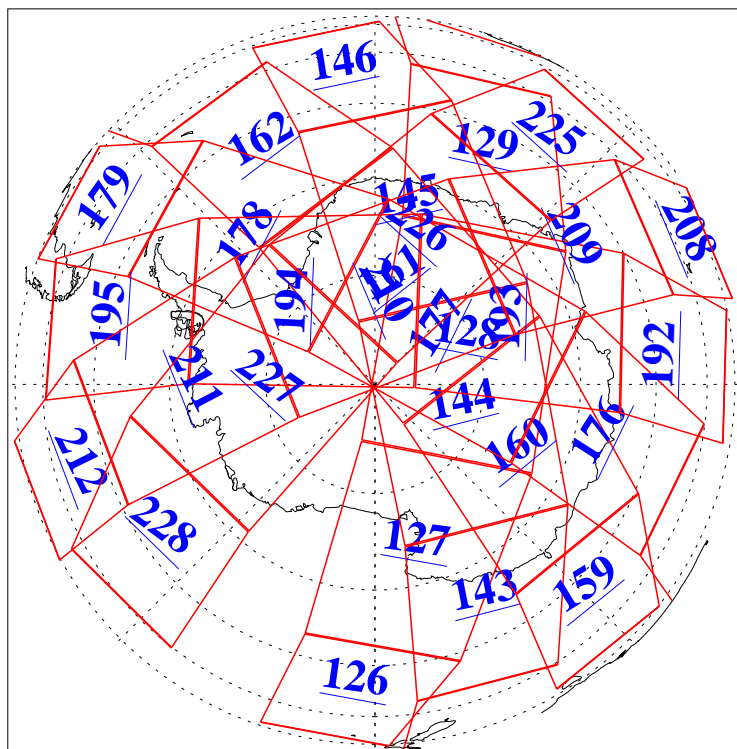

L1B Availability
AMSU Granules: 240
HSB Granules: 0
AIRS Granules: 240

7 Apr 2013
DoY 97
Aqua Day 3991
Granules: 1 to 120

Granules: 121 to 240

Legend: AMSU Available, HSB Available, AIRS Available

L1B Availability
AMSU Granules: 240
HSB Granules: 0
AIRS Granules: 240

7 Apr 2013
DoY 97
Aqua Day 3991
Ascending Granules

Descending Granules

Legend: AMSU Available, HSB Available, AIRS Available

L1B Availability
AMSU Granules: 240
HSB Granules: 0
AIRS Granules: 240

7 Apr 2013
DoY 97
Aqua Day 3991

Northern Hemisphere Granules

Southern Hemisphere Granules

Legend: AMSU Available, HSB Available, AIRS Available