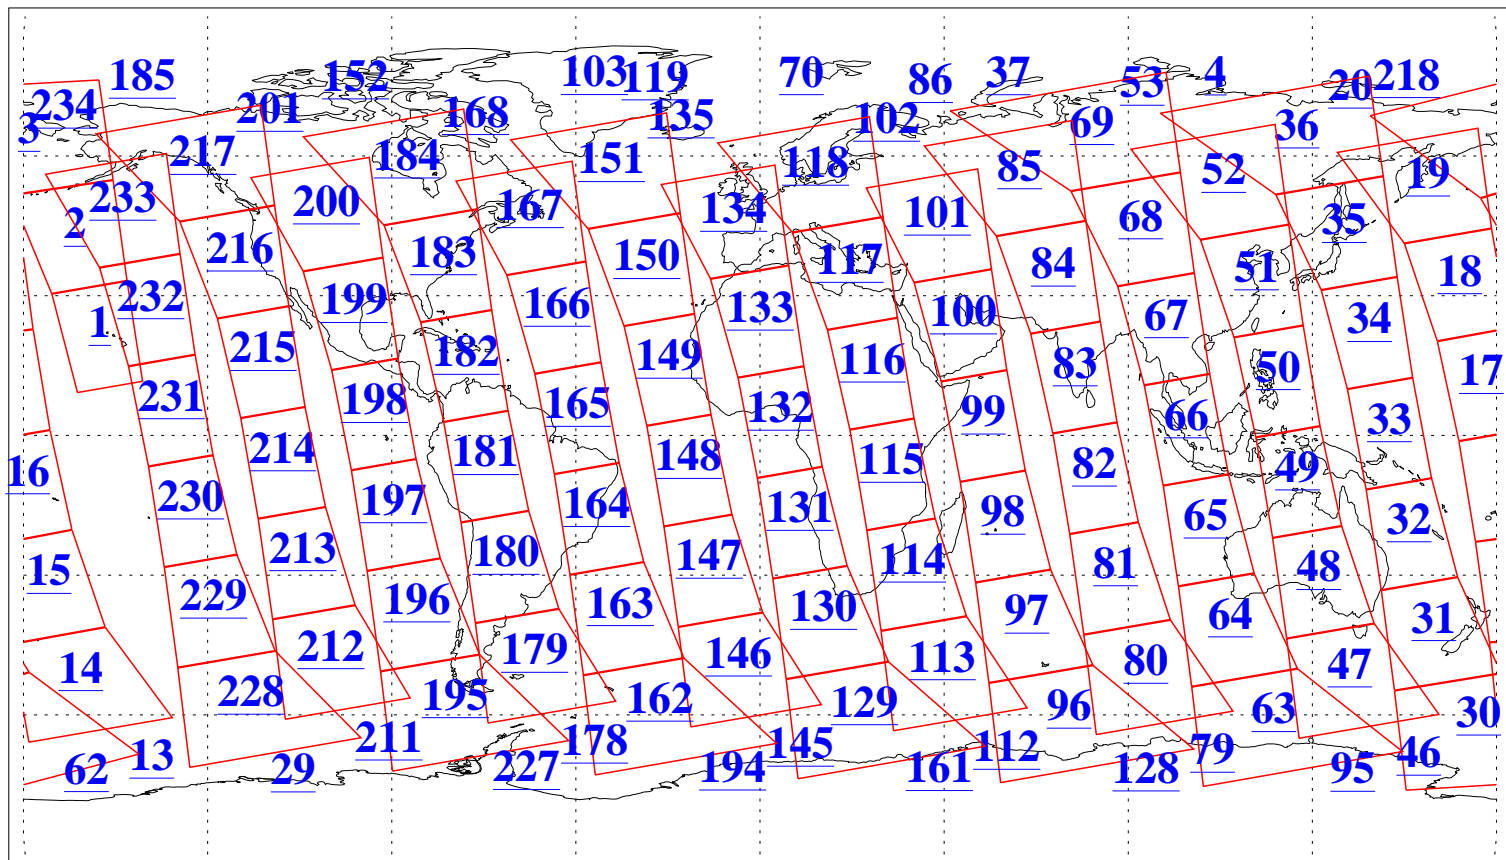

L1B Availability
AMSU Granules: 240
HSB Granules: 0
AIRS Granules: 240

7 Apr 2013
DoY 97
Aqua Day 3991
Granules: 1 to 120

Granules: 121 to 240

Legend: AMSU Available, HSB Available, AIRS Available

L1B Availability
AMSU Granules: 240
HSB Granules: 0
AIRS Granules: 240

7 Apr 2013
DoY 97
Aqua Day 3991
Ascending Granules

Descending Granules

Legend: AMSU Available, HSB Available, AIRS Available

L1B Availability
AMSU Granules: 240
HSB Granules: 0
AIRS Granules: 240

7 Apr 2013
DoY 97
Aqua Day 3991

Northern Hemisphere Granules

Southern Hemisphere Granules

Legend: AMSU Available, HSB Available, AIRS Available