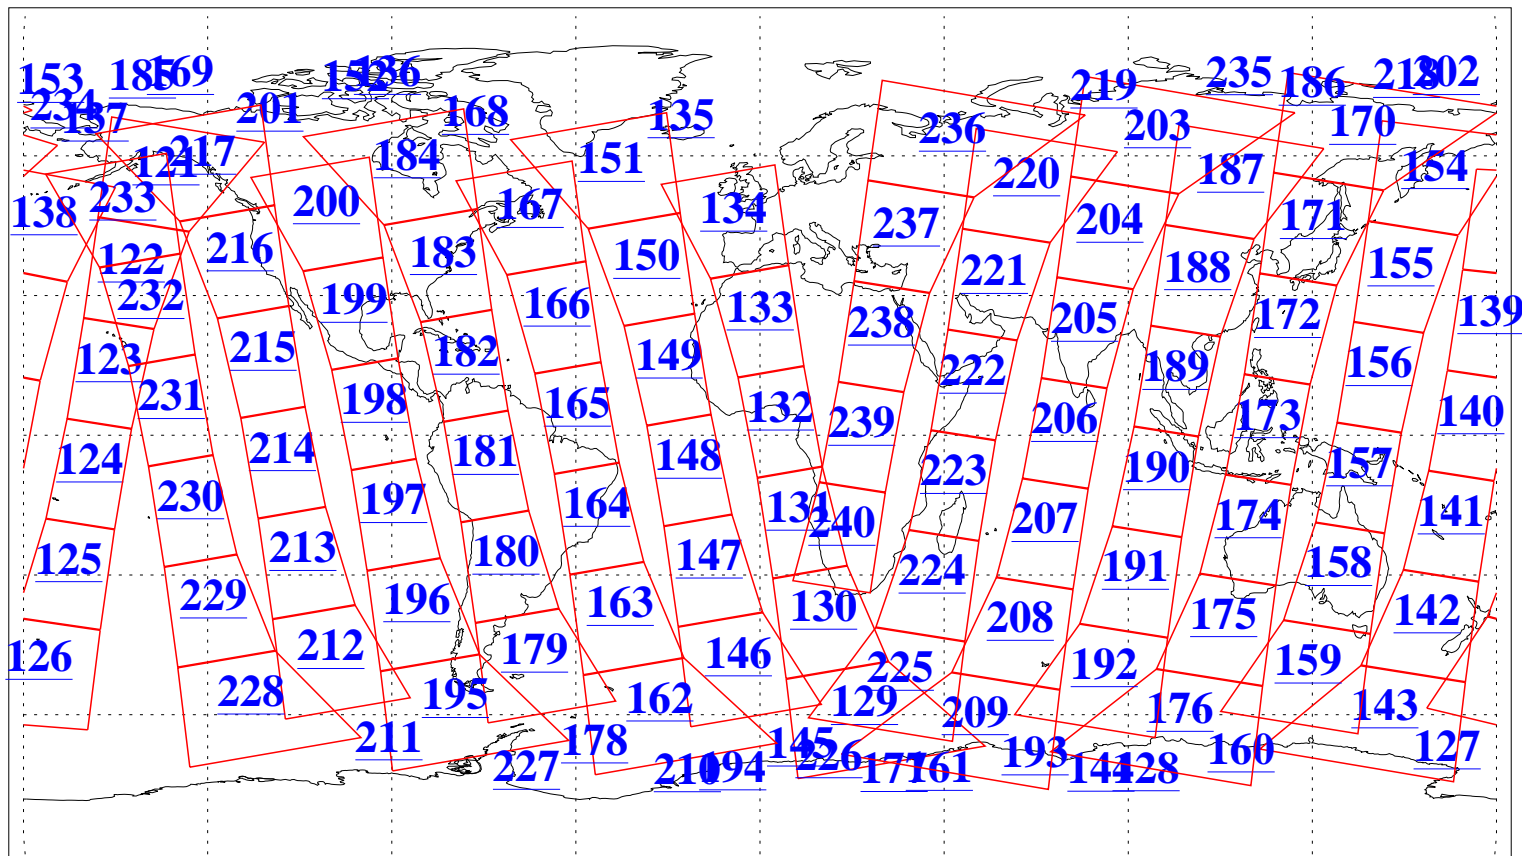

L1B Availability
AMSU Granules: 240
HSB Granules: 0
AIRS Granules: 240

7 Apr 2013
DoY 97
Aqua Day 3991
Granules: 1 to 120

Granules: 121 to 240

Legend: AMSU Available, HSB Available, AIRS Available

L1B Availability
AMSU Granules: 240
HSB Granules: 0
AIRS Granules: 240

7 Apr 2013
DoY 97
Aqua Day 3991
Ascending Granules

Descending Granules

Legend: AMSU Available, HSB Available, AIRS Available

L1B Availability
AMSU Granules: 240
HSB Granules: 0
AIRS Granules: 240

7 Apr 2013
DoY 97
Aqua Day 3991

Northern Hemisphere Granules

Southern Hemisphere Granules

Legend: AMSU Available, HSB Available, AIRS Available