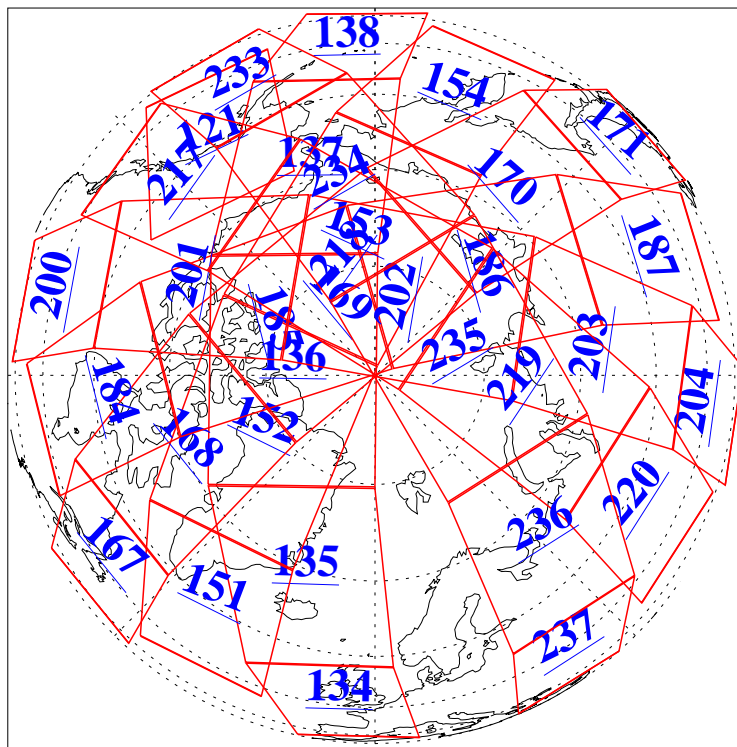

L1B Availability
AMSU Granules: 240
HSB Granules: 0
AIRS Granules: 240

7 Apr 2013
DoY 97
Aqua Day 3991
Granules: 1 to 120

Granules: 121 to 240

Legend: AMSU Available, HSB Available, AIRS Available

L1B Availability
AMSU Granules: 240
HSB Granules: 0
AIRS Granules: 240

7 Apr 2013
DoY 97
Aqua Day 3991
Ascending Granules

Descending Granules

Legend: AMSU Available, HSB Available, AIRS Available

L1B Availability
AMSU Granules: 240
HSB Granules: 0
AIRS Granules: 240

7 Apr 2013
DoY 97
Aqua Day 3991

Northern Hemisphere Granules

Southern Hemisphere Granules

Legend: AMSU Available, HSB Available, AIRS Available