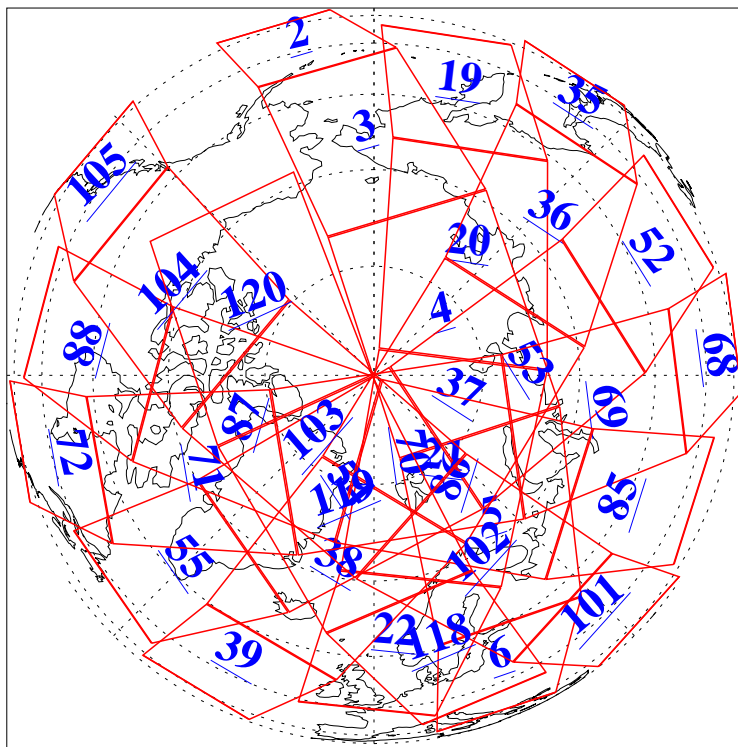

L1B Availability
AMSU Granules: 240
HSB Granules: 0
AIRS Granules: 240

7 Apr 2013
DoY 97
Aqua Day 3991
Granules: 1 to 120

Granules: 121 to 240

Legend: AMSU Available, HSB Available, AIRS Available

L1B Availability
AMSU Granules: 240
HSB Granules: 0
AIRS Granules: 240

7 Apr 2013
DoY 97
Aqua Day 3991
Ascending Granules

Descending Granules

Legend: AMSU Available, HSB Available, AIRS Available

L1B Availability
AMSU Granules: 240
HSB Granules: 0
AIRS Granules: 240

7 Apr 2013
DoY 97
Aqua Day 3991

Northern Hemisphere Granules

Southern Hemisphere Granules

Legend: AMSU Available, HSB Available, AIRS Available