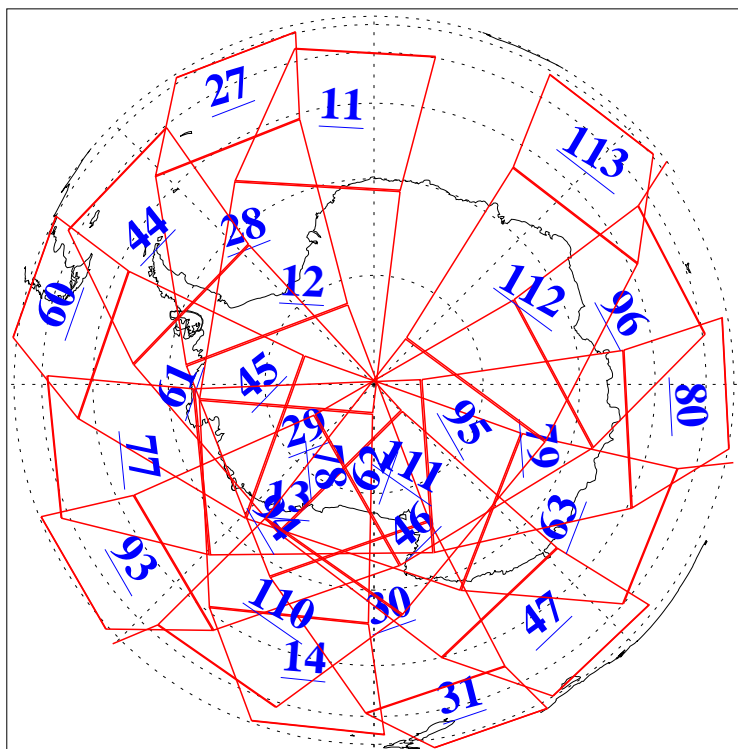

L1B Availability
AMSU Granules: 240
HSB Granules: 0
AIRS Granules: 240

7 Apr 2013
DoY 97
Aqua Day 3991
Granules: 1 to 120

Granules: 121 to 240

Legend: AMSU Available, HSB Available, AIRS Available

L1B Availability
AMSU Granules: 240
HSB Granules: 0
AIRS Granules: 240

7 Apr 2013
DoY 97
Aqua Day 3991
Ascending Granules

Descending Granules

Legend: AMSU Available, HSB Available, AIRS Available

L1B Availability
AMSU Granules: 240
HSB Granules: 0
AIRS Granules: 240

7 Apr 2013
DoY 97
Aqua Day 3991

Northern Hemisphere Granules

Southern Hemisphere Granules

Legend: AMSU Available, HSB Available, AIRS Available