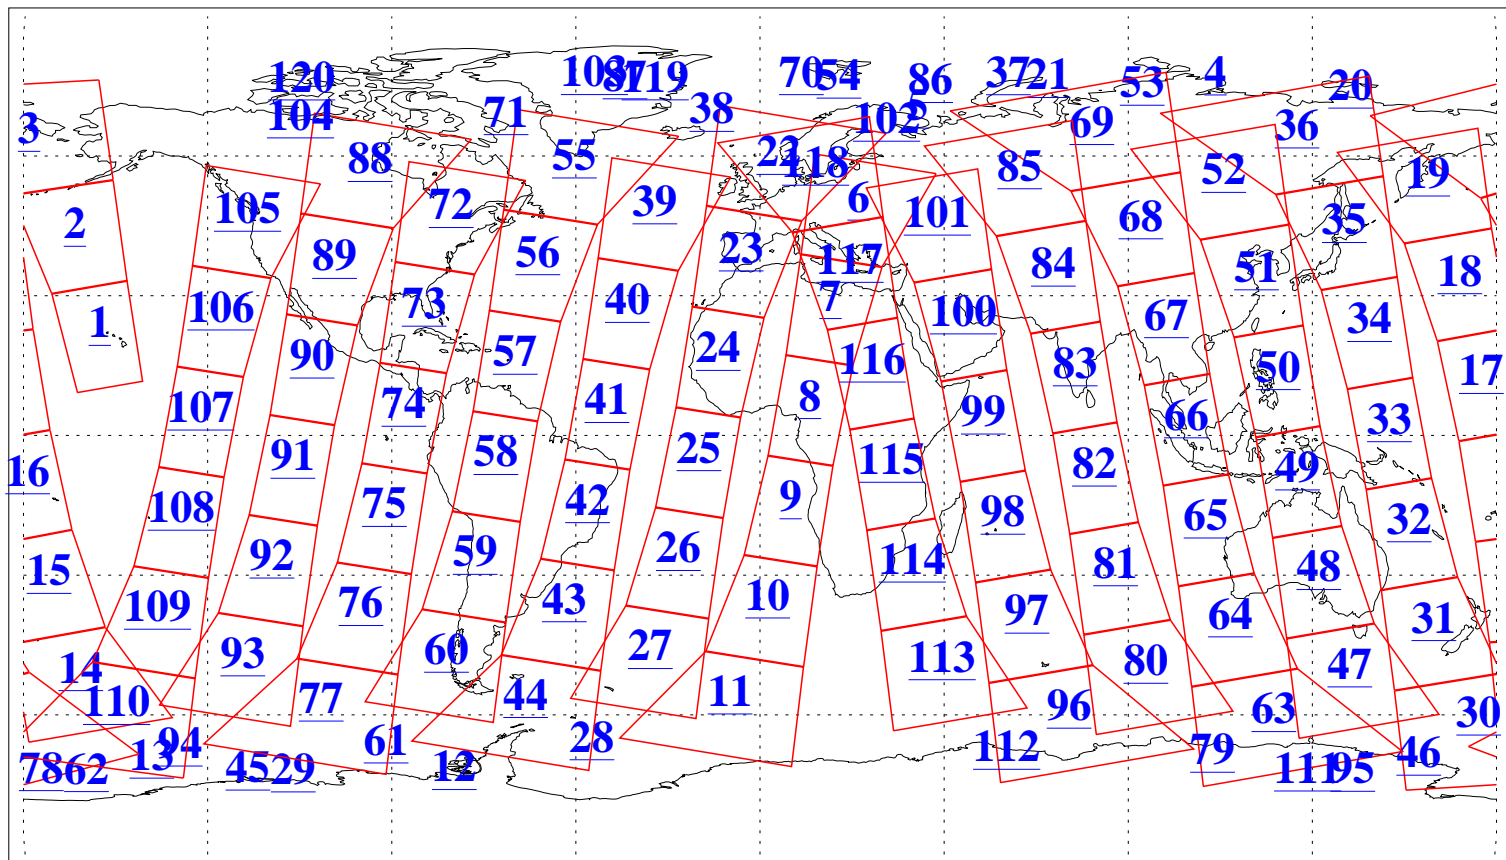

L1B Availability
AMSU Granules: 240
HSB Granules: 0
AIRS Granules: 240

7 Apr 2013
DoY 97
Aqua Day 3991
Granules: 1 to 120

Granules: 121 to 240

Legend: AMSU Available, HSB Available, AIRS Available

L1B Availability
AMSU Granules: 240
HSB Granules: 0
AIRS Granules: 240

7 Apr 2013
DoY 97
Aqua Day 3991
Ascending Granules

Descending Granules

Legend: AMSU Available, HSB Available, AIRS Available

L1B Availability
AMSU Granules: 240
HSB Granules: 0
AIRS Granules: 240

7 Apr 2013
DoY 97
Aqua Day 3991

Northern Hemisphere Granules

Southern Hemisphere Granules

Legend: AMSU Available, HSB Available, AIRS Available