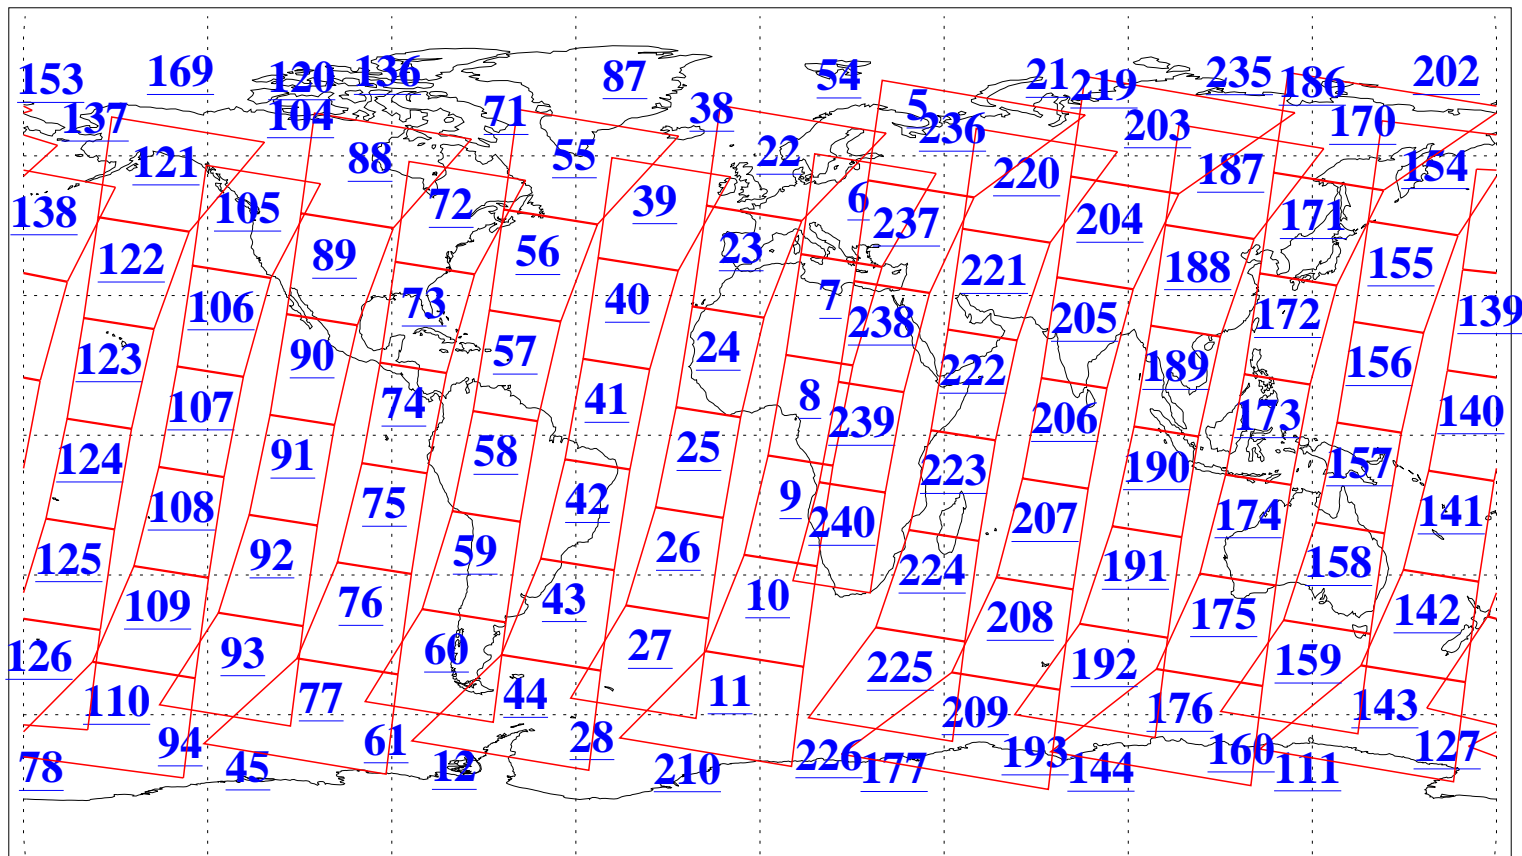

L1B Availability
AMSU Granules: 240
HSB Granules: 0
AIRS Granules: 240

7 Apr 2013
DoY 97
Aqua Day 3991
Granules: 1 to 120

Granules: 121 to 240

Legend: AMSU Available, HSB Available, AIRS Available

L1B Availability
AMSU Granules: 240
HSB Granules: 0
AIRS Granules: 240

7 Apr 2013
DoY 97
Aqua Day 3991
Ascending Granules

Descending Granules

Legend: AMSU Available, HSB Available, AIRS Available

L1B Availability
AMSU Granules: 240
HSB Granules: 0
AIRS Granules: 240

7 Apr 2013
DoY 97
Aqua Day 3991

Northern Hemisphere Granules

Southern Hemisphere Granules

Legend: AMSU Available, HSB Available, AIRS Available