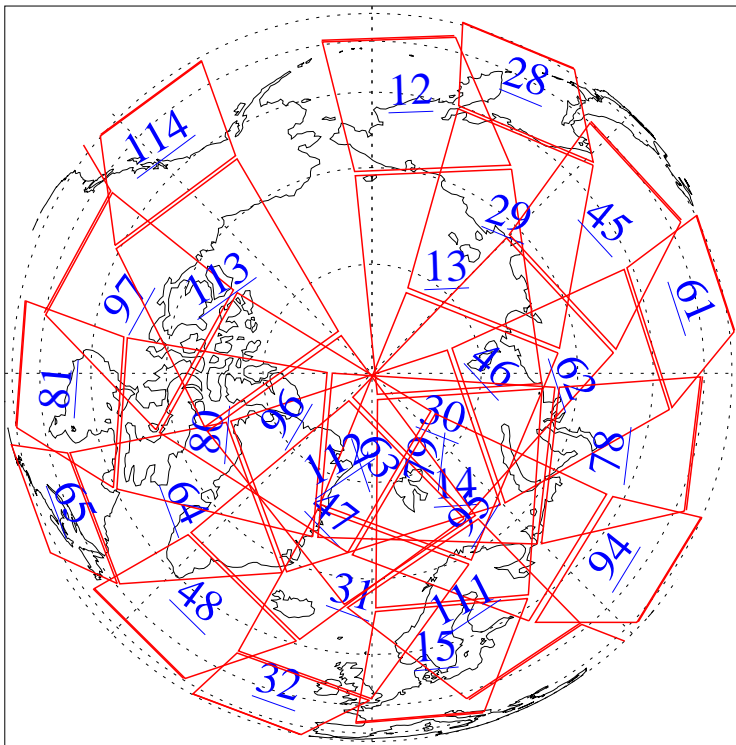

L1B Availability
AMSU Granules: 240
HSB Granules: 0
AIRS Granules: 38

6 Apr 2013
DoY 96
Aqua Day 3990
Granules: 1 to 120

Granules: 121 to 240

Legend: AMSU Available, HSB Available, AIRS Available

L1B Availability
AMSU Granules: 240
HSB Granules: 0
AIRS Granules: 38

6 Apr 2013
DoY 96
Aqua Day 3990

Ascending Granules

Descending Granules

Legend: AMSU Available, HSB Available, AIRS Available

L1B Availability
 AMSU Granules: 240
 HSB Granules: 0
 AIRS Granules: 38

6 Apr 2013
 DoY 96
 Aqua Day 3990

Northern Hemisphere Granules

Southern Hemisphere Granules

Legend: AMSU Available, HSB Available, **AIRS Available**