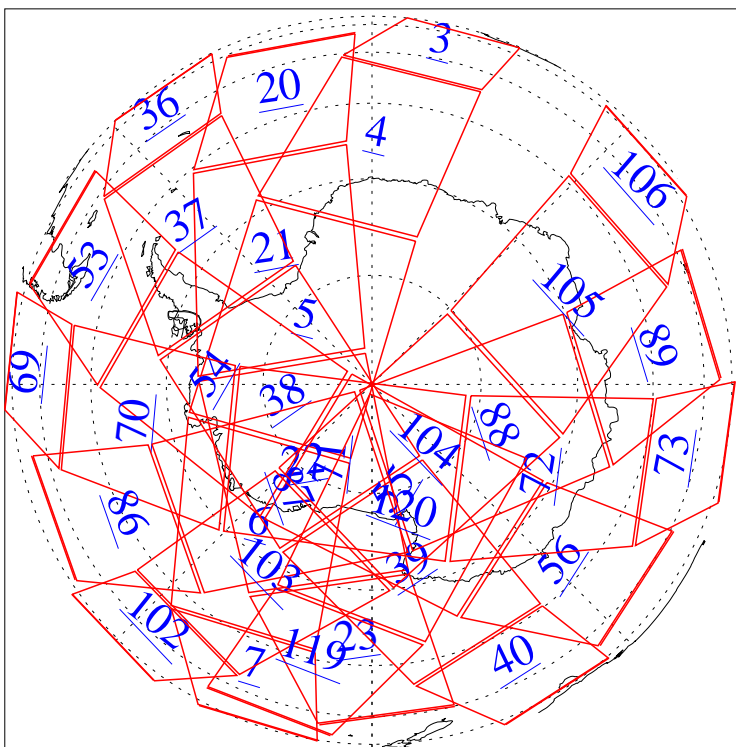

L1B Availability
AMSU Granules: 240
HSB Granules: 0
AIRS Granules: 38

6 Apr 2013
DoY 96
Aqua Day 3990
Granules: 1 to 120

Granules: 121 to 240

Legend: AMSU Available, HSB Available, AIRS Available

L1B Availability
AMSU Granules: 240
HSB Granules: 0
AIRS Granules: 38

6 Apr 2013
DoY 96
Aqua Day 3990

Ascending Granules

Descending Granules

Legend: AMSU Available, HSB Available, AIRS Available

L1B Availability
 AMSU Granules: 240
 HSB Granules: 0
 AIRS Granules: 38

6 Apr 2013
 DoY 96
 Aqua Day 3990

Northern Hemisphere Granules

Southern Hemisphere Granules

Legend: AMSU Available, HSB Available, **AIRS Available**