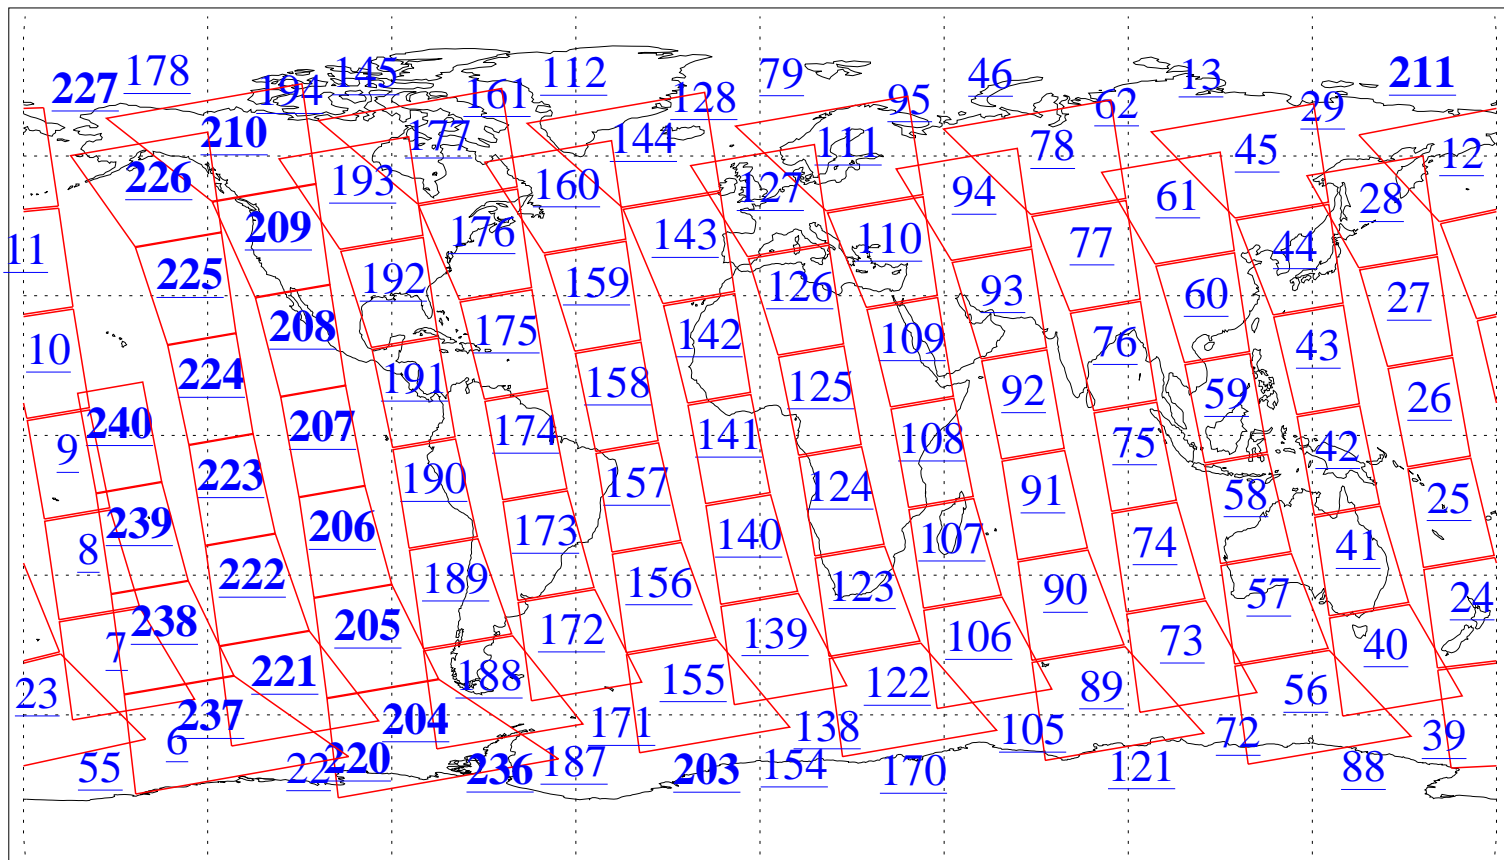

L1B Availability
AMSU Granules: 240
HSB Granules: 0
AIRS Granules: 38

6 Apr 2013
DoY 96
Aqua Day 3990
Granules: 1 to 120

Granules: 121 to 240

Legend: AMSU Available, HSB Available, AIRS Available

L1B Availability
AMSU Granules: 240
HSB Granules: 0
AIRS Granules: 38

6 Apr 2013
DoY 96
Aqua Day 3990

Ascending Granules

Descending Granules

Legend: AMSU Available, HSB Available, AIRS Available

L1B Availability
 AMSU Granules: 240
 HSB Granules: 0
 AIRS Granules: 38

6 Apr 2013
 DoY 96
 Aqua Day 3990

Northern Hemisphere Granules

Southern Hemisphere Granules

Legend: AMSU Available, HSB Available, **AIRS Available**