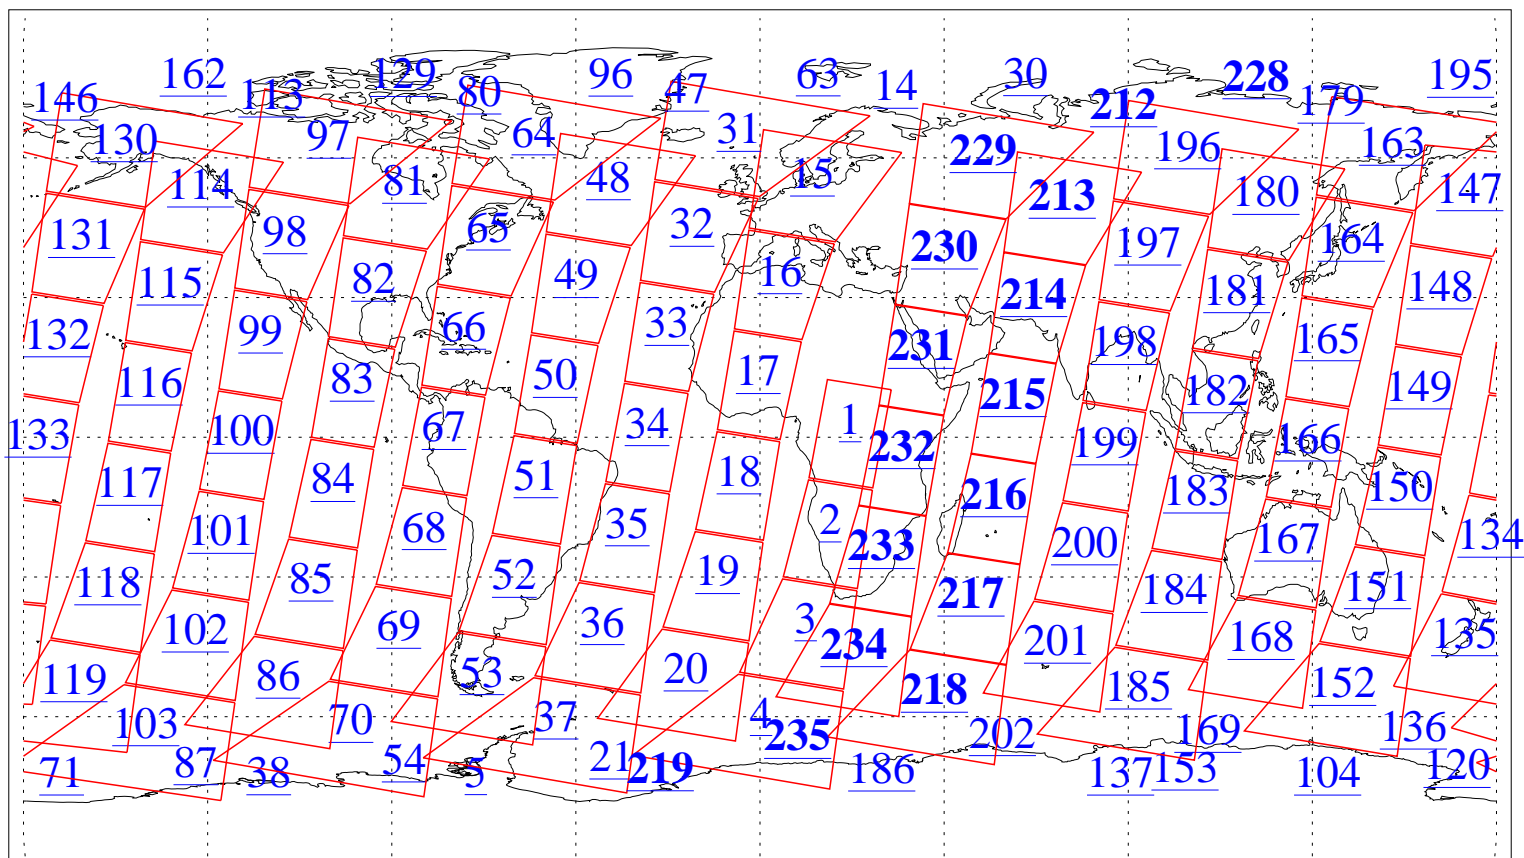

L1B Availability
AMSU Granules: 240
HSB Granules: 0
AIRS Granules: 38

6 Apr 2013
DoY 96
Aqua Day 3990
Granules: 1 to 120

Granules: 121 to 240

Legend: AMSU Available, HSB Available, AIRS Available

L1B Availability
AMSU Granules: 240
HSB Granules: 0
AIRS Granules: 38

6 Apr 2013
DoY 96
Aqua Day 3990

Ascending Granules

Descending Granules

Legend: AMSU Available, HSB Available, AIRS Available

L1B Availability
 AMSU Granules: 240
 HSB Granules: 0
 AIRS Granules: 38

6 Apr 2013
 DoY 96
 Aqua Day 3990

Northern Hemisphere Granules

Southern Hemisphere Granules

Legend: AMSU Available, HSB Available, **AIRS Available**