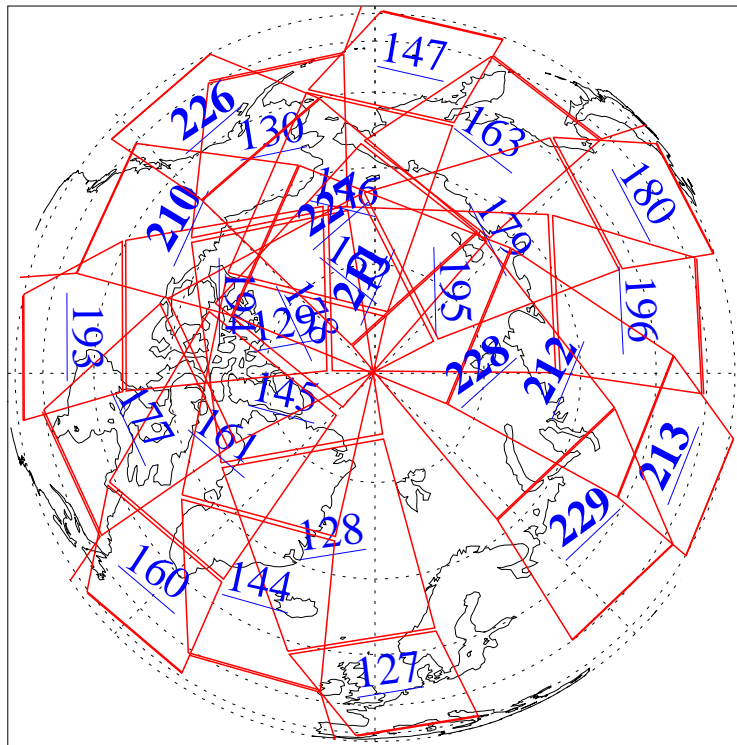

L1B Availability
AMSU Granules: 240
HSB Granules: 0
AIRS Granules: 38

6 Apr 2013
DoY 96
Aqua Day 3990
Granules: 1 to 120

Granules: 121 to 240

Legend: AMSU Available, HSB Available, AIRS Available

L1B Availability
AMSU Granules: 240
HSB Granules: 0
AIRS Granules: 38

6 Apr 2013
DoY 96
Aqua Day 3990

Ascending Granules

Descending Granules

Legend: AMSU Available, HSB Available, AIRS Available

L1B Availability
 AMSU Granules: 240
 HSB Granules: 0
 AIRS Granules: 38

6 Apr 2013
 DoY 96
 Aqua Day 3990

Northern Hemisphere Granules

Southern Hemisphere Granules

Legend: AMSU Available, HSB Available, **AIRS Available**