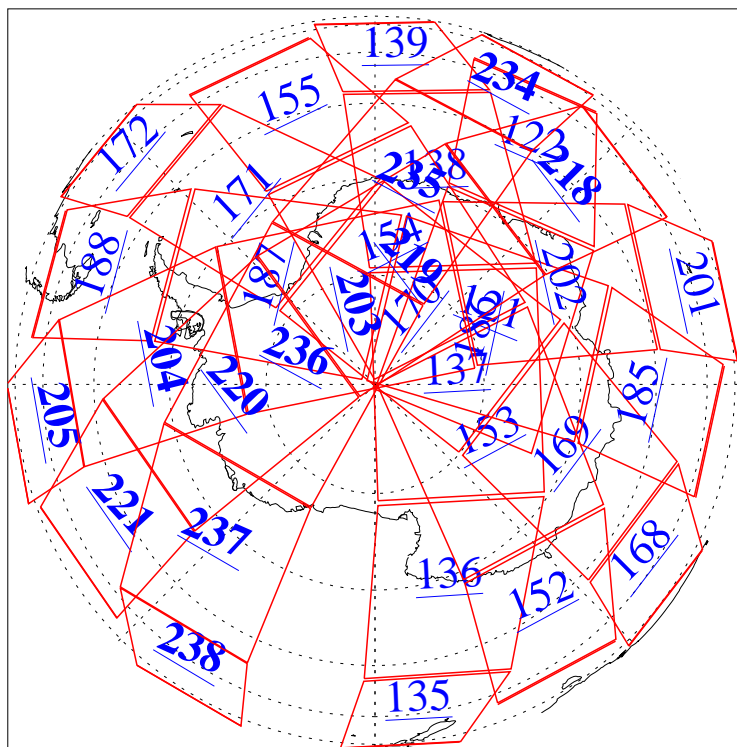

L1B Availability
AMSU Granules: 240
HSB Granules: 0
AIRS Granules: 38

6 Apr 2013
DoY 96
Aqua Day 3990
Granules: 1 to 120

Granules: 121 to 240

Legend: AMSU Available, HSB Available, AIRS Available

L1B Availability
AMSU Granules: 240
HSB Granules: 0
AIRS Granules: 38

6 Apr 2013
DoY 96
Aqua Day 3990

Ascending Granules

Descending Granules

Legend: AMSU Available, HSB Available, AIRS Available

L1B Availability
 AMSU Granules: 240
 HSB Granules: 0
 AIRS Granules: 38

6 Apr 2013
 DoY 96
 Aqua Day 3990

Northern Hemisphere Granules

Southern Hemisphere Granules

Legend: AMSU Available, HSB Available, **AIRS Available**