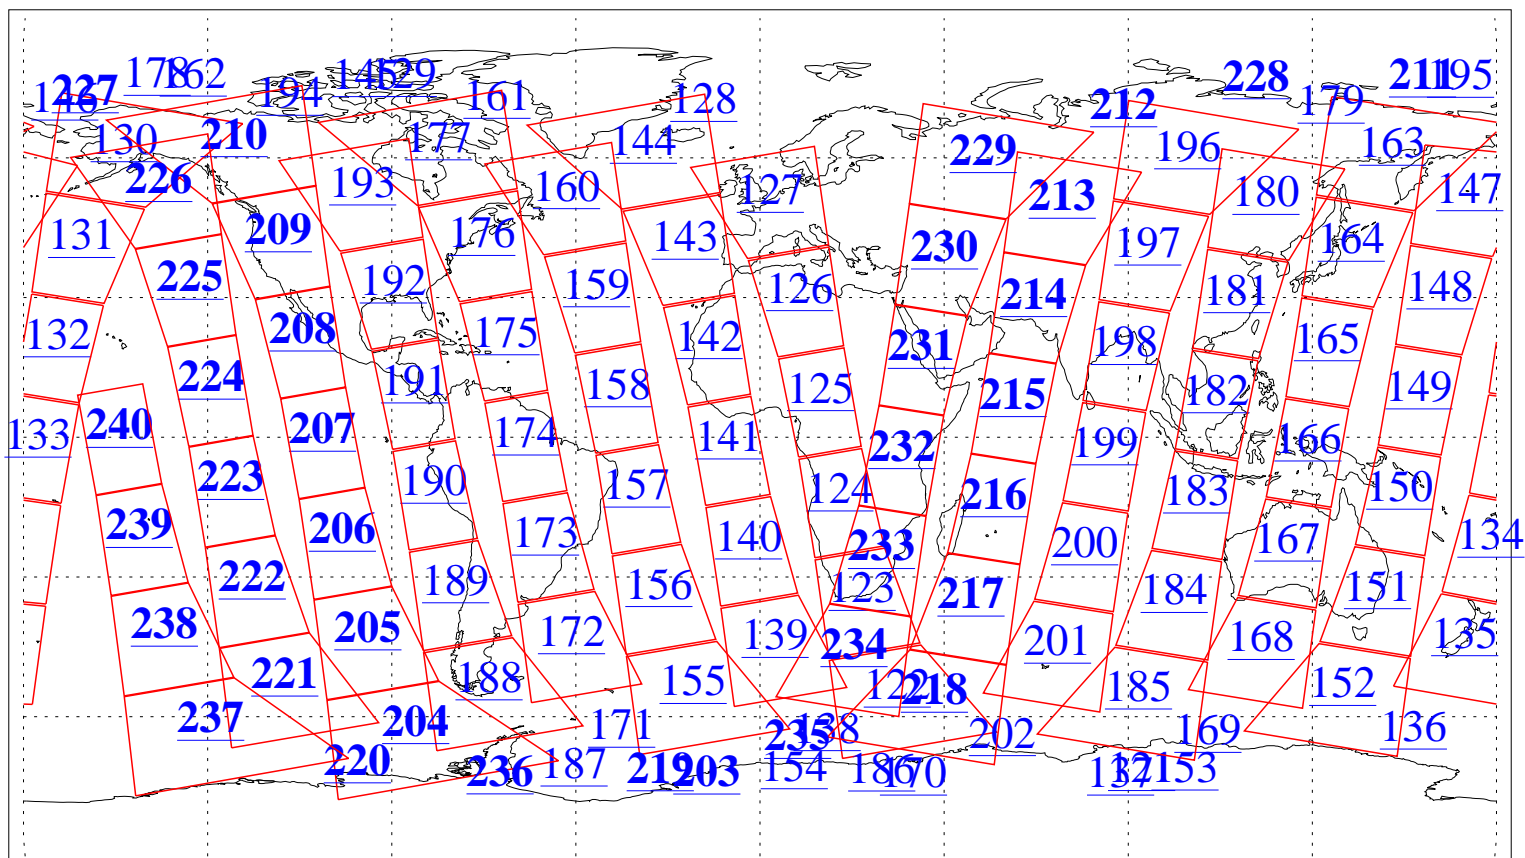

L1B Availability
AMSU Granules: 240
HSB Granules: 0
AIRS Granules: 38

6 Apr 2013
DoY 96
Aqua Day 3990
Granules: 1 to 120

Granules: 121 to 240

Legend: AMSU Available, HSB Available, AIRS Available

L1B Availability
AMSU Granules: 240
HSB Granules: 0
AIRS Granules: 38

6 Apr 2013
DoY 96
Aqua Day 3990

Ascending Granules

Descending Granules

Legend: AMSU Available, HSB Available, AIRS Available

L1B Availability
 AMSU Granules: 240
 HSB Granules: 0
 AIRS Granules: 38

6 Apr 2013
 DoY 96
 Aqua Day 3990

Northern Hemisphere Granules

Southern Hemisphere Granules

Legend: AMSU Available, HSB Available, **AIRS Available**