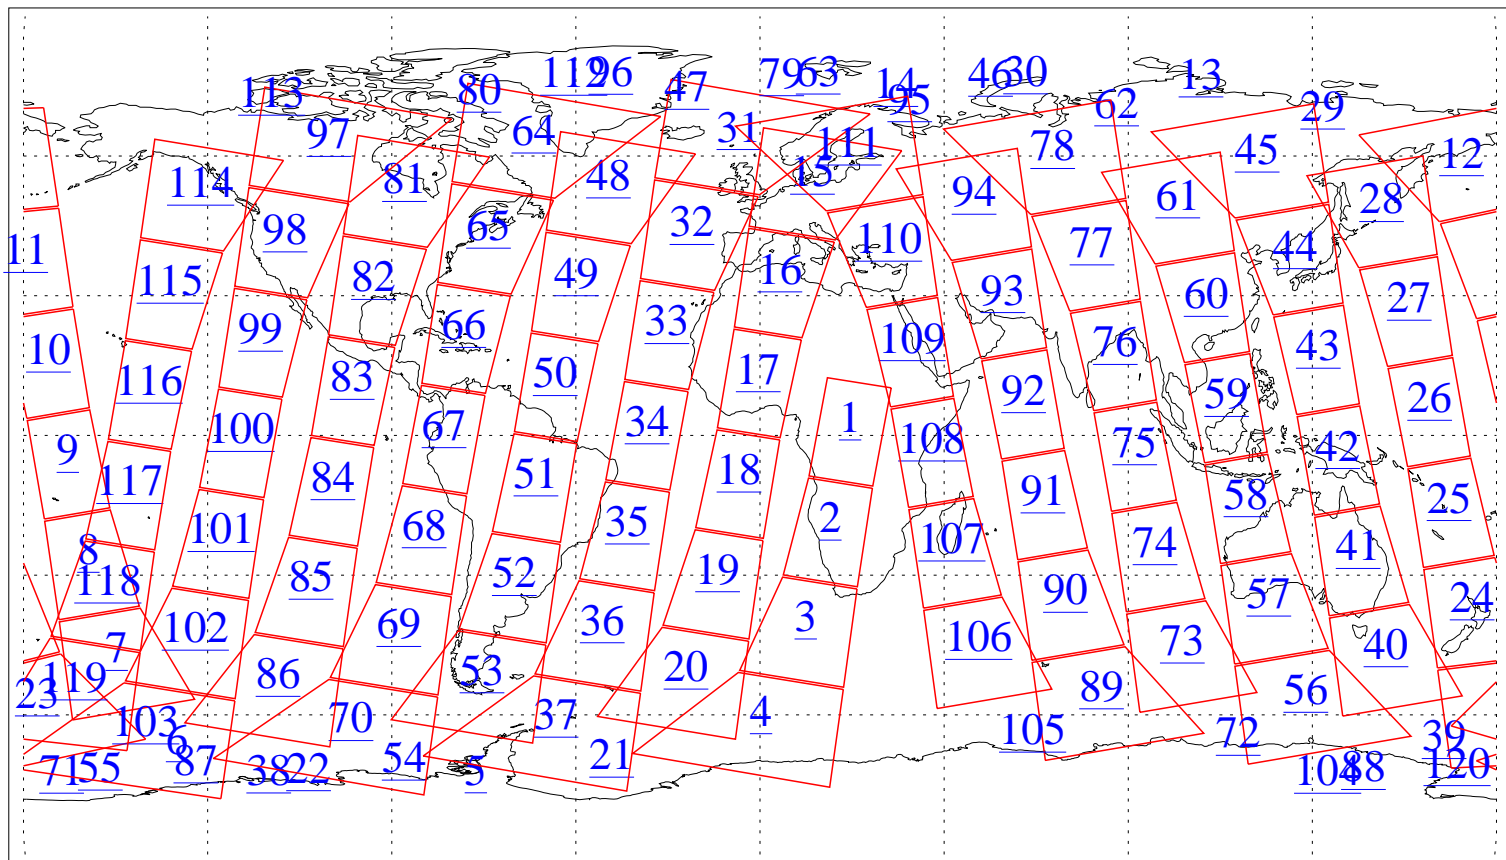

L1B Availability
AMSU Granules: 240
HSB Granules: 0
AIRS Granules: 38

6 Apr 2013
DoY 96
Aqua Day 3990
Granules: 1 to 120

Granules: 121 to 240

Legend: AMSU Available, HSB Available, AIRS Available

L1B Availability
AMSU Granules: 240
HSB Granules: 0
AIRS Granules: 38

6 Apr 2013
DoY 96
Aqua Day 3990

Ascending Granules

Descending Granules

Legend: AMSU Available, HSB Available, AIRS Available

L1B Availability
 AMSU Granules: 240
 HSB Granules: 0
 AIRS Granules: 38

6 Apr 2013
 DoY 96
 Aqua Day 3990

Northern Hemisphere Granules

Southern Hemisphere Granules

Legend: AMSU Available, HSB Available, **AIRS Available**