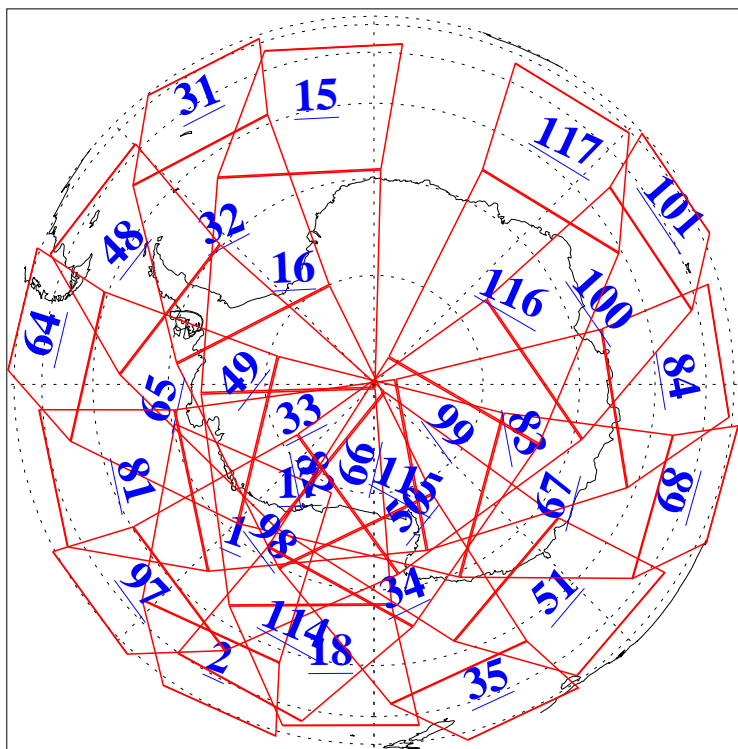

L1B Availability  
AMSU Granules: 240  
HSB Granules: 0  
AIRS Granules: 240

3 Apr 2013  
DoY 93  
Aqua Day 3987  
Granules: 1 to 120

Granules: 121 to 240

Legend: AMSU Available, HSB Available, AIRS Available

L1B Availability  
AMSU Granules: 240  
HSB Granules: 0  
AIRS Granules: 240

3 Apr 2013  
DoY 93  
Aqua Day 3987

Ascending Granules

Descending Granules

Legend: AMSU Available, HSB Available, AIRS Available

L1B Availability  
 AMSU Granules: 240  
 HSB Granules: 0  
 AIRS Granules: 240

3 Apr 2013  
 DoY 93  
 Aqua Day 3987

Northern Hemisphere Granules

Southern Hemisphere Granules

Legend: AMSU Available, HSB Available, AIRS Available