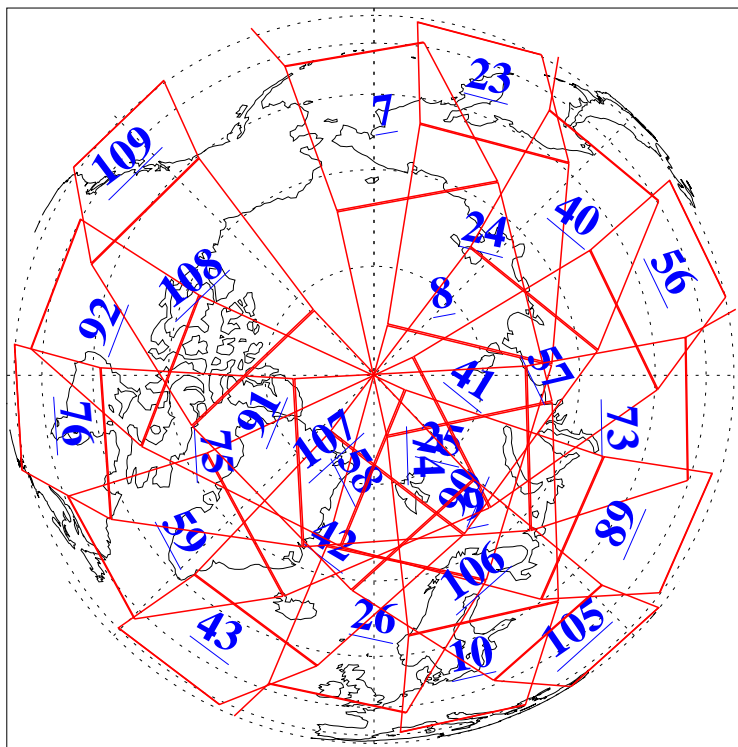

L1B Availability  
AMSU Granules: 240  
HSB Granules: 0  
AIRS Granules: 240

3 Apr 2013  
DoY 93  
Aqua Day 3987  
Granules: 1 to 120

Granules: 121 to 240

Legend: AMSU Available, HSB Available, AIRS Available

L1B Availability  
AMSU Granules: 240  
HSB Granules: 0  
AIRS Granules: 240

3 Apr 2013  
DoY 93  
Aqua Day 3987

Ascending Granules

Descending Granules

Legend: AMSU Available, HSB Available, AIRS Available

L1B Availability  
 AMSU Granules: 240  
 HSB Granules: 0  
 AIRS Granules: 240

3 Apr 2013  
 DoY 93  
 Aqua Day 3987

Northern Hemisphere Granules

Southern Hemisphere Granules

Legend: AMSU Available, HSB Available, AIRS Available