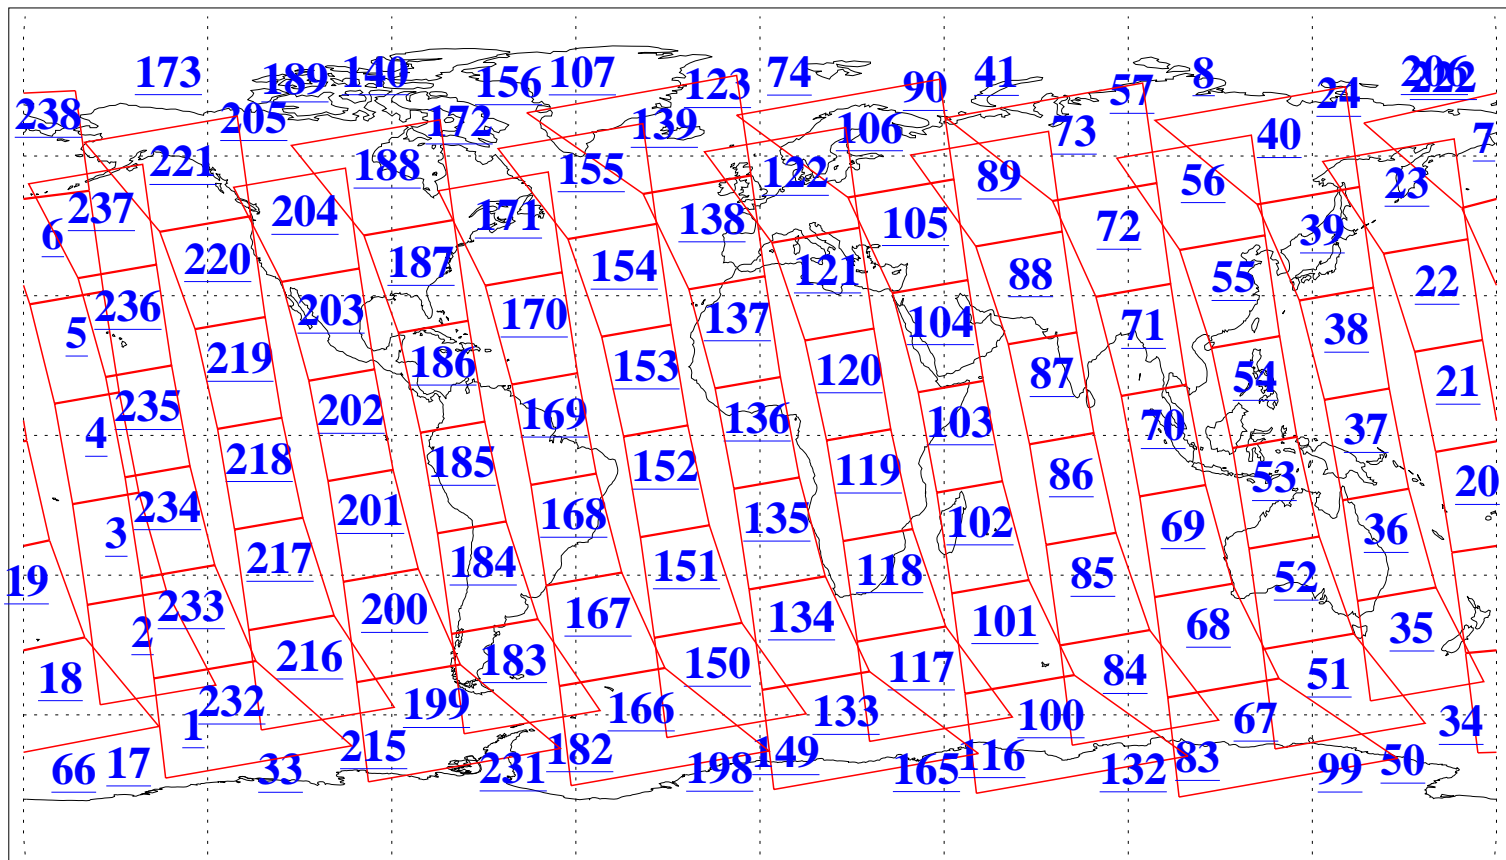

L1B Availability  
AMSU Granules: 240  
HSB Granules: 0  
AIRS Granules: 240

3 Apr 2013  
DoY 93  
Aqua Day 3987  
Granules: 1 to 120

Granules: 121 to 240

Legend: AMSU Available, HSB Available, AIRS Available

L1B Availability  
AMSU Granules: 240  
HSB Granules: 0  
AIRS Granules: 240

3 Apr 2013  
DoY 93  
Aqua Day 3987

Ascending Granules

Descending Granules

Legend: AMSU Available, HSB Available, AIRS Available

L1B Availability  
 AMSU Granules: 240  
 HSB Granules: 0  
 AIRS Granules: 240

3 Apr 2013  
 DoY 93  
 Aqua Day 3987

Northern Hemisphere Granules

Southern Hemisphere Granules

Legend: AMSU Available, HSB Available, AIRS Available