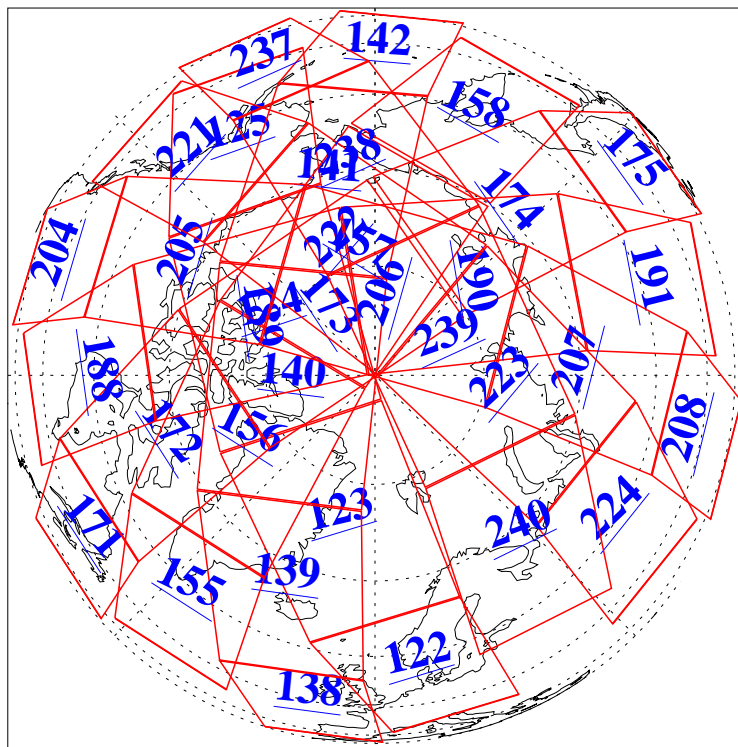

L1B Availability  
AMSU Granules: 240  
HSB Granules: 0  
AIRS Granules: 240

3 Apr 2013  
DoY 93  
Aqua Day 3987

Ascending Granules

Descending Granules

Legend: AMSU Available, HSB Available, AIRS Available

L1B Availability  
 AMSU Granules: 240  
 HSB Granules: 0  
 AIRS Granules: 240

3 Apr 2013  
 DoY 93  
 Aqua Day 3987

Northern Hemisphere Granules

Southern Hemisphere Granules

Legend: AMSU Available, HSB Available, AIRS Available