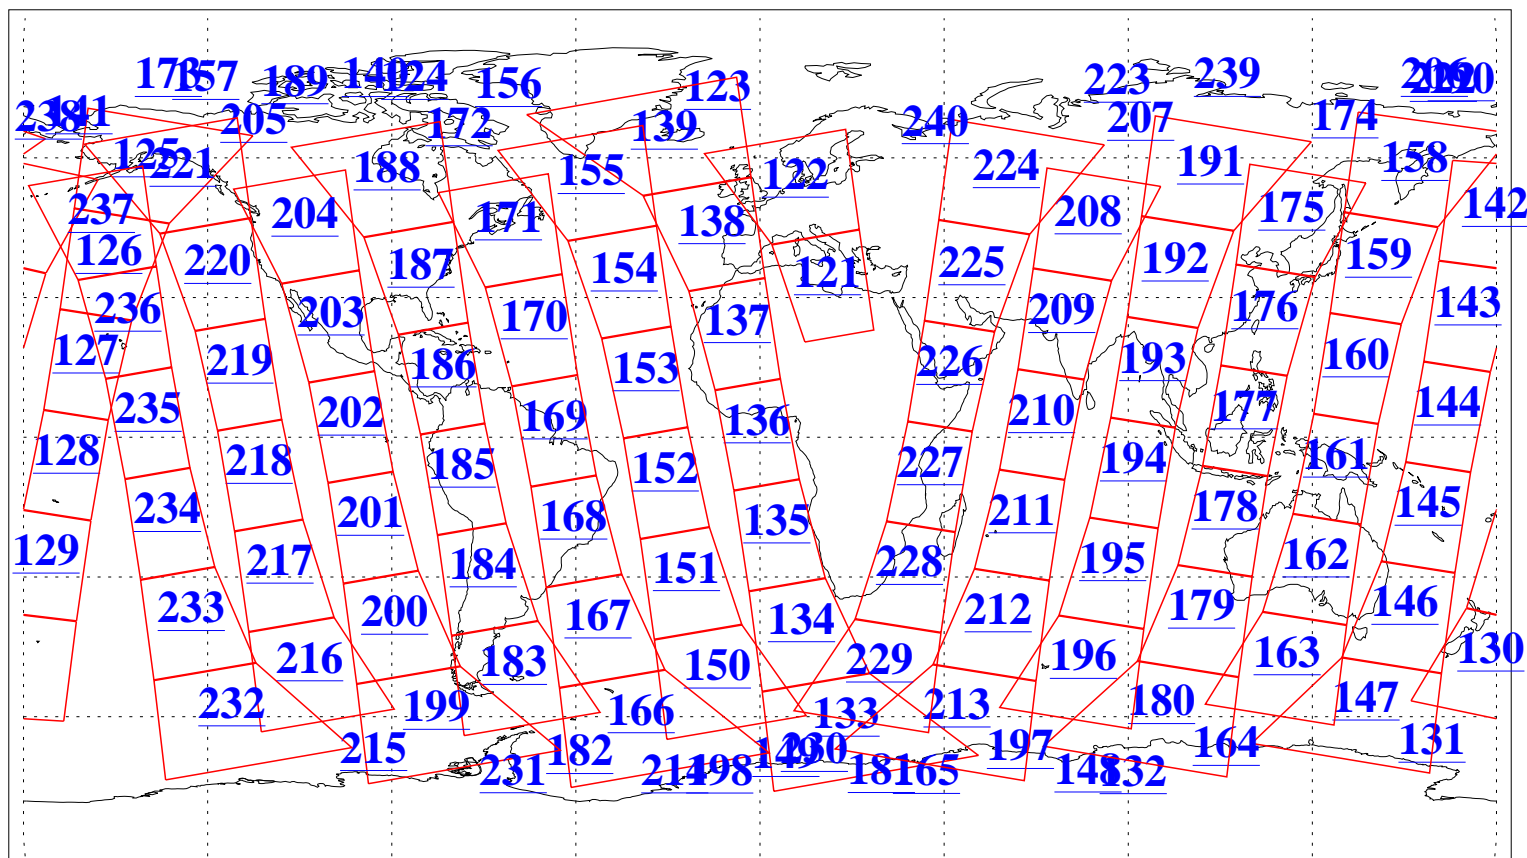

L1B Availability  
AMSU Granules: 240  
HSB Granules: 0  
AIRS Granules: 240

3 Apr 2013  
DoY 93  
Aqua Day 3987  
Granules: 1 to 120

Granules: 121 to 240

Legend: AMSU Available, HSB Available, AIRS Available

L1B Availability  
AMSU Granules: 240  
HSB Granules: 0  
AIRS Granules: 240

3 Apr 2013  
DoY 93  
Aqua Day 3987

Ascending Granules

Descending Granules

Legend: AMSU Available, HSB Available, AIRS Available

L1B Availability  
 AMSU Granules: 240  
 HSB Granules: 0  
 AIRS Granules: 240

3 Apr 2013  
 DoY 93  
 Aqua Day 3987

Northern Hemisphere Granules

Southern Hemisphere Granules

Legend: AMSU Available, HSB Available, AIRS Available