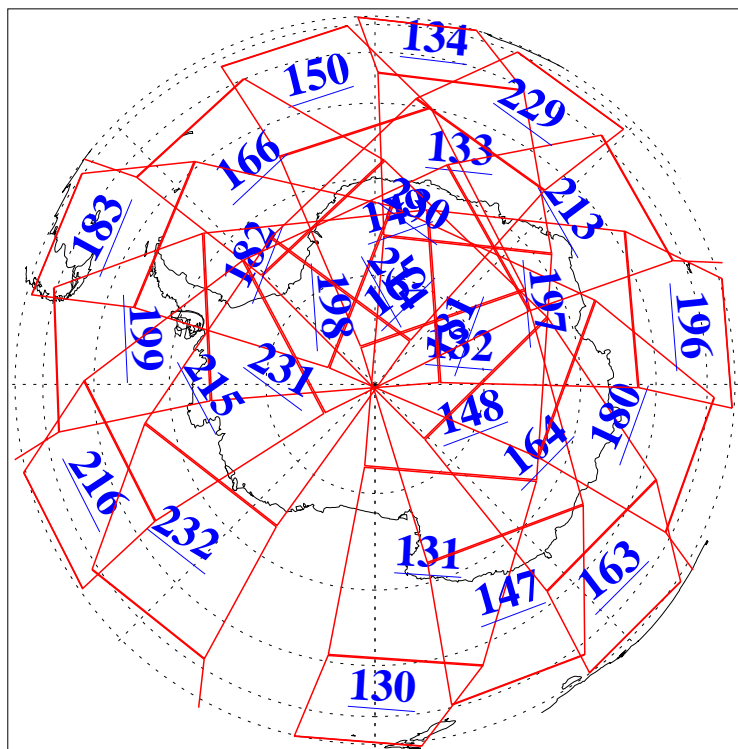

L1B Availability  
AMSU Granules: 240  
HSB Granules: 0  
AIRS Granules: 240

3 Apr 2013  
DoY 93  
Aqua Day 3987  
Granules: 1 to 120

Granules: 121 to 240

Legend: AMSU Available, HSB Available, AIRS Available

L1B Availability  
AMSU Granules: 240  
HSB Granules: 0  
AIRS Granules: 240

3 Apr 2013  
DoY 93  
Aqua Day 3987

Ascending Granules

Descending Granules

Legend: AMSU Available, HSB Available, AIRS Available

L1B Availability  
 AMSU Granules: 240  
 HSB Granules: 0  
 AIRS Granules: 240

3 Apr 2013  
 DoY 93  
 Aqua Day 3987

Northern Hemisphere Granules

Southern Hemisphere Granules

Legend: AMSU Available, HSB Available, AIRS Available