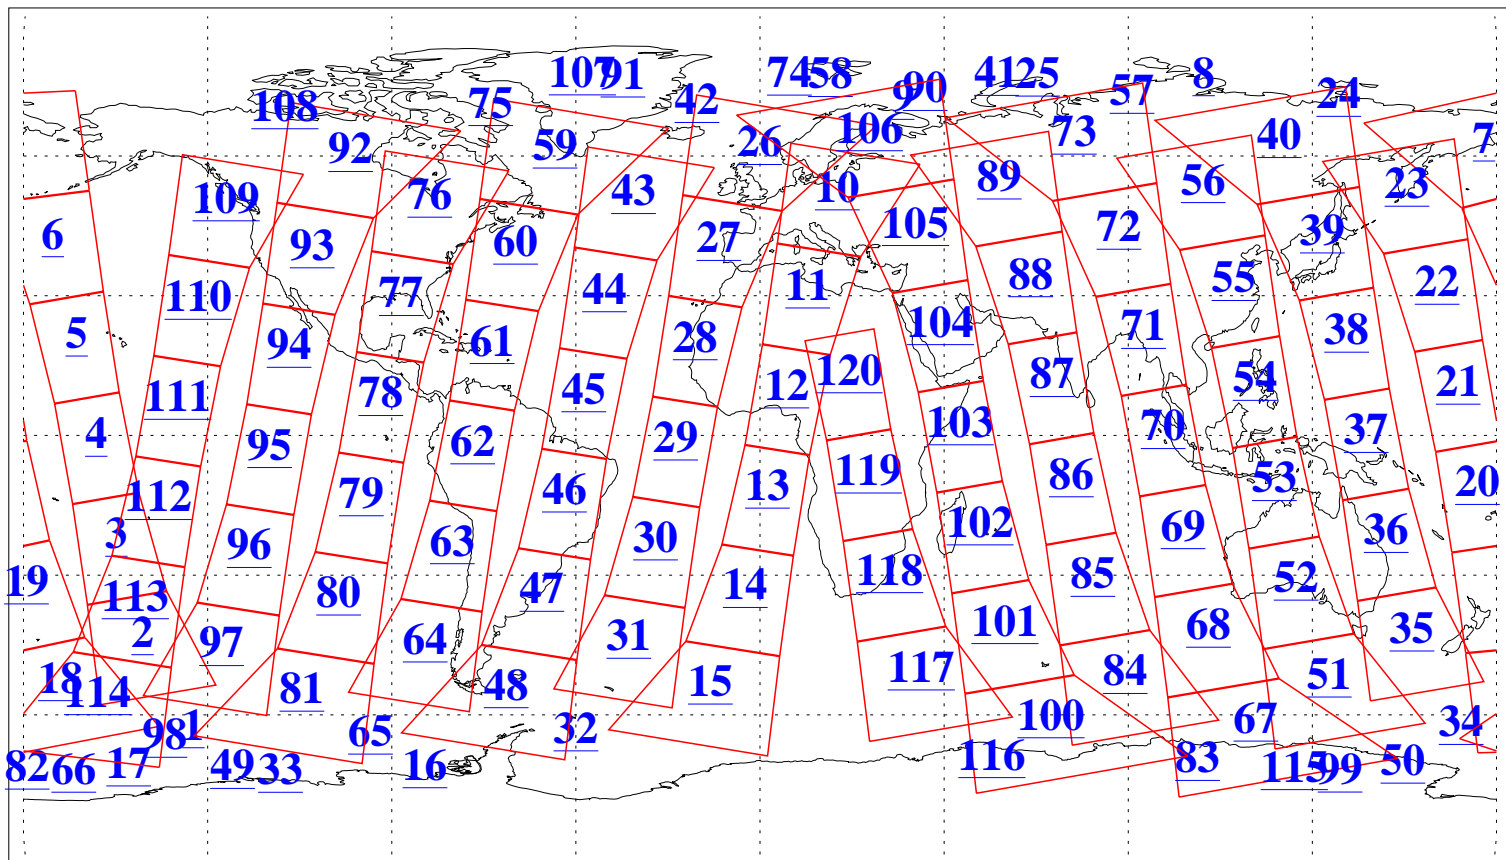

L1B Availability  
AMSU Granules: 240  
HSB Granules: 0  
AIRS Granules: 240

3 Apr 2013  
DoY 93  
Aqua Day 3987  
Granules: 1 to 120

Granules: 121 to 240

Legend: AMSU Available, HSB Available, AIRS Available

L1B Availability  
AMSU Granules: 240  
HSB Granules: 0  
AIRS Granules: 240

3 Apr 2013  
DoY 93  
Aqua Day 3987

Ascending Granules

Descending Granules

Legend: AMSU Available, HSB Available, AIRS Available

L1B Availability  
 AMSU Granules: 240  
 HSB Granules: 0  
 AIRS Granules: 240

3 Apr 2013  
 DoY 93  
 Aqua Day 3987

Northern Hemisphere Granules

Southern Hemisphere Granules

Legend: AMSU Available, HSB Available, AIRS Available