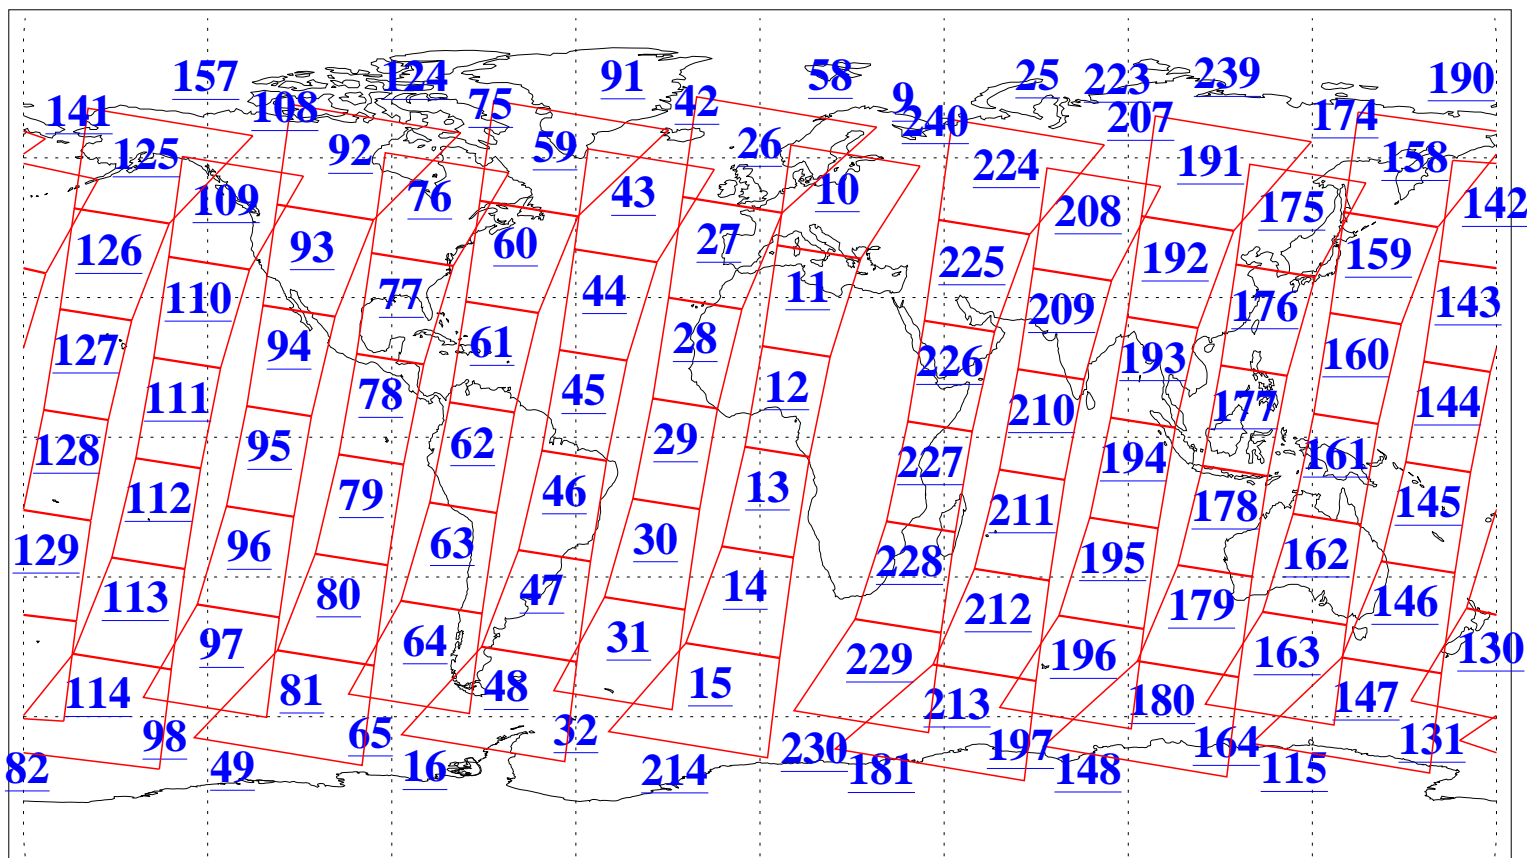

L1B Availability  
AMSU Granules: 240  
HSB Granules: 0  
AIRS Granules: 240

3 Apr 2013  
DoY 93  
Aqua Day 3987  
Granules: 1 to 120

Granules: 121 to 240

Legend: AMSU Available, HSB Available, AIRS Available

L1B Availability  
AMSU Granules: 240  
HSB Granules: 0  
AIRS Granules: 240

3 Apr 2013  
DoY 93  
Aqua Day 3987

Ascending Granules

Descending Granules

Legend: AMSU Available, HSB Available, AIRS Available

L1B Availability  
 AMSU Granules: 240  
 HSB Granules: 0  
 AIRS Granules: 240

3 Apr 2013  
 DoY 93  
 Aqua Day 3987

Northern Hemisphere Granules

Southern Hemisphere Granules

Legend: AMSU Available, HSB Available, AIRS Available