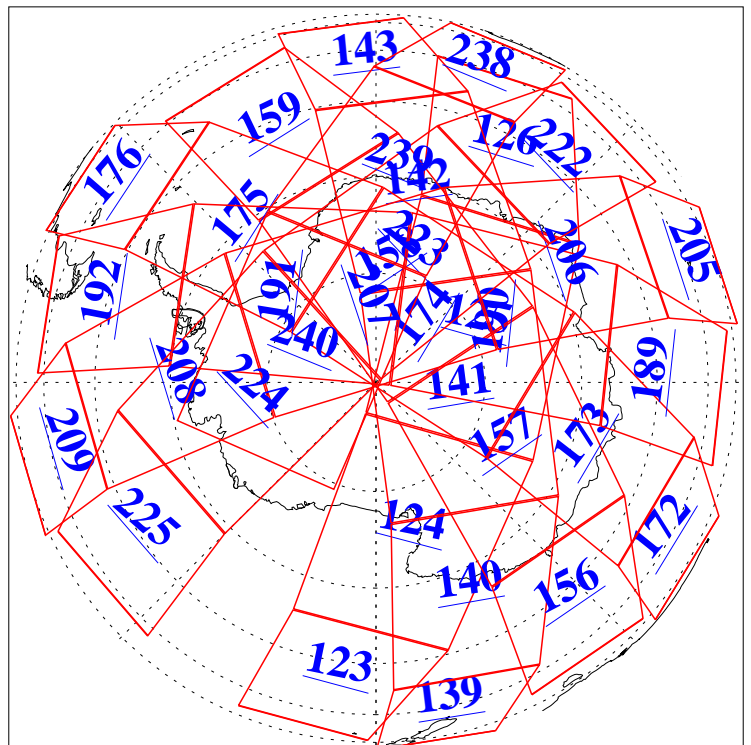

L1B Availability  
AMSU Granules: 240  
HSB Granules: 0  
AIRS Granules: 240

2 Apr 2013  
DoY 92  
Aqua Day 3986  
Granules: 1 to 120

Granules: 121 to 240

Legend: AMSU Available, HSB Available, AIRS Available

L1B Availability  
AMSU Granules: 240  
HSB Granules: 0  
AIRS Granules: 240

2 Apr 2013  
DoY 92  
Aqua Day 3986

Ascending Granules

Descending Granules

Legend: AMSU Available, HSB Available, AIRS Available

L1B Availability  
 AMSU Granules: 240  
 HSB Granules: 0  
 AIRS Granules: 240

2 Apr 2013  
 DoY 92  
 Aqua Day 3986

Northern Hemisphere Granules

Southern Hemisphere Granules

Legend: AMSU Available, HSB Available, AIRS Available