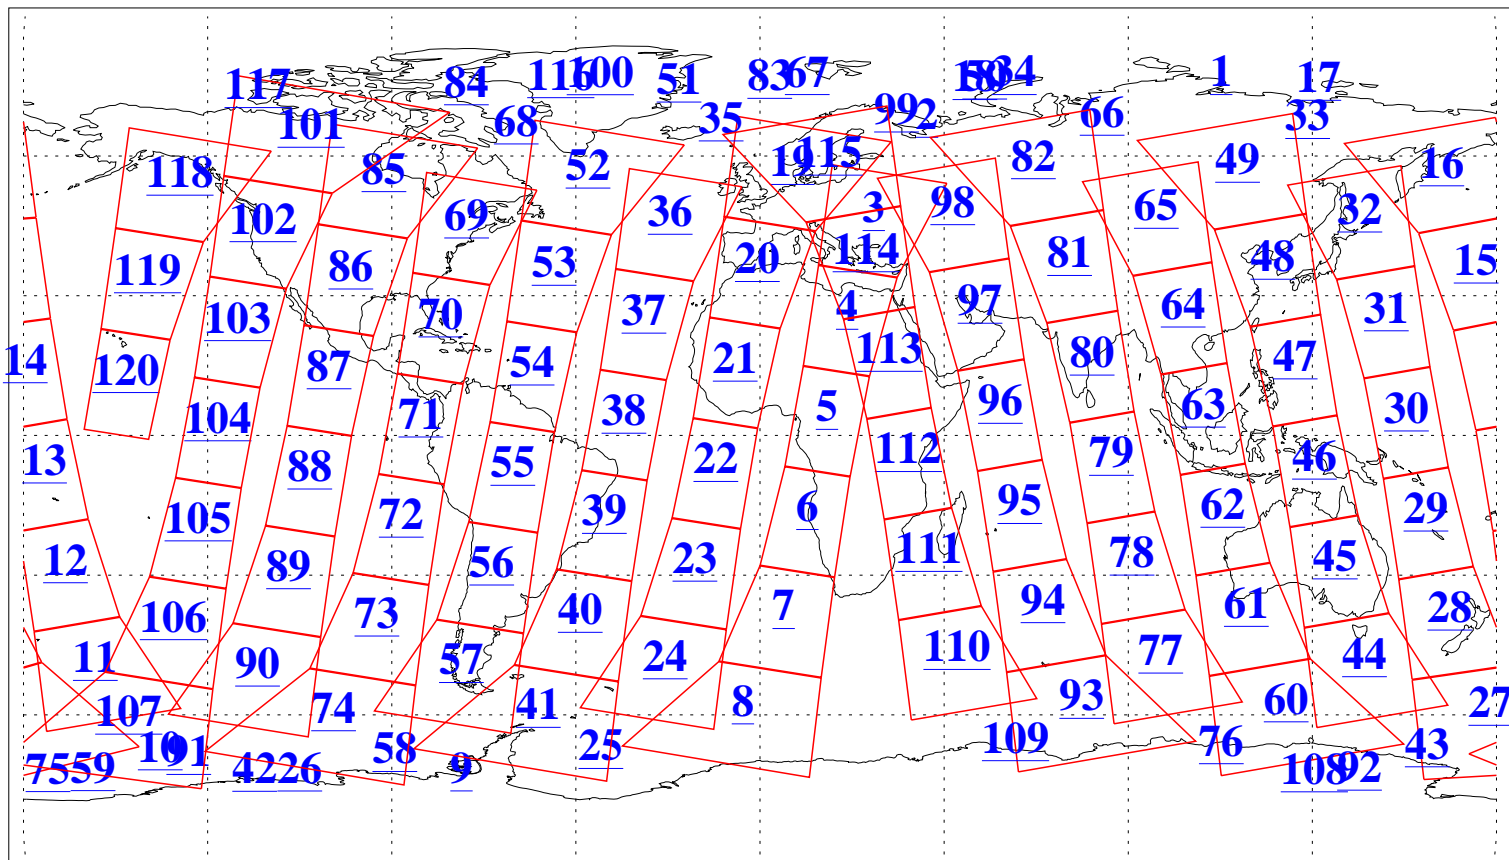

L1B Availability  
AMSU Granules: 240  
HSB Granules: 0  
AIRS Granules: 240

2 Apr 2013  
DoY 92  
Aqua Day 3986  
Granules: 1 to 120

Granules: 121 to 240

Legend: AMSU Available, HSB Available, AIRS Available

L1B Availability  
AMSU Granules: 240  
HSB Granules: 0  
AIRS Granules: 240

2 Apr 2013  
DoY 92  
Aqua Day 3986

Ascending Granules

Descending Granules

Legend: AMSU Available, HSB Available, AIRS Available

L1B Availability  
 AMSU Granules: 240  
 HSB Granules: 0  
 AIRS Granules: 240

2 Apr 2013  
 DoY 92  
 Aqua Day 3986

Northern Hemisphere Granules

Southern Hemisphere Granules

Legend: AMSU Available, HSB Available, AIRS Available