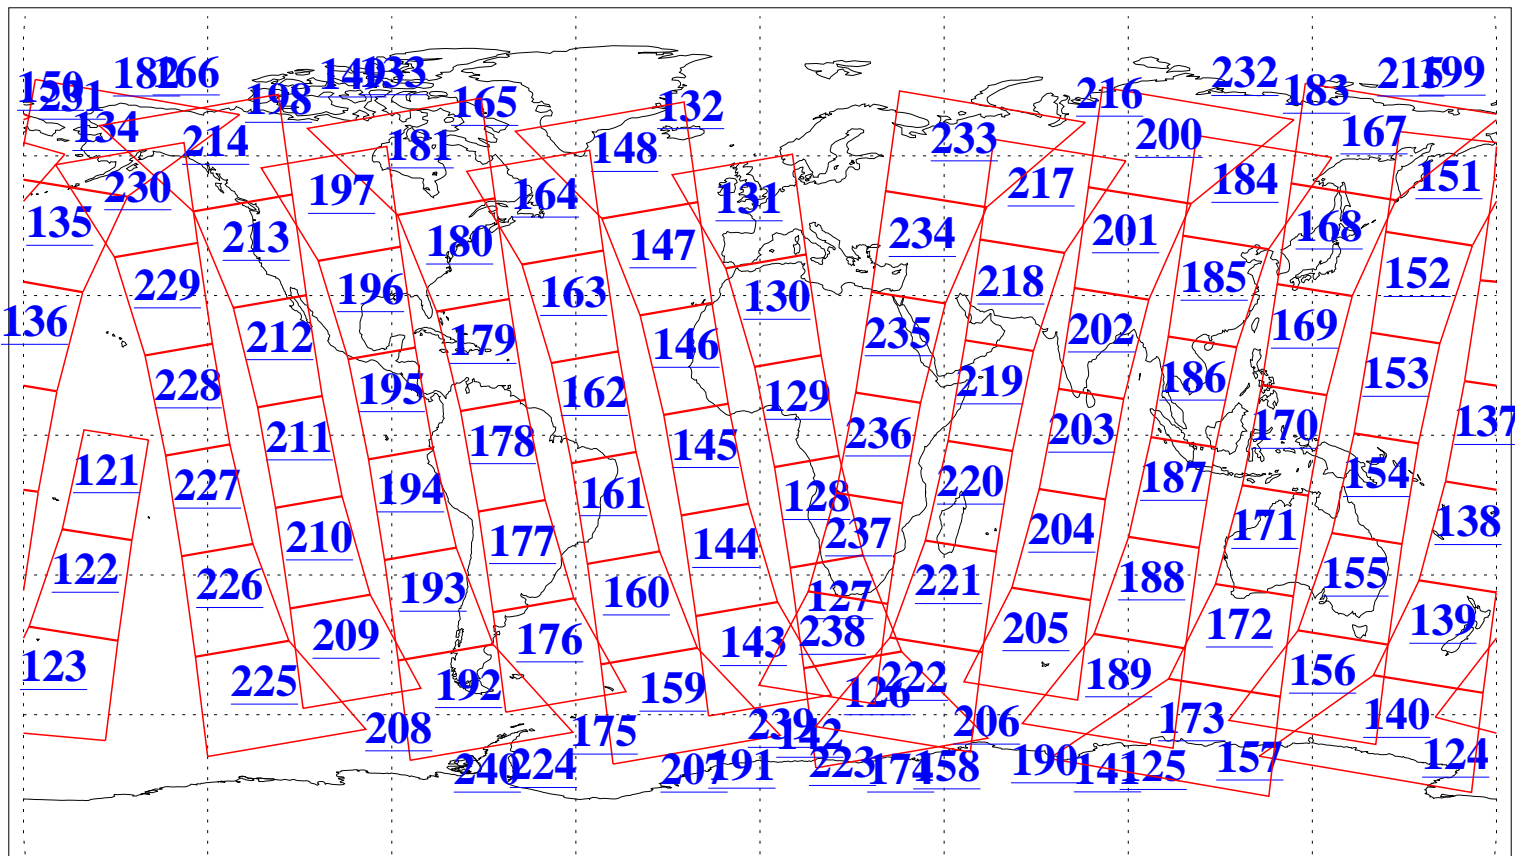

L1B Availability  
AMSU Granules: 240  
HSB Granules: 0  
AIRS Granules: 240

2 Apr 2013  
DoY 92  
Aqua Day 3986  
Granules: 1 to 120

Granules: 121 to 240

Legend: AMSU Available, HSB Available, AIRS Available

L1B Availability  
AMSU Granules: 240  
HSB Granules: 0  
AIRS Granules: 240

2 Apr 2013  
DoY 92  
Aqua Day 3986

Ascending Granules

Descending Granules

Legend: AMSU Available, HSB Available, AIRS Available

L1B Availability  
 AMSU Granules: 240  
 HSB Granules: 0  
 AIRS Granules: 240

2 Apr 2013  
 DoY 92  
 Aqua Day 3986

Northern Hemisphere Granules

Southern Hemisphere Granules

Legend: AMSU Available, HSB Available, AIRS Available