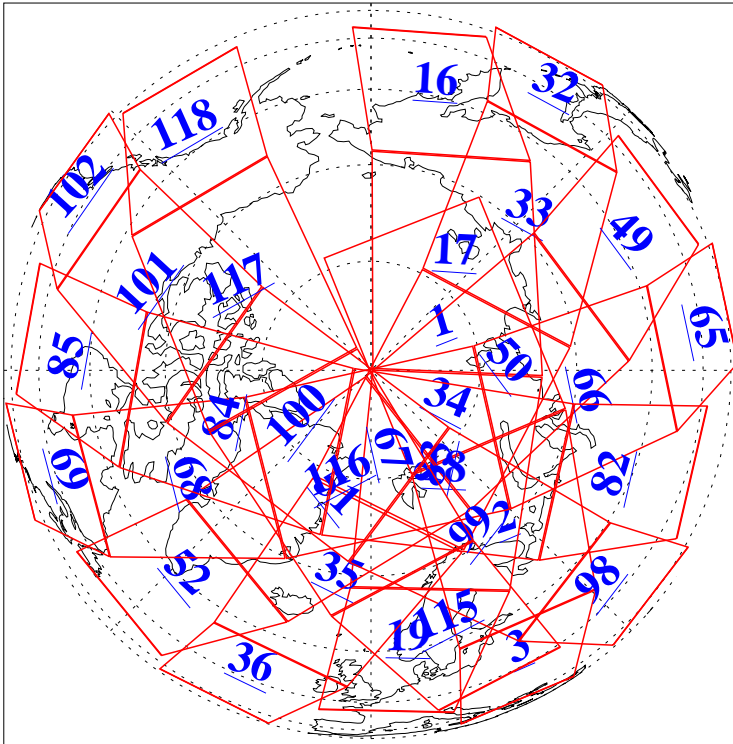

L1B Availability  
AMSU Granules: 240  
HSB Granules: 0  
AIRS Granules: 240

2 Apr 2013  
DoY 92  
Aqua Day 3986  
Granules: 1 to 120

Granules: 121 to 240

Legend: AMSU Available, HSB Available, AIRS Available

L1B Availability  
AMSU Granules: 240  
HSB Granules: 0  
AIRS Granules: 240

2 Apr 2013  
DoY 92  
Aqua Day 3986

Ascending Granules

Descending Granules

Legend: AMSU Available, HSB Available, AIRS Available

L1B Availability  
 AMSU Granules: 240  
 HSB Granules: 0  
 AIRS Granules: 240

2 Apr 2013  
 DoY 92  
 Aqua Day 3986

Northern Hemisphere Granules

Southern Hemisphere Granules

Legend: AMSU Available, HSB Available, AIRS Available