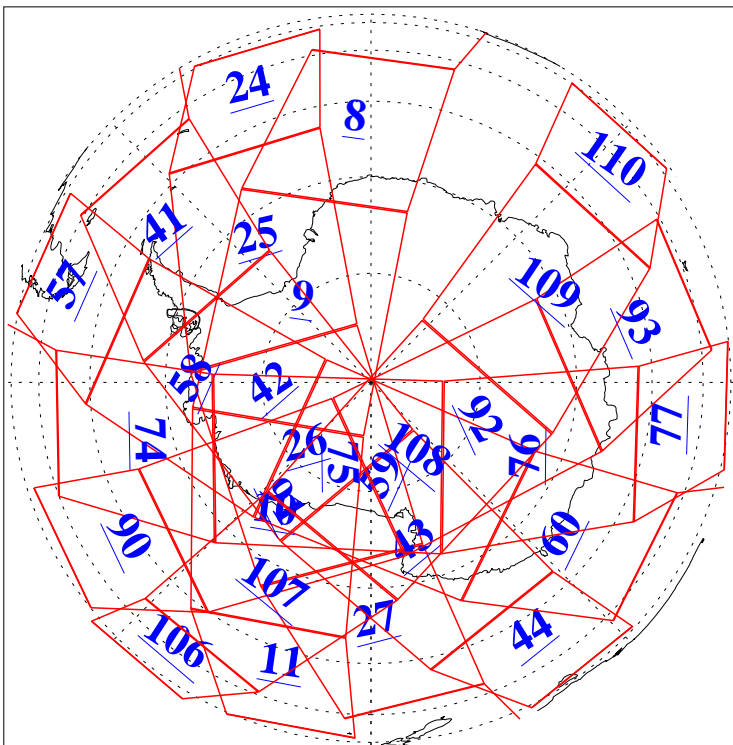

L1B Availability  
AMSU Granules: 240  
HSB Granules: 0  
AIRS Granules: 240

2 Apr 2013  
DoY 92  
Aqua Day 3986  
Granules: 1 to 120

Granules: 121 to 240

Legend: AMSU Available, HSB Available, AIRS Available

L1B Availability  
AMSU Granules: 240  
HSB Granules: 0  
AIRS Granules: 240

2 Apr 2013  
DoY 92  
Aqua Day 3986

Ascending Granules

Descending Granules

Legend: AMSU Available, HSB Available, AIRS Available

L1B Availability  
 AMSU Granules: 240  
 HSB Granules: 0  
 AIRS Granules: 240

2 Apr 2013  
 DoY 92  
 Aqua Day 3986

Northern Hemisphere Granules

Southern Hemisphere Granules

Legend: AMSU Available, HSB Available, AIRS Available