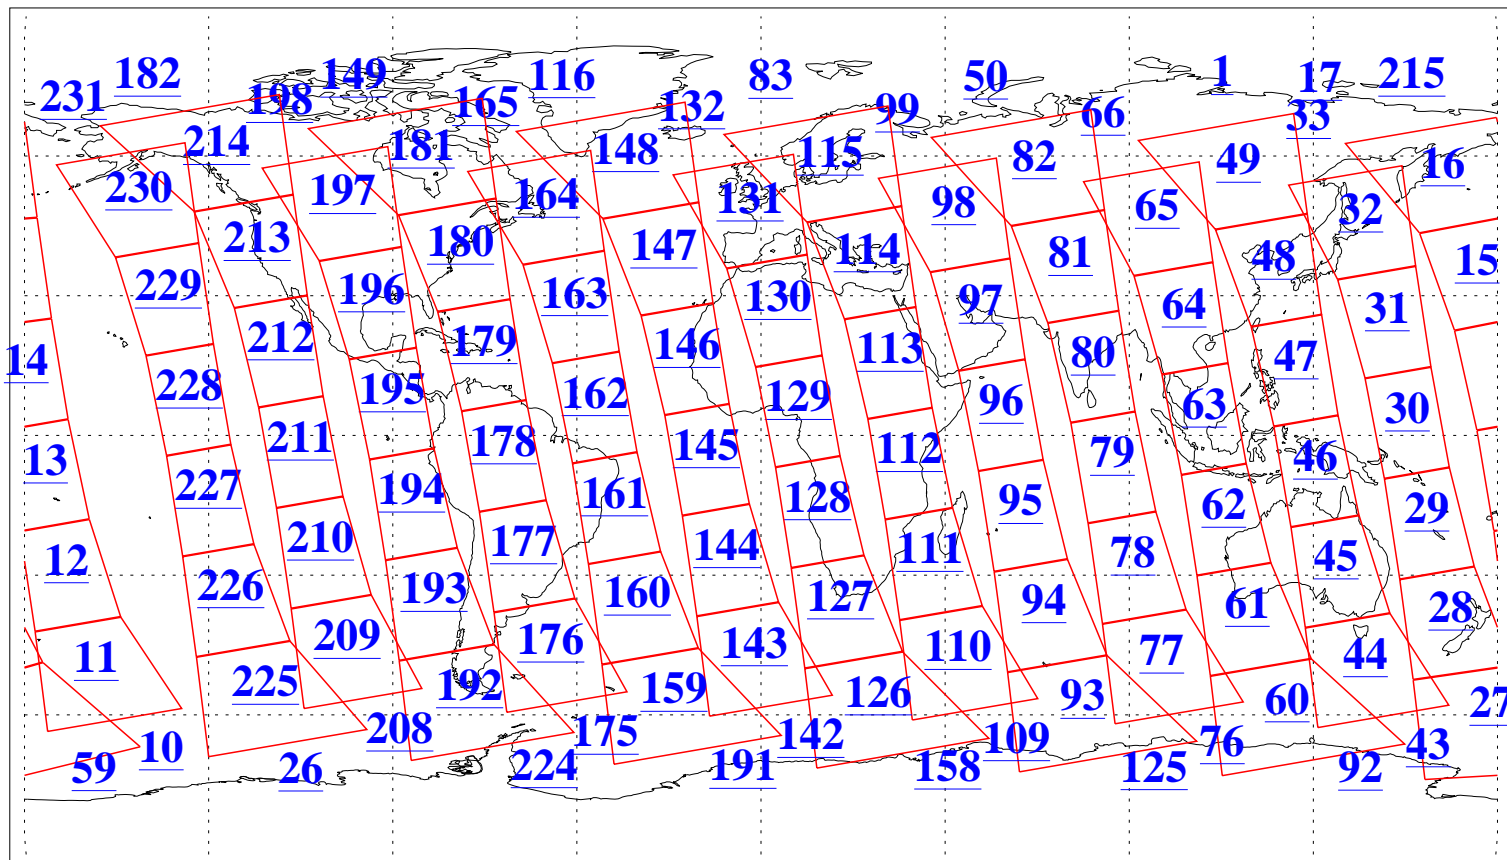

L1B Availability  
AMSU Granules: 240  
HSB Granules: 0  
AIRS Granules: 240

2 Apr 2013  
DoY 92  
Aqua Day 3986  
Granules: 1 to 120

Granules: 121 to 240

Legend: AMSU Available, HSB Available, AIRS Available

L1B Availability  
AMSU Granules: 240  
HSB Granules: 0  
AIRS Granules: 240

2 Apr 2013  
DoY 92  
Aqua Day 3986

Ascending Granules

Descending Granules

Legend: AMSU Available, HSB Available, AIRS Available

L1B Availability  
 AMSU Granules: 240  
 HSB Granules: 0  
 AIRS Granules: 240

2 Apr 2013  
 DoY 92  
 Aqua Day 3986

Northern Hemisphere Granules

Southern Hemisphere Granules

Legend: AMSU Available, HSB Available, AIRS Available