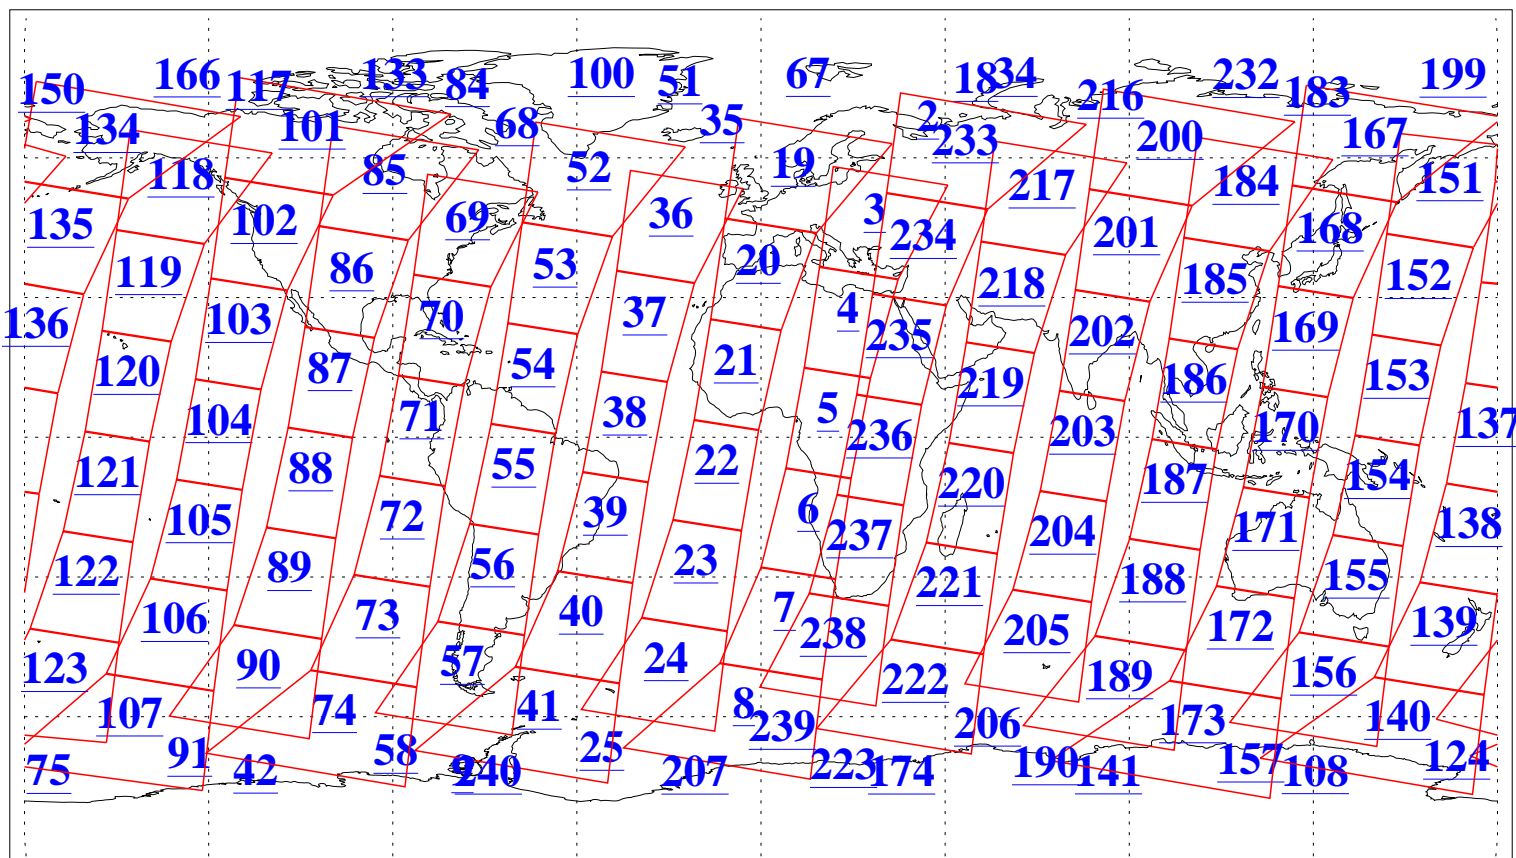

L1B Availability  
AMSU Granules: 240  
HSB Granules: 0  
AIRS Granules: 240

2 Apr 2013  
DoY 92  
Aqua Day 3986  
Granules: 1 to 120

Granules: 121 to 240

Legend: AMSU Available, HSB Available, AIRS Available

L1B Availability  
AMSU Granules: 240  
HSB Granules: 0  
AIRS Granules: 240

2 Apr 2013  
DoY 92  
Aqua Day 3986

Ascending Granules

Descending Granules

Legend: AMSU Available, HSB Available, AIRS Available

L1B Availability  
 AMSU Granules: 240  
 HSB Granules: 0  
 AIRS Granules: 240

2 Apr 2013  
 DoY 92  
 Aqua Day 3986

Northern Hemisphere Granules

Southern Hemisphere Granules

Legend: AMSU Available, HSB Available, AIRS Available