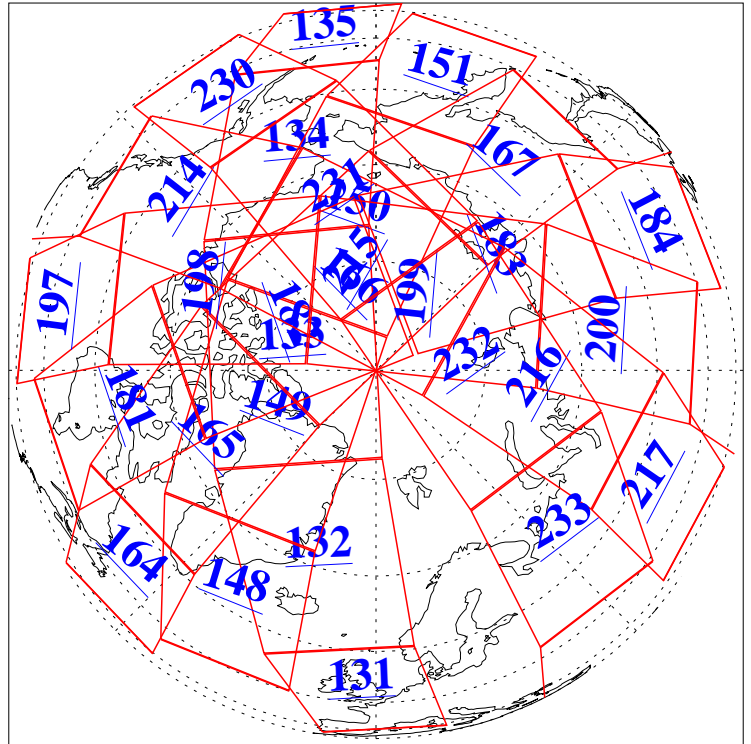

L1B Availability  
AMSU Granules: 240  
HSB Granules: 0  
AIRS Granules: 240

2 Apr 2013  
DoY 92  
Aqua Day 3986  
Granules: 1 to 120

Granules: 121 to 240

Legend: AMSU Available, HSB Available, AIRS Available

L1B Availability  
AMSU Granules: 240  
HSB Granules: 0  
AIRS Granules: 240

2 Apr 2013  
DoY 92  
Aqua Day 3986

Ascending Granules

Descending Granules

Legend: AMSU Available, HSB Available, AIRS Available

L1B Availability  
 AMSU Granules: 240  
 HSB Granules: 0  
 AIRS Granules: 240

2 Apr 2013  
 DoY 92  
 Aqua Day 3986

Northern Hemisphere Granules

Southern Hemisphere Granules

Legend: AMSU Available, HSB Available, AIRS Available