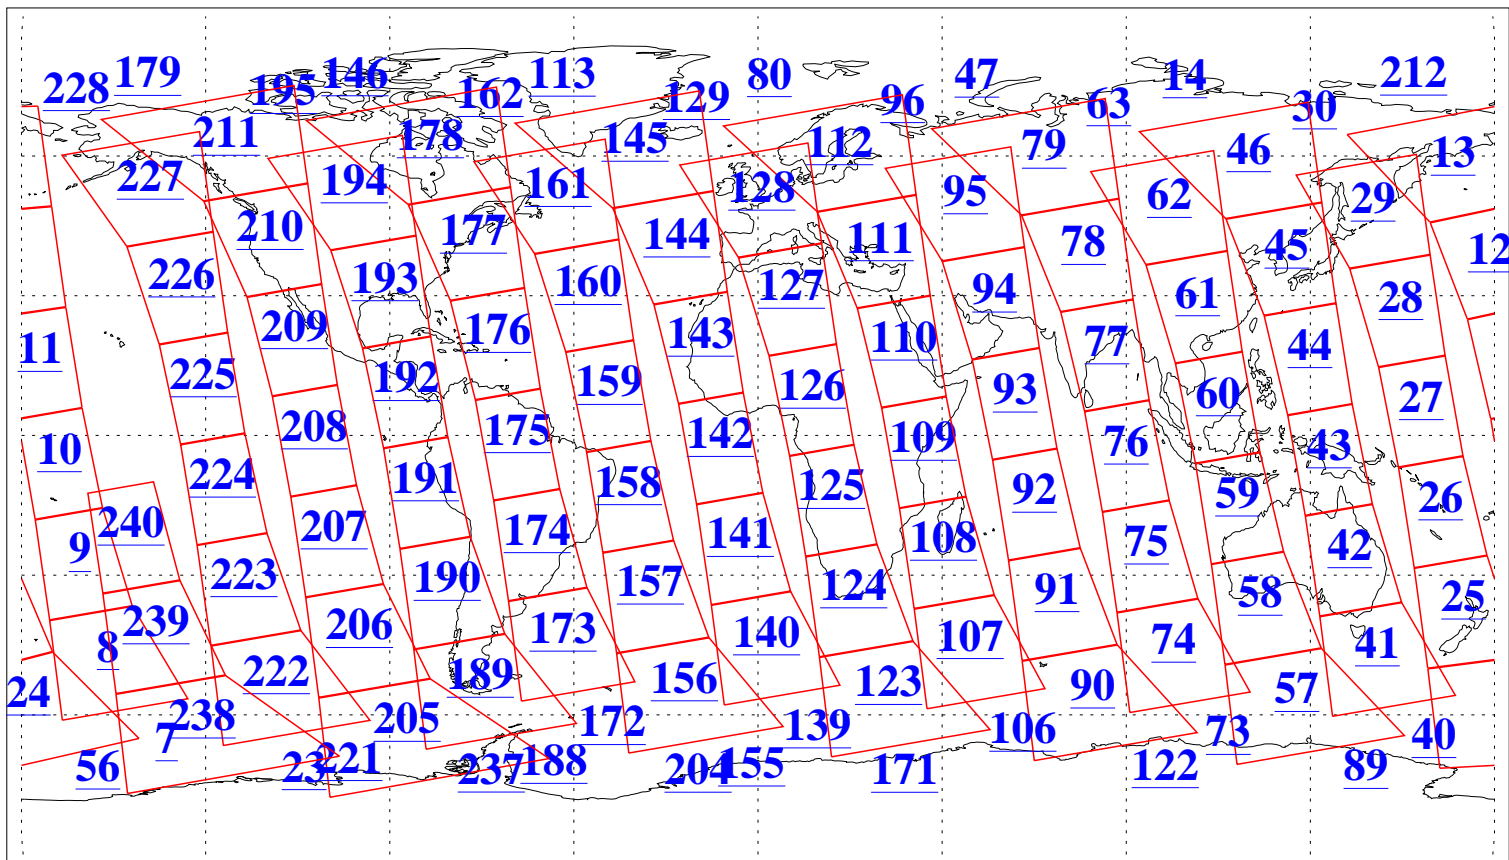

L1B Availability  
AMSU Granules: 240  
HSB Granules: 0  
AIRS Granules: 240

28 Mar 2013  
DoY 87  
Aqua Day 3981  
Granules: 1 to 120

Granules: 121 to 240

Legend: AMSU Available, HSB Available, AIRS Available

L1B Availability  
AMSU Granules: 240  
HSB Granules: 0  
AIRS Granules: 240

28 Mar 2013  
DoY 87  
Aqua Day 3981

Ascending Granules

Descending Granules

Legend: AMSU Available, HSB Available, AIRS Available

L1B Availability  
 AMSU Granules: 240  
 HSB Granules: 0  
 AIRS Granules: 240

28 Mar 2013  
 DoY 87  
 Aqua Day 3981

Northern Hemisphere Granules

Southern Hemisphere Granules

Legend: AMSU Available, HSB Available, AIRS Available