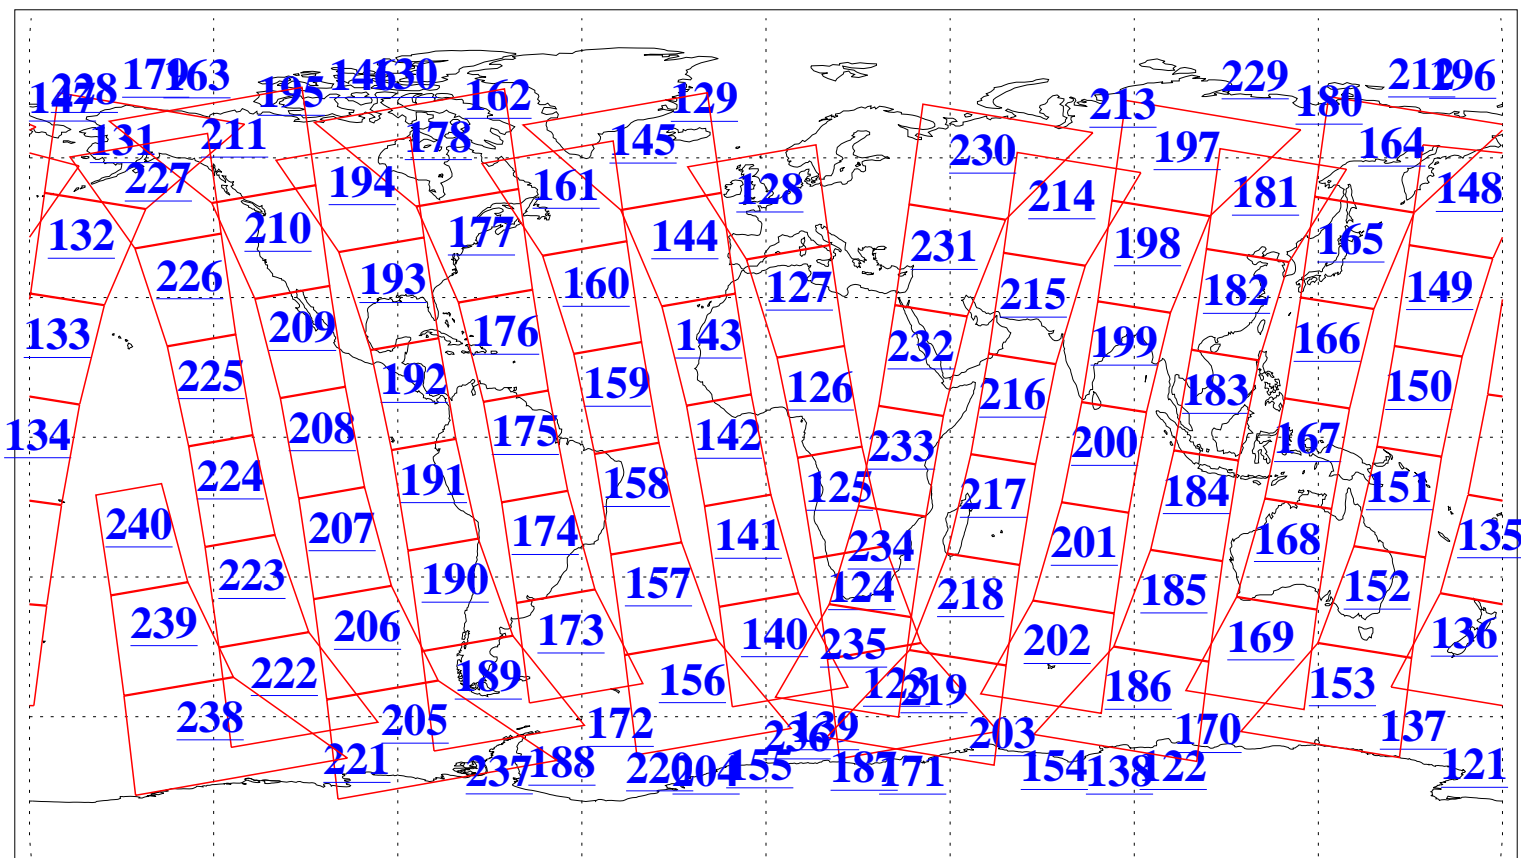

L1B Availability  
AMSU Granules: 240  
HSB Granules: 0  
AIRS Granules: 240

28 Mar 2013  
DoY 87  
Aqua Day 3981  
Granules: 1 to 120

Granules: 121 to 240

Legend: AMSU Available, HSB Available, AIRS Available

L1B Availability  
AMSU Granules: 240  
HSB Granules: 0  
AIRS Granules: 240

28 Mar 2013  
DoY 87  
Aqua Day 3981

Ascending Granules

Descending Granules

Legend: AMSU Available, HSB Available, AIRS Available

L1B Availability  
 AMSU Granules: 240  
 HSB Granules: 0  
 AIRS Granules: 240

28 Mar 2013  
 DoY 87  
 Aqua Day 3981

Northern Hemisphere Granules

Southern Hemisphere Granules

Legend: AMSU Available, HSB Available, AIRS Available