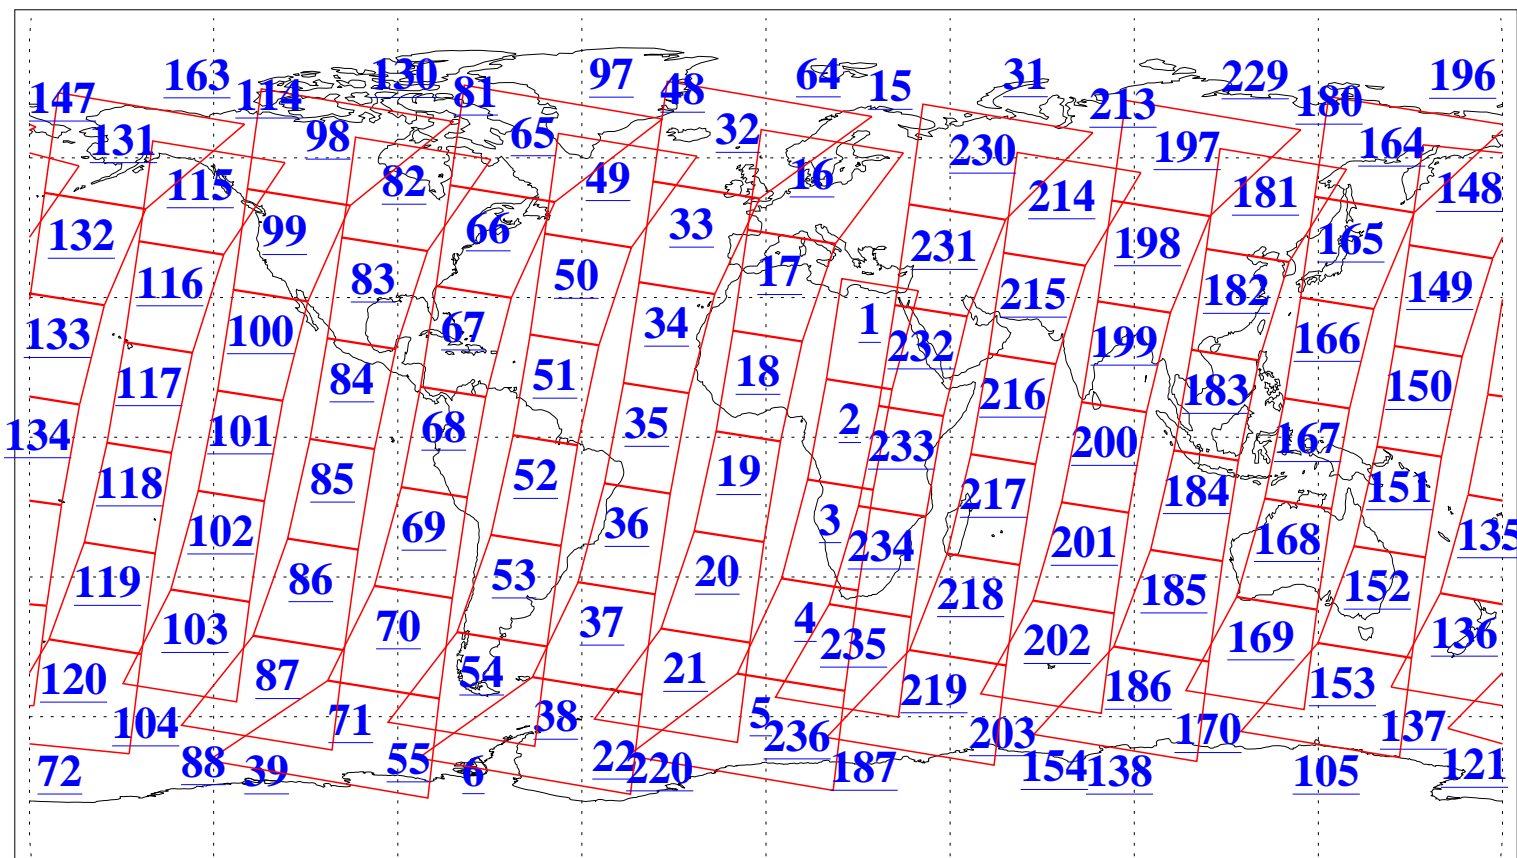

L1B Availability  
AMSU Granules: 240  
HSB Granules: 0  
AIRS Granules: 240

28 Mar 2013  
DoY 87  
Aqua Day 3981  
Granules: 1 to 120

Granules: 121 to 240

Legend: AMSU Available, HSB Available, AIRS Available

L1B Availability  
AMSU Granules: 240  
HSB Granules: 0  
AIRS Granules: 240

28 Mar 2013  
DoY 87  
Aqua Day 3981

Ascending Granules

Descending Granules

Legend: AMSU Available, HSB Available, AIRS Available

L1B Availability  
 AMSU Granules: 240  
 HSB Granules: 0  
 AIRS Granules: 240

28 Mar 2013  
 DoY 87  
 Aqua Day 3981

Northern Hemisphere Granules

Southern Hemisphere Granules

Legend: AMSU Available, HSB Available, AIRS Available