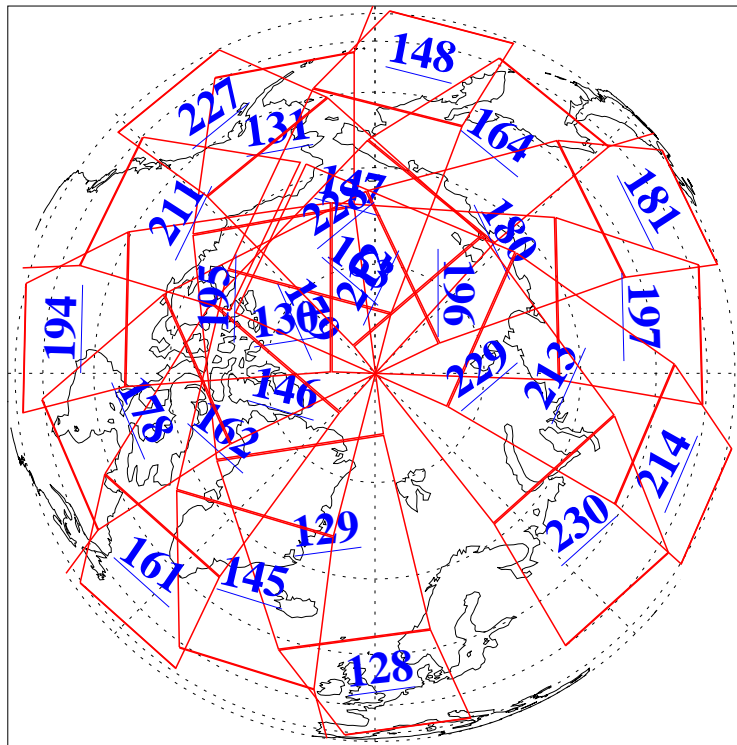

L1B Availability  
AMSU Granules: 240  
HSB Granules: 0  
AIRS Granules: 240

28 Mar 2013  
DoY 87  
Aqua Day 3981  
Granules: 1 to 120

Granules: 121 to 240

Legend: AMSU Available, HSB Available, AIRS Available

L1B Availability  
AMSU Granules: 240  
HSB Granules: 0  
AIRS Granules: 240

28 Mar 2013  
DoY 87  
Aqua Day 3981

Ascending Granules

Descending Granules

Legend: AMSU Available, HSB Available, AIRS Available

L1B Availability  
 AMSU Granules: 240  
 HSB Granules: 0  
 AIRS Granules: 240

28 Mar 2013  
 DoY 87  
 Aqua Day 3981

Northern Hemisphere Granules

Southern Hemisphere Granules

Legend: AMSU Available, HSB Available, AIRS Available