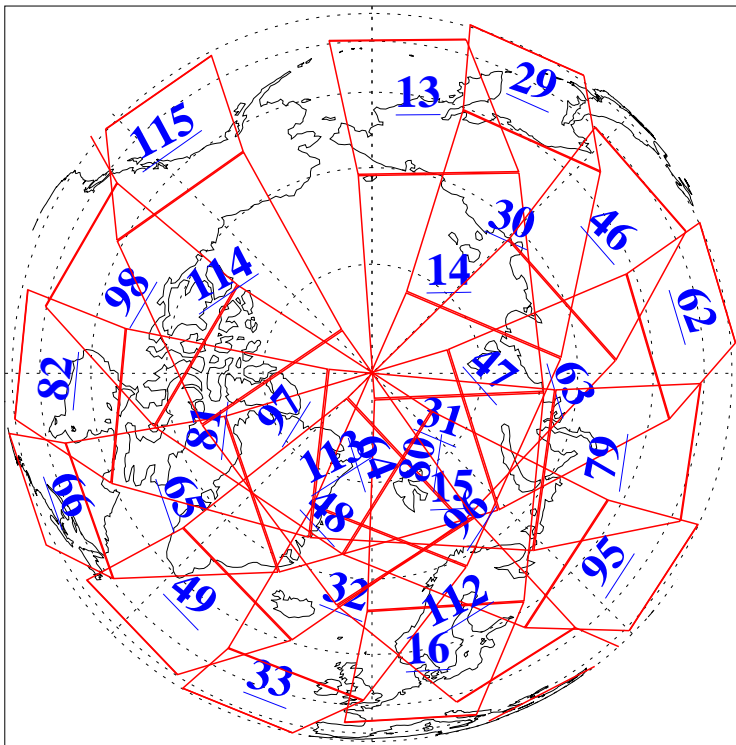

L1B Availability  
AMSU Granules: 240  
HSB Granules: 0  
AIRS Granules: 240

28 Mar 2013  
DoY 87  
Aqua Day 3981  
Granules: 1 to 120

Granules: 121 to 240

Legend: AMSU Available, HSB Available, AIRS Available

L1B Availability  
AMSU Granules: 240  
HSB Granules: 0  
AIRS Granules: 240

28 Mar 2013  
DoY 87  
Aqua Day 3981

Ascending Granules

Descending Granules

Legend: AMSU Available, HSB Available, AIRS Available

L1B Availability  
 AMSU Granules: 240  
 HSB Granules: 0  
 AIRS Granules: 240

28 Mar 2013  
 DoY 87  
 Aqua Day 3981

Northern Hemisphere Granules

Southern Hemisphere Granules

Legend: AMSU Available, HSB Available, AIRS Available