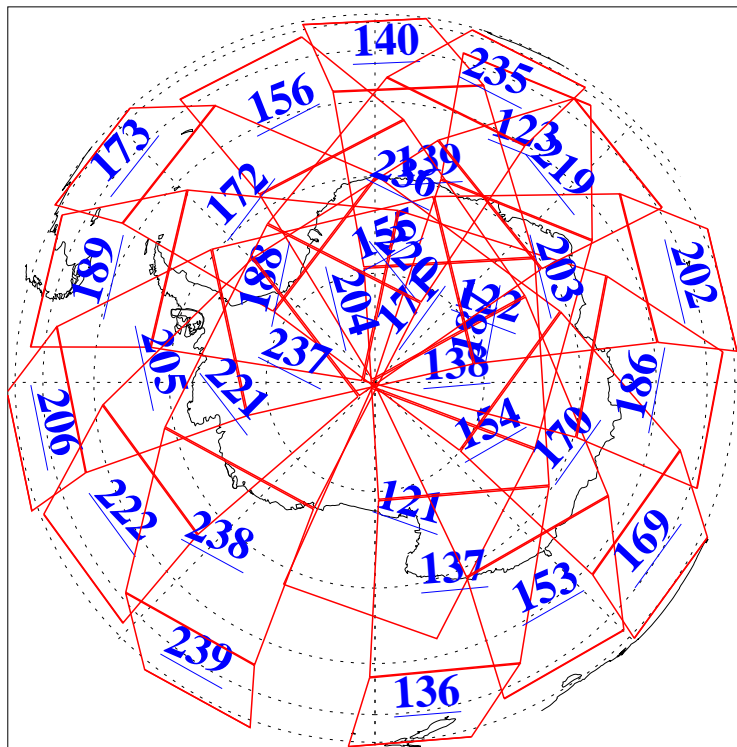

L1B Availability  
AMSU Granules: 240  
HSB Granules: 0  
AIRS Granules: 240

28 Mar 2013  
DoY 87  
Aqua Day 3981  
Granules: 1 to 120

Granules: 121 to 240

Legend: AMSU Available, HSB Available, AIRS Available

L1B Availability  
AMSU Granules: 240  
HSB Granules: 0  
AIRS Granules: 240

28 Mar 2013  
DoY 87  
Aqua Day 3981

Ascending Granules

Descending Granules

Legend: AMSU Available, HSB Available, AIRS Available

L1B Availability  
 AMSU Granules: 240  
 HSB Granules: 0  
 AIRS Granules: 240

28 Mar 2013  
 DoY 87  
 Aqua Day 3981

Northern Hemisphere Granules

Southern Hemisphere Granules

Legend: AMSU Available, HSB Available, AIRS Available