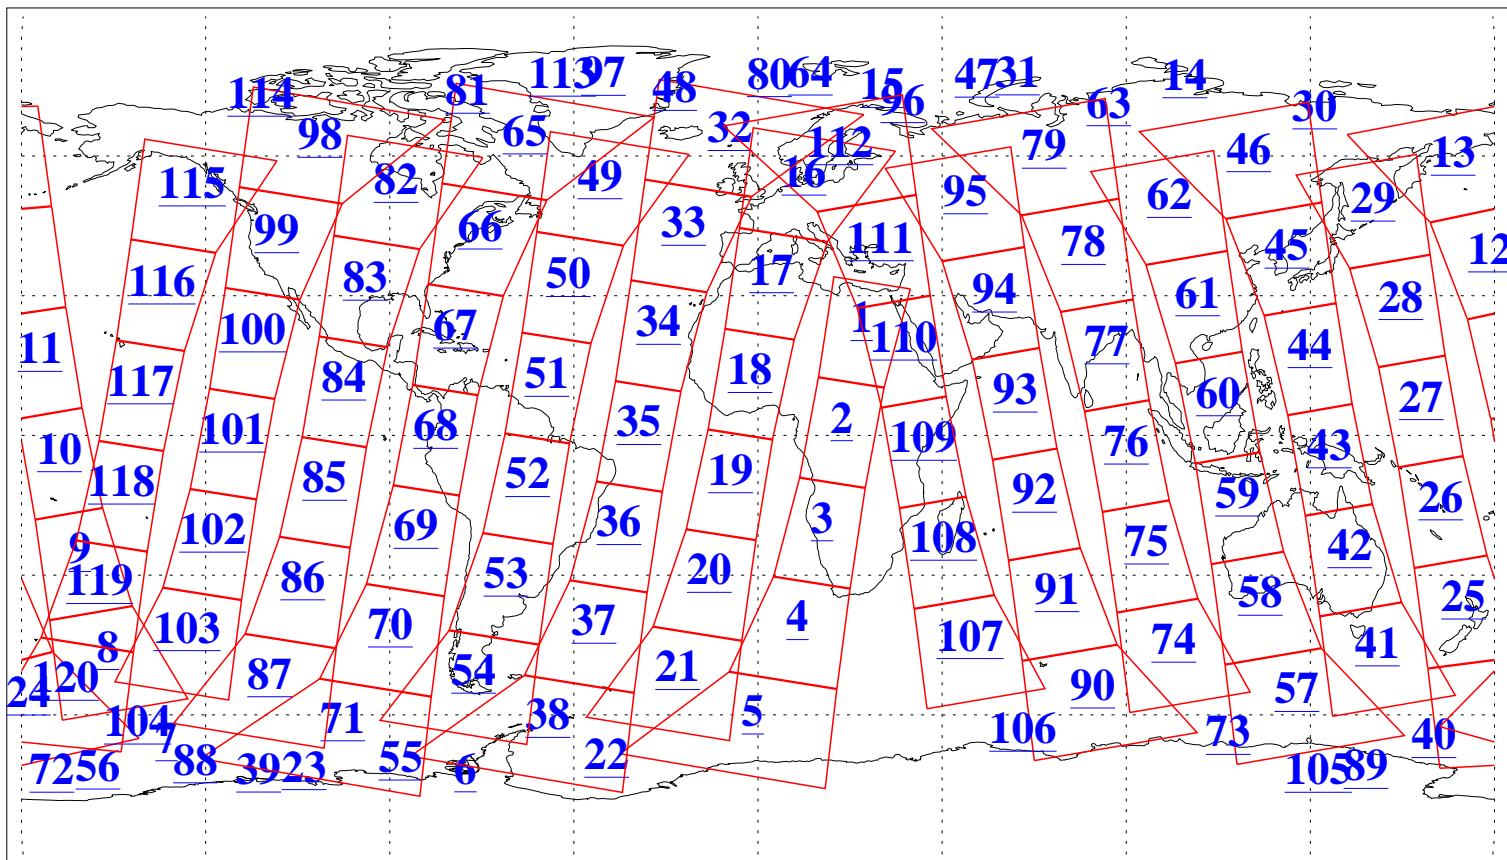

L1B Availability  
AMSU Granules: 240  
HSB Granules: 0  
AIRS Granules: 240

28 Mar 2013  
DoY 87  
Aqua Day 3981  
Granules: 1 to 120

Granules: 121 to 240

Legend: AMSU Available, HSB Available, AIRS Available

L1B Availability  
AMSU Granules: 240  
HSB Granules: 0  
AIRS Granules: 240

28 Mar 2013  
DoY 87  
Aqua Day 3981

Ascending Granules

Descending Granules

Legend: AMSU Available, HSB Available, AIRS Available

L1B Availability  
 AMSU Granules: 240  
 HSB Granules: 0  
 AIRS Granules: 240

28 Mar 2013  
 DoY 87  
 Aqua Day 3981

Northern Hemisphere Granules

Southern Hemisphere Granules

Legend: AMSU Available, HSB Available, AIRS Available