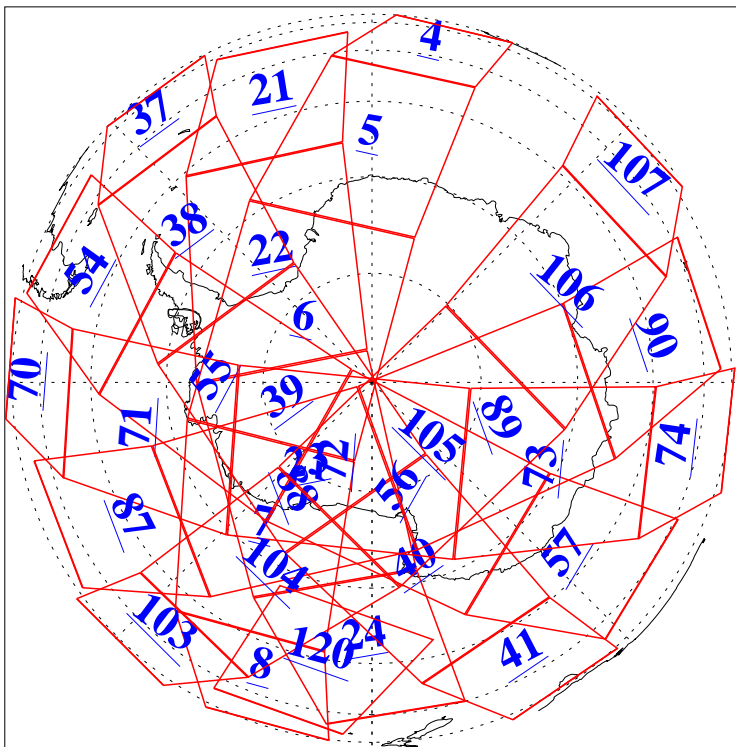

L1B Availability  
AMSU Granules: 240  
HSB Granules: 0  
AIRS Granules: 240

28 Mar 2013  
DoY 87  
Aqua Day 3981  
Granules: 1 to 120

Granules: 121 to 240

Legend: AMSU Available, HSB Available, AIRS Available

L1B Availability  
AMSU Granules: 240  
HSB Granules: 0  
AIRS Granules: 240

28 Mar 2013  
DoY 87  
Aqua Day 3981

Ascending Granules

Descending Granules

Legend: AMSU Available, HSB Available, AIRS Available

L1B Availability  
 AMSU Granules: 240  
 HSB Granules: 0  
 AIRS Granules: 240

28 Mar 2013  
 DoY 87  
 Aqua Day 3981

Northern Hemisphere Granules

Southern Hemisphere Granules

Legend: AMSU Available, HSB Available, AIRS Available