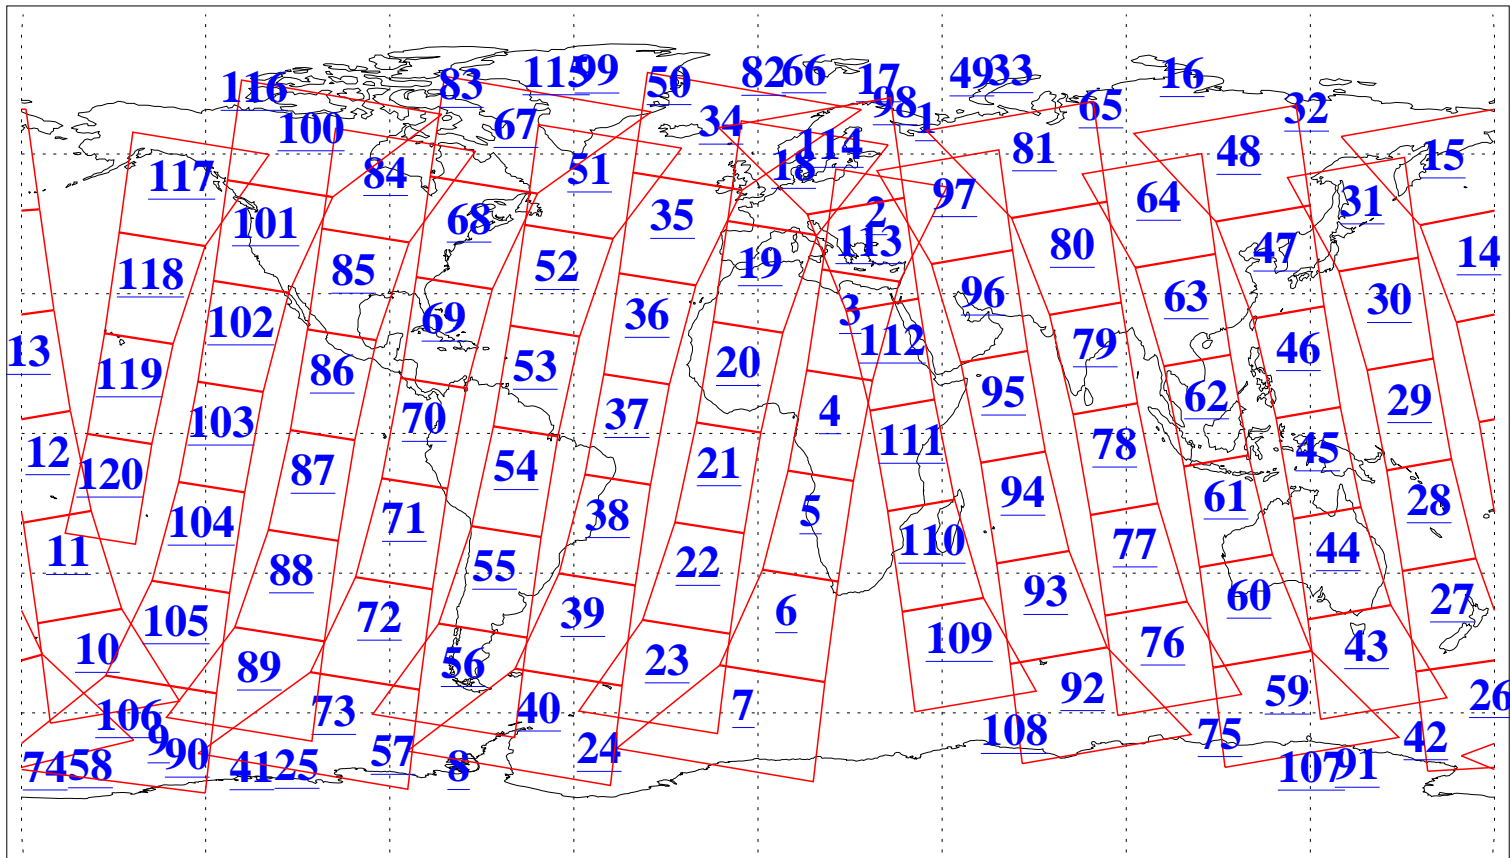

L1B Availability
AMSU Granules: 240
HSB Granules: 0
AIRS Granules: 240

26 Mar 2013
DoY 85
Aqua Day 3979
Granules: 1 to 120

Granules: 121 to 240

Legend: AMSU Available, HSB Available, AIRS Available

L1B Availability
AMSU Granules: 240
HSB Granules: 0
AIRS Granules: 240

26 Mar 2013
DoY 85
Aqua Day 3979

Ascending Granules

Descending Granules

Legend: AMSU Available, HSB Available, AIRS Available

L1B Availability
 AMSU Granules: 240
 HSB Granules: 0
 AIRS Granules: 240

26 Mar 2013
 DoY 85
 Aqua Day 3979

Northern Hemisphere Granules

Southern Hemisphere Granules

Legend: AMSU Available, HSB Available, AIRS Available