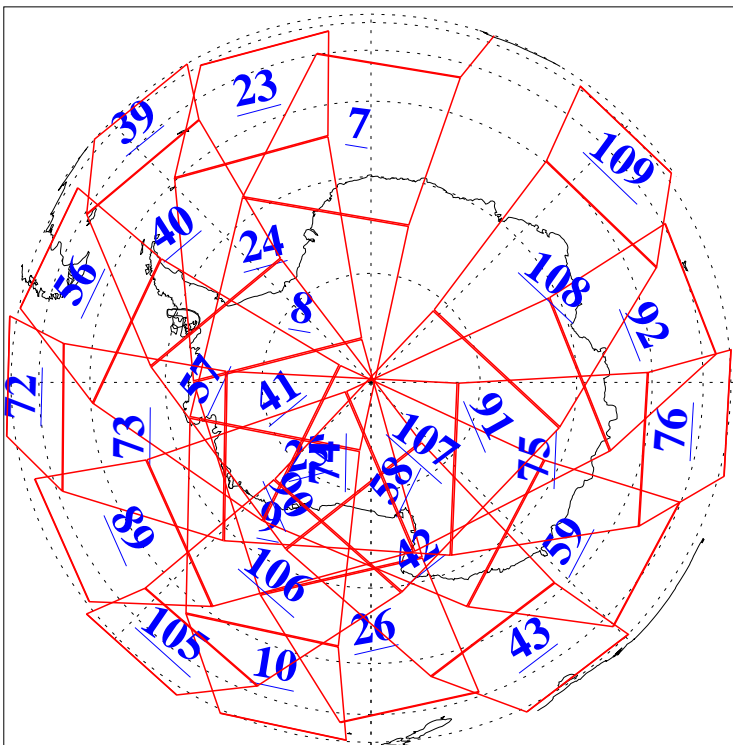

L1B Availability
AMSU Granules: 240
HSB Granules: 0
AIRS Granules: 240

26 Mar 2013
DoY 85
Aqua Day 3979
Granules: 1 to 120

Granules: 121 to 240

Legend: AMSU Available, HSB Available, AIRS Available

L1B Availability
AMSU Granules: 240
HSB Granules: 0
AIRS Granules: 240

26 Mar 2013
DoY 85
Aqua Day 3979

Ascending Granules

Descending Granules

Legend: AMSU Available, HSB Available, AIRS Available

L1B Availability
 AMSU Granules: 240
 HSB Granules: 0
 AIRS Granules: 240

26 Mar 2013
 DoY 85
 Aqua Day 3979

Northern Hemisphere Granules

Southern Hemisphere Granules

Legend: AMSU Available, HSB Available, AIRS Available