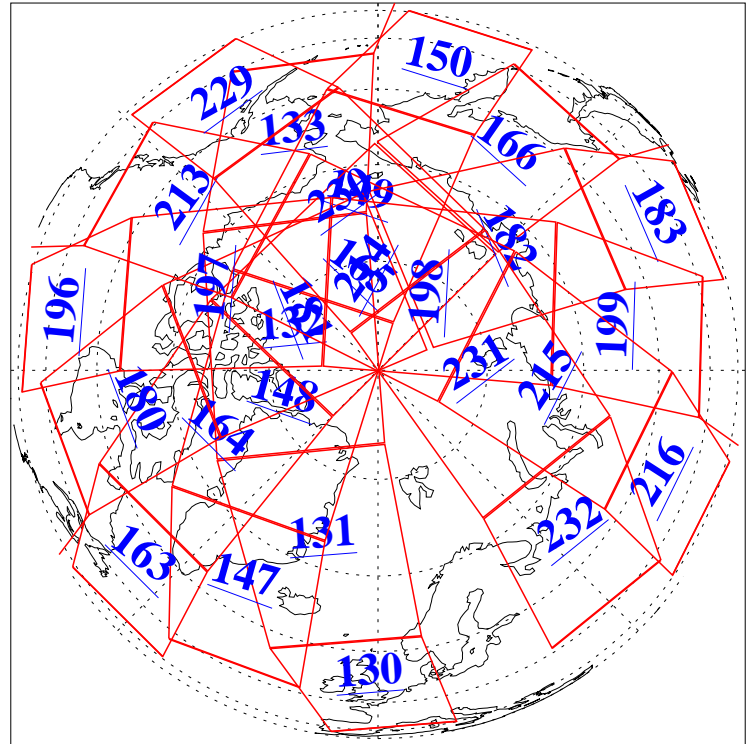

26 Mar 2013
DoY 85
Aqua Day 3979

Ascending Granules

Descending Granules

Legend: AMSU Available, HSB Available, AIRS Available

L1B Availability
 AMSU Granules: 240
 HSB Granules: 0
 AIRS Granules: 240

26 Mar 2013
 DoY 85
 Aqua Day 3979

Northern Hemisphere Granules

Southern Hemisphere Granules

Legend: AMSU Available, HSB Available, AIRS Available