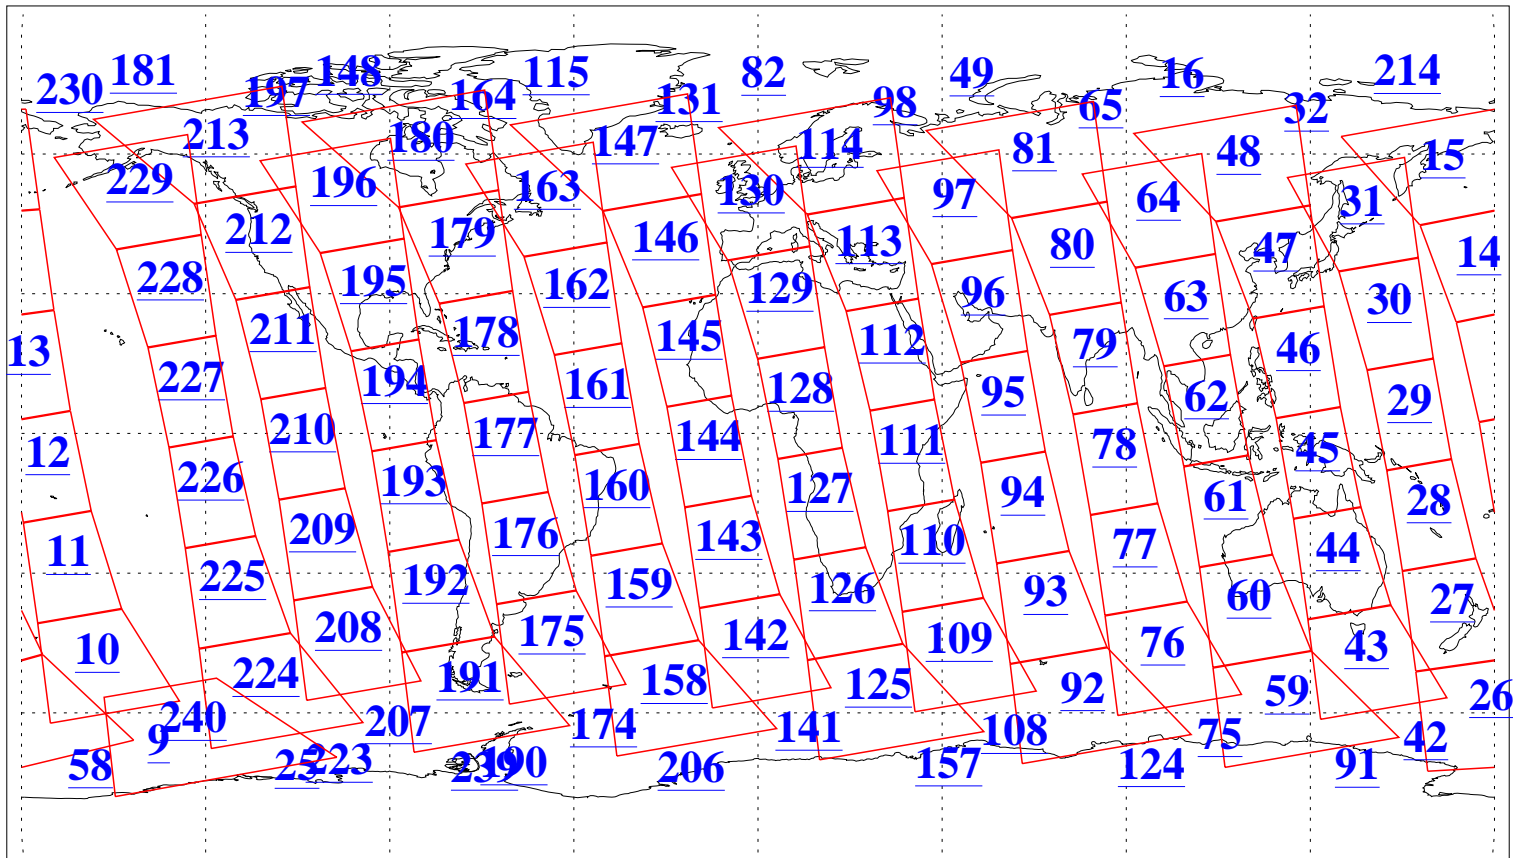

L1B Availability
AMSU Granules: 240
HSB Granules: 0
AIRS Granules: 240

26 Mar 2013
DoY 85
Aqua Day 3979
Granules: 1 to 120

Granules: 121 to 240

Legend: AMSU Available, HSB Available, AIRS Available

L1B Availability
AMSU Granules: 240
HSB Granules: 0
AIRS Granules: 240

26 Mar 2013
DoY 85
Aqua Day 3979

Ascending Granules

Descending Granules

Legend: AMSU Available, HSB Available, AIRS Available

L1B Availability
 AMSU Granules: 240
 HSB Granules: 0
 AIRS Granules: 240

26 Mar 2013
 DoY 85
 Aqua Day 3979

Northern Hemisphere Granules

Southern Hemisphere Granules

Legend: AMSU Available, HSB Available, AIRS Available