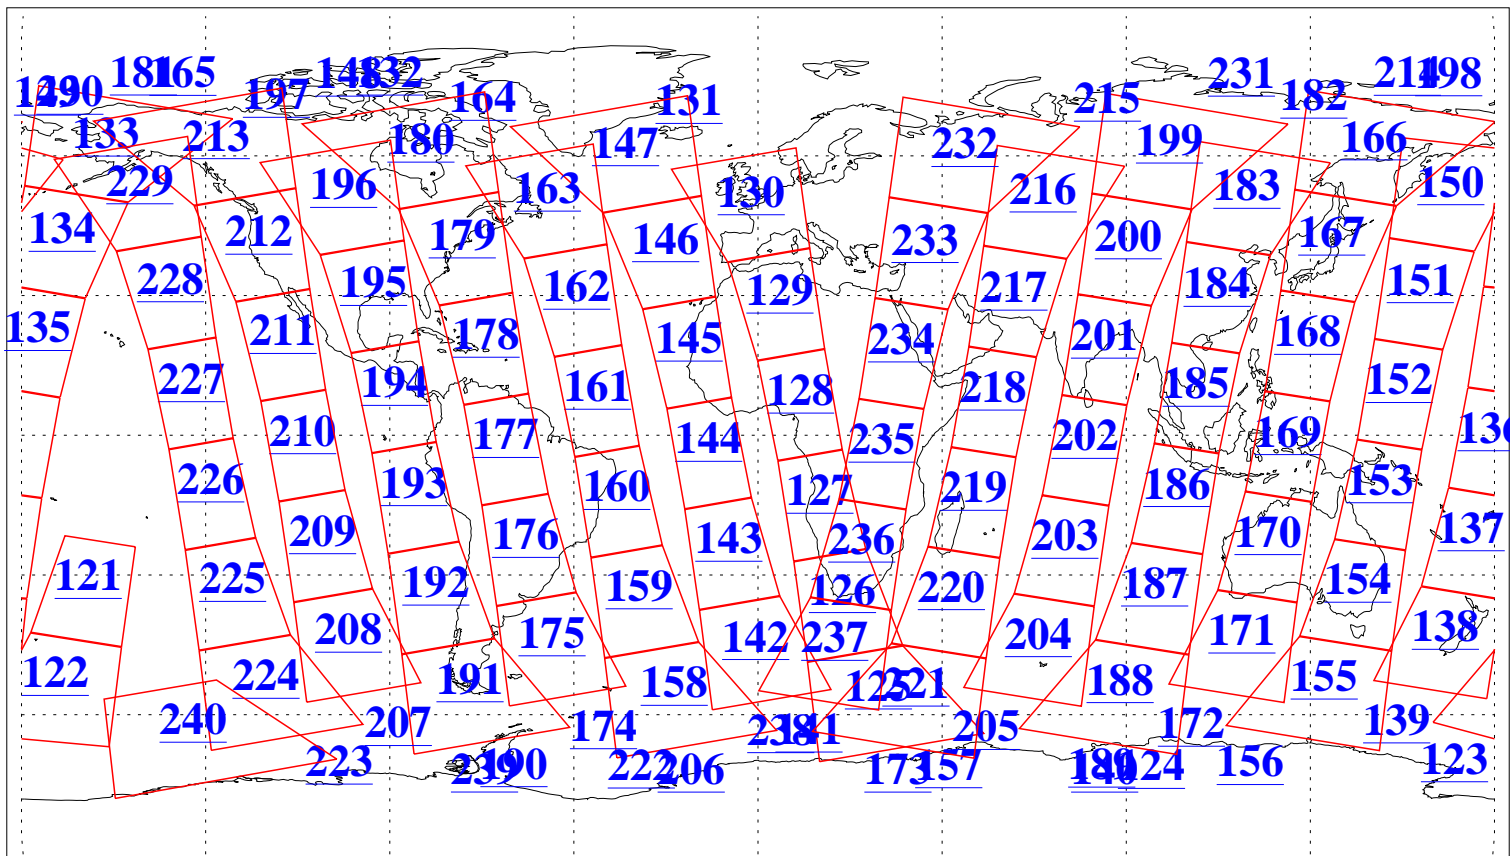

L1B Availability
AMSU Granules: 240
HSB Granules: 0
AIRS Granules: 240

26 Mar 2013
DoY 85
Aqua Day 3979
Granules: 1 to 120

Granules: 121 to 240

Legend: AMSU Available, HSB Available, AIRS Available

L1B Availability
AMSU Granules: 240
HSB Granules: 0
AIRS Granules: 240

26 Mar 2013
DoY 85
Aqua Day 3979

Ascending Granules

Descending Granules

Legend: AMSU Available, HSB Available, AIRS Available

L1B Availability
 AMSU Granules: 240
 HSB Granules: 0
 AIRS Granules: 240

26 Mar 2013
 DoY 85
 Aqua Day 3979

Northern Hemisphere Granules

Southern Hemisphere Granules

Legend: AMSU Available, HSB Available, AIRS Available