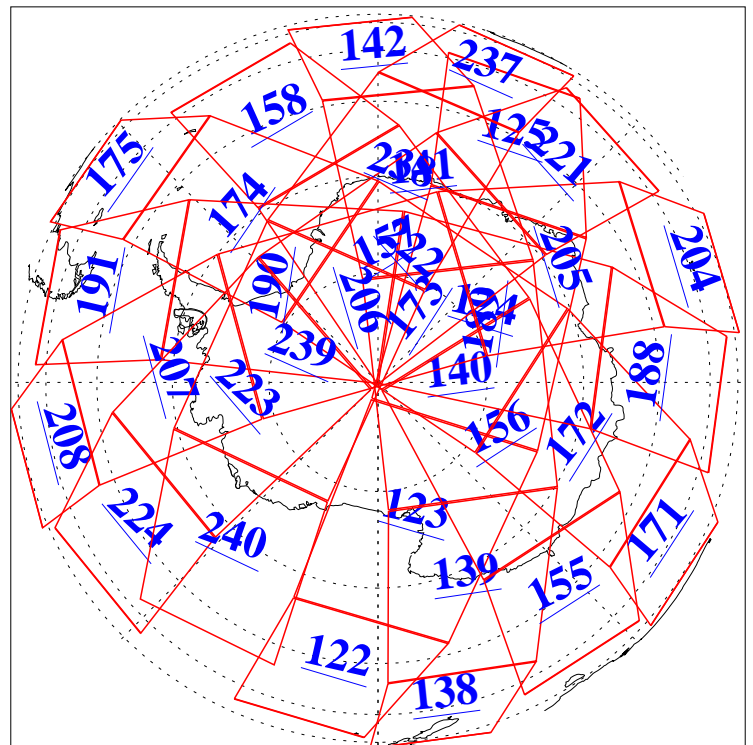

L1B Availability
AMSU Granules: 240
HSB Granules: 0
AIRS Granules: 240

26 Mar 2013
DoY 85
Aqua Day 3979
Granules: 1 to 120

Granules: 121 to 240

Legend: AMSU Available, HSB Available, AIRS Available

L1B Availability
AMSU Granules: 240
HSB Granules: 0
AIRS Granules: 240

26 Mar 2013
DoY 85
Aqua Day 3979

Ascending Granules

Descending Granules

Legend: AMSU Available, HSB Available, AIRS Available

L1B Availability
 AMSU Granules: 240
 HSB Granules: 0
 AIRS Granules: 240

26 Mar 2013
 DoY 85
 Aqua Day 3979

Northern Hemisphere Granules

Southern Hemisphere Granules

Legend: AMSU Available, HSB Available, AIRS Available