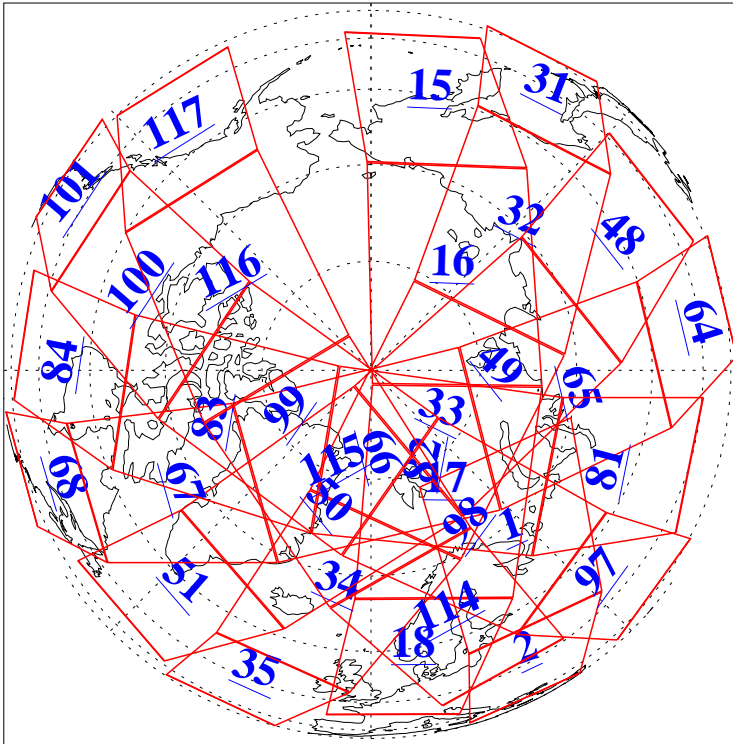

L1B Availability
AMSU Granules: 240
HSB Granules: 0
AIRS Granules: 240

26 Mar 2013
DoY 85
Aqua Day 3979
Granules: 1 to 120

Granules: 121 to 240

Legend: AMSU Available, HSB Available, AIRS Available

L1B Availability
AMSU Granules: 240
HSB Granules: 0
AIRS Granules: 240

26 Mar 2013
DoY 85
Aqua Day 3979

Ascending Granules

Descending Granules

Legend: AMSU Available, HSB Available, AIRS Available

L1B Availability
 AMSU Granules: 240
 HSB Granules: 0
 AIRS Granules: 240

26 Mar 2013
 DoY 85
 Aqua Day 3979

Northern Hemisphere Granules

Southern Hemisphere Granules

Legend: AMSU Available, HSB Available, AIRS Available