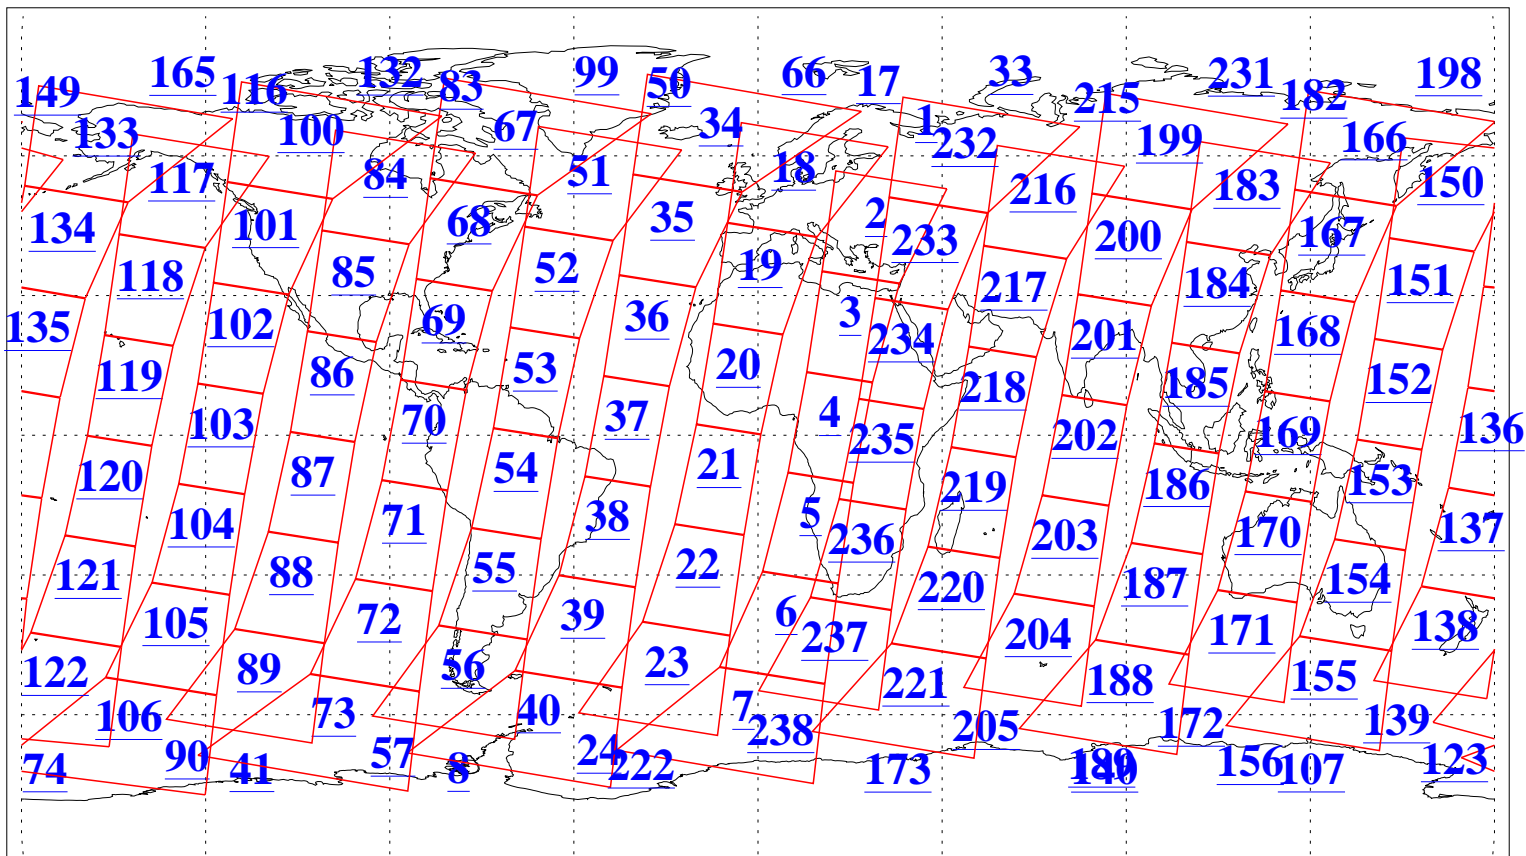

L1B Availability
AMSU Granules: 240
HSB Granules: 0
AIRS Granules: 240

26 Mar 2013
DoY 85
Aqua Day 3979
Granules: 1 to 120

Granules: 121 to 240

Legend: AMSU Available, HSB Available, AIRS Available

L1B Availability
AMSU Granules: 240
HSB Granules: 0
AIRS Granules: 240

26 Mar 2013
DoY 85
Aqua Day 3979

Ascending Granules

Descending Granules

Legend: AMSU Available, HSB Available, AIRS Available

L1B Availability
 AMSU Granules: 240
 HSB Granules: 0
 AIRS Granules: 240

26 Mar 2013
 DoY 85
 Aqua Day 3979

Northern Hemisphere Granules

Southern Hemisphere Granules

Legend: AMSU Available, HSB Available, AIRS Available