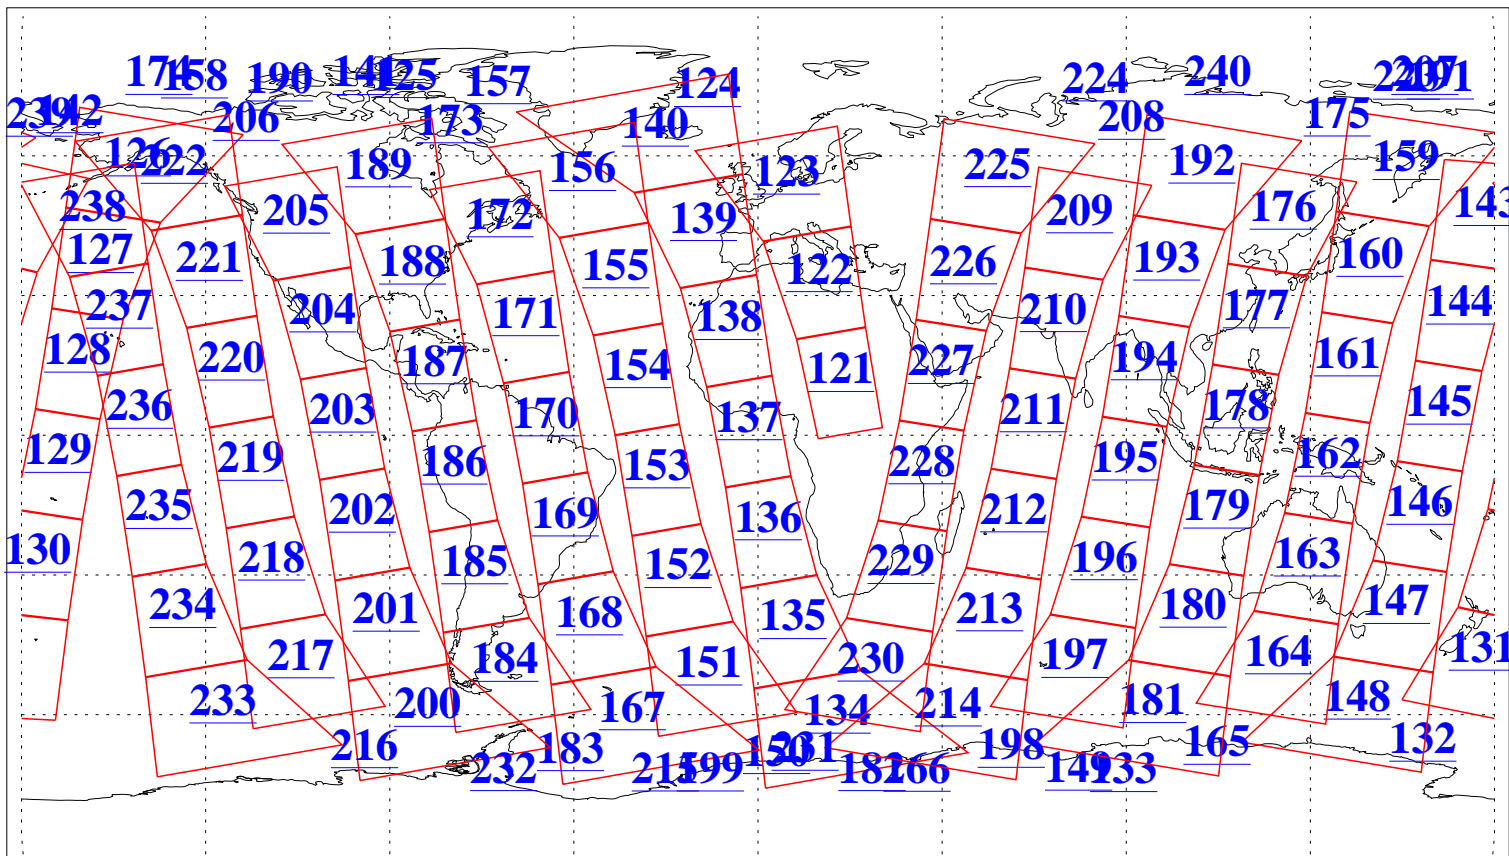

L1B Availability
AMSU Granules: 240
HSB Granules: 0
AIRS Granules: 240

25 Mar 2013
DoY 84
Aqua Day 3978
Granules: 1 to 120

Granules: 121 to 240

Legend: AMSU Available, HSB Available, AIRS Available

L1B Availability
AMSU Granules: 240
HSB Granules: 0
AIRS Granules: 240

25 Mar 2013
DoY 84
Aqua Day 3978

Ascending Granules

Descending Granules

Legend: AMSU Available, HSB Available, AIRS Available

L1B Availability
AMSU Granules: 240
HSB Granules: 0
AIRS Granules: 240

25 Mar 2013
DoY 84
Aqua Day 3978

Northern Hemisphere Granules

Southern Hemisphere Granules

Legend: AMSU Available, HSB Available, AIRS Available