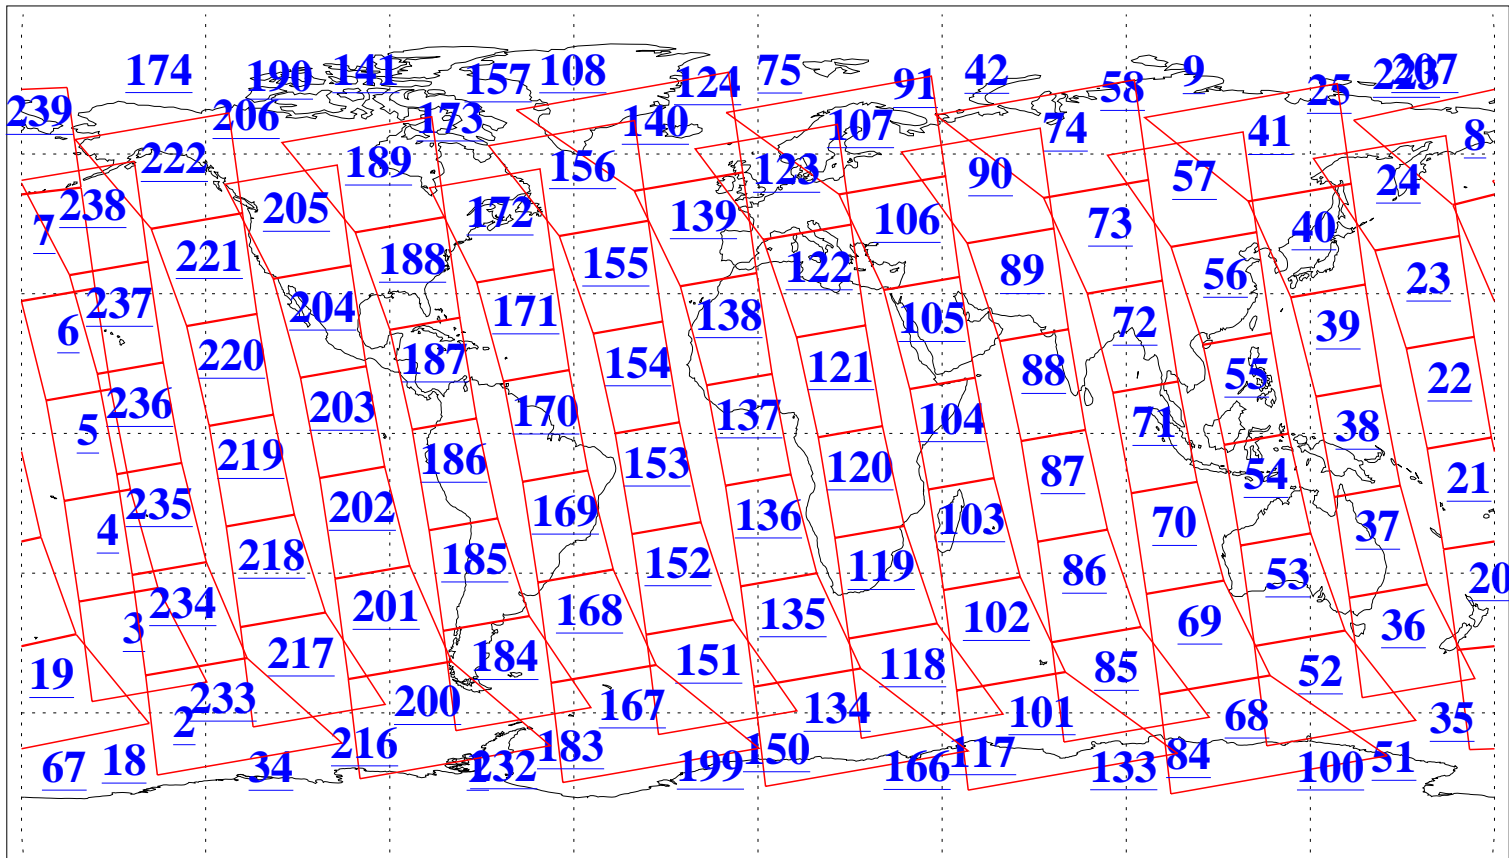

L1B Availability
AMSU Granules: 240
HSB Granules: 0
AIRS Granules: 240

25 Mar 2013
DoY 84
Aqua Day 3978
Granules: 1 to 120

Granules: 121 to 240

Legend: AMSU Available, HSB Available, AIRS Available

L1B Availability
AMSU Granules: 240
HSB Granules: 0
AIRS Granules: 240

25 Mar 2013
DoY 84
Aqua Day 3978

Ascending Granules

Descending Granules

Legend: AMSU Available, HSB Available, AIRS Available

L1B Availability
AMSU Granules: 240
HSB Granules: 0
AIRS Granules: 240

25 Mar 2013
DoY 84
Aqua Day 3978

Northern Hemisphere Granules

Southern Hemisphere Granules

Legend: AMSU Available, HSB Available, AIRS Available