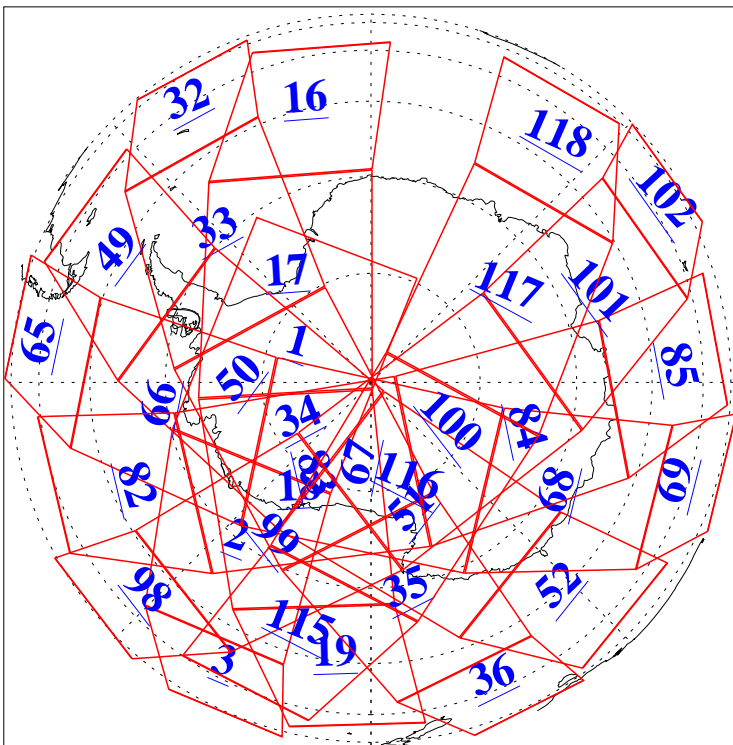

L1B Availability
AMSU Granules: 240
HSB Granules: 0
AIRS Granules: 240

25 Mar 2013
DoY 84
Aqua Day 3978
Granules: 1 to 120

Granules: 121 to 240

Legend: AMSU Available, HSB Available, AIRS Available

L1B Availability
AMSU Granules: 240
HSB Granules: 0
AIRS Granules: 240

25 Mar 2013
DoY 84
Aqua Day 3978

Ascending Granules

Descending Granules

Legend: AMSU Available, HSB Available, AIRS Available

L1B Availability
AMSU Granules: 240
HSB Granules: 0
AIRS Granules: 240

25 Mar 2013
DoY 84
Aqua Day 3978

Northern Hemisphere Granules

Southern Hemisphere Granules

Legend: AMSU Available, HSB Available, AIRS Available