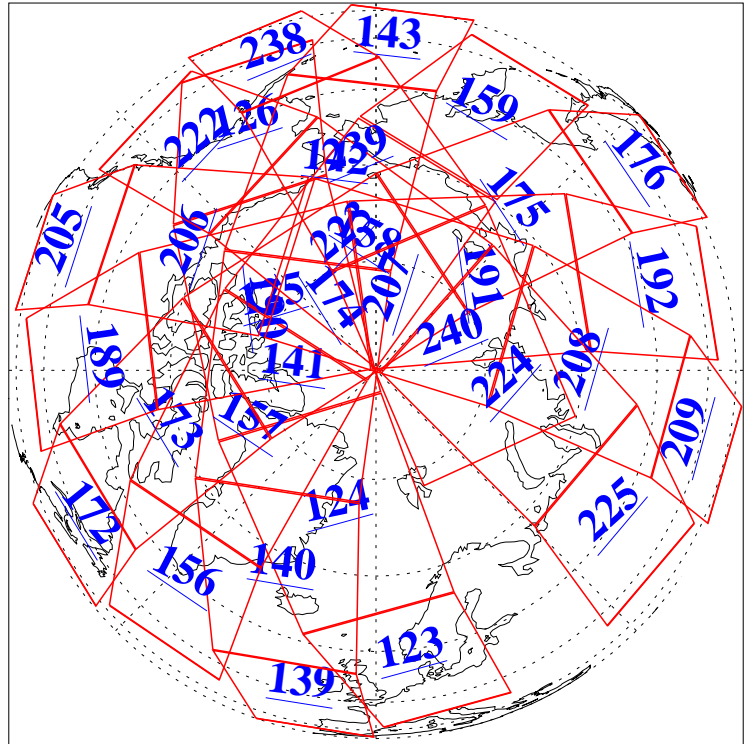

25 Mar 2013
DoY 84
Aqua Day 3978

Ascending Granules

Descending Granules

Legend: AMSU Available, HSB Available, AIRS Available

L1B Availability
AMSU Granules: 240
HSB Granules: 0
AIRS Granules: 240

25 Mar 2013
DoY 84
Aqua Day 3978

Northern Hemisphere Granules

Southern Hemisphere Granules

Legend: AMSU Available, HSB Available, AIRS Available