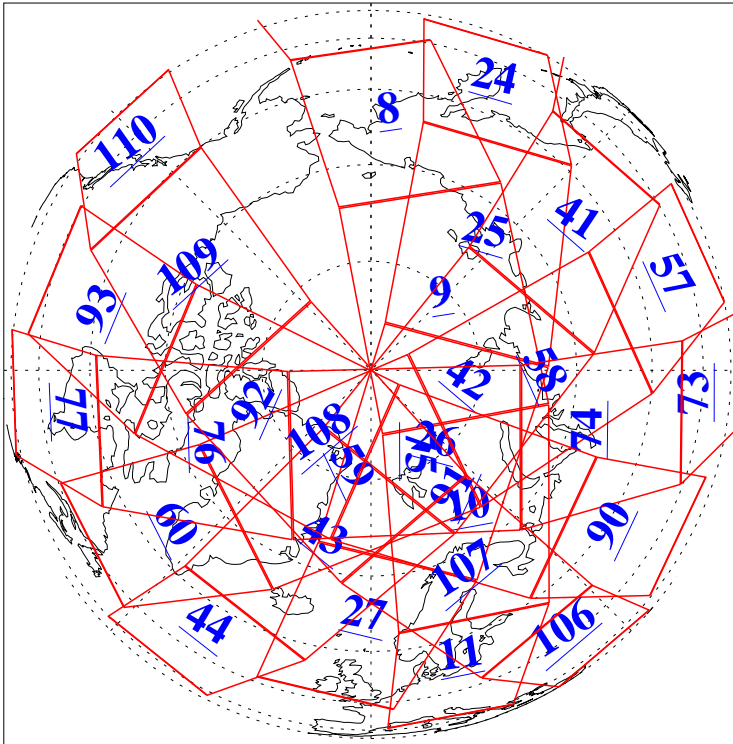

L1B Availability
AMSU Granules: 240
HSB Granules: 0
AIRS Granules: 240

25 Mar 2013
DoY 84
Aqua Day 3978
Granules: 1 to 120

Granules: 121 to 240

Legend: AMSU Available, HSB Available, AIRS Available

L1B Availability
AMSU Granules: 240
HSB Granules: 0
AIRS Granules: 240

25 Mar 2013
DoY 84
Aqua Day 3978

Ascending Granules

Descending Granules

Legend: AMSU Available, HSB Available, AIRS Available

L1B Availability
AMSU Granules: 240
HSB Granules: 0
AIRS Granules: 240

25 Mar 2013
DoY 84
Aqua Day 3978

Northern Hemisphere Granules

Southern Hemisphere Granules

Legend: AMSU Available, HSB Available, AIRS Available