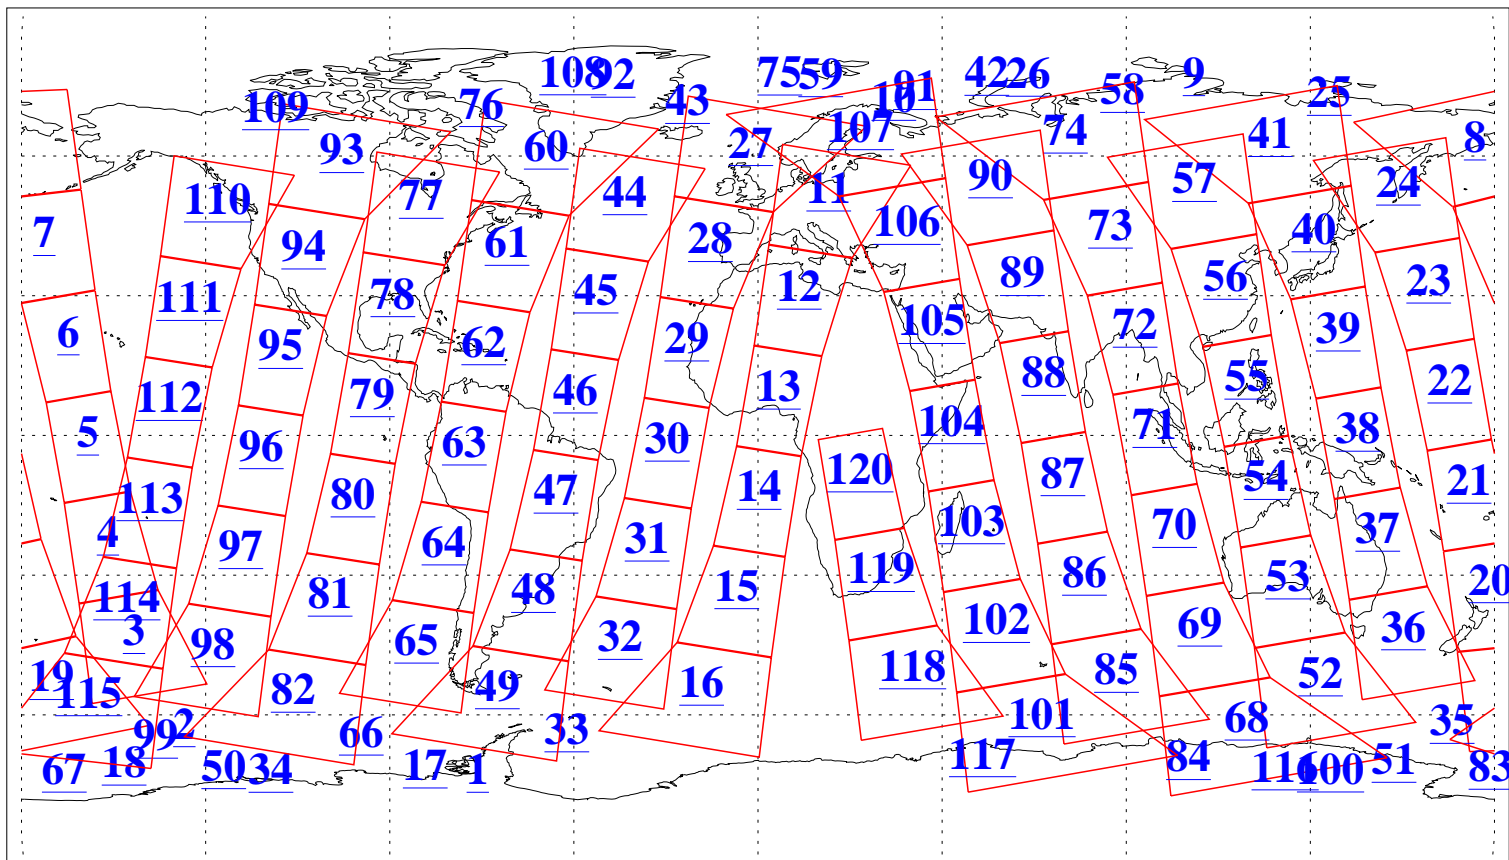

L1B Availability
AMSU Granules: 240
HSB Granules: 0
AIRS Granules: 240

25 Mar 2013
DoY 84
Aqua Day 3978
Granules: 1 to 120

Granules: 121 to 240

Legend: AMSU Available, HSB Available, AIRS Available

L1B Availability
AMSU Granules: 240
HSB Granules: 0
AIRS Granules: 240

25 Mar 2013
DoY 84
Aqua Day 3978

Ascending Granules

Descending Granules

Legend: AMSU Available, HSB Available, AIRS Available

L1B Availability
AMSU Granules: 240
HSB Granules: 0
AIRS Granules: 240

25 Mar 2013
DoY 84
Aqua Day 3978

Northern Hemisphere Granules

Southern Hemisphere Granules

Legend: AMSU Available, HSB Available, AIRS Available