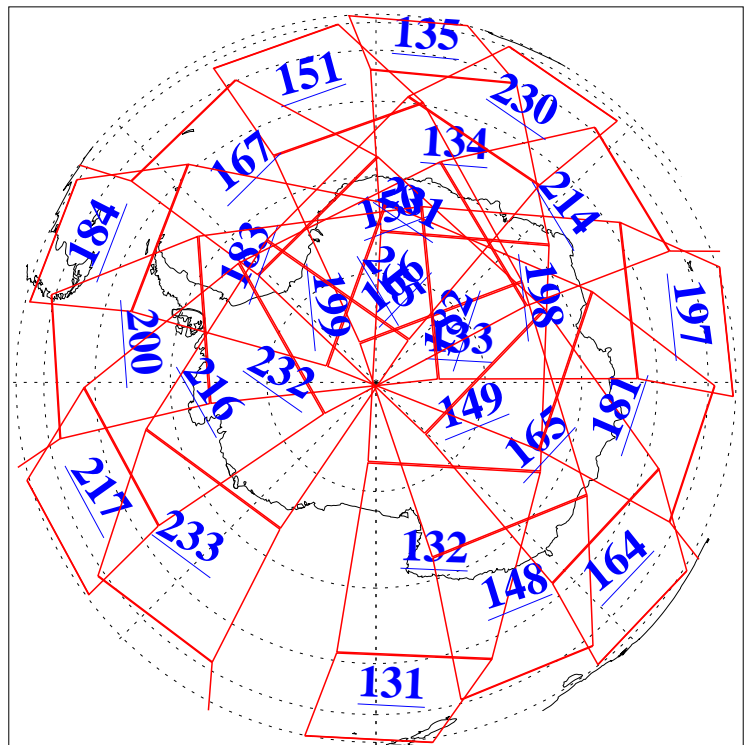

L1B Availability
AMSU Granules: 240
HSB Granules: 0
AIRS Granules: 240

25 Mar 2013
DoY 84
Aqua Day 3978
Granules: 1 to 120

Granules: 121 to 240

Legend: AMSU Available, HSB Available, AIRS Available

L1B Availability
AMSU Granules: 240
HSB Granules: 0
AIRS Granules: 240

25 Mar 2013
DoY 84
Aqua Day 3978

Ascending Granules

Descending Granules

Legend: AMSU Available, HSB Available, AIRS Available

L1B Availability
AMSU Granules: 240
HSB Granules: 0
AIRS Granules: 240

25 Mar 2013
DoY 84
Aqua Day 3978

Northern Hemisphere Granules

Southern Hemisphere Granules

Legend: AMSU Available, HSB Available, AIRS Available