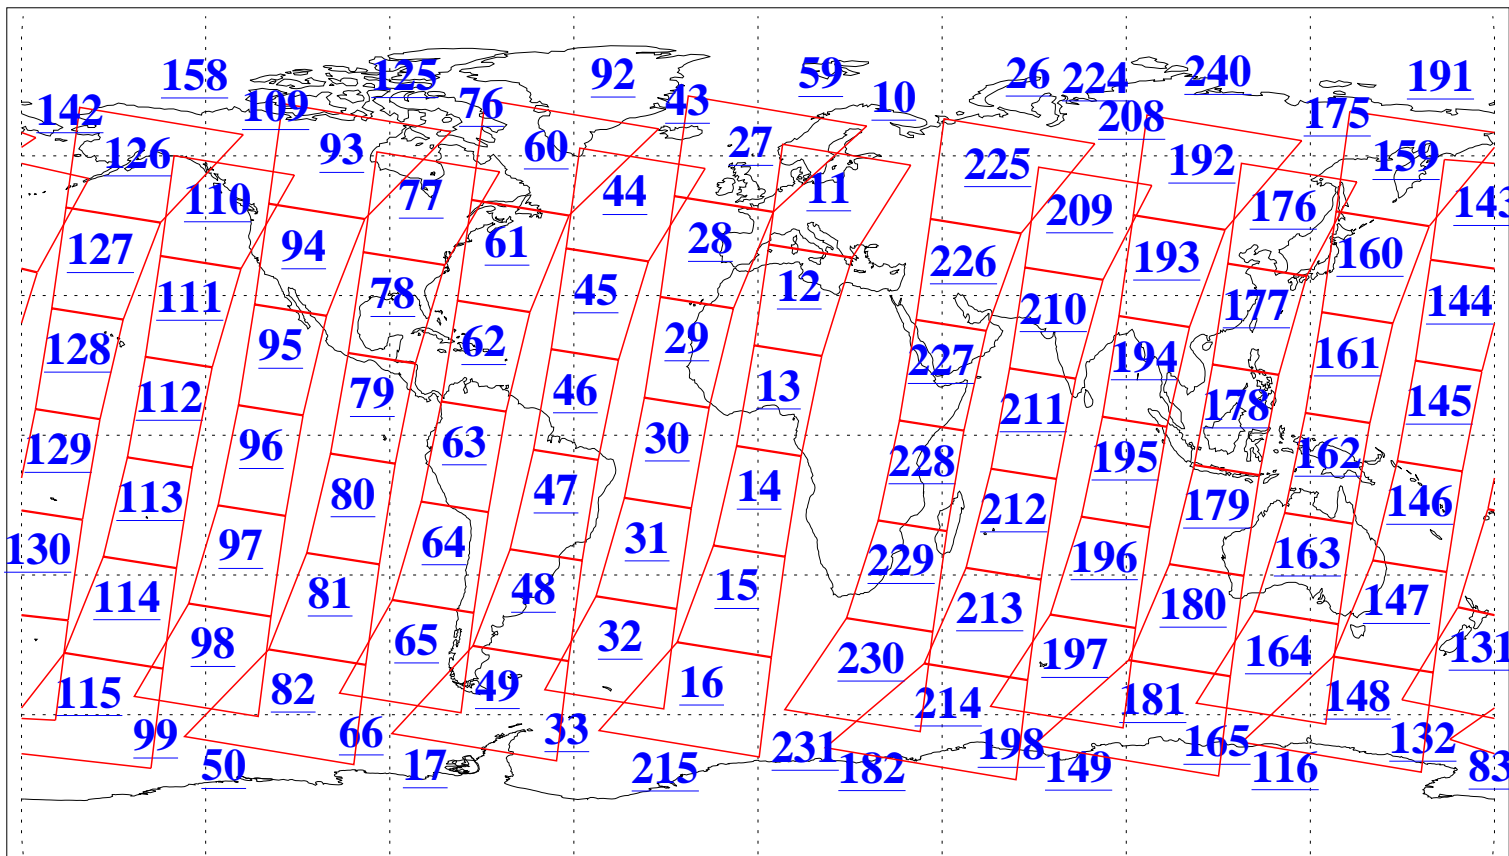

L1B Availability
AMSU Granules: 240
HSB Granules: 0
AIRS Granules: 240

25 Mar 2013
DoY 84
Aqua Day 3978
Granules: 1 to 120

Granules: 121 to 240

Legend: AMSU Available, HSB Available, AIRS Available

L1B Availability
AMSU Granules: 240
HSB Granules: 0
AIRS Granules: 240

25 Mar 2013
DoY 84
Aqua Day 3978

Ascending Granules

Descending Granules

Legend: AMSU Available, HSB Available, AIRS Available

L1B Availability
AMSU Granules: 240
HSB Granules: 0
AIRS Granules: 240

25 Mar 2013
DoY 84
Aqua Day 3978

Northern Hemisphere Granules

Southern Hemisphere Granules

Legend: AMSU Available, HSB Available, AIRS Available