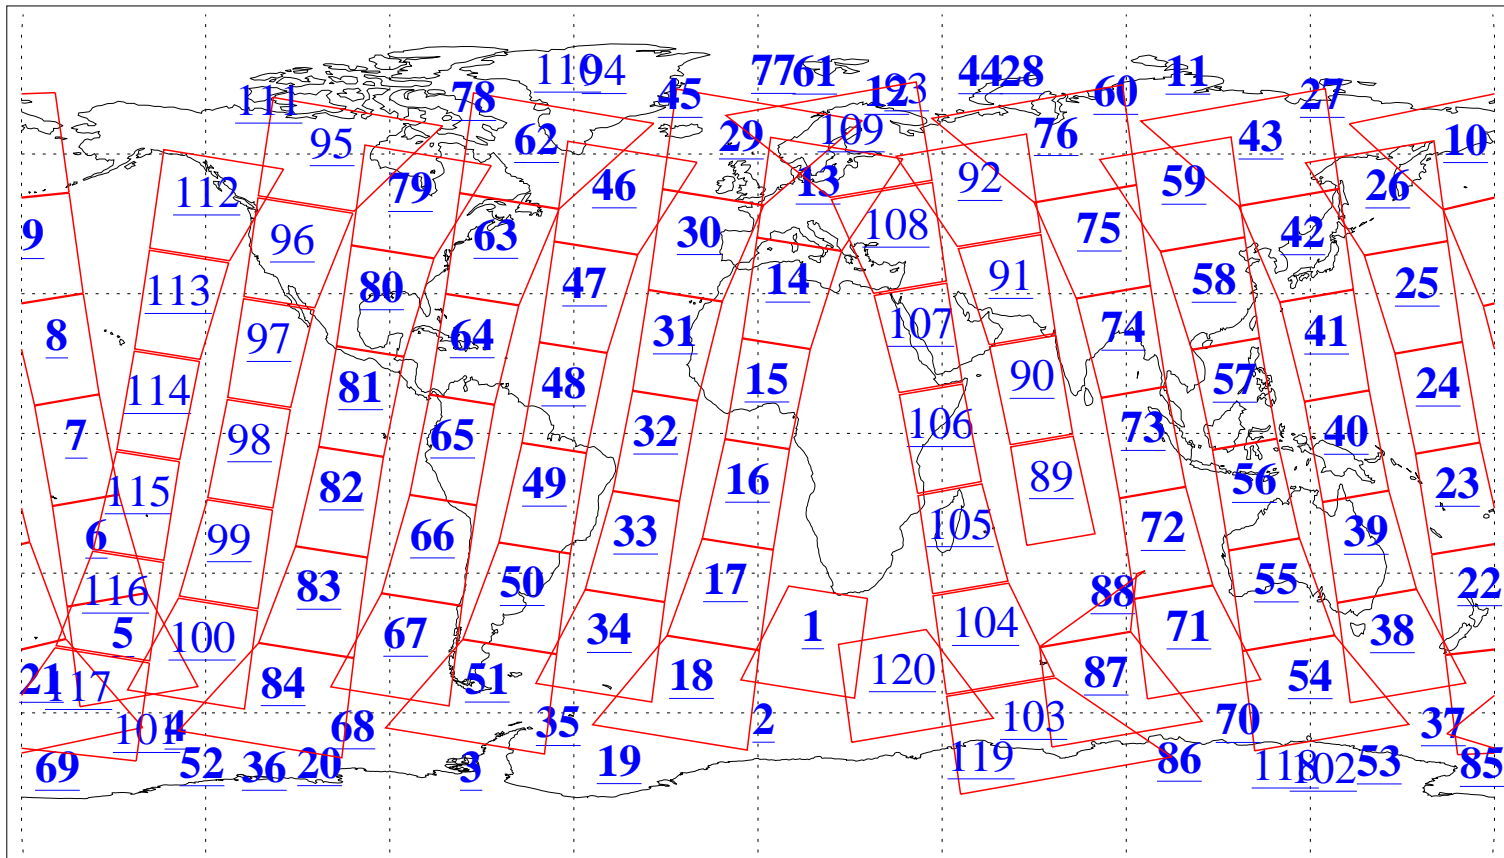

L1B Availability
AMSU Granules: 240
HSB Granules: 0
AIRS Granules: 206

23 Mar 2013
DoY 82
Aqua Day 3976
Granules: 1 to 120

Granules: 121 to 240

Legend: AMSU Available, HSB Available, AIRS Available

L1B Availability
AMSU Granules: 240
HSB Granules: 0
AIRS Granules: 206

23 Mar 2013
DoY 82
Aqua Day 3976

Ascending Granules

Descending Granules

Legend: AMSU Available, HSB Available, AIRS Available

L1B Availability
 AMSU Granules: 240
 HSB Granules: 0
 AIRS Granules: 206

23 Mar 2013
 DoY 82
 Aqua Day 3976

Northern Hemisphere Granules

Southern Hemisphere Granules

Legend: AMSU Available, HSB Available, AIRS Available