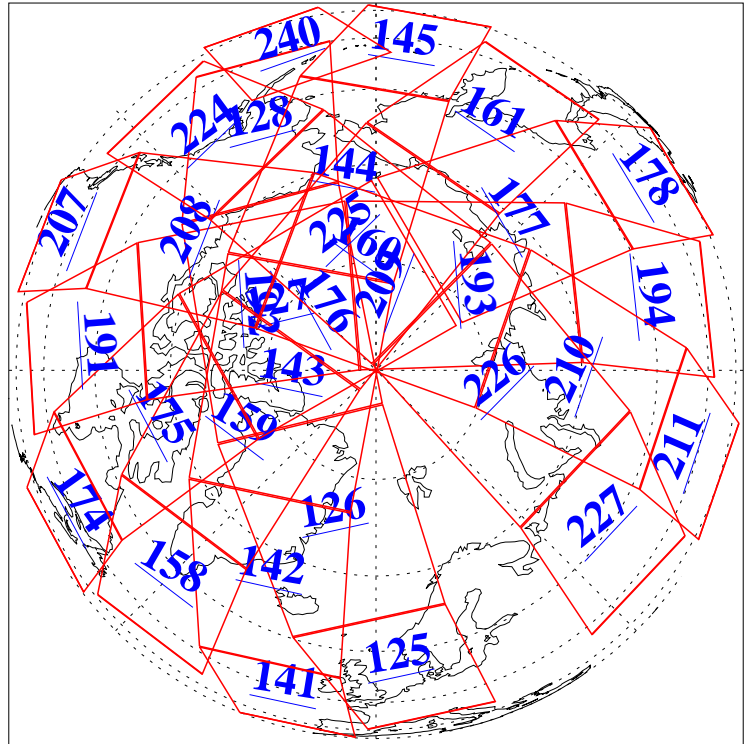

23 Mar 2013
DoY 82
Aqua Day 3976

Ascending Granules

Descending Granules

Legend: AMSU Available, HSB Available, AIRS Available

L1B Availability
 AMSU Granules: 240
 HSB Granules: 0
 AIRS Granules: 206

23 Mar 2013
 DoY 82
 Aqua Day 3976

Northern Hemisphere Granules

Southern Hemisphere Granules

Legend: AMSU Available, HSB Available, AIRS Available