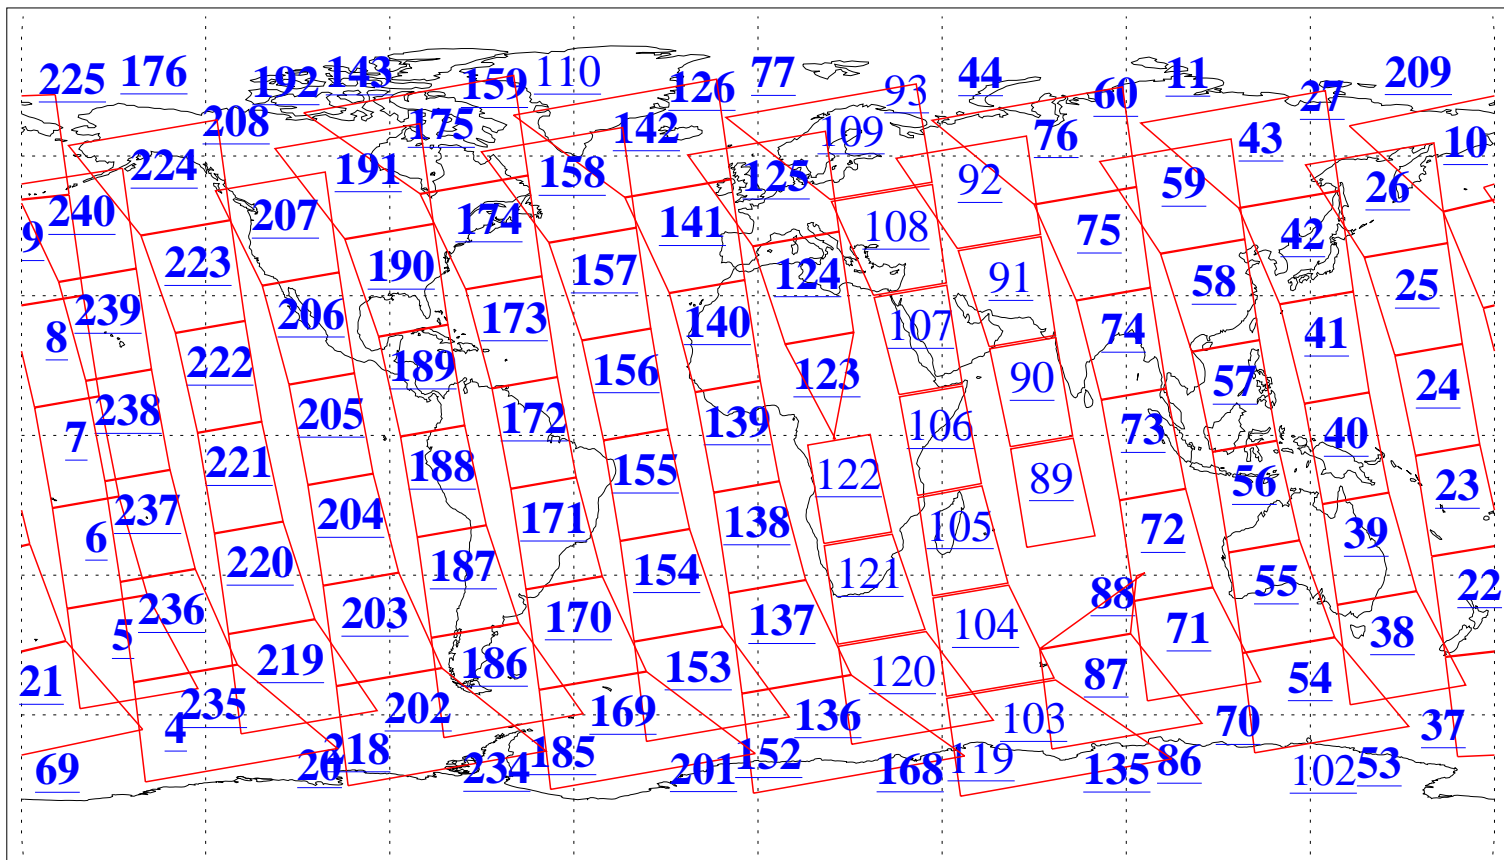

L1B Availability
AMSU Granules: 240
HSB Granules: 0
AIRS Granules: 206

23 Mar 2013
DoY 82
Aqua Day 3976
Granules: 1 to 120

Granules: 121 to 240

Legend: AMSU Available, HSB Available, AIRS Available

L1B Availability
AMSU Granules: 240
HSB Granules: 0
AIRS Granules: 206

23 Mar 2013
DoY 82
Aqua Day 3976

Ascending Granules

Descending Granules

Legend: AMSU Available, HSB Available, AIRS Available

L1B Availability
 AMSU Granules: 240
 HSB Granules: 0
 AIRS Granules: 206

23 Mar 2013
 DoY 82
 Aqua Day 3976

Northern Hemisphere Granules

Southern Hemisphere Granules

Legend: AMSU Available, HSB Available, AIRS Available