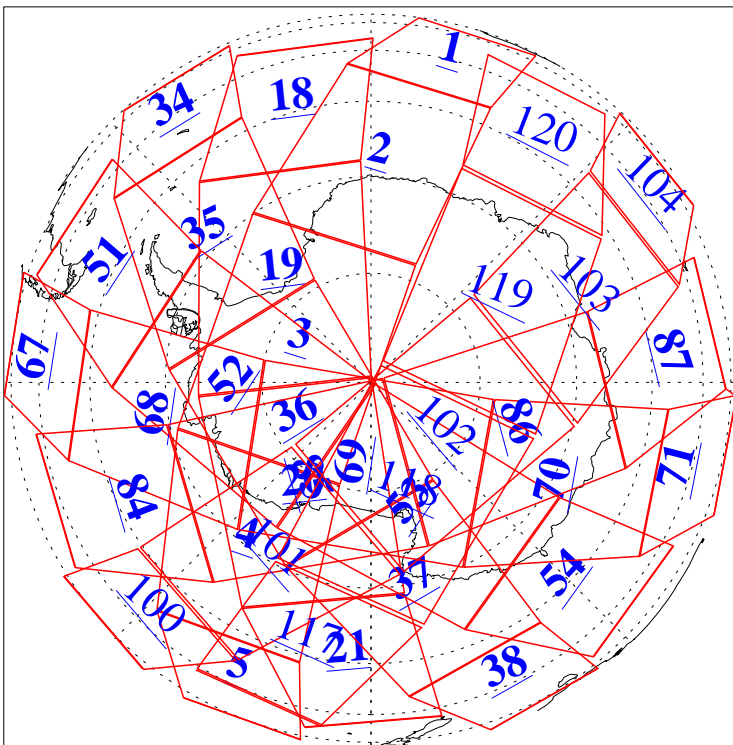

L1B Availability
AMSU Granules: 240
HSB Granules: 0
AIRS Granules: 206

23 Mar 2013
DoY 82
Aqua Day 3976
Granules: 1 to 120

Granules: 121 to 240

Legend: AMSU Available, HSB Available, AIRS Available

L1B Availability
AMSU Granules: 240
HSB Granules: 0
AIRS Granules: 206

23 Mar 2013
DoY 82
Aqua Day 3976

Ascending Granules

Descending Granules

Legend: AMSU Available, HSB Available, AIRS Available

L1B Availability
 AMSU Granules: 240
 HSB Granules: 0
 AIRS Granules: 206

23 Mar 2013
 DoY 82
 Aqua Day 3976

Northern Hemisphere Granules

Southern Hemisphere Granules

Legend: AMSU Available, HSB Available, AIRS Available