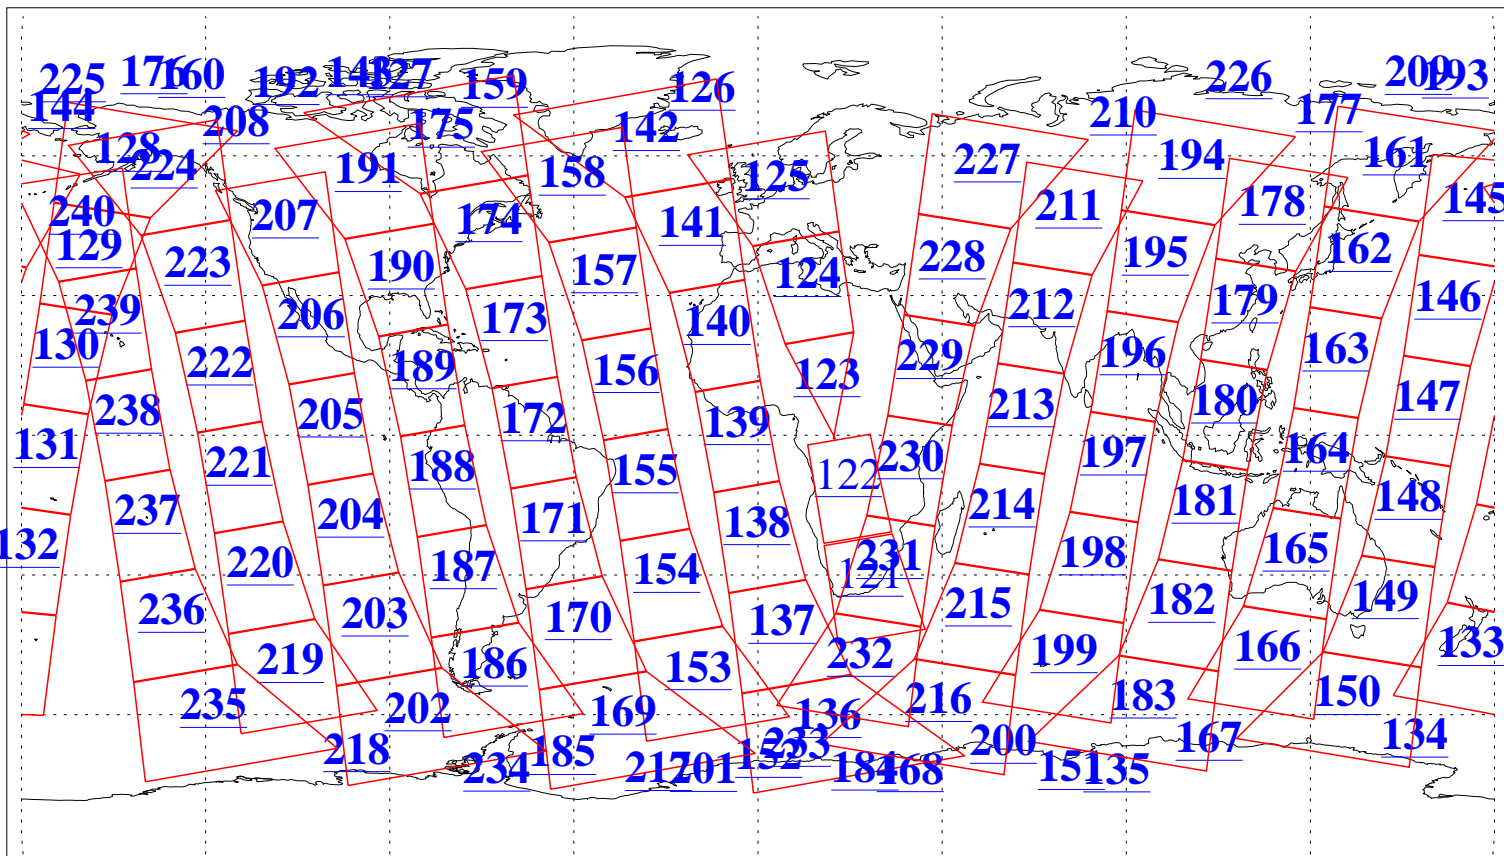

L1B Availability
AMSU Granules: 240
HSB Granules: 0
AIRS Granules: 206

23 Mar 2013
DoY 82
Aqua Day 3976
Granules: 1 to 120

Granules: 121 to 240

Legend: AMSU Available, HSB Available, AIRS Available

L1B Availability
AMSU Granules: 240
HSB Granules: 0
AIRS Granules: 206

23 Mar 2013
DoY 82
Aqua Day 3976

Ascending Granules

Descending Granules

Legend: AMSU Available, HSB Available, AIRS Available

L1B Availability
 AMSU Granules: 240
 HSB Granules: 0
 AIRS Granules: 206

23 Mar 2013
 DoY 82
 Aqua Day 3976

Northern Hemisphere Granules

Southern Hemisphere Granules

Legend: AMSU Available, HSB Available, AIRS Available