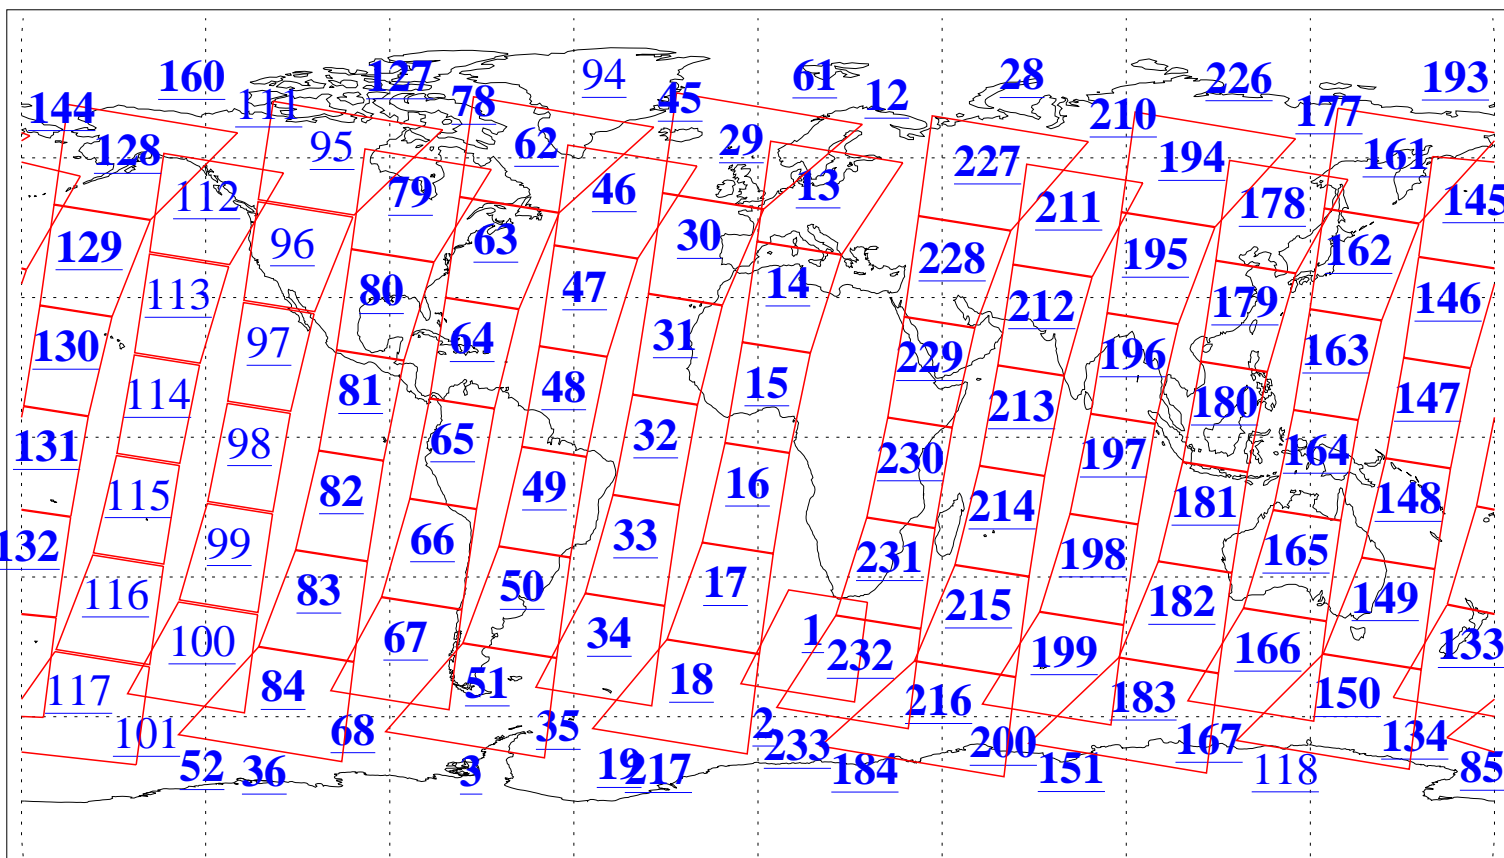

L1B Availability
AMSU Granules: 240
HSB Granules: 0
AIRS Granules: 206

23 Mar 2013
DoY 82
Aqua Day 3976
Granules: 1 to 120

Granules: 121 to 240

Legend: AMSU Available, HSB Available, AIRS Available

L1B Availability
AMSU Granules: 240
HSB Granules: 0
AIRS Granules: 206

23 Mar 2013
DoY 82
Aqua Day 3976

Ascending Granules

Descending Granules

Legend: AMSU Available, HSB Available, AIRS Available

L1B Availability
 AMSU Granules: 240
 HSB Granules: 0
 AIRS Granules: 206

23 Mar 2013
 DoY 82
 Aqua Day 3976

Northern Hemisphere Granules

Southern Hemisphere Granules

Legend: AMSU Available, HSB Available, AIRS Available