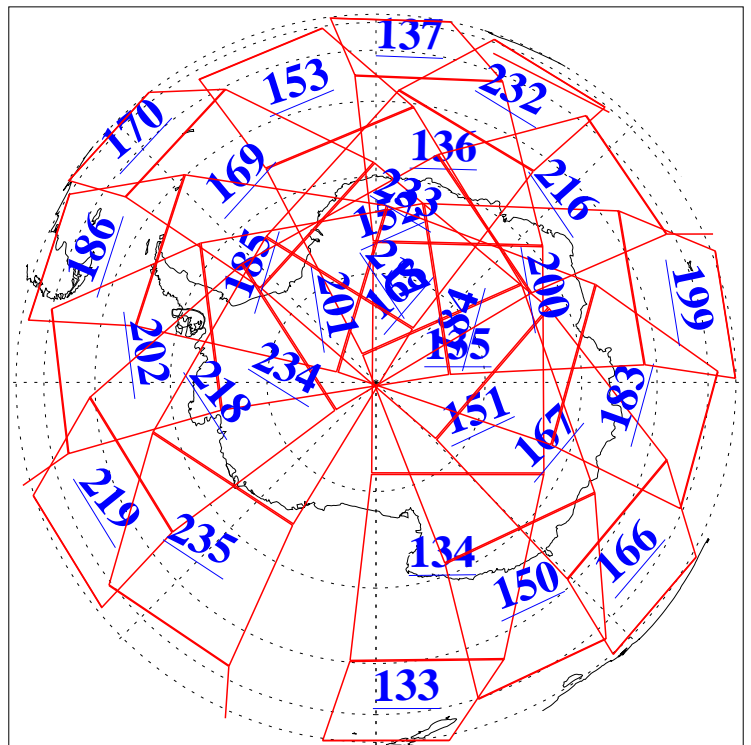

23 Mar 2013
DoY 82
Aqua Day 3976

Ascending Granules

Descending Granules

Legend: AMSU Available, HSB Available, AIRS Available

L1B Availability
 AMSU Granules: 240
 HSB Granules: 0
 AIRS Granules: 206

23 Mar 2013
 DoY 82
 Aqua Day 3976

Northern Hemisphere Granules

Southern Hemisphere Granules

Legend: AMSU Available, HSB Available, AIRS Available