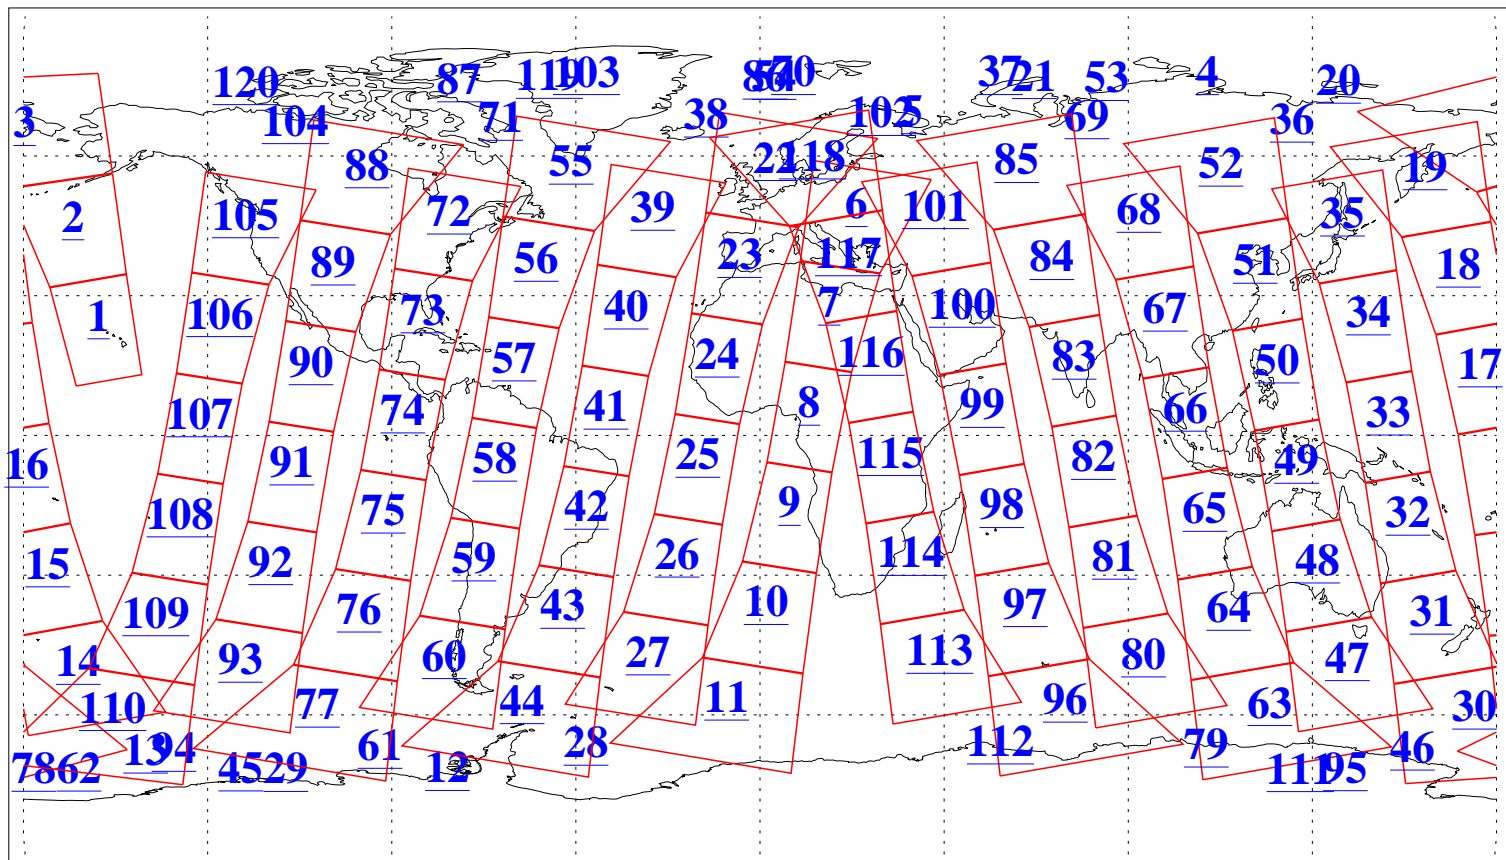

L1B Availability
AMSU Granules: 240
HSB Granules: 0
AIRS Granules: 237

22 Mar 2013
DoY 81
Aqua Day 3975
Granules: 1 to 120

Granules: 121 to 240

Legend: AMSU Available, HSB Available, AIRS Available

L1B Availability
AMSU Granules: 240
HSB Granules: 0
AIRS Granules: 237

22 Mar 2013
DoY 81
Aqua Day 3975

Ascending Granules

Descending Granules

Legend: AMSU Available, HSB Available, AIRS Available

L1B Availability
 AMSU Granules: 240
 HSB Granules: 0
 AIRS Granules: 237

22 Mar 2013
 DoY 81
 Aqua Day 3975

Northern Hemisphere Granules

Southern Hemisphere Granules

Legend: AMSU Available, HSB Available, AIRS Available