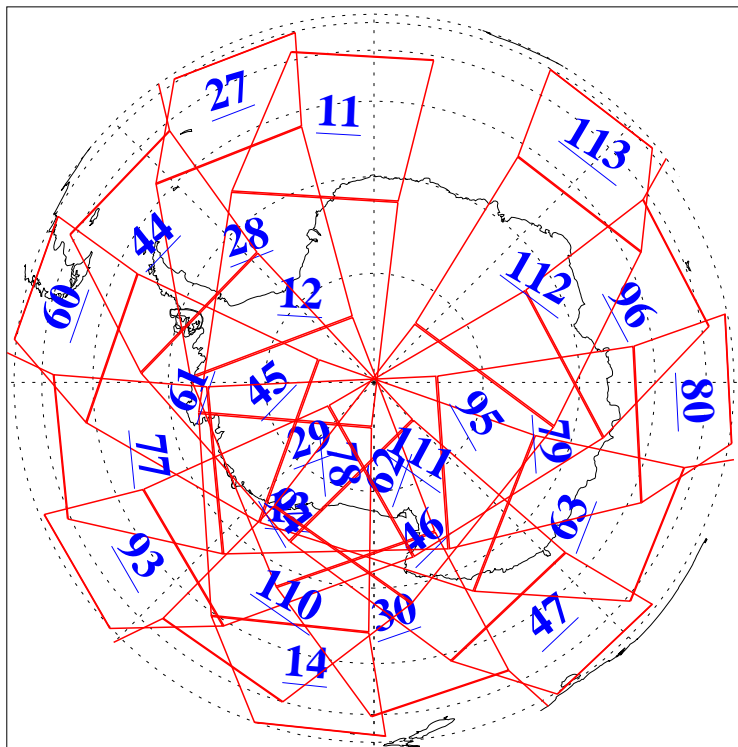

L1B Availability
AMSU Granules: 240
HSB Granules: 0
AIRS Granules: 237

22 Mar 2013
DoY 81
Aqua Day 3975
Granules: 1 to 120

Granules: 121 to 240

Legend: AMSU Available, HSB Available, AIRS Available

L1B Availability
AMSU Granules: 240
HSB Granules: 0
AIRS Granules: 237

22 Mar 2013
DoY 81
Aqua Day 3975

Ascending Granules

Descending Granules

Legend: AMSU Available, HSB Available, AIRS Available

L1B Availability
 AMSU Granules: 240
 HSB Granules: 0
 AIRS Granules: 237

22 Mar 2013
 DoY 81
 Aqua Day 3975

Northern Hemisphere Granules

Southern Hemisphere Granules

Legend: AMSU Available, HSB Available, AIRS Available