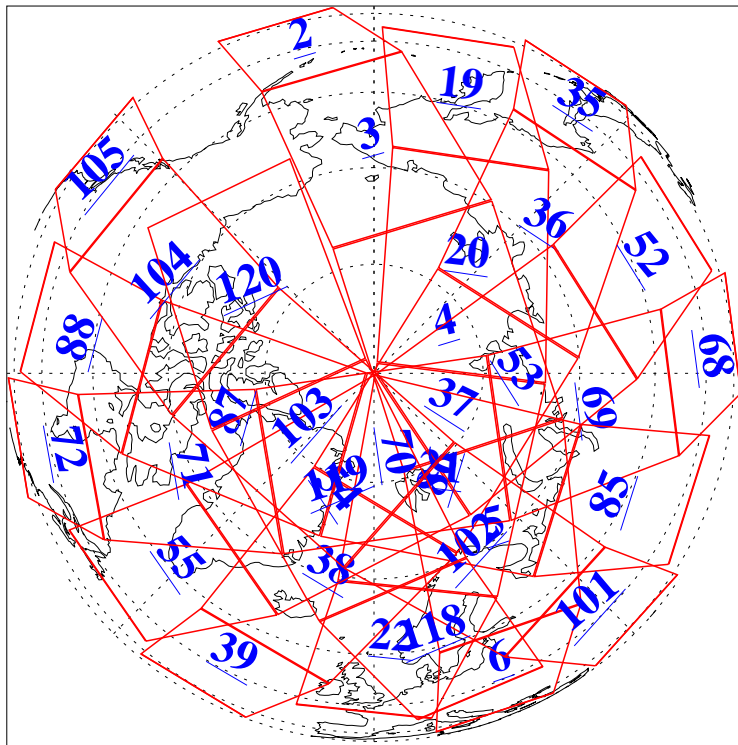

L1B Availability
AMSU Granules: 240
HSB Granules: 0
AIRS Granules: 237

22 Mar 2013
DoY 81
Aqua Day 3975
Granules: 1 to 120

Granules: 121 to 240

Legend: AMSU Available, HSB Available, AIRS Available

L1B Availability
AMSU Granules: 240
HSB Granules: 0
AIRS Granules: 237

22 Mar 2013
DoY 81
Aqua Day 3975

Ascending Granules

Descending Granules

Legend: AMSU Available, HSB Available, AIRS Available

L1B Availability
 AMSU Granules: 240
 HSB Granules: 0
 AIRS Granules: 237

22 Mar 2013
 DoY 81
 Aqua Day 3975

Northern Hemisphere Granules

Southern Hemisphere Granules

Legend: AMSU Available, HSB Available, AIRS Available