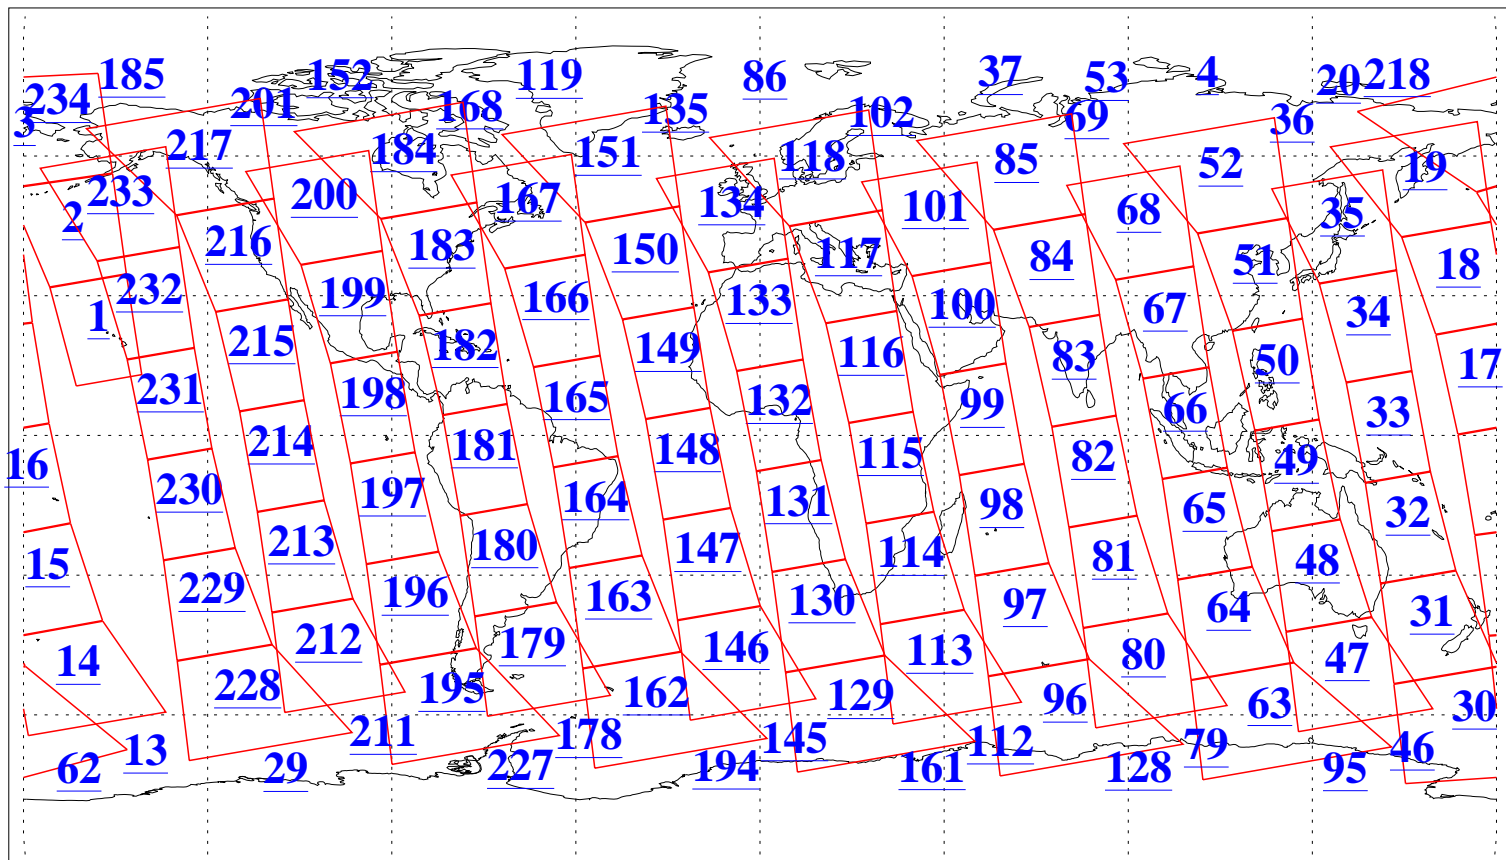

L1B Availability
AMSU Granules: 240
HSB Granules: 0
AIRS Granules: 237

22 Mar 2013
DoY 81
Aqua Day 3975
Granules: 1 to 120

Granules: 121 to 240

Legend: AMSU Available, HSB Available, AIRS Available

L1B Availability
AMSU Granules: 240
HSB Granules: 0
AIRS Granules: 237

22 Mar 2013
DoY 81
Aqua Day 3975

Ascending Granules

Descending Granules

Legend: AMSU Available, HSB Available, AIRS Available

L1B Availability
 AMSU Granules: 240
 HSB Granules: 0
 AIRS Granules: 237

22 Mar 2013
 DoY 81
 Aqua Day 3975

Northern Hemisphere Granules

Southern Hemisphere Granules

Legend: AMSU Available, HSB Available, AIRS Available