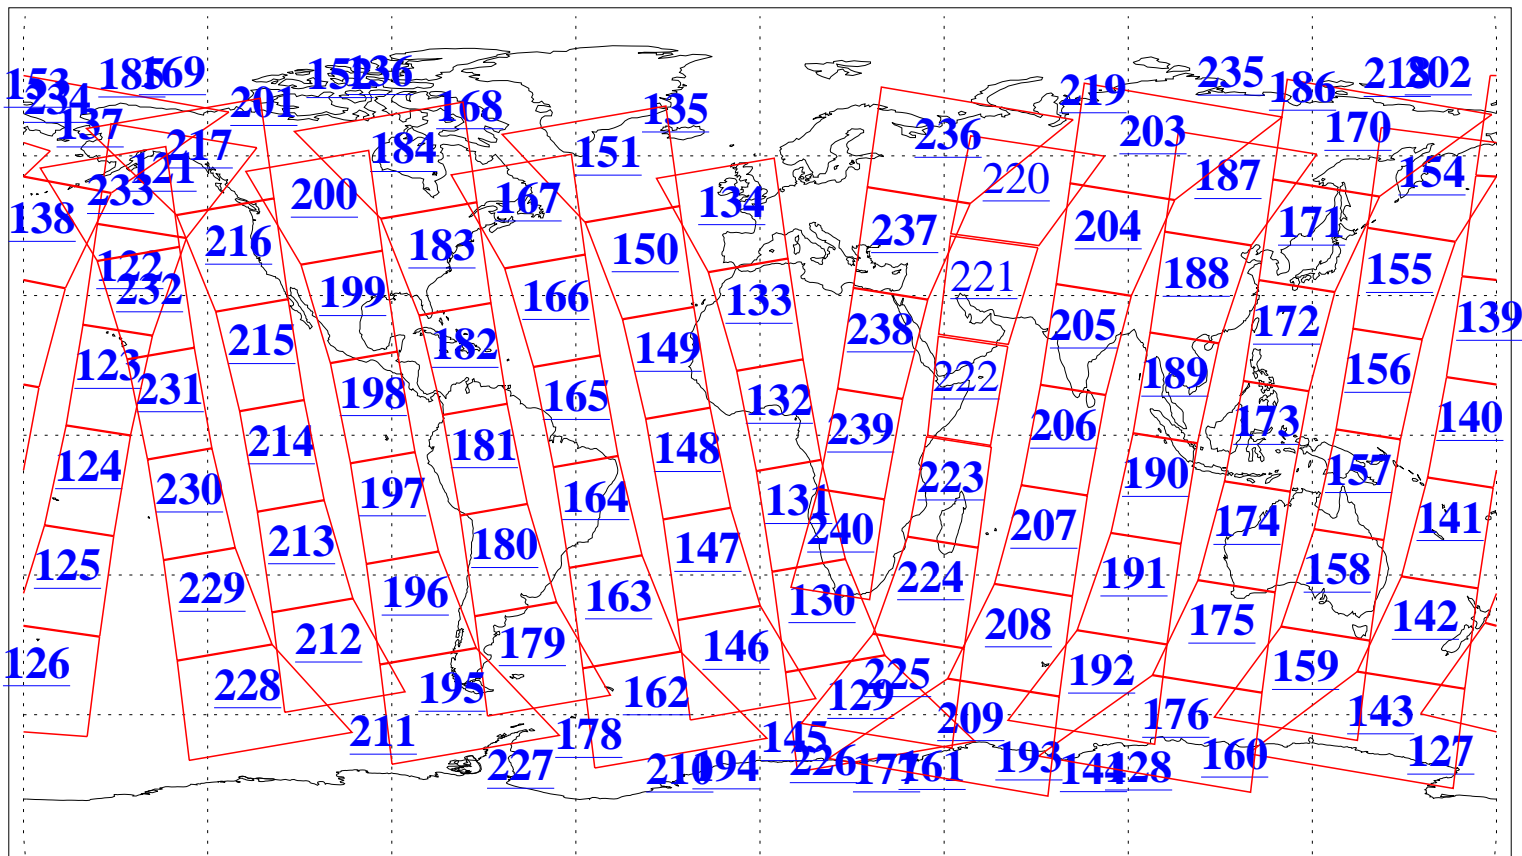

L1B Availability
AMSU Granules: 240
HSB Granules: 0
AIRS Granules: 237

22 Mar 2013
DoY 81
Aqua Day 3975
Granules: 1 to 120

Granules: 121 to 240

Legend: AMSU Available, HSB Available, AIRS Available

L1B Availability
AMSU Granules: 240
HSB Granules: 0
AIRS Granules: 237

22 Mar 2013
DoY 81
Aqua Day 3975

Ascending Granules

Descending Granules

Legend: AMSU Available, HSB Available, AIRS Available

L1B Availability
 AMSU Granules: 240
 HSB Granules: 0
 AIRS Granules: 237

22 Mar 2013
 DoY 81
 Aqua Day 3975

Northern Hemisphere Granules

Southern Hemisphere Granules

Legend: AMSU Available, HSB Available, AIRS Available