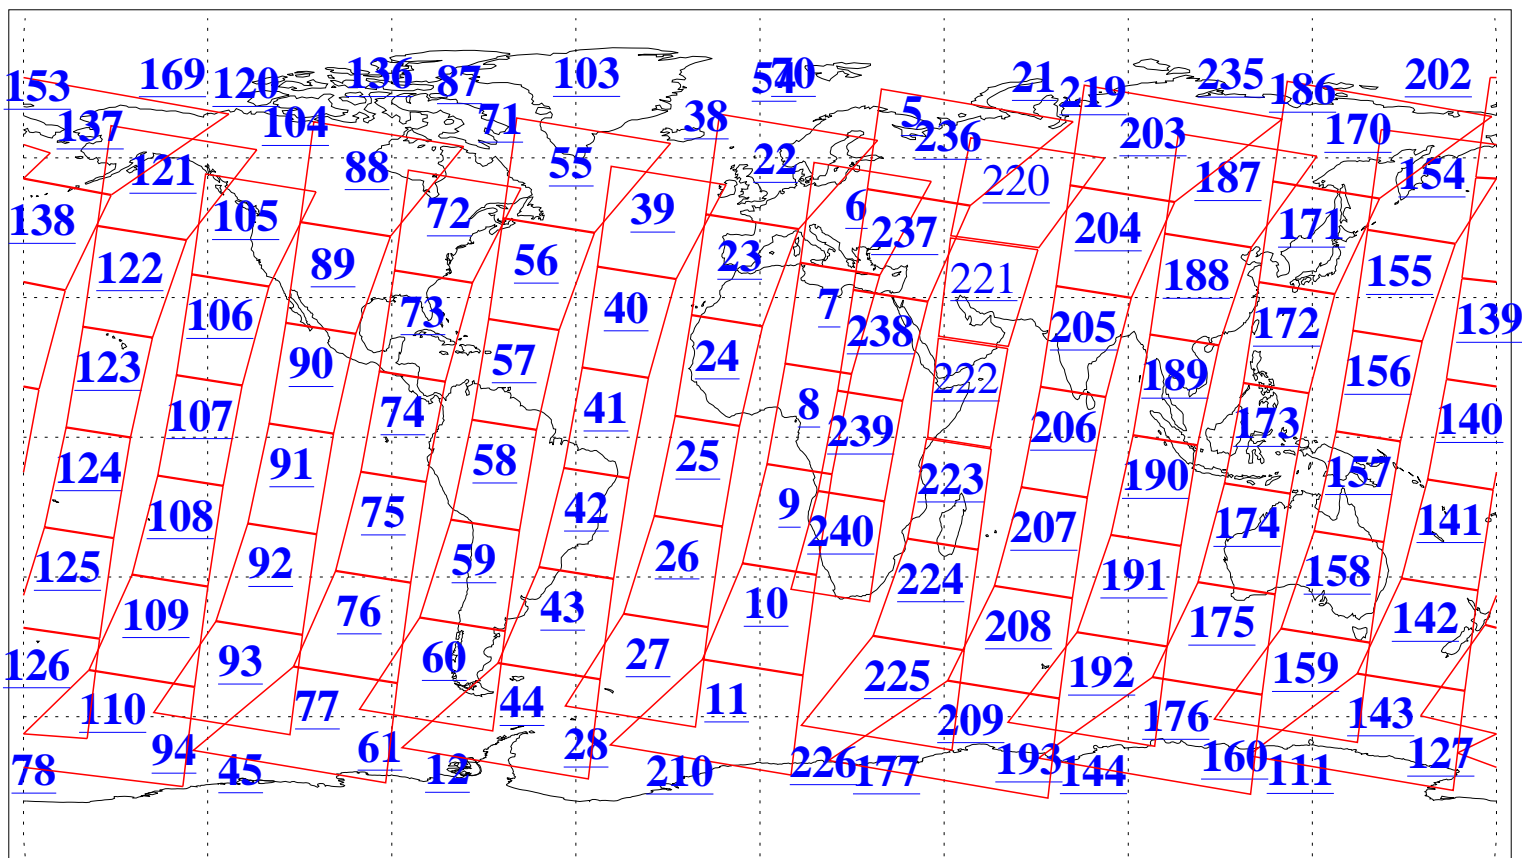

L1B Availability
AMSU Granules: 240
HSB Granules: 0
AIRS Granules: 237

22 Mar 2013
DoY 81
Aqua Day 3975
Granules: 1 to 120

Granules: 121 to 240

Legend: AMSU Available, HSB Available, AIRS Available

L1B Availability
AMSU Granules: 240
HSB Granules: 0
AIRS Granules: 237

22 Mar 2013
DoY 81
Aqua Day 3975

Ascending Granules

Descending Granules

Legend: AMSU Available, HSB Available, AIRS Available

L1B Availability
 AMSU Granules: 240
 HSB Granules: 0
 AIRS Granules: 237

22 Mar 2013
 DoY 81
 Aqua Day 3975

Northern Hemisphere Granules

Southern Hemisphere Granules

Legend: AMSU Available, HSB Available, AIRS Available