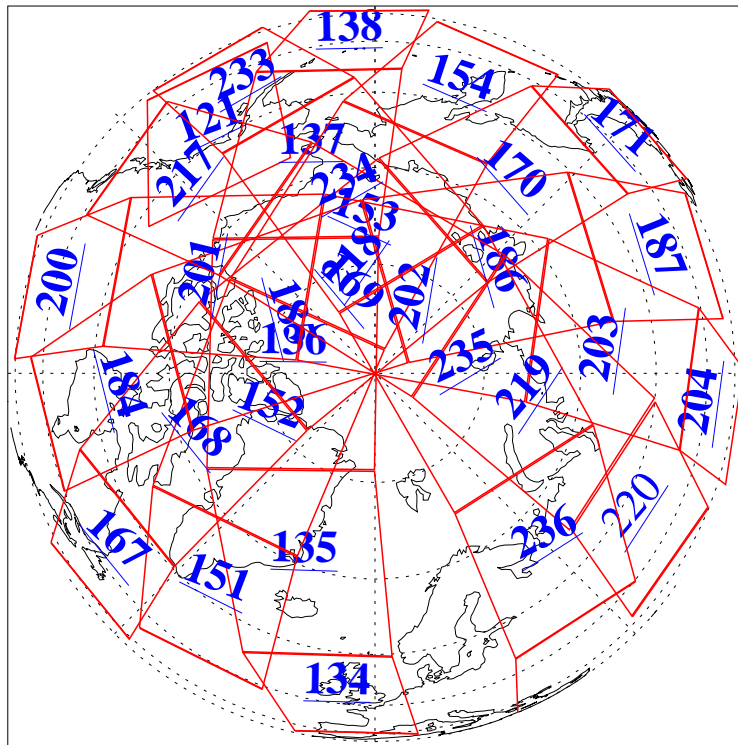

22 Mar 2013
DoY 81
Aqua Day 3975

Ascending Granules

Descending Granules

Legend: AMSU Available, HSB Available, AIRS Available

L1B Availability
 AMSU Granules: 240
 HSB Granules: 0
 AIRS Granules: 237

22 Mar 2013
 DoY 81
 Aqua Day 3975

Northern Hemisphere Granules

Southern Hemisphere Granules

Legend: AMSU Available, HSB Available, AIRS Available