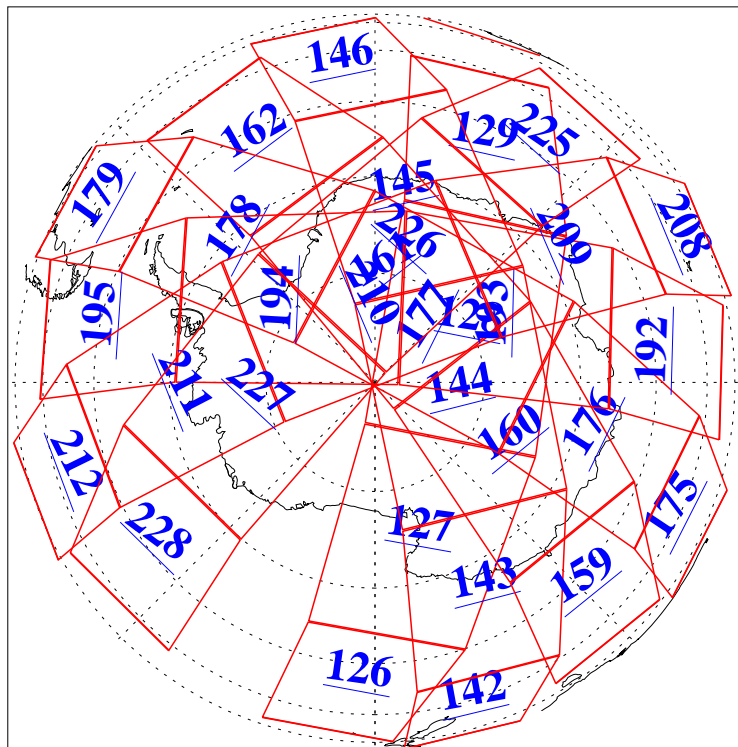

L1B Availability
AMSU Granules: 240
HSB Granules: 0
AIRS Granules: 237

22 Mar 2013
DoY 81
Aqua Day 3975
Granules: 1 to 120

Granules: 121 to 240

Legend: AMSU Available, HSB Available, AIRS Available

L1B Availability
AMSU Granules: 240
HSB Granules: 0
AIRS Granules: 237

22 Mar 2013
DoY 81
Aqua Day 3975

Ascending Granules

Descending Granules

Legend: AMSU Available, HSB Available, AIRS Available

L1B Availability
 AMSU Granules: 240
 HSB Granules: 0
 AIRS Granules: 237

22 Mar 2013
 DoY 81
 Aqua Day 3975

Northern Hemisphere Granules

Southern Hemisphere Granules

Legend: AMSU Available, HSB Available, AIRS Available