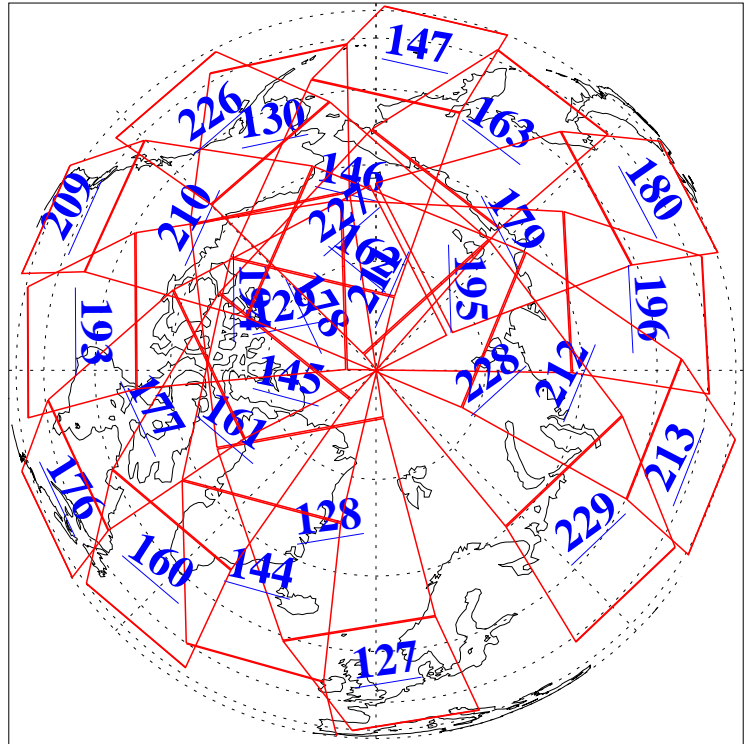

21 Mar 2013
DoY 80
Aqua Day 3974

Ascending Granules

Descending Granules

Legend: AMSU Available, HSB Available, AIRS Available

L1B Availability
AMSU Granules: 240
HSB Granules: 0
AIRS Granules: 240

21 Mar 2013
DoY 80
Aqua Day 3974

Northern Hemisphere Granules

Southern Hemisphere Granules

Legend: AMSU Available, HSB Available, AIRS Available