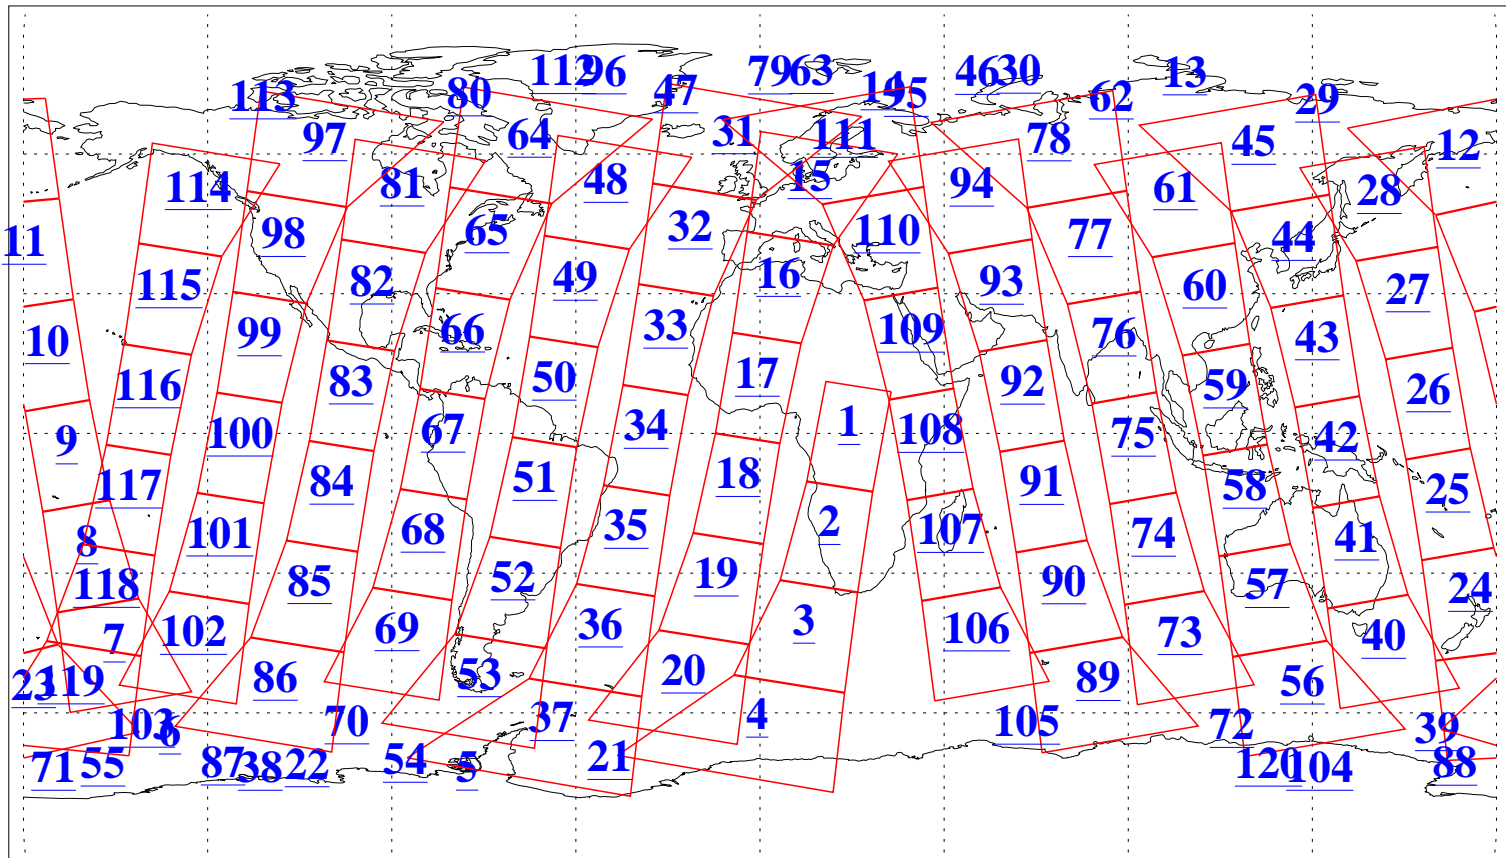

L1B Availability
AMSU Granules: 240
HSB Granules: 0
AIRS Granules: 240

21 Mar 2013
DoY 80
Aqua Day 3974
Granules: 1 to 120

Granules: 121 to 240

Legend: AMSU Available, HSB Available, AIRS Available

L1B Availability
AMSU Granules: 240
HSB Granules: 0
AIRS Granules: 240

21 Mar 2013
DoY 80
Aqua Day 3974

Ascending Granules

Descending Granules

Legend: AMSU Available, HSB Available, AIRS Available

L1B Availability
AMSU Granules: 240
HSB Granules: 0
AIRS Granules: 240

21 Mar 2013
DoY 80
Aqua Day 3974

Northern Hemisphere Granules

Southern Hemisphere Granules

Legend: AMSU Available, HSB Available, AIRS Available