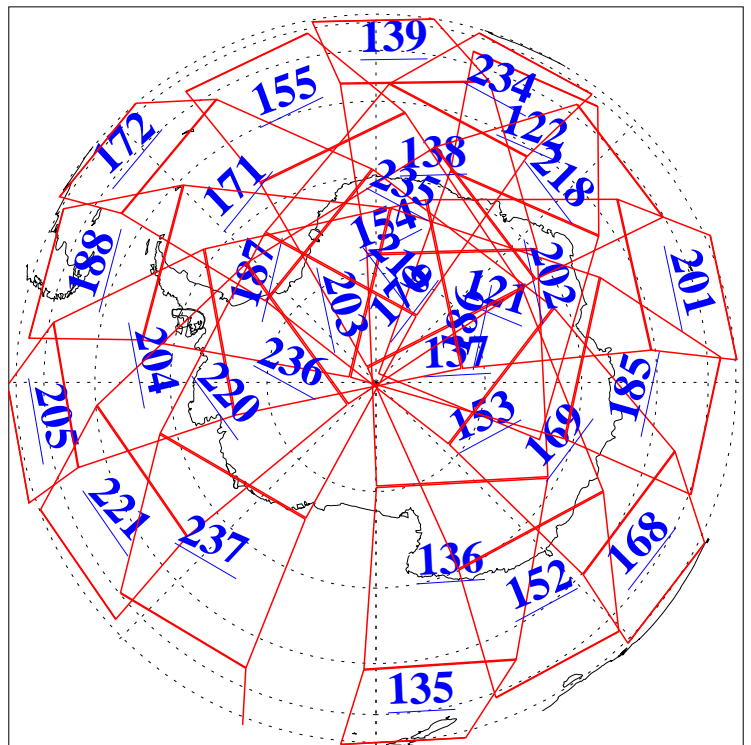

L1B Availability
AMSU Granules: 240
HSB Granules: 0
AIRS Granules: 240

21 Mar 2013
DoY 80
Aqua Day 3974
Granules: 1 to 120

Granules: 121 to 240

Legend: AMSU Available, HSB Available, AIRS Available

L1B Availability
AMSU Granules: 240
HSB Granules: 0
AIRS Granules: 240

21 Mar 2013
DoY 80
Aqua Day 3974

Ascending Granules

Descending Granules

Legend: AMSU Available, HSB Available, AIRS Available

L1B Availability
AMSU Granules: 240
HSB Granules: 0
AIRS Granules: 240

21 Mar 2013
DoY 80
Aqua Day 3974

Northern Hemisphere Granules

Southern Hemisphere Granules

Legend: AMSU Available, HSB Available, AIRS Available