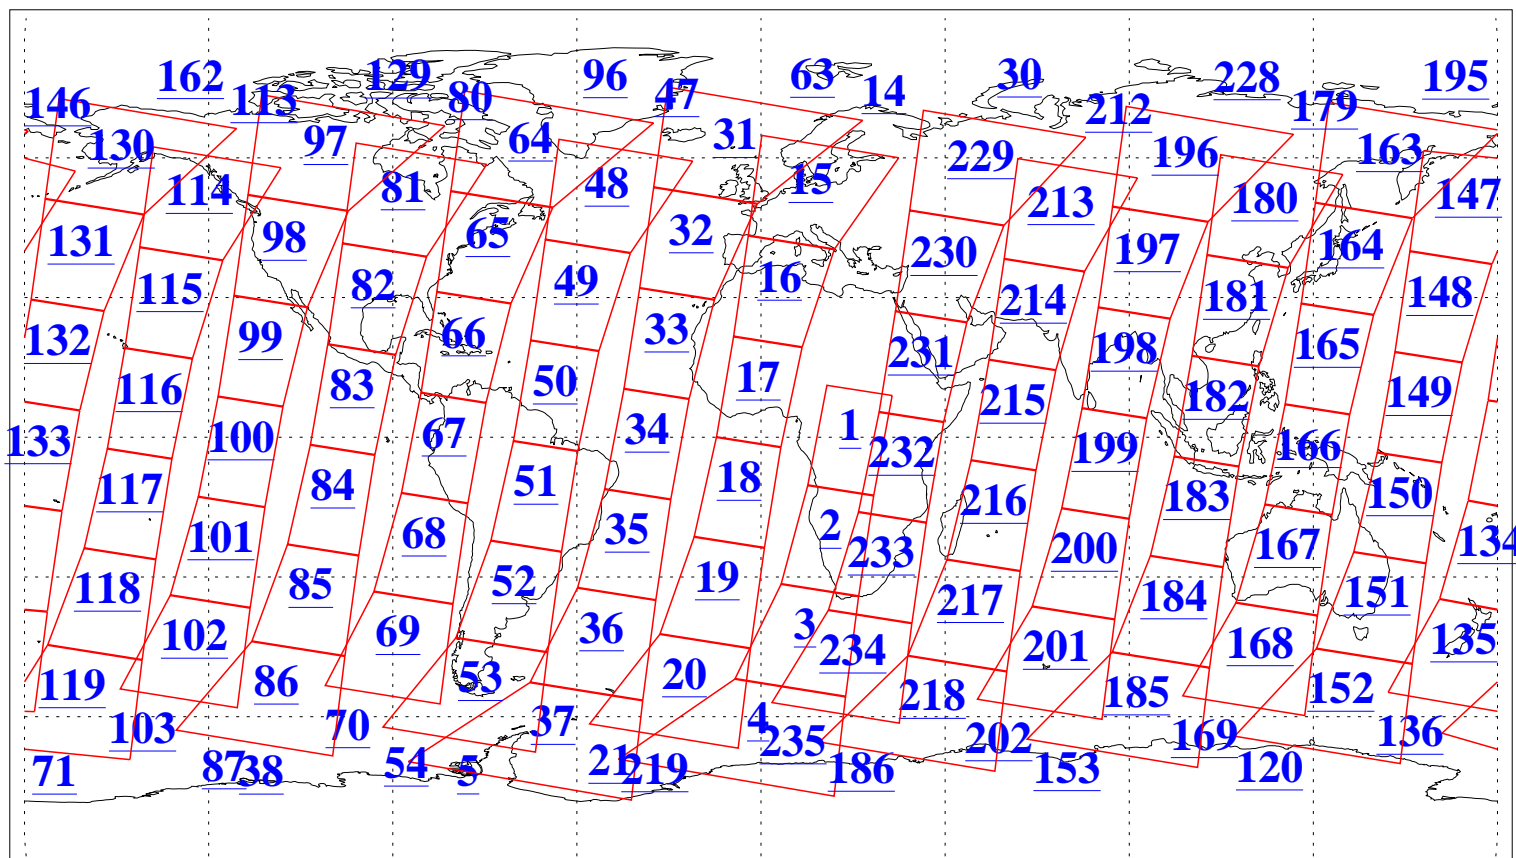

L1B Availability
AMSU Granules: 240
HSB Granules: 0
AIRS Granules: 240

21 Mar 2013
DoY 80
Aqua Day 3974
Granules: 1 to 120

Granules: 121 to 240

Legend: AMSU Available, HSB Available, AIRS Available

L1B Availability
AMSU Granules: 240
HSB Granules: 0
AIRS Granules: 240

21 Mar 2013
DoY 80
Aqua Day 3974

Ascending Granules

Descending Granules

Legend: AMSU Available, HSB Available, AIRS Available

L1B Availability
AMSU Granules: 240
HSB Granules: 0
AIRS Granules: 240

21 Mar 2013
DoY 80
Aqua Day 3974

Northern Hemisphere Granules

Southern Hemisphere Granules

Legend: AMSU Available, HSB Available, AIRS Available