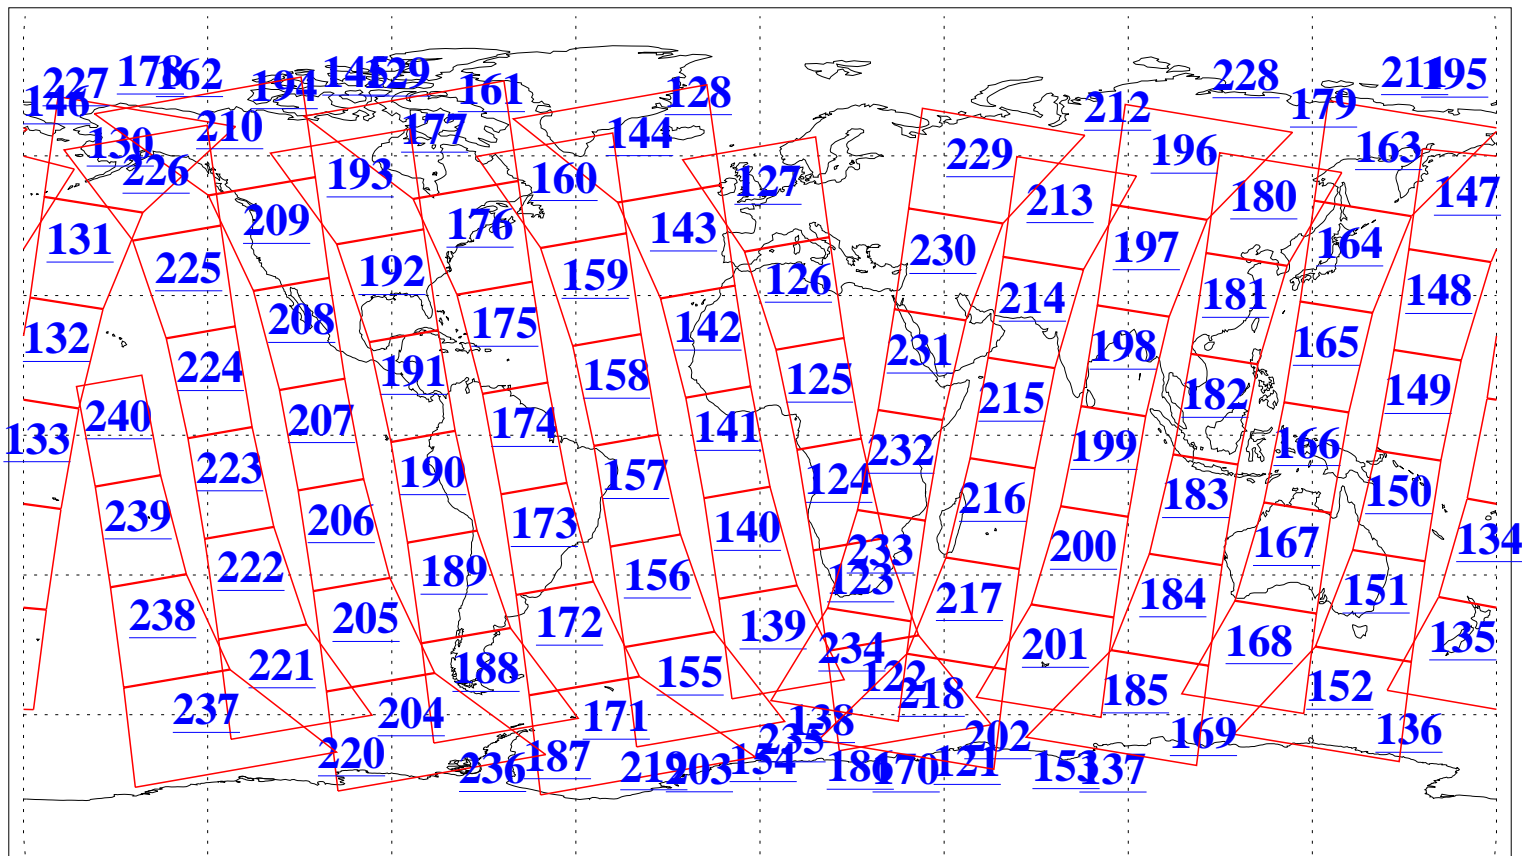

L1B Availability
AMSU Granules: 240
HSB Granules: 0
AIRS Granules: 240

21 Mar 2013
DoY 80
Aqua Day 3974
Granules: 1 to 120

Granules: 121 to 240

Legend: AMSU Available, HSB Available, AIRS Available

L1B Availability
AMSU Granules: 240
HSB Granules: 0
AIRS Granules: 240

21 Mar 2013
DoY 80
Aqua Day 3974

Ascending Granules

Descending Granules

Legend: AMSU Available, HSB Available, AIRS Available

L1B Availability
AMSU Granules: 240
HSB Granules: 0
AIRS Granules: 240

21 Mar 2013
DoY 80
Aqua Day 3974

Northern Hemisphere Granules

Southern Hemisphere Granules

Legend: AMSU Available, HSB Available, AIRS Available