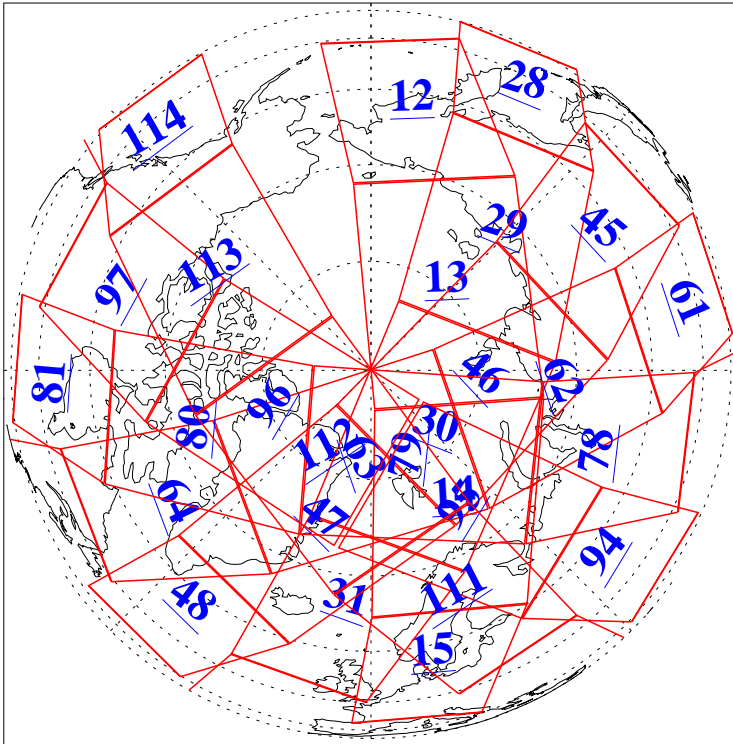

L1B Availability
AMSU Granules: 240
HSB Granules: 0
AIRS Granules: 240

21 Mar 2013
DoY 80
Aqua Day 3974
Granules: 1 to 120

Granules: 121 to 240

Legend: AMSU Available, HSB Available, AIRS Available

L1B Availability
AMSU Granules: 240
HSB Granules: 0
AIRS Granules: 240

21 Mar 2013
DoY 80
Aqua Day 3974

Ascending Granules

Descending Granules

Legend: AMSU Available, HSB Available, AIRS Available

L1B Availability
AMSU Granules: 240
HSB Granules: 0
AIRS Granules: 240

21 Mar 2013
DoY 80
Aqua Day 3974

Northern Hemisphere Granules

Southern Hemisphere Granules

Legend: AMSU Available, HSB Available, AIRS Available