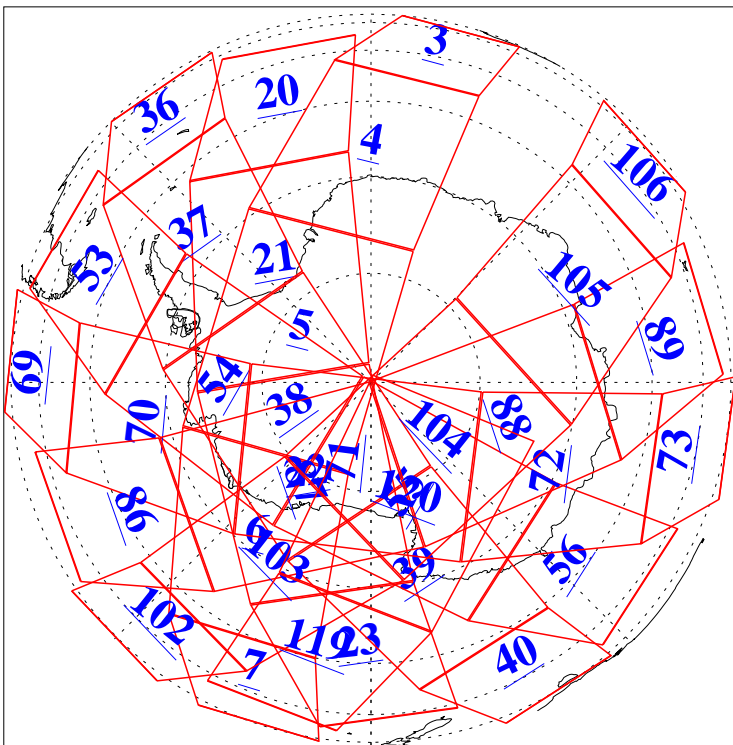

L1B Availability
AMSU Granules: 240
HSB Granules: 0
AIRS Granules: 240

21 Mar 2013
DoY 80
Aqua Day 3974
Granules: 1 to 120

Granules: 121 to 240

Legend: AMSU Available, HSB Available, AIRS Available

L1B Availability
AMSU Granules: 240
HSB Granules: 0
AIRS Granules: 240

21 Mar 2013
DoY 80
Aqua Day 3974

Ascending Granules

Descending Granules

Legend: AMSU Available, HSB Available, AIRS Available

L1B Availability
AMSU Granules: 240
HSB Granules: 0
AIRS Granules: 240

21 Mar 2013
DoY 80
Aqua Day 3974

Northern Hemisphere Granules

Southern Hemisphere Granules

Legend: AMSU Available, HSB Available, AIRS Available