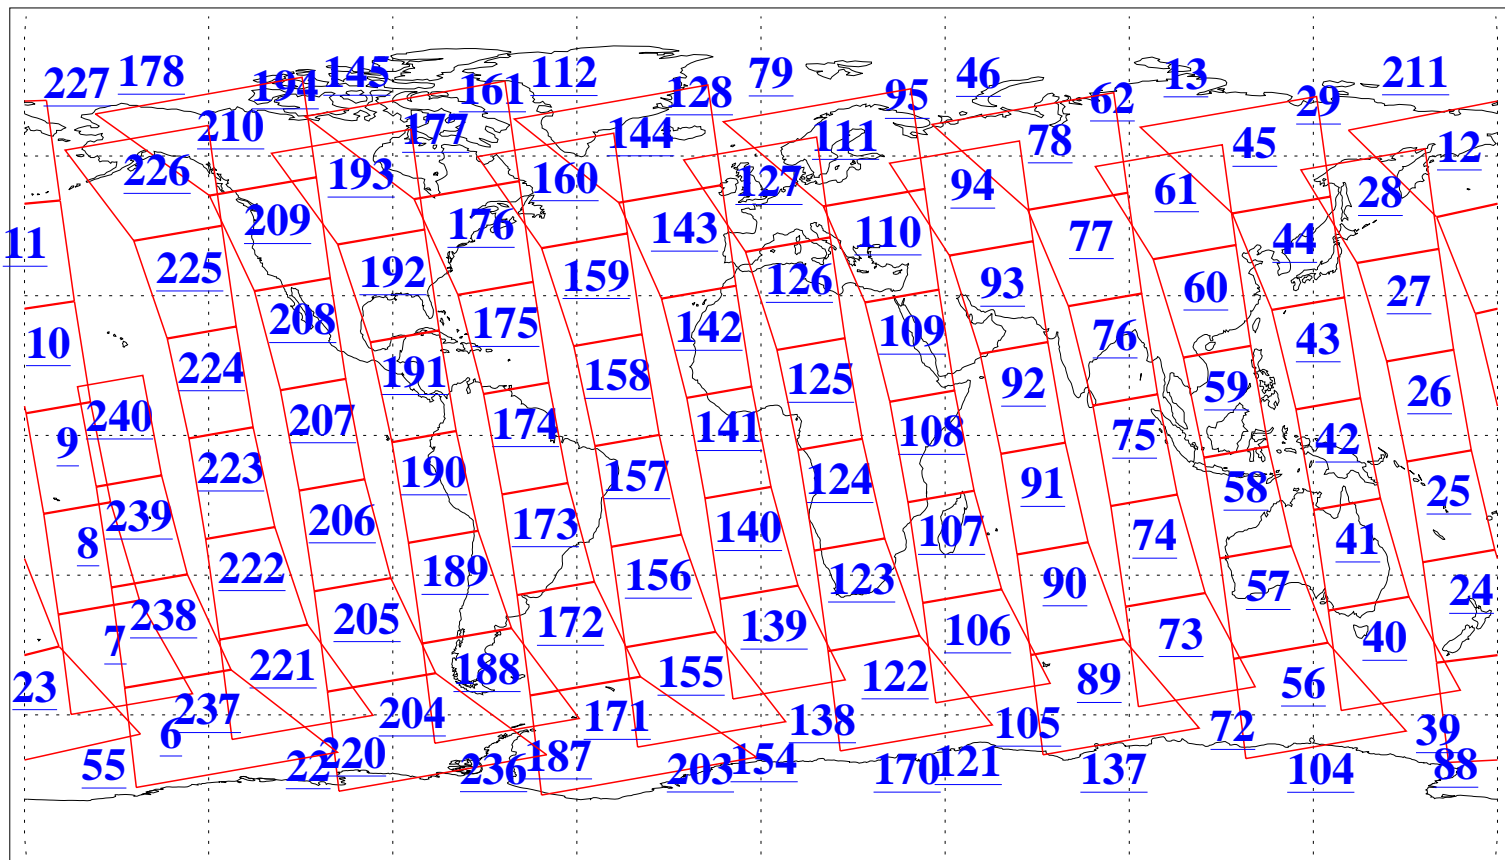

L1B Availability
AMSU Granules: 240
HSB Granules: 0
AIRS Granules: 240

21 Mar 2013
DoY 80
Aqua Day 3974
Granules: 1 to 120

Granules: 121 to 240

Legend: AMSU Available, HSB Available, AIRS Available

L1B Availability
AMSU Granules: 240
HSB Granules: 0
AIRS Granules: 240

21 Mar 2013
DoY 80
Aqua Day 3974

Ascending Granules

Descending Granules

Legend: AMSU Available, HSB Available, AIRS Available

L1B Availability
AMSU Granules: 240
HSB Granules: 0
AIRS Granules: 240

21 Mar 2013
DoY 80
Aqua Day 3974

Northern Hemisphere Granules

Southern Hemisphere Granules

Legend: AMSU Available, HSB Available, AIRS Available