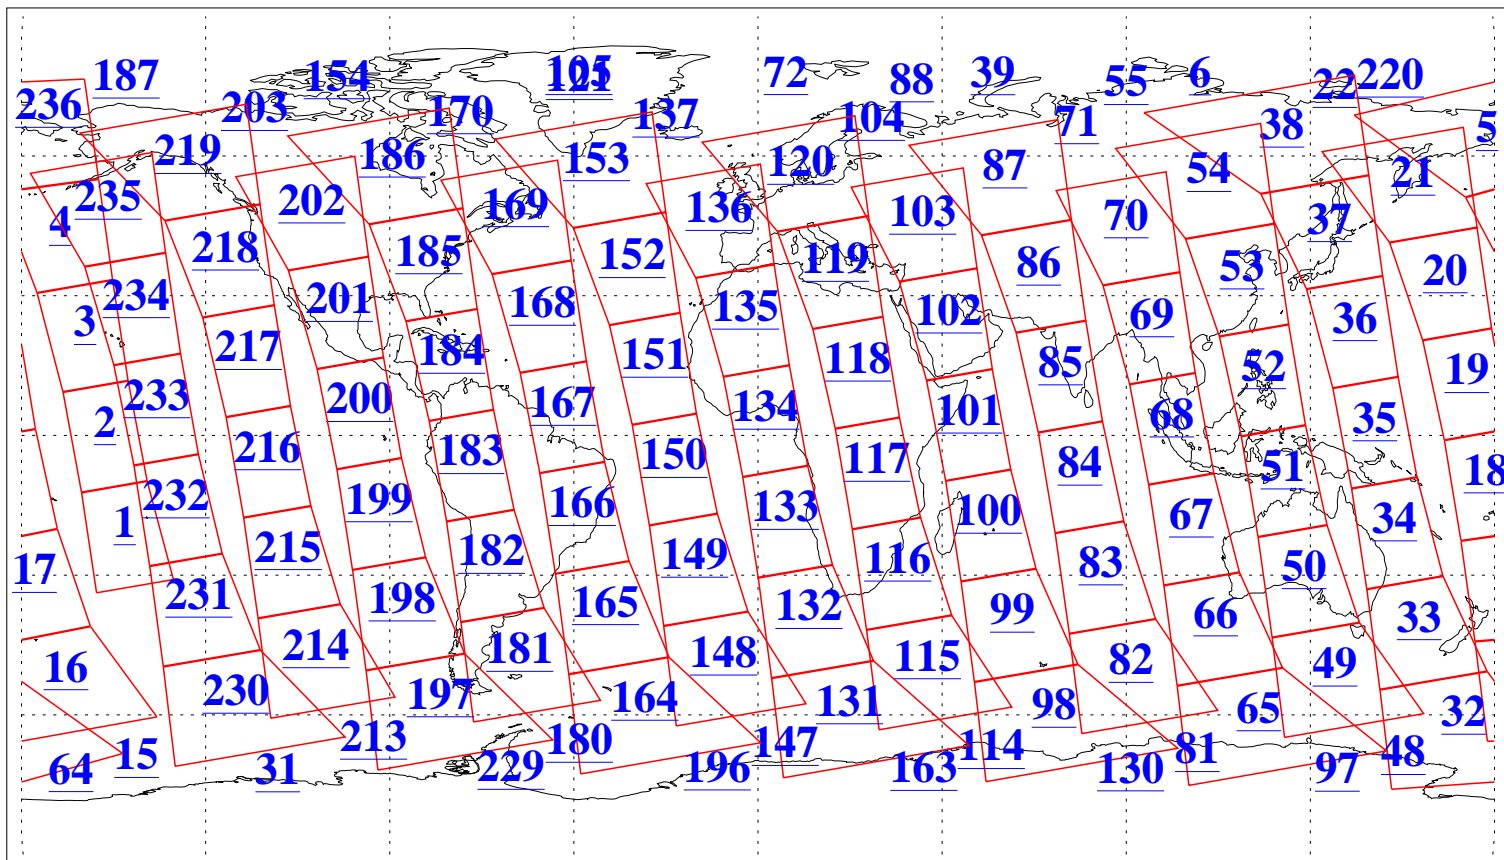

L1B Availability
AMSU Granules: 240
HSB Granules: 0
AIRS Granules: 240

20 Mar 2013
DoY 79
Aqua Day 3973
Granules: 1 to 120

Granules: 121 to 240

Legend: AMSU Available, HSB Available, AIRS Available

L1B Availability
AMSU Granules: 240
HSB Granules: 0
AIRS Granules: 240

20 Mar 2013
DoY 79
Aqua Day 3973

Ascending Granules

Descending Granules

Legend: AMSU Available, HSB Available, AIRS Available

L1B Availability
 AMSU Granules: 240
 HSB Granules: 0
 AIRS Granules: 240

20 Mar 2013
 DoY 79
 Aqua Day 3973

Northern Hemisphere Granules

Southern Hemisphere Granules

Legend: AMSU Available, HSB Available, AIRS Available