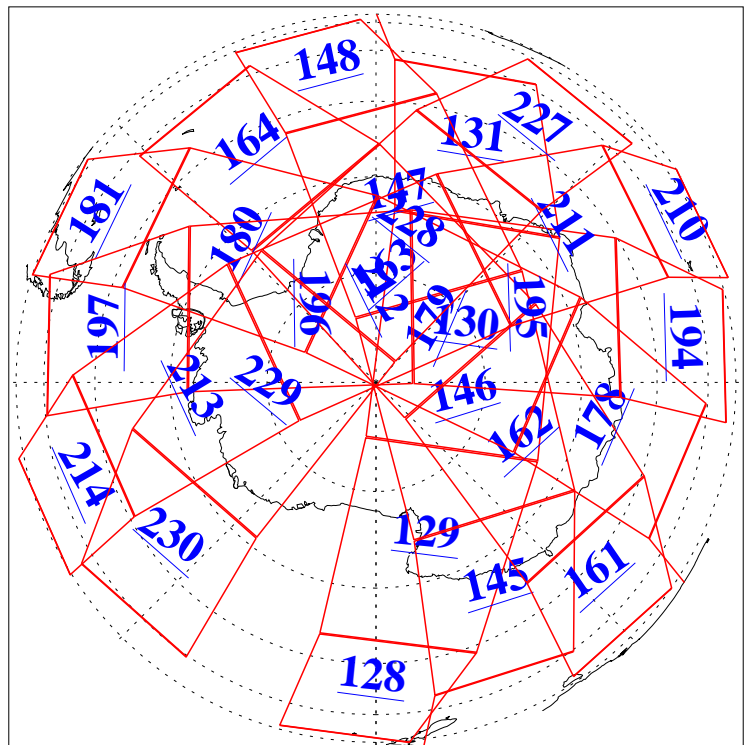

20 Mar 2013
DoY 79
Aqua Day 3973

Ascending Granules

Descending Granules

Legend: AMSU Available, HSB Available, AIRS Available

L1B Availability
 AMSU Granules: 240
 HSB Granules: 0
 AIRS Granules: 240

20 Mar 2013
 DoY 79
 Aqua Day 3973

Northern Hemisphere Granules

Southern Hemisphere Granules

Legend: AMSU Available, HSB Available, AIRS Available