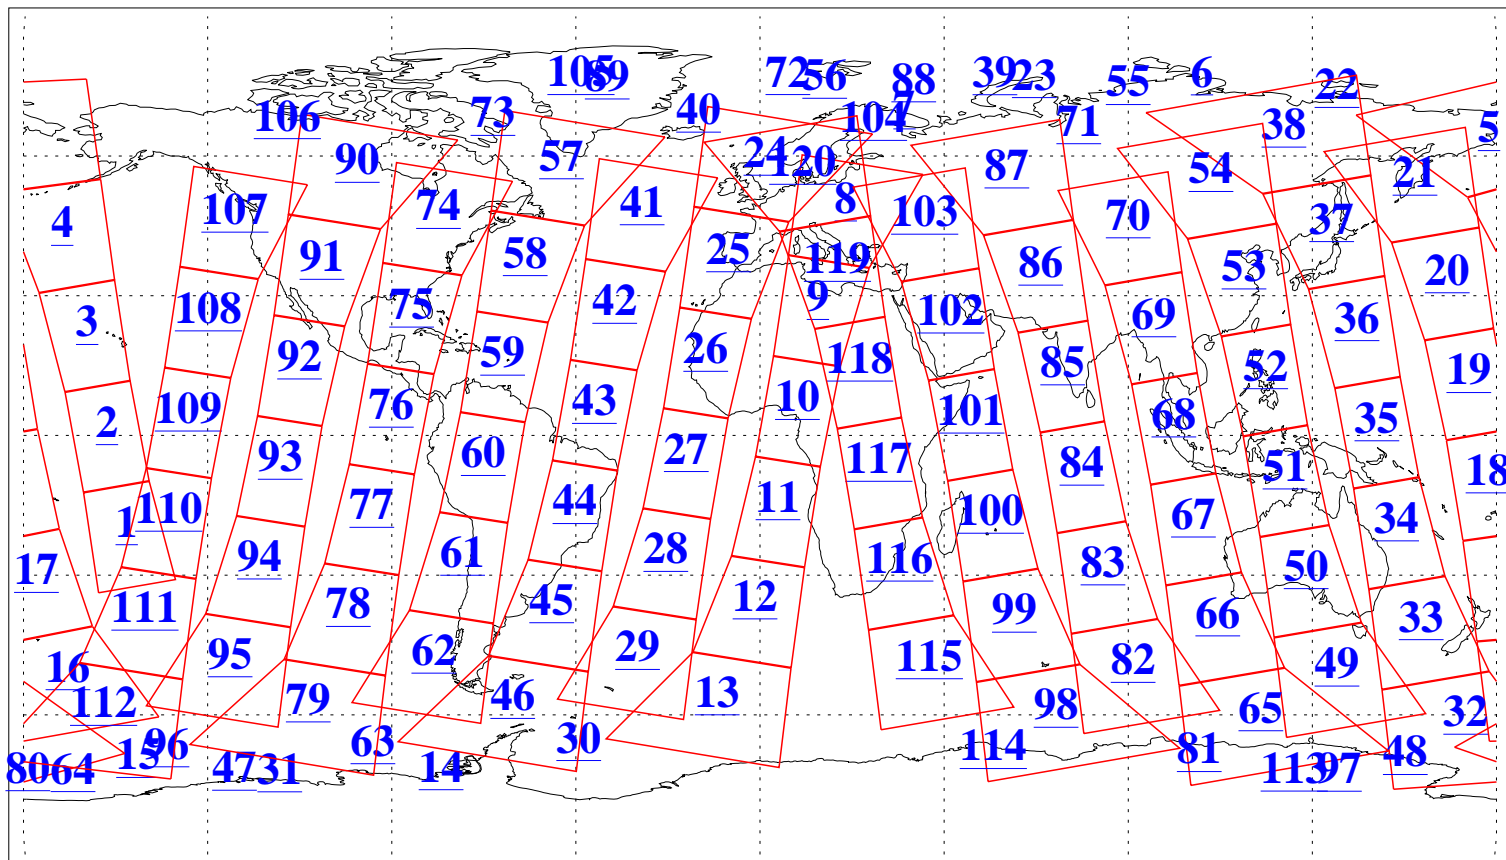

L1B Availability
AMSU Granules: 240
HSB Granules: 0
AIRS Granules: 240

20 Mar 2013
DoY 79
Aqua Day 3973
Granules: 1 to 120

Granules: 121 to 240

Legend: AMSU Available, HSB Available, AIRS Available

L1B Availability
AMSU Granules: 240
HSB Granules: 0
AIRS Granules: 240

20 Mar 2013
DoY 79
Aqua Day 3973

Ascending Granules

Descending Granules

Legend: AMSU Available, HSB Available, AIRS Available

L1B Availability
 AMSU Granules: 240
 HSB Granules: 0
 AIRS Granules: 240

20 Mar 2013
 DoY 79
 Aqua Day 3973

Northern Hemisphere Granules

Southern Hemisphere Granules

Legend: AMSU Available, HSB Available, AIRS Available