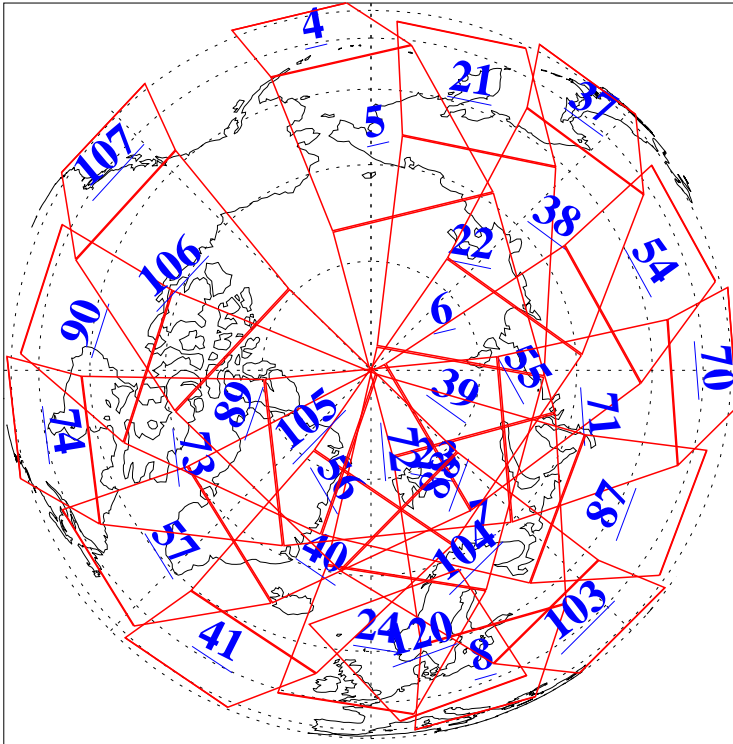

L1B Availability
AMSU Granules: 240
HSB Granules: 0
AIRS Granules: 240

20 Mar 2013
DoY 79
Aqua Day 3973
Granules: 1 to 120

Granules: 121 to 240

Legend: AMSU Available, HSB Available, AIRS Available

L1B Availability
AMSU Granules: 240
HSB Granules: 0
AIRS Granules: 240

20 Mar 2013
DoY 79
Aqua Day 3973

Ascending Granules

Descending Granules

Legend: AMSU Available, HSB Available, AIRS Available

L1B Availability
 AMSU Granules: 240
 HSB Granules: 0
 AIRS Granules: 240

20 Mar 2013
 DoY 79
 Aqua Day 3973

Northern Hemisphere Granules

Southern Hemisphere Granules

Legend: AMSU Available, HSB Available, AIRS Available