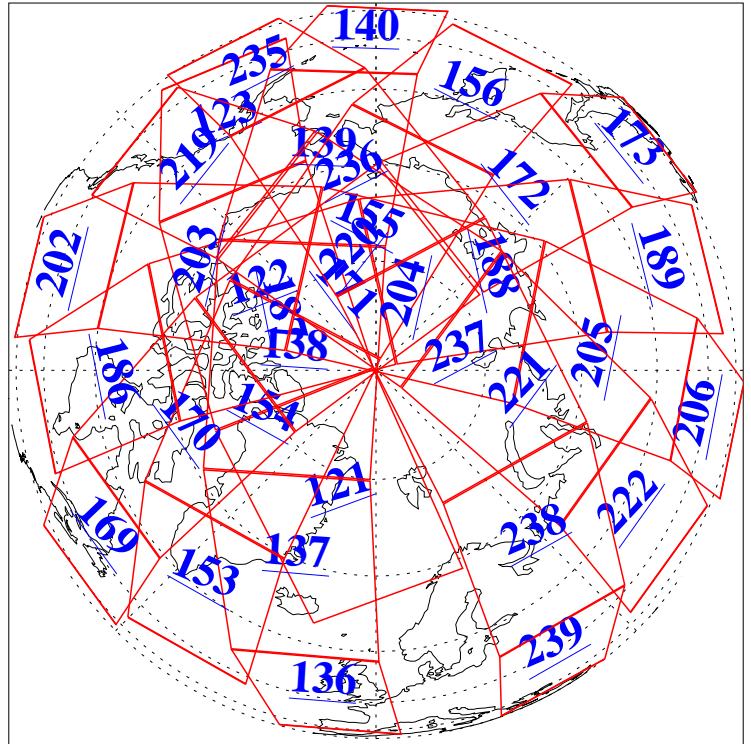

20 Mar 2013
DoY 79
Aqua Day 3973

Ascending Granules

Descending Granules

Legend: AMSU Available, HSB Available, AIRS Available

L1B Availability
 AMSU Granules: 240
 HSB Granules: 0
 AIRS Granules: 240

20 Mar 2013
 DoY 79
 Aqua Day 3973

Northern Hemisphere Granules

Southern Hemisphere Granules

Legend: AMSU Available, HSB Available, AIRS Available