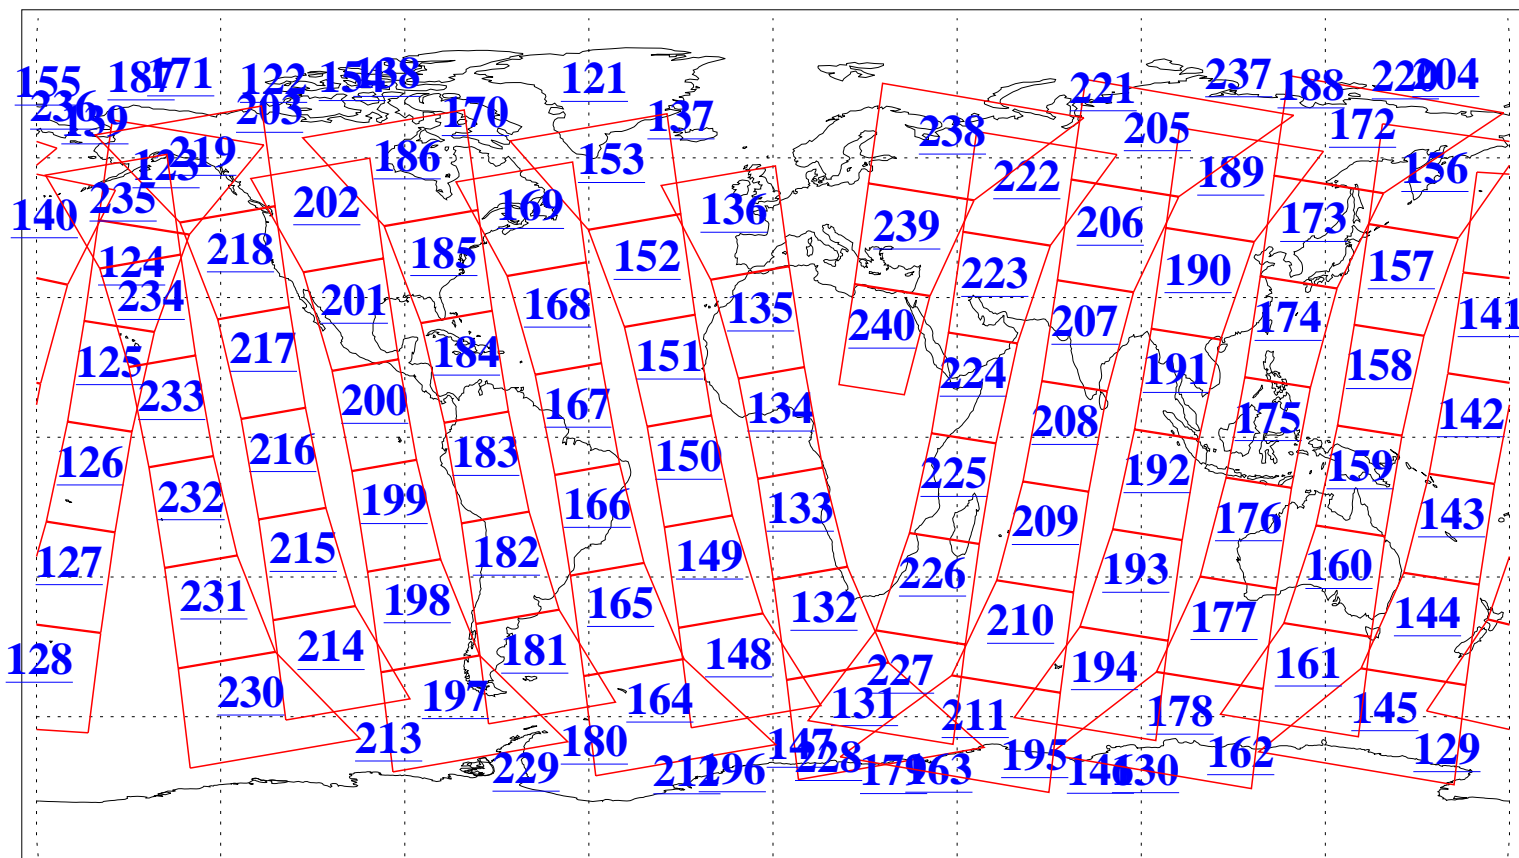

L1B Availability
AMSU Granules: 240
HSB Granules: 0
AIRS Granules: 240

20 Mar 2013
DoY 79
Aqua Day 3973
Granules: 1 to 120

Granules: 121 to 240

Legend: AMSU Available, HSB Available, AIRS Available

L1B Availability
AMSU Granules: 240
HSB Granules: 0
AIRS Granules: 240

20 Mar 2013
DoY 79
Aqua Day 3973

Ascending Granules

Descending Granules

Legend: AMSU Available, HSB Available, AIRS Available

L1B Availability
 AMSU Granules: 240
 HSB Granules: 0
 AIRS Granules: 240

20 Mar 2013
 DoY 79
 Aqua Day 3973

Northern Hemisphere Granules

Southern Hemisphere Granules

Legend: AMSU Available, HSB Available, AIRS Available