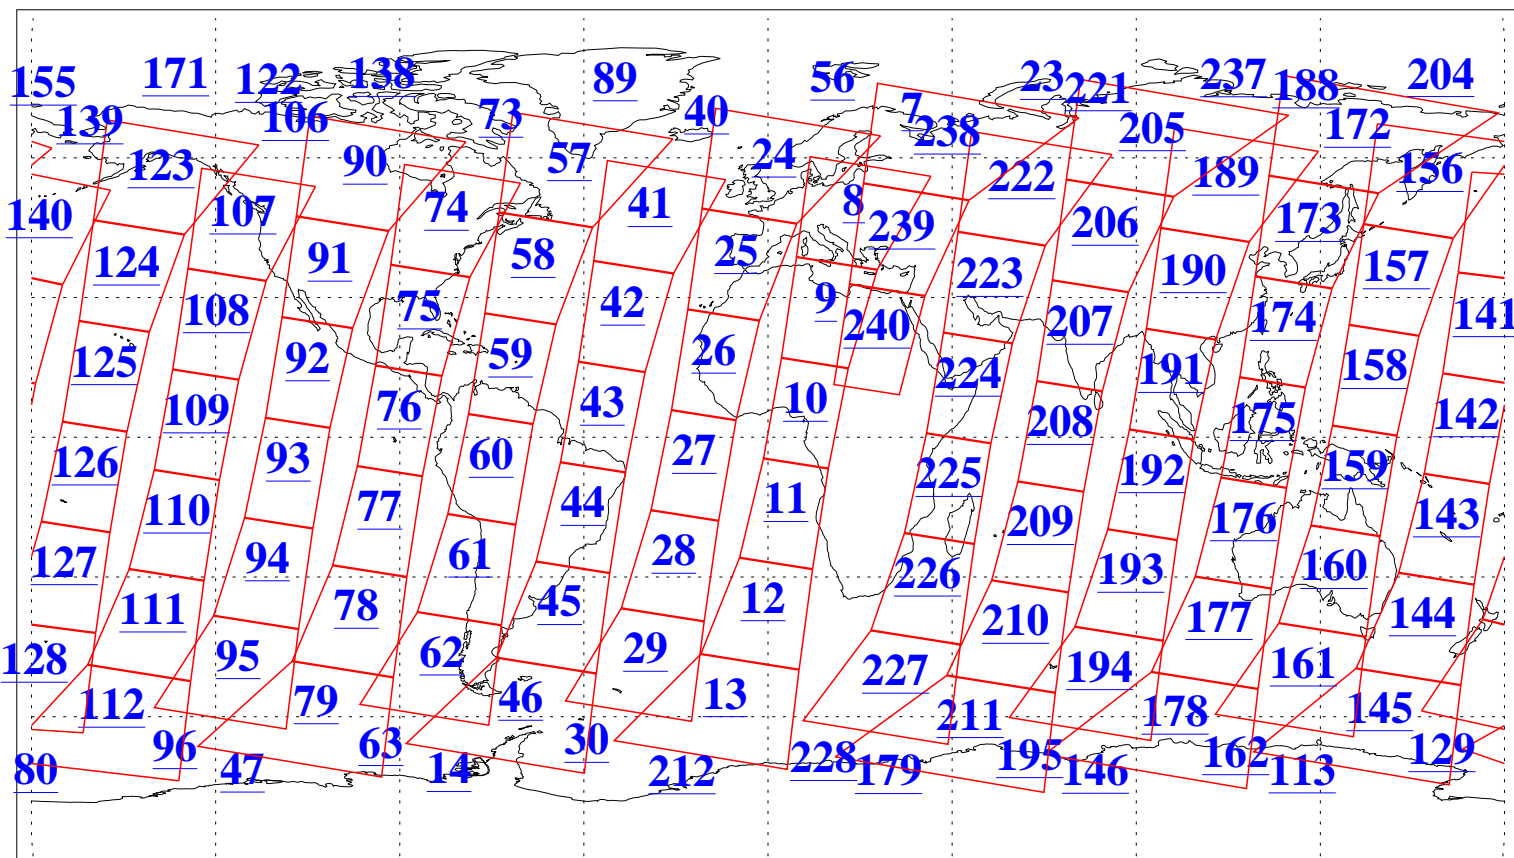

L1B Availability
AMSU Granules: 240
HSB Granules: 0
AIRS Granules: 240

20 Mar 2013
DoY 79
Aqua Day 3973
Granules: 1 to 120

Granules: 121 to 240

Legend: AMSU Available, HSB Available, AIRS Available

L1B Availability
AMSU Granules: 240
HSB Granules: 0
AIRS Granules: 240

20 Mar 2013
DoY 79
Aqua Day 3973

Ascending Granules

Descending Granules

Legend: AMSU Available, HSB Available, AIRS Available

L1B Availability
 AMSU Granules: 240
 HSB Granules: 0
 AIRS Granules: 240

20 Mar 2013
 DoY 79
 Aqua Day 3973

Northern Hemisphere Granules

Southern Hemisphere Granules

Legend: AMSU Available, HSB Available, AIRS Available