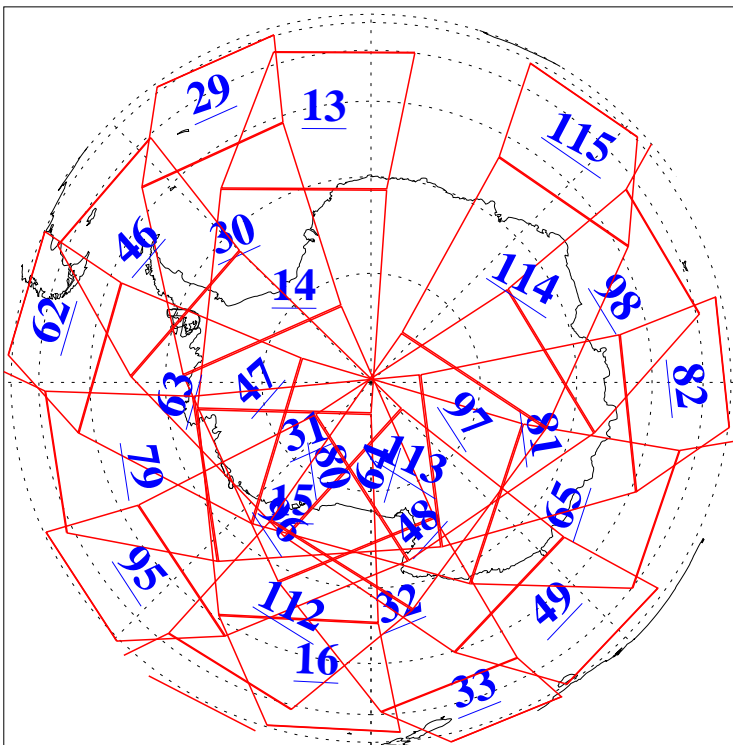

L1B Availability
AMSU Granules: 240
HSB Granules: 0
AIRS Granules: 240

20 Mar 2013
DoY 79
Aqua Day 3973
Granules: 1 to 120

Granules: 121 to 240

Legend: AMSU Available, HSB Available, AIRS Available

L1B Availability
AMSU Granules: 240
HSB Granules: 0
AIRS Granules: 240

20 Mar 2013
DoY 79
Aqua Day 3973

Ascending Granules

Descending Granules

Legend: AMSU Available, HSB Available, AIRS Available

L1B Availability
 AMSU Granules: 240
 HSB Granules: 0
 AIRS Granules: 240

20 Mar 2013
 DoY 79
 Aqua Day 3973

Northern Hemisphere Granules

Southern Hemisphere Granules

Legend: AMSU Available, HSB Available, AIRS Available