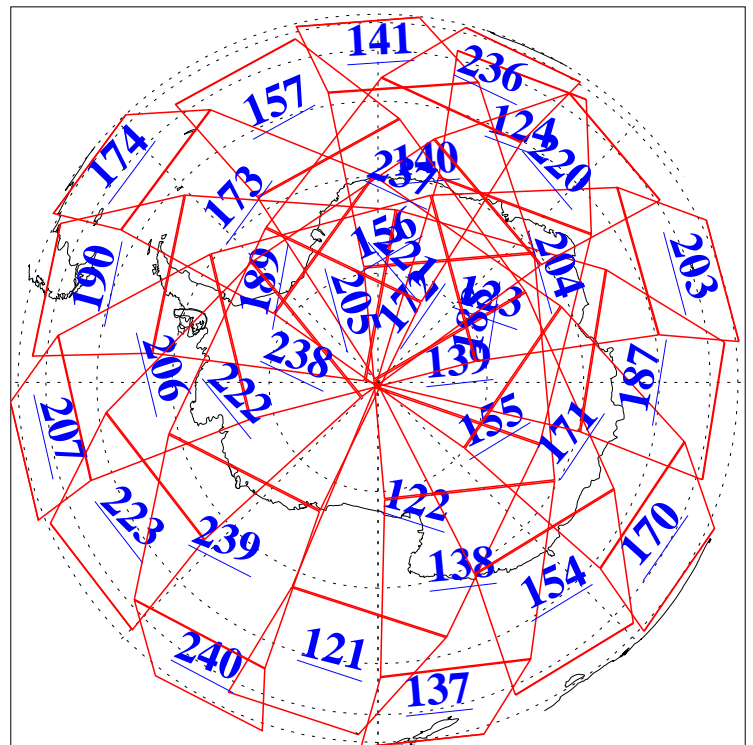

L1B Availability  
AMSU Granules: 240  
HSB Granules: 0  
AIRS Granules: 240

19 Mar 2013  
DoY 78  
Aqua Day 3972  
Granules: 1 to 120

Granules: 121 to 240

Legend: AMSU Available, HSB Available, AIRS Available

L1B Availability  
AMSU Granules: 240  
HSB Granules: 0  
AIRS Granules: 240

19 Mar 2013  
DoY 78  
Aqua Day 3972

Ascending Granules

Descending Granules

Legend: AMSU Available, HSB Available, AIRS Available

L1B Availability  
 AMSU Granules: 240  
 HSB Granules: 0  
 AIRS Granules: 240

19 Mar 2013  
 DoY 78  
 Aqua Day 3972

Northern Hemisphere Granules

Southern Hemisphere Granules

Legend: AMSU Available, HSB Available, AIRS Available