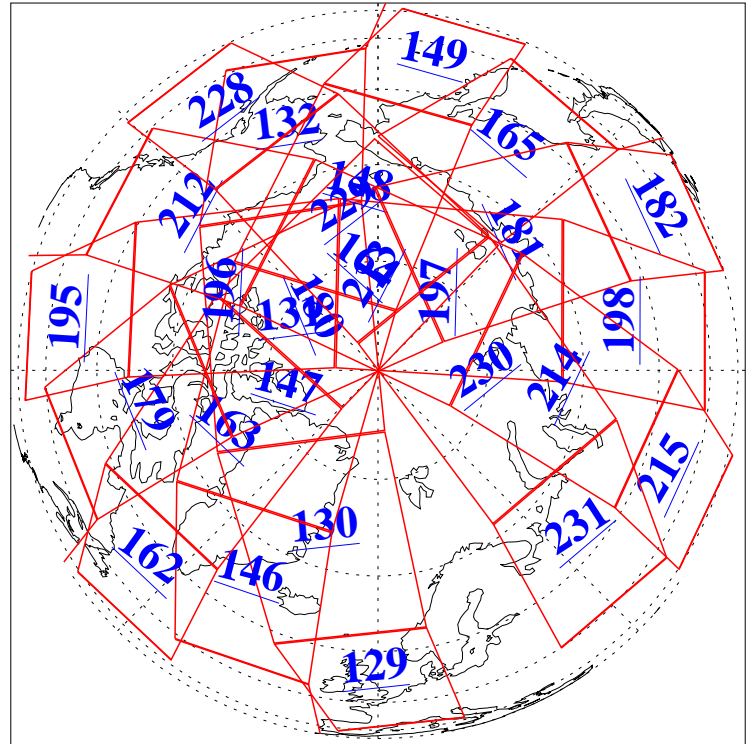

L1B Availability  
AMSU Granules: 240  
HSB Granules: 0  
AIRS Granules: 240

19 Mar 2013  
DoY 78  
Aqua Day 3972  
Granules: 1 to 120

Granules: 121 to 240

Legend: AMSU Available, HSB Available, AIRS Available

L1B Availability  
AMSU Granules: 240  
HSB Granules: 0  
AIRS Granules: 240

19 Mar 2013  
DoY 78  
Aqua Day 3972

Ascending Granules

Descending Granules

Legend: AMSU Available, HSB Available, AIRS Available

L1B Availability  
 AMSU Granules: 240  
 HSB Granules: 0  
 AIRS Granules: 240

19 Mar 2013  
 DoY 78  
 Aqua Day 3972

Northern Hemisphere Granules

Southern Hemisphere Granules

Legend: AMSU Available, HSB Available, AIRS Available