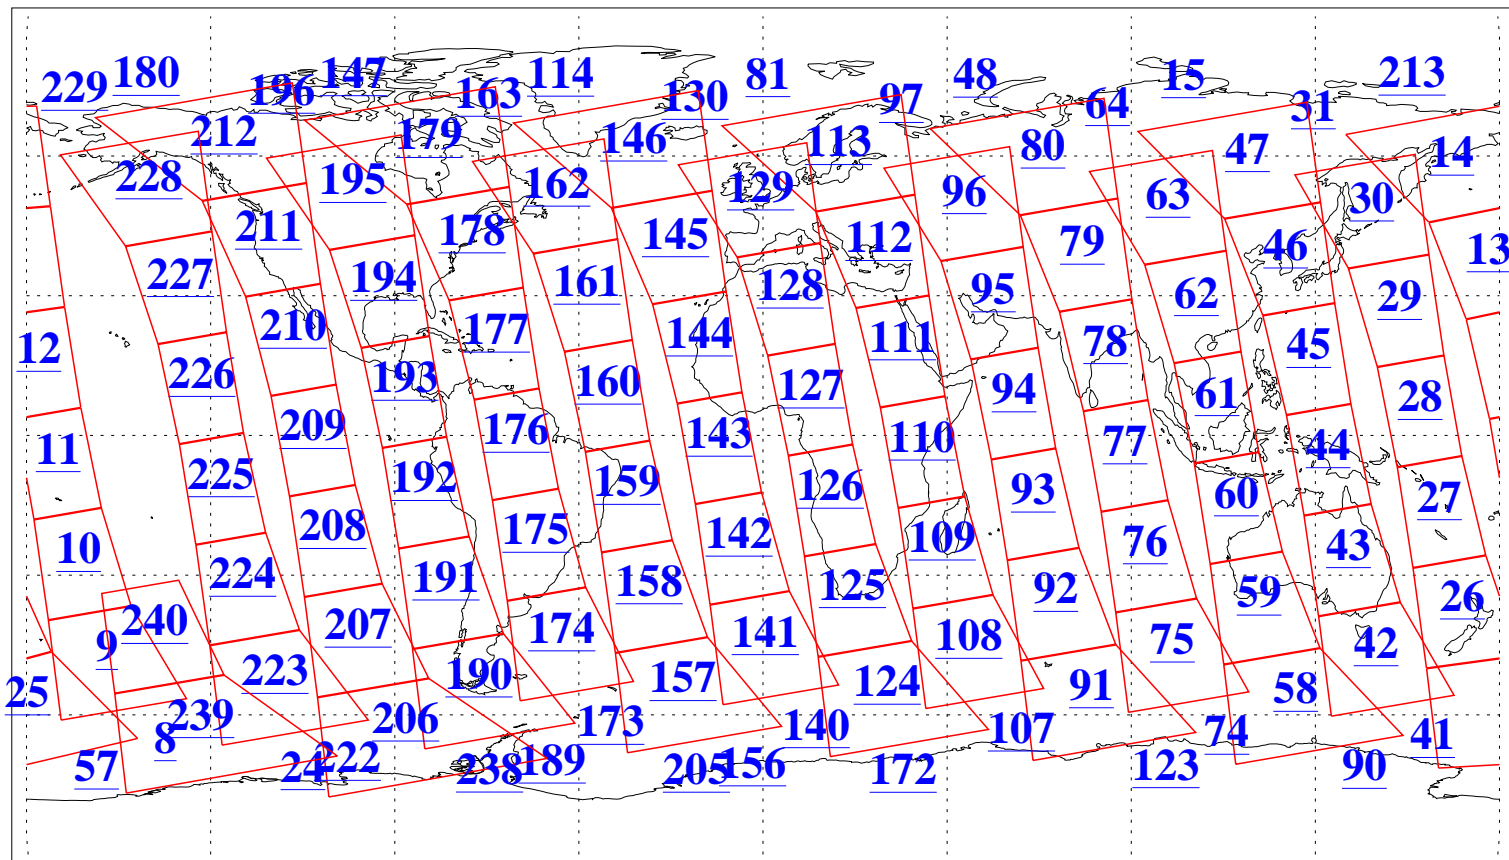

L1B Availability  
AMSU Granules: 240  
HSB Granules: 0  
AIRS Granules: 240

19 Mar 2013  
DoY 78  
Aqua Day 3972  
Granules: 1 to 120

Granules: 121 to 240

Legend: AMSU Available, HSB Available, AIRS Available

L1B Availability  
AMSU Granules: 240  
HSB Granules: 0  
AIRS Granules: 240

19 Mar 2013  
DoY 78  
Aqua Day 3972

Ascending Granules

Descending Granules

Legend: AMSU Available, HSB Available, AIRS Available

L1B Availability  
 AMSU Granules: 240  
 HSB Granules: 0  
 AIRS Granules: 240

19 Mar 2013  
 DoY 78  
 Aqua Day 3972

Northern Hemisphere Granules

Southern Hemisphere Granules

Legend: AMSU Available, HSB Available, AIRS Available