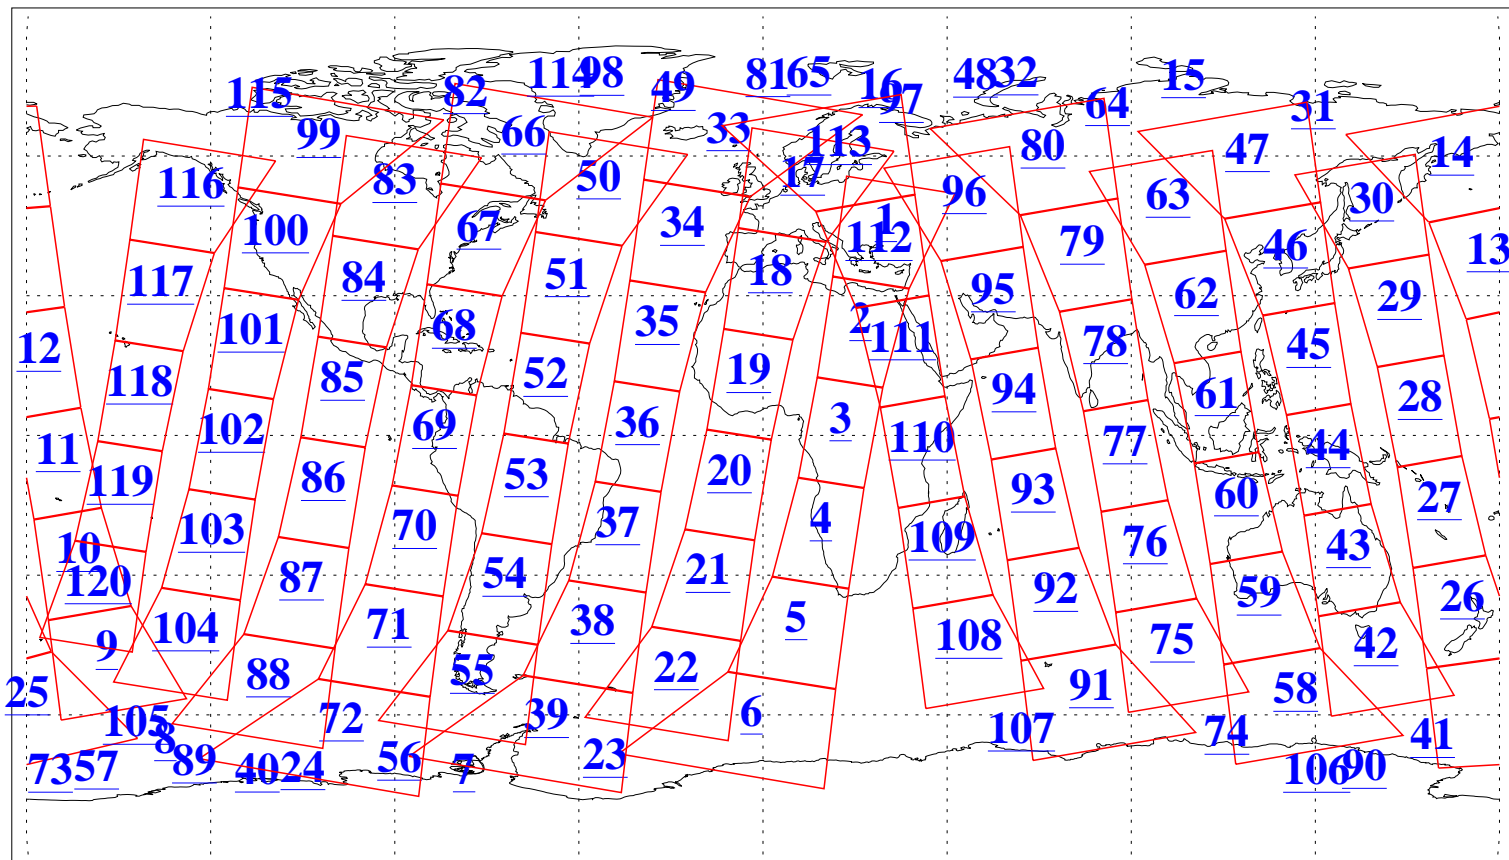

L1B Availability  
AMSU Granules: 240  
HSB Granules: 0  
AIRS Granules: 240

19 Mar 2013  
DoY 78  
Aqua Day 3972  
Granules: 1 to 120

Granules: 121 to 240

Legend: AMSU Available, HSB Available, AIRS Available

L1B Availability  
AMSU Granules: 240  
HSB Granules: 0  
AIRS Granules: 240

19 Mar 2013  
DoY 78  
Aqua Day 3972

Ascending Granules

Descending Granules

Legend: AMSU Available, HSB Available, AIRS Available

L1B Availability  
 AMSU Granules: 240  
 HSB Granules: 0  
 AIRS Granules: 240

19 Mar 2013  
 DoY 78  
 Aqua Day 3972

Northern Hemisphere Granules

Southern Hemisphere Granules

Legend: AMSU Available, HSB Available, AIRS Available