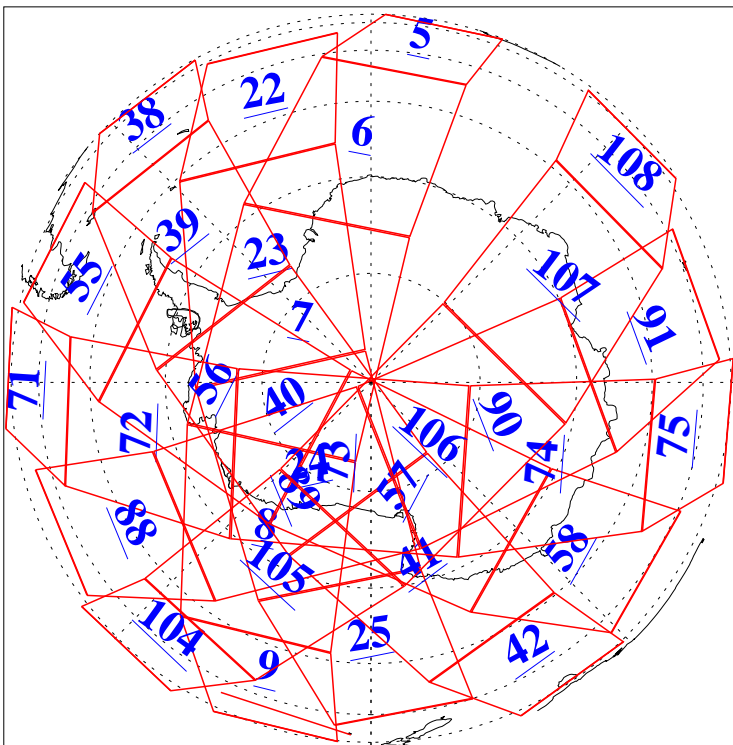

L1B Availability  
AMSU Granules: 240  
HSB Granules: 0  
AIRS Granules: 240

19 Mar 2013  
DoY 78  
Aqua Day 3972  
Granules: 1 to 120

Granules: 121 to 240

Legend: AMSU Available, HSB Available, AIRS Available

L1B Availability  
AMSU Granules: 240  
HSB Granules: 0  
AIRS Granules: 240

19 Mar 2013  
DoY 78  
Aqua Day 3972

Ascending Granules

Descending Granules

Legend: AMSU Available, HSB Available, AIRS Available

L1B Availability  
 AMSU Granules: 240  
 HSB Granules: 0  
 AIRS Granules: 240

19 Mar 2013  
 DoY 78  
 Aqua Day 3972

Northern Hemisphere Granules

Southern Hemisphere Granules

Legend: AMSU Available, HSB Available, AIRS Available