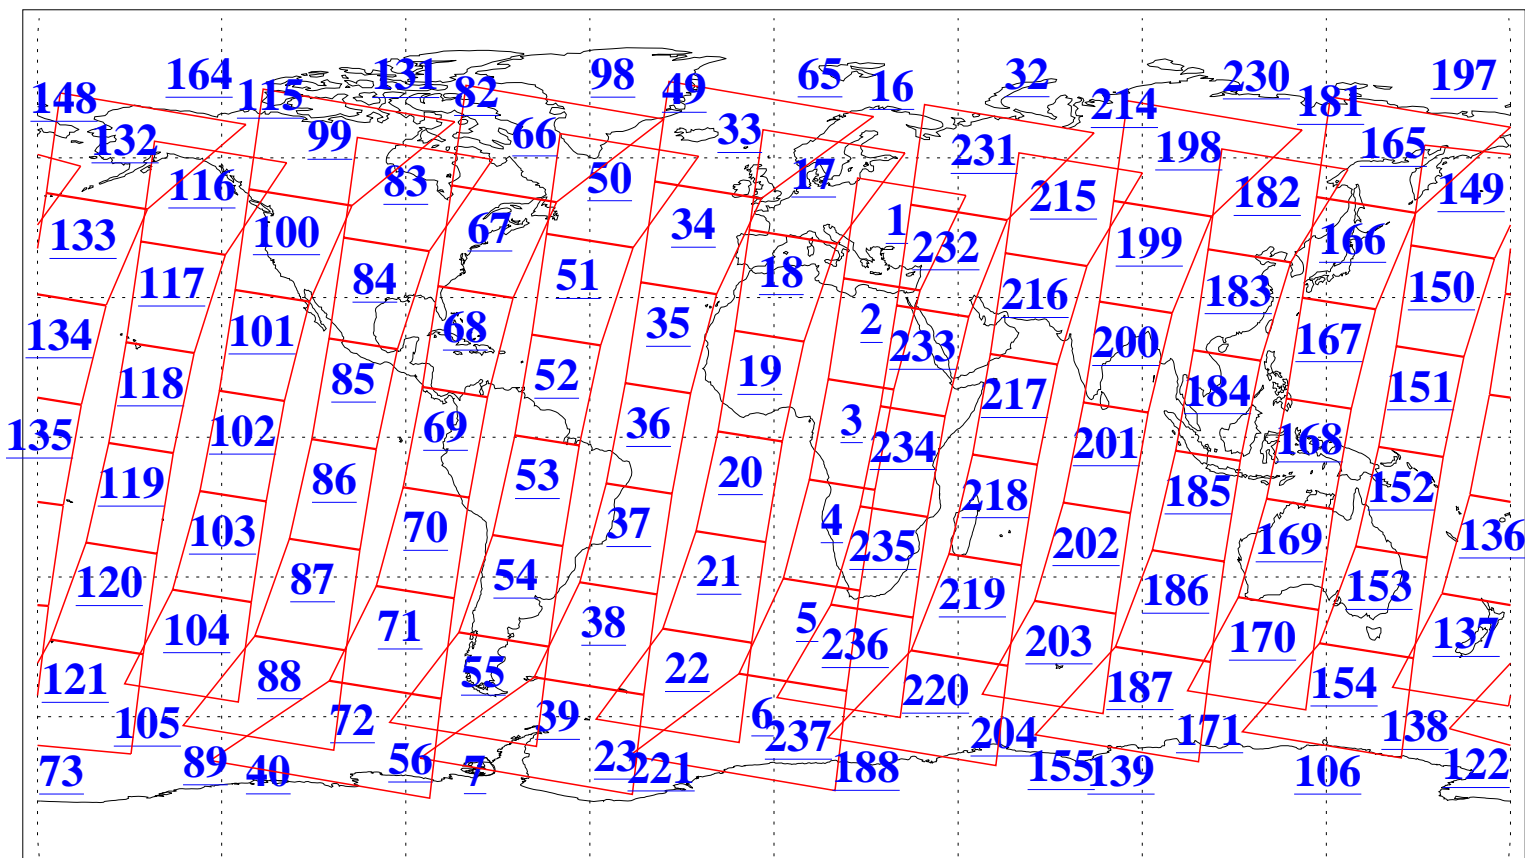

L1B Availability  
AMSU Granules: 240  
HSB Granules: 0  
AIRS Granules: 240

19 Mar 2013  
DoY 78  
Aqua Day 3972  
Granules: 1 to 120

Granules: 121 to 240

Legend: AMSU Available, HSB Available, AIRS Available

L1B Availability  
AMSU Granules: 240  
HSB Granules: 0  
AIRS Granules: 240

19 Mar 2013  
DoY 78  
Aqua Day 3972

Ascending Granules

Descending Granules

Legend: AMSU Available, HSB Available, AIRS Available

L1B Availability  
 AMSU Granules: 240  
 HSB Granules: 0  
 AIRS Granules: 240

19 Mar 2013  
 DoY 78  
 Aqua Day 3972

Northern Hemisphere Granules

Southern Hemisphere Granules

Legend: AMSU Available, HSB Available, AIRS Available