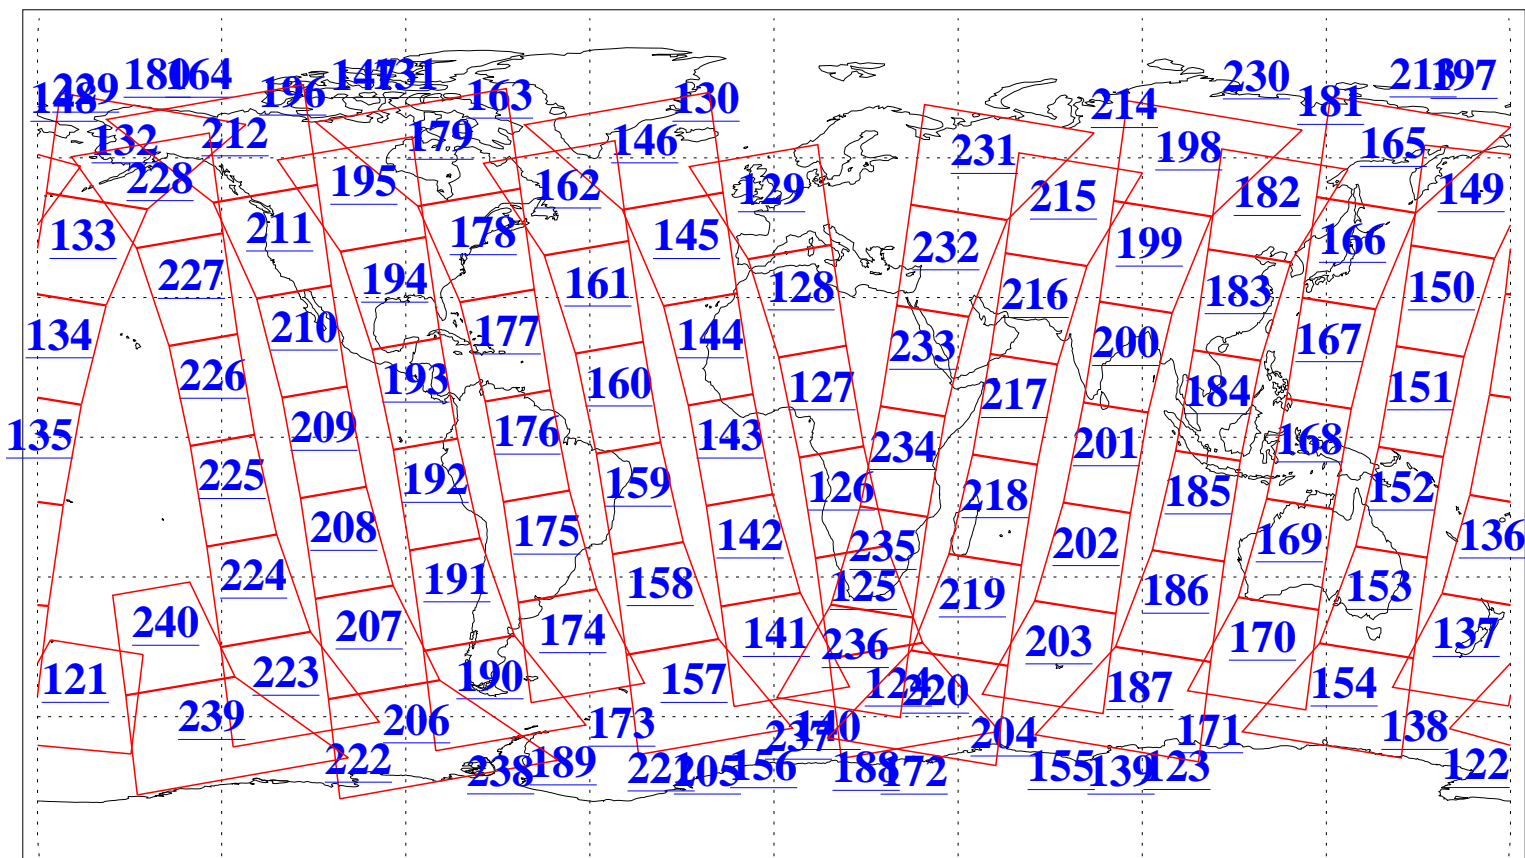

L1B Availability  
AMSU Granules: 240  
HSB Granules: 0  
AIRS Granules: 240

19 Mar 2013  
DoY 78  
Aqua Day 3972  
Granules: 1 to 120

Granules: 121 to 240

Legend: AMSU Available, HSB Available, AIRS Available

L1B Availability  
AMSU Granules: 240  
HSB Granules: 0  
AIRS Granules: 240

19 Mar 2013  
DoY 78  
Aqua Day 3972

Ascending Granules

Descending Granules

Legend: AMSU Available, HSB Available, AIRS Available

L1B Availability  
 AMSU Granules: 240  
 HSB Granules: 0  
 AIRS Granules: 240

19 Mar 2013  
 DoY 78  
 Aqua Day 3972

Northern Hemisphere Granules

Southern Hemisphere Granules

Legend: AMSU Available, HSB Available, AIRS Available