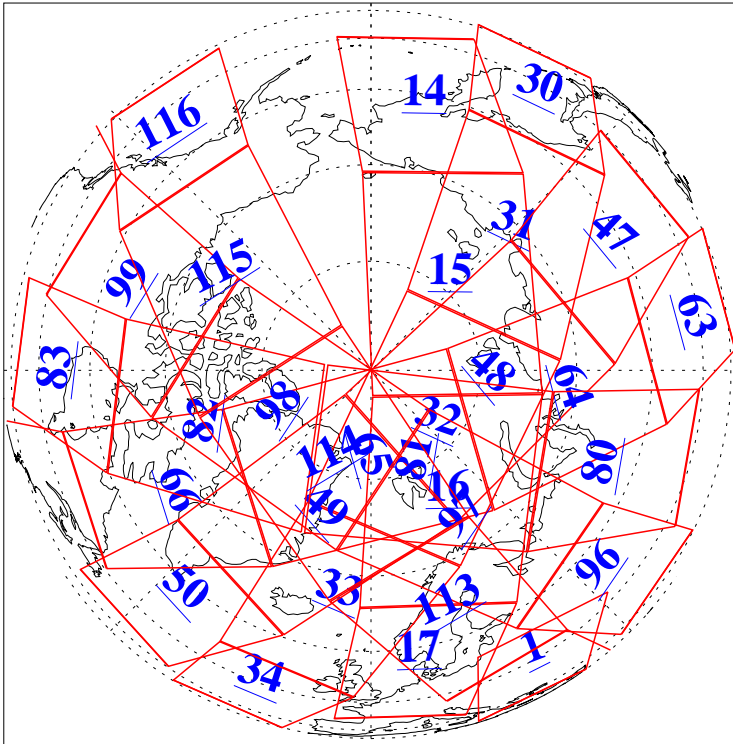

L1B Availability  
AMSU Granules: 240  
HSB Granules: 0  
AIRS Granules: 240

19 Mar 2013  
DoY 78  
Aqua Day 3972  
Granules: 1 to 120

Granules: 121 to 240

Legend: AMSU Available, HSB Available, AIRS Available

L1B Availability  
AMSU Granules: 240  
HSB Granules: 0  
AIRS Granules: 240

19 Mar 2013  
DoY 78  
Aqua Day 3972

Ascending Granules

Descending Granules

Legend: AMSU Available, HSB Available, AIRS Available

L1B Availability  
 AMSU Granules: 240  
 HSB Granules: 0  
 AIRS Granules: 240

19 Mar 2013  
 DoY 78  
 Aqua Day 3972

Northern Hemisphere Granules

Southern Hemisphere Granules

Legend: AMSU Available, HSB Available, AIRS Available