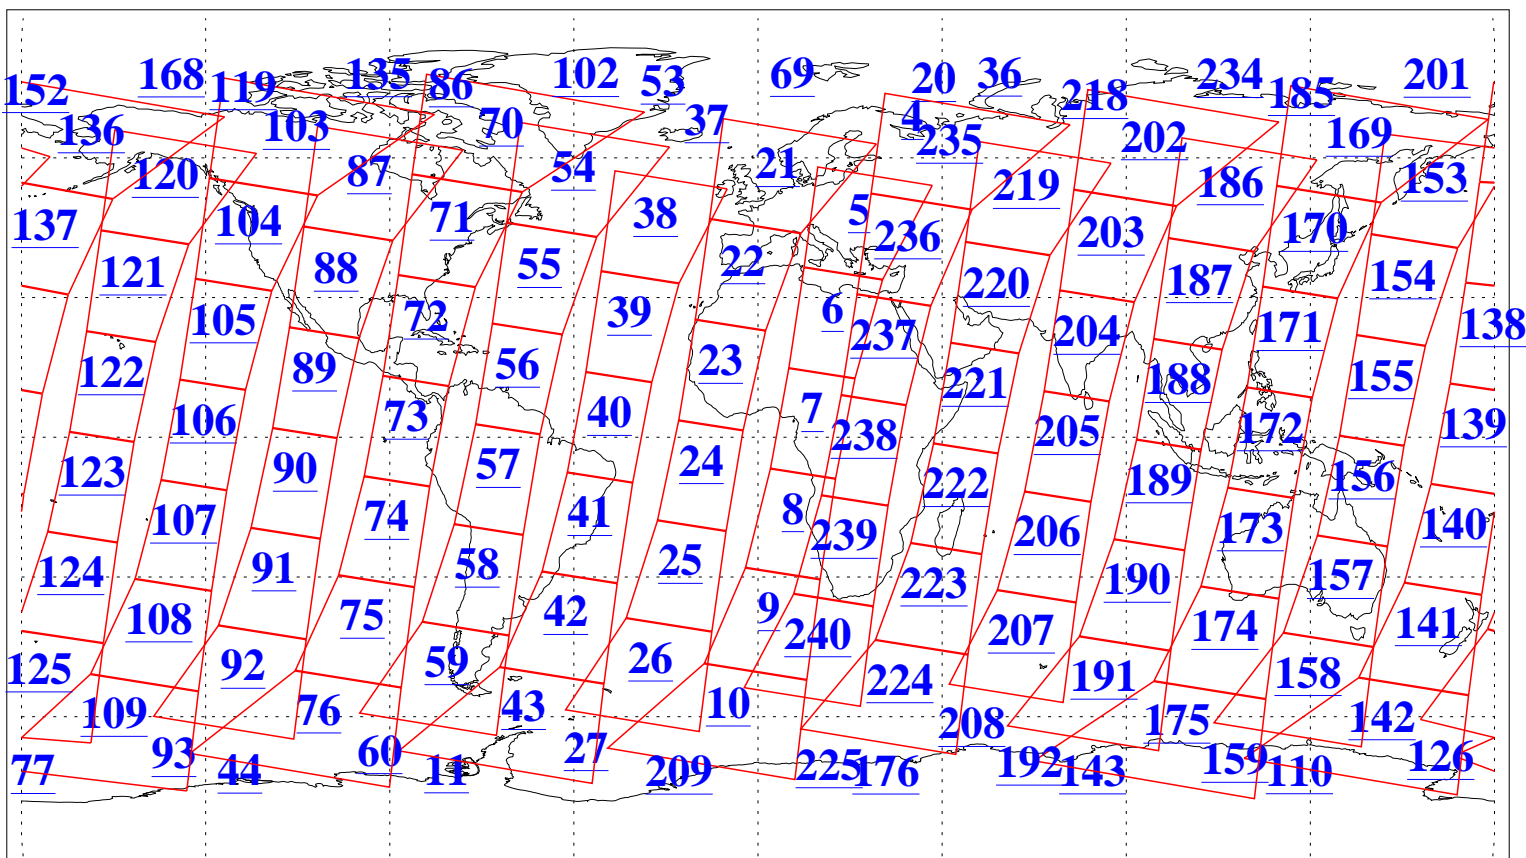

L1B Availability
AMSU Granules: 240
HSB Granules: 0
AIRS Granules: 240

15 Mar 2013
DoY 74
Aqua Day 3968
Granules: 1 to 120

Granules: 121 to 240

Legend: AMSU Available, HSB Available, AIRS Available

L1B Availability
AMSU Granules: 240
HSB Granules: 0
AIRS Granules: 240

15 Mar 2013
DoY 74
Aqua Day 3968

Ascending Granules

Descending Granules

Legend: AMSU Available, HSB Available, AIRS Available

L1B Availability
 AMSU Granules: 240
 HSB Granules: 0
 AIRS Granules: 240

15 Mar 2013
 DoY 74
 Aqua Day 3968