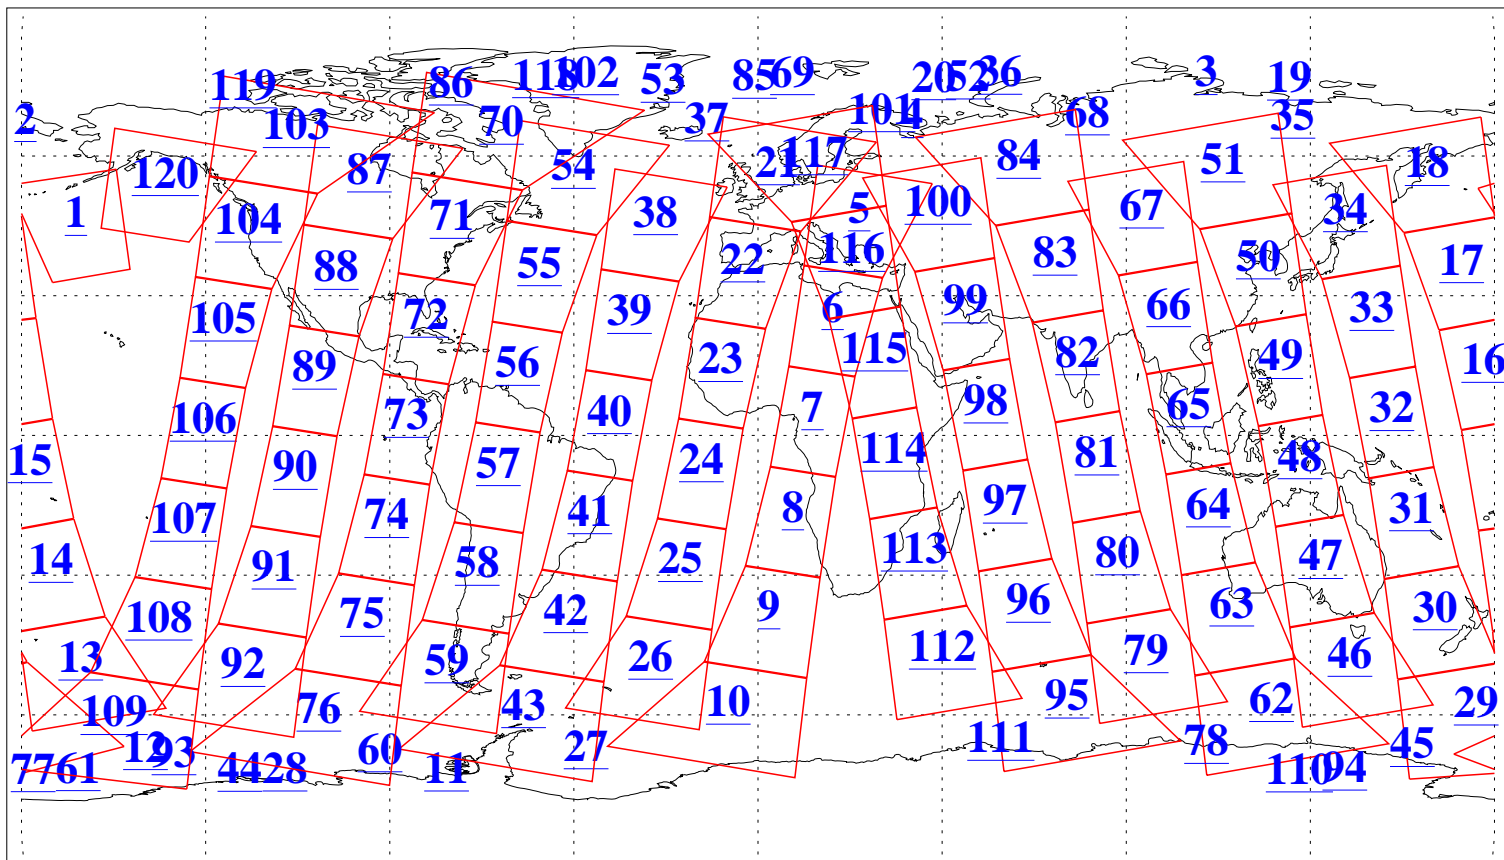

L1B Availability
AMSU Granules: 240
HSB Granules: 0
AIRS Granules: 240

15 Mar 2013
DoY 74
Aqua Day 3968
Granules: 1 to 120

Granules: 121 to 240

Legend: AMSU Available, HSB Available, AIRS Available

L1B Availability
AMSU Granules: 240
HSB Granules: 0
AIRS Granules: 240

15 Mar 2013
DoY 74
Aqua Day 3968

Ascending Granules

Descending Granules

Legend: AMSU Available, HSB Available, AIRS Available

L1B Availability
 AMSU Granules: 240
 HSB Granules: 0
 AIRS Granules: 240

15 Mar 2013
 DoY 74
 Aqua Day 3968

Northern Hemisphere Granules

Southern Hemisphere Granules

Legend: AMSU Available, HSB Available, AIRS Available