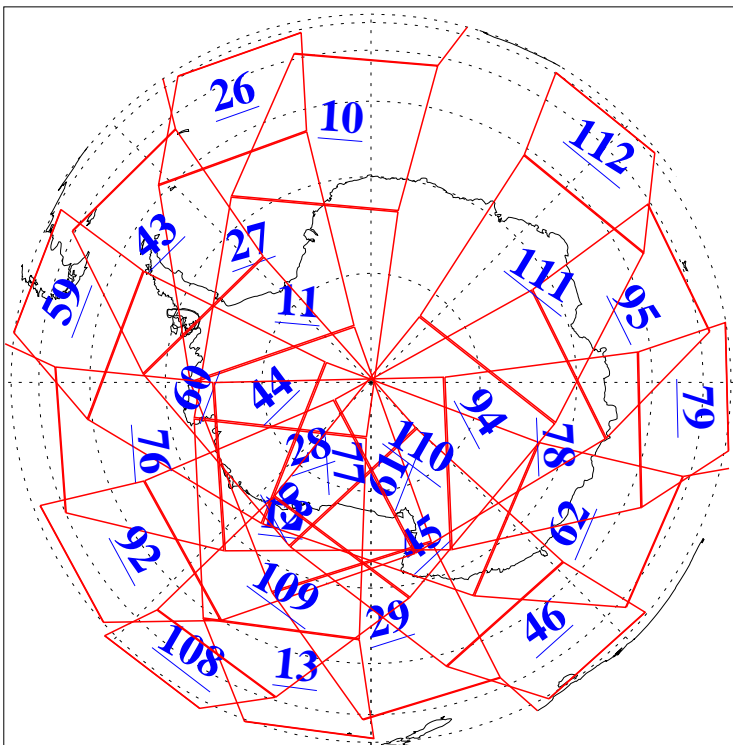

L1B Availability
AMSU Granules: 240
HSB Granules: 0
AIRS Granules: 240

15 Mar 2013
DoY 74
Aqua Day 3968
Granules: 1 to 120

Granules: 121 to 240

Legend: AMSU Available, HSB Available, AIRS Available

L1B Availability
AMSU Granules: 240
HSB Granules: 0
AIRS Granules: 240

15 Mar 2013
DoY 74
Aqua Day 3968

Ascending Granules

Descending Granules

Legend: AMSU Available, HSB Available, AIRS Available

L1B Availability
 AMSU Granules: 240
 HSB Granules: 0
 AIRS Granules: 240

15 Mar 2013
 DoY 74
 Aqua Day 3968

Northern Hemisphere Granules

Southern Hemisphere Granules

Legend: AMSU Available, HSB Available, AIRS Available