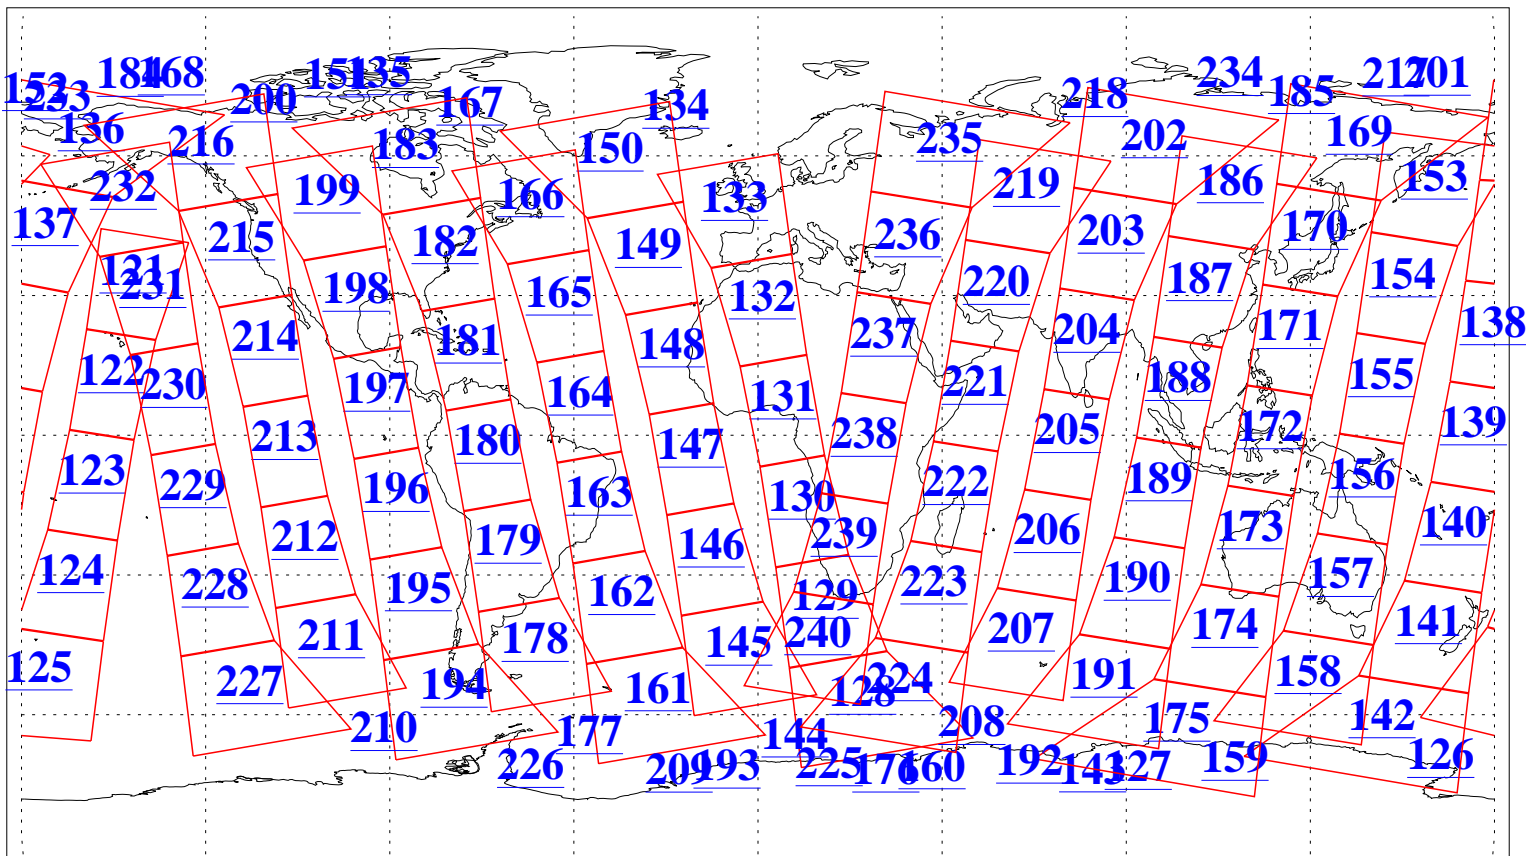

L1B Availability
AMSU Granules: 240
HSB Granules: 0
AIRS Granules: 240

15 Mar 2013
DoY 74
Aqua Day 3968
Granules: 1 to 120

Granules: 121 to 240

Legend: AMSU Available, HSB Available, AIRS Available

L1B Availability
AMSU Granules: 240
HSB Granules: 0
AIRS Granules: 240

15 Mar 2013
DoY 74
Aqua Day 3968

Ascending Granules

Descending Granules

Legend: AMSU Available, HSB Available, AIRS Available

L1B Availability
 AMSU Granules: 240
 HSB Granules: 0
 AIRS Granules: 240

15 Mar 2013
 DoY 74
 Aqua Day 3968

Northern Hemisphere Granules

Southern Hemisphere Granules

Legend: AMSU Available, HSB Available, AIRS Available