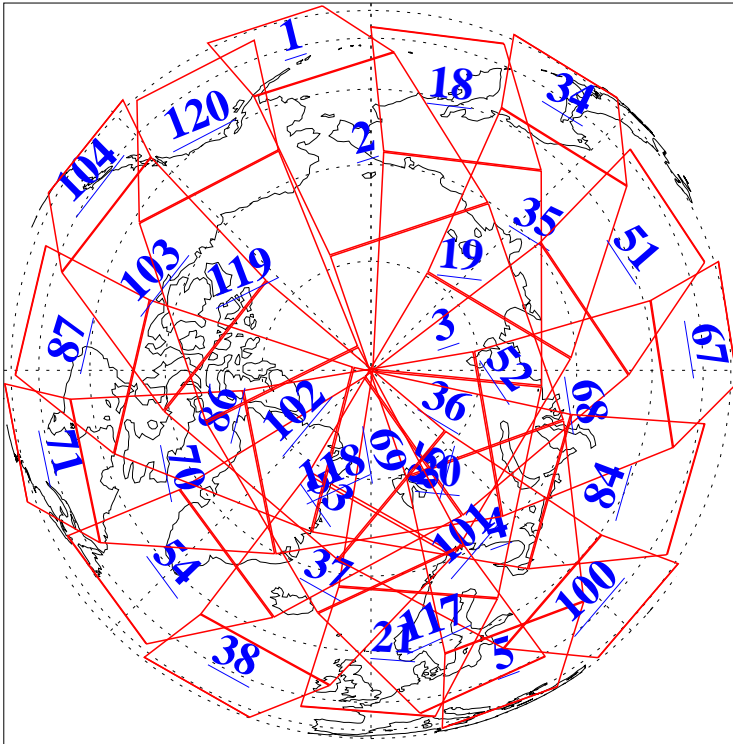

L1B Availability
AMSU Granules: 240
HSB Granules: 0
AIRS Granules: 240

15 Mar 2013
DoY 74
Aqua Day 3968
Granules: 1 to 120

Granules: 121 to 240

Legend: AMSU Available, HSB Available, AIRS Available

L1B Availability
AMSU Granules: 240
HSB Granules: 0
AIRS Granules: 240

15 Mar 2013
DoY 74
Aqua Day 3968

Ascending Granules

Descending Granules

Legend: AMSU Available, HSB Available, AIRS Available

L1B Availability
 AMSU Granules: 240
 HSB Granules: 0
 AIRS Granules: 240

15 Mar 2013
 DoY 74
 Aqua Day 3968

Northern Hemisphere Granules

Southern Hemisphere Granules

Legend: AMSU Available, HSB Available, AIRS Available