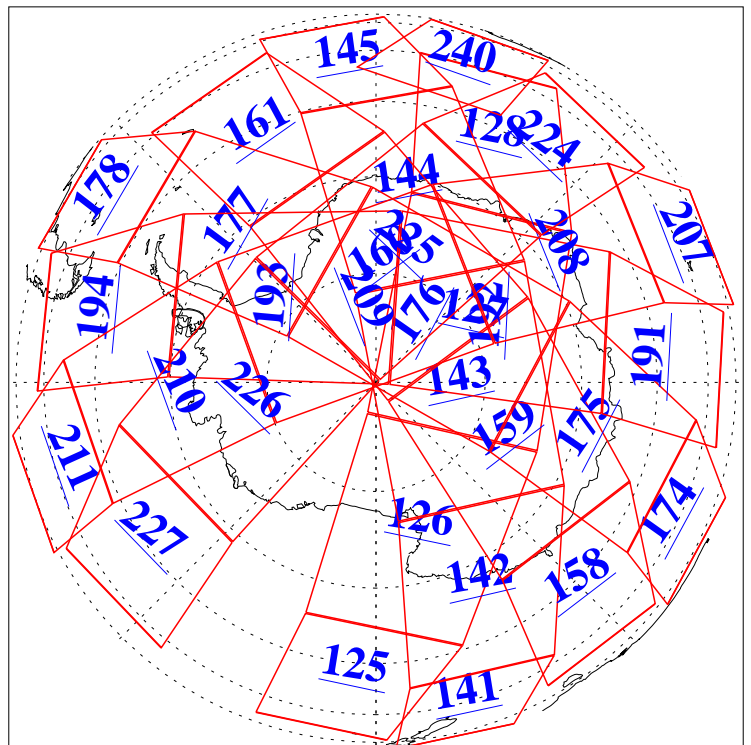

15 Mar 2013
DoY 74
Aqua Day 3968

Ascending Granules

Descending Granules

Legend: AMSU Available, HSB Available, AIRS Available

L1B Availability
 AMSU Granules: 240
 HSB Granules: 0
 AIRS Granules: 240

15 Mar 2013
 DoY 74
 Aqua Day 3968

Northern Hemisphere Granules

Southern Hemisphere Granules

Legend: AMSU Available, HSB Available, AIRS Available