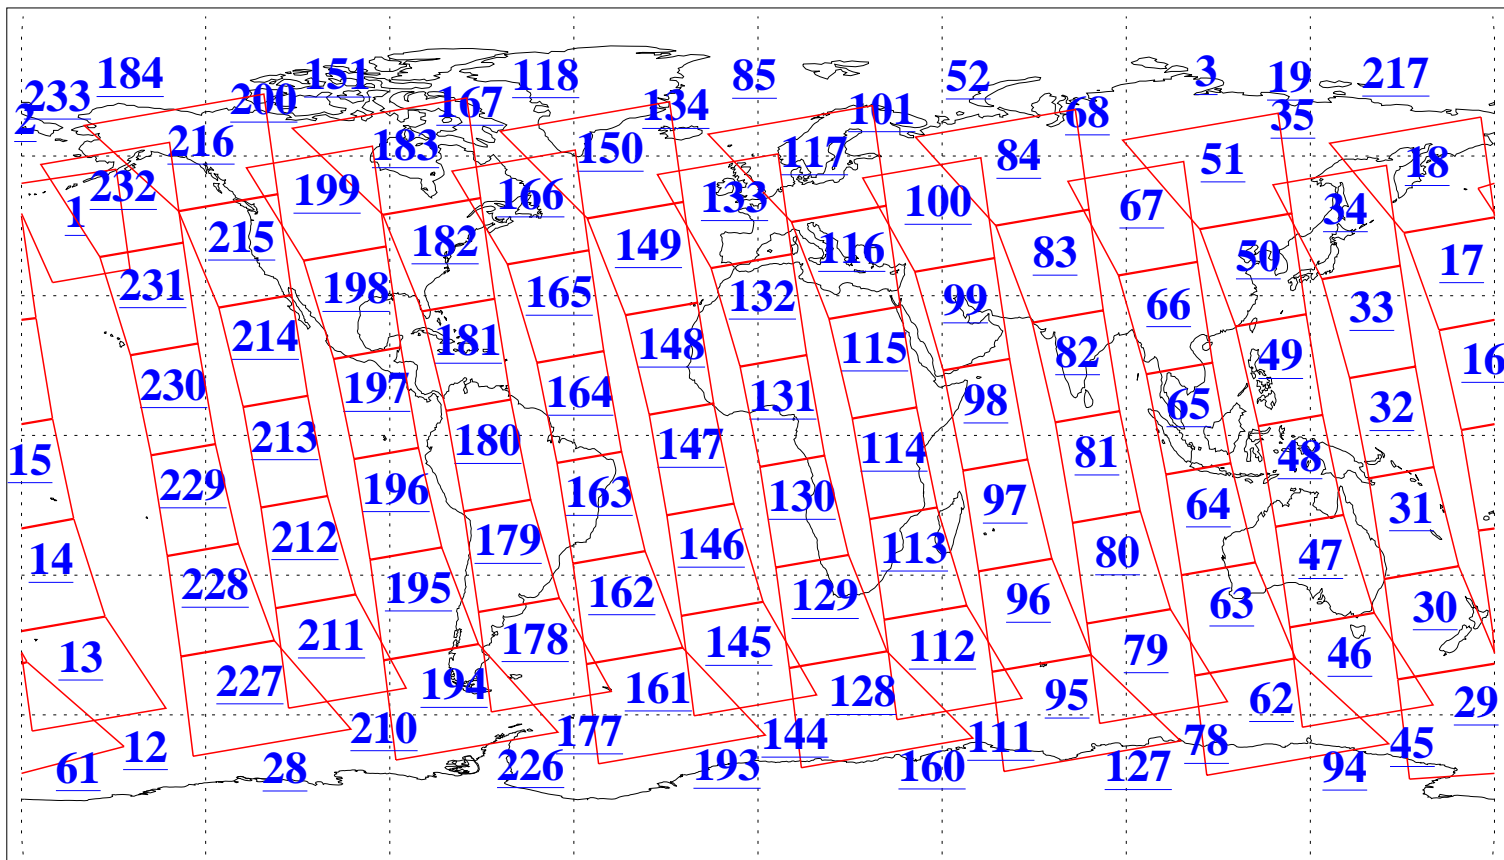

L1B Availability
AMSU Granules: 240
HSB Granules: 0
AIRS Granules: 240

15 Mar 2013
DoY 74
Aqua Day 3968
Granules: 1 to 120

Granules: 121 to 240

Legend: AMSU Available, HSB Available, AIRS Available

L1B Availability
AMSU Granules: 240
HSB Granules: 0
AIRS Granules: 240

15 Mar 2013
DoY 74
Aqua Day 3968

Ascending Granules

Descending Granules

Legend: AMSU Available, HSB Available, AIRS Available

L1B Availability
 AMSU Granules: 240
 HSB Granules: 0
 AIRS Granules: 240

15 Mar 2013
 DoY 74
 Aqua Day 3968

Northern Hemisphere Granules

Southern Hemisphere Granules

Legend: AMSU Available, HSB Available, AIRS Available