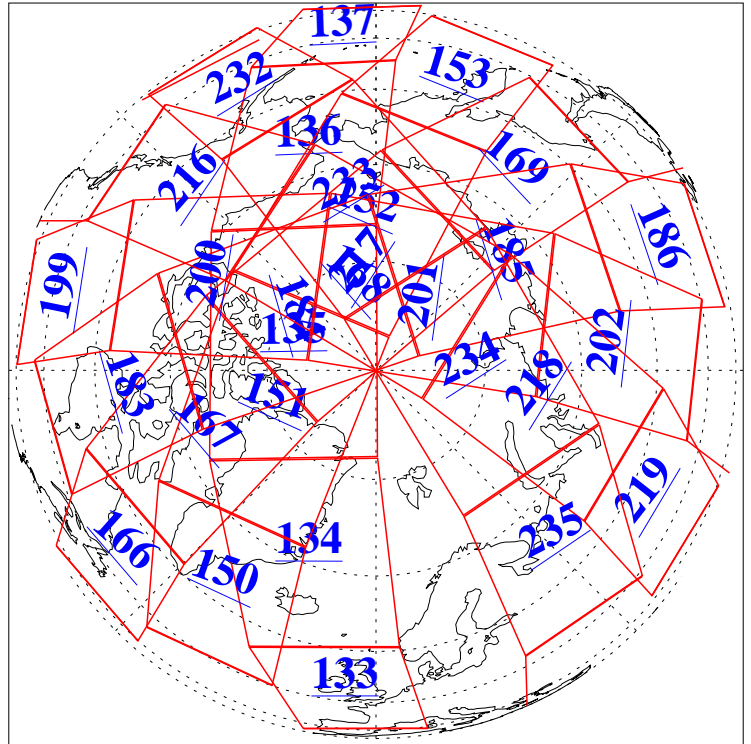

15 Mar 2013
DoY 74
Aqua Day 3968

Ascending Granules

Descending Granules

Legend: AMSU Available, HSB Available, AIRS Available

L1B Availability
 AMSU Granules: 240
 HSB Granules: 0
 AIRS Granules: 240

15 Mar 2013
 DoY 74
 Aqua Day 3968

Northern Hemisphere Granules

Southern Hemisphere Granules

Legend: AMSU Available, HSB Available, AIRS Available