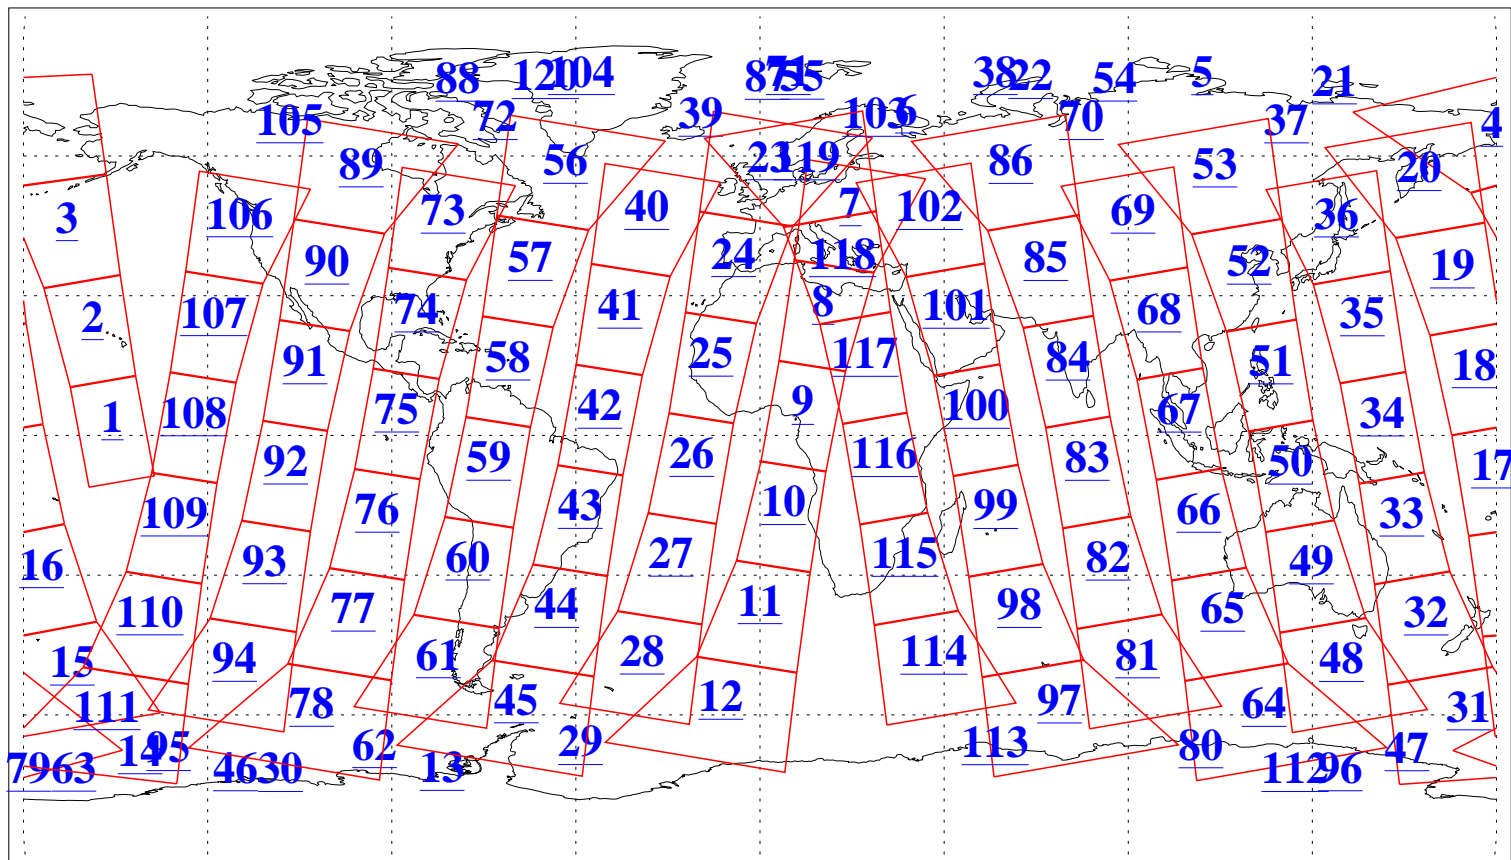

L1B Availability
AMSU Granules: 240
HSB Granules: 0
AIRS Granules: 240

13 Mar 2013
DoY 72
Aqua Day 3966
Granules: 1 to 120

Granules: 121 to 240

Legend: AMSU Available, HSB Available, AIRS Available

L1B Availability
AMSU Granules: 240
HSB Granules: 0
AIRS Granules: 240

13 Mar 2013
DoY 72
Aqua Day 3966
Ascending Granules

Descending Granules

Legend: AMSU Available, HSB Available, AIRS Available

L1B Availability
 AMSU Granules: 240
 HSB Granules: 0
 AIRS Granules: 240

13 Mar 2013
 DoY 72
 Aqua Day 3966

Northern Hemisphere Granules

Southern Hemisphere Granules

Legend: AMSU Available, HSB Available, AIRS Available