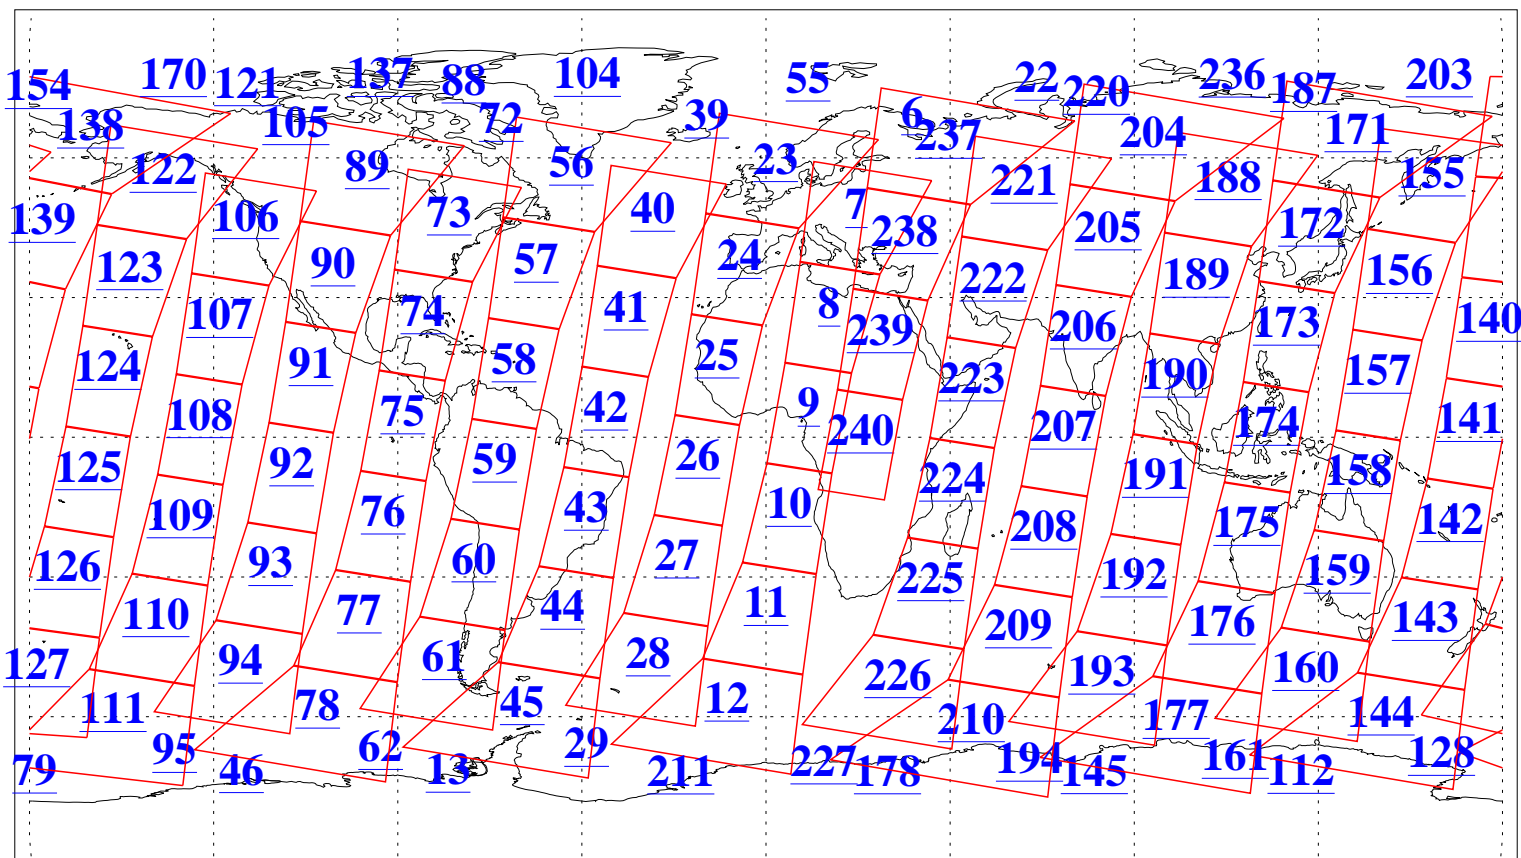

L1B Availability
AMSU Granules: 240
HSB Granules: 0
AIRS Granules: 240

13 Mar 2013
DoY 72
Aqua Day 3966
Granules: 1 to 120

Granules: 121 to 240

Legend: AMSU Available, HSB Available, AIRS Available

L1B Availability
AMSU Granules: 240
HSB Granules: 0
AIRS Granules: 240

13 Mar 2013
DoY 72
Aqua Day 3966
Ascending Granules

Descending Granules

Legend: AMSU Available, HSB Available, AIRS Available

L1B Availability
 AMSU Granules: 240
 HSB Granules: 0
 AIRS Granules: 240

13 Mar 2013
 DoY 72
 Aqua Day 3966

Northern Hemisphere Granules

Southern Hemisphere Granules

Legend: AMSU Available, HSB Available, AIRS Available