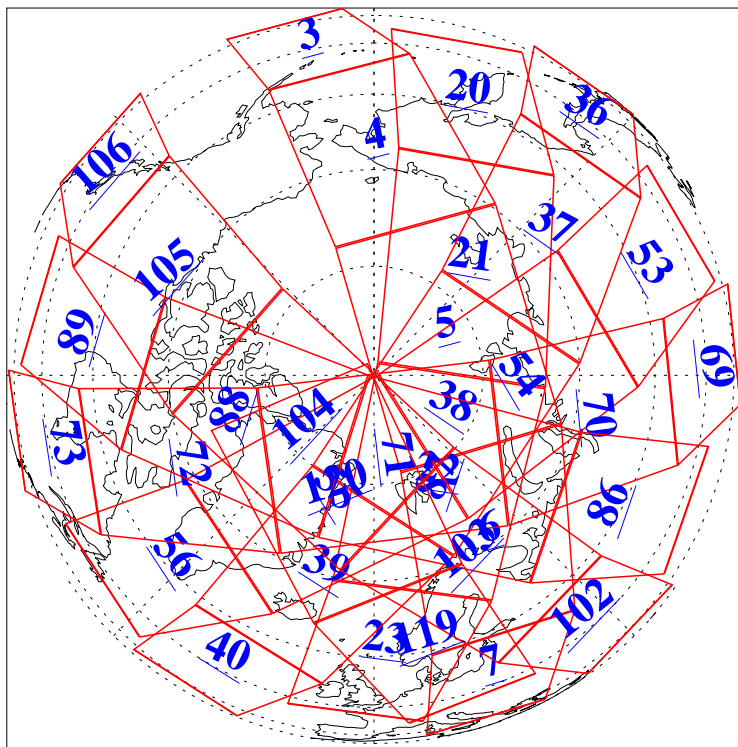

13 Mar 2013
DoY 72
Aqua Day 3966
Ascending Granules

Descending Granules

Legend: AMSU Available, HSB Available, AIRS Available

L1B Availability
 AMSU Granules: 240
 HSB Granules: 0
 AIRS Granules: 240

13 Mar 2013
 DoY 72
 Aqua Day 3966

Northern Hemisphere Granules

Southern Hemisphere Granules

Legend: AMSU Available, HSB Available, AIRS Available