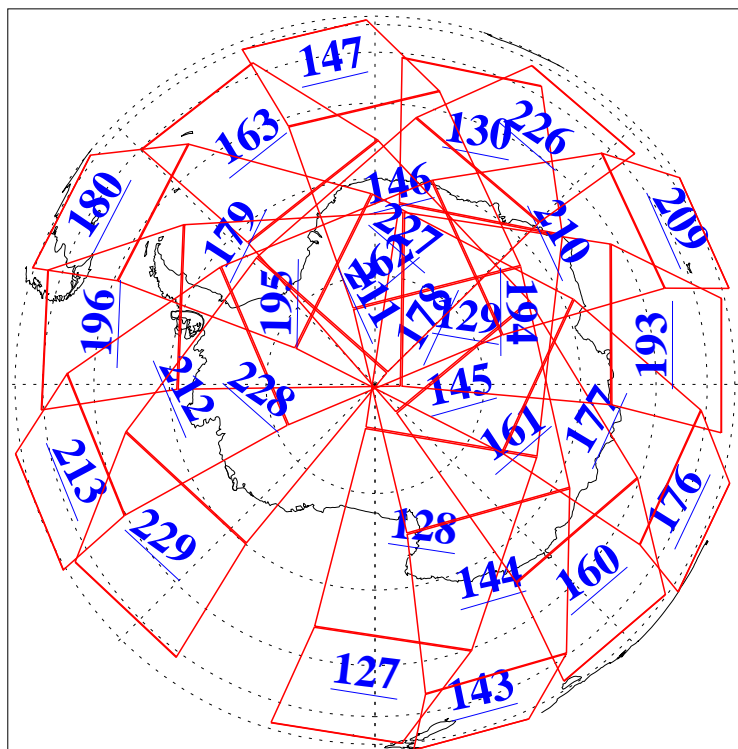

L1B Availability
AMSU Granules: 240
HSB Granules: 0
AIRS Granules: 240

13 Mar 2013
DoY 72
Aqua Day 3966
Granules: 1 to 120

Granules: 121 to 240

Legend: AMSU Available, HSB Available, AIRS Available

L1B Availability
AMSU Granules: 240
HSB Granules: 0
AIRS Granules: 240

13 Mar 2013
DoY 72
Aqua Day 3966
Ascending Granules

Descending Granules

Legend: AMSU Available, HSB Available, AIRS Available

L1B Availability
 AMSU Granules: 240
 HSB Granules: 0
 AIRS Granules: 240

13 Mar 2013
 DoY 72
 Aqua Day 3966

Northern Hemisphere Granules

Southern Hemisphere Granules

Legend: AMSU Available, HSB Available, AIRS Available