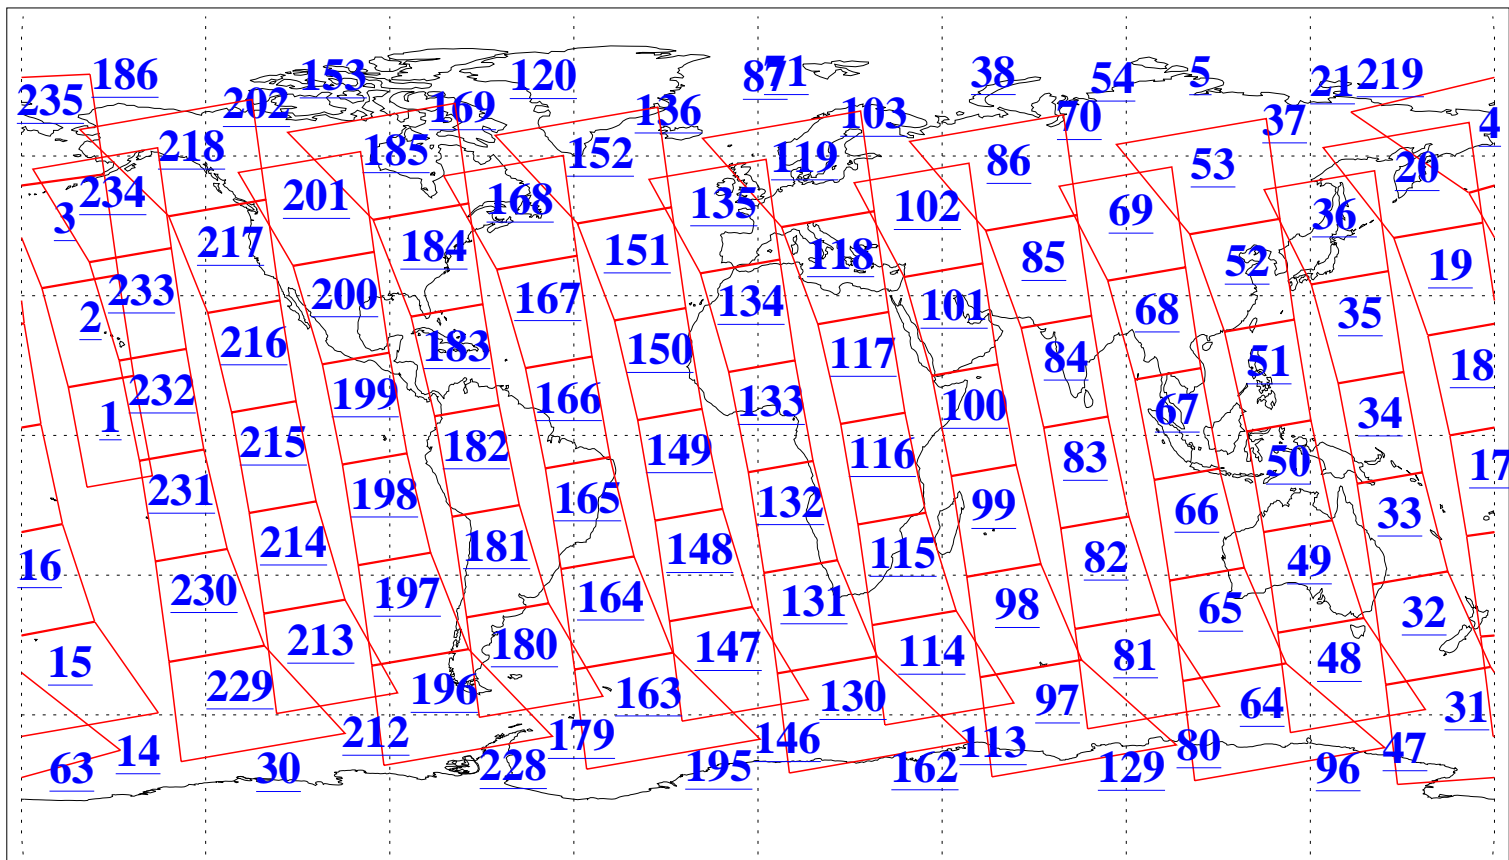

L1B Availability
AMSU Granules: 240
HSB Granules: 0
AIRS Granules: 240

13 Mar 2013
DoY 72
Aqua Day 3966
Granules: 1 to 120

Granules: 121 to 240

Legend: AMSU Available, HSB Available, AIRS Available

L1B Availability
AMSU Granules: 240
HSB Granules: 0
AIRS Granules: 240

13 Mar 2013
DoY 72
Aqua Day 3966
Ascending Granules

Descending Granules

Legend: AMSU Available, HSB Available, AIRS Available

L1B Availability
 AMSU Granules: 240
 HSB Granules: 0
 AIRS Granules: 240

13 Mar 2013
 DoY 72
 Aqua Day 3966

Northern Hemisphere Granules

Southern Hemisphere Granules

Legend: AMSU Available, HSB Available, AIRS Available