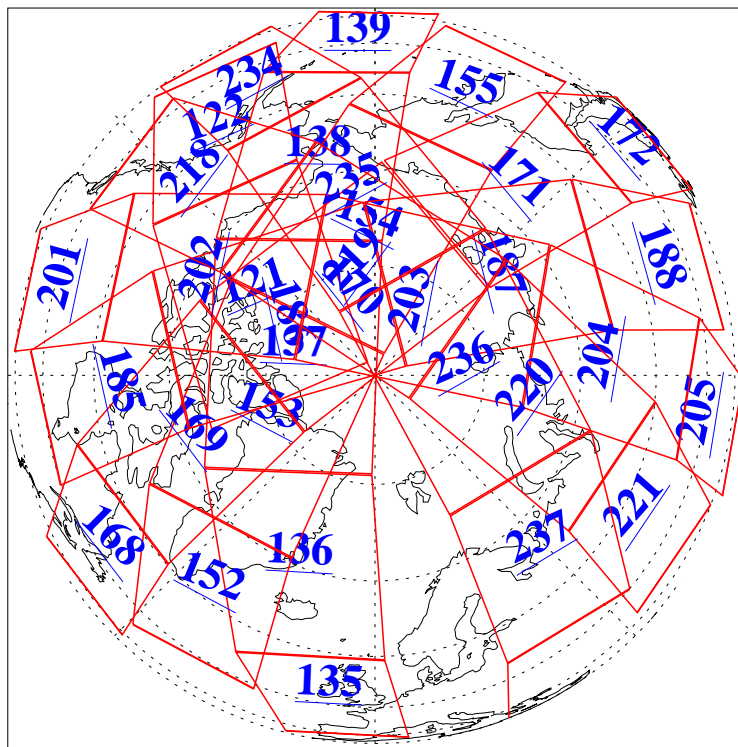

13 Mar 2013
DoY 72
Aqua Day 3966
Ascending Granules

Descending Granules

Legend: AMSU Available, HSB Available, AIRS Available

L1B Availability
 AMSU Granules: 240
 HSB Granules: 0
 AIRS Granules: 240

13 Mar 2013
 DoY 72
 Aqua Day 3966

Northern Hemisphere Granules

Southern Hemisphere Granules

Legend: AMSU Available, HSB Available, AIRS Available