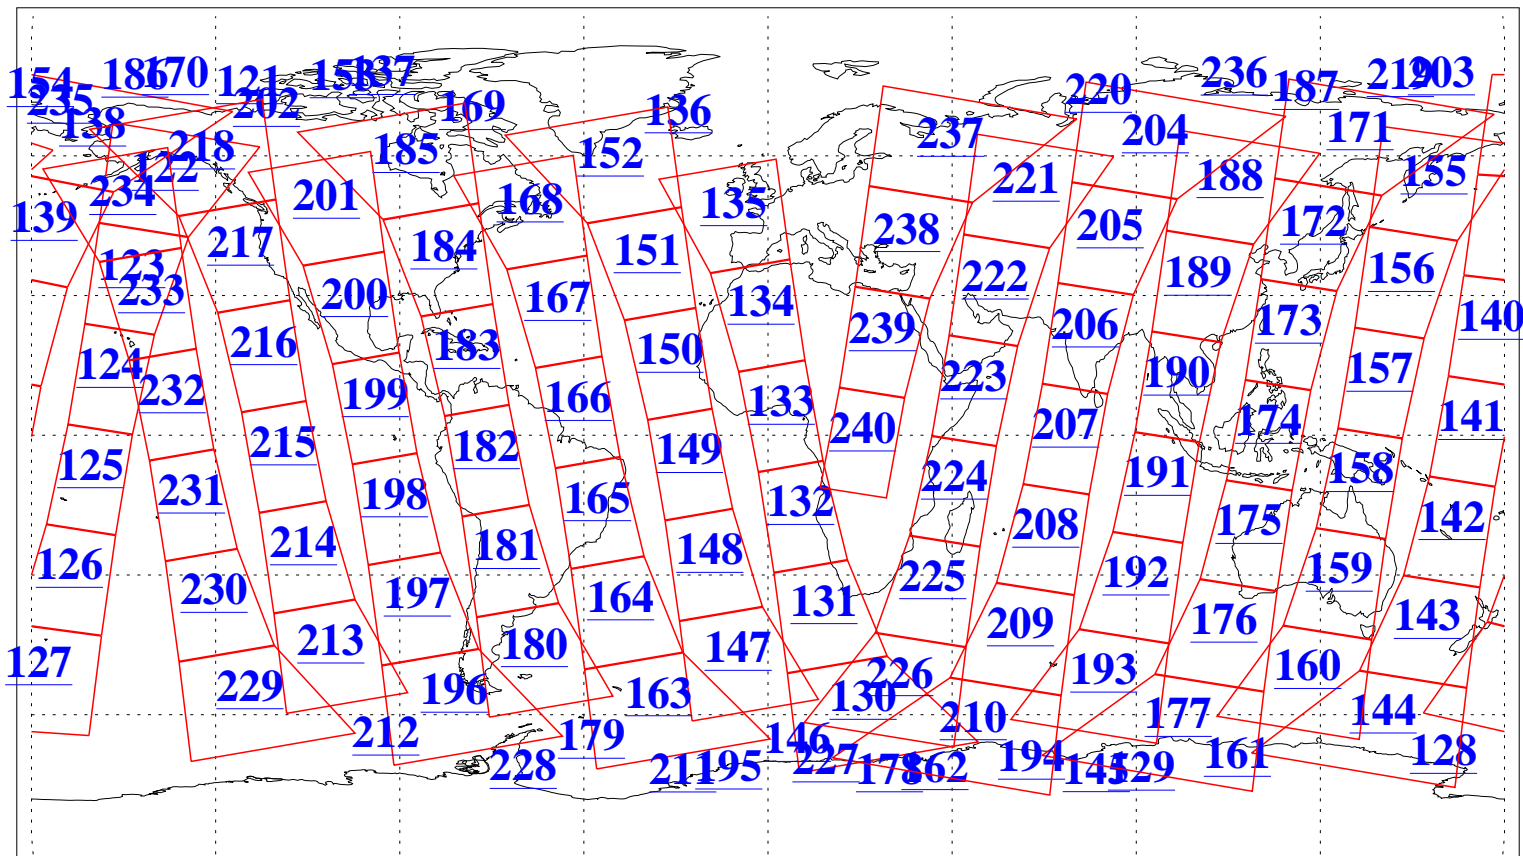

L1B Availability
AMSU Granules: 240
HSB Granules: 0
AIRS Granules: 240

13 Mar 2013
DoY 72
Aqua Day 3966
Granules: 1 to 120

Granules: 121 to 240

Legend: AMSU Available, HSB Available, AIRS Available

L1B Availability
AMSU Granules: 240
HSB Granules: 0
AIRS Granules: 240

13 Mar 2013
DoY 72
Aqua Day 3966
Ascending Granules

Descending Granules

Legend: AMSU Available, HSB Available, AIRS Available

L1B Availability
 AMSU Granules: 240
 HSB Granules: 0
 AIRS Granules: 240

13 Mar 2013
 DoY 72
 Aqua Day 3966

Northern Hemisphere Granules

Southern Hemisphere Granules

Legend: AMSU Available, HSB Available, AIRS Available