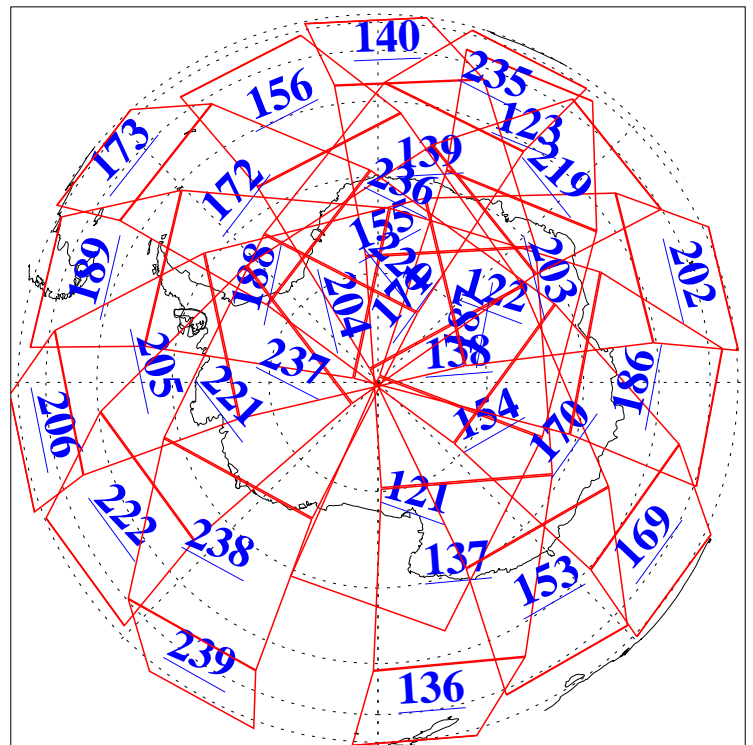

L1B Availability
AMSU Granules: 240
HSB Granules: 0
AIRS Granules: 240

12 Mar 2013
DoY 71
Aqua Day 3965
Granules: 1 to 120

Granules: 121 to 240

Legend: AMSU Available, HSB Available, AIRS Available

L1B Availability
AMSU Granules: 240
HSB Granules: 0
AIRS Granules: 240

12 Mar 2013
DoY 71
Aqua Day 3965
Ascending Granules

Descending Granules

Legend: AMSU Available, HSB Available, AIRS Available

L1B Availability
AMSU Granules: 240
HSB Granules: 0
AIRS Granules: 240

12 Mar 2013
DoY 71
Aqua Day 3965

Northern Hemisphere Granules

Southern Hemisphere Granules

Legend: AMSU Available, HSB Available, AIRS Available