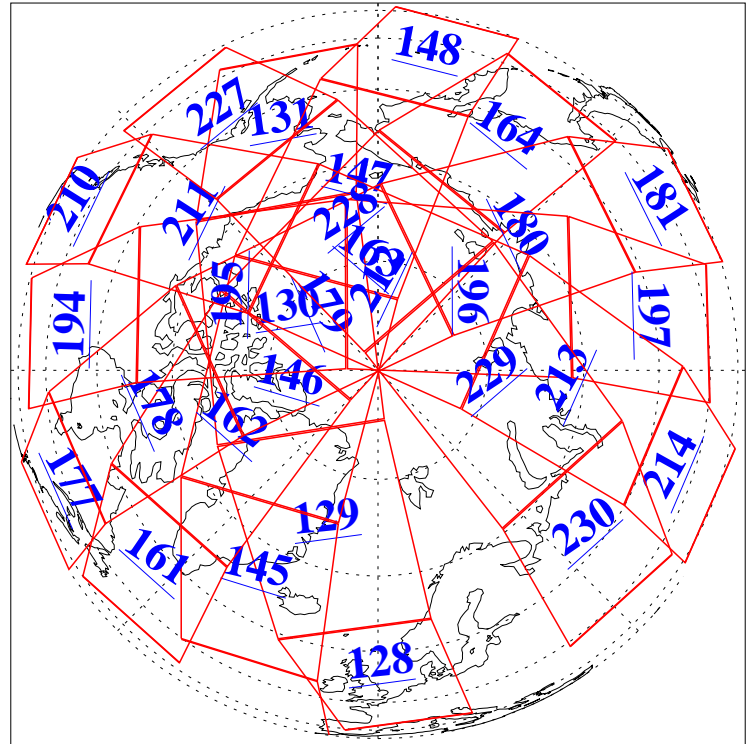

L1B Availability
AMSU Granules: 240
HSB Granules: 0
AIRS Granules: 240

12 Mar 2013
DoY 71
Aqua Day 3965
Granules: 1 to 120

Granules: 121 to 240

Legend: AMSU Available, HSB Available, AIRS Available

L1B Availability
AMSU Granules: 240
HSB Granules: 0
AIRS Granules: 240

12 Mar 2013
DoY 71
Aqua Day 3965
Ascending Granules

Descending Granules

Legend: AMSU Available, HSB Available, AIRS Available

L1B Availability
AMSU Granules: 240
HSB Granules: 0
AIRS Granules: 240

12 Mar 2013
DoY 71
Aqua Day 3965

Northern Hemisphere Granules

Southern Hemisphere Granules

Legend: AMSU Available, HSB Available, AIRS Available