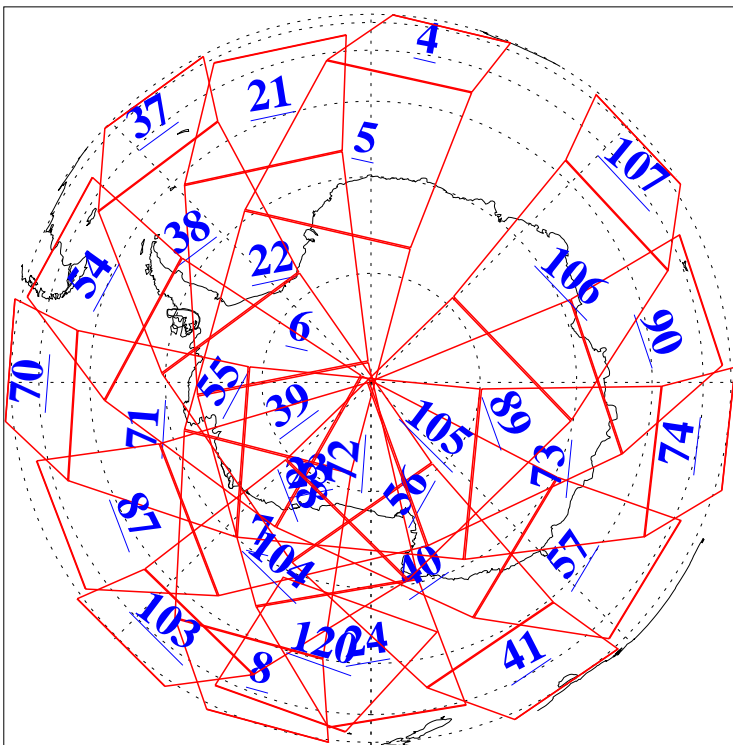

L1B Availability
AMSU Granules: 240
HSB Granules: 0
AIRS Granules: 240

12 Mar 2013
DoY 71
Aqua Day 3965
Granules: 1 to 120

Granules: 121 to 240

Legend: AMSU Available, HSB Available, AIRS Available

L1B Availability
AMSU Granules: 240
HSB Granules: 0
AIRS Granules: 240

12 Mar 2013
DoY 71
Aqua Day 3965
Ascending Granules

Descending Granules

Legend: AMSU Available, HSB Available, AIRS Available

L1B Availability
AMSU Granules: 240
HSB Granules: 0
AIRS Granules: 240

12 Mar 2013
DoY 71
Aqua Day 3965

Northern Hemisphere Granules

Southern Hemisphere Granules

Legend: AMSU Available, HSB Available, AIRS Available