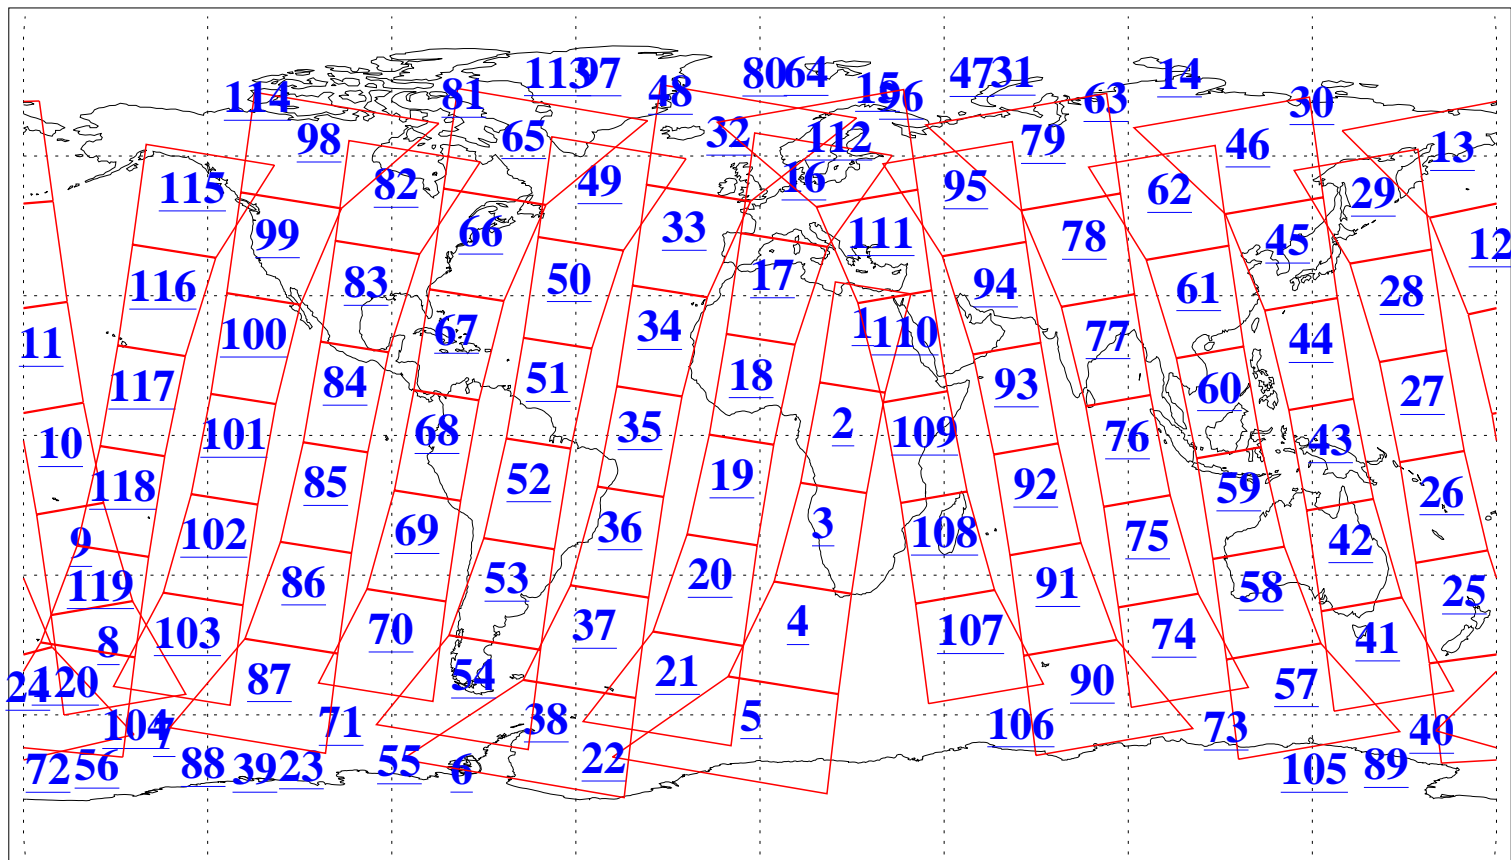

L1B Availability
AMSU Granules: 240
HSB Granules: 0
AIRS Granules: 240

12 Mar 2013
DoY 71
Aqua Day 3965
Granules: 1 to 120

Granules: 121 to 240

Legend: AMSU Available, HSB Available, AIRS Available

L1B Availability
AMSU Granules: 240
HSB Granules: 0
AIRS Granules: 240

12 Mar 2013
DoY 71
Aqua Day 3965
Ascending Granules

Descending Granules

Legend: AMSU Available, HSB Available, AIRS Available

L1B Availability
AMSU Granules: 240
HSB Granules: 0
AIRS Granules: 240

12 Mar 2013
DoY 71
Aqua Day 3965

Northern Hemisphere Granules

Southern Hemisphere Granules

Legend: AMSU Available, HSB Available, AIRS Available