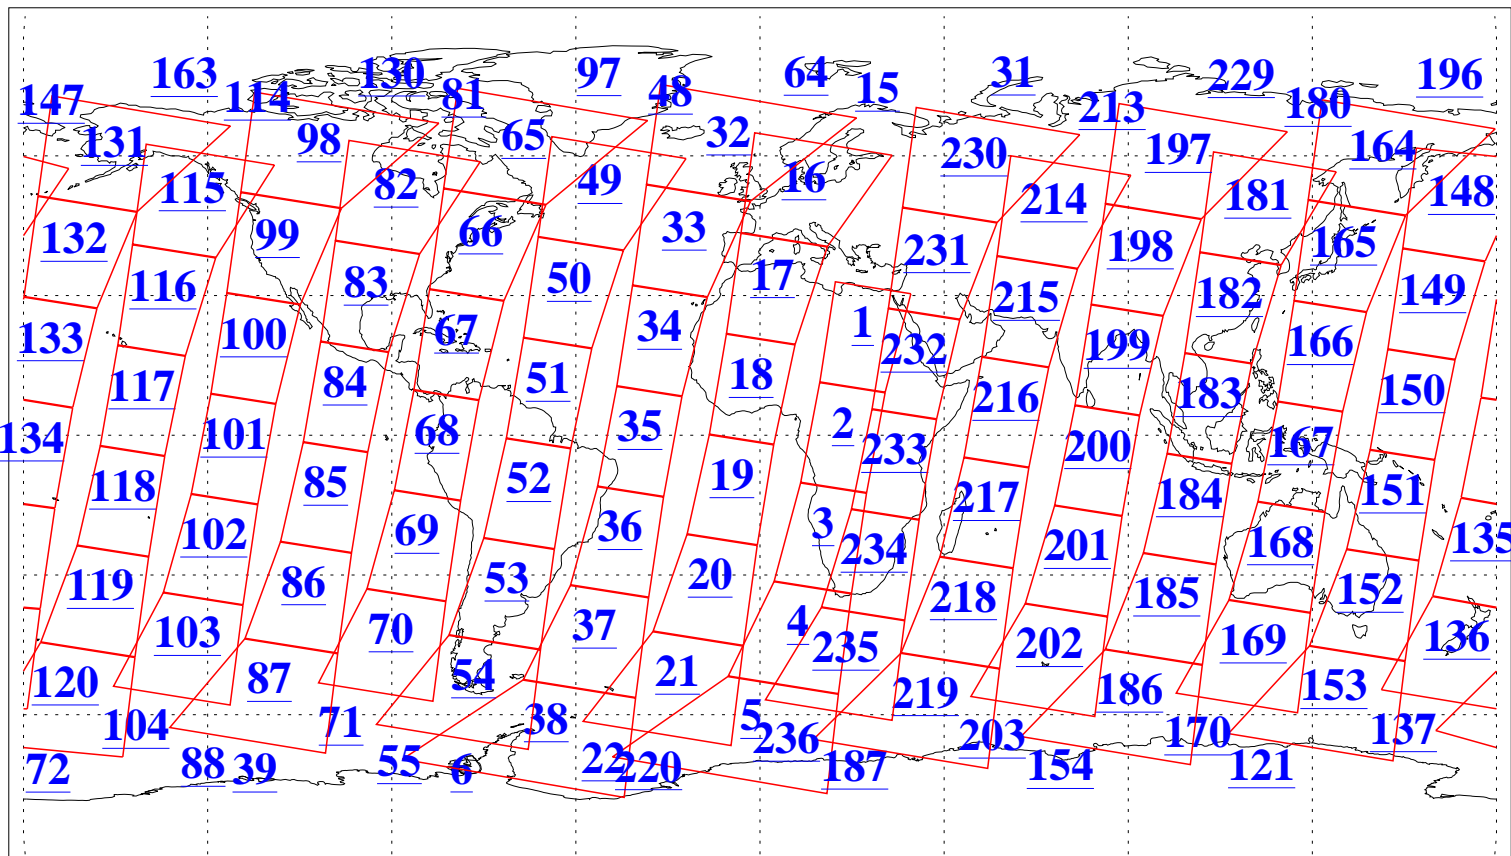

L1B Availability
AMSU Granules: 240
HSB Granules: 0
AIRS Granules: 240

12 Mar 2013
DoY 71
Aqua Day 3965
Granules: 1 to 120

Granules: 121 to 240

Legend: AMSU Available, HSB Available, AIRS Available

L1B Availability
AMSU Granules: 240
HSB Granules: 0
AIRS Granules: 240

12 Mar 2013
DoY 71
Aqua Day 3965
Ascending Granules

Descending Granules

Legend: AMSU Available, HSB Available, AIRS Available

L1B Availability
AMSU Granules: 240
HSB Granules: 0
AIRS Granules: 240

12 Mar 2013
DoY 71
Aqua Day 3965

Northern Hemisphere Granules

Southern Hemisphere Granules

Legend: AMSU Available, HSB Available, AIRS Available