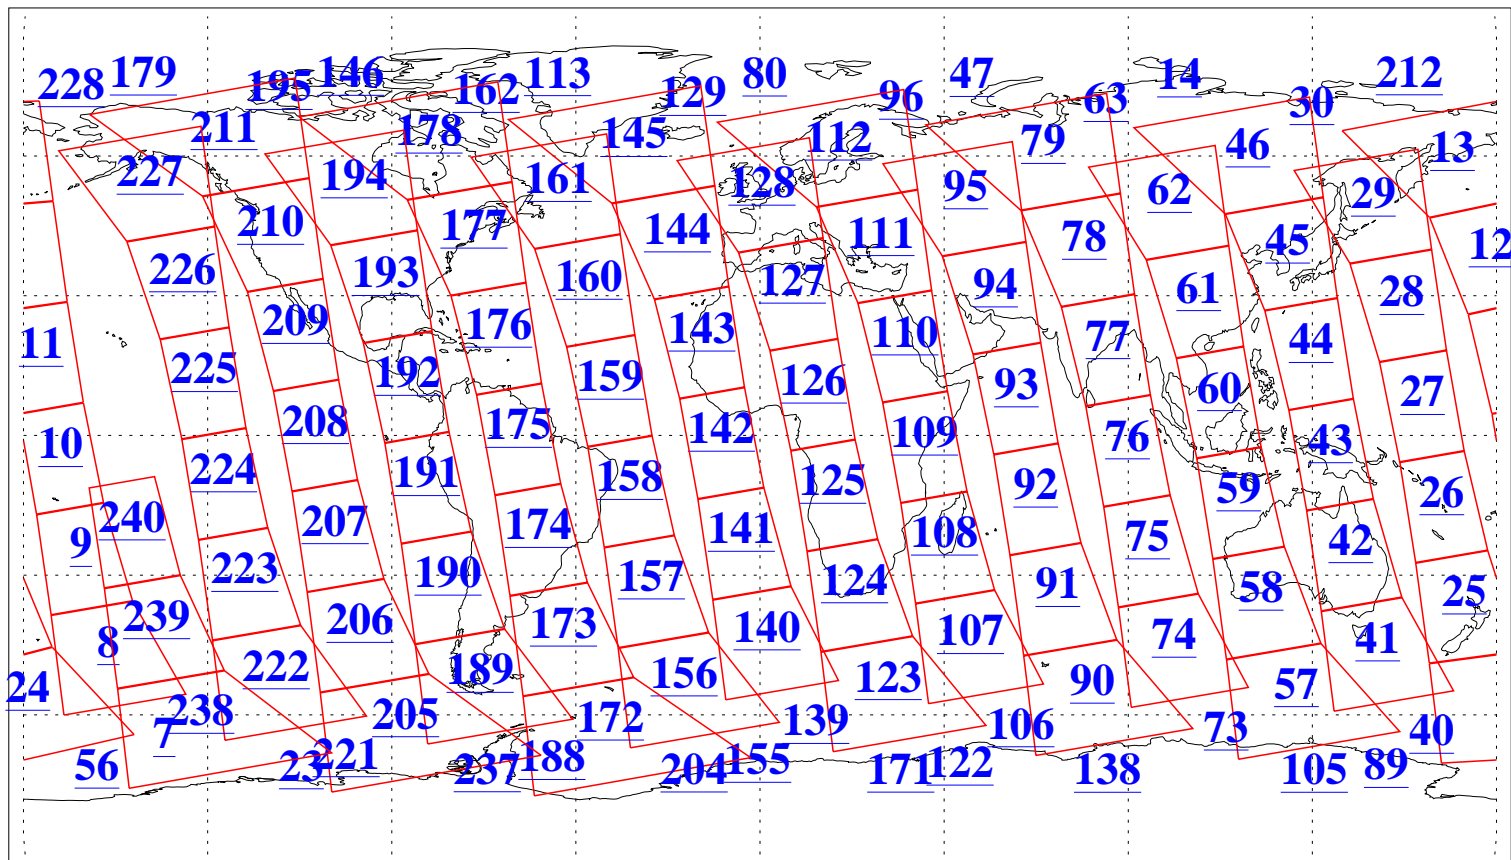

L1B Availability
AMSU Granules: 240
HSB Granules: 0
AIRS Granules: 240

12 Mar 2013
DoY 71
Aqua Day 3965
Granules: 1 to 120

Granules: 121 to 240

Legend: AMSU Available, HSB Available, AIRS Available

L1B Availability
AMSU Granules: 240
HSB Granules: 0
AIRS Granules: 240

12 Mar 2013
DoY 71
Aqua Day 3965
Ascending Granules

Descending Granules

Legend: AMSU Available, HSB Available, AIRS Available

L1B Availability
AMSU Granules: 240
HSB Granules: 0
AIRS Granules: 240

12 Mar 2013
DoY 71
Aqua Day 3965

Northern Hemisphere Granules

Southern Hemisphere Granules

Legend: AMSU Available, HSB Available, AIRS Available