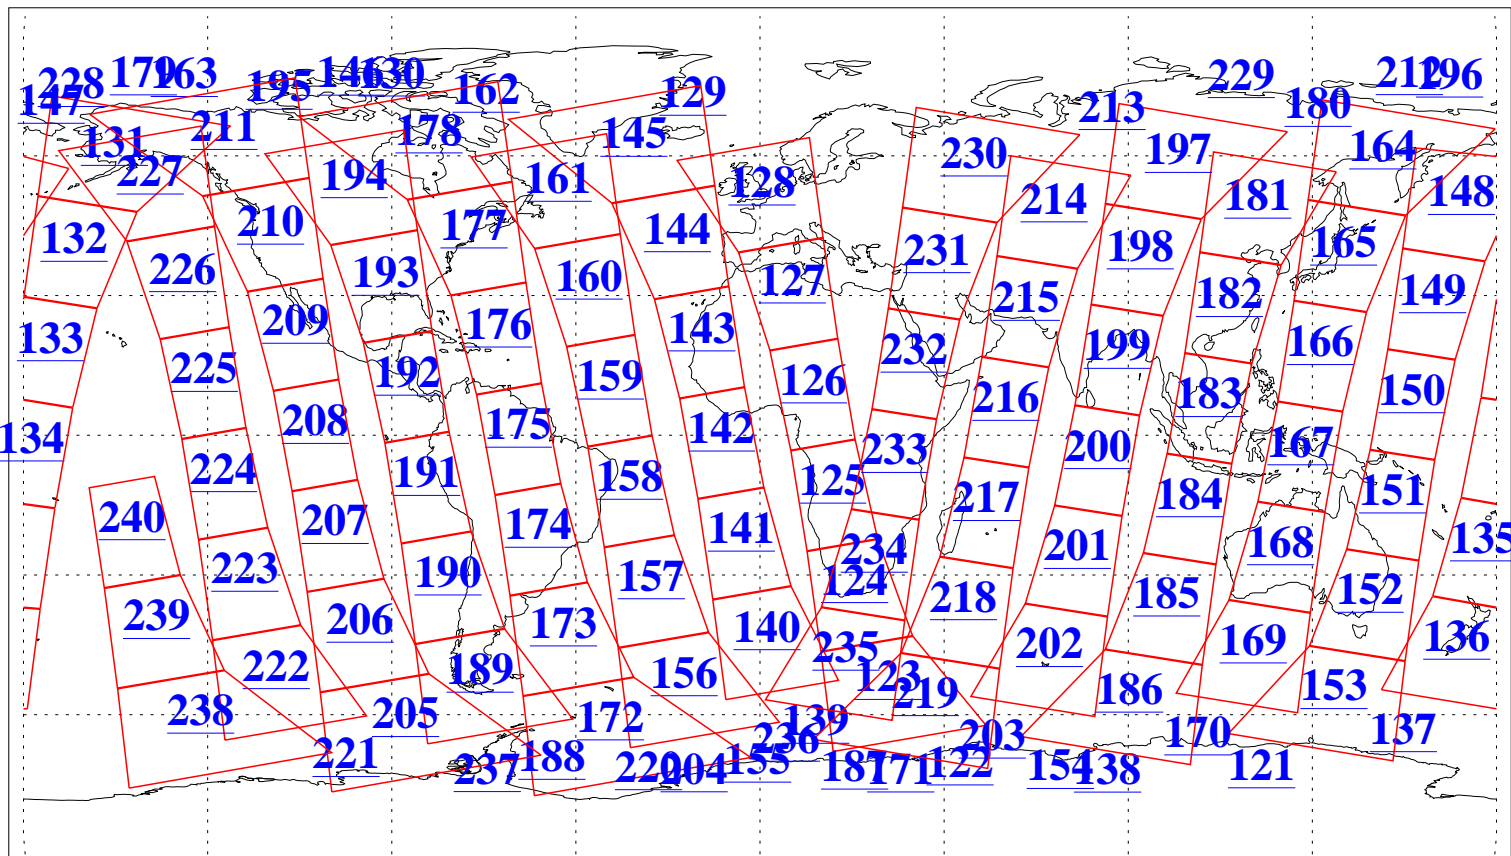

L1B Availability
AMSU Granules: 240
HSB Granules: 0
AIRS Granules: 240

12 Mar 2013
DoY 71
Aqua Day 3965
Granules: 1 to 120

Granules: 121 to 240

Legend: AMSU Available, HSB Available, AIRS Available

L1B Availability
AMSU Granules: 240
HSB Granules: 0
AIRS Granules: 240

12 Mar 2013
DoY 71
Aqua Day 3965
Ascending Granules

Descending Granules

Legend: AMSU Available, HSB Available, AIRS Available

L1B Availability
AMSU Granules: 240
HSB Granules: 0
AIRS Granules: 240

12 Mar 2013
DoY 71
Aqua Day 3965

Northern Hemisphere Granules

Southern Hemisphere Granules

Legend: AMSU Available, HSB Available, AIRS Available