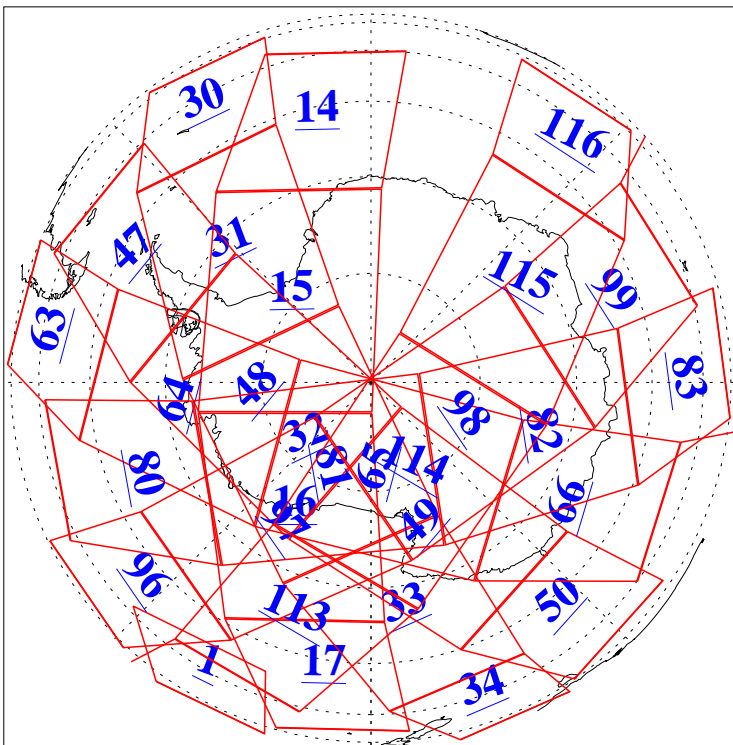

L1B Availability  
AMSU Granules: 240  
HSB Granules: 0  
AIRS Granules: 240

11 Mar 2013  
DoY 70  
Aqua Day 3964  
Granules: 1 to 120

Granules: 121 to 240

Legend: AMSU Available, HSB Available, AIRS Available

L1B Availability  
AMSU Granules: 240  
HSB Granules: 0  
AIRS Granules: 240

11 Mar 2013  
DoY 70  
Aqua Day 3964  
Ascending Granules

Descending Granules

Legend: AMSU Available, HSB Available, AIRS Available

L1B Availability  
 AMSU Granules: 240  
 HSB Granules: 0  
 AIRS Granules: 240

11 Mar 2013  
 DoY 70  
 Aqua Day 3964

Northern Hemisphere Granules

Southern Hemisphere Granules

Legend: AMSU Available, HSB Available, AIRS Available