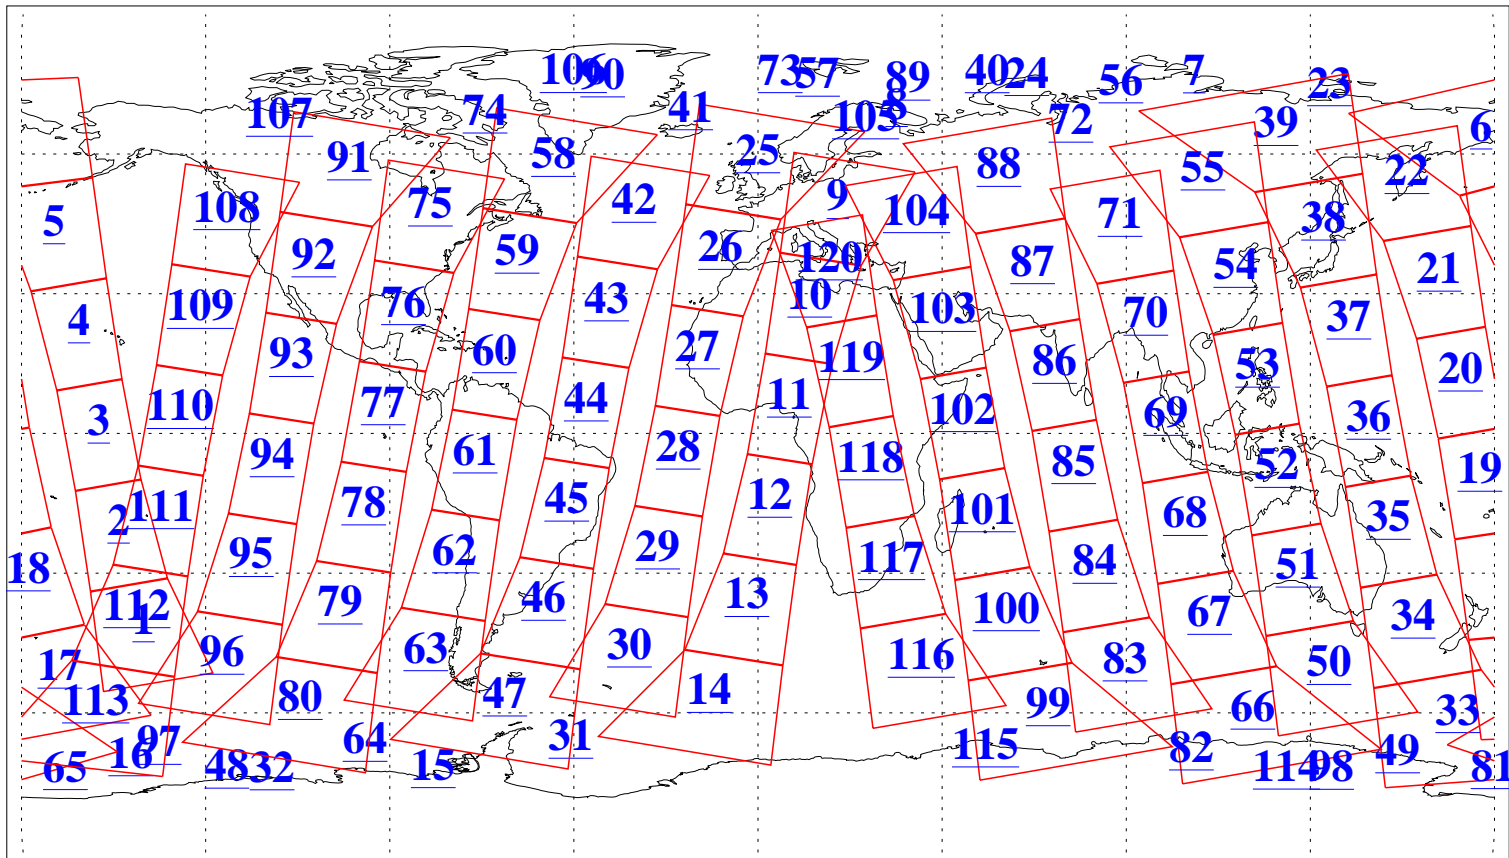

L1B Availability  
AMSU Granules: 240  
HSB Granules: 0  
AIRS Granules: 240

11 Mar 2013  
DoY 70  
Aqua Day 3964  
Granules: 1 to 120

Granules: 121 to 240

Legend: AMSU Available, HSB Available, AIRS Available

L1B Availability  
AMSU Granules: 240  
HSB Granules: 0  
AIRS Granules: 240

11 Mar 2013  
DoY 70  
Aqua Day 3964  
Ascending Granules

Descending Granules

Legend: AMSU Available, HSB Available, AIRS Available

L1B Availability  
 AMSU Granules: 240  
 HSB Granules: 0  
 AIRS Granules: 240

11 Mar 2013  
 DoY 70  
 Aqua Day 3964

Northern Hemisphere Granules

Southern Hemisphere Granules

Legend: AMSU Available, HSB Available, AIRS Available