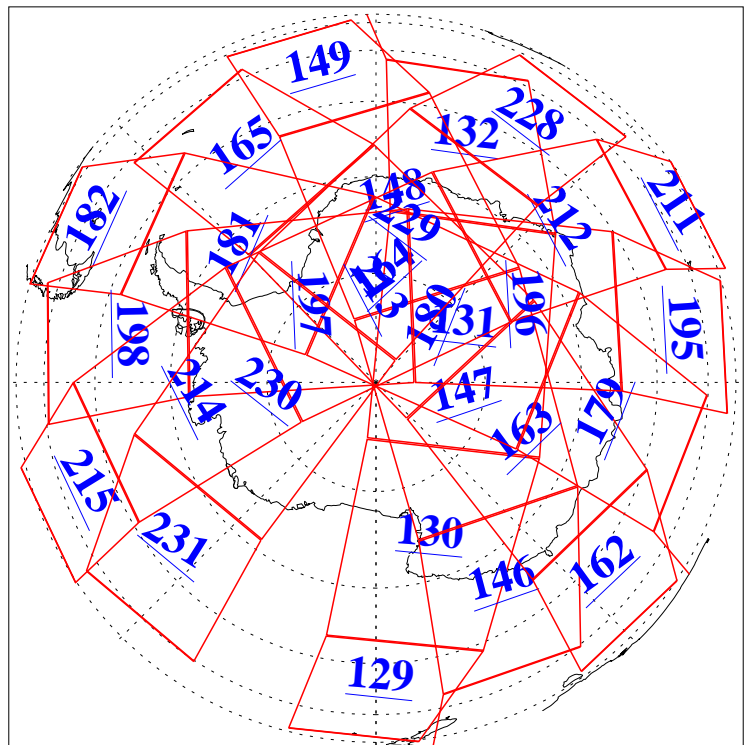

L1B Availability  
AMSU Granules: 240  
HSB Granules: 0  
AIRS Granules: 240

11 Mar 2013  
DoY 70  
Aqua Day 3964  
Ascending Granules

Descending Granules

Legend: AMSU Available, HSB Available, AIRS Available

L1B Availability  
 AMSU Granules: 240  
 HSB Granules: 0  
 AIRS Granules: 240

11 Mar 2013  
 DoY 70  
 Aqua Day 3964

Northern Hemisphere Granules

Southern Hemisphere Granules

Legend: AMSU Available, HSB Available, AIRS Available