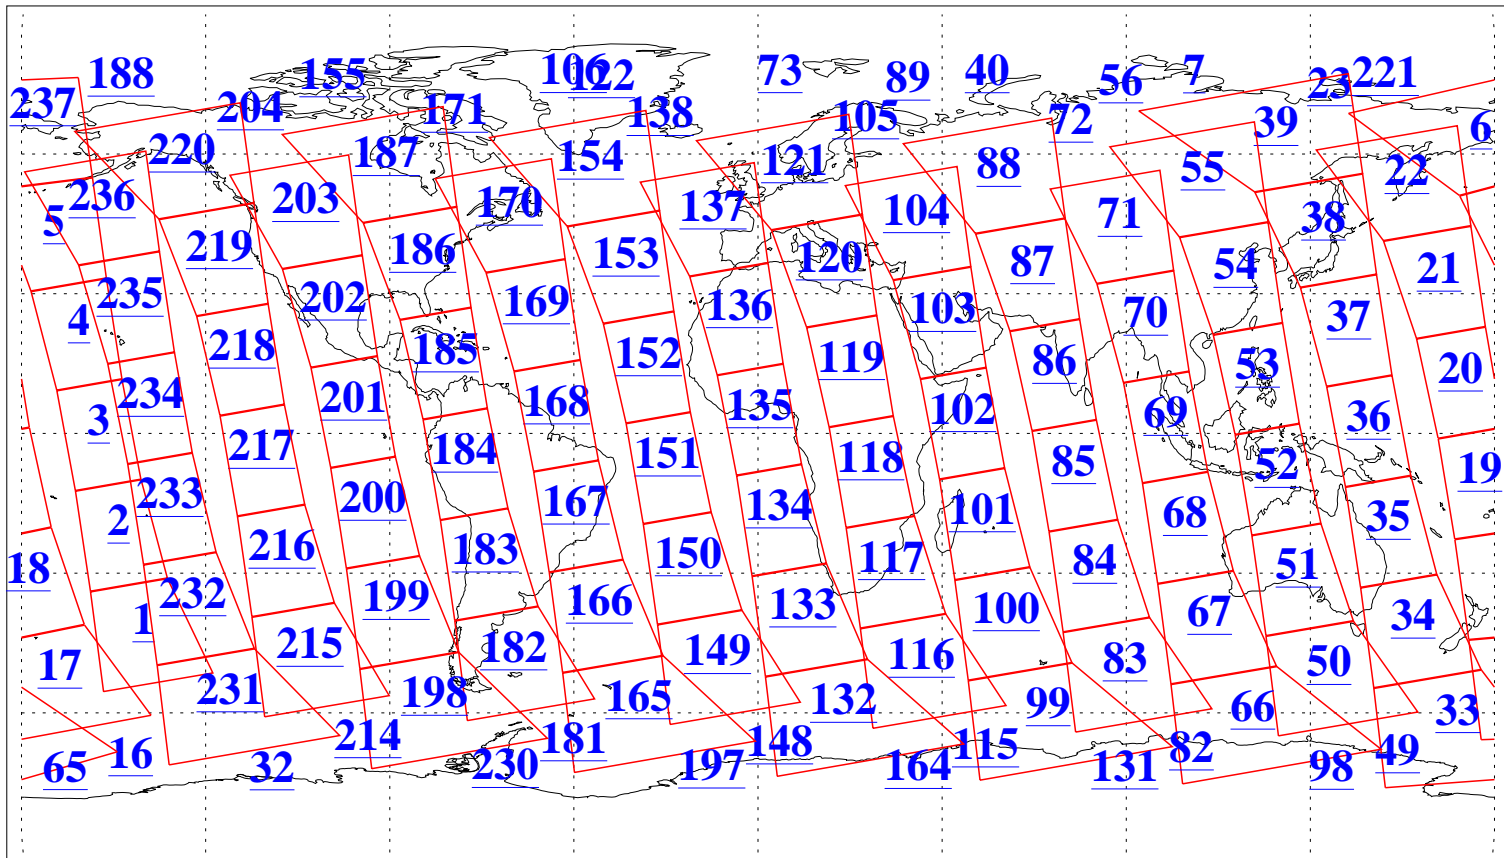

L1B Availability  
AMSU Granules: 240  
HSB Granules: 0  
AIRS Granules: 240

11 Mar 2013  
DoY 70  
Aqua Day 3964  
Granules: 1 to 120

Granules: 121 to 240

Legend: AMSU Available, HSB Available, AIRS Available

L1B Availability  
AMSU Granules: 240  
HSB Granules: 0  
AIRS Granules: 240

11 Mar 2013  
DoY 70  
Aqua Day 3964  
Ascending Granules

Descending Granules

Legend: AMSU Available, HSB Available, AIRS Available

L1B Availability  
 AMSU Granules: 240  
 HSB Granules: 0  
 AIRS Granules: 240

11 Mar 2013  
 DoY 70  
 Aqua Day 3964

Northern Hemisphere Granules

Southern Hemisphere Granules

Legend: AMSU Available, HSB Available, AIRS Available