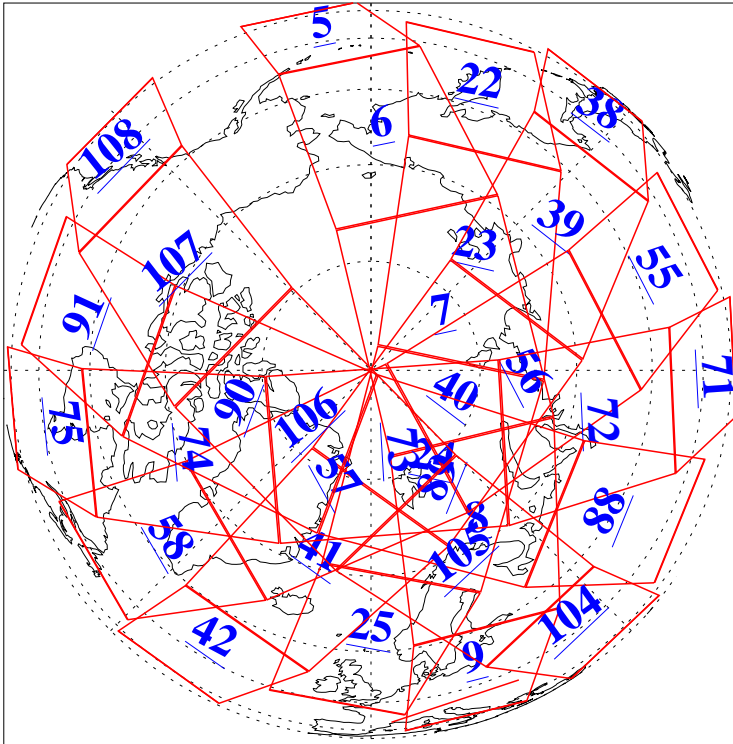

L1B Availability  
AMSU Granules: 240  
HSB Granules: 0  
AIRS Granules: 240

11 Mar 2013  
DoY 70  
Aqua Day 3964  
Granules: 1 to 120

Granules: 121 to 240

Legend: AMSU Available, HSB Available, AIRS Available

L1B Availability  
AMSU Granules: 240  
HSB Granules: 0  
AIRS Granules: 240

11 Mar 2013  
DoY 70  
Aqua Day 3964  
Ascending Granules

Descending Granules

Legend: AMSU Available, HSB Available, AIRS Available

L1B Availability  
 AMSU Granules: 240  
 HSB Granules: 0  
 AIRS Granules: 240

11 Mar 2013  
 DoY 70  
 Aqua Day 3964

Northern Hemisphere Granules

Southern Hemisphere Granules

Legend: AMSU Available, HSB Available, AIRS Available