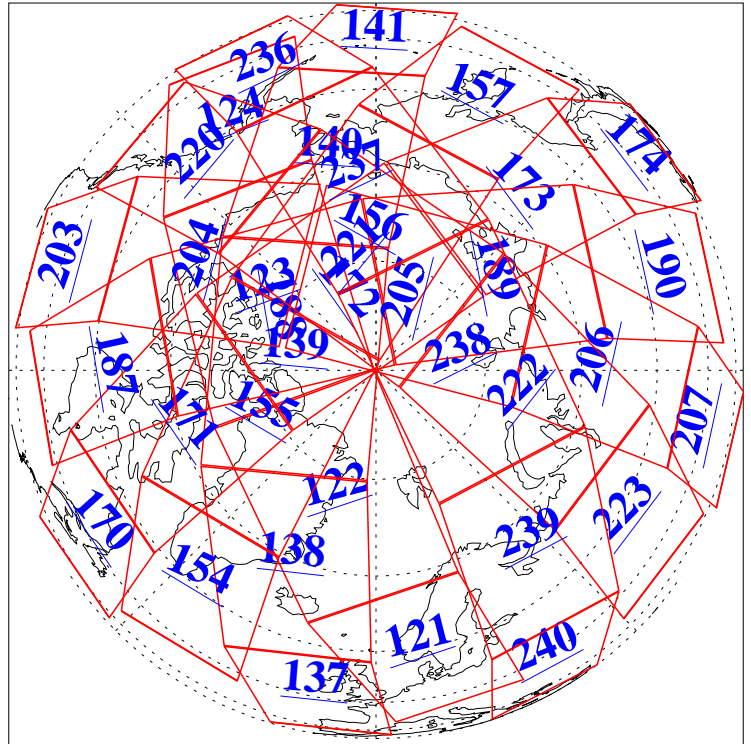

L1B Availability  
AMSU Granules: 240  
HSB Granules: 0  
AIRS Granules: 240

11 Mar 2013  
DoY 70  
Aqua Day 3964  
Ascending Granules

Descending Granules

Legend: AMSU Available, HSB Available, AIRS Available

L1B Availability  
 AMSU Granules: 240  
 HSB Granules: 0  
 AIRS Granules: 240

11 Mar 2013  
 DoY 70  
 Aqua Day 3964

Northern Hemisphere Granules

Southern Hemisphere Granules

Legend: AMSU Available, HSB Available, AIRS Available