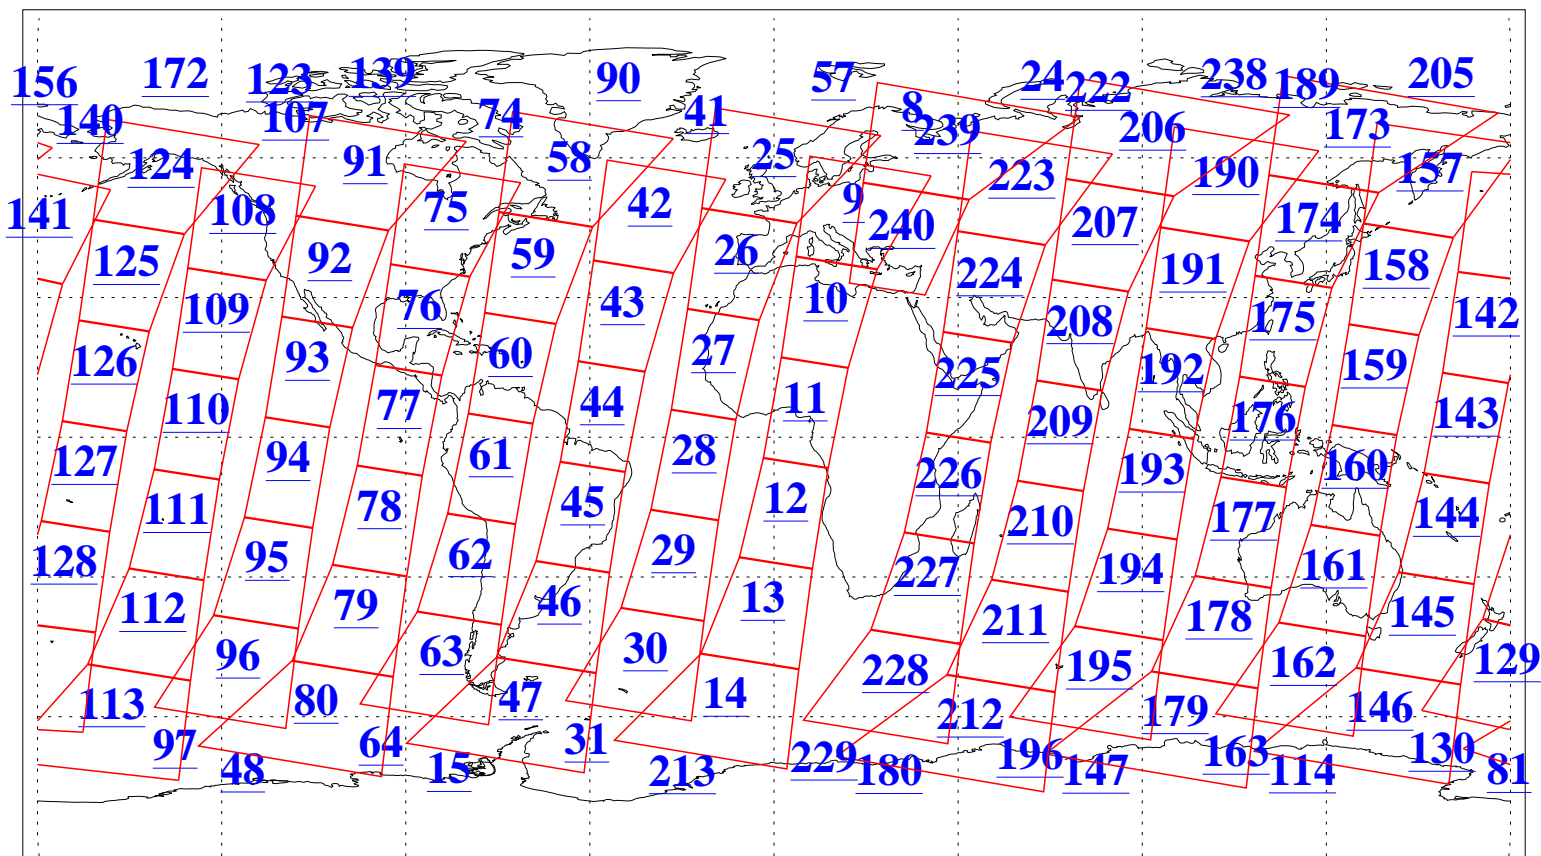

L1B Availability  
AMSU Granules: 240  
HSB Granules: 0  
AIRS Granules: 240

11 Mar 2013  
DoY 70  
Aqua Day 3964  
Granules: 1 to 120

Granules: 121 to 240

Legend: AMSU Available, HSB Available, AIRS Available

L1B Availability  
AMSU Granules: 240  
HSB Granules: 0  
AIRS Granules: 240

11 Mar 2013  
DoY 70  
Aqua Day 3964  
Ascending Granules

Descending Granules

Legend: AMSU Available, HSB Available, AIRS Available

L1B Availability  
 AMSU Granules: 240  
 HSB Granules: 0  
 AIRS Granules: 240

11 Mar 2013  
 DoY 70  
 Aqua Day 3964

Northern Hemisphere Granules

Southern Hemisphere Granules

Legend: AMSU Available, HSB Available, AIRS Available