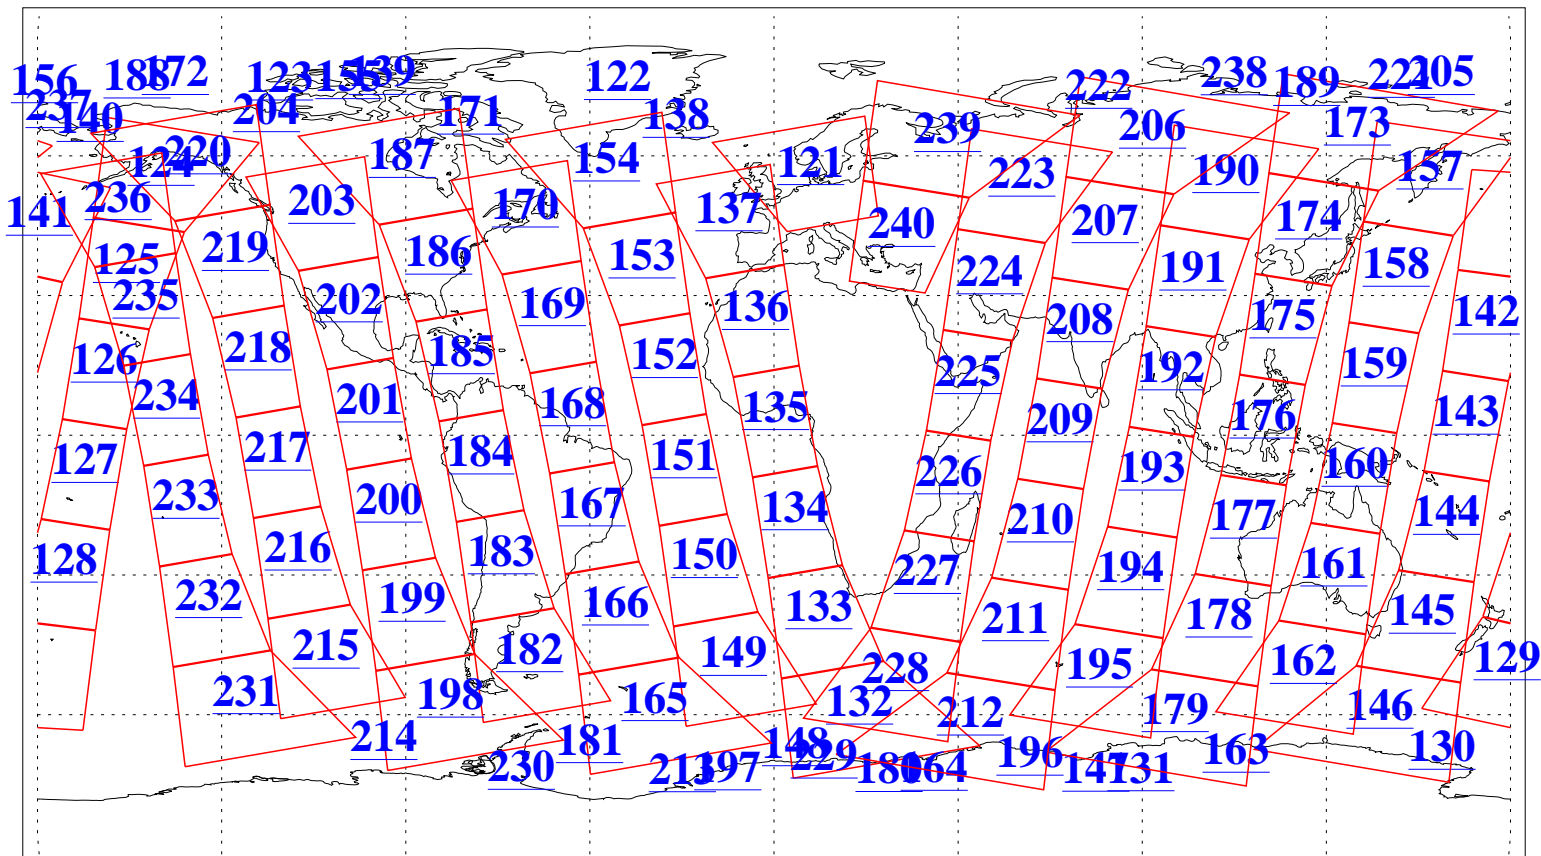

L1B Availability  
AMSU Granules: 240  
HSB Granules: 0  
AIRS Granules: 240

11 Mar 2013  
DoY 70  
Aqua Day 3964  
Granules: 1 to 120

Granules: 121 to 240

Legend: AMSU Available, HSB Available, AIRS Available

L1B Availability  
AMSU Granules: 240  
HSB Granules: 0  
AIRS Granules: 240

11 Mar 2013  
DoY 70  
Aqua Day 3964  
Ascending Granules

Descending Granules

Legend: AMSU Available, HSB Available, AIRS Available

L1B Availability  
 AMSU Granules: 240  
 HSB Granules: 0  
 AIRS Granules: 240

11 Mar 2013  
 DoY 70  
 Aqua Day 3964

Northern Hemisphere Granules

Southern Hemisphere Granules

Legend: AMSU Available, HSB Available, AIRS Available