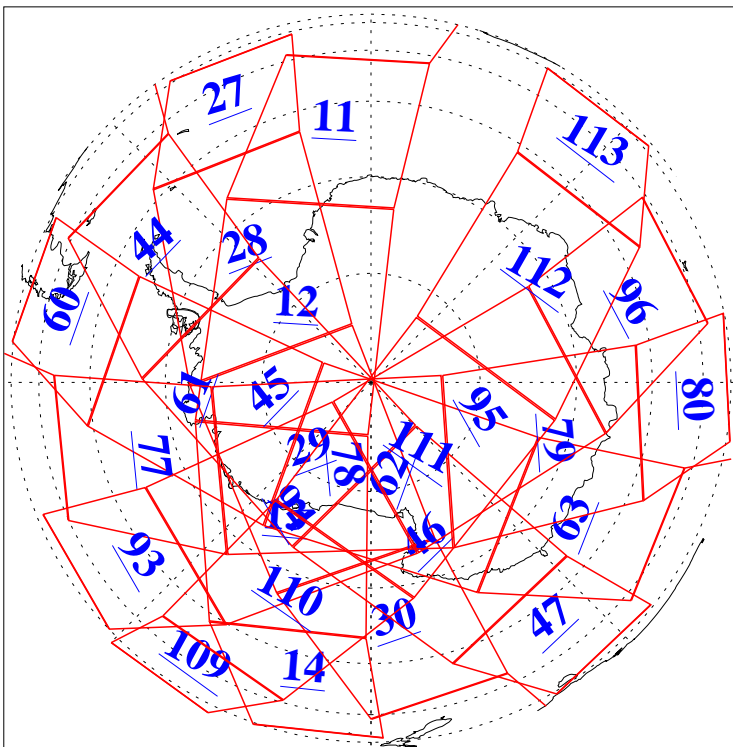

L1B Availability
AMSU Granules: 240
HSB Granules: 0
AIRS Granules: 240

6 Mar 2013
DoY 65
Aqua Day 3959
Granules: 1 to 120

Granules: 121 to 240

Legend: AMSU Available, HSB Available, AIRS Available

L1B Availability
AMSU Granules: 240
HSB Granules: 0
AIRS Granules: 240

6 Mar 2013
DoY 65
Aqua Day 3959

Ascending Granules

Descending Granules

Legend: AMSU Available, HSB Available, AIRS Available

L1B Availability
AMSU Granules: 240
HSB Granules: 0
AIRS Granules: 240

6 Mar 2013
DoY 65
Aqua Day 3959

Northern Hemisphere Granules

Southern Hemisphere Granules

Legend: AMSU Available, HSB Available, AIRS Available