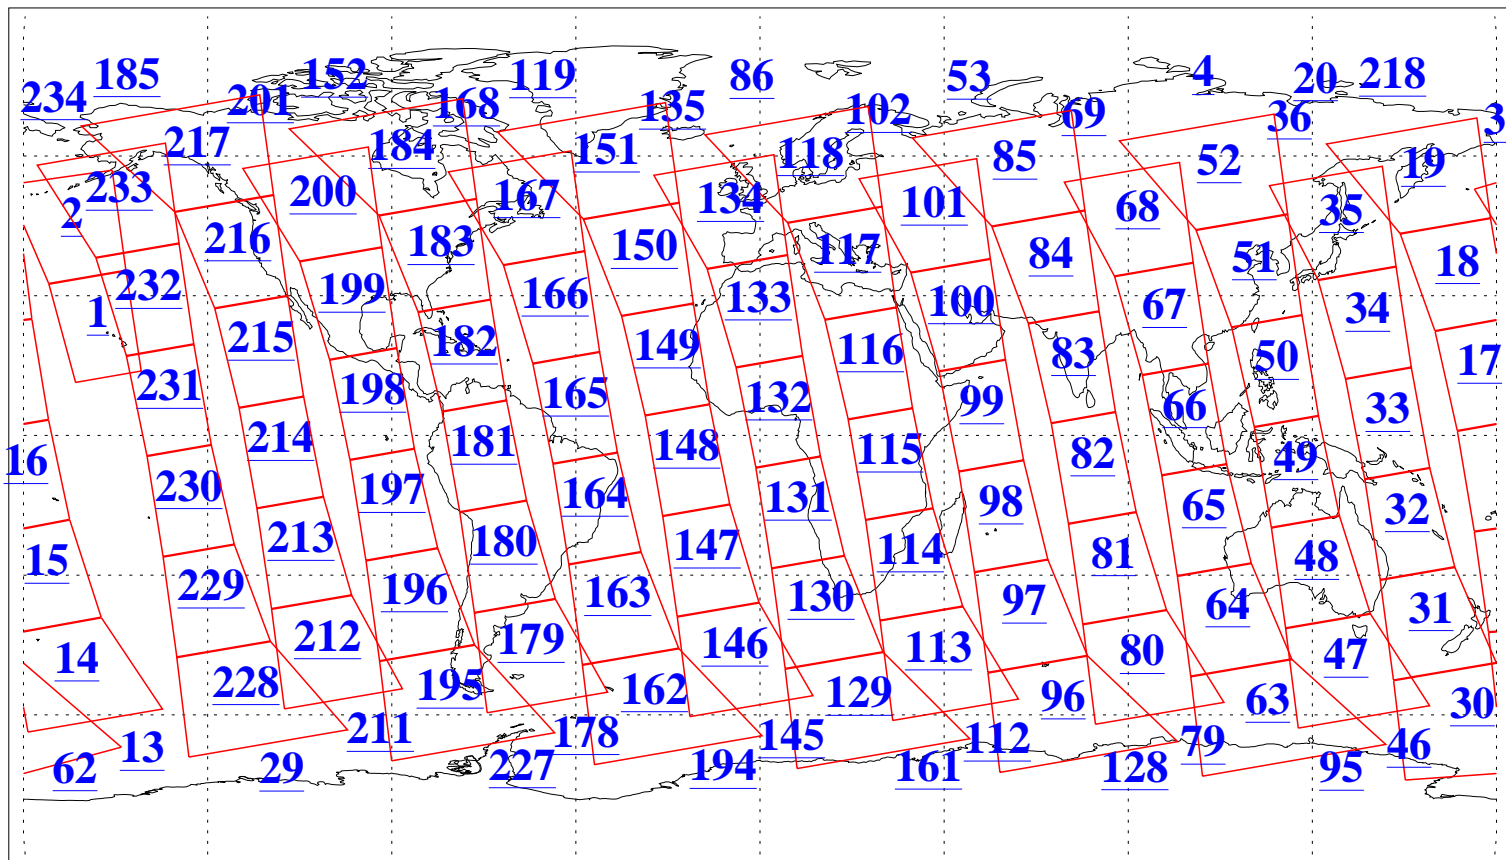

L1B Availability
AMSU Granules: 240
HSB Granules: 0
AIRS Granules: 240

6 Mar 2013
DoY 65
Aqua Day 3959
Granules: 1 to 120

Granules: 121 to 240

Legend: AMSU Available, HSB Available, AIRS Available

L1B Availability
AMSU Granules: 240
HSB Granules: 0
AIRS Granules: 240

6 Mar 2013
DoY 65
Aqua Day 3959

Ascending Granules

Descending Granules

Legend: AMSU Available, HSB Available, AIRS Available

L1B Availability
AMSU Granules: 240
HSB Granules: 0
AIRS Granules: 240

6 Mar 2013
DoY 65
Aqua Day 3959

Northern Hemisphere Granules

Southern Hemisphere Granules

Legend: AMSU Available, HSB Available, AIRS Available