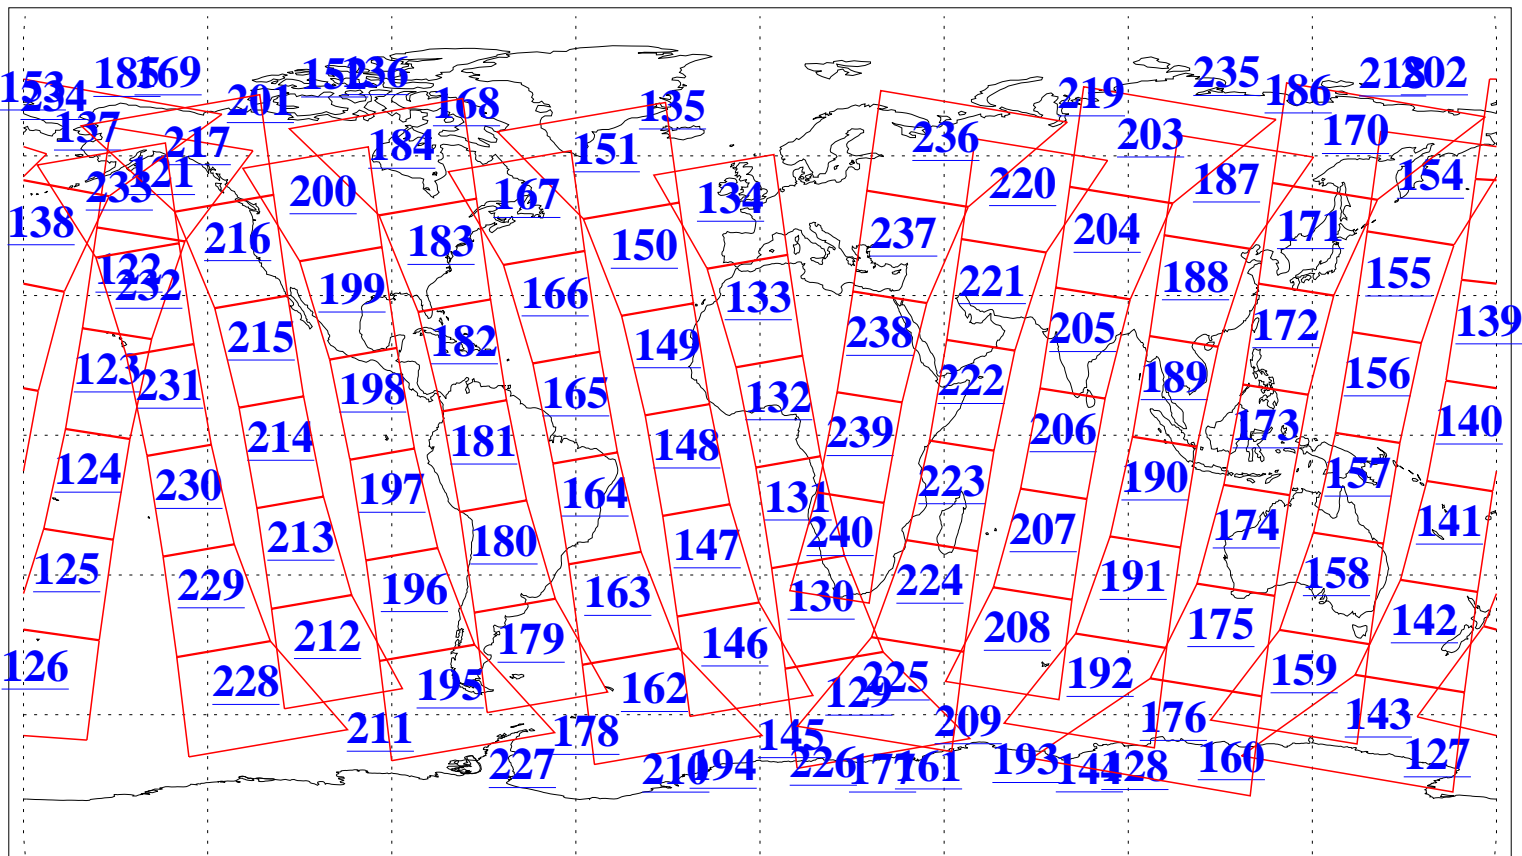

L1B Availability
AMSU Granules: 240
HSB Granules: 0
AIRS Granules: 240

6 Mar 2013
DoY 65
Aqua Day 3959
Granules: 1 to 120

Granules: 121 to 240

Legend: AMSU Available, HSB Available, AIRS Available

L1B Availability
AMSU Granules: 240
HSB Granules: 0
AIRS Granules: 240

6 Mar 2013
DoY 65
Aqua Day 3959

Ascending Granules

Descending Granules

Legend: AMSU Available, HSB Available, AIRS Available

L1B Availability
AMSU Granules: 240
HSB Granules: 0
AIRS Granules: 240

6 Mar 2013
DoY 65
Aqua Day 3959

Northern Hemisphere Granules

Southern Hemisphere Granules

Legend: AMSU Available, HSB Available, AIRS Available