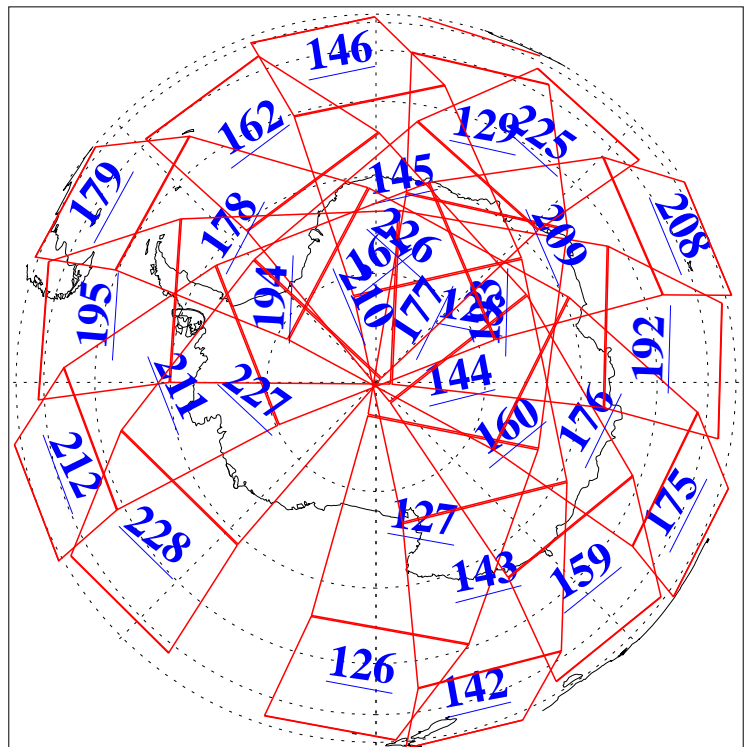

L1B Availability
AMSU Granules: 240
HSB Granules: 0
AIRS Granules: 240

6 Mar 2013
DoY 65
Aqua Day 3959
Granules: 1 to 120

Granules: 121 to 240

Legend: AMSU Available, HSB Available, AIRS Available

L1B Availability
AMSU Granules: 240
HSB Granules: 0
AIRS Granules: 240

6 Mar 2013
DoY 65
Aqua Day 3959

Ascending Granules

Descending Granules

Legend: AMSU Available, HSB Available, AIRS Available

L1B Availability
AMSU Granules: 240
HSB Granules: 0
AIRS Granules: 240

6 Mar 2013
DoY 65
Aqua Day 3959

Northern Hemisphere Granules

Southern Hemisphere Granules

Legend: AMSU Available, HSB Available, AIRS Available