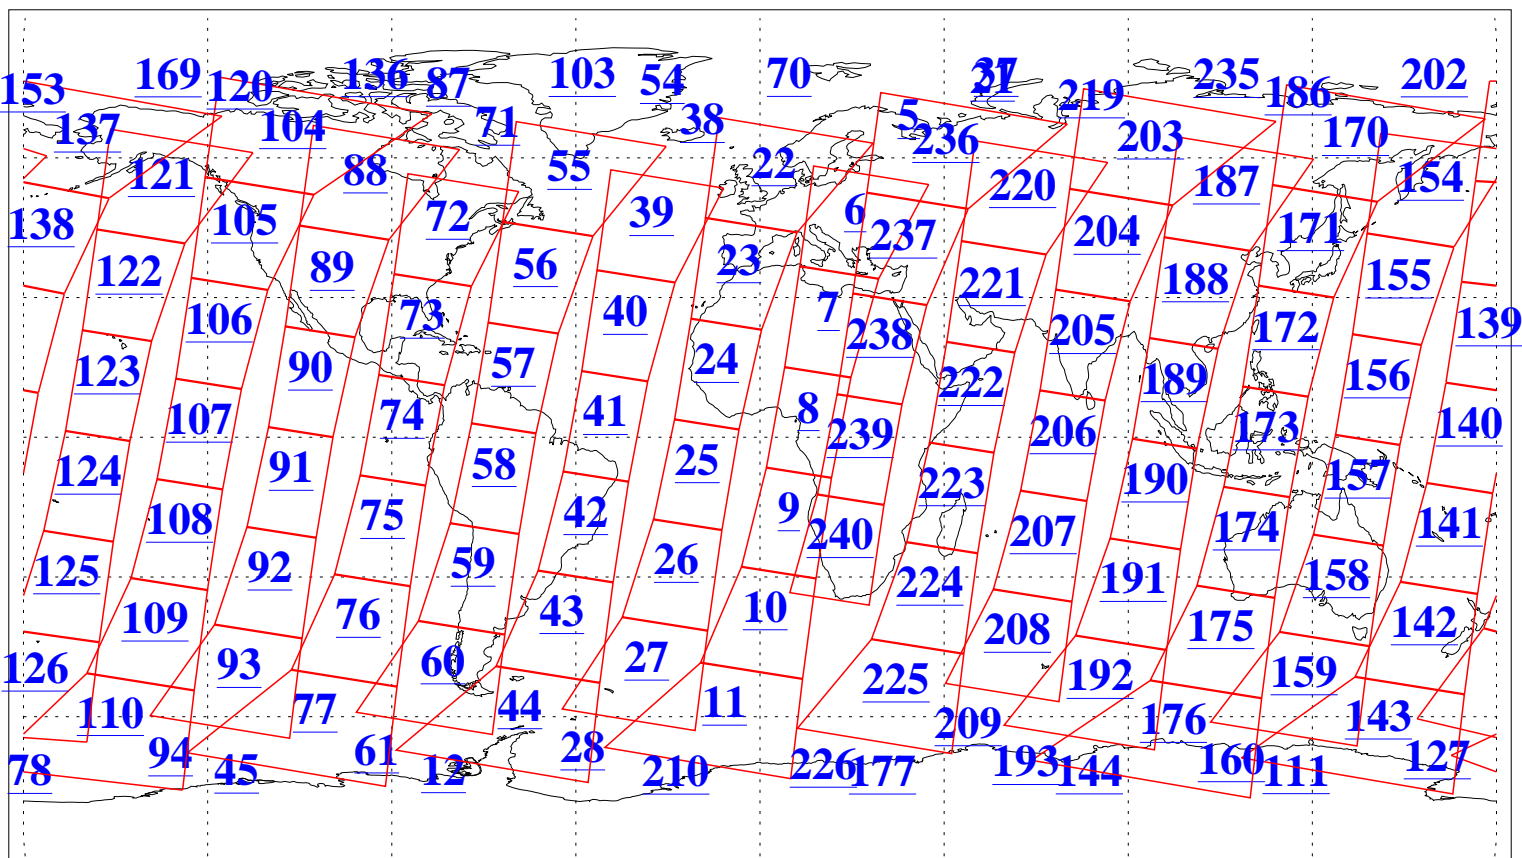

L1B Availability
AMSU Granules: 240
HSB Granules: 0
AIRS Granules: 240

6 Mar 2013
DoY 65
Aqua Day 3959
Granules: 1 to 120

Granules: 121 to 240

Legend: AMSU Available, HSB Available, AIRS Available

L1B Availability
AMSU Granules: 240
HSB Granules: 0
AIRS Granules: 240

6 Mar 2013
DoY 65
Aqua Day 3959

Ascending Granules

Descending Granules

Legend: AMSU Available, HSB Available, AIRS Available

L1B Availability
AMSU Granules: 240
HSB Granules: 0
AIRS Granules: 240

6 Mar 2013
DoY 65
Aqua Day 3959

Northern Hemisphere Granules

Southern Hemisphere Granules

Legend: AMSU Available, HSB Available, AIRS Available