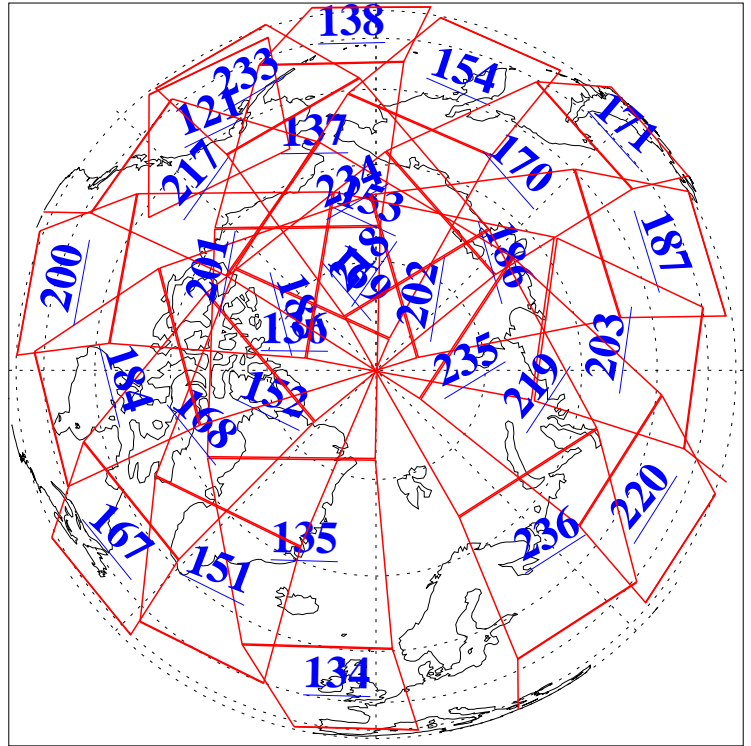

6 Mar 2013
DoY 65
Aqua Day 3959

Ascending Granules

Descending Granules

Legend: AMSU Available, HSB Available, AIRS Available

L1B Availability
AMSU Granules: 240
HSB Granules: 0
AIRS Granules: 240

6 Mar 2013
DoY 65
Aqua Day 3959

Northern Hemisphere Granules

Southern Hemisphere Granules

Legend: AMSU Available, HSB Available, AIRS Available