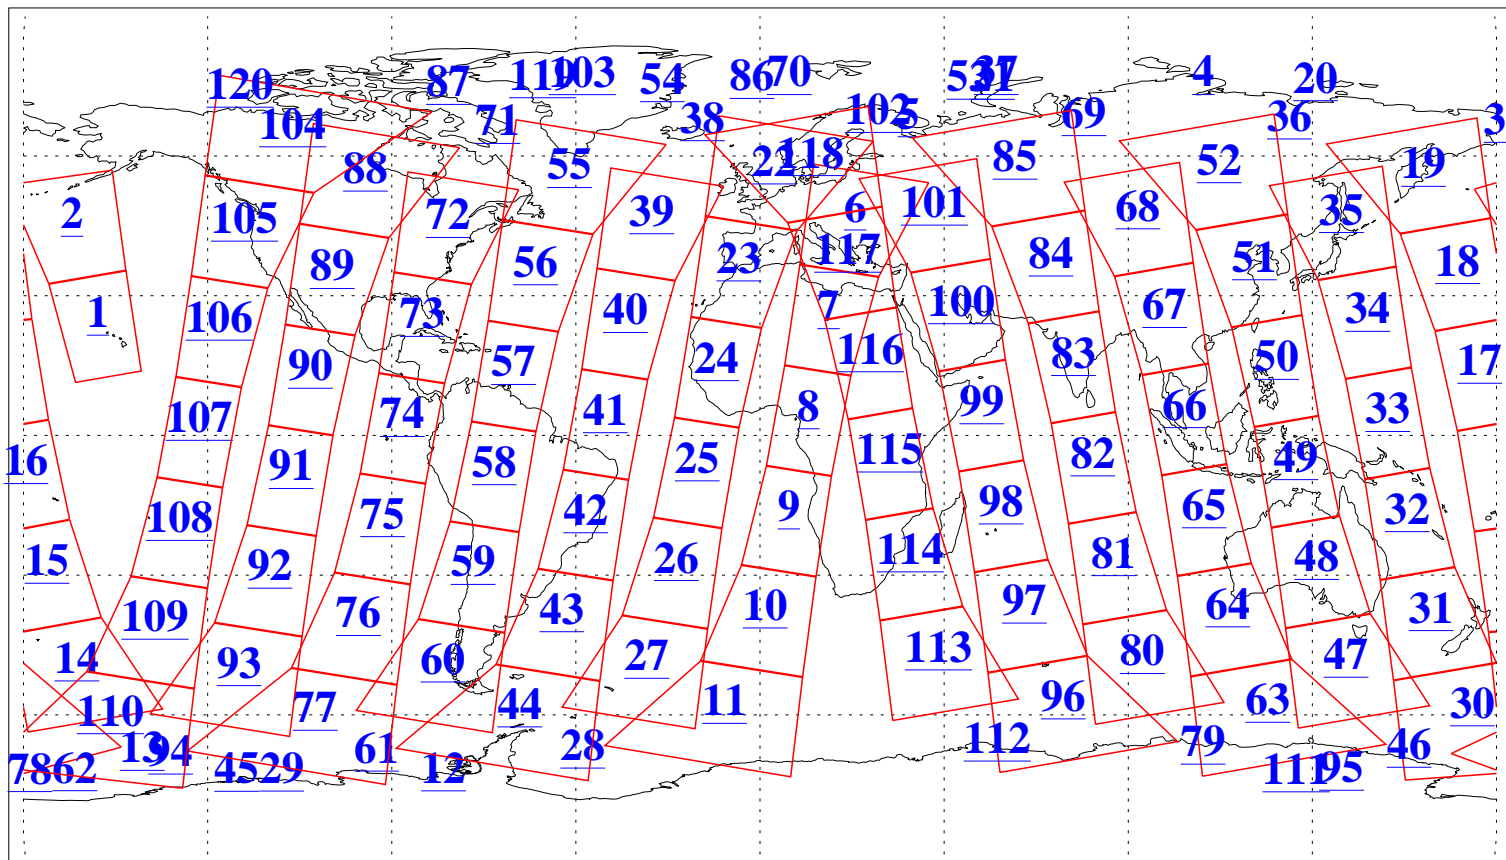

L1B Availability
AMSU Granules: 240
HSB Granules: 0
AIRS Granules: 240

6 Mar 2013
DoY 65
Aqua Day 3959
Granules: 1 to 120

Granules: 121 to 240

Legend: AMSU Available, HSB Available, AIRS Available

L1B Availability
AMSU Granules: 240
HSB Granules: 0
AIRS Granules: 240

6 Mar 2013
DoY 65
Aqua Day 3959

Ascending Granules

Descending Granules

Legend: AMSU Available, HSB Available, AIRS Available

L1B Availability
AMSU Granules: 240
HSB Granules: 0
AIRS Granules: 240

6 Mar 2013
DoY 65
Aqua Day 3959

Northern Hemisphere Granules

Southern Hemisphere Granules

Legend: AMSU Available, HSB Available, AIRS Available