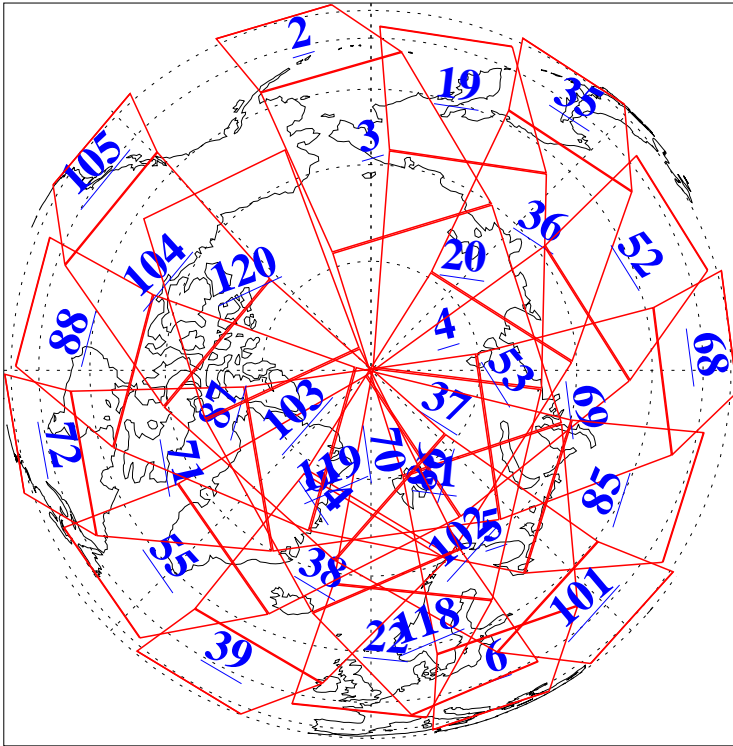

6 Mar 2013
DoY 65
Aqua Day 3959

Ascending Granules

Descending Granules

Legend: AMSU Available, HSB Available, AIRS Available

L1B Availability
AMSU Granules: 240
HSB Granules: 0
AIRS Granules: 240

6 Mar 2013
DoY 65
Aqua Day 3959

Northern Hemisphere Granules

Southern Hemisphere Granules

Legend: AMSU Available, HSB Available, AIRS Available