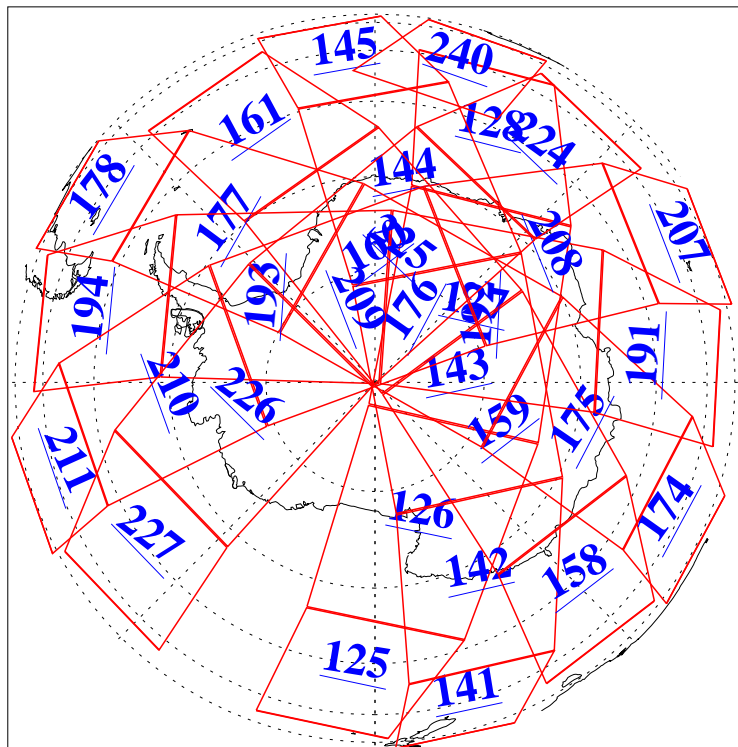

L1B Availability
AMSU Granules: 240
HSB Granules: 0
AIRS Granules: 240

27 Feb 2013
DoY 58
Aqua Day 3952
Granules: 1 to 120

Granules: 121 to 240

Legend: AMSU Available, HSB Available, AIRS Available

L1B Availability
AMSU Granules: 240
HSB Granules: 0
AIRS Granules: 240

27 Feb 2013
DoY 58
Aqua Day 3952

Ascending Granules

Descending Granules

Legend: AMSU Available, HSB Available, AIRS Available

L1B Availability
 AMSU Granules: 240
 HSB Granules: 0
 AIRS Granules: 240

27 Feb 2013
 DoY 58
 Aqua Day 3952

Northern Hemisphere Granules

Southern Hemisphere Granules

Legend: AMSU Available, HSB Available, AIRS Available