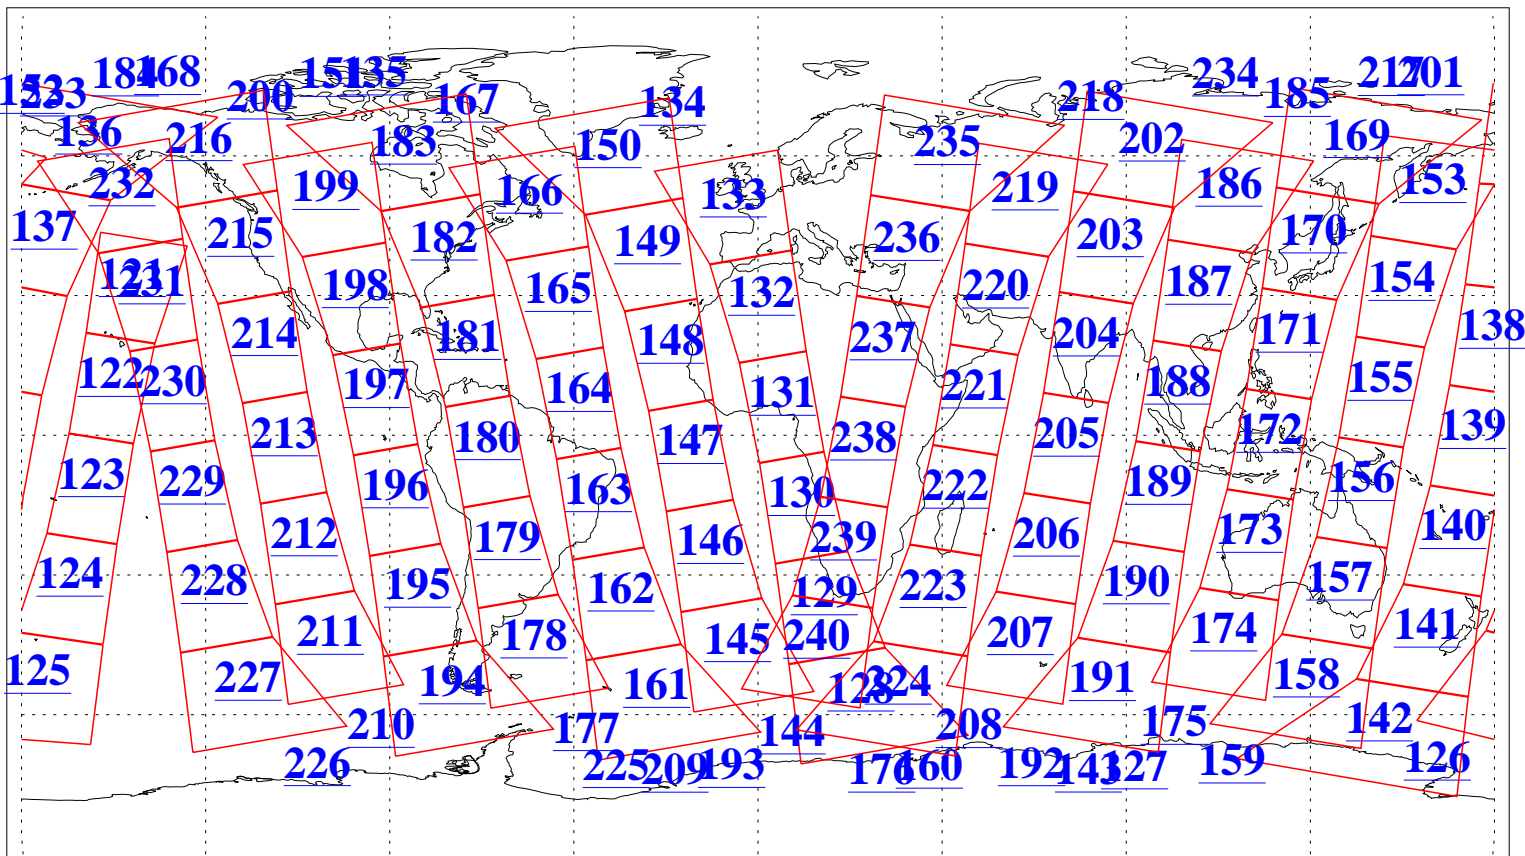

L1B Availability
AMSU Granules: 240
HSB Granules: 0
AIRS Granules: 240

27 Feb 2013
DoY 58
Aqua Day 3952
Granules: 1 to 120

Granules: 121 to 240

Legend: AMSU Available, HSB Available, AIRS Available

L1B Availability
AMSU Granules: 240
HSB Granules: 0
AIRS Granules: 240

27 Feb 2013
DoY 58
Aqua Day 3952

Ascending Granules

Descending Granules

Legend: AMSU Available, HSB Available, AIRS Available

L1B Availability
 AMSU Granules: 240
 HSB Granules: 0
 AIRS Granules: 240

27 Feb 2013
 DoY 58
 Aqua Day 3952