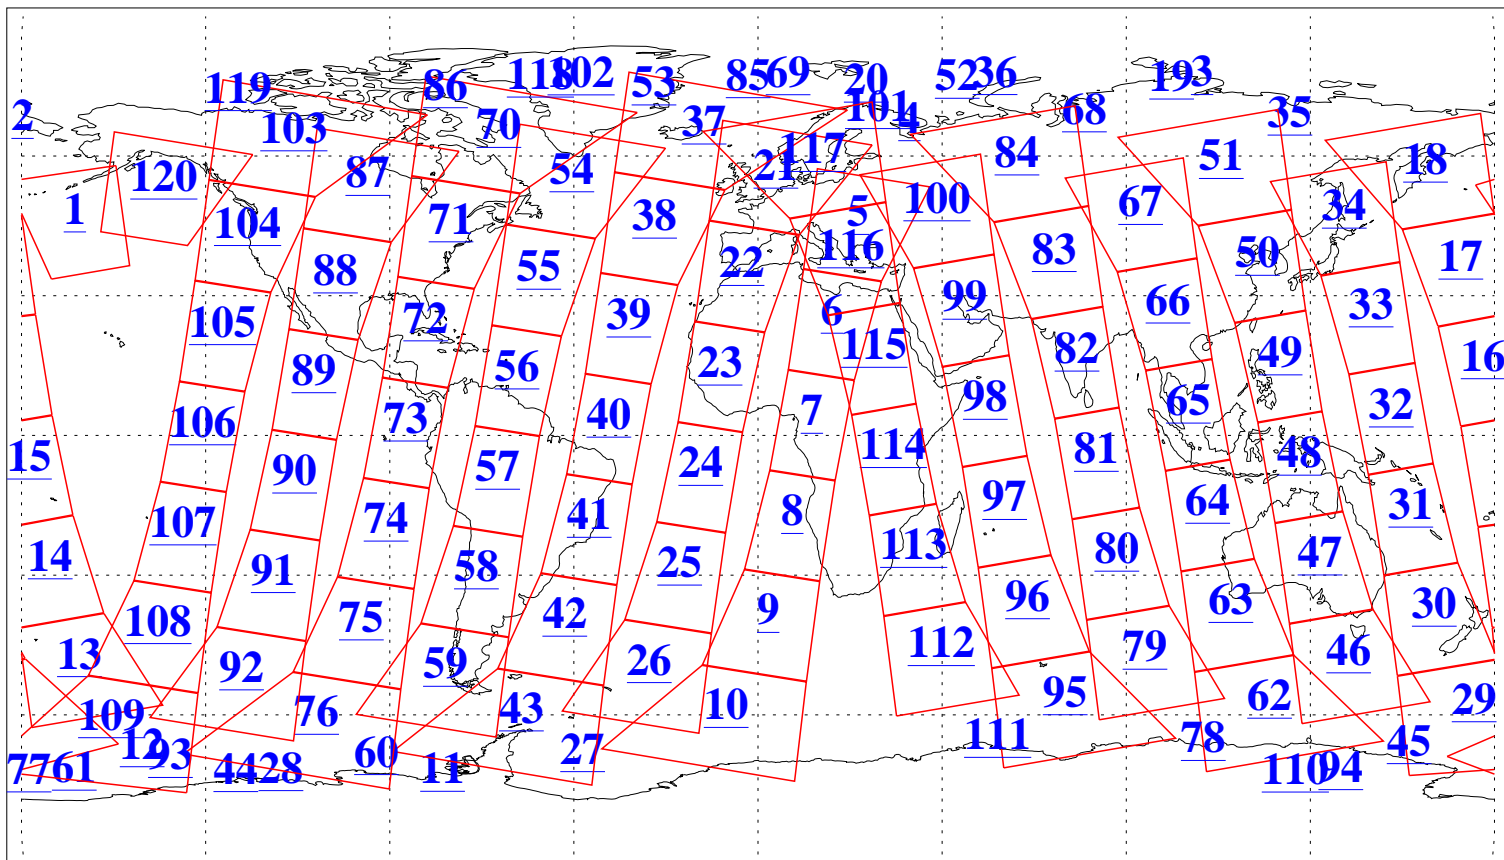

L1B Availability
AMSU Granules: 240
HSB Granules: 0
AIRS Granules: 240

27 Feb 2013
DoY 58
Aqua Day 3952
Granules: 1 to 120

Granules: 121 to 240

Legend: AMSU Available, HSB Available, AIRS Available

L1B Availability
AMSU Granules: 240
HSB Granules: 0
AIRS Granules: 240

27 Feb 2013
DoY 58
Aqua Day 3952

Ascending Granules

Descending Granules

Legend: AMSU Available, HSB Available, AIRS Available

L1B Availability
 AMSU Granules: 240
 HSB Granules: 0
 AIRS Granules: 240

27 Feb 2013
 DoY 58
 Aqua Day 3952

Northern Hemisphere Granules

Southern Hemisphere Granules

Legend: AMSU Available, HSB Available, AIRS Available