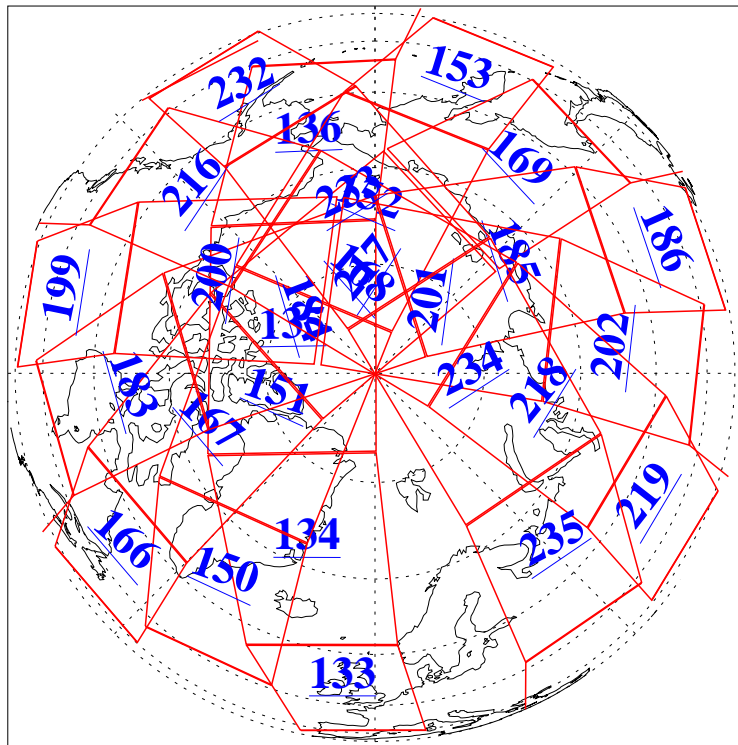

27 Feb 2013
DoY 58
Aqua Day 3952

Ascending Granules

Descending Granules

Legend: AMSU Available, HSB Available, AIRS Available

L1B Availability
 AMSU Granules: 240
 HSB Granules: 0
 AIRS Granules: 240

27 Feb 2013
 DoY 58
 Aqua Day 3952

Northern Hemisphere Granules

Southern Hemisphere Granules

Legend: AMSU Available, HSB Available, AIRS Available