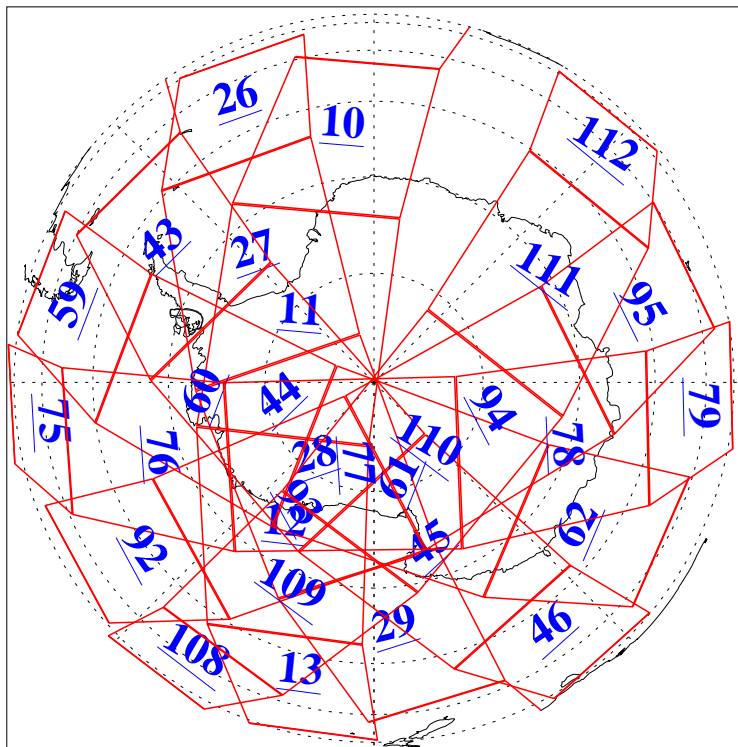

L1B Availability
AMSU Granules: 240
HSB Granules: 0
AIRS Granules: 240

27 Feb 2013
DoY 58
Aqua Day 3952
Granules: 1 to 120

Granules: 121 to 240

Legend: AMSU Available, HSB Available, AIRS Available

L1B Availability
AMSU Granules: 240
HSB Granules: 0
AIRS Granules: 240

27 Feb 2013
DoY 58
Aqua Day 3952

Ascending Granules

Descending Granules

Legend: AMSU Available, HSB Available, AIRS Available

L1B Availability
 AMSU Granules: 240
 HSB Granules: 0
 AIRS Granules: 240

27 Feb 2013
 DoY 58
 Aqua Day 3952

Northern Hemisphere Granules

Southern Hemisphere Granules

Legend: AMSU Available, HSB Available, AIRS Available