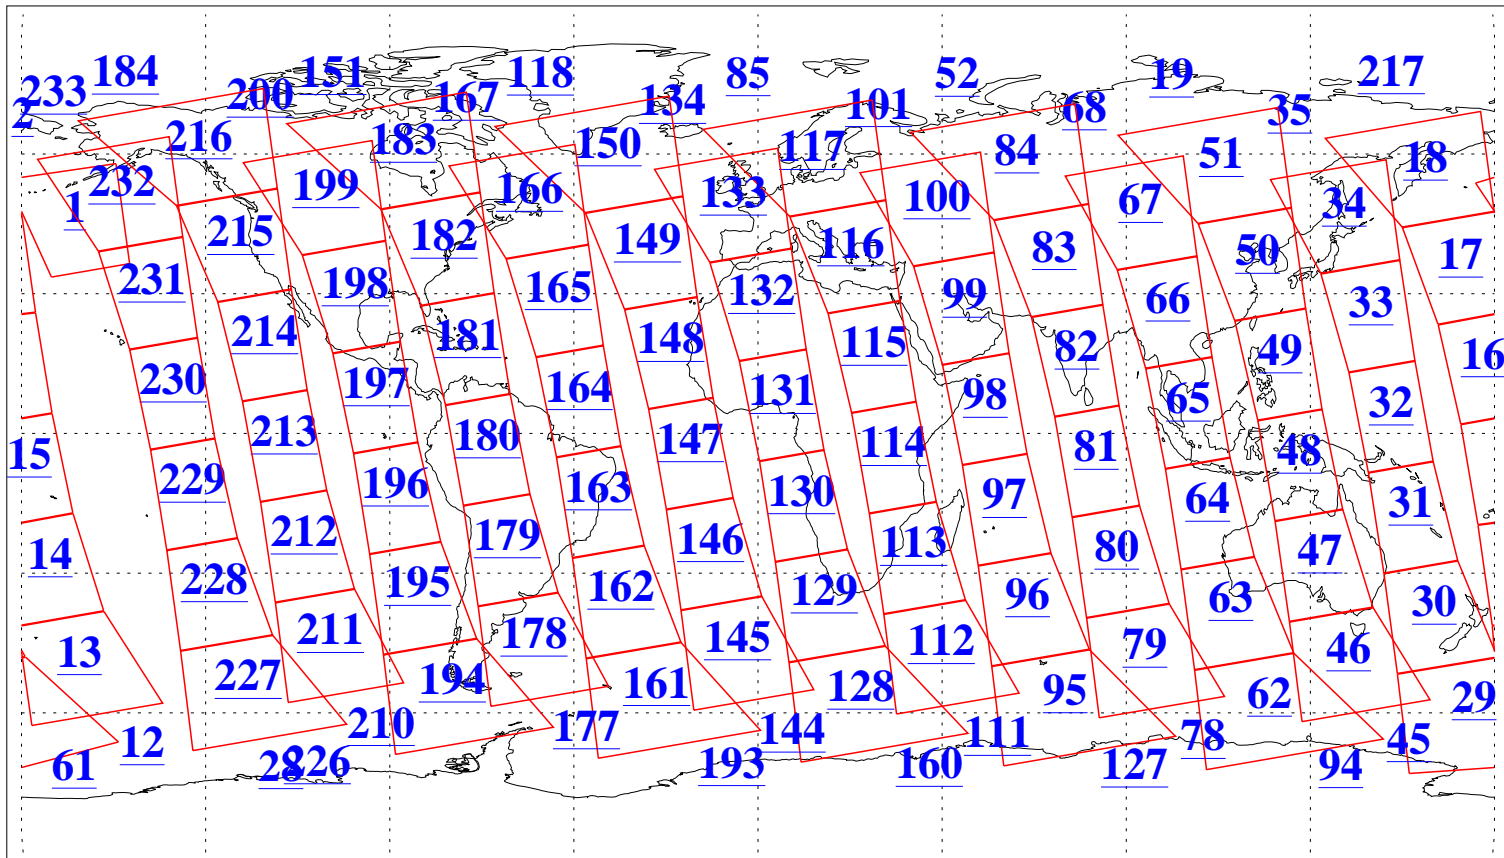

L1B Availability
AMSU Granules: 240
HSB Granules: 0
AIRS Granules: 240

27 Feb 2013
DoY 58
Aqua Day 3952
Granules: 1 to 120

Granules: 121 to 240

Legend: AMSU Available, HSB Available, AIRS Available

L1B Availability
AMSU Granules: 240
HSB Granules: 0
AIRS Granules: 240

27 Feb 2013
DoY 58
Aqua Day 3952

Ascending Granules

Descending Granules

Legend: AMSU Available, HSB Available, AIRS Available

L1B Availability
 AMSU Granules: 240
 HSB Granules: 0
 AIRS Granules: 240

27 Feb 2013
 DoY 58
 Aqua Day 3952

Northern Hemisphere Granules

Southern Hemisphere Granules

Legend: AMSU Available, HSB Available, AIRS Available