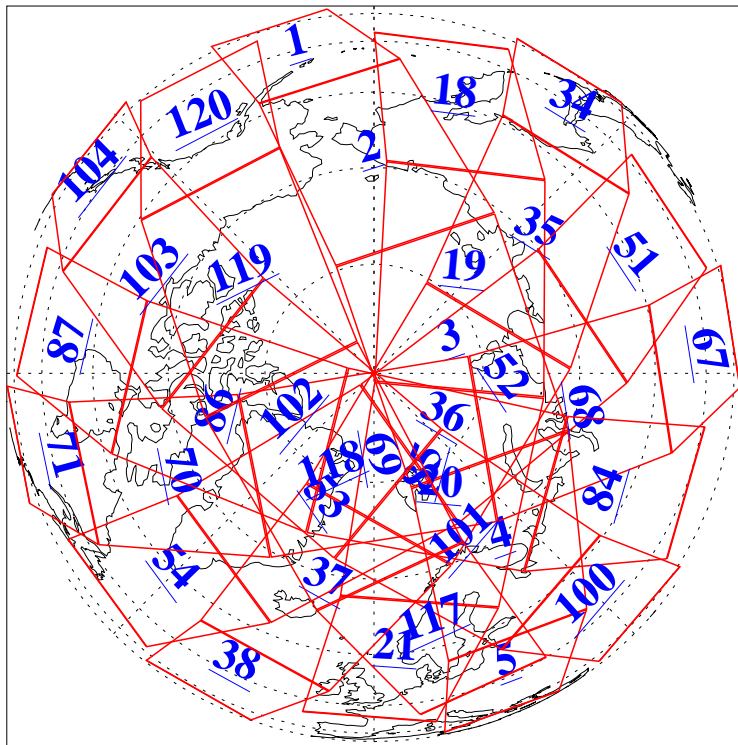

L1B Availability
AMSU Granules: 240
HSB Granules: 0
AIRS Granules: 240

27 Feb 2013
DoY 58
Aqua Day 3952
Granules: 1 to 120

Granules: 121 to 240

Legend: AMSU Available, HSB Available, AIRS Available

L1B Availability
AMSU Granules: 240
HSB Granules: 0
AIRS Granules: 240

27 Feb 2013
DoY 58
Aqua Day 3952

Ascending Granules

Descending Granules

Legend: AMSU Available, HSB Available, AIRS Available

L1B Availability
 AMSU Granules: 240
 HSB Granules: 0
 AIRS Granules: 240

27 Feb 2013
 DoY 58
 Aqua Day 3952

Northern Hemisphere Granules

Southern Hemisphere Granules

Legend: AMSU Available, HSB Available, AIRS Available