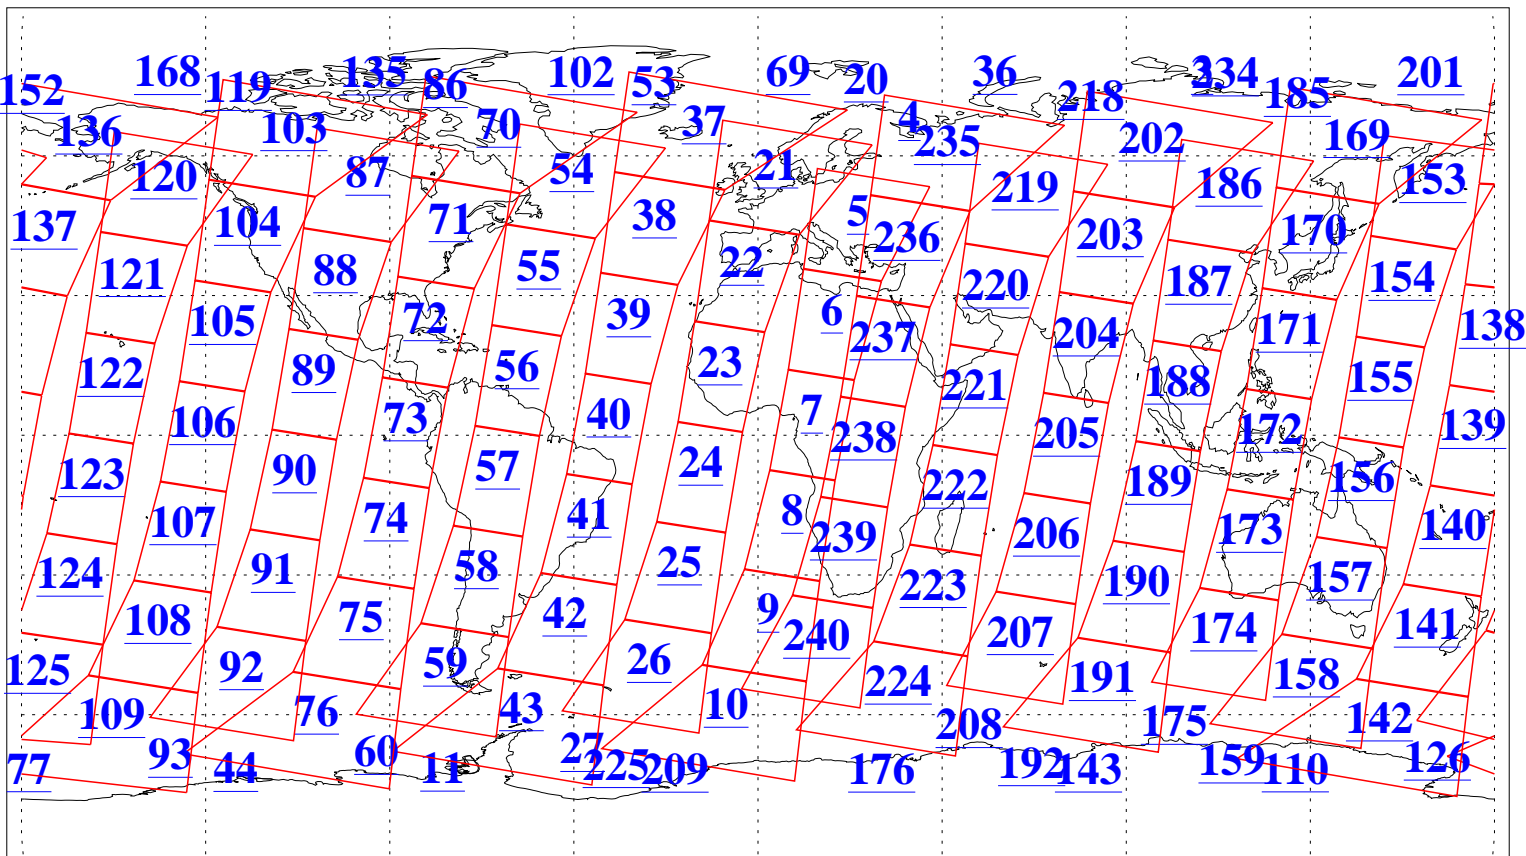

L1B Availability
AMSU Granules: 240
HSB Granules: 0
AIRS Granules: 240

27 Feb 2013
DoY 58
Aqua Day 3952
Granules: 1 to 120

Granules: 121 to 240

Legend: AMSU Available, HSB Available, AIRS Available

L1B Availability
AMSU Granules: 240
HSB Granules: 0
AIRS Granules: 240

27 Feb 2013
DoY 58
Aqua Day 3952

Ascending Granules

Descending Granules

Legend: AMSU Available, HSB Available, AIRS Available

L1B Availability
 AMSU Granules: 240
 HSB Granules: 0
 AIRS Granules: 240

27 Feb 2013
 DoY 58
 Aqua Day 3952