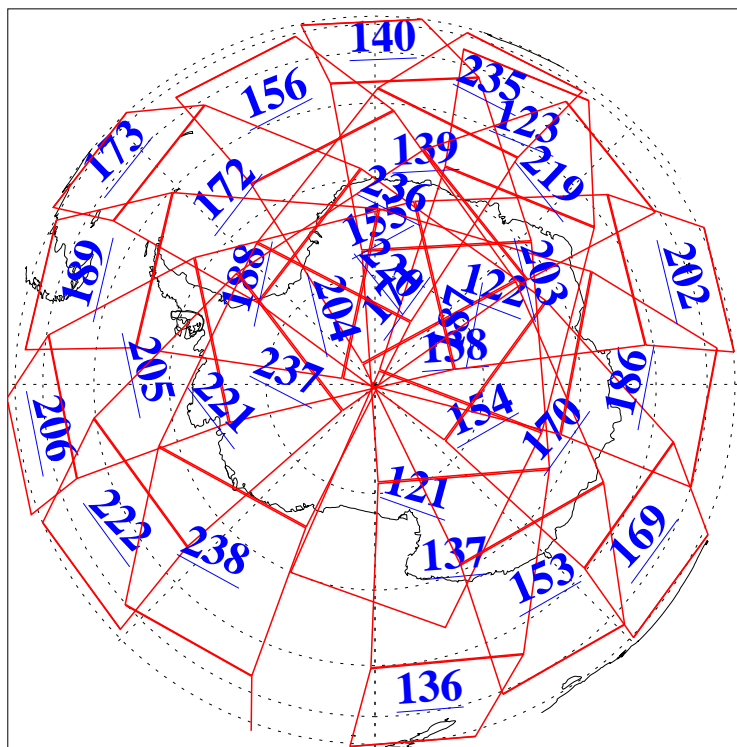

24 Feb 2013
DoY 55
Aqua Day 3949

Ascending Granules

Descending Granules

Legend: AMSU Available, HSB Available, AIRS Available

L1B Availability
AMSU Granules: 240
HSB Granules: 0
AIRS Granules: 240

24 Feb 2013
DoY 55
Aqua Day 3949

Northern Hemisphere Granules

Southern Hemisphere Granules

Legend: AMSU Available, HSB Available, AIRS Available