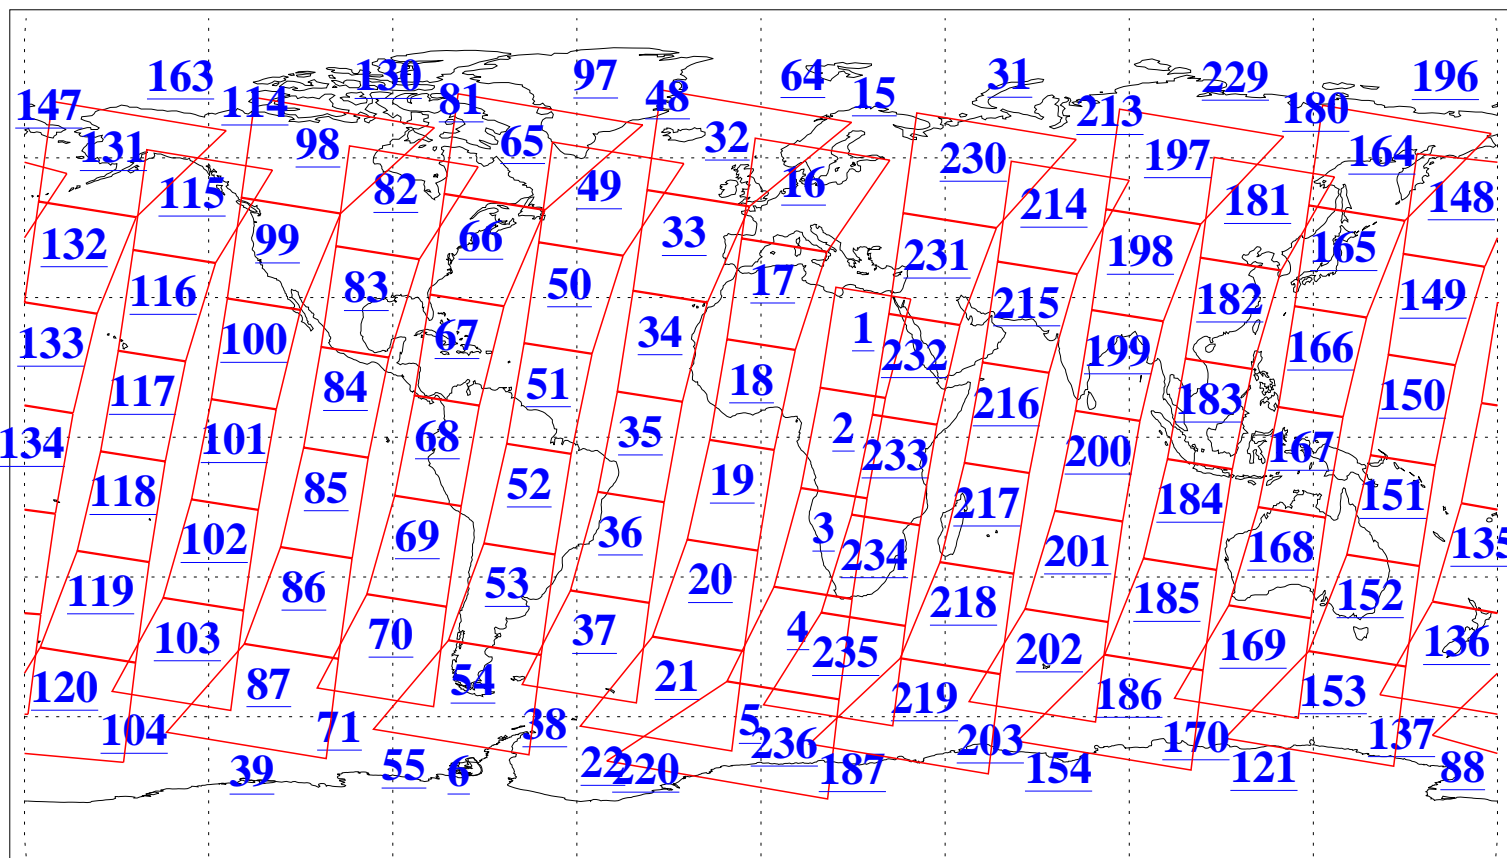

L1B Availability
AMSU Granules: 240
HSB Granules: 0
AIRS Granules: 240

24 Feb 2013
DoY 55
Aqua Day 3949
Granules: 1 to 120

Granules: 121 to 240

Legend: AMSU Available, HSB Available, AIRS Available

L1B Availability
AMSU Granules: 240
HSB Granules: 0
AIRS Granules: 240

24 Feb 2013
DoY 55
Aqua Day 3949

Ascending Granules

Descending Granules

Legend: AMSU Available, HSB Available, AIRS Available

L1B Availability
AMSU Granules: 240
HSB Granules: 0
AIRS Granules: 240

24 Feb 2013
DoY 55
Aqua Day 3949

Northern Hemisphere Granules

Southern Hemisphere Granules

Legend: AMSU Available, HSB Available, AIRS Available