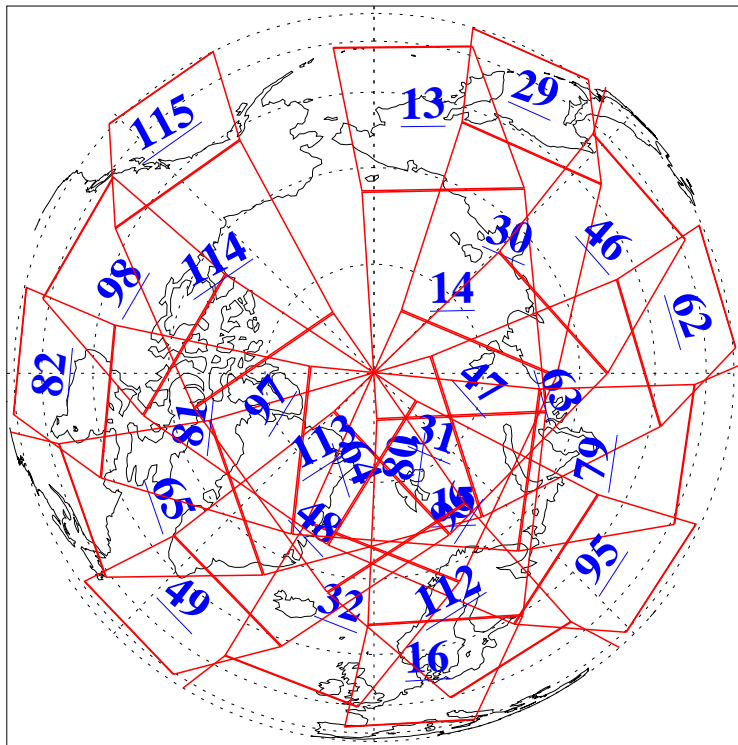

L1B Availability
AMSU Granules: 240
HSB Granules: 0
AIRS Granules: 240

24 Feb 2013
DoY 55
Aqua Day 3949
Granules: 1 to 120

Granules: 121 to 240

Legend: AMSU Available, HSB Available, AIRS Available

L1B Availability
AMSU Granules: 240
HSB Granules: 0
AIRS Granules: 240

24 Feb 2013
DoY 55
Aqua Day 3949

Ascending Granules

Descending Granules

Legend: AMSU Available, HSB Available, AIRS Available

L1B Availability
AMSU Granules: 240
HSB Granules: 0
AIRS Granules: 240

24 Feb 2013
DoY 55
Aqua Day 3949

Northern Hemisphere Granules

Southern Hemisphere Granules

Legend: AMSU Available, HSB Available, AIRS Available