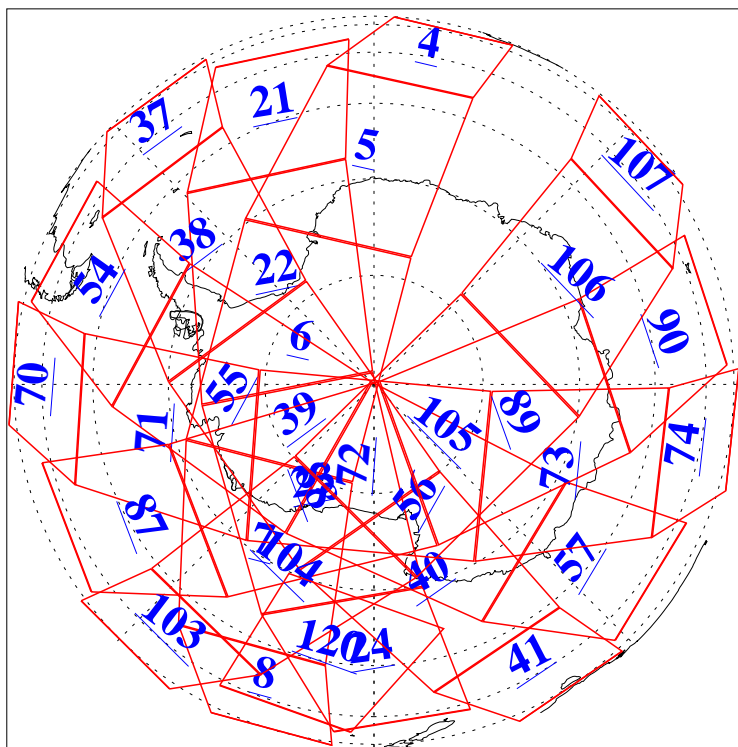

L1B Availability
AMSU Granules: 240
HSB Granules: 0
AIRS Granules: 240

24 Feb 2013
DoY 55
Aqua Day 3949
Granules: 1 to 120

Granules: 121 to 240

Legend: AMSU Available, HSB Available, AIRS Available

L1B Availability
AMSU Granules: 240
HSB Granules: 0
AIRS Granules: 240

24 Feb 2013
DoY 55
Aqua Day 3949

Ascending Granules

Descending Granules

Legend: AMSU Available, HSB Available, AIRS Available

L1B Availability
AMSU Granules: 240
HSB Granules: 0
AIRS Granules: 240

24 Feb 2013
DoY 55
Aqua Day 3949

Northern Hemisphere Granules

Southern Hemisphere Granules

Legend: AMSU Available, HSB Available, AIRS Available