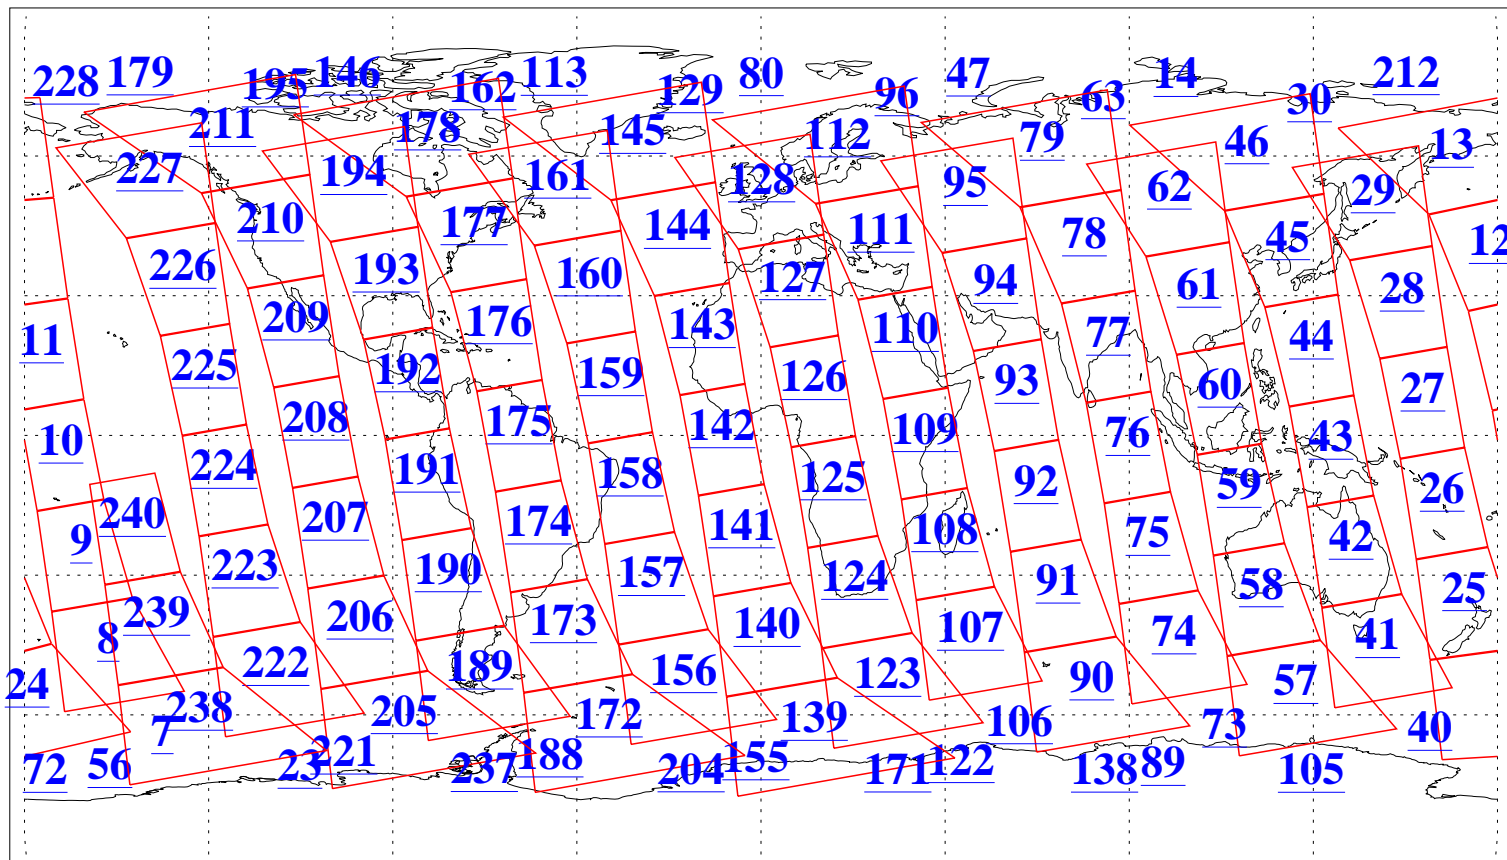

L1B Availability
AMSU Granules: 240
HSB Granules: 0
AIRS Granules: 240

24 Feb 2013
DoY 55
Aqua Day 3949
Granules: 1 to 120

Granules: 121 to 240

Legend: AMSU Available, HSB Available, AIRS Available

L1B Availability
AMSU Granules: 240
HSB Granules: 0
AIRS Granules: 240

24 Feb 2013
DoY 55
Aqua Day 3949

Ascending Granules

Descending Granules

Legend: AMSU Available, HSB Available, AIRS Available

L1B Availability
AMSU Granules: 240
HSB Granules: 0
AIRS Granules: 240

24 Feb 2013
DoY 55
Aqua Day 3949

Northern Hemisphere Granules

Southern Hemisphere Granules

Legend: AMSU Available, HSB Available, AIRS Available