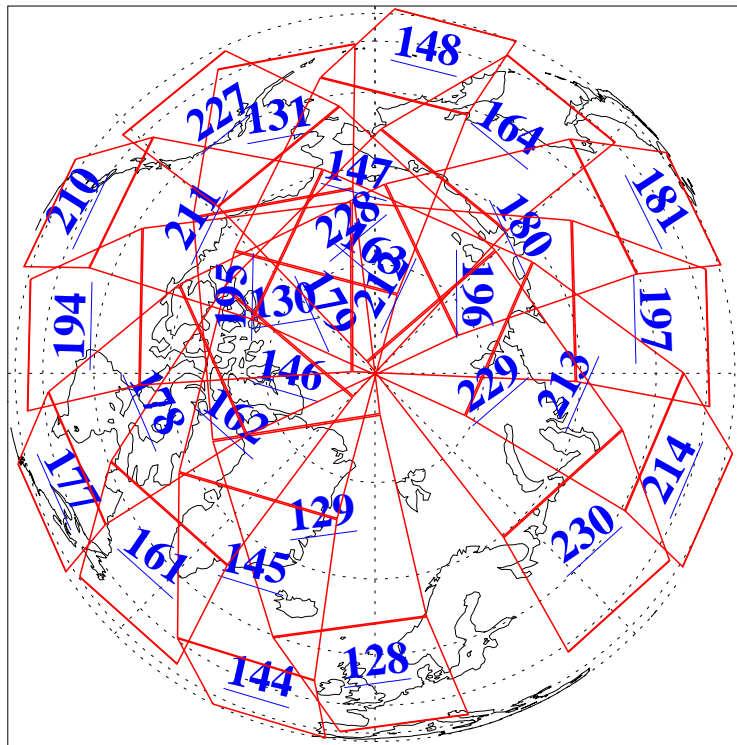

24 Feb 2013
DoY 55
Aqua Day 3949

Ascending Granules

Descending Granules

Legend: AMSU Available, HSB Available, AIRS Available

L1B Availability
AMSU Granules: 240
HSB Granules: 0
AIRS Granules: 240

24 Feb 2013
DoY 55
Aqua Day 3949

Northern Hemisphere Granules

Southern Hemisphere Granules

Legend: AMSU Available, HSB Available, AIRS Available