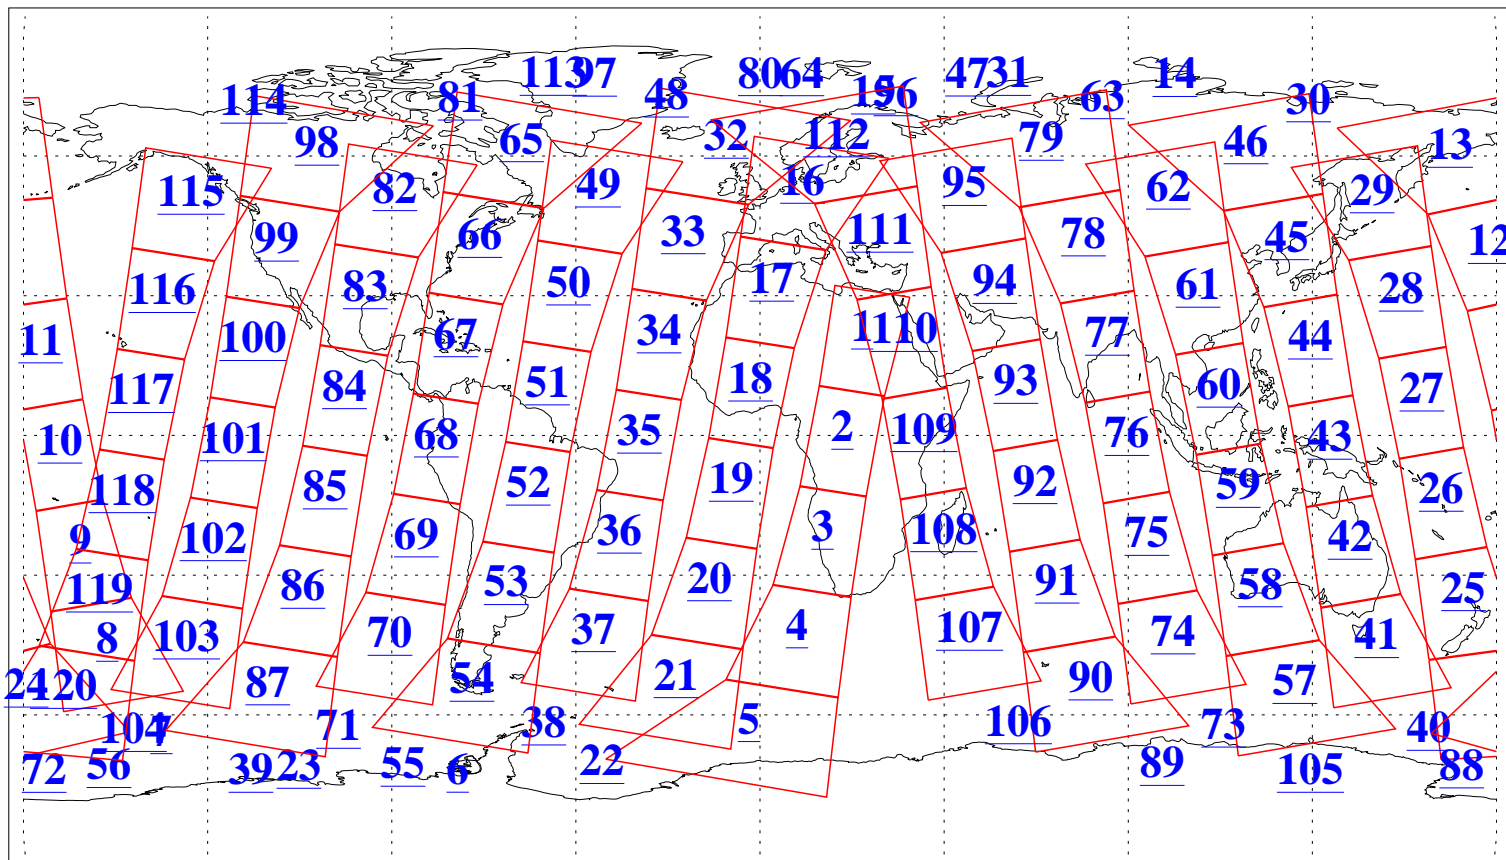

L1B Availability
AMSU Granules: 240
HSB Granules: 0
AIRS Granules: 240

24 Feb 2013
DoY 55
Aqua Day 3949
Granules: 1 to 120

Granules: 121 to 240

Legend: AMSU Available, HSB Available, AIRS Available

L1B Availability
AMSU Granules: 240
HSB Granules: 0
AIRS Granules: 240

24 Feb 2013
DoY 55
Aqua Day 3949

Ascending Granules

Descending Granules

Legend: AMSU Available, HSB Available, AIRS Available

L1B Availability
AMSU Granules: 240
HSB Granules: 0
AIRS Granules: 240

24 Feb 2013
DoY 55
Aqua Day 3949

Northern Hemisphere Granules

Southern Hemisphere Granules

Legend: AMSU Available, HSB Available, AIRS Available