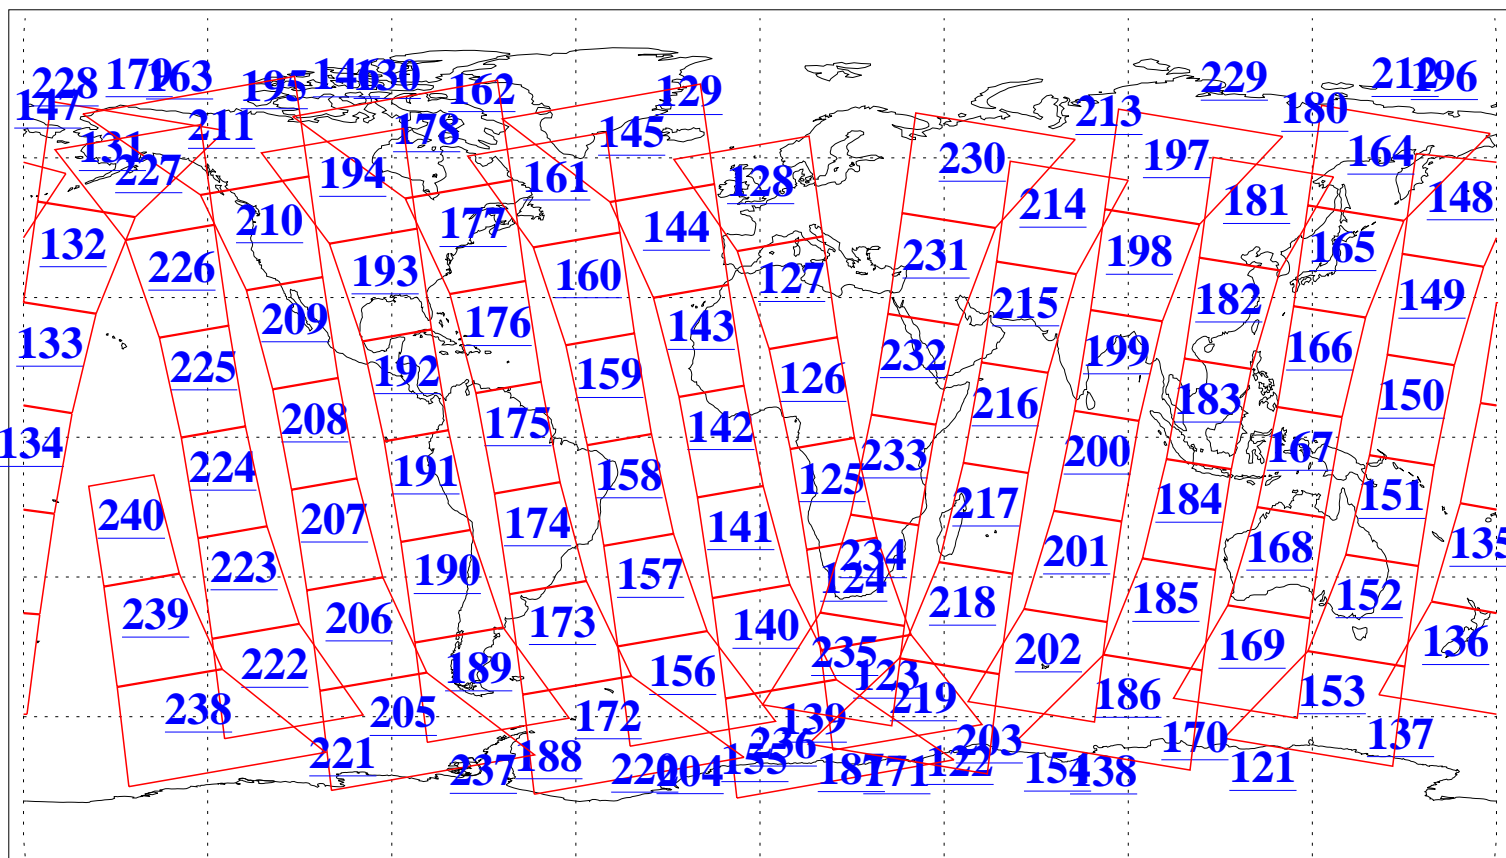

L1B Availability
AMSU Granules: 240
HSB Granules: 0
AIRS Granules: 240

24 Feb 2013
DoY 55
Aqua Day 3949
Granules: 1 to 120

Granules: 121 to 240

Legend: AMSU Available, HSB Available, AIRS Available

L1B Availability
AMSU Granules: 240
HSB Granules: 0
AIRS Granules: 240

24 Feb 2013
DoY 55
Aqua Day 3949

Ascending Granules

Descending Granules

Legend: AMSU Available, HSB Available, AIRS Available

L1B Availability
AMSU Granules: 240
HSB Granules: 0
AIRS Granules: 240

24 Feb 2013
DoY 55
Aqua Day 3949

Northern Hemisphere Granules

Southern Hemisphere Granules

Legend: AMSU Available, HSB Available, AIRS Available