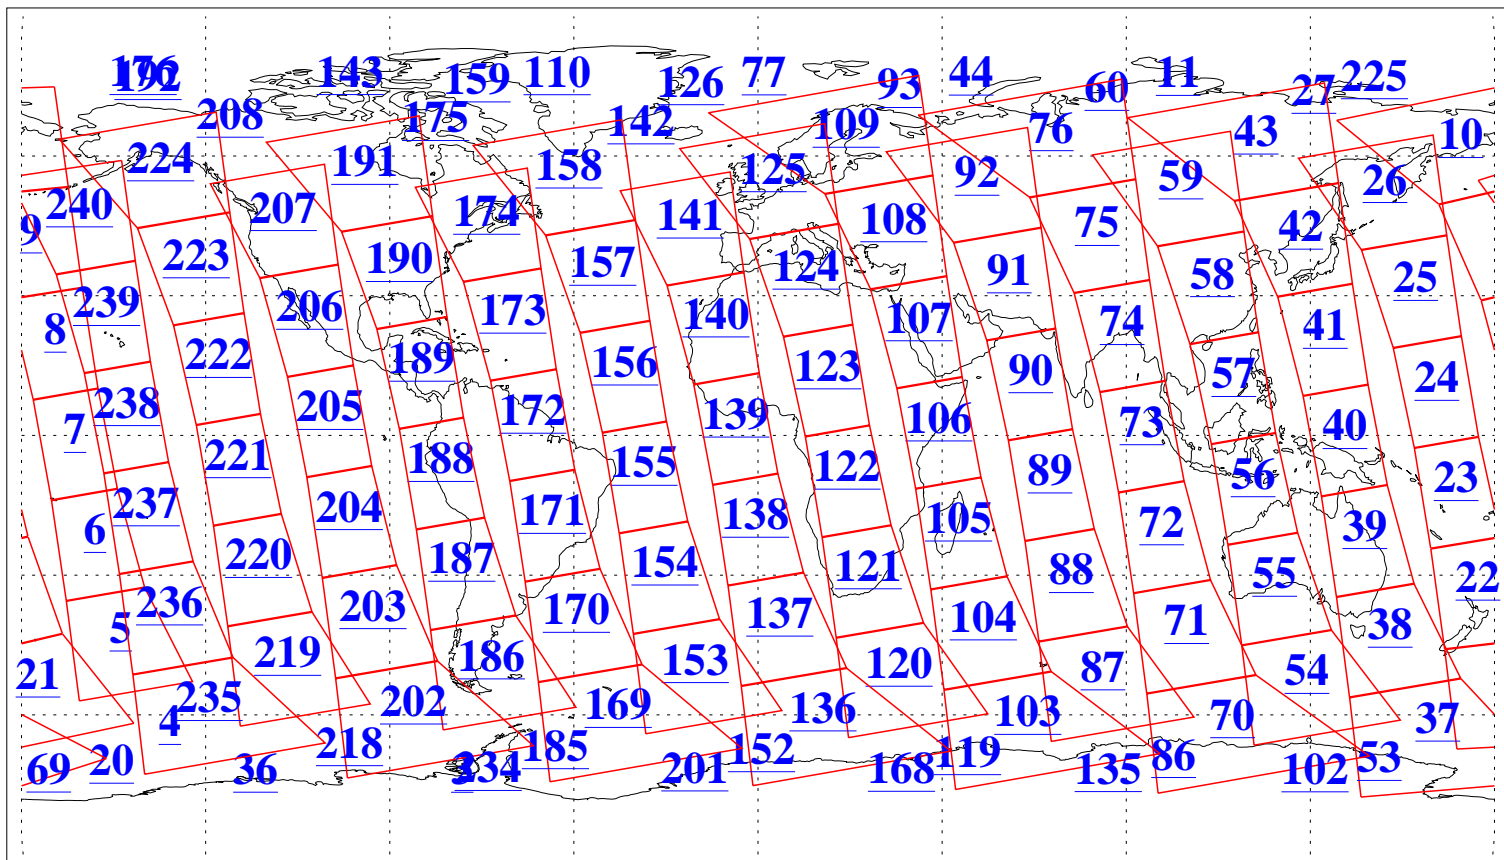

L1B Availability
AMSU Granules: 240
HSB Granules: 0
AIRS Granules: 240

19 Feb 2013
DoY 50
Aqua Day 3944
Granules: 1 to 120

Granules: 121 to 240

Legend: AMSU Available, HSB Available, AIRS Available

L1B Availability
AMSU Granules: 240
HSB Granules: 0
AIRS Granules: 240

19 Feb 2013
DoY 50
Aqua Day 3944
Ascending Granules

Descending Granules

Legend: AMSU Available, HSB Available, AIRS Available

L1B Availability
 AMSU Granules: 240
 HSB Granules: 0
 AIRS Granules: 240

19 Feb 2013
 DoY 50
 Aqua Day 3944

Northern Hemisphere Granules

Southern Hemisphere Granules

Legend: AMSU Available, HSB Available, AIRS Available