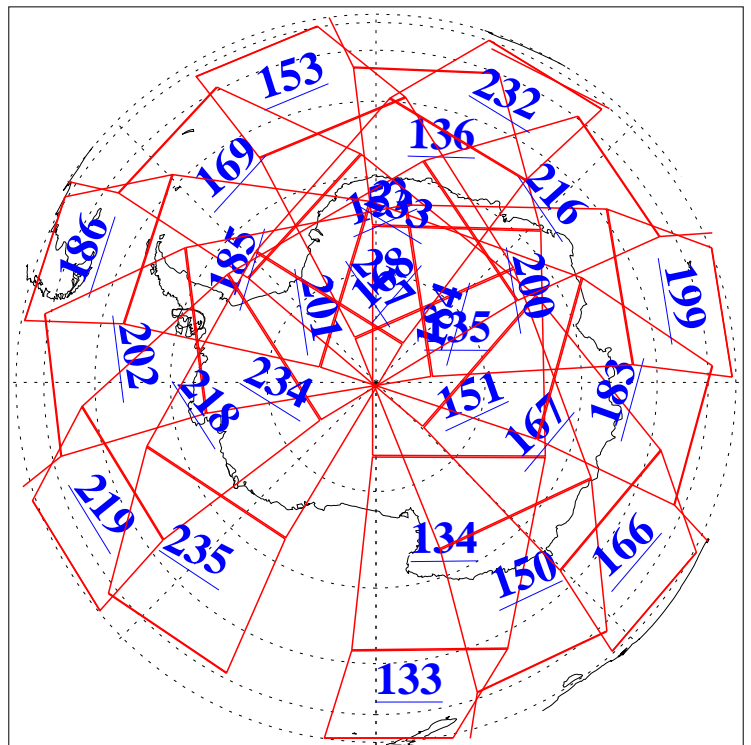

L1B Availability
AMSU Granules: 240
HSB Granules: 0
AIRS Granules: 240

19 Feb 2013
DoY 50
Aqua Day 3944
Granules: 1 to 120

Granules: 121 to 240

Legend: AMSU Available, HSB Available, AIRS Available

L1B Availability
AMSU Granules: 240
HSB Granules: 0
AIRS Granules: 240

19 Feb 2013
DoY 50
Aqua Day 3944
Ascending Granules

Descending Granules

Legend: AMSU Available, HSB Available, AIRS Available

L1B Availability
 AMSU Granules: 240
 HSB Granules: 0
 AIRS Granules: 240

19 Feb 2013
 DoY 50
 Aqua Day 3944

Northern Hemisphere Granules

Southern Hemisphere Granules

Legend: AMSU Available, HSB Available, AIRS Available