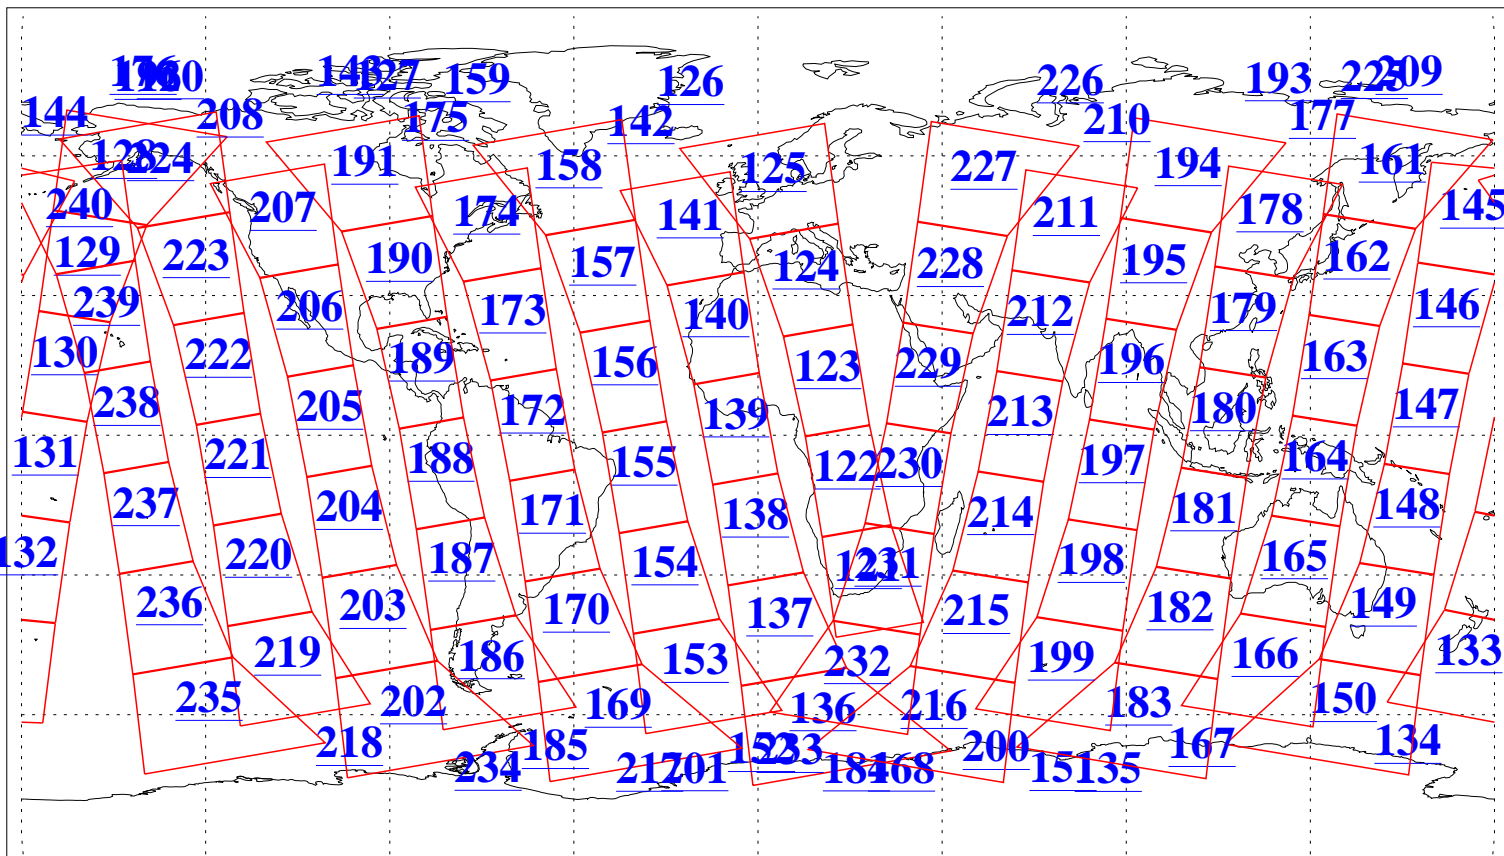

L1B Availability
AMSU Granules: 240
HSB Granules: 0
AIRS Granules: 240

19 Feb 2013
DoY 50
Aqua Day 3944
Granules: 1 to 120

Granules: 121 to 240

Legend: AMSU Available, HSB Available, AIRS Available

L1B Availability
AMSU Granules: 240
HSB Granules: 0
AIRS Granules: 240

19 Feb 2013
DoY 50
Aqua Day 3944
Ascending Granules

Descending Granules

Legend: AMSU Available, HSB Available, AIRS Available

L1B Availability
 AMSU Granules: 240
 HSB Granules: 0
 AIRS Granules: 240

19 Feb 2013
 DoY 50
 Aqua Day 3944

Northern Hemisphere Granules

Southern Hemisphere Granules

Legend: AMSU Available, HSB Available, AIRS Available