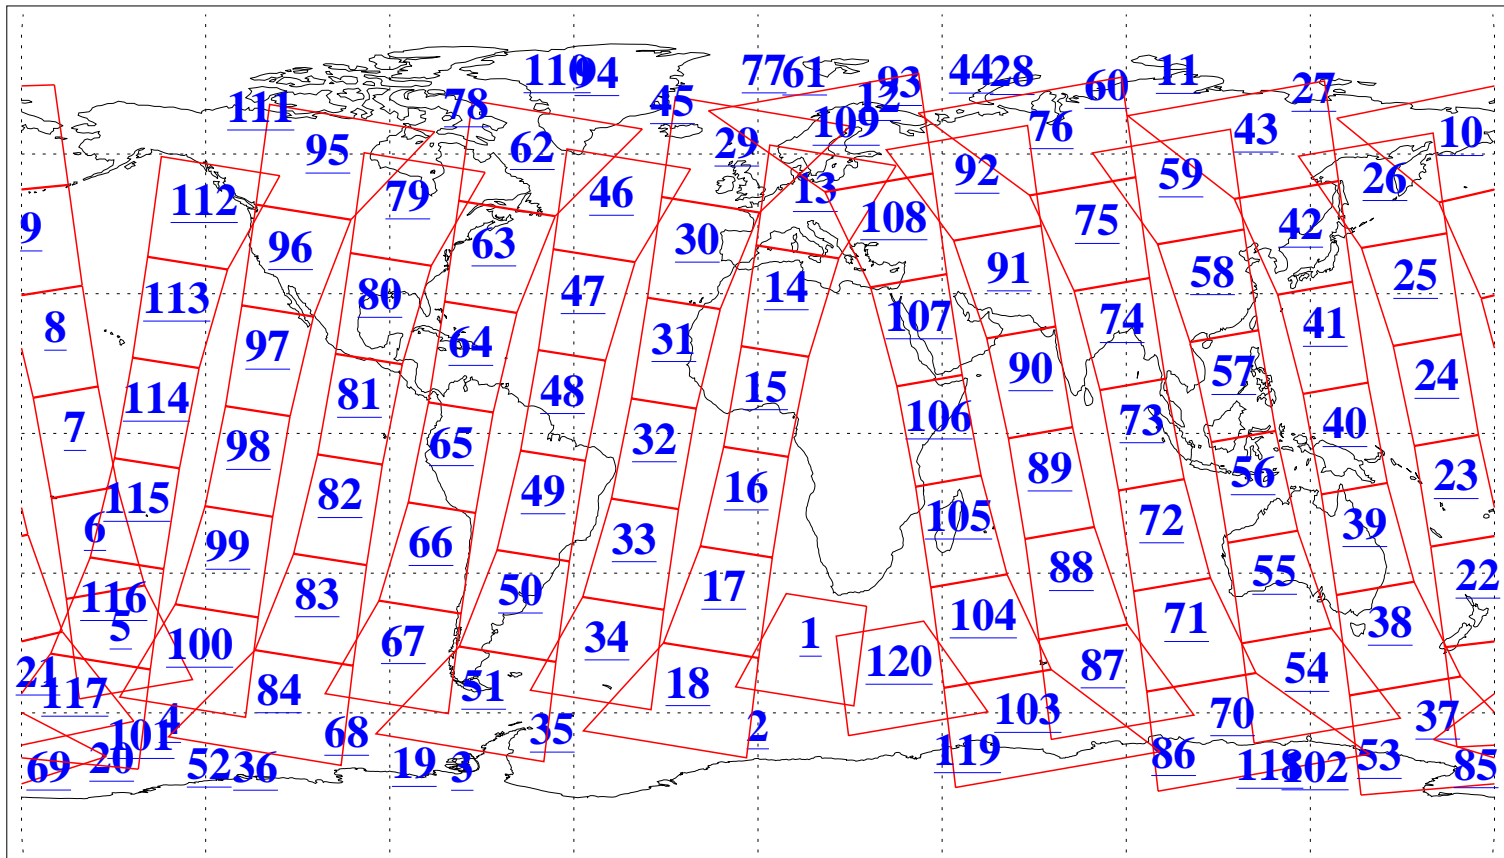

L1B Availability
AMSU Granules: 240
HSB Granules: 0
AIRS Granules: 240

19 Feb 2013
DoY 50
Aqua Day 3944
Granules: 1 to 120

Granules: 121 to 240

Legend: AMSU Available, HSB Available, AIRS Available

L1B Availability
AMSU Granules: 240
HSB Granules: 0
AIRS Granules: 240

19 Feb 2013
DoY 50
Aqua Day 3944
Ascending Granules

Descending Granules

Legend: AMSU Available, HSB Available, AIRS Available

L1B Availability
 AMSU Granules: 240
 HSB Granules: 0
 AIRS Granules: 240

19 Feb 2013
 DoY 50
 Aqua Day 3944

Northern Hemisphere Granules

Southern Hemisphere Granules

Legend: AMSU Available, HSB Available, AIRS Available