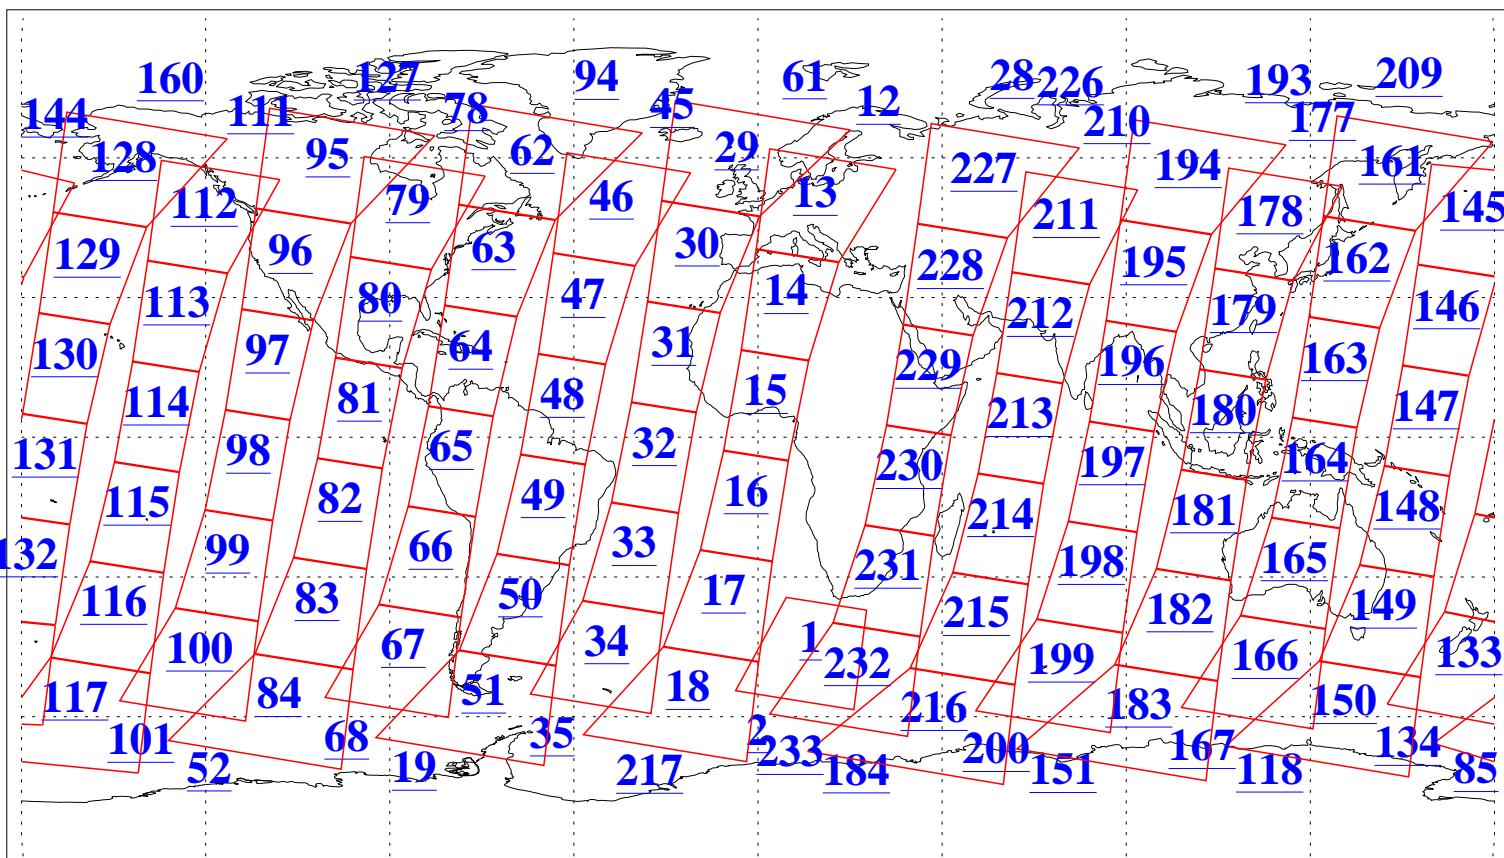

L1B Availability
AMSU Granules: 240
HSB Granules: 0
AIRS Granules: 240

19 Feb 2013
DoY 50
Aqua Day 3944
Granules: 1 to 120

Granules: 121 to 240

Legend: AMSU Available, HSB Available, AIRS Available

L1B Availability
AMSU Granules: 240
HSB Granules: 0
AIRS Granules: 240

19 Feb 2013
DoY 50
Aqua Day 3944
Ascending Granules

Descending Granules

Legend: AMSU Available, HSB Available, AIRS Available

L1B Availability
 AMSU Granules: 240
 HSB Granules: 0
 AIRS Granules: 240

19 Feb 2013
 DoY 50
 Aqua Day 3944

Northern Hemisphere Granules

Southern Hemisphere Granules

Legend: AMSU Available, HSB Available, AIRS Available