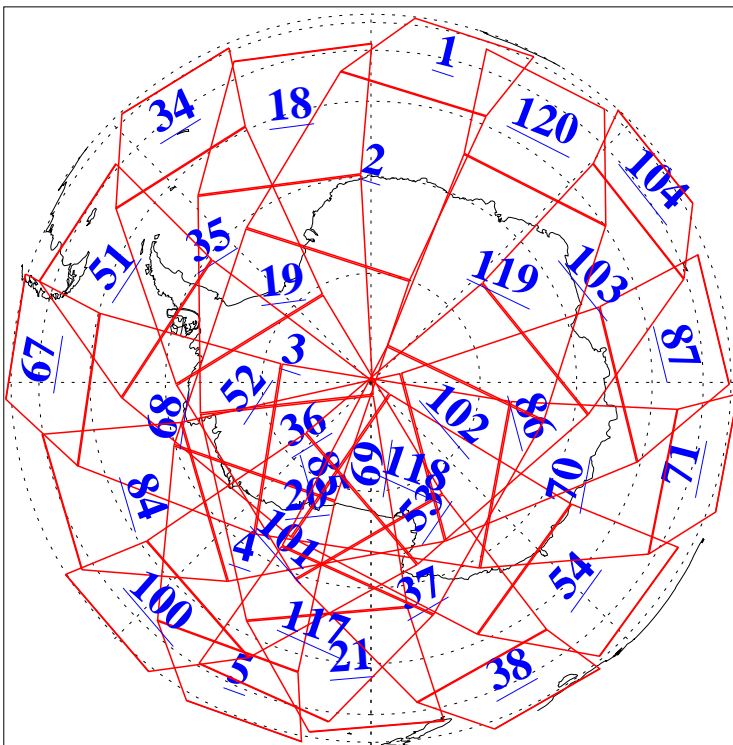

L1B Availability
AMSU Granules: 240
HSB Granules: 0
AIRS Granules: 240

19 Feb 2013
DoY 50
Aqua Day 3944
Granules: 1 to 120

Granules: 121 to 240

Legend: AMSU Available, HSB Available, AIRS Available

L1B Availability
AMSU Granules: 240
HSB Granules: 0
AIRS Granules: 240

19 Feb 2013
DoY 50
Aqua Day 3944
Ascending Granules

Descending Granules

Legend: AMSU Available, HSB Available, AIRS Available

L1B Availability
 AMSU Granules: 240
 HSB Granules: 0
 AIRS Granules: 240

19 Feb 2013
 DoY 50
 Aqua Day 3944

Northern Hemisphere Granules

Southern Hemisphere Granules

Legend: AMSU Available, HSB Available, AIRS Available