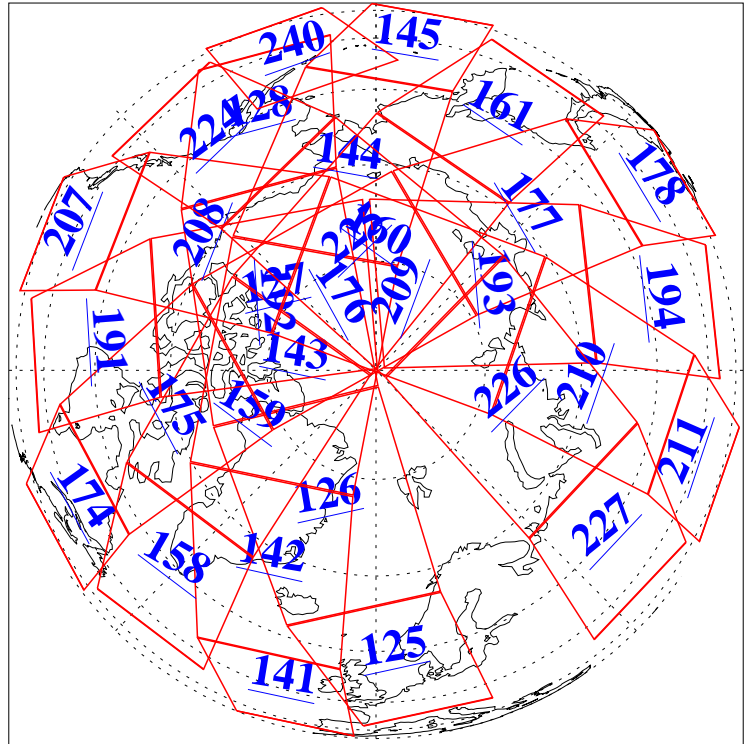

19 Feb 2013
DoY 50
Aqua Day 3944
Ascending Granules

Descending Granules

Legend: AMSU Available, HSB Available, AIRS Available

L1B Availability
 AMSU Granules: 240
 HSB Granules: 0
 AIRS Granules: 240

19 Feb 2013
 DoY 50
 Aqua Day 3944

Northern Hemisphere Granules

Southern Hemisphere Granules

Legend: AMSU Available, HSB Available, AIRS Available