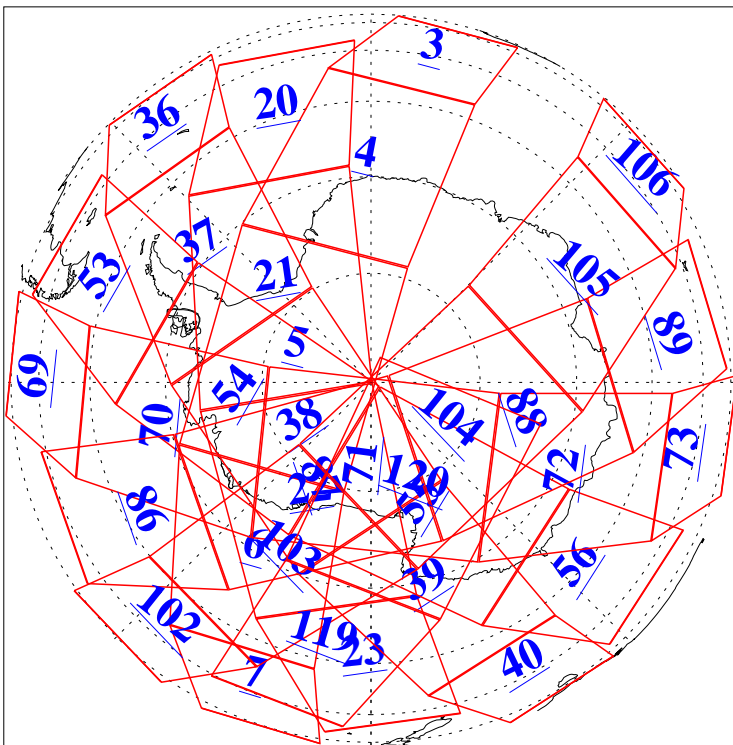

L1B Availability  
AMSU Granules: 240  
HSB Granules: 0  
AIRS Granules: 240

17 Feb 2013  
DoY 48  
Aqua Day 3942  
Granules: 1 to 120

Granules: 121 to 240

Legend: AMSU Available, HSB Available, AIRS Available

L1B Availability  
AMSU Granules: 240  
HSB Granules: 0  
AIRS Granules: 240

17 Feb 2013  
DoY 48  
Aqua Day 3942

Ascending Granules

Descending Granules

Legend: AMSU Available, HSB Available, AIRS Available

L1B Availability  
 AMSU Granules: 240  
 HSB Granules: 0  
 AIRS Granules: 240

17 Feb 2013  
 DoY 48  
 Aqua Day 3942

Northern Hemisphere Granules

Southern Hemisphere Granules

Legend: AMSU Available, ~~HSB Available~~, AIRS Available