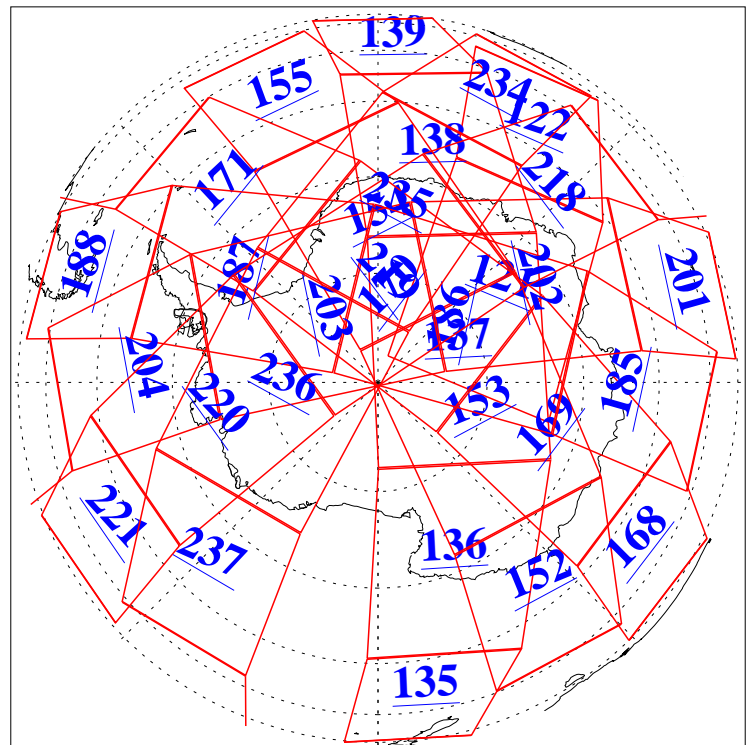

L1B Availability  
AMSU Granules: 240  
HSB Granules: 0  
AIRS Granules: 240

17 Feb 2013  
DoY 48  
Aqua Day 3942

Ascending Granules

Descending Granules

Legend: AMSU Available, HSB Available, AIRS Available

L1B Availability  
 AMSU Granules: 240  
 HSB Granules: 0  
 AIRS Granules: 240

17 Feb 2013  
 DoY 48  
 Aqua Day 3942

Northern Hemisphere Granules

Southern Hemisphere Granules

Legend: AMSU Available, ~~HSB Available~~, AIRS Available