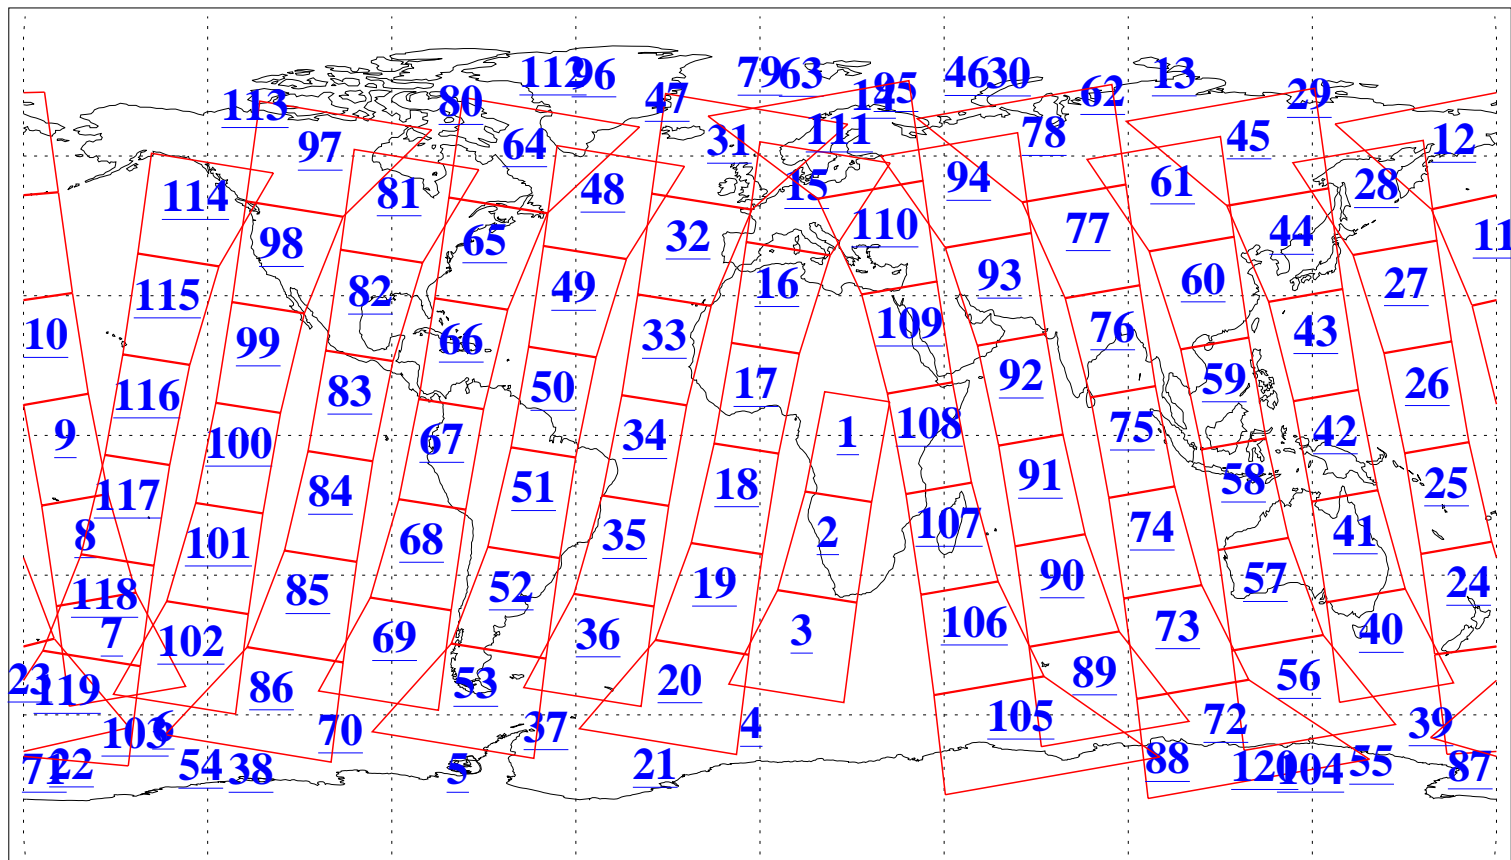

L1B Availability  
AMSU Granules: 240  
HSB Granules: 0  
AIRS Granules: 240

17 Feb 2013  
DoY 48  
Aqua Day 3942  
Granules: 1 to 120

Granules: 121 to 240

Legend: AMSU Available, HSB Available, AIRS Available

L1B Availability  
AMSU Granules: 240  
HSB Granules: 0  
AIRS Granules: 240

17 Feb 2013  
DoY 48  
Aqua Day 3942

Ascending Granules

Descending Granules

Legend: AMSU Available, HSB Available, AIRS Available

L1B Availability  
 AMSU Granules: 240  
 HSB Granules: 0  
 AIRS Granules: 240

17 Feb 2013  
 DoY 48  
 Aqua Day 3942

Northern Hemisphere Granules

Southern Hemisphere Granules

Legend: AMSU Available, ~~HSB Available~~, AIRS Available