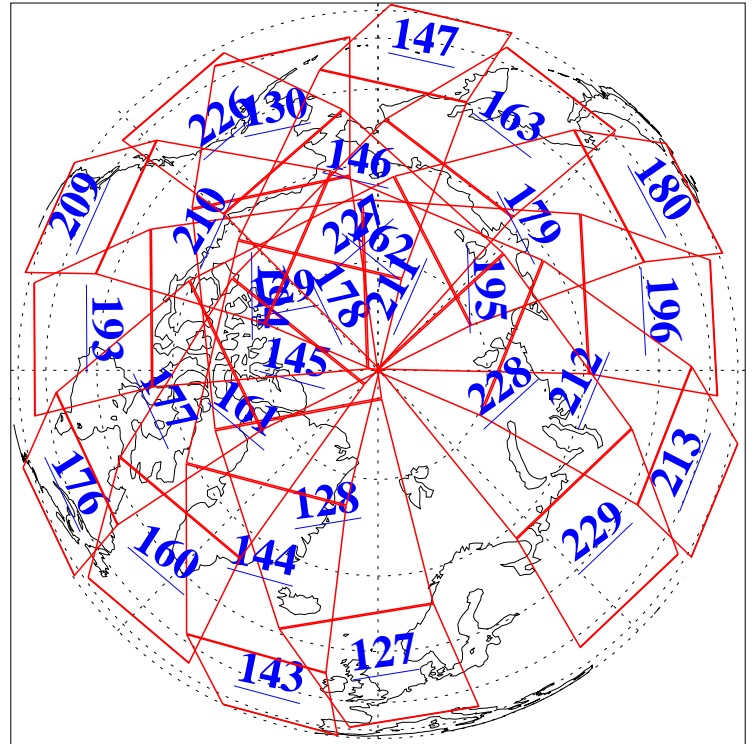

L1B Availability  
AMSU Granules: 240  
HSB Granules: 0  
AIRS Granules: 240

17 Feb 2013  
DoY 48  
Aqua Day 3942

Ascending Granules

Descending Granules

Legend: AMSU Available, HSB Available, AIRS Available

L1B Availability  
 AMSU Granules: 240  
 HSB Granules: 0  
 AIRS Granules: 240

17 Feb 2013  
 DoY 48  
 Aqua Day 3942

Northern Hemisphere Granules

Southern Hemisphere Granules

Legend: AMSU Available, ~~HSB Available~~, AIRS Available