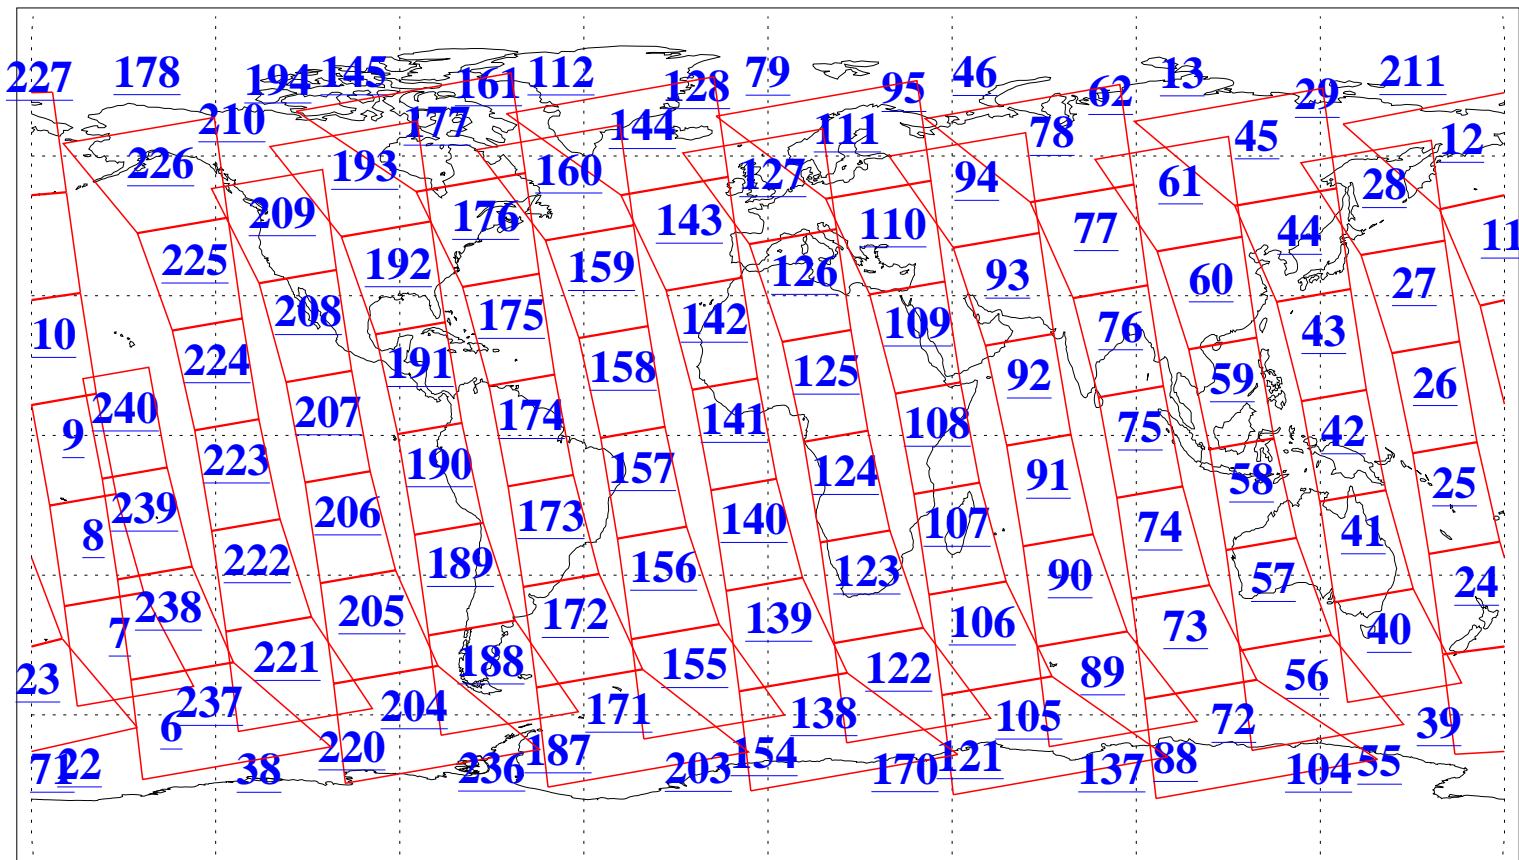

L1B Availability  
AMSU Granules: 240  
HSB Granules: 0  
AIRS Granules: 240

17 Feb 2013  
DoY 48  
Aqua Day 3942  
Granules: 1 to 120

Granules: 121 to 240

Legend: AMSU Available, HSB Available, AIRS Available

L1B Availability  
AMSU Granules: 240  
HSB Granules: 0  
AIRS Granules: 240

17 Feb 2013  
DoY 48  
Aqua Day 3942

Ascending Granules

Descending Granules

Legend: AMSU Available, HSB Available, AIRS Available

L1B Availability  
 AMSU Granules: 240  
 HSB Granules: 0  
 AIRS Granules: 240

17 Feb 2013  
 DoY 48  
 Aqua Day 3942

Northern Hemisphere Granules

Southern Hemisphere Granules

Legend: AMSU Available, ~~HSB Available~~, AIRS Available