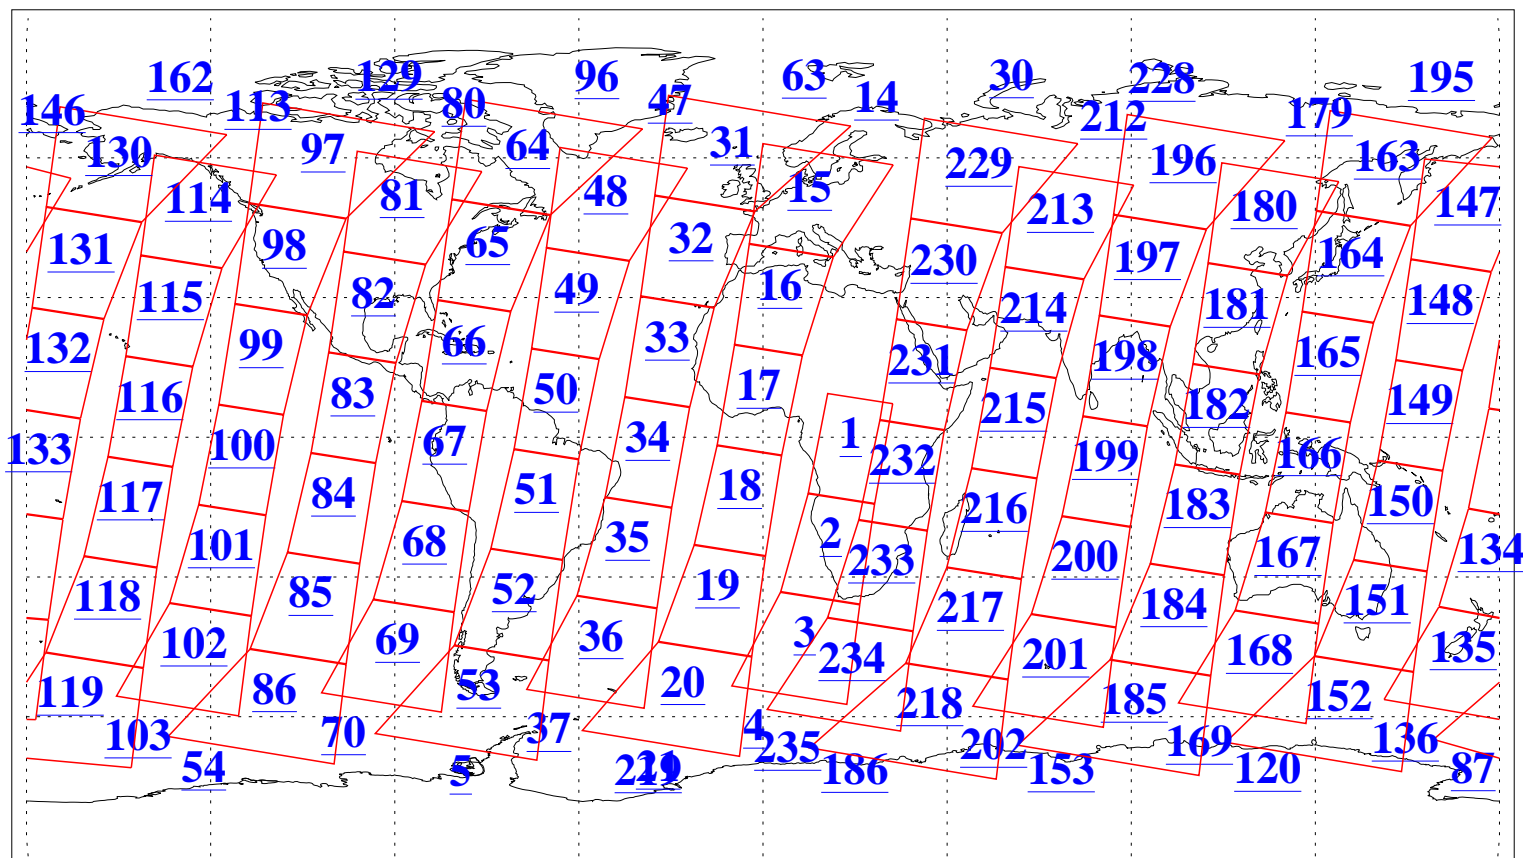

L1B Availability  
AMSU Granules: 240  
HSB Granules: 0  
AIRS Granules: 240

17 Feb 2013  
DoY 48  
Aqua Day 3942  
Granules: 1 to 120

Granules: 121 to 240

Legend: AMSU Available, HSB Available, AIRS Available

L1B Availability  
AMSU Granules: 240  
HSB Granules: 0  
AIRS Granules: 240

17 Feb 2013  
DoY 48  
Aqua Day 3942

Ascending Granules

Descending Granules

Legend: AMSU Available, HSB Available, AIRS Available

L1B Availability  
 AMSU Granules: 240  
 HSB Granules: 0  
 AIRS Granules: 240

17 Feb 2013  
 DoY 48  
 Aqua Day 3942

Northern Hemisphere Granules

Southern Hemisphere Granules

Legend: AMSU Available, ~~HSB Available~~, AIRS Available