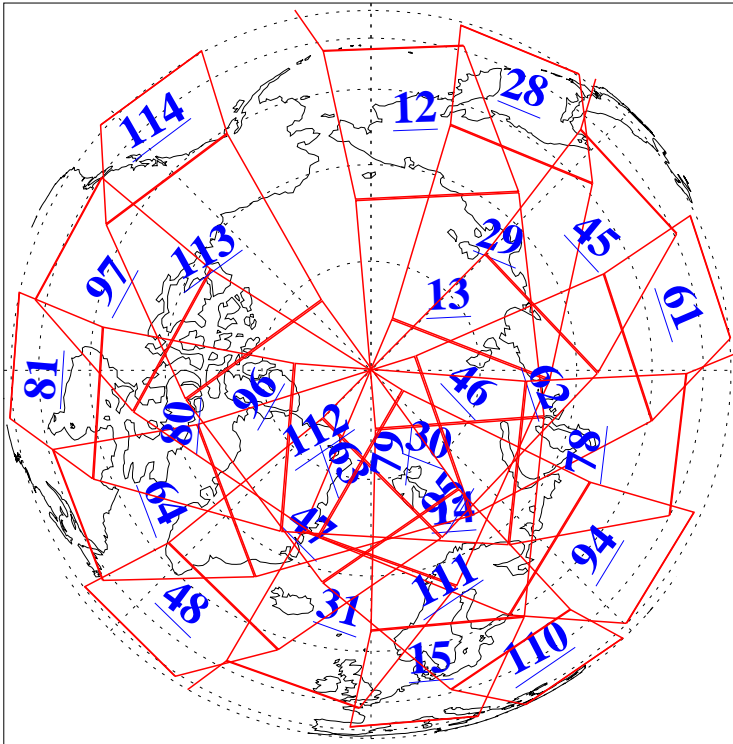

L1B Availability  
AMSU Granules: 240  
HSB Granules: 0  
AIRS Granules: 240

17 Feb 2013  
DoY 48  
Aqua Day 3942  
Granules: 1 to 120

Granules: 121 to 240

Legend: AMSU Available, HSB Available, AIRS Available

L1B Availability  
AMSU Granules: 240  
HSB Granules: 0  
AIRS Granules: 240

17 Feb 2013  
DoY 48  
Aqua Day 3942

Ascending Granules

Descending Granules

Legend: AMSU Available, HSB Available, AIRS Available

L1B Availability  
 AMSU Granules: 240  
 HSB Granules: 0  
 AIRS Granules: 240

17 Feb 2013  
 DoY 48  
 Aqua Day 3942

Northern Hemisphere Granules

Southern Hemisphere Granules

Legend: AMSU Available, ~~HSB Available~~, AIRS Available