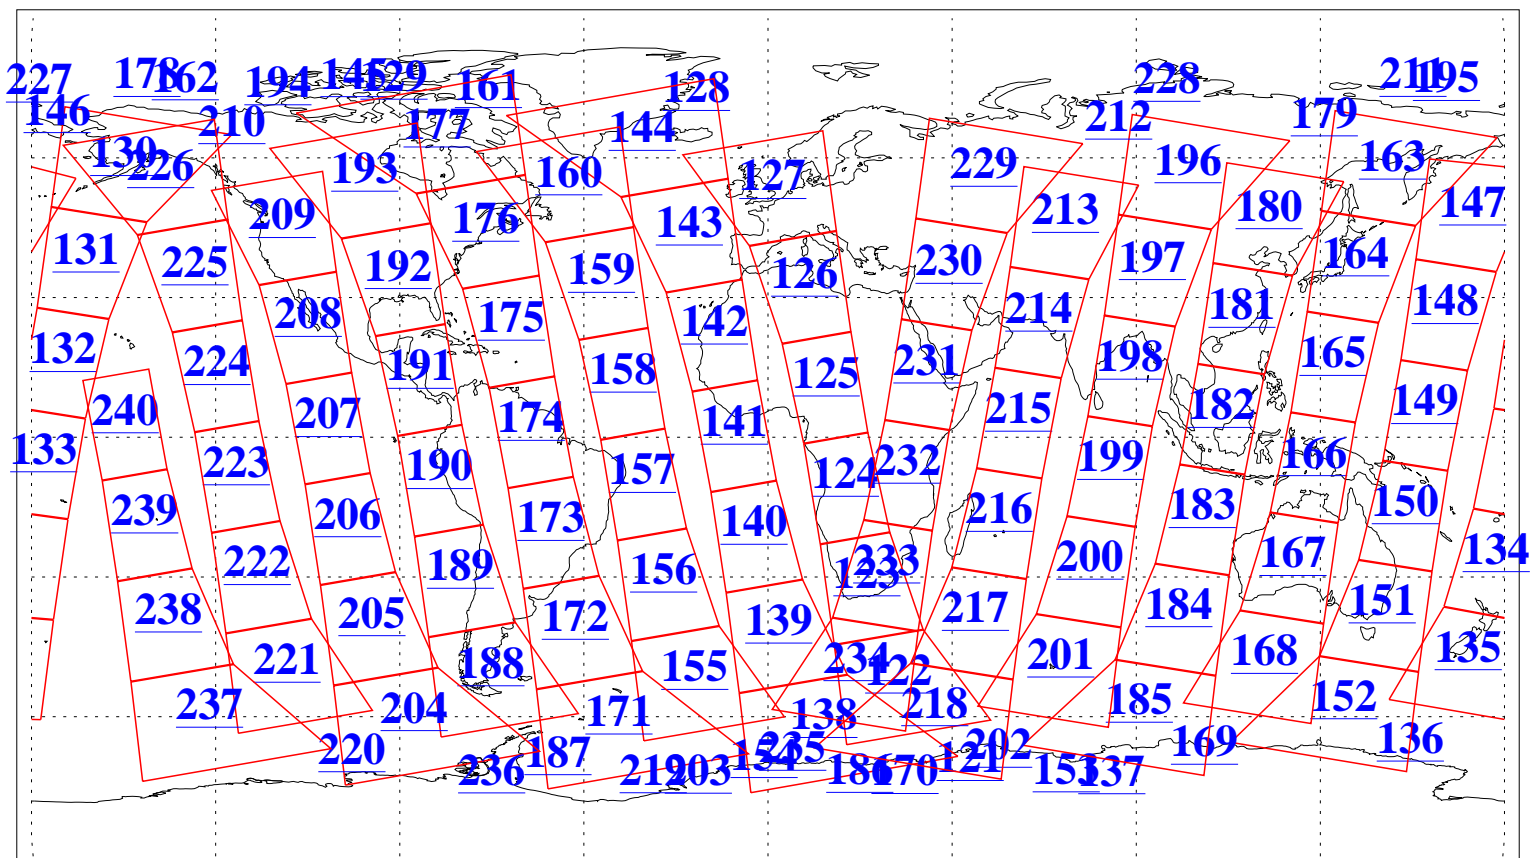

L1B Availability  
AMSU Granules: 240  
HSB Granules: 0  
AIRS Granules: 240

17 Feb 2013  
DoY 48  
Aqua Day 3942  
Granules: 1 to 120

Granules: 121 to 240

Legend: AMSU Available, HSB Available, AIRS Available

L1B Availability  
AMSU Granules: 240  
HSB Granules: 0  
AIRS Granules: 240

17 Feb 2013  
DoY 48  
Aqua Day 3942

Ascending Granules

Descending Granules

Legend: AMSU Available, HSB Available, AIRS Available

L1B Availability  
 AMSU Granules: 240  
 HSB Granules: 0  
 AIRS Granules: 240

17 Feb 2013  
 DoY 48  
 Aqua Day 3942

Northern Hemisphere Granules

Southern Hemisphere Granules

Legend: AMSU Available, ~~HSB Available~~, AIRS Available