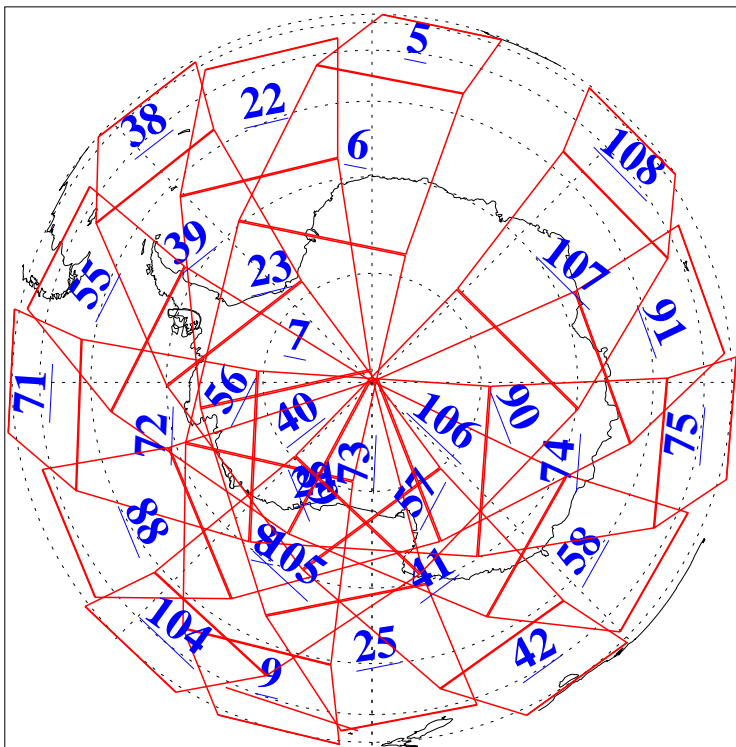

L1B Availability
AMSU Granules: 240
HSB Granules: 0
AIRS Granules: 240

15 Feb 2013
DoY 46
Aqua Day 3940
Granules: 1 to 120

Granules: 121 to 240

Legend: AMSU Available, HSB Available, AIRS Available

L1B Availability
AMSU Granules: 240
HSB Granules: 0
AIRS Granules: 240

15 Feb 2013
DoY 46
Aqua Day 3940

Ascending Granules

Descending Granules

Legend: AMSU Available, HSB Available, AIRS Available

L1B Availability
 AMSU Granules: 240
 HSB Granules: 0
 AIRS Granules: 240

15 Feb 2013
 DoY 46
 Aqua Day 3940

Northern Hemisphere Granules

Southern Hemisphere Granules

Legend: AMSU Available, HSB Available, AIRS Available