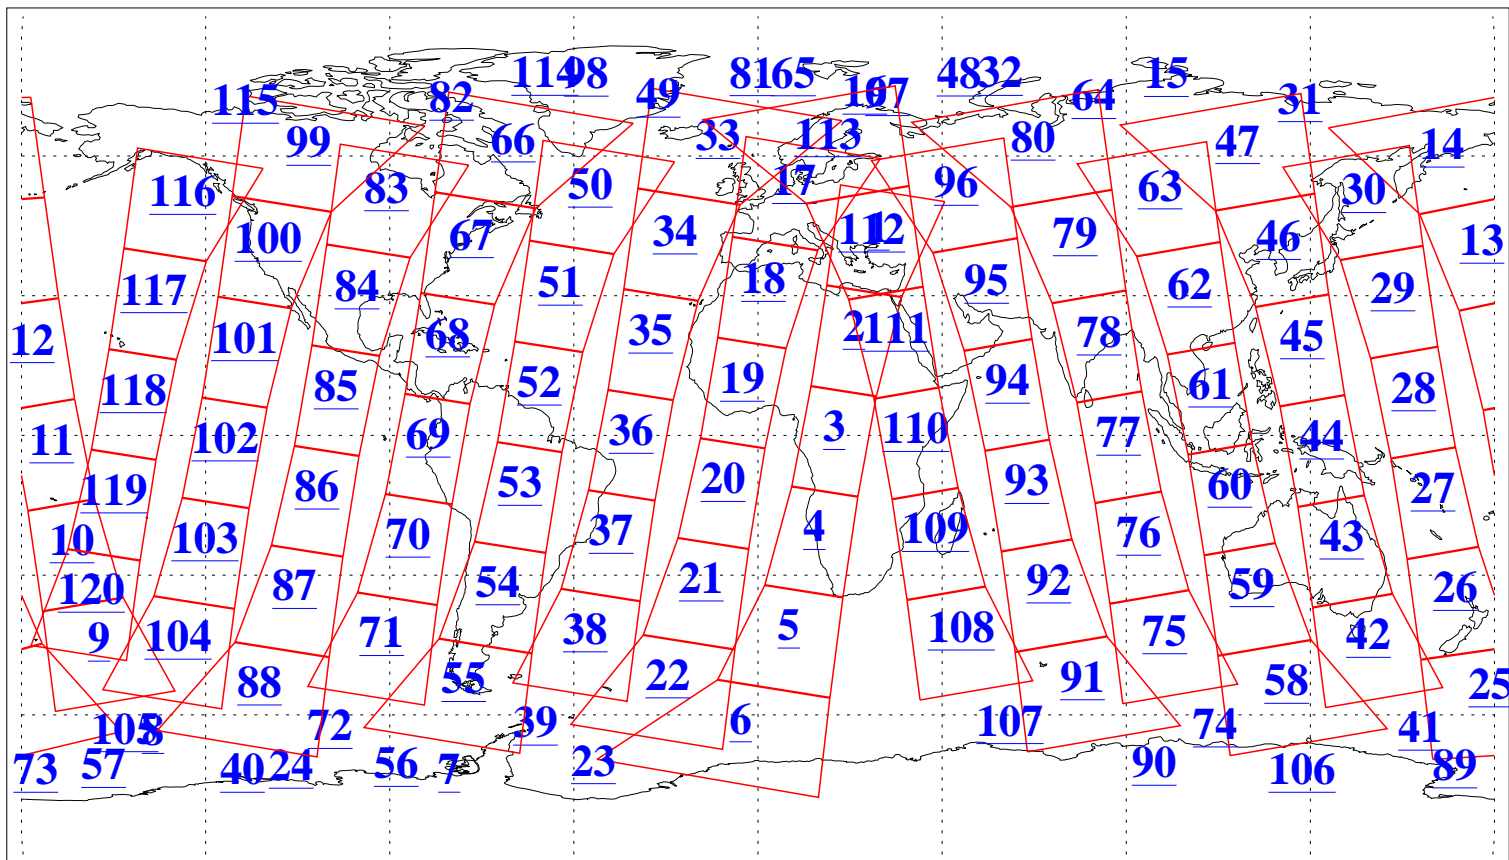

L1B Availability
AMSU Granules: 240
HSB Granules: 0
AIRS Granules: 240

15 Feb 2013
DoY 46
Aqua Day 3940
Granules: 1 to 120

Granules: 121 to 240

Legend: AMSU Available, HSB Available, AIRS Available

L1B Availability
AMSU Granules: 240
HSB Granules: 0
AIRS Granules: 240

15 Feb 2013
DoY 46
Aqua Day 3940

Ascending Granules

Descending Granules

Legend: AMSU Available, HSB Available, AIRS Available

L1B Availability
 AMSU Granules: 240
 HSB Granules: 0
 AIRS Granules: 240

15 Feb 2013
 DoY 46
 Aqua Day 3940

Northern Hemisphere Granules

Southern Hemisphere Granules

Legend: AMSU Available, HSB Available, AIRS Available