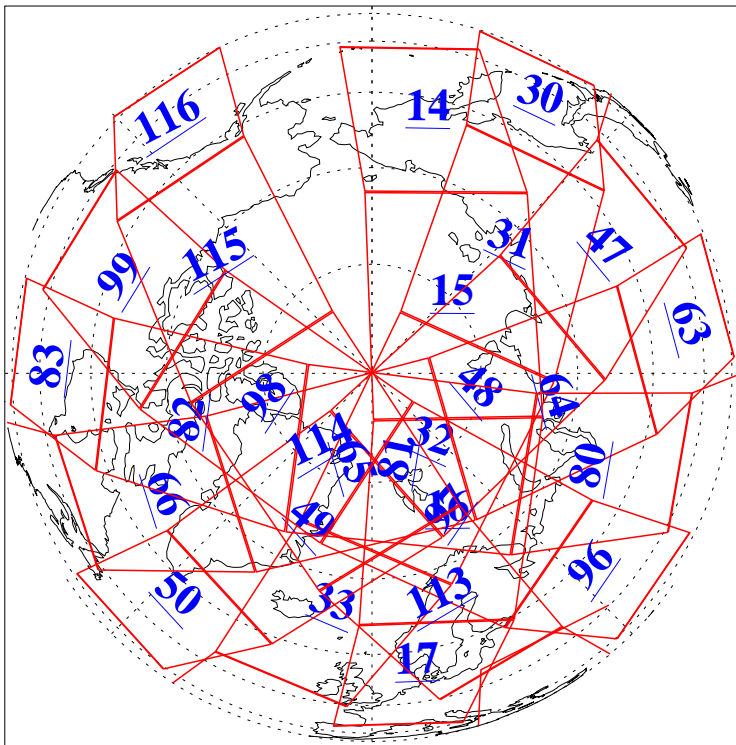

L1B Availability
AMSU Granules: 240
HSB Granules: 0
AIRS Granules: 240

15 Feb 2013
DoY 46
Aqua Day 3940
Granules: 1 to 120

Granules: 121 to 240

Legend: AMSU Available, HSB Available, AIRS Available

L1B Availability
AMSU Granules: 240
HSB Granules: 0
AIRS Granules: 240

15 Feb 2013
DoY 46
Aqua Day 3940

Ascending Granules

Descending Granules

Legend: AMSU Available, HSB Available, AIRS Available

L1B Availability
 AMSU Granules: 240
 HSB Granules: 0
 AIRS Granules: 240

15 Feb 2013
 DoY 46
 Aqua Day 3940

Northern Hemisphere Granules

Southern Hemisphere Granules

Legend: AMSU Available, HSB Available, AIRS Available