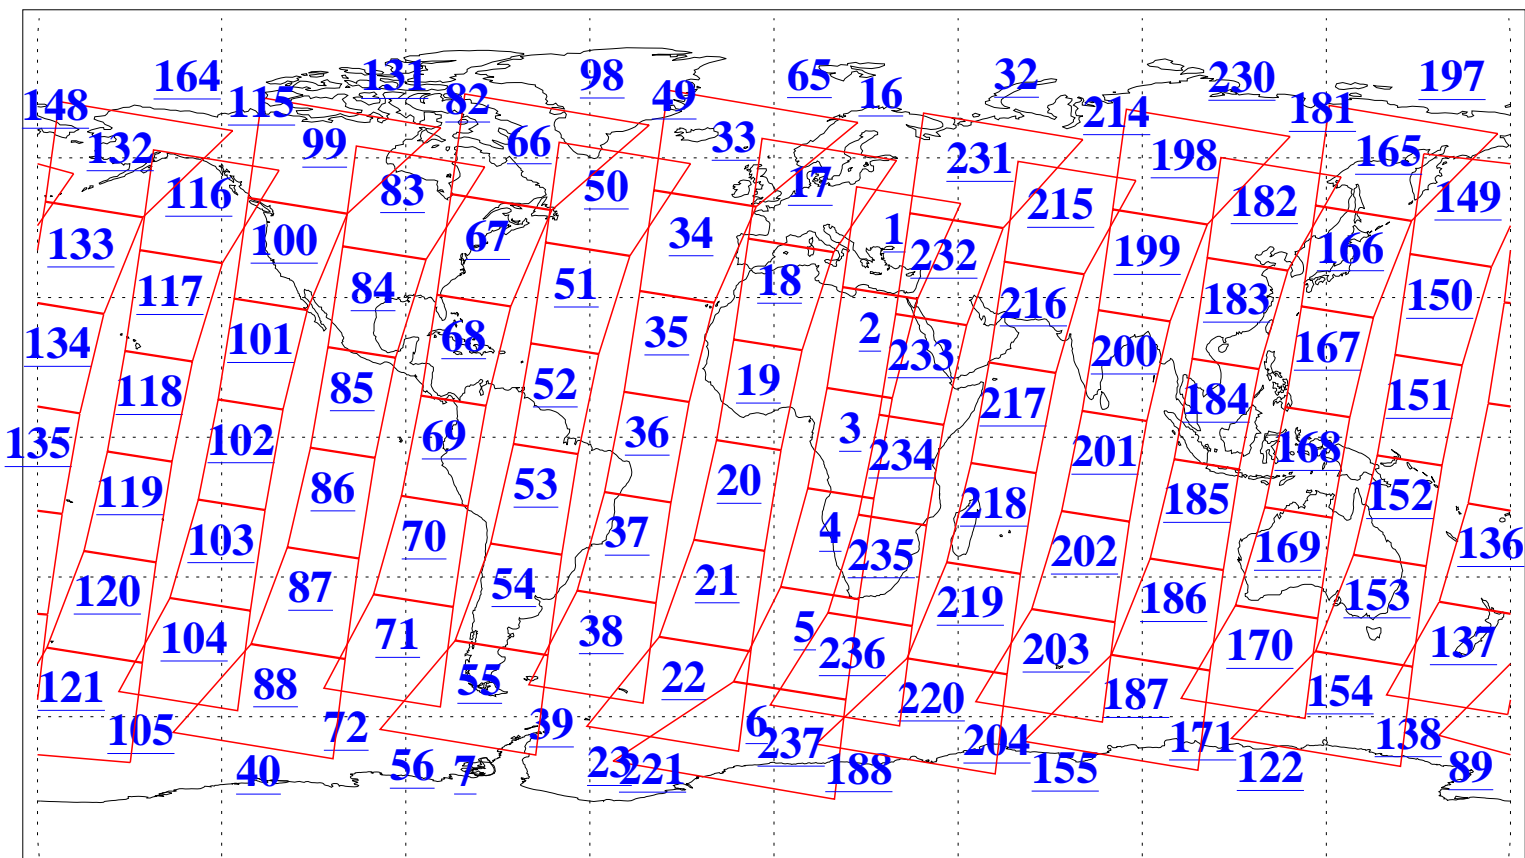

L1B Availability
AMSU Granules: 240
HSB Granules: 0
AIRS Granules: 240

15 Feb 2013
DoY 46
Aqua Day 3940
Granules: 1 to 120

Granules: 121 to 240

Legend: AMSU Available, HSB Available, AIRS Available

L1B Availability
AMSU Granules: 240
HSB Granules: 0
AIRS Granules: 240

15 Feb 2013
DoY 46
Aqua Day 3940

Ascending Granules

Descending Granules

Legend: AMSU Available, HSB Available, AIRS Available

L1B Availability
 AMSU Granules: 240
 HSB Granules: 0
 AIRS Granules: 240

15 Feb 2013
 DoY 46
 Aqua Day 3940

Northern Hemisphere Granules

Southern Hemisphere Granules

Legend: AMSU Available, HSB Available, AIRS Available