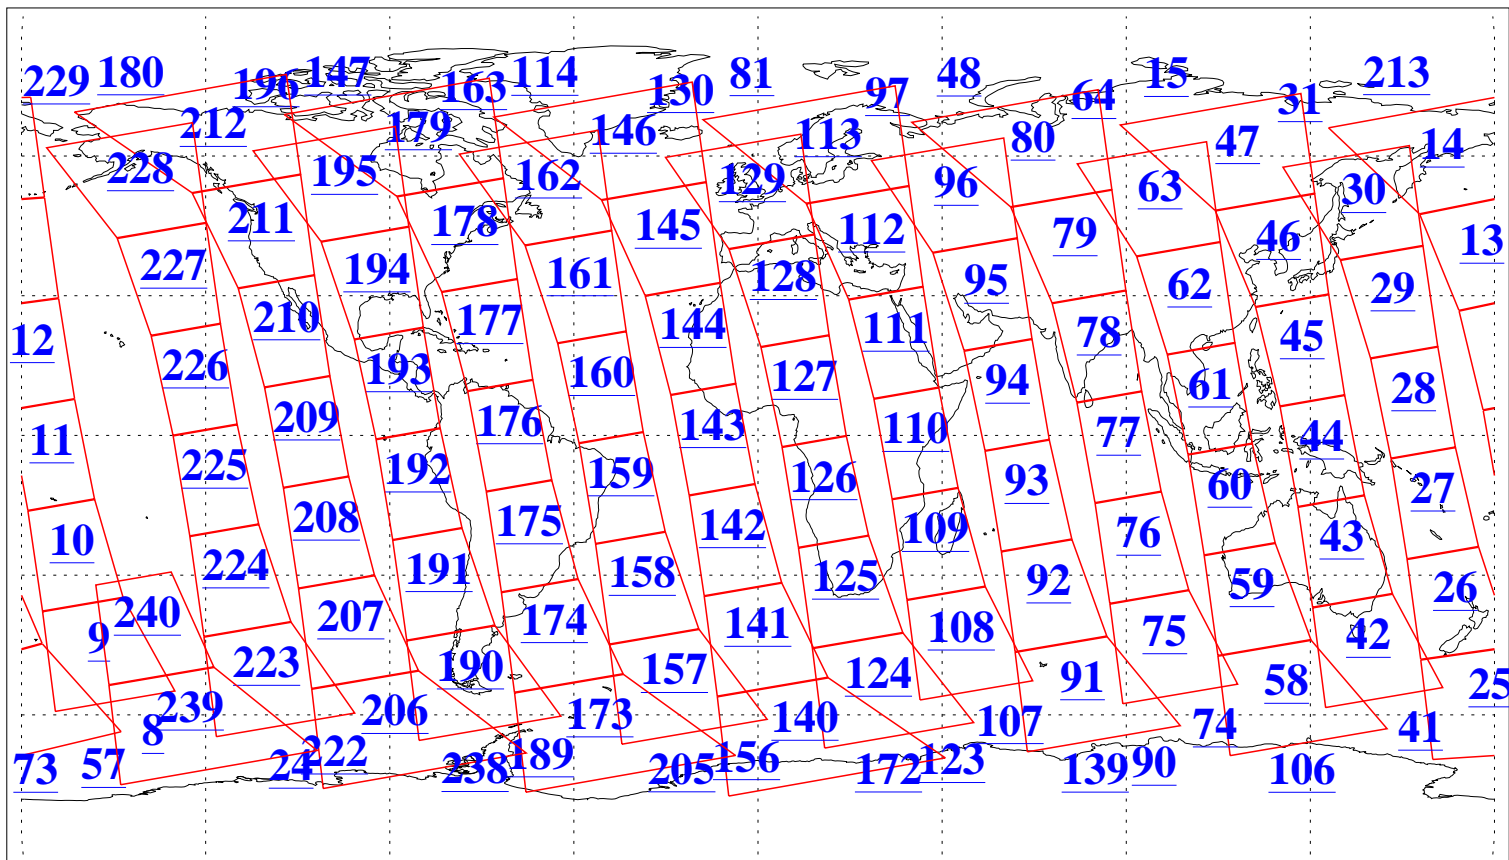

L1B Availability
AMSU Granules: 240
HSB Granules: 0
AIRS Granules: 240

15 Feb 2013
DoY 46
Aqua Day 3940
Granules: 1 to 120

Granules: 121 to 240

Legend: AMSU Available, HSB Available, AIRS Available

L1B Availability
AMSU Granules: 240
HSB Granules: 0
AIRS Granules: 240

15 Feb 2013
DoY 46
Aqua Day 3940

Ascending Granules

Descending Granules

Legend: AMSU Available, HSB Available, AIRS Available

L1B Availability
 AMSU Granules: 240
 HSB Granules: 0
 AIRS Granules: 240

15 Feb 2013
 DoY 46
 Aqua Day 3940

Northern Hemisphere Granules

Southern Hemisphere Granules

Legend: AMSU Available, HSB Available, AIRS Available