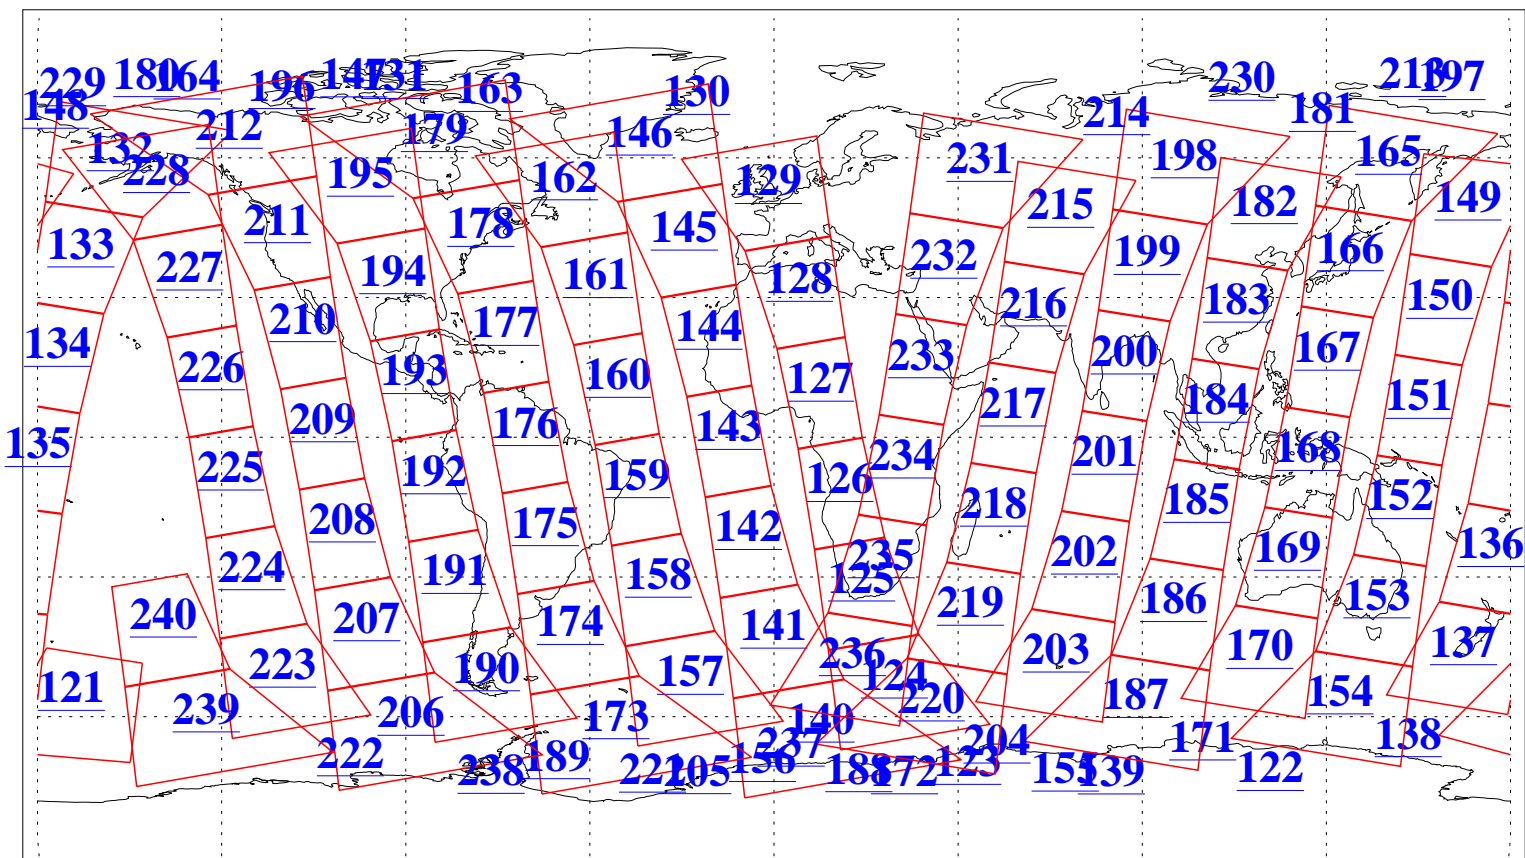

L1B Availability
AMSU Granules: 240
HSB Granules: 0
AIRS Granules: 240

15 Feb 2013
DoY 46
Aqua Day 3940
Granules: 1 to 120

Granules: 121 to 240

Legend: AMSU Available, HSB Available, AIRS Available

L1B Availability
AMSU Granules: 240
HSB Granules: 0
AIRS Granules: 240

15 Feb 2013
DoY 46
Aqua Day 3940

Ascending Granules

Descending Granules

Legend: AMSU Available, HSB Available, AIRS Available

L1B Availability
 AMSU Granules: 240
 HSB Granules: 0
 AIRS Granules: 240

15 Feb 2013
 DoY 46
 Aqua Day 3940

Northern Hemisphere Granules

Southern Hemisphere Granules

Legend: AMSU Available, HSB Available, AIRS Available