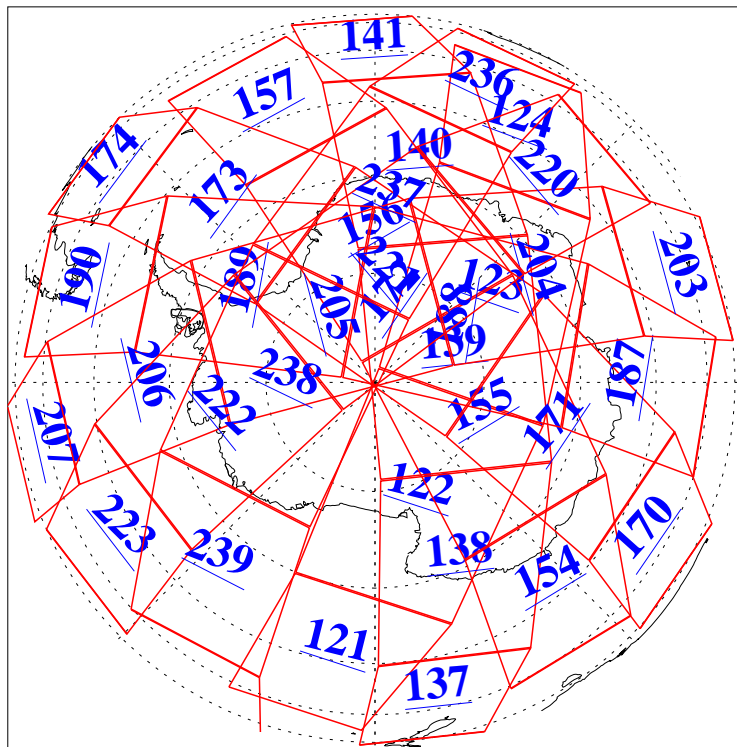

L1B Availability
AMSU Granules: 240
HSB Granules: 0
AIRS Granules: 240

15 Feb 2013
DoY 46
Aqua Day 3940
Granules: 1 to 120

Granules: 121 to 240

Legend: AMSU Available, HSB Available, AIRS Available

L1B Availability
AMSU Granules: 240
HSB Granules: 0
AIRS Granules: 240

15 Feb 2013
DoY 46
Aqua Day 3940

Ascending Granules

Descending Granules

Legend: AMSU Available, HSB Available, AIRS Available

L1B Availability
 AMSU Granules: 240
 HSB Granules: 0
 AIRS Granules: 240

15 Feb 2013
 DoY 46
 Aqua Day 3940

Northern Hemisphere Granules

Southern Hemisphere Granules

Legend: AMSU Available, HSB Available, AIRS Available