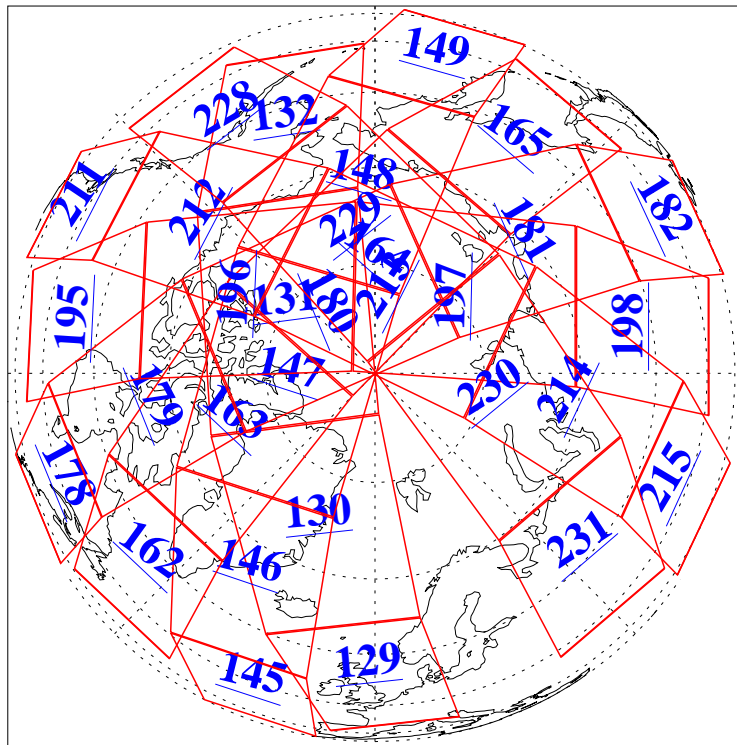

L1B Availability
AMSU Granules: 240
HSB Granules: 0
AIRS Granules: 240

15 Feb 2013
DoY 46
Aqua Day 3940
Granules: 1 to 120

Granules: 121 to 240

Legend: AMSU Available, HSB Available, AIRS Available

L1B Availability
AMSU Granules: 240
HSB Granules: 0
AIRS Granules: 240

15 Feb 2013
DoY 46
Aqua Day 3940

Ascending Granules

Descending Granules

Legend: AMSU Available, HSB Available, AIRS Available

L1B Availability
 AMSU Granules: 240
 HSB Granules: 0
 AIRS Granules: 240

15 Feb 2013
 DoY 46
 Aqua Day 3940

Northern Hemisphere Granules

Southern Hemisphere Granules

Legend: AMSU Available, HSB Available, AIRS Available