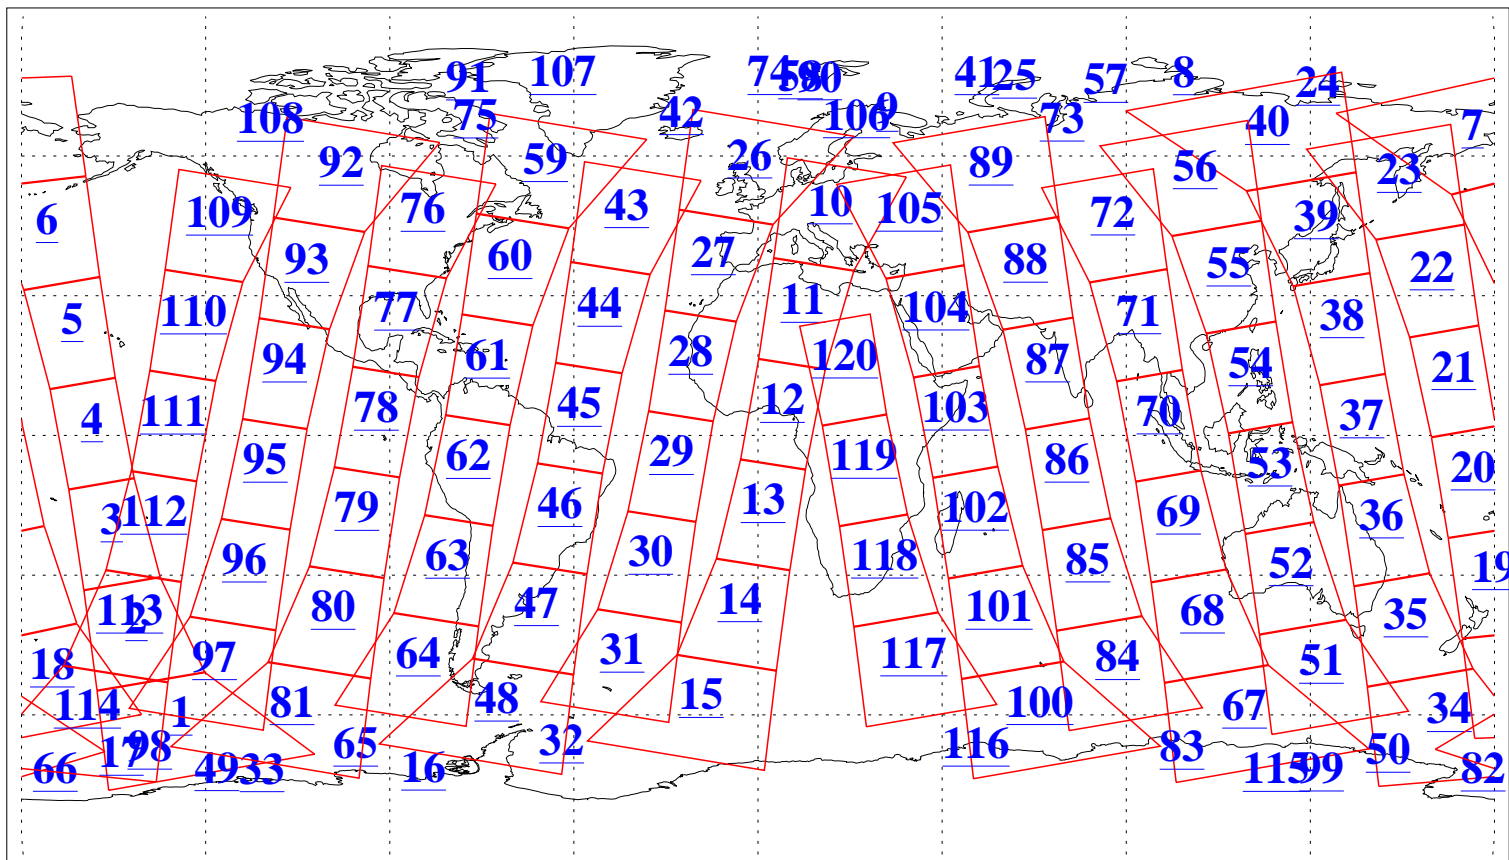

L1B Availability
AMSU Granules: 240
HSB Granules: 0
AIRS Granules: 223

14 Feb 2013
DoY 45
Aqua Day 3939
Granules: 1 to 120

Granules: 121 to 240

Legend: AMSU Available, HSB Available, AIRS Available

L1B Availability
AMSU Granules: 240
HSB Granules: 0
AIRS Granules: 223

14 Feb 2013
DoY 45
Aqua Day 3939
Ascending Granules

Descending Granules

Legend: AMSU Available, HSB Available, AIRS Available

L1B Availability
 AMSU Granules: 240
 HSB Granules: 0
 AIRS Granules: 223

14 Feb 2013
 DoY 45
 Aqua Day 3939

Northern Hemisphere Granules

Southern Hemisphere Granules

Legend: AMSU Available, HSB Available, AIRS Available