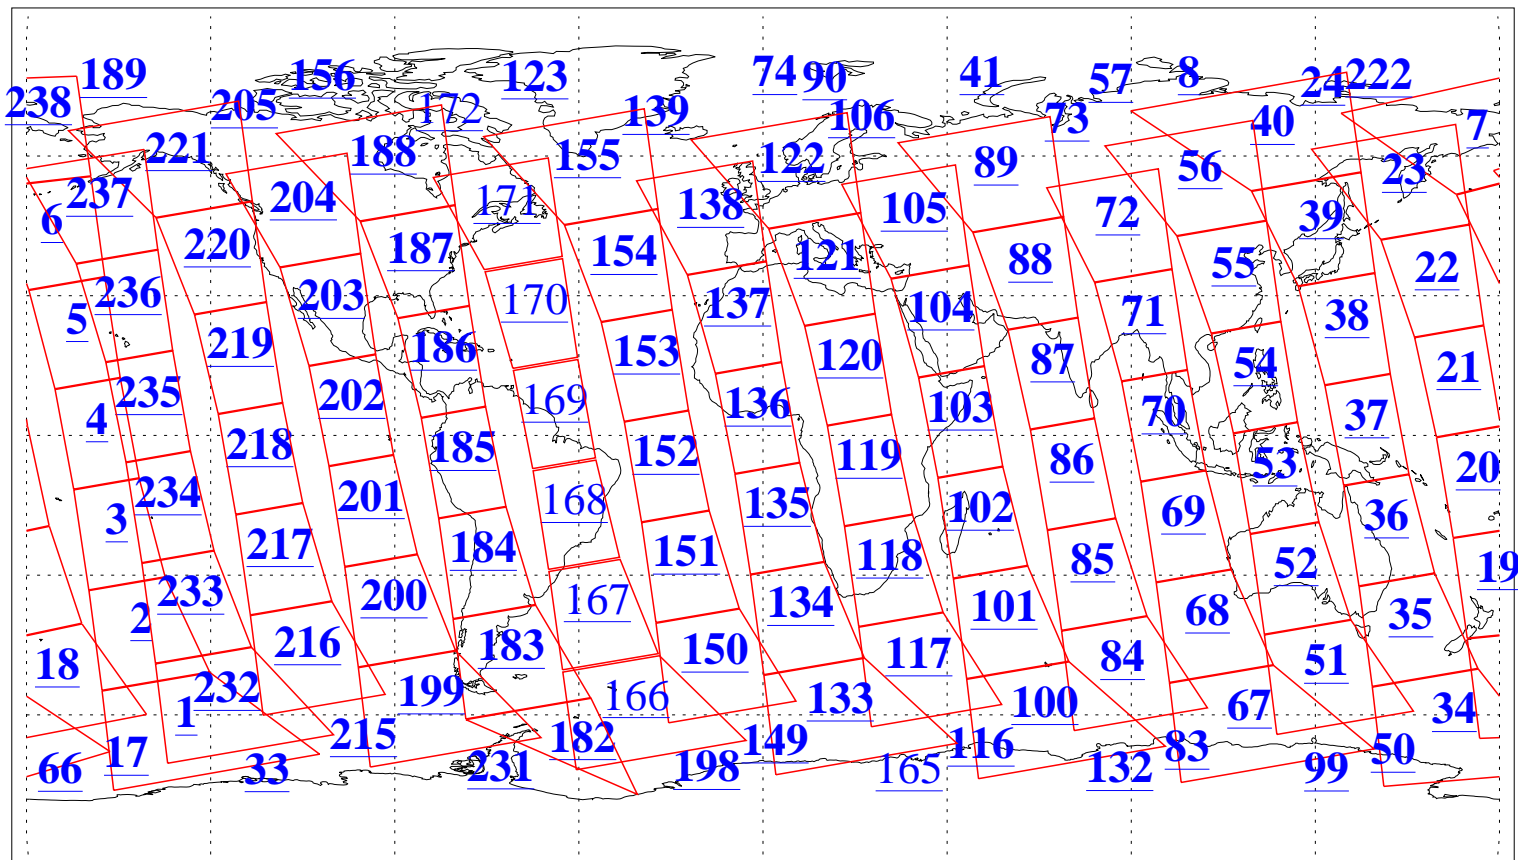

L1B Availability
AMSU Granules: 240
HSB Granules: 0
AIRS Granules: 223

14 Feb 2013
DoY 45
Aqua Day 3939
Granules: 1 to 120

Granules: 121 to 240

Legend: AMSU Available, HSB Available, AIRS Available

L1B Availability
AMSU Granules: 240
HSB Granules: 0
AIRS Granules: 223

14 Feb 2013
DoY 45
Aqua Day 3939
Ascending Granules

Descending Granules

Legend: AMSU Available, HSB Available, AIRS Available

L1B Availability
 AMSU Granules: 240
 HSB Granules: 0
 AIRS Granules: 223

14 Feb 2013
 DoY 45
 Aqua Day 3939

Northern Hemisphere Granules

Southern Hemisphere Granules

Legend: AMSU Available, HSB Available, AIRS Available