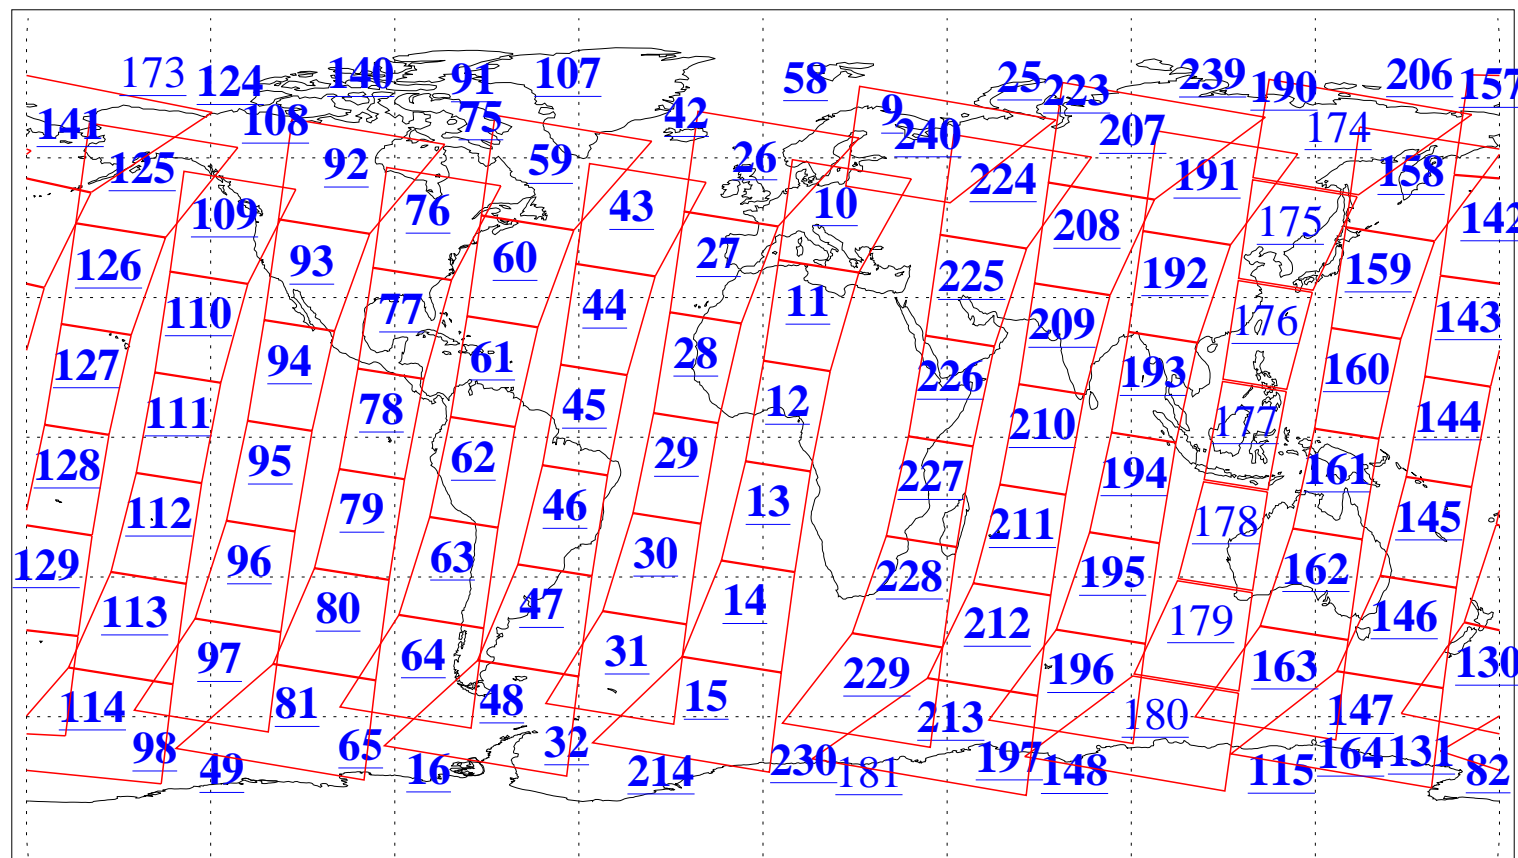

L1B Availability
AMSU Granules: 240
HSB Granules: 0
AIRS Granules: 223

14 Feb 2013
DoY 45
Aqua Day 3939
Granules: 1 to 120

Granules: 121 to 240

Legend: AMSU Available, HSB Available, AIRS Available

L1B Availability
AMSU Granules: 240
HSB Granules: 0
AIRS Granules: 223

14 Feb 2013
DoY 45
Aqua Day 3939
Ascending Granules

Descending Granules

Legend: AMSU Available, HSB Available, AIRS Available

L1B Availability
 AMSU Granules: 240
 HSB Granules: 0
 AIRS Granules: 223

14 Feb 2013
 DoY 45
 Aqua Day 3939

Northern Hemisphere Granules

Southern Hemisphere Granules

Legend: AMSU Available, HSB Available, AIRS Available