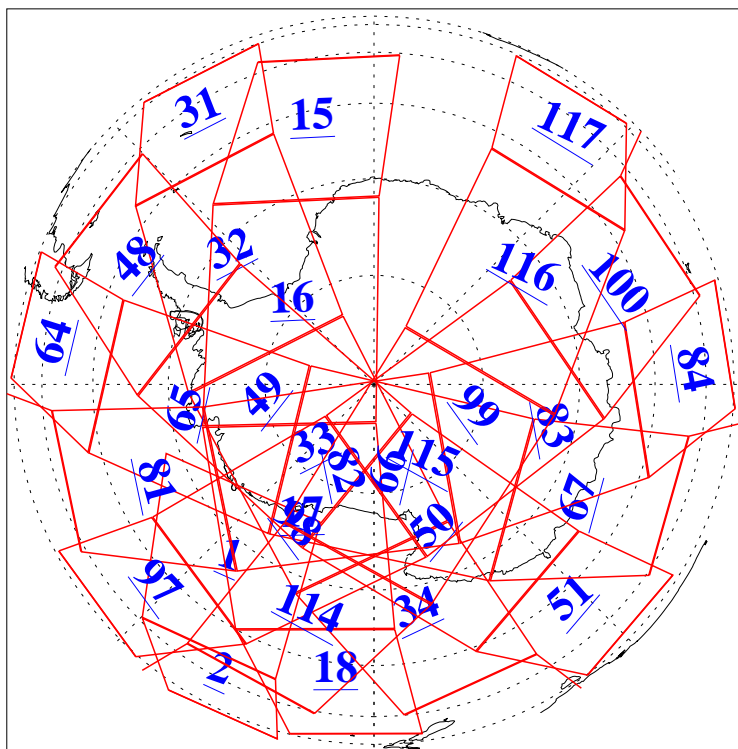

L1B Availability
AMSU Granules: 240
HSB Granules: 0
AIRS Granules: 223

14 Feb 2013
DoY 45
Aqua Day 3939
Granules: 1 to 120

Granules: 121 to 240

Legend: AMSU Available, HSB Available, AIRS Available

L1B Availability
AMSU Granules: 240
HSB Granules: 0
AIRS Granules: 223

14 Feb 2013
DoY 45
Aqua Day 3939
Ascending Granules

Descending Granules

Legend: AMSU Available, HSB Available, AIRS Available

L1B Availability
 AMSU Granules: 240
 HSB Granules: 0
 AIRS Granules: 223

14 Feb 2013
 DoY 45
 Aqua Day 3939

Northern Hemisphere Granules

Southern Hemisphere Granules

Legend: AMSU Available, HSB Available, AIRS Available