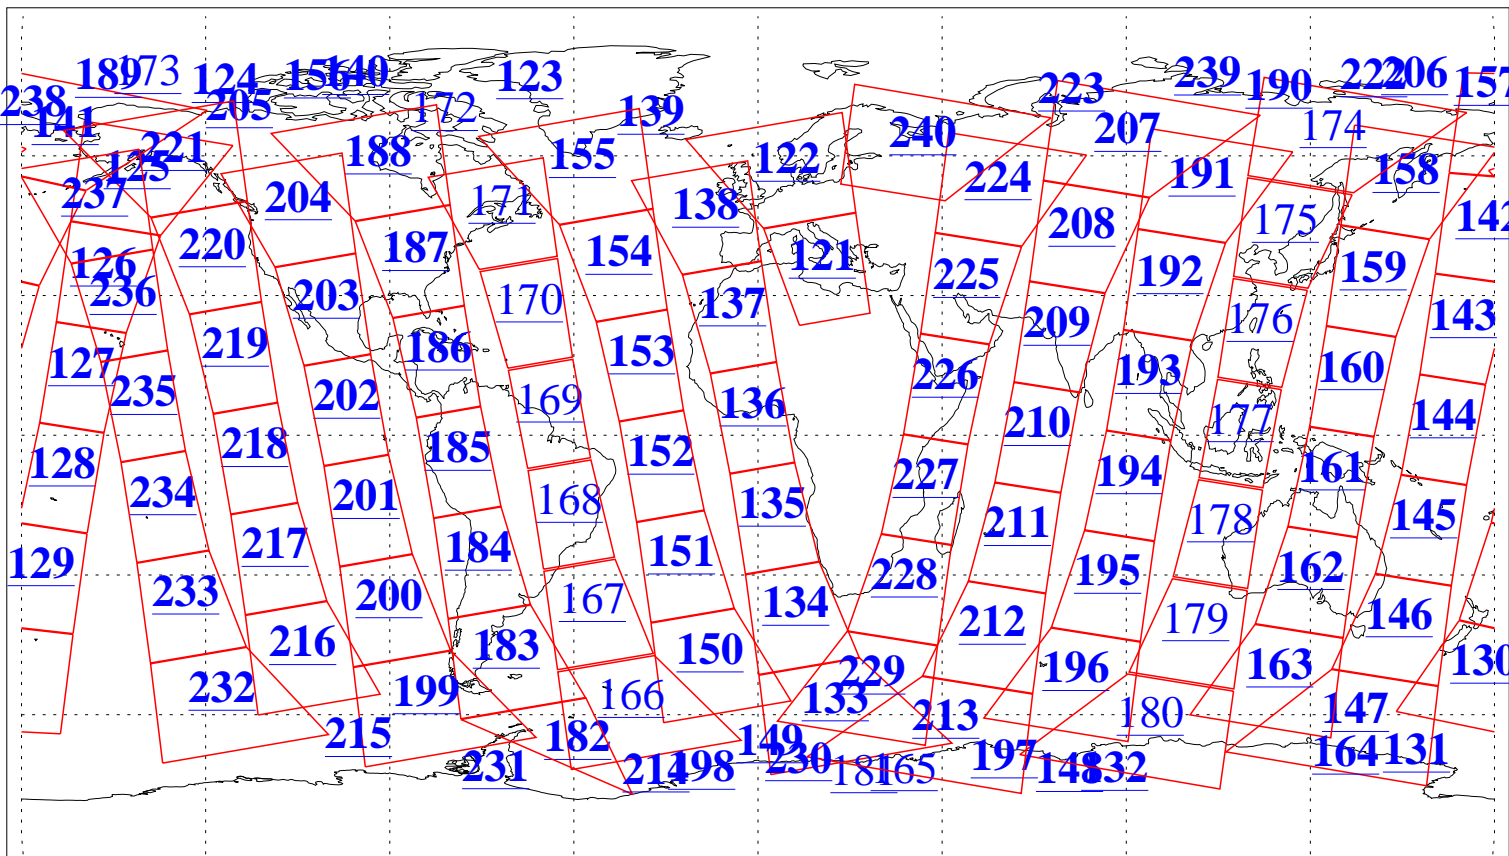

L1B Availability
AMSU Granules: 240
HSB Granules: 0
AIRS Granules: 223

14 Feb 2013
DoY 45
Aqua Day 3939
Granules: 1 to 120

Granules: 121 to 240

Legend: AMSU Available, HSB Available, AIRS Available

L1B Availability
AMSU Granules: 240
HSB Granules: 0
AIRS Granules: 223

14 Feb 2013
DoY 45
Aqua Day 3939
Ascending Granules

Descending Granules

Legend: AMSU Available, HSB Available, AIRS Available

L1B Availability
 AMSU Granules: 240
 HSB Granules: 0
 AIRS Granules: 223

14 Feb 2013
 DoY 45
 Aqua Day 3939

Northern Hemisphere Granules

Southern Hemisphere Granules

Legend: AMSU Available, HSB Available, AIRS Available