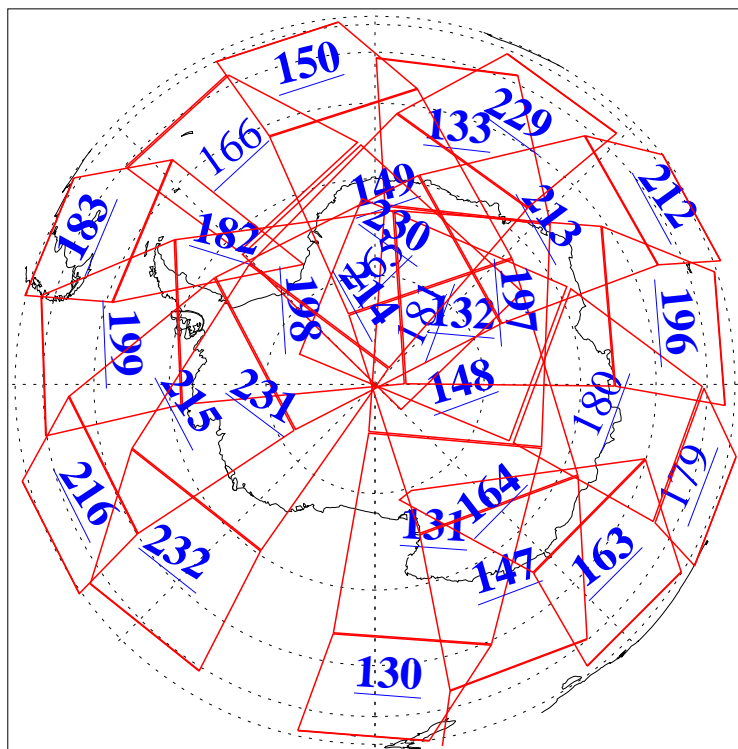

14 Feb 2013
DoY 45
Aqua Day 3939
Ascending Granules

Descending Granules

Legend: AMSU Available, HSB Available, AIRS Available

L1B Availability
 AMSU Granules: 240
 HSB Granules: 0
 AIRS Granules: 223

14 Feb 2013
 DoY 45
 Aqua Day 3939

Northern Hemisphere Granules

Southern Hemisphere Granules

Legend: AMSU Available, HSB Available, AIRS Available