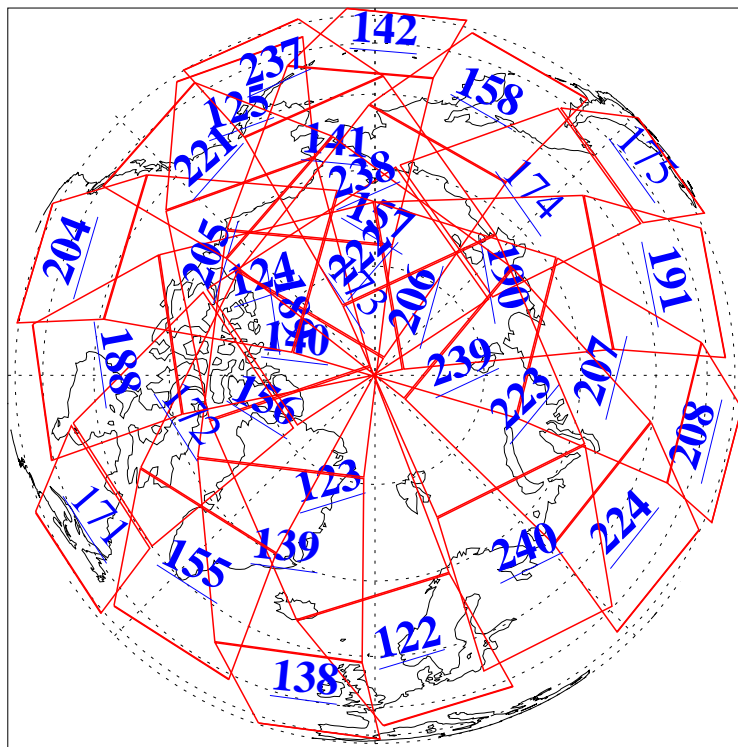

L1B Availability
AMSU Granules: 240
HSB Granules: 0
AIRS Granules: 223

14 Feb 2013
DoY 45
Aqua Day 3939
Granules: 1 to 120

Granules: 121 to 240

Legend: AMSU Available, HSB Available, AIRS Available

L1B Availability
AMSU Granules: 240
HSB Granules: 0
AIRS Granules: 223

14 Feb 2013
DoY 45
Aqua Day 3939
Ascending Granules

Descending Granules

Legend: AMSU Available, HSB Available, AIRS Available

L1B Availability
 AMSU Granules: 240
 HSB Granules: 0
 AIRS Granules: 223

14 Feb 2013
 DoY 45
 Aqua Day 3939

Northern Hemisphere Granules

Southern Hemisphere Granules

Legend: AMSU Available, HSB Available, AIRS Available