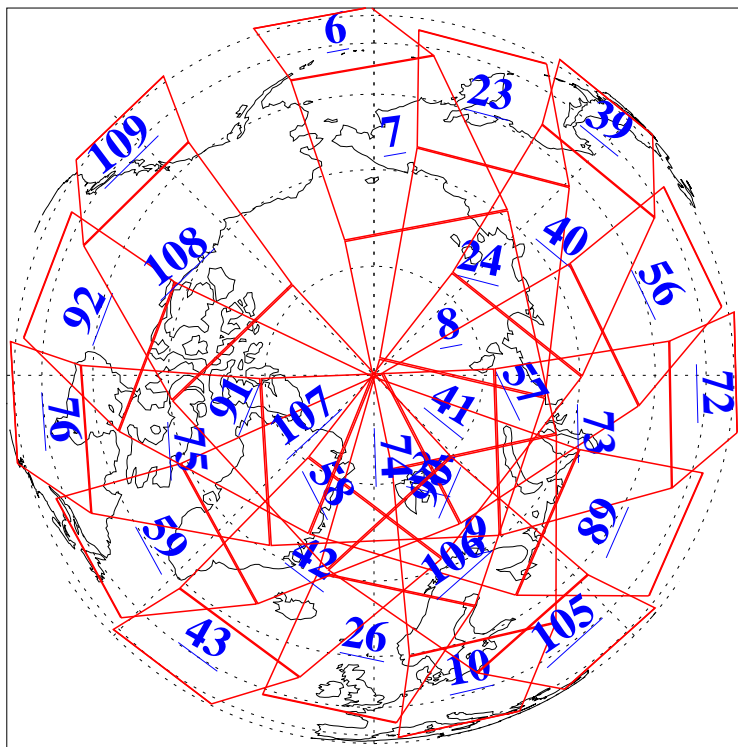

L1B Availability
AMSU Granules: 240
HSB Granules: 0
AIRS Granules: 223

14 Feb 2013
DoY 45
Aqua Day 3939
Granules: 1 to 120

Granules: 121 to 240

Legend: AMSU Available, HSB Available, AIRS Available

L1B Availability
AMSU Granules: 240
HSB Granules: 0
AIRS Granules: 223

14 Feb 2013
DoY 45
Aqua Day 3939
Ascending Granules

Descending Granules

Legend: AMSU Available, HSB Available, AIRS Available

L1B Availability
 AMSU Granules: 240
 HSB Granules: 0
 AIRS Granules: 223

14 Feb 2013
 DoY 45
 Aqua Day 3939

Northern Hemisphere Granules

Southern Hemisphere Granules

Legend: AMSU Available, HSB Available, AIRS Available