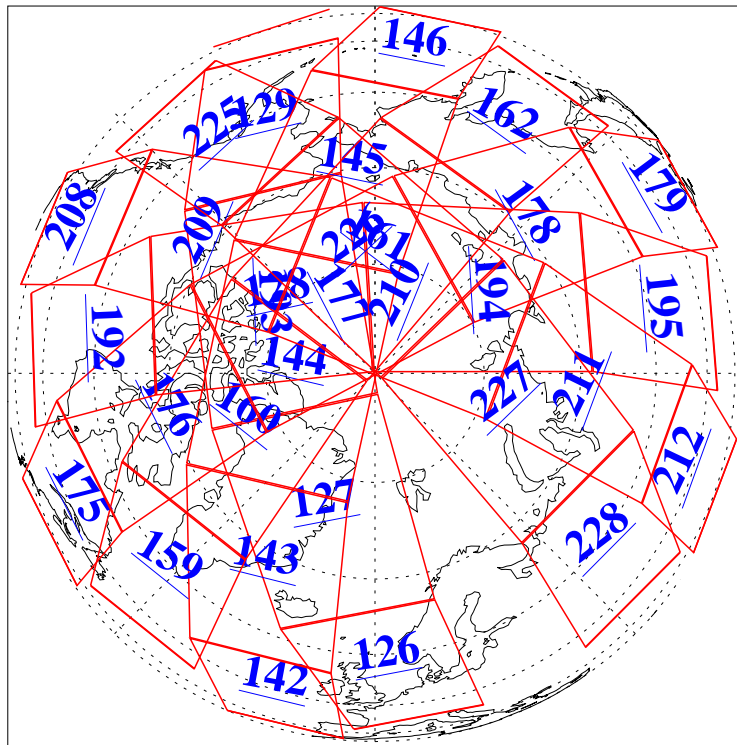

L1B Availability
AMSU Granules: 240
HSB Granules: 0
AIRS Granules: 227

10 Feb 2013
DoY 41
Aqua Day 3935
Granules: 1 to 120

Granules: 121 to 240

Legend: AMSU Available, HSB Available, AIRS Available

L1B Availability
AMSU Granules: 240
HSB Granules: 0
AIRS Granules: 227

10 Feb 2013
DoY 41
Aqua Day 3935

Ascending Granules

Descending Granules

Legend: AMSU Available, HSB Available, AIRS Available

L1B Availability
 AMSU Granules: 240
 HSB Granules: 0
 AIRS Granules: 227

10 Feb 2013
 DoY 41
 Aqua Day 3935

Northern Hemisphere Granules

Southern Hemisphere Granules

Legend: AMSU Available, HSB Available, AIRS Available