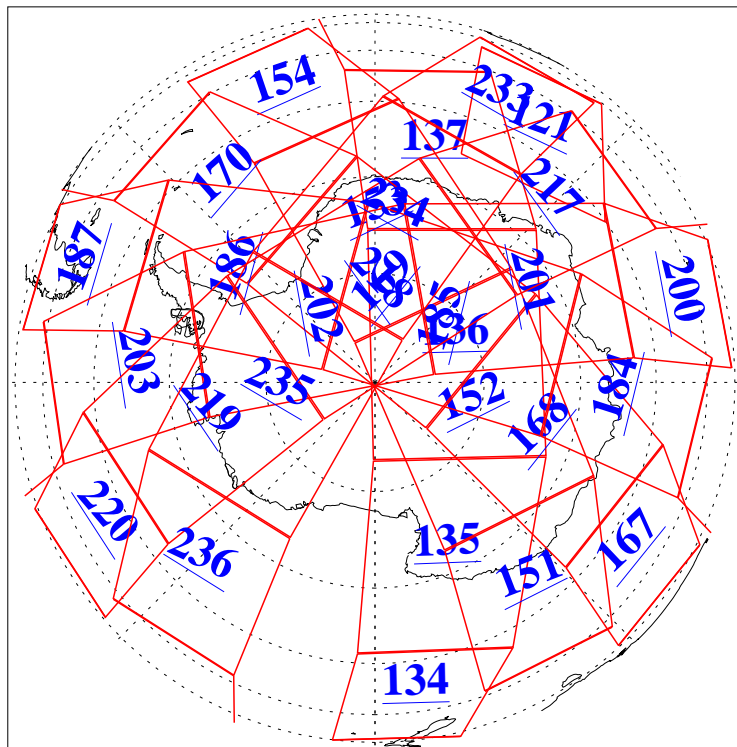

L1B Availability
AMSU Granules: 240
HSB Granules: 0
AIRS Granules: 227

10 Feb 2013
DoY 41
Aqua Day 3935
Granules: 1 to 120

Granules: 121 to 240

Legend: AMSU Available, HSB Available, AIRS Available

L1B Availability
AMSU Granules: 240
HSB Granules: 0
AIRS Granules: 227

10 Feb 2013
DoY 41
Aqua Day 3935

Ascending Granules

Descending Granules

Legend: AMSU Available, HSB Available, AIRS Available

L1B Availability
 AMSU Granules: 240
 HSB Granules: 0
 AIRS Granules: 227

10 Feb 2013
 DoY 41
 Aqua Day 3935

Northern Hemisphere Granules

Southern Hemisphere Granules

Legend: AMSU Available, HSB Available, AIRS Available