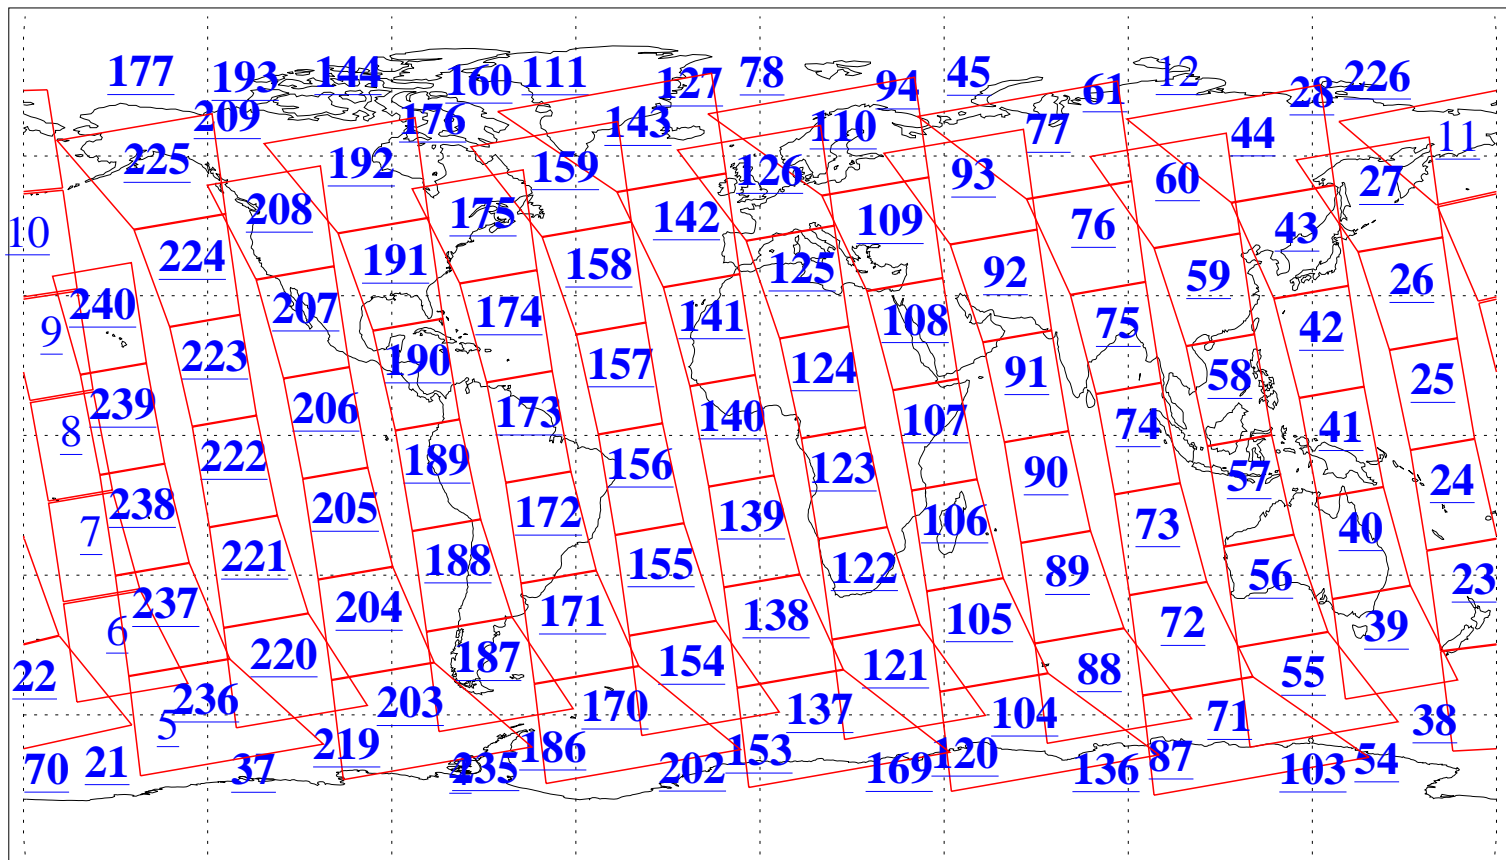

L1B Availability
AMSU Granules: 240
HSB Granules: 0
AIRS Granules: 227

10 Feb 2013
DoY 41
Aqua Day 3935
Granules: 1 to 120

Granules: 121 to 240

Legend: AMSU Available, HSB Available, AIRS Available

L1B Availability
AMSU Granules: 240
HSB Granules: 0
AIRS Granules: 227

10 Feb 2013
DoY 41
Aqua Day 3935

Ascending Granules

Descending Granules

Legend: AMSU Available, HSB Available, AIRS Available

L1B Availability
 AMSU Granules: 240
 HSB Granules: 0
 AIRS Granules: 227

10 Feb 2013
 DoY 41
 Aqua Day 3935

Northern Hemisphere Granules

Southern Hemisphere Granules

Legend: AMSU Available, HSB Available, AIRS Available