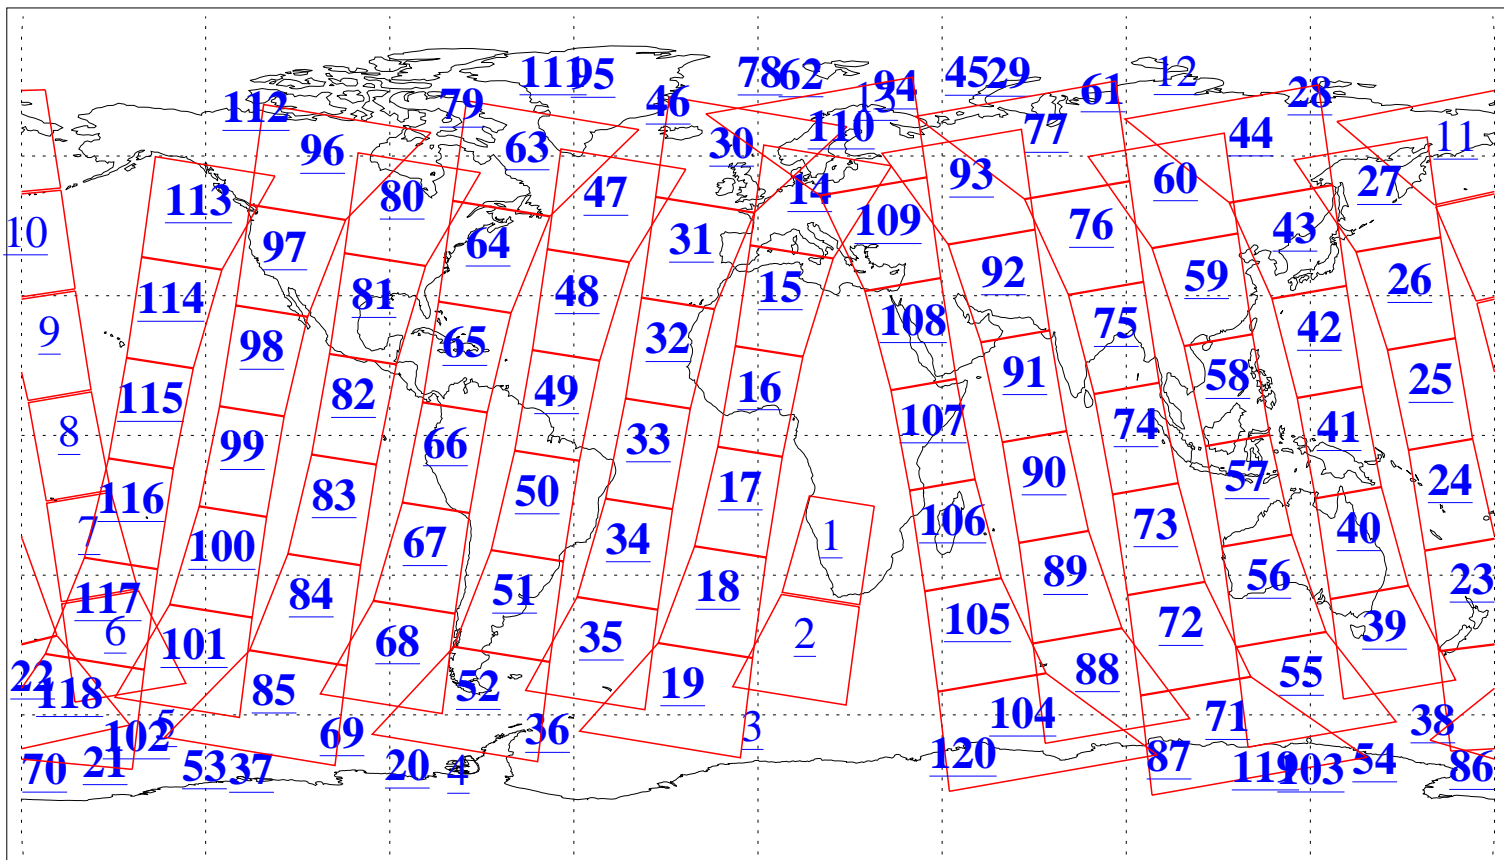

L1B Availability
AMSU Granules: 240
HSB Granules: 0
AIRS Granules: 227

10 Feb 2013
DoY 41
Aqua Day 3935
Granules: 1 to 120

Granules: 121 to 240

Legend: AMSU Available, HSB Available, AIRS Available

L1B Availability
AMSU Granules: 240
HSB Granules: 0
AIRS Granules: 227

10 Feb 2013
DoY 41
Aqua Day 3935

Ascending Granules

Descending Granules

Legend: AMSU Available, HSB Available, AIRS Available

L1B Availability
 AMSU Granules: 240
 HSB Granules: 0
 AIRS Granules: 227

10 Feb 2013
 DoY 41
 Aqua Day 3935

Northern Hemisphere Granules

Southern Hemisphere Granules

Legend: AMSU Available, HSB Available, AIRS Available