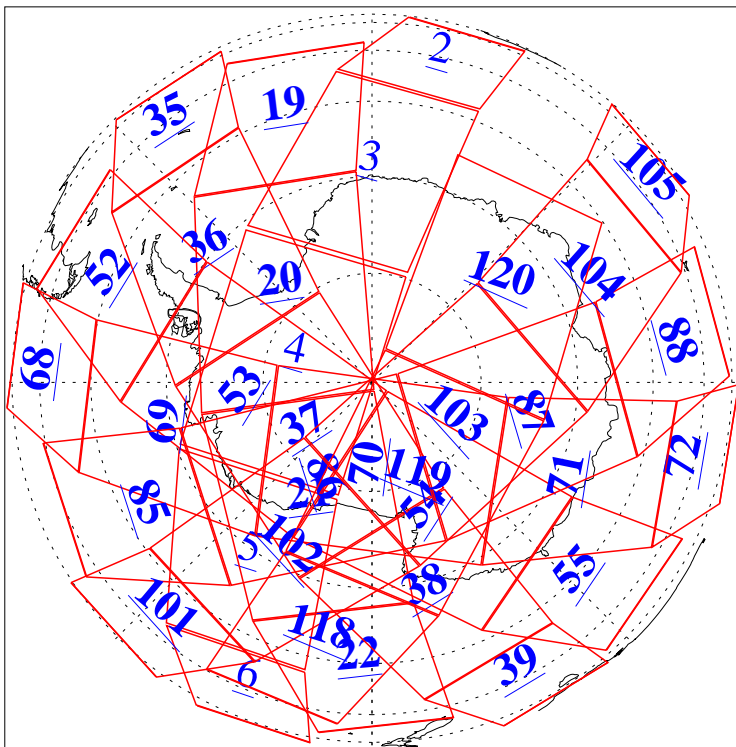

L1B Availability
AMSU Granules: 240
HSB Granules: 0
AIRS Granules: 227

10 Feb 2013
DoY 41
Aqua Day 3935
Granules: 1 to 120

Granules: 121 to 240

Legend: AMSU Available, HSB Available, AIRS Available

L1B Availability
AMSU Granules: 240
HSB Granules: 0
AIRS Granules: 227

10 Feb 2013
DoY 41
Aqua Day 3935

Ascending Granules

Descending Granules

Legend: AMSU Available, HSB Available, AIRS Available

L1B Availability
 AMSU Granules: 240
 HSB Granules: 0
 AIRS Granules: 227

10 Feb 2013
 DoY 41
 Aqua Day 3935

Northern Hemisphere Granules

Southern Hemisphere Granules

Legend: AMSU Available, HSB Available, AIRS Available