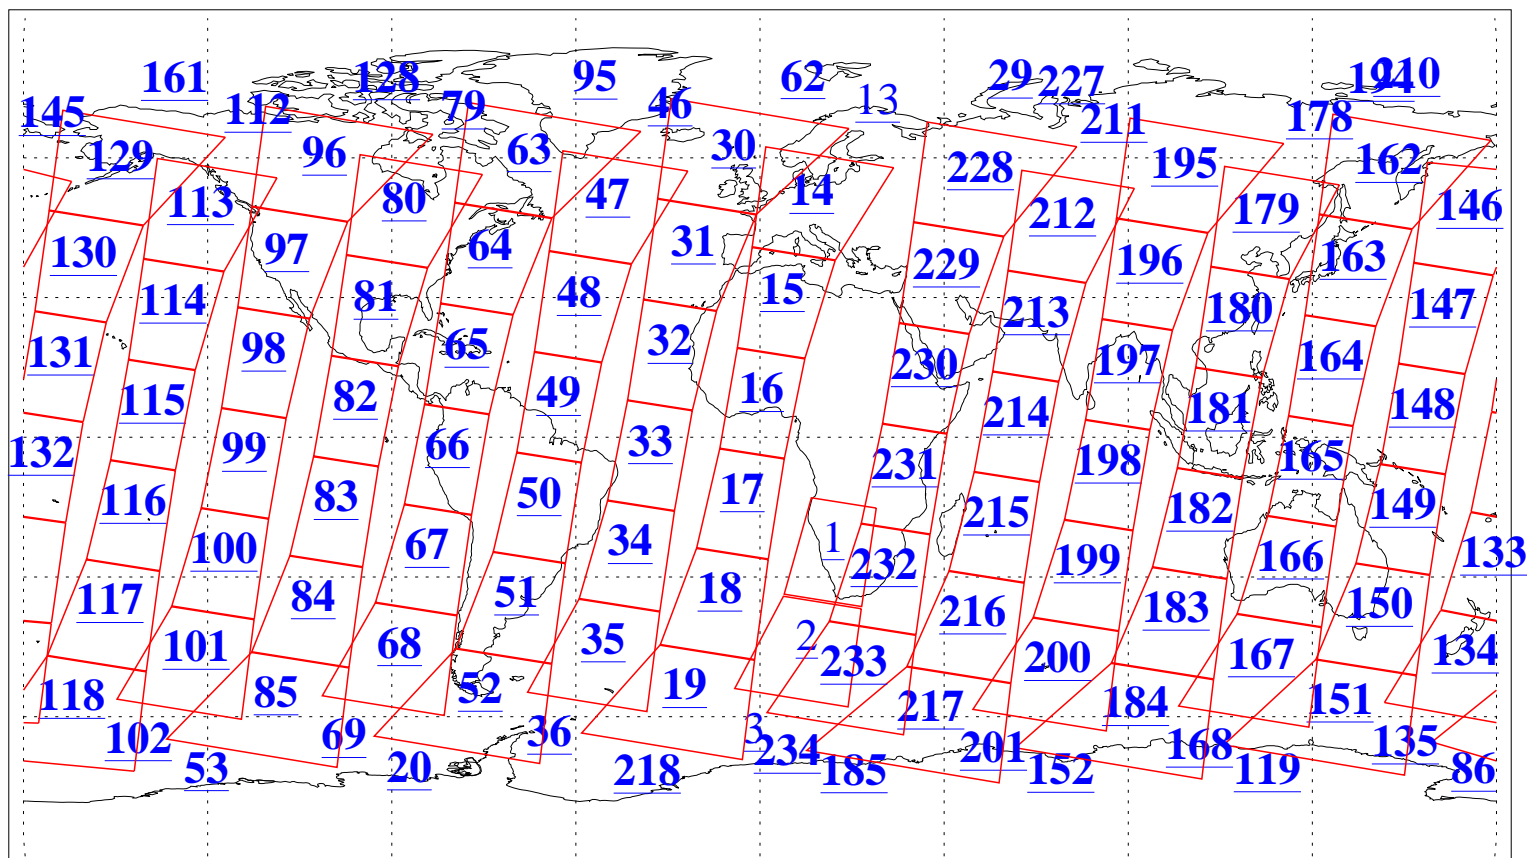

L1B Availability
AMSU Granules: 240
HSB Granules: 0
AIRS Granules: 227

10 Feb 2013
DoY 41
Aqua Day 3935
Granules: 1 to 120

Granules: 121 to 240

Legend: AMSU Available, HSB Available, AIRS Available

L1B Availability
AMSU Granules: 240
HSB Granules: 0
AIRS Granules: 227

10 Feb 2013
DoY 41
Aqua Day 3935

Ascending Granules

Descending Granules

Legend: AMSU Available, HSB Available, AIRS Available

L1B Availability
 AMSU Granules: 240
 HSB Granules: 0
 AIRS Granules: 227

10 Feb 2013
 DoY 41
 Aqua Day 3935

Northern Hemisphere Granules

Southern Hemisphere Granules

Legend: AMSU Available, HSB Available, AIRS Available