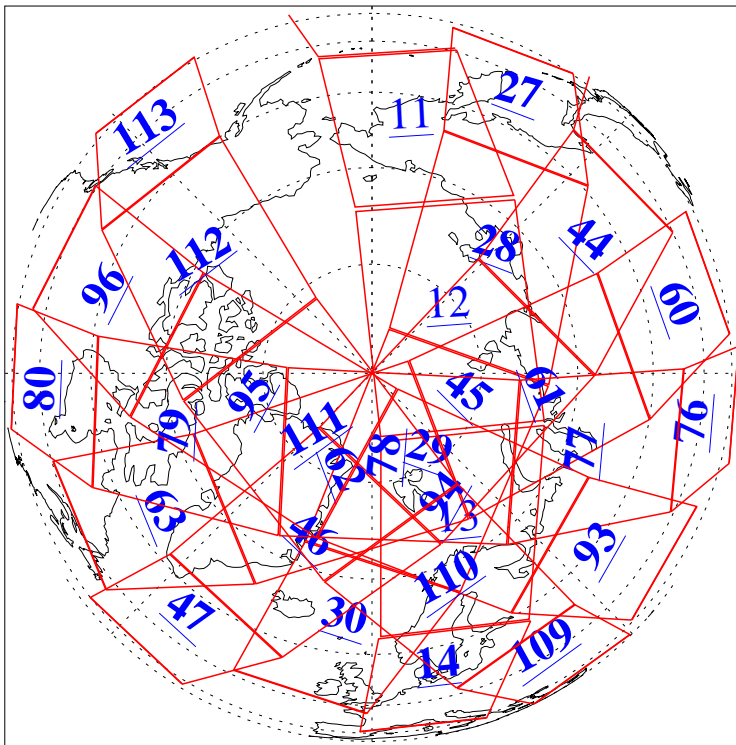

L1B Availability
AMSU Granules: 240
HSB Granules: 0
AIRS Granules: 227

10 Feb 2013
DoY 41
Aqua Day 3935
Granules: 1 to 120

Granules: 121 to 240

Legend: AMSU Available, HSB Available, AIRS Available

L1B Availability
AMSU Granules: 240
HSB Granules: 0
AIRS Granules: 227

10 Feb 2013
DoY 41
Aqua Day 3935

Ascending Granules

Descending Granules

Legend: AMSU Available, HSB Available, AIRS Available

L1B Availability
 AMSU Granules: 240
 HSB Granules: 0
 AIRS Granules: 227

10 Feb 2013
 DoY 41
 Aqua Day 3935

Northern Hemisphere Granules

Southern Hemisphere Granules

Legend: AMSU Available, HSB Available, AIRS Available