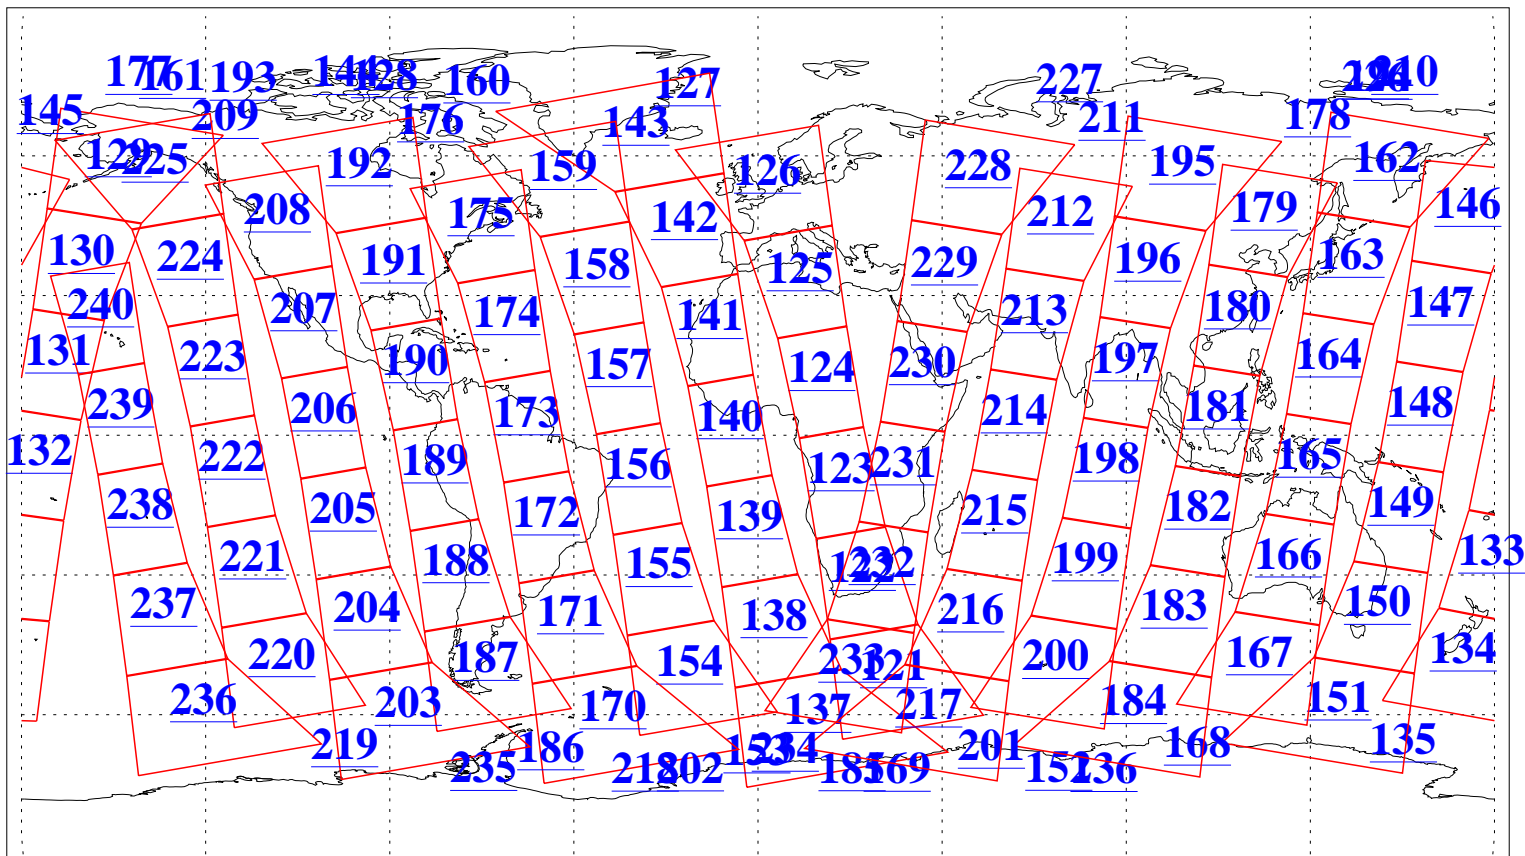

L1B Availability
AMSU Granules: 240
HSB Granules: 0
AIRS Granules: 227

10 Feb 2013
DoY 41
Aqua Day 3935
Granules: 1 to 120

Granules: 121 to 240

Legend: AMSU Available, HSB Available, AIRS Available

L1B Availability
AMSU Granules: 240
HSB Granules: 0
AIRS Granules: 227

10 Feb 2013
DoY 41
Aqua Day 3935

Ascending Granules

Descending Granules

Legend: AMSU Available, HSB Available, AIRS Available

L1B Availability
 AMSU Granules: 240
 HSB Granules: 0
 AIRS Granules: 227

10 Feb 2013
 DoY 41
 Aqua Day 3935

Northern Hemisphere Granules

Southern Hemisphere Granules

Legend: AMSU Available, HSB Available, AIRS Available