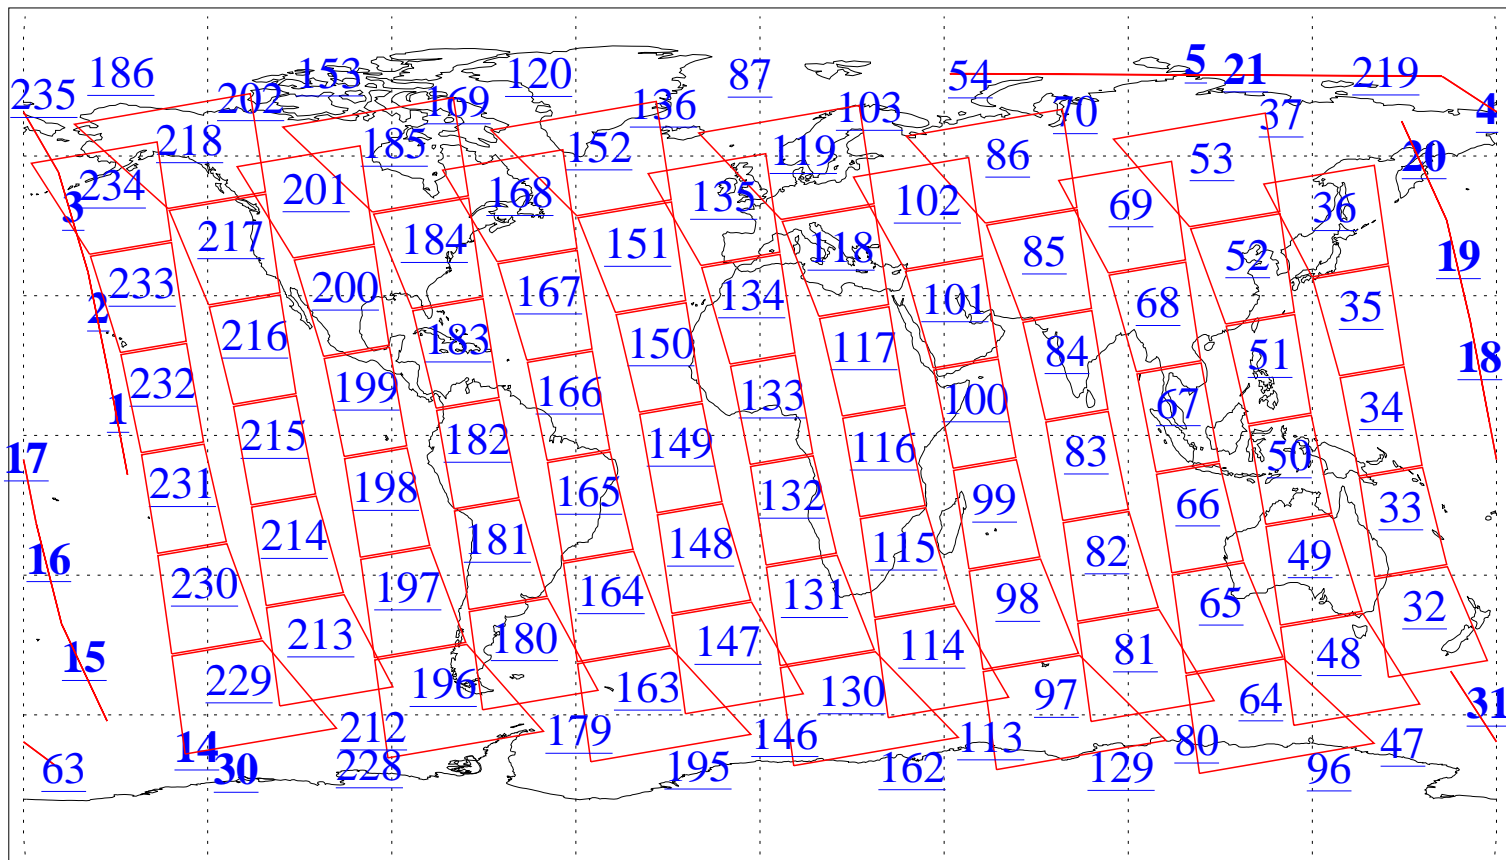

L1B Availability  
AMSU Granules: 240  
HSB Granules: 0  
AIRS Granules: 31

9 Feb 2013  
DoY 40  
Aqua Day 3934  
Granules: 1 to 120

Granules: 121 to 240

Legend: AMSU Available, HSB Available, AIRS Available

L1B Availability  
AMSU Granules: 240  
HSB Granules: 0  
AIRS Granules: 31

9 Feb 2013  
DoY 40  
Aqua Day 3934

Ascending Granules

Descending Granules

Legend: AMSU Available, HSB Available, AIRS Available

L1B Availability  
 AMSU Granules: 240  
 HSB Granules: 0  
 AIRS Granules: 31

9 Feb 2013  
 DoY 40  
 Aqua Day 3934

Northern Hemisphere Granules

Southern Hemisphere Granules

Legend: AMSU Available, HSB Available, AIRS Available