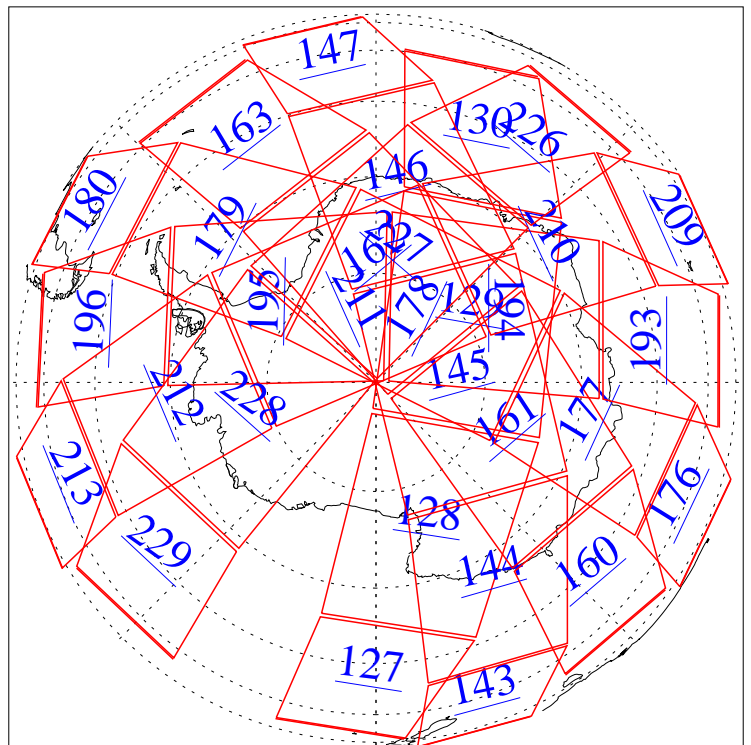

L1B Availability  
AMSU Granules: 240  
HSB Granules: 0  
AIRS Granules: 31

9 Feb 2013  
DoY 40  
Aqua Day 3934

Ascending Granules

Descending Granules

Legend: AMSU Available, HSB Available, AIRS Available

L1B Availability  
 AMSU Granules: 240  
 HSB Granules: 0  
 AIRS Granules: 31

9 Feb 2013  
 DoY 40  
 Aqua Day 3934

Northern Hemisphere Granules

Southern Hemisphere Granules

Legend: AMSU Available, HSB Available, AIRS Available