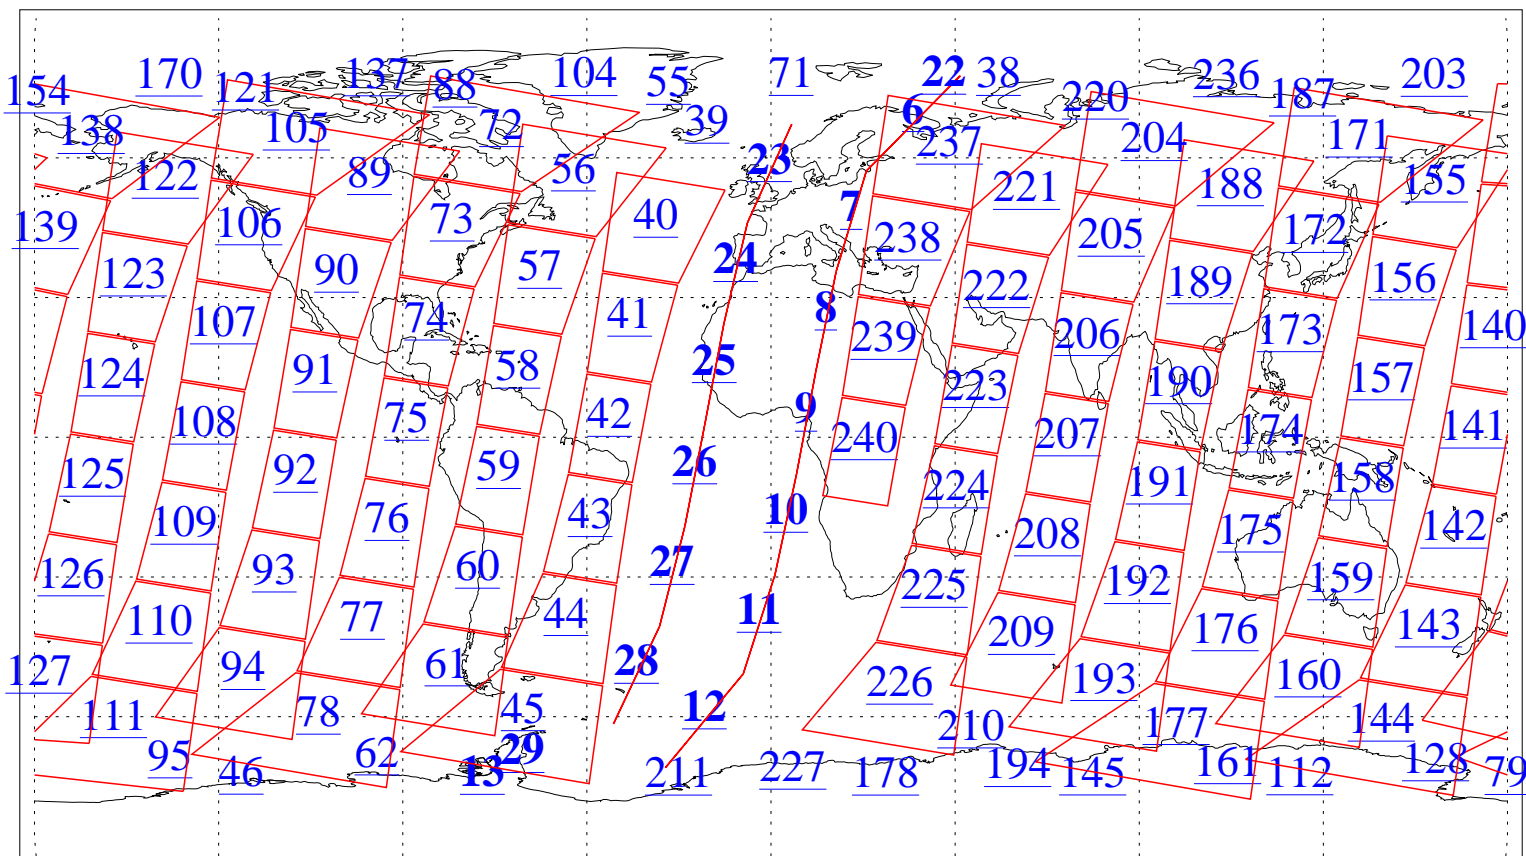

L1B Availability  
AMSU Granules: 240  
HSB Granules: 0  
AIRS Granules: 31

9 Feb 2013  
DoY 40  
Aqua Day 3934  
Granules: 1 to 120

Granules: 121 to 240

Legend: AMSU Available, HSB Available, AIRS Available

L1B Availability  
AMSU Granules: 240  
HSB Granules: 0  
AIRS Granules: 31

9 Feb 2013  
DoY 40  
Aqua Day 3934

Ascending Granules

Descending Granules

Legend: AMSU Available, HSB Available, AIRS Available

L1B Availability  
 AMSU Granules: 240  
 HSB Granules: 0  
 AIRS Granules: 31

9 Feb 2013  
 DoY 40  
 Aqua Day 3934

Northern Hemisphere Granules

Southern Hemisphere Granules

Legend: AMSU Available, HSB Available, AIRS Available