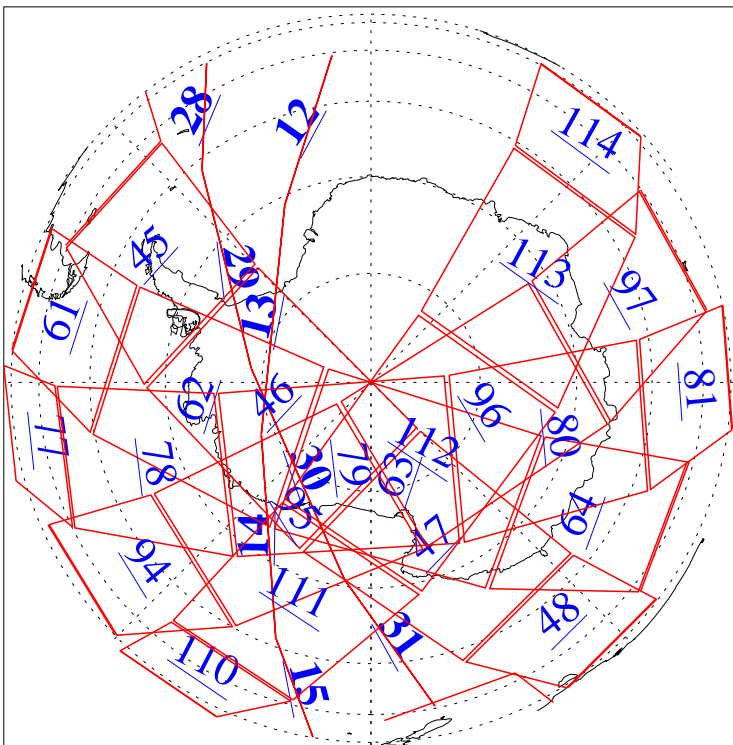

L1B Availability  
AMSU Granules: 240  
HSB Granules: 0  
AIRS Granules: 31

9 Feb 2013  
DoY 40  
Aqua Day 3934  
Granules: 1 to 120

Granules: 121 to 240

Legend: AMSU Available, HSB Available, AIRS Available

L1B Availability  
AMSU Granules: 240  
HSB Granules: 0  
AIRS Granules: 31

9 Feb 2013  
DoY 40  
Aqua Day 3934

Ascending Granules

Descending Granules

Legend: AMSU Available, HSB Available, AIRS Available

L1B Availability  
 AMSU Granules: 240  
 HSB Granules: 0  
 AIRS Granules: 31

9 Feb 2013  
 DoY 40  
 Aqua Day 3934

Northern Hemisphere Granules

Southern Hemisphere Granules

Legend: AMSU Available, HSB Available, AIRS Available