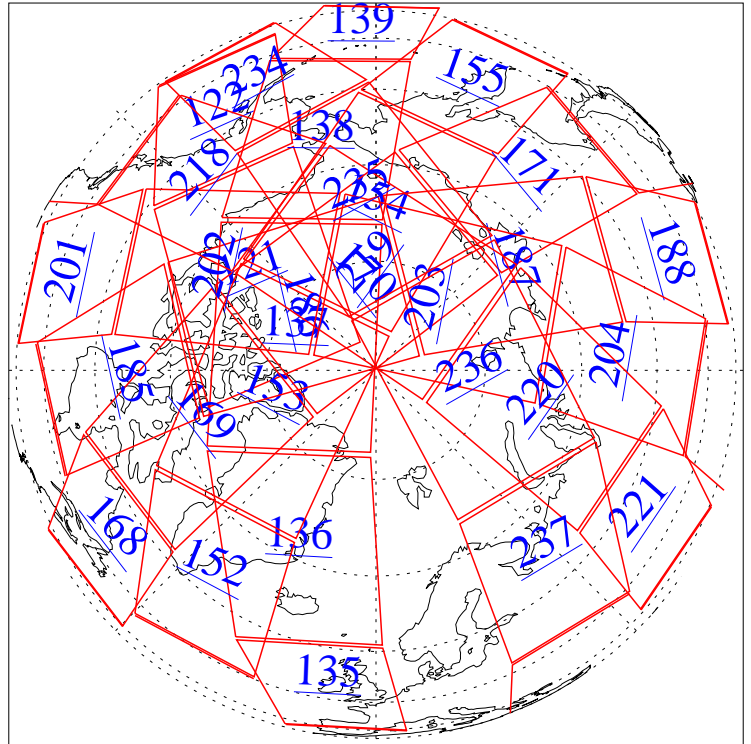

L1B Availability  
AMSU Granules: 240  
HSB Granules: 0  
AIRS Granules: 31

9 Feb 2013  
DoY 40  
Aqua Day 3934

Ascending Granules

Descending Granules

Legend: AMSU Available, HSB Available, AIRS Available

L1B Availability  
 AMSU Granules: 240  
 HSB Granules: 0  
 AIRS Granules: 31

9 Feb 2013  
 DoY 40  
 Aqua Day 3934

Northern Hemisphere Granules

Southern Hemisphere Granules

Legend: AMSU Available, HSB Available, AIRS Available