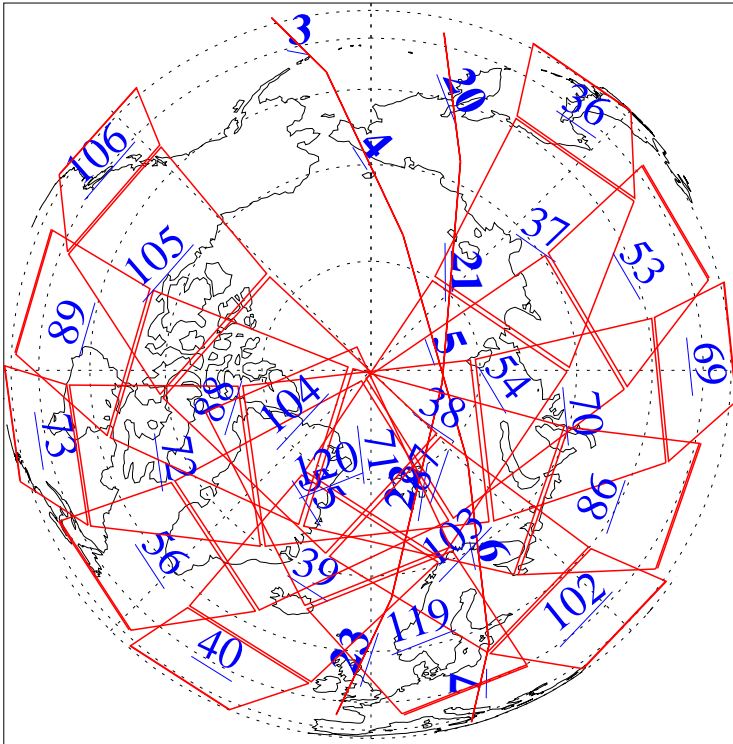

L1B Availability  
AMSU Granules: 240  
HSB Granules: 0  
AIRS Granules: 31

9 Feb 2013  
DoY 40  
Aqua Day 3934  
Granules: 1 to 120

Granules: 121 to 240

Legend: AMSU Available, HSB Available, AIRS Available

L1B Availability  
AMSU Granules: 240  
HSB Granules: 0  
AIRS Granules: 31

9 Feb 2013  
DoY 40  
Aqua Day 3934

Ascending Granules

Descending Granules

Legend: AMSU Available, HSB Available, AIRS Available

L1B Availability  
 AMSU Granules: 240  
 HSB Granules: 0  
 AIRS Granules: 31

9 Feb 2013  
 DoY 40  
 Aqua Day 3934

Northern Hemisphere Granules

Southern Hemisphere Granules

Legend: AMSU Available, HSB Available, AIRS Available