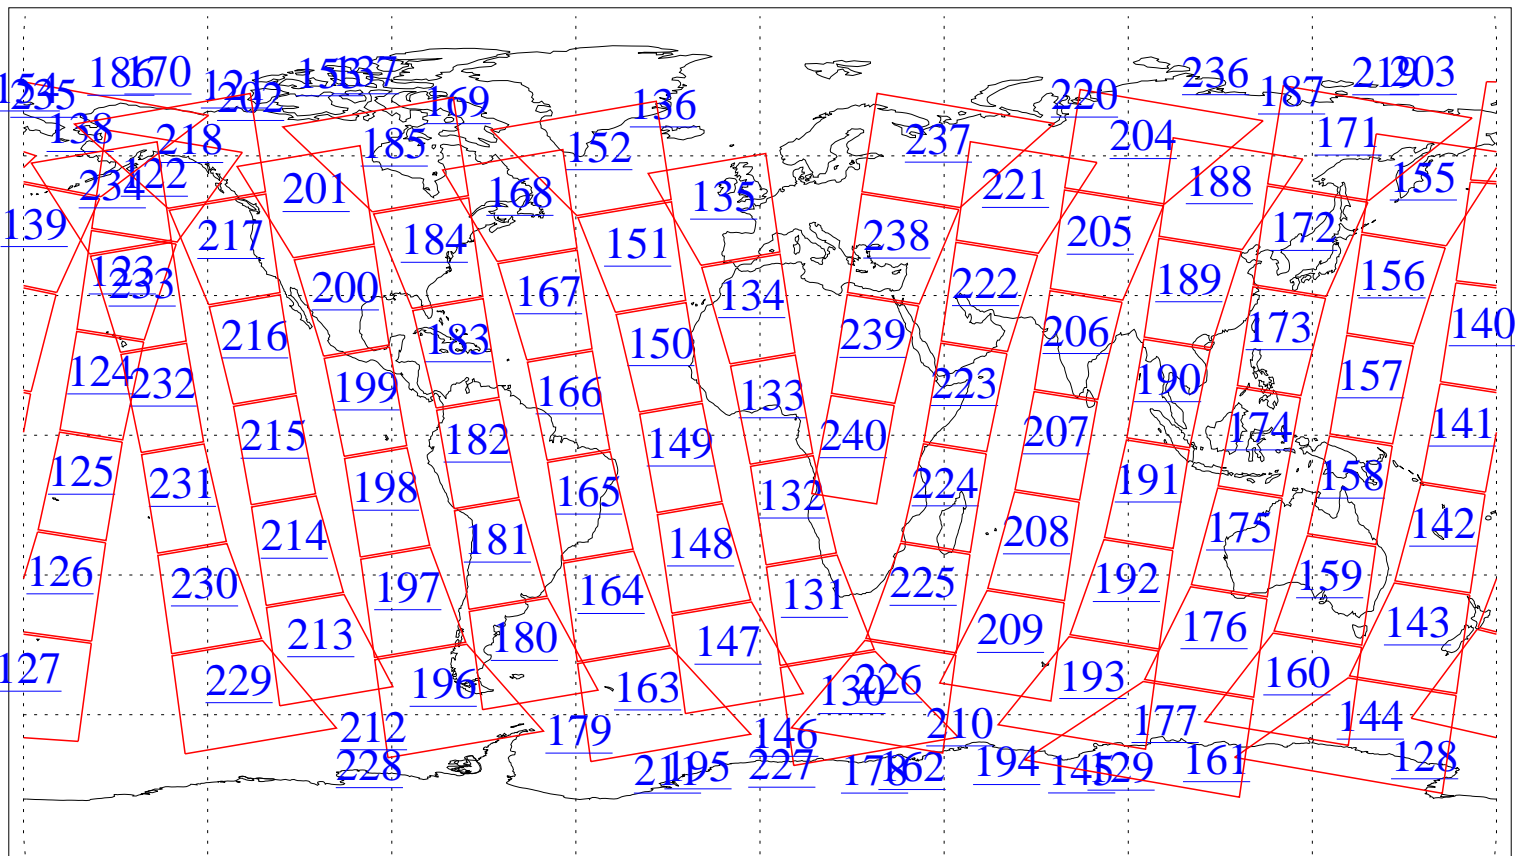

L1B Availability  
AMSU Granules: 240  
HSB Granules: 0  
AIRS Granules: 31

9 Feb 2013  
DoY 40  
Aqua Day 3934  
Granules: 1 to 120

Granules: 121 to 240

Legend: AMSU Available, HSB Available, AIRS Available

L1B Availability  
AMSU Granules: 240  
HSB Granules: 0  
AIRS Granules: 31

9 Feb 2013  
DoY 40  
Aqua Day 3934

Ascending Granules

Descending Granules

Legend: AMSU Available, HSB Available, AIRS Available

L1B Availability  
 AMSU Granules: 240  
 HSB Granules: 0  
 AIRS Granules: 31

9 Feb 2013  
 DoY 40  
 Aqua Day 3934

Northern Hemisphere Granules

Southern Hemisphere Granules

Legend: AMSU Available, HSB Available, AIRS Available