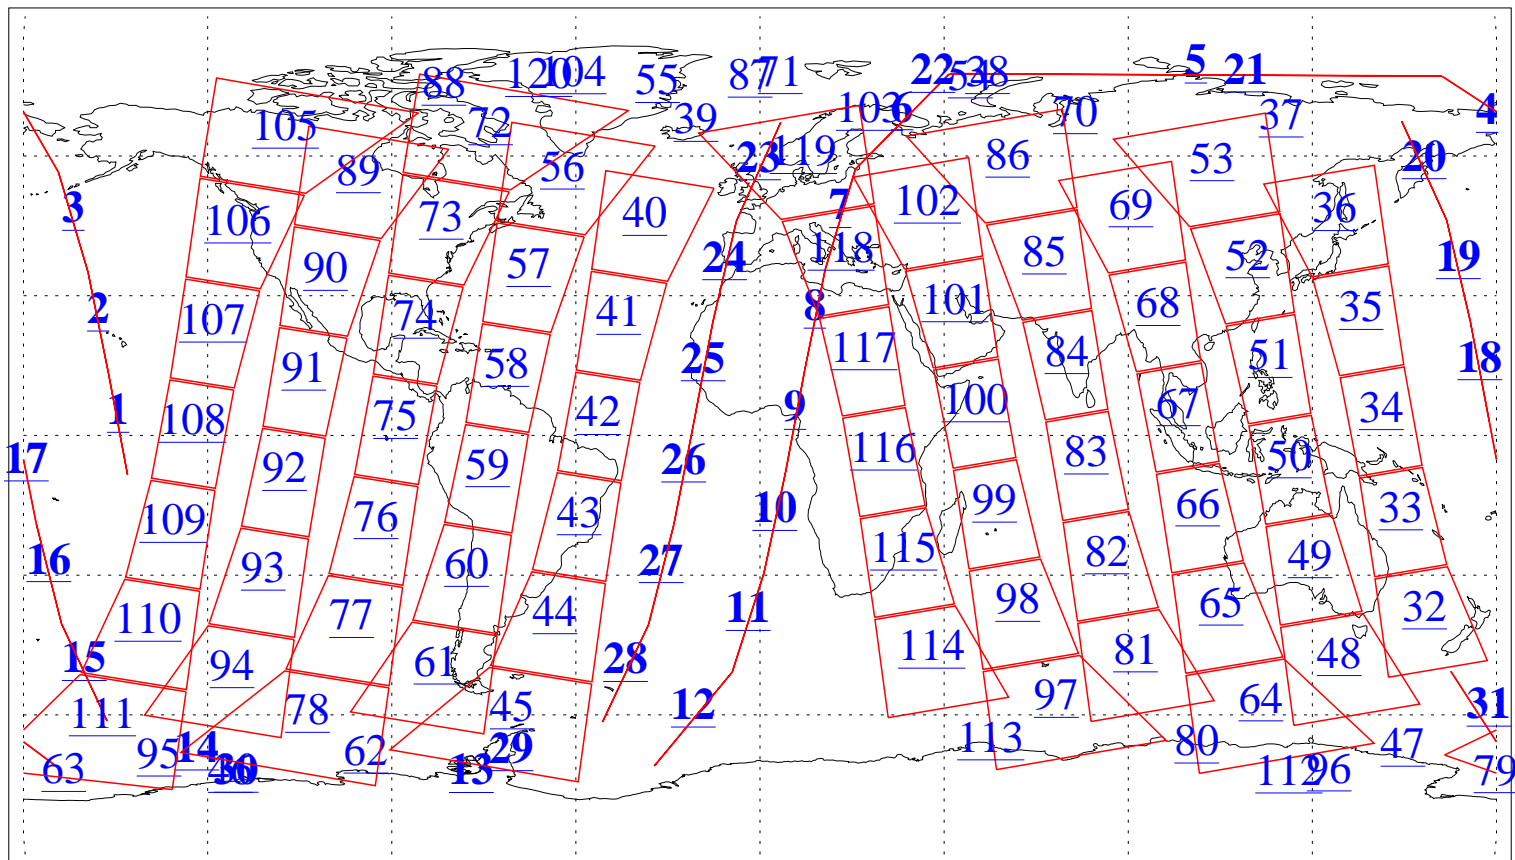

L1B Availability  
AMSU Granules: 240  
HSB Granules: 0  
AIRS Granules: 31

9 Feb 2013  
DoY 40  
Aqua Day 3934  
Granules: 1 to 120

Granules: 121 to 240

Legend: AMSU Available, HSB Available, AIRS Available

L1B Availability  
AMSU Granules: 240  
HSB Granules: 0  
AIRS Granules: 31

9 Feb 2013  
DoY 40  
Aqua Day 3934

Ascending Granules

Descending Granules

Legend: AMSU Available, HSB Available, AIRS Available

L1B Availability  
 AMSU Granules: 240  
 HSB Granules: 0  
 AIRS Granules: 31

9 Feb 2013  
 DoY 40  
 Aqua Day 3934

Northern Hemisphere Granules

Southern Hemisphere Granules

Legend: AMSU Available, HSB Available, AIRS Available