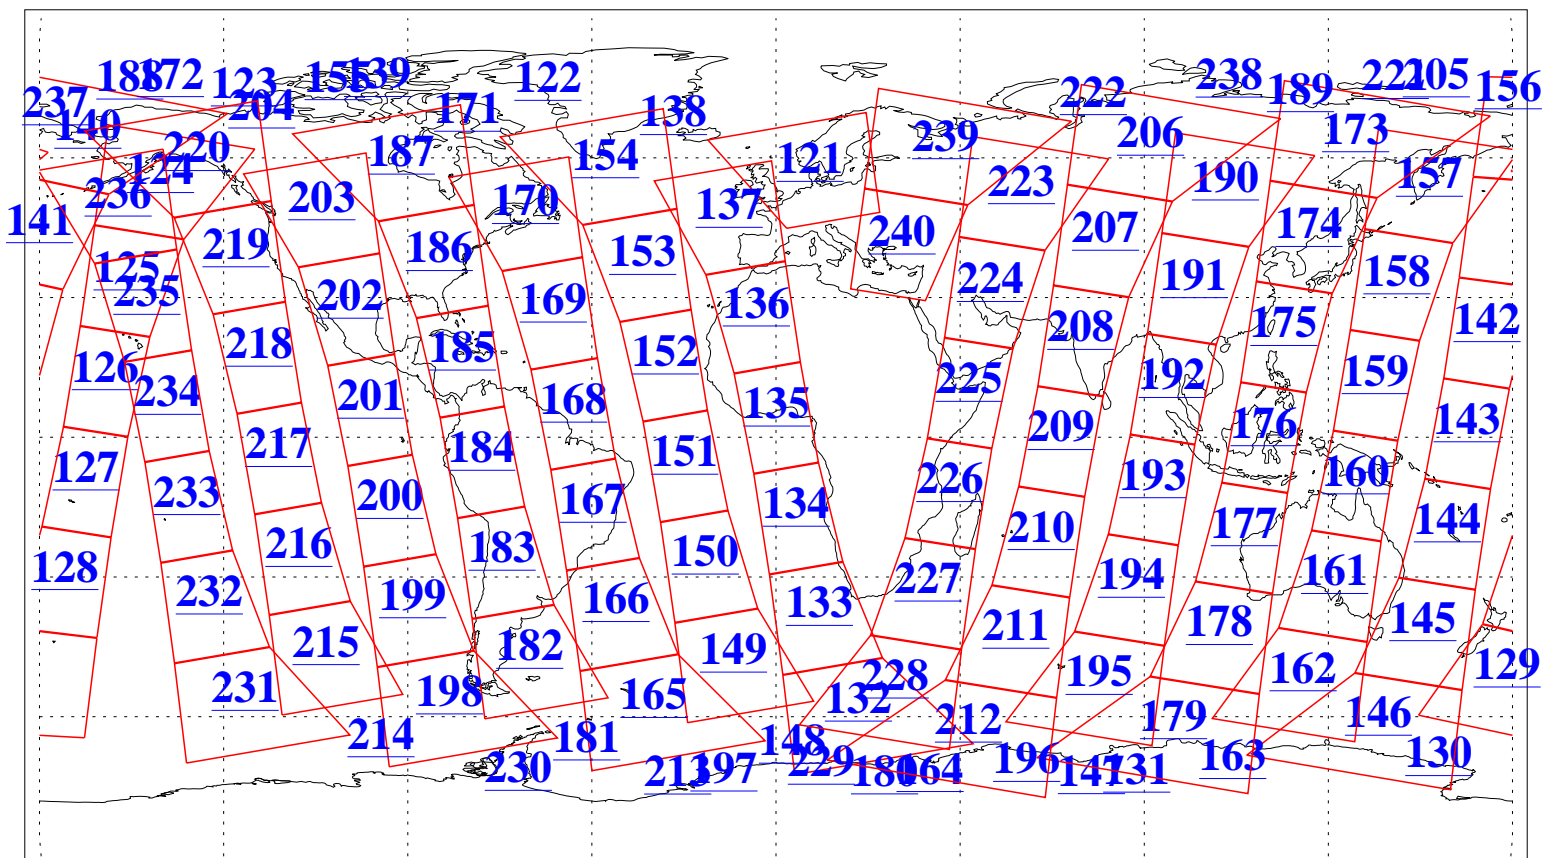

L1B Availability
AMSU Granules: 240
HSB Granules: 0
AIRS Granules: 240

7 Feb 2013
DoY 38
Aqua Day 3932
Granules: 1 to 120

Granules: 121 to 240

Legend: AMSU Available, HSB Available, AIRS Available

L1B Availability
AMSU Granules: 240
HSB Granules: 0
AIRS Granules: 240

7 Feb 2013
DoY 38
Aqua Day 3932

Ascending Granules

Descending Granules

Legend: AMSU Available, HSB Available, AIRS Available

L1B Availability
AMSU Granules: 240
HSB Granules: 0
AIRS Granules: 240

7 Feb 2013
DoY 38
Aqua Day 3932

Northern Hemisphere Granules

Southern Hemisphere Granules

Legend: AMSU Available, HSB Available, AIRS Available