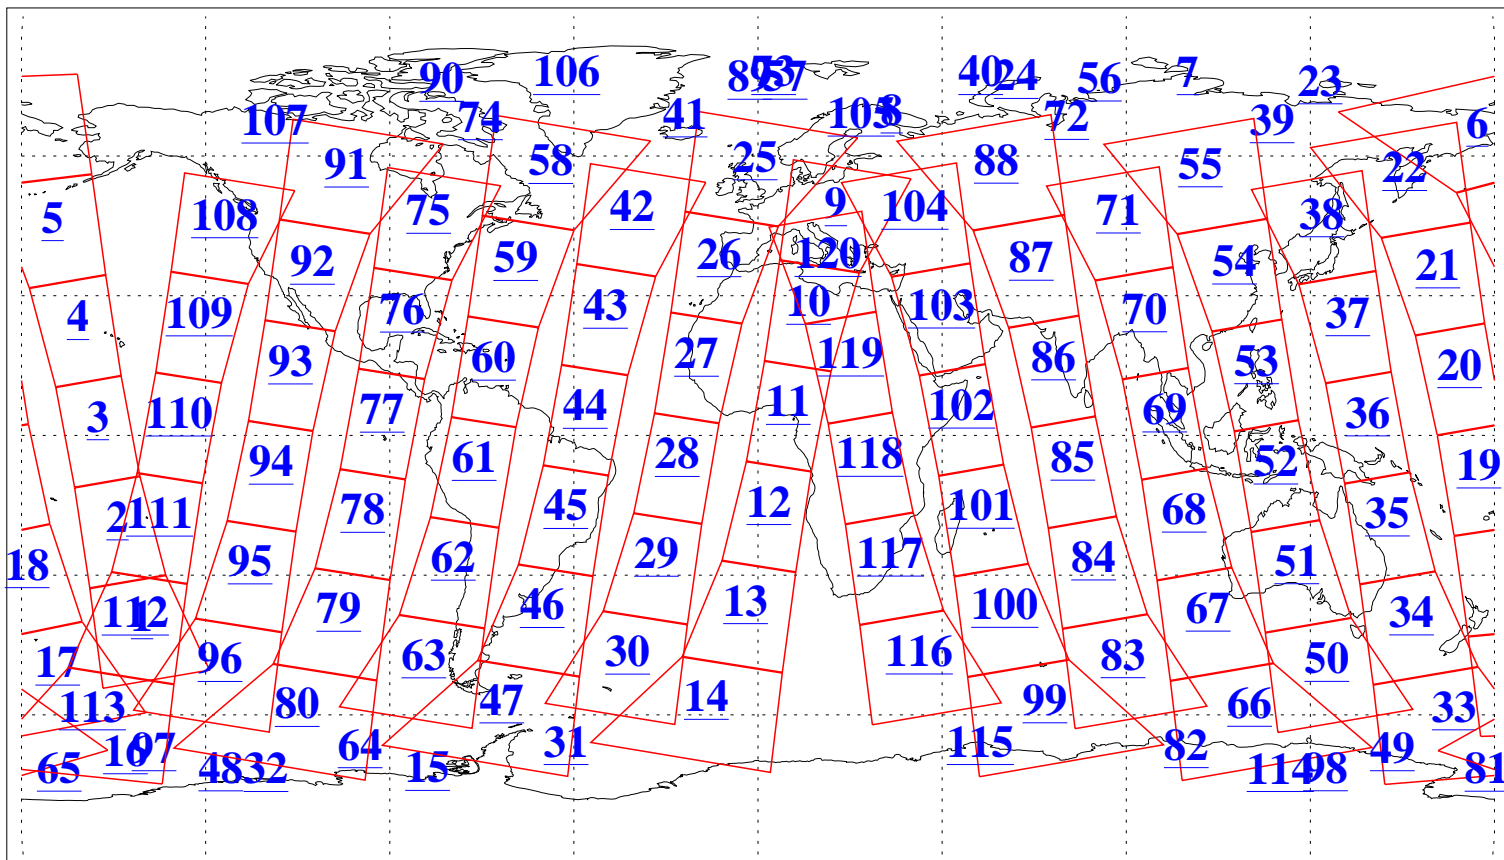

L1B Availability
AMSU Granules: 240
HSB Granules: 0
AIRS Granules: 240

7 Feb 2013
DoY 38
Aqua Day 3932
Granules: 1 to 120

Granules: 121 to 240

Legend: AMSU Available, HSB Available, AIRS Available

L1B Availability
AMSU Granules: 240
HSB Granules: 0
AIRS Granules: 240

7 Feb 2013
DoY 38
Aqua Day 3932

Ascending Granules

Descending Granules

Legend: AMSU Available, HSB Available, AIRS Available

L1B Availability
AMSU Granules: 240
HSB Granules: 0
AIRS Granules: 240

7 Feb 2013
DoY 38
Aqua Day 3932

Northern Hemisphere Granules

Southern Hemisphere Granules

Legend: AMSU Available, HSB Available, AIRS Available