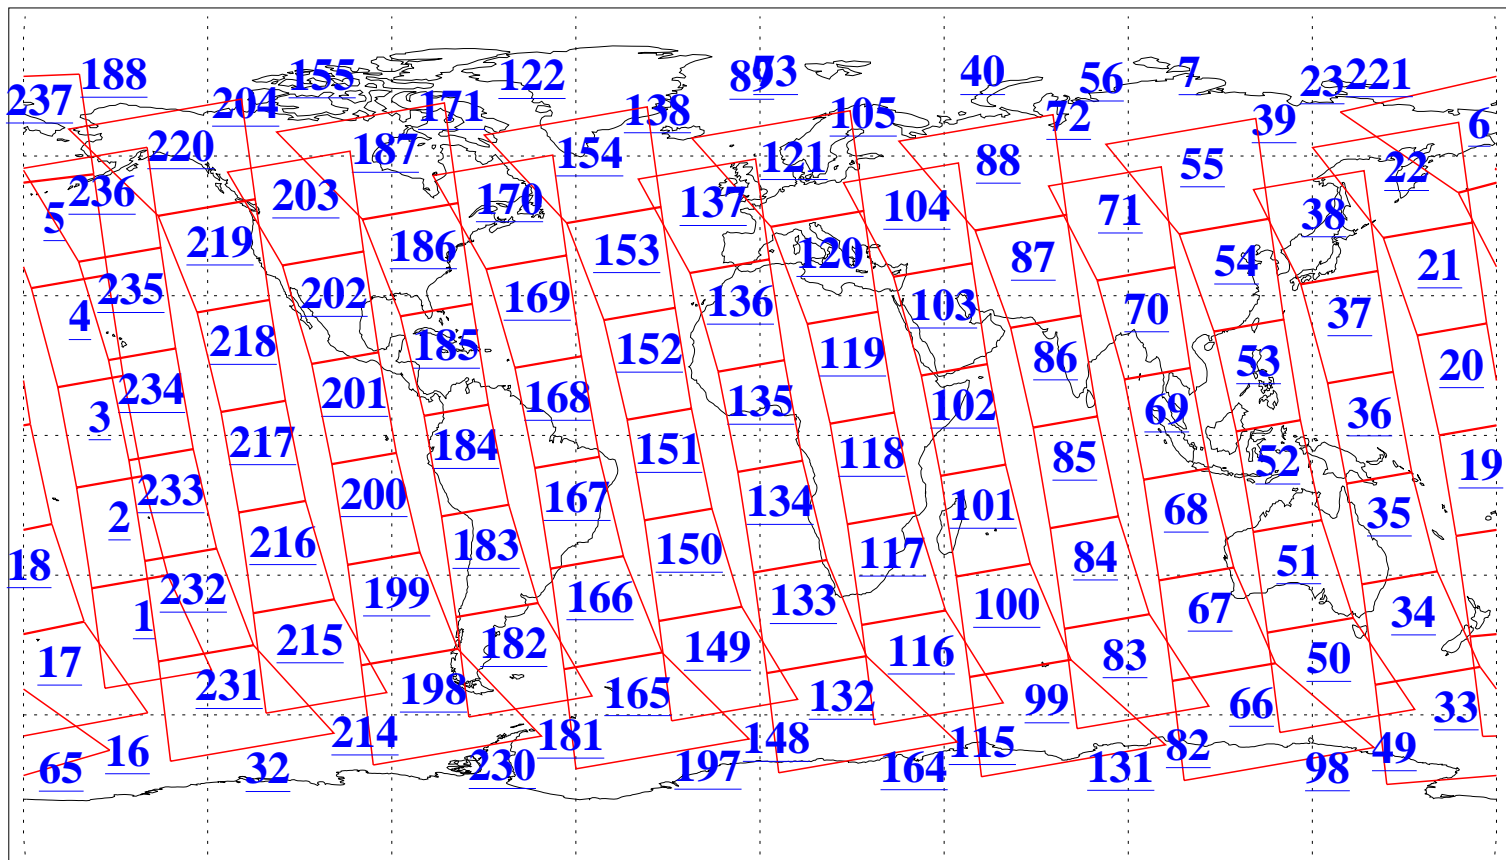

L1B Availability
AMSU Granules: 240
HSB Granules: 0
AIRS Granules: 240

7 Feb 2013
DoY 38
Aqua Day 3932
Granules: 1 to 120

Granules: 121 to 240

Legend: AMSU Available, HSB Available, AIRS Available

L1B Availability
AMSU Granules: 240
HSB Granules: 0
AIRS Granules: 240

7 Feb 2013
DoY 38
Aqua Day 3932

Ascending Granules

Descending Granules

Legend: AMSU Available, HSB Available, AIRS Available

L1B Availability
AMSU Granules: 240
HSB Granules: 0
AIRS Granules: 240

7 Feb 2013
DoY 38
Aqua Day 3932

Northern Hemisphere Granules

Southern Hemisphere Granules

Legend: AMSU Available, HSB Available, AIRS Available