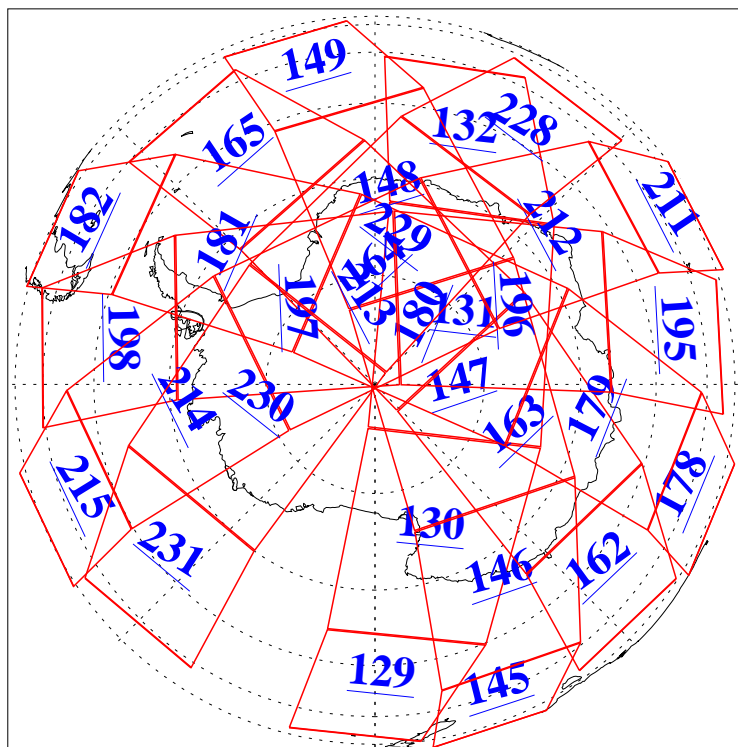

L1B Availability
AMSU Granules: 240
HSB Granules: 0
AIRS Granules: 240

7 Feb 2013
DoY 38
Aqua Day 3932
Granules: 1 to 120

Granules: 121 to 240

Legend: AMSU Available, HSB Available, AIRS Available

L1B Availability
AMSU Granules: 240
HSB Granules: 0
AIRS Granules: 240

7 Feb 2013
DoY 38
Aqua Day 3932

Ascending Granules

Descending Granules

Legend: AMSU Available, HSB Available, AIRS Available

L1B Availability
AMSU Granules: 240
HSB Granules: 0
AIRS Granules: 240

7 Feb 2013
DoY 38
Aqua Day 3932

Northern Hemisphere Granules

Southern Hemisphere Granules

Legend: AMSU Available, HSB Available, AIRS Available