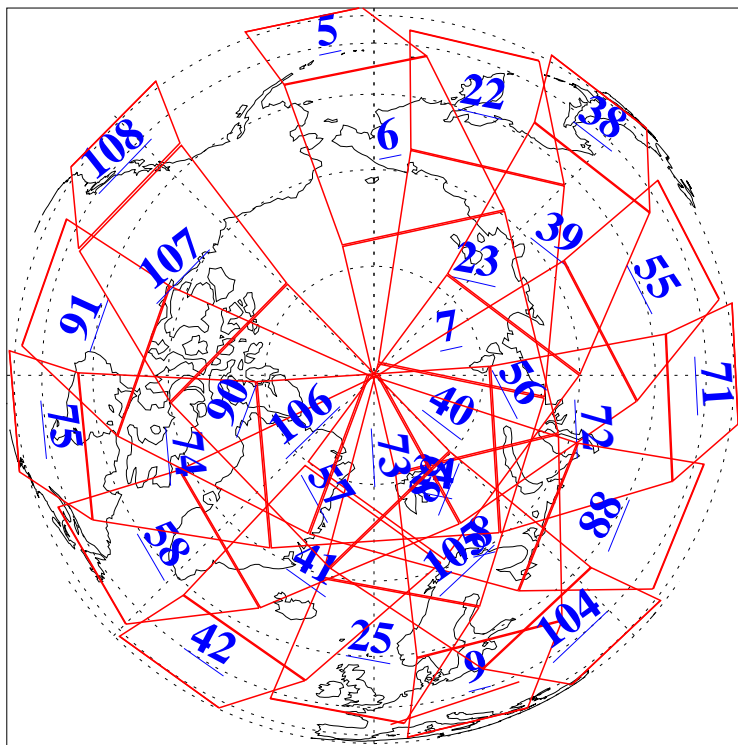

L1B Availability
AMSU Granules: 240
HSB Granules: 0
AIRS Granules: 240

7 Feb 2013
DoY 38
Aqua Day 3932
Granules: 1 to 120

Granules: 121 to 240

Legend: AMSU Available, HSB Available, AIRS Available

L1B Availability
AMSU Granules: 240
HSB Granules: 0
AIRS Granules: 240

7 Feb 2013
DoY 38
Aqua Day 3932

Ascending Granules

Descending Granules

Legend: AMSU Available, HSB Available, AIRS Available

L1B Availability
AMSU Granules: 240
HSB Granules: 0
AIRS Granules: 240

7 Feb 2013
DoY 38
Aqua Day 3932

Northern Hemisphere Granules

Southern Hemisphere Granules

Legend: AMSU Available, HSB Available, AIRS Available