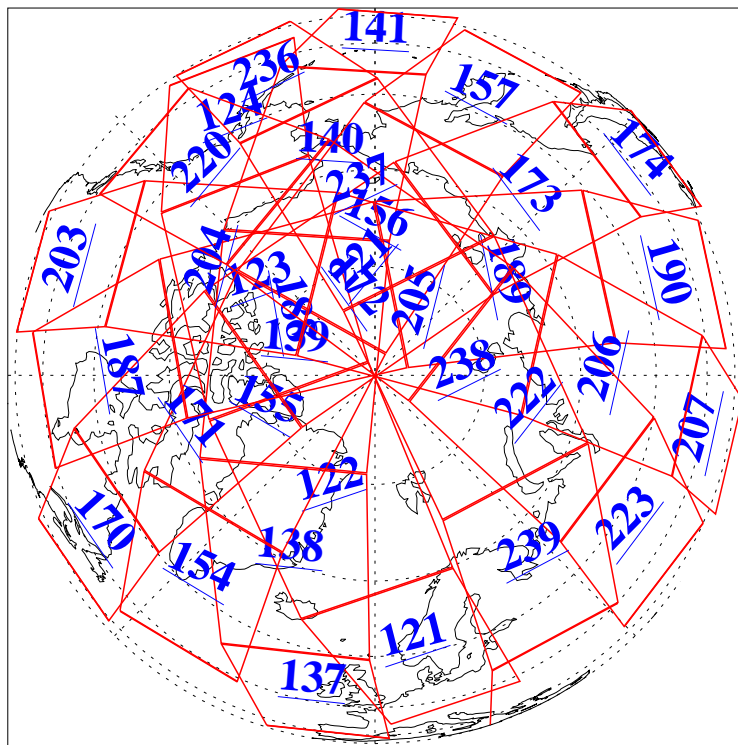

L1B Availability
AMSU Granules: 240
HSB Granules: 0
AIRS Granules: 240

7 Feb 2013
DoY 38
Aqua Day 3932
Granules: 1 to 120

Granules: 121 to 240

Legend: AMSU Available, HSB Available, AIRS Available

L1B Availability
AMSU Granules: 240
HSB Granules: 0
AIRS Granules: 240

7 Feb 2013
DoY 38
Aqua Day 3932

Ascending Granules

Descending Granules

Legend: AMSU Available, HSB Available, AIRS Available

L1B Availability
AMSU Granules: 240
HSB Granules: 0
AIRS Granules: 240

7 Feb 2013
DoY 38
Aqua Day 3932

Northern Hemisphere Granules

Southern Hemisphere Granules

Legend: AMSU Available, HSB Available, AIRS Available