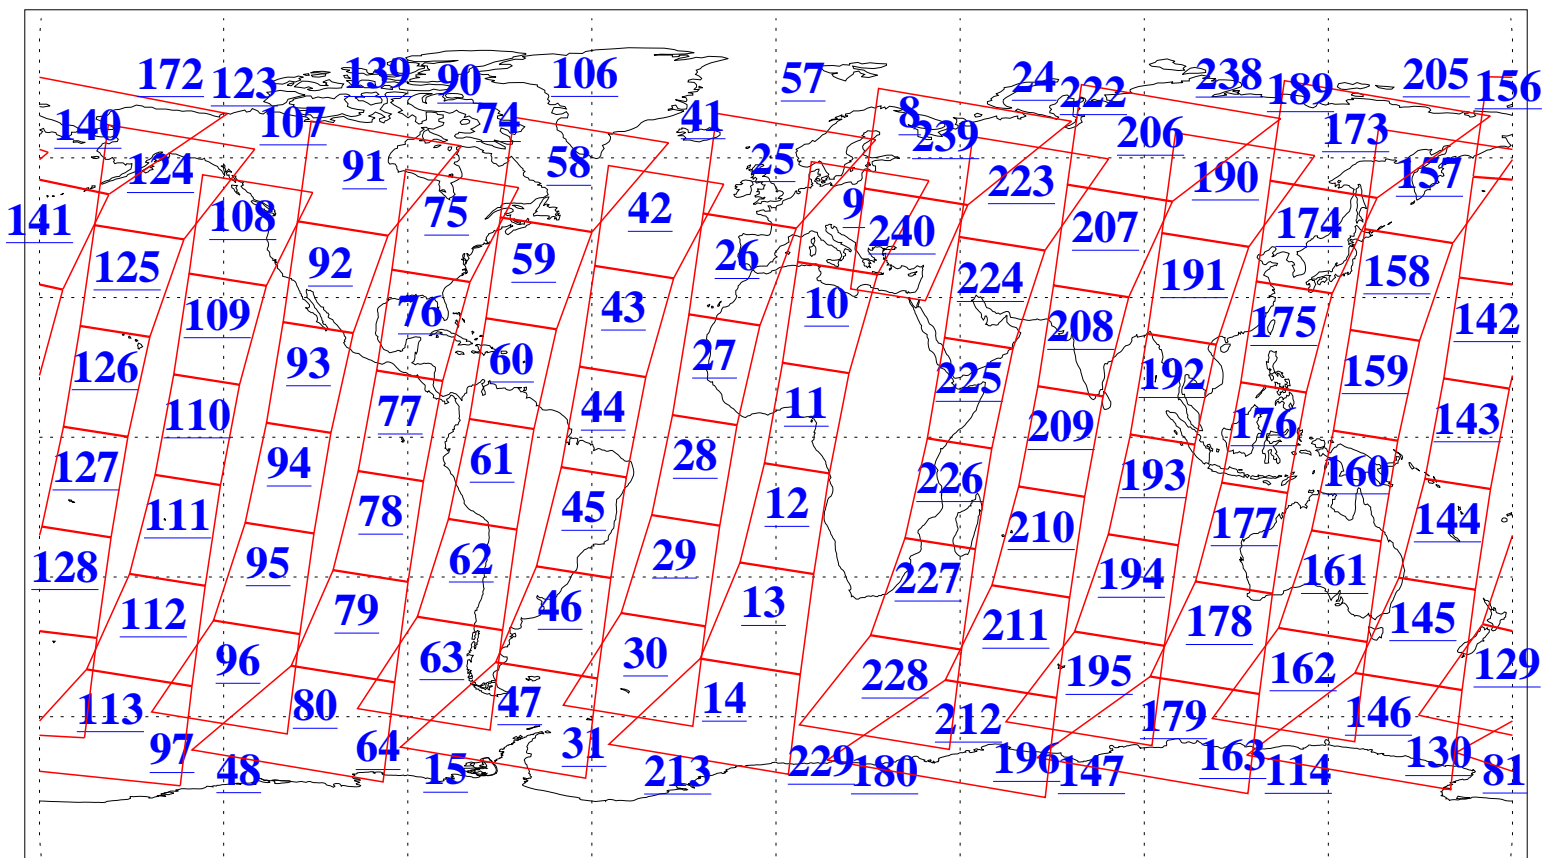

L1B Availability
AMSU Granules: 240
HSB Granules: 0
AIRS Granules: 240

7 Feb 2013
DoY 38
Aqua Day 3932
Granules: 1 to 120

Granules: 121 to 240

Legend: AMSU Available, HSB Available, AIRS Available

L1B Availability
AMSU Granules: 240
HSB Granules: 0
AIRS Granules: 240

7 Feb 2013
DoY 38
Aqua Day 3932

Ascending Granules

Descending Granules

Legend: AMSU Available, HSB Available, AIRS Available

L1B Availability
AMSU Granules: 240
HSB Granules: 0
AIRS Granules: 240

7 Feb 2013
DoY 38
Aqua Day 3932

Northern Hemisphere Granules

Southern Hemisphere Granules

Legend: AMSU Available, HSB Available, AIRS Available