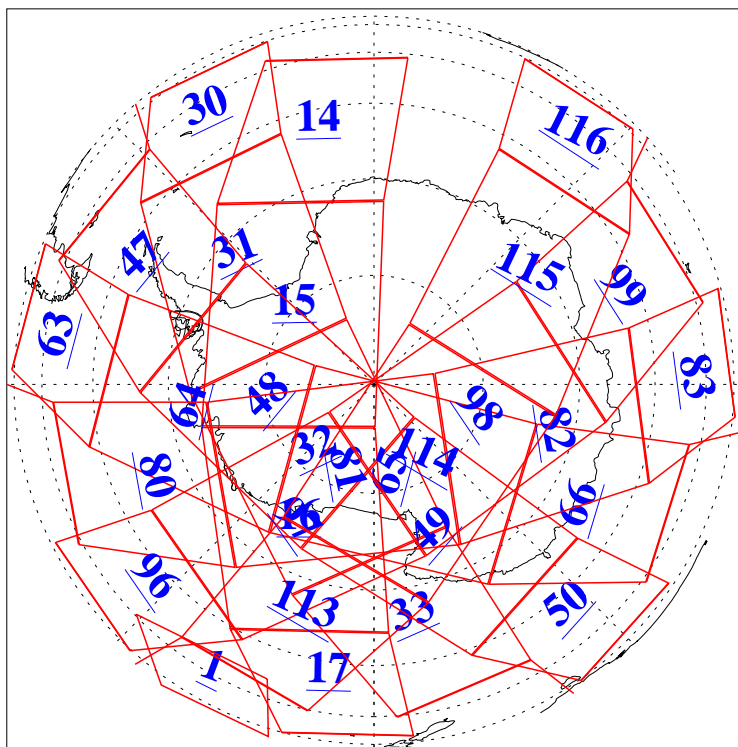

L1B Availability
AMSU Granules: 240
HSB Granules: 0
AIRS Granules: 240

7 Feb 2013
DoY 38
Aqua Day 3932
Granules: 1 to 120

Granules: 121 to 240

Legend: AMSU Available, HSB Available, AIRS Available

L1B Availability
AMSU Granules: 240
HSB Granules: 0
AIRS Granules: 240

7 Feb 2013
DoY 38
Aqua Day 3932

Ascending Granules

Descending Granules

Legend: AMSU Available, HSB Available, AIRS Available

L1B Availability
AMSU Granules: 240
HSB Granules: 0
AIRS Granules: 240

7 Feb 2013
DoY 38
Aqua Day 3932

Northern Hemisphere Granules

Southern Hemisphere Granules

Legend: AMSU Available, HSB Available, AIRS Available