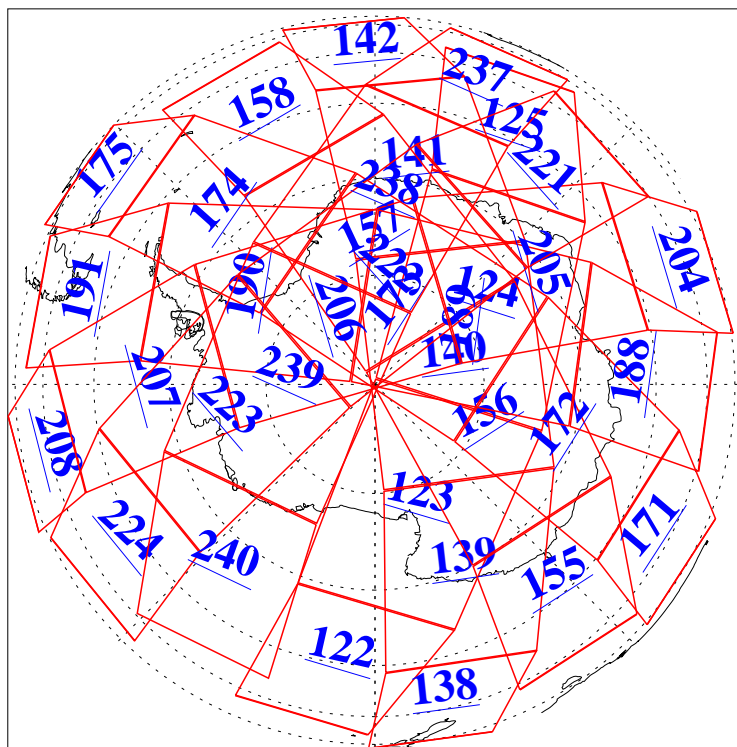

L1B Availability
AMSU Granules: 240
HSB Granules: 0
AIRS Granules: 240

6 Feb 2013
DoY 37
Aqua Day 3931
Granules: 1 to 120

Granules: 121 to 240

Legend: AMSU Available, HSB Available, AIRS Available

L1B Availability
AMSU Granules: 240
HSB Granules: 0
AIRS Granules: 240

6 Feb 2013
DoY 37
Aqua Day 3931
Ascending Granules

Descending Granules

Legend: AMSU Available, HSB Available, AIRS Available

L1B Availability
 AMSU Granules: 240
 HSB Granules: 0
 AIRS Granules: 240

6 Feb 2013
 DoY 37
 Aqua Day 3931

Northern Hemisphere Granules

Southern Hemisphere Granules

Legend: AMSU Available, HSB Available, AIRS Available