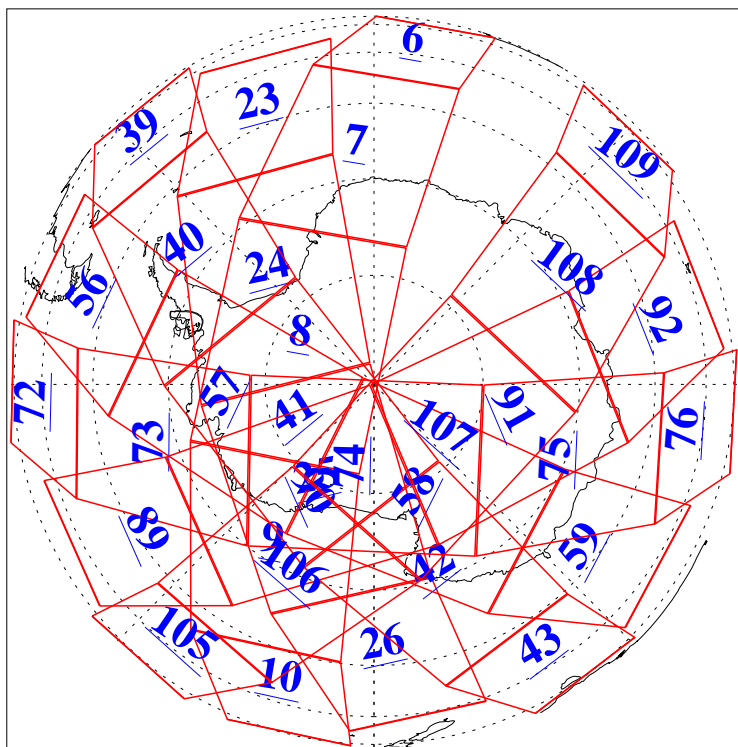

L1B Availability
AMSU Granules: 240
HSB Granules: 0
AIRS Granules: 240

6 Feb 2013
DoY 37
Aqua Day 3931
Granules: 1 to 120

Granules: 121 to 240

Legend: AMSU Available, HSB Available, AIRS Available

L1B Availability
AMSU Granules: 240
HSB Granules: 0
AIRS Granules: 240

6 Feb 2013
DoY 37
Aqua Day 3931
Ascending Granules

Descending Granules

Legend: AMSU Available, HSB Available, AIRS Available

L1B Availability
 AMSU Granules: 240
 HSB Granules: 0
 AIRS Granules: 240

6 Feb 2013
 DoY 37
 Aqua Day 3931

Northern Hemisphere Granules

Southern Hemisphere Granules

Legend: AMSU Available, HSB Available, AIRS Available