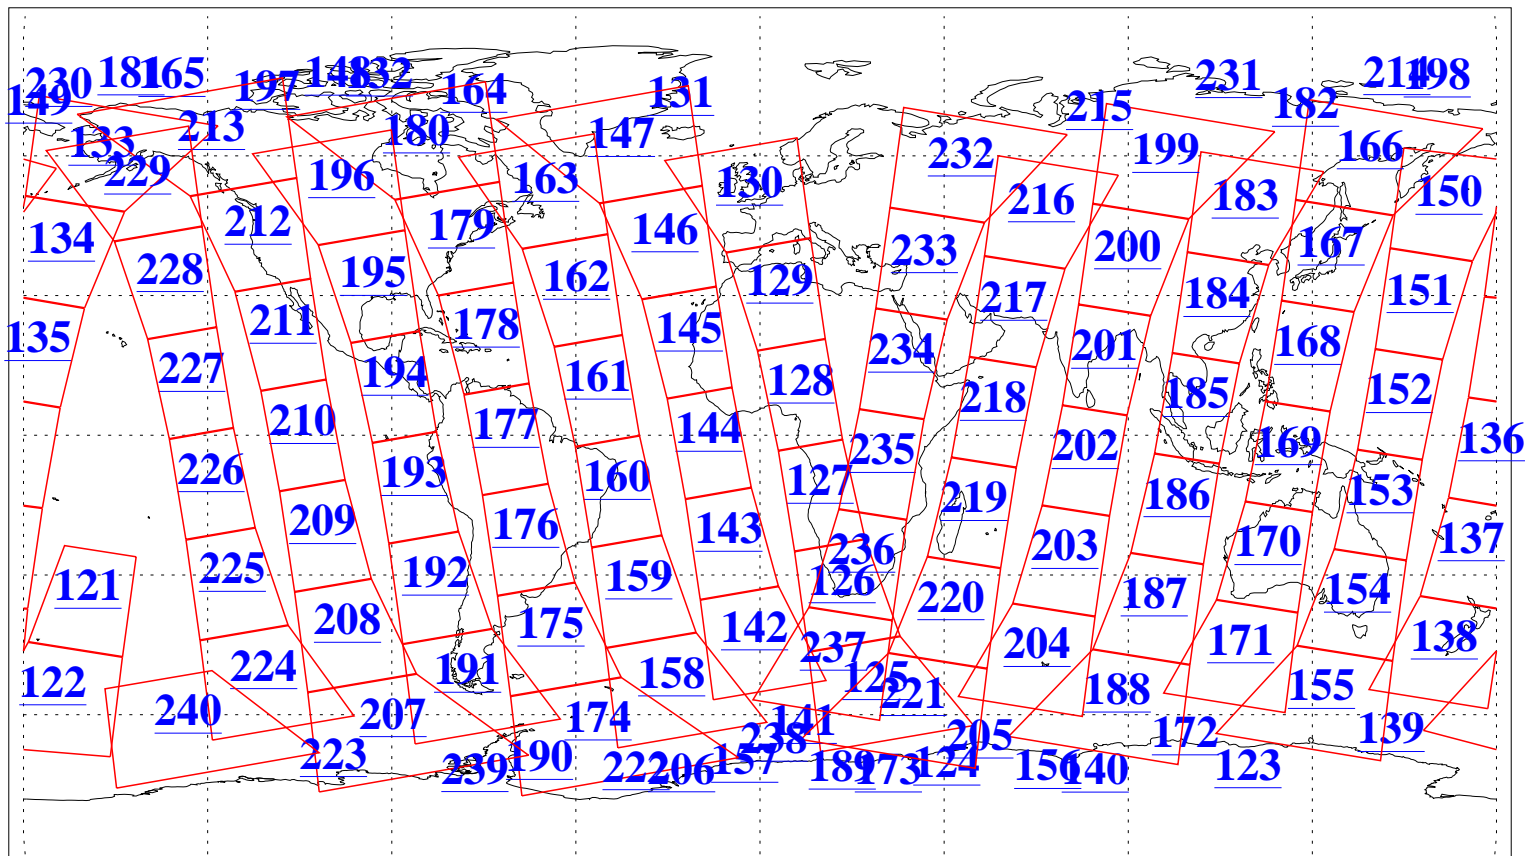

L1B Availability
AMSU Granules: 240
HSB Granules: 0
AIRS Granules: 240

6 Feb 2013
DoY 37
Aqua Day 3931
Granules: 1 to 120

Granules: 121 to 240

Legend: AMSU Available, HSB Available, AIRS Available

L1B Availability
AMSU Granules: 240
HSB Granules: 0
AIRS Granules: 240

6 Feb 2013
DoY 37
Aqua Day 3931
Ascending Granules

Descending Granules

Legend: AMSU Available, HSB Available, AIRS Available

L1B Availability
 AMSU Granules: 240
 HSB Granules: 0
 AIRS Granules: 240

6 Feb 2013
 DoY 37
 Aqua Day 3931

Northern Hemisphere Granules

Southern Hemisphere Granules

Legend: AMSU Available, HSB Available, AIRS Available