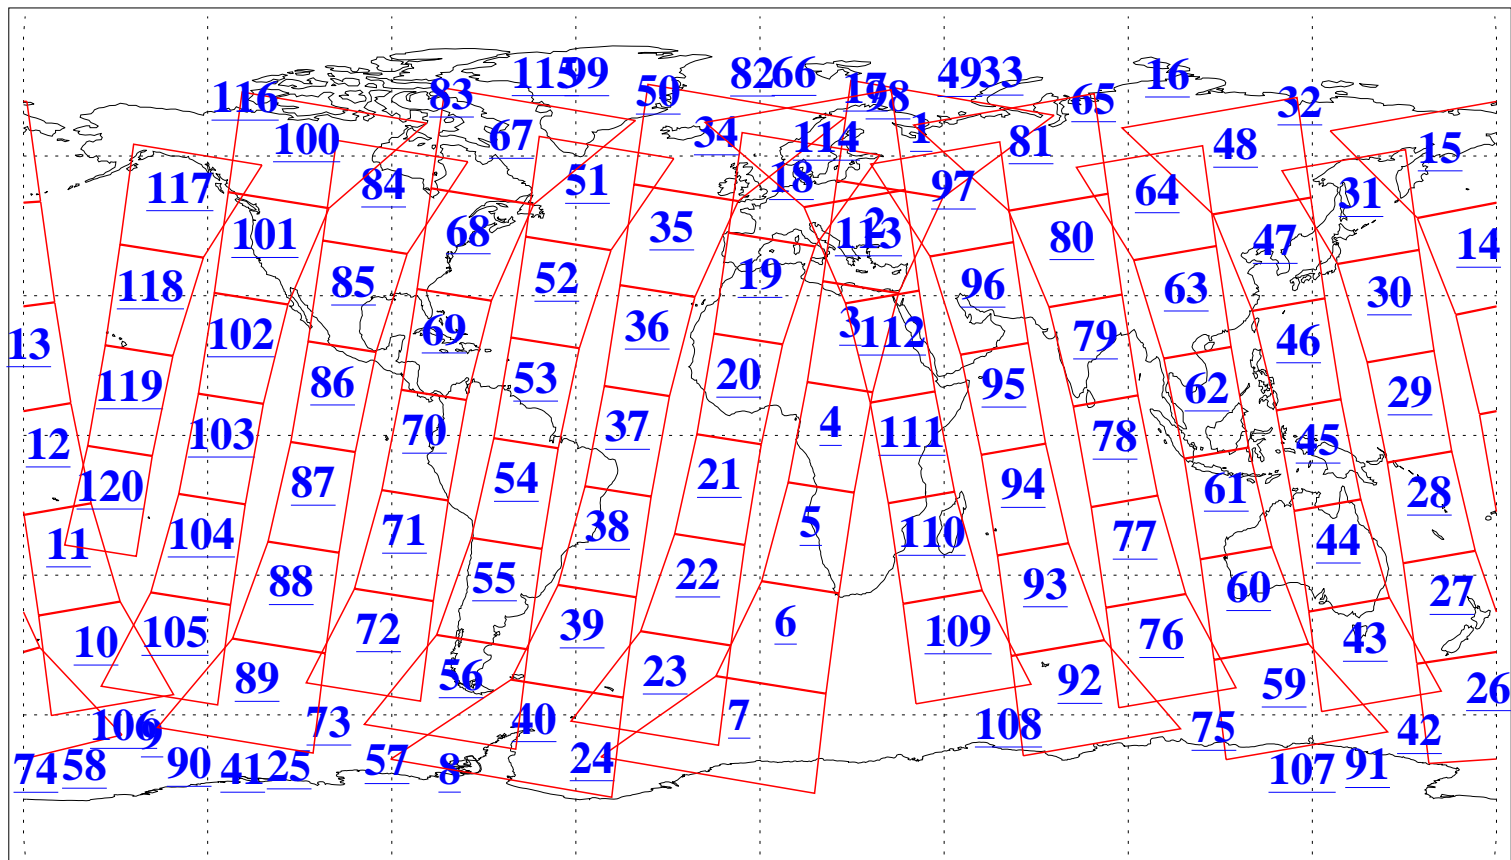

L1B Availability
AMSU Granules: 240
HSB Granules: 0
AIRS Granules: 240

6 Feb 2013
DoY 37
Aqua Day 3931
Granules: 1 to 120

Granules: 121 to 240

Legend: AMSU Available, HSB Available, AIRS Available

L1B Availability
AMSU Granules: 240
HSB Granules: 0
AIRS Granules: 240

6 Feb 2013
DoY 37
Aqua Day 3931
Ascending Granules

Descending Granules

Legend: AMSU Available, HSB Available, AIRS Available

L1B Availability
 AMSU Granules: 240
 HSB Granules: 0
 AIRS Granules: 240

6 Feb 2013
 DoY 37
 Aqua Day 3931

Northern Hemisphere Granules

Southern Hemisphere Granules

Legend: AMSU Available, HSB Available, AIRS Available