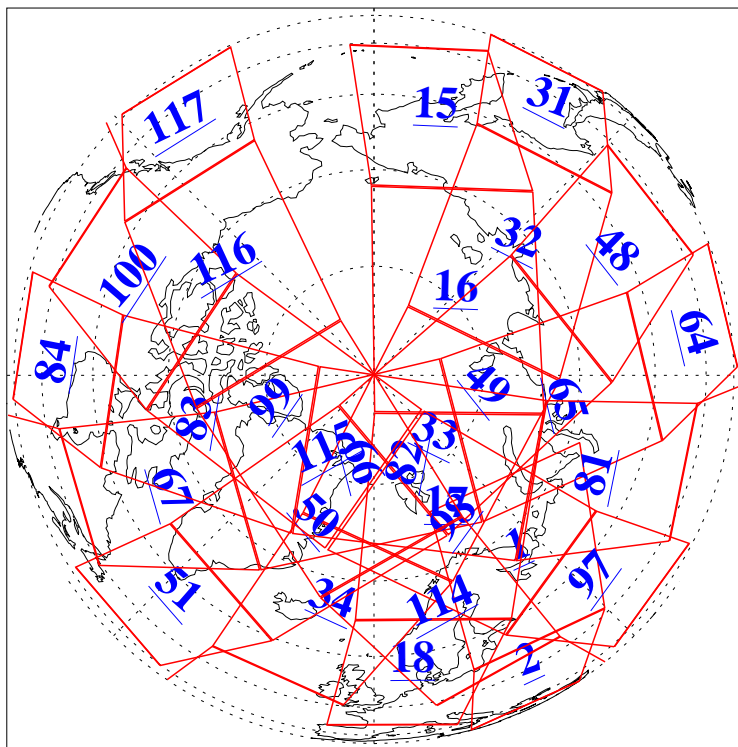

L1B Availability
AMSU Granules: 240
HSB Granules: 0
AIRS Granules: 240

6 Feb 2013
DoY 37
Aqua Day 3931
Granules: 1 to 120

Granules: 121 to 240

Legend: AMSU Available, HSB Available, AIRS Available

L1B Availability
AMSU Granules: 240
HSB Granules: 0
AIRS Granules: 240

6 Feb 2013
DoY 37
Aqua Day 3931
Ascending Granules

Descending Granules

Legend: AMSU Available, HSB Available, AIRS Available

L1B Availability
 AMSU Granules: 240
 HSB Granules: 0
 AIRS Granules: 240

6 Feb 2013
 DoY 37
 Aqua Day 3931

Northern Hemisphere Granules

Southern Hemisphere Granules

Legend: AMSU Available, HSB Available, AIRS Available