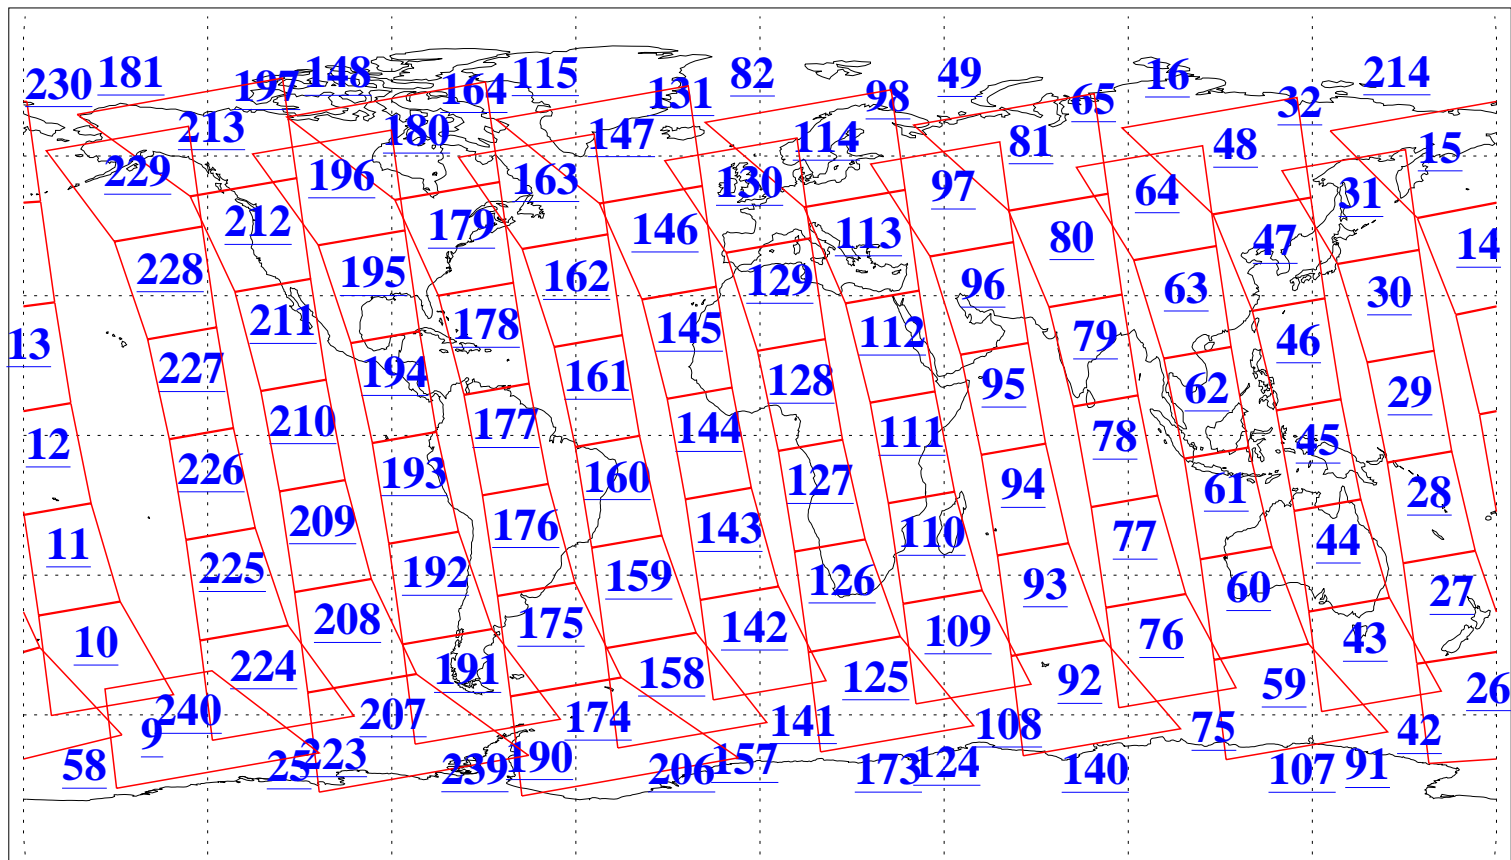

L1B Availability
AMSU Granules: 240
HSB Granules: 0
AIRS Granules: 240

6 Feb 2013
DoY 37
Aqua Day 3931
Granules: 1 to 120

Granules: 121 to 240

Legend: AMSU Available, HSB Available, AIRS Available

L1B Availability
AMSU Granules: 240
HSB Granules: 0
AIRS Granules: 240

6 Feb 2013
DoY 37
Aqua Day 3931
Ascending Granules

Descending Granules

Legend: AMSU Available, HSB Available, AIRS Available

L1B Availability
 AMSU Granules: 240
 HSB Granules: 0
 AIRS Granules: 240

6 Feb 2013
 DoY 37
 Aqua Day 3931

Northern Hemisphere Granules

Southern Hemisphere Granules

Legend: AMSU Available, HSB Available, AIRS Available