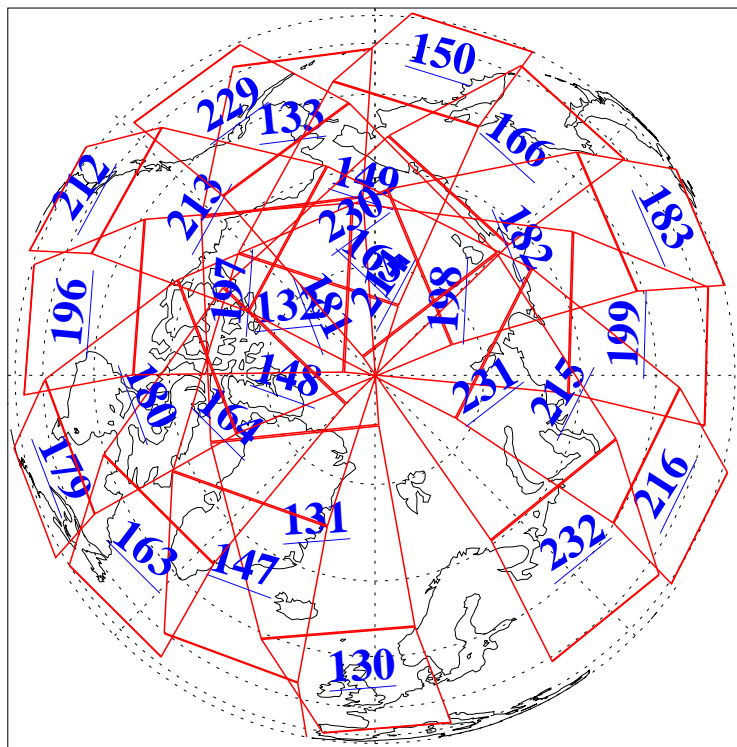

6 Feb 2013
DoY 37
Aqua Day 3931
Ascending Granules

Descending Granules

Legend: AMSU Available, HSB Available, AIRS Available

L1B Availability
 AMSU Granules: 240
 HSB Granules: 0
 AIRS Granules: 240

6 Feb 2013
 DoY 37
 Aqua Day 3931

Northern Hemisphere Granules

Southern Hemisphere Granules

Legend: AMSU Available, HSB Available, AIRS Available