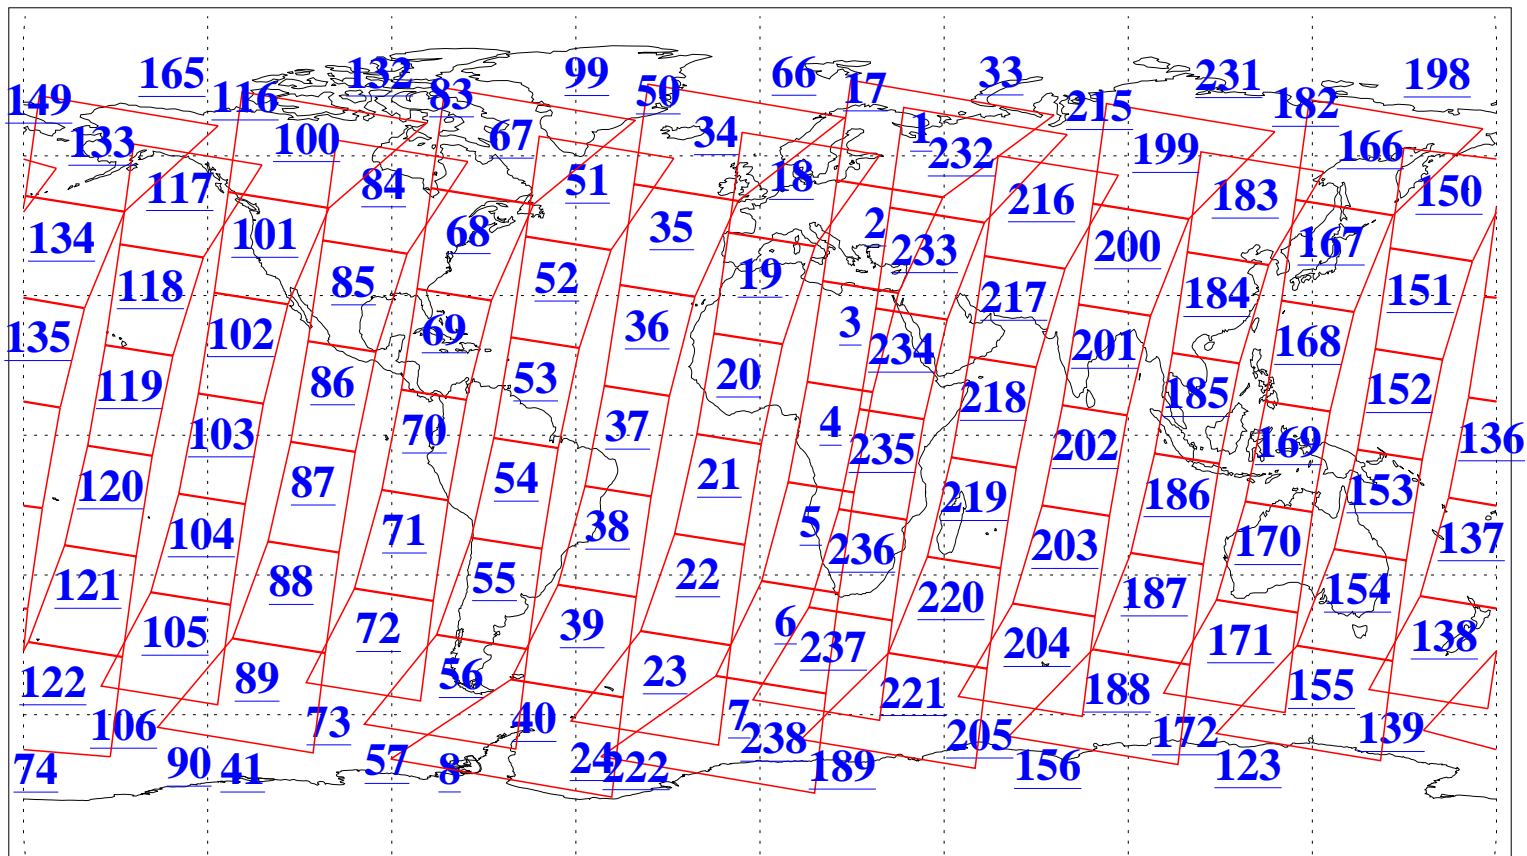

L1B Availability
AMSU Granules: 240
HSB Granules: 0
AIRS Granules: 240

6 Feb 2013
DoY 37
Aqua Day 3931
Granules: 1 to 120

Granules: 121 to 240

Legend: AMSU Available, HSB Available, AIRS Available

L1B Availability
AMSU Granules: 240
HSB Granules: 0
AIRS Granules: 240

6 Feb 2013
DoY 37
Aqua Day 3931
Ascending Granules

Descending Granules

Legend: AMSU Available, HSB Available, AIRS Available

L1B Availability
 AMSU Granules: 240
 HSB Granules: 0
 AIRS Granules: 240

6 Feb 2013
 DoY 37
 Aqua Day 3931

Northern Hemisphere Granules

Southern Hemisphere Granules

Legend: AMSU Available, HSB Available, AIRS Available