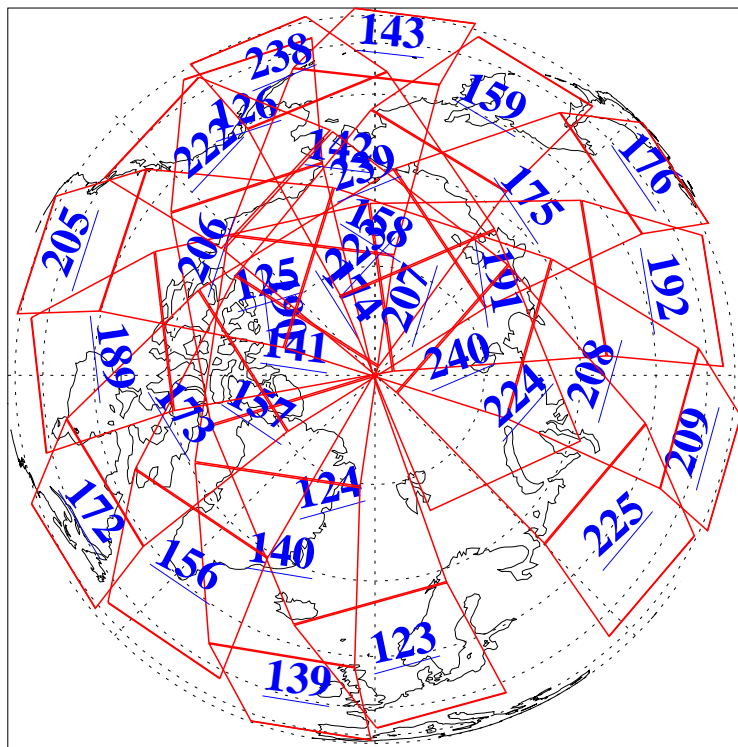

L1B Availability
AMSU Granules: 240
HSB Granules: 0
AIRS Granules: 240

5 Feb 2013
DoY 36
Aqua Day 3930
Granules: 1 to 120

Granules: 121 to 240

Legend: AMSU Available, HSB Available, AIRS Available

L1B Availability
AMSU Granules: 240
HSB Granules: 0
AIRS Granules: 240

5 Feb 2013
DoY 36
Aqua Day 3930
Ascending Granules

Descending Granules

Legend: AMSU Available, HSB Available, AIRS Available

L1B Availability
AMSU Granules: 240
HSB Granules: 0
AIRS Granules: 240

5 Feb 2013
DoY 36
Aqua Day 3930

Northern Hemisphere Granules

Southern Hemisphere Granules

Legend: AMSU Available, HSB Available, AIRS Available