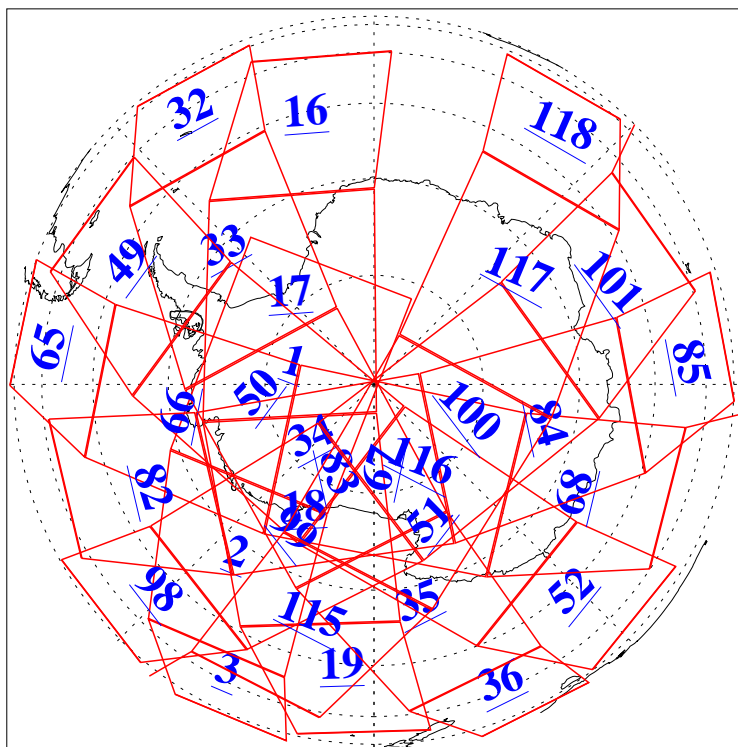

L1B Availability
AMSU Granules: 240
HSB Granules: 0
AIRS Granules: 240

5 Feb 2013
DoY 36
Aqua Day 3930
Granules: 1 to 120

Granules: 121 to 240

Legend: AMSU Available, HSB Available, AIRS Available

L1B Availability
AMSU Granules: 240
HSB Granules: 0
AIRS Granules: 240

5 Feb 2013
DoY 36
Aqua Day 3930
Ascending Granules

Descending Granules

Legend: AMSU Available, HSB Available, AIRS Available

L1B Availability
AMSU Granules: 240
HSB Granules: 0
AIRS Granules: 240

5 Feb 2013
DoY 36
Aqua Day 3930

Northern Hemisphere Granules

Southern Hemisphere Granules

Legend: AMSU Available, HSB Available, AIRS Available