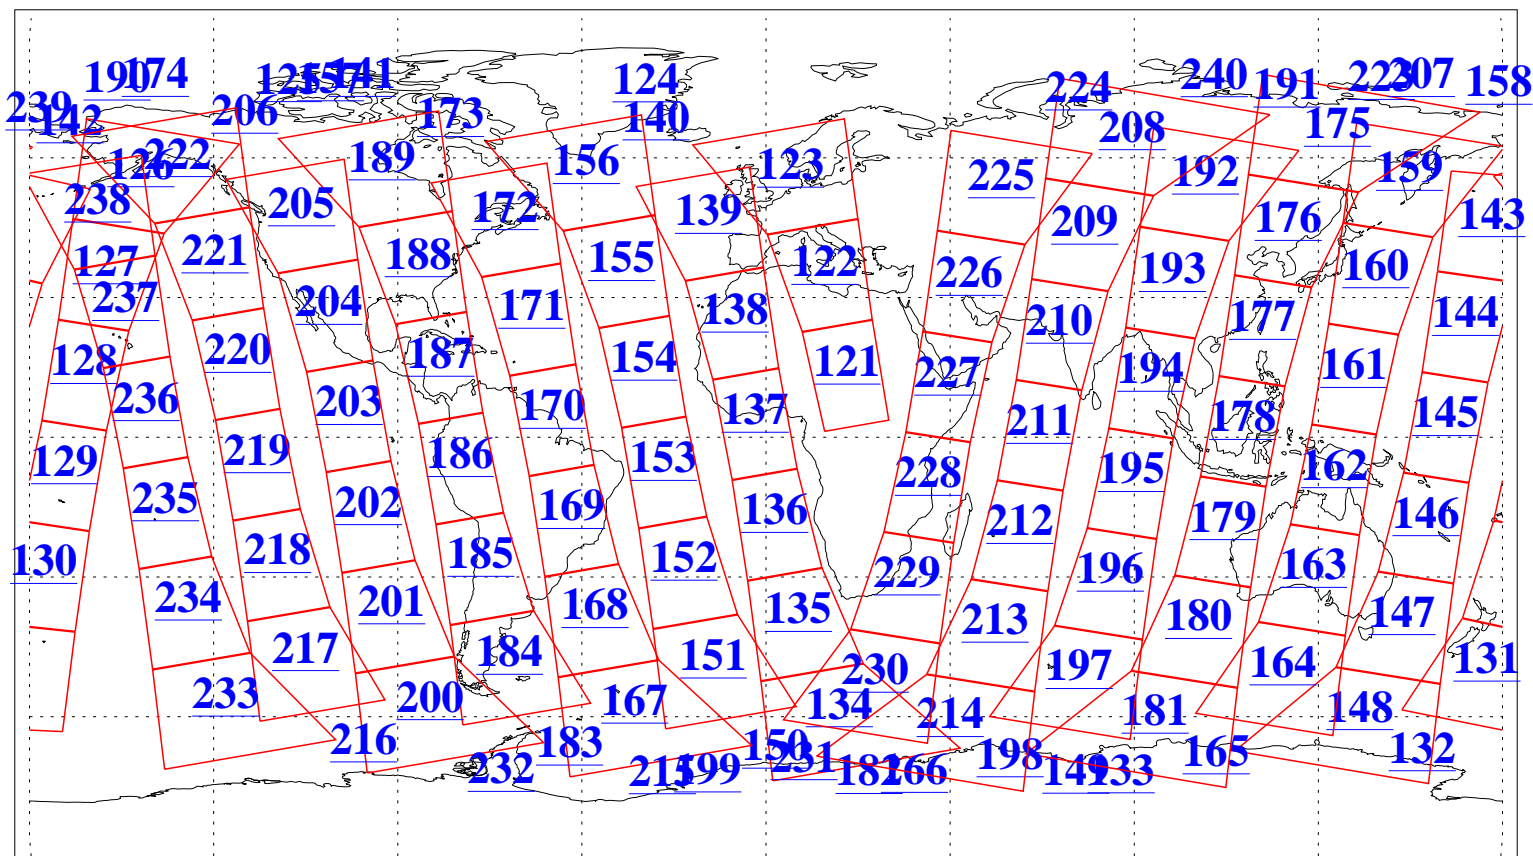

L1B Availability
AMSU Granules: 240
HSB Granules: 0
AIRS Granules: 240

5 Feb 2013
DoY 36
Aqua Day 3930
Granules: 1 to 120

Granules: 121 to 240

Legend: AMSU Available, HSB Available, AIRS Available

L1B Availability
AMSU Granules: 240
HSB Granules: 0
AIRS Granules: 240

5 Feb 2013
DoY 36
Aqua Day 3930
Ascending Granules

Descending Granules

Legend: AMSU Available, HSB Available, AIRS Available

L1B Availability
AMSU Granules: 240
HSB Granules: 0
AIRS Granules: 240

5 Feb 2013
DoY 36
Aqua Day 3930

Northern Hemisphere Granules

Southern Hemisphere Granules

Legend: AMSU Available, HSB Available, AIRS Available