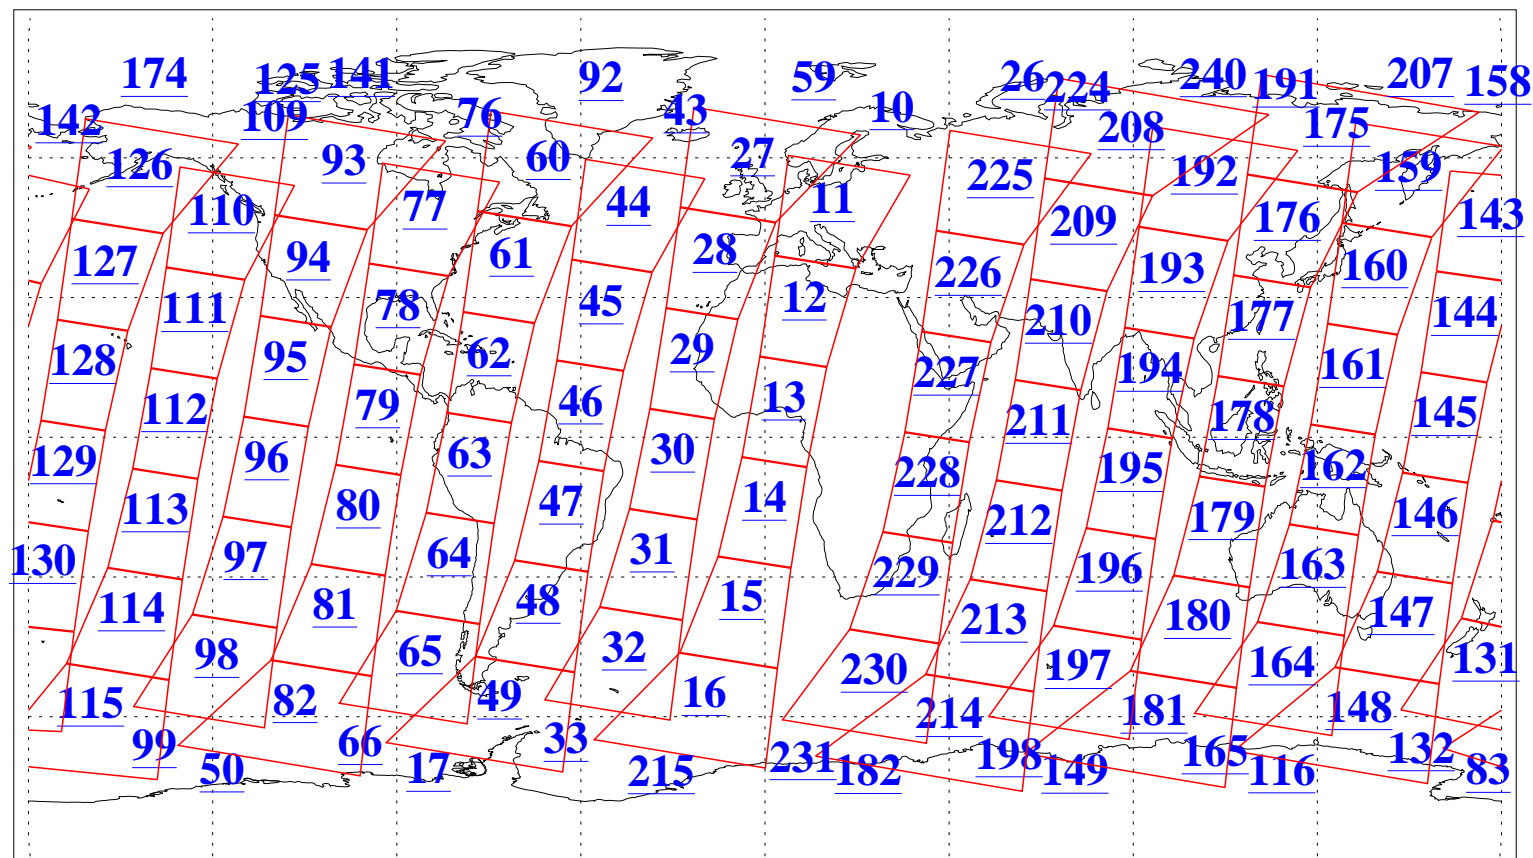

L1B Availability
AMSU Granules: 240
HSB Granules: 0
AIRS Granules: 240

5 Feb 2013
DoY 36
Aqua Day 3930
Granules: 1 to 120

Granules: 121 to 240

Legend: AMSU Available, HSB Available, AIRS Available

L1B Availability
AMSU Granules: 240
HSB Granules: 0
AIRS Granules: 240

5 Feb 2013
DoY 36
Aqua Day 3930
Ascending Granules

Descending Granules

Legend: AMSU Available, HSB Available, AIRS Available

L1B Availability
AMSU Granules: 240
HSB Granules: 0
AIRS Granules: 240

5 Feb 2013
DoY 36
Aqua Day 3930

Northern Hemisphere Granules

Southern Hemisphere Granules

Legend: AMSU Available, HSB Available, AIRS Available