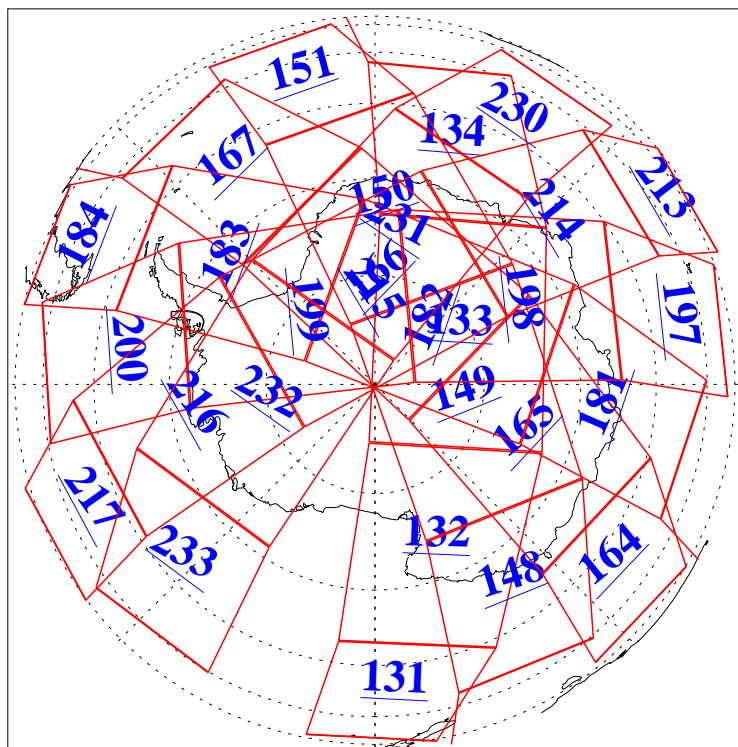

L1B Availability
AMSU Granules: 240
HSB Granules: 0
AIRS Granules: 240

5 Feb 2013
DoY 36
Aqua Day 3930
Granules: 1 to 120

Granules: 121 to 240

Legend: AMSU Available, HSB Available, AIRS Available

L1B Availability
AMSU Granules: 240
HSB Granules: 0
AIRS Granules: 240

5 Feb 2013
DoY 36
Aqua Day 3930
Ascending Granules

Descending Granules

Legend: AMSU Available, HSB Available, AIRS Available

L1B Availability
AMSU Granules: 240
HSB Granules: 0
AIRS Granules: 240

5 Feb 2013
DoY 36
Aqua Day 3930

Northern Hemisphere Granules

Southern Hemisphere Granules

Legend: AMSU Available, HSB Available, AIRS Available