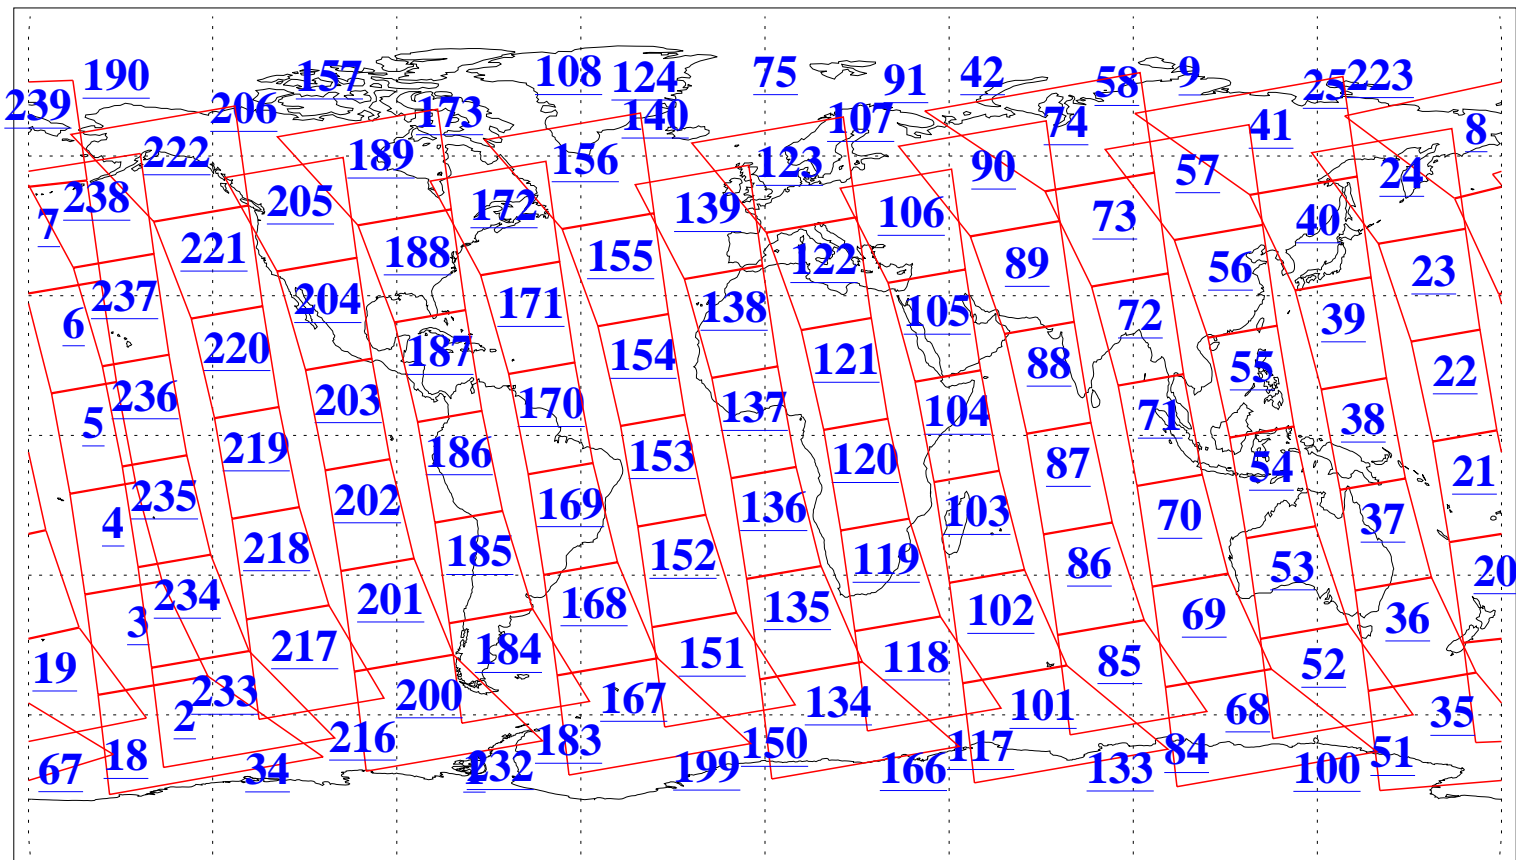

L1B Availability
AMSU Granules: 240
HSB Granules: 0
AIRS Granules: 240

5 Feb 2013
DoY 36
Aqua Day 3930
Granules: 1 to 120

Granules: 121 to 240

Legend: AMSU Available, HSB Available, AIRS Available

L1B Availability
AMSU Granules: 240
HSB Granules: 0
AIRS Granules: 240

5 Feb 2013
DoY 36
Aqua Day 3930
Ascending Granules

Descending Granules

Legend: AMSU Available, HSB Available, AIRS Available

L1B Availability
AMSU Granules: 240
HSB Granules: 0
AIRS Granules: 240

5 Feb 2013
DoY 36
Aqua Day 3930

Northern Hemisphere Granules

Southern Hemisphere Granules

Legend: AMSU Available, HSB Available, AIRS Available