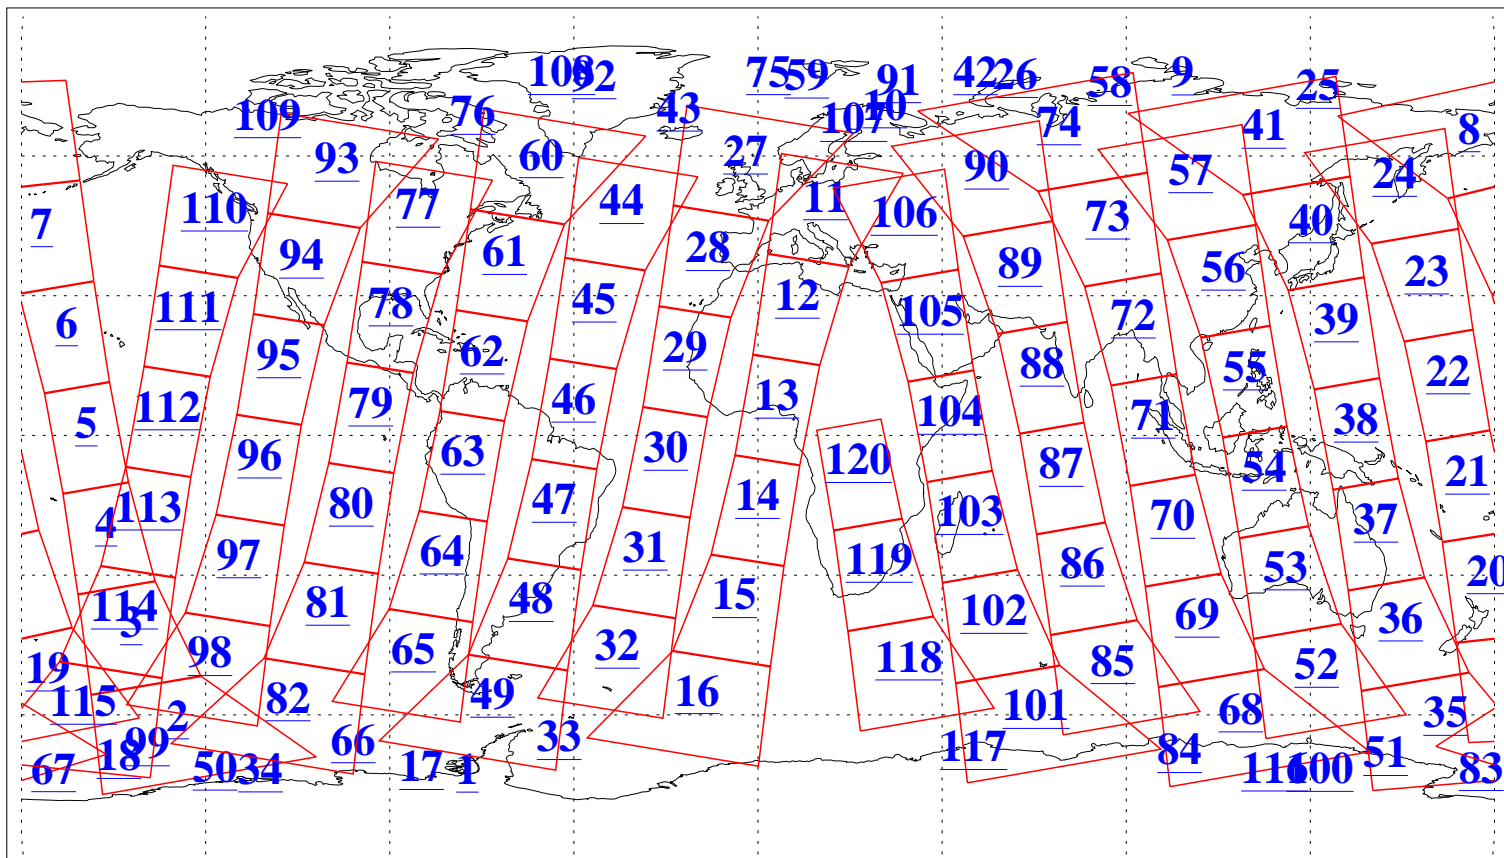

L1B Availability
AMSU Granules: 240
HSB Granules: 0
AIRS Granules: 240

5 Feb 2013
DoY 36
Aqua Day 3930
Granules: 1 to 120

Granules: 121 to 240

Legend: AMSU Available, HSB Available, AIRS Available

L1B Availability
AMSU Granules: 240
HSB Granules: 0
AIRS Granules: 240

5 Feb 2013
DoY 36
Aqua Day 3930
Ascending Granules

Descending Granules

Legend: AMSU Available, HSB Available, AIRS Available

L1B Availability
AMSU Granules: 240
HSB Granules: 0
AIRS Granules: 240

5 Feb 2013
DoY 36
Aqua Day 3930

Northern Hemisphere Granules

Southern Hemisphere Granules

Legend: AMSU Available, HSB Available, AIRS Available