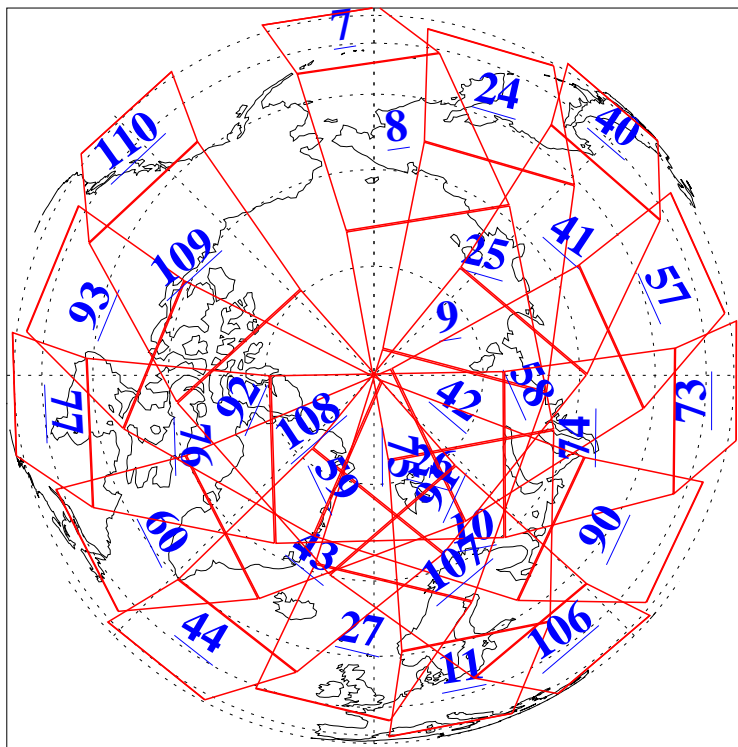

L1B Availability
AMSU Granules: 240
HSB Granules: 0
AIRS Granules: 240

5 Feb 2013
DoY 36
Aqua Day 3930
Granules: 1 to 120

Granules: 121 to 240

Legend: AMSU Available, HSB Available, AIRS Available

L1B Availability
AMSU Granules: 240
HSB Granules: 0
AIRS Granules: 240

5 Feb 2013
DoY 36
Aqua Day 3930
Ascending Granules

Descending Granules

Legend: AMSU Available, HSB Available, AIRS Available

L1B Availability
AMSU Granules: 240
HSB Granules: 0
AIRS Granules: 240

5 Feb 2013
DoY 36
Aqua Day 3930

Northern Hemisphere Granules

Southern Hemisphere Granules

Legend: AMSU Available, HSB Available, AIRS Available