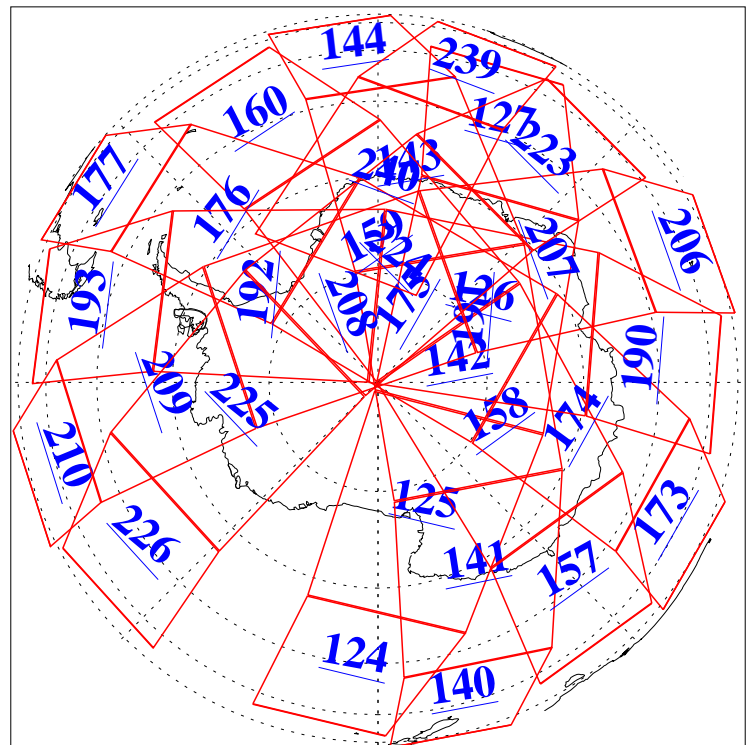

L1B Availability
AMSU Granules: 240
HSB Granules: 0
AIRS Granules: 240

4 Feb 2013
DoY 35
Aqua Day 3929
Granules: 1 to 120

Granules: 121 to 240

Legend: AMSU Available, HSB Available, AIRS Available

L1B Availability
AMSU Granules: 240
HSB Granules: 0
AIRS Granules: 240

4 Feb 2013
DoY 35
Aqua Day 3929

Ascending Granules

Descending Granules

Legend: AMSU Available, HSB Available, AIRS Available

L1B Availability
 AMSU Granules: 240
 HSB Granules: 0
 AIRS Granules: 240

4 Feb 2013
 DoY 35
 Aqua Day 3929

Northern Hemisphere Granules

Southern Hemisphere Granules

Legend: AMSU Available, *HSB Available*, **AIRS Available**