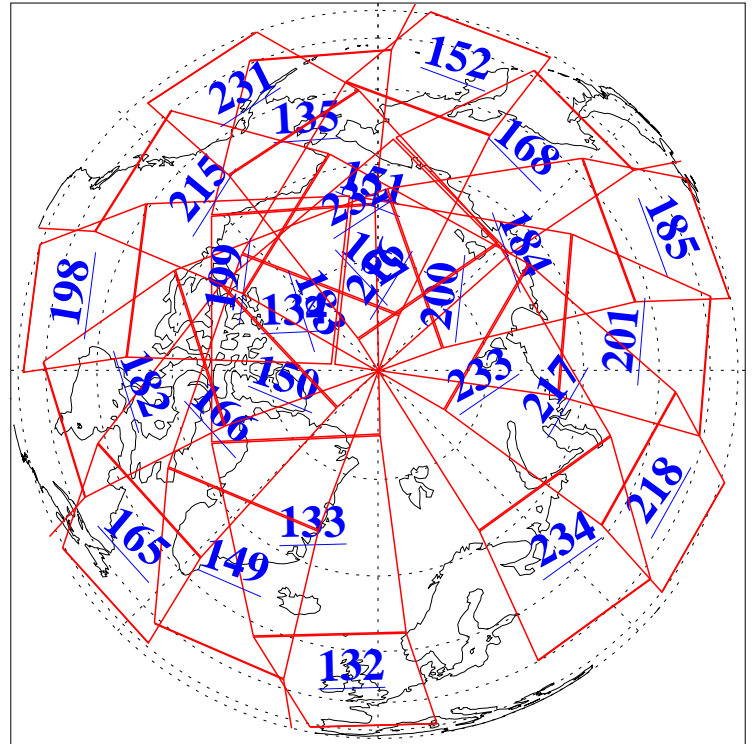

4 Feb 2013
DoY 35
Aqua Day 3929

Ascending Granules

Descending Granules

Legend: AMSU Available, HSB Available, AIRS Available

L1B Availability
 AMSU Granules: 240
 HSB Granules: 0
 AIRS Granules: 240

4 Feb 2013
 DoY 35
 Aqua Day 3929

Northern Hemisphere Granules

Southern Hemisphere Granules

Legend: AMSU Available, *HSB Available*, **AIRS Available**