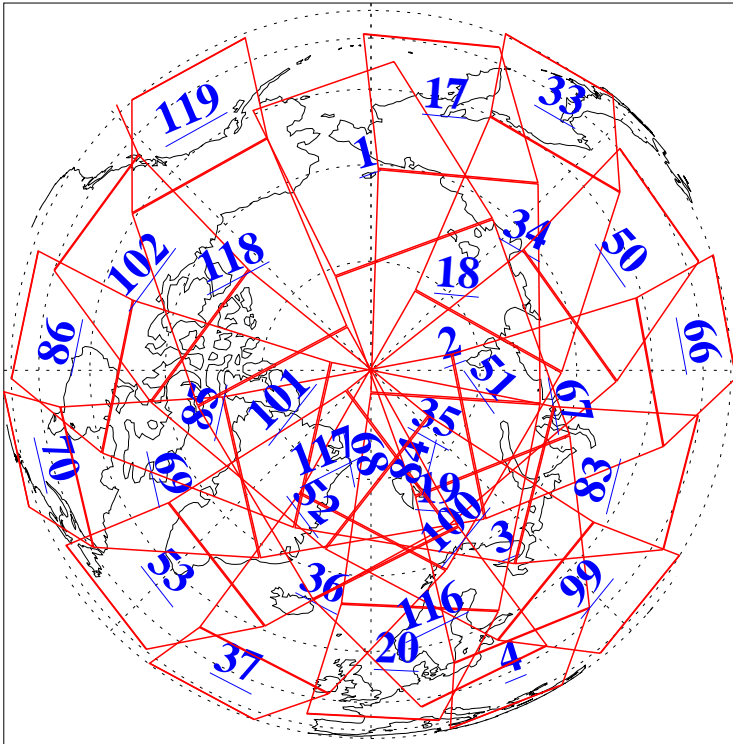

L1B Availability
AMSU Granules: 240
HSB Granules: 0
AIRS Granules: 240

4 Feb 2013
DoY 35
Aqua Day 3929
Granules: 1 to 120

Granules: 121 to 240

Legend: AMSU Available, HSB Available, AIRS Available

L1B Availability
AMSU Granules: 240
HSB Granules: 0
AIRS Granules: 240

4 Feb 2013
DoY 35
Aqua Day 3929

Ascending Granules

Descending Granules

Legend: AMSU Available, HSB Available, AIRS Available

L1B Availability
 AMSU Granules: 240
 HSB Granules: 0
 AIRS Granules: 240

4 Feb 2013
 DoY 35
 Aqua Day 3929

Northern Hemisphere Granules

Southern Hemisphere Granules

Legend: AMSU Available, *HSB Available*, **AIRS Available**