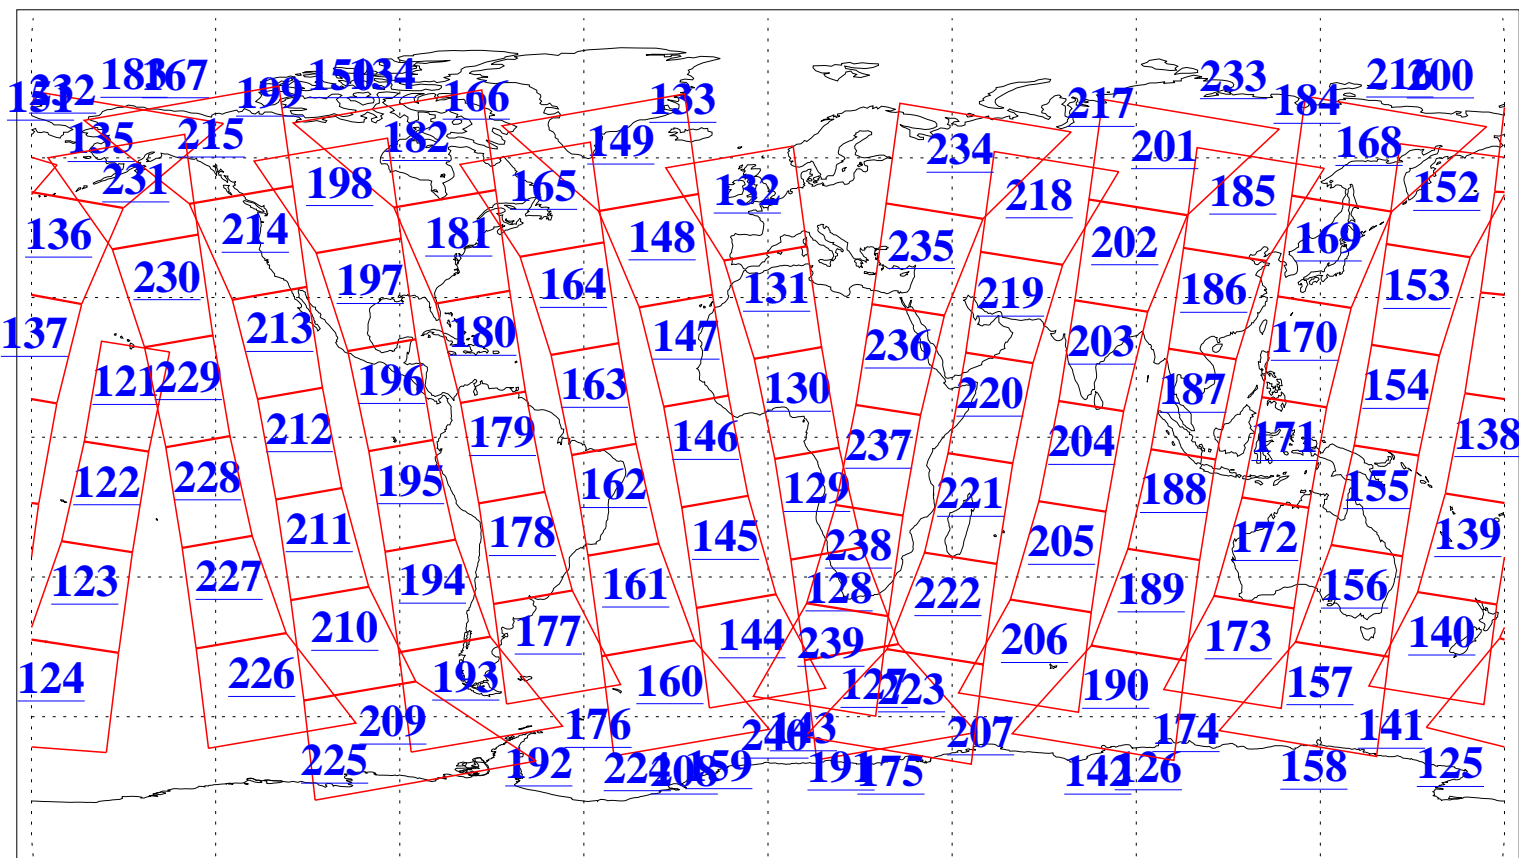

L1B Availability
AMSU Granules: 240
HSB Granules: 0
AIRS Granules: 240

4 Feb 2013
DoY 35
Aqua Day 3929
Granules: 1 to 120

Granules: 121 to 240

Legend: AMSU Available, HSB Available, AIRS Available

L1B Availability
AMSU Granules: 240
HSB Granules: 0
AIRS Granules: 240

4 Feb 2013
DoY 35
Aqua Day 3929

Ascending Granules

Descending Granules

Legend: AMSU Available, HSB Available, AIRS Available

L1B Availability
 AMSU Granules: 240
 HSB Granules: 0
 AIRS Granules: 240

4 Feb 2013
 DoY 35
 Aqua Day 3929

Northern Hemisphere Granules

Southern Hemisphere Granules

Legend: AMSU Available, *HSB Available*, **AIRS Available**