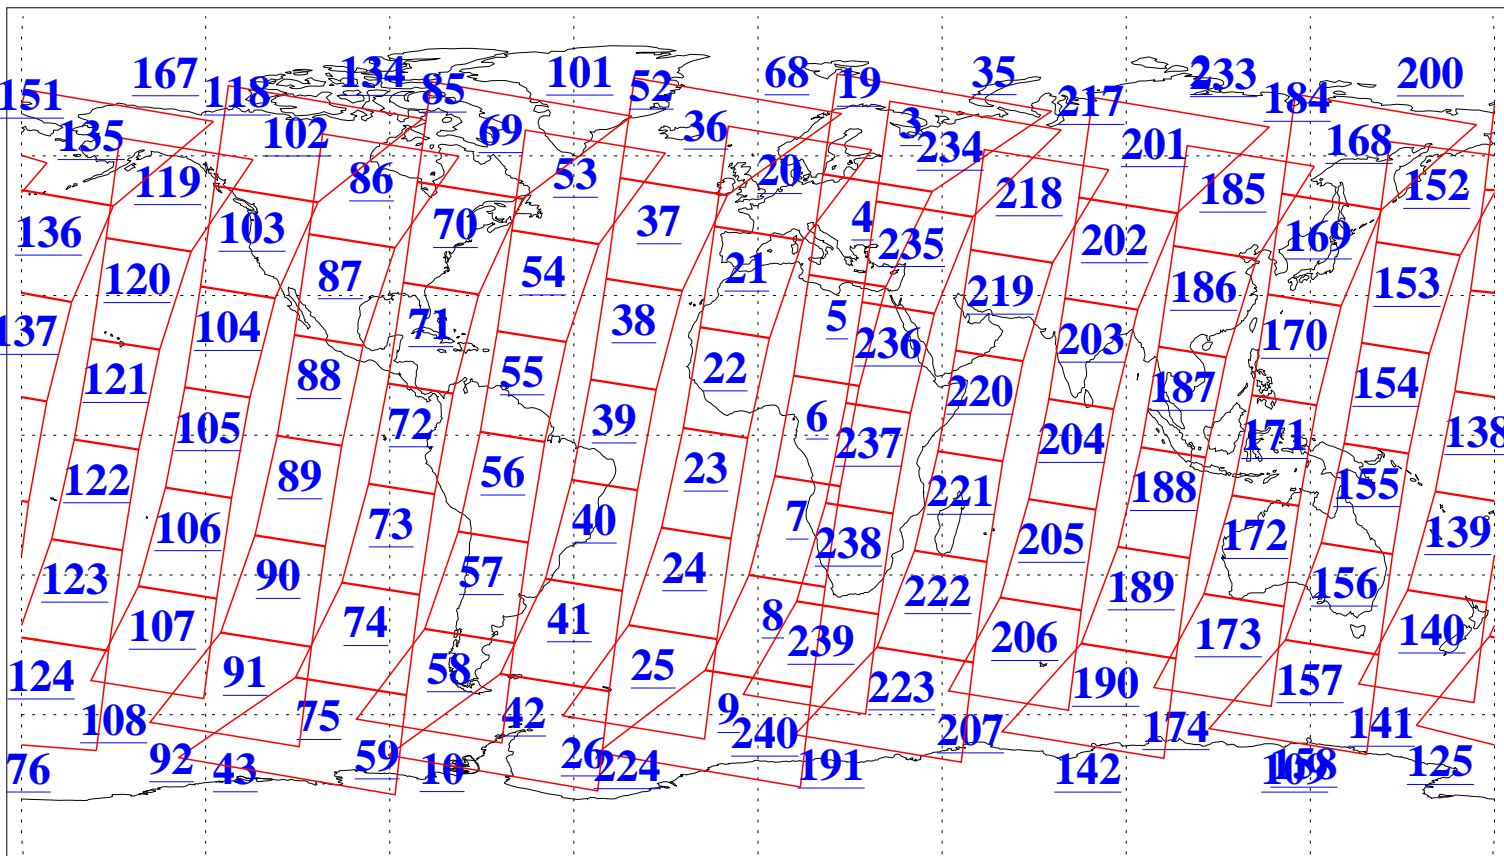

L1B Availability
AMSU Granules: 240
HSB Granules: 0
AIRS Granules: 240

4 Feb 2013
DoY 35
Aqua Day 3929
Granules: 1 to 120

Granules: 121 to 240

Legend: AMSU Available, HSB Available, AIRS Available

L1B Availability
AMSU Granules: 240
HSB Granules: 0
AIRS Granules: 240

4 Feb 2013
DoY 35
Aqua Day 3929

Ascending Granules

Descending Granules

Legend: AMSU Available, HSB Available, AIRS Available

L1B Availability
 AMSU Granules: 240
 HSB Granules: 0
 AIRS Granules: 240

4 Feb 2013
 DoY 35
 Aqua Day 3929

Northern Hemisphere Granules

Southern Hemisphere Granules

Legend: AMSU Available, *HSB Available*, **AIRS Available**