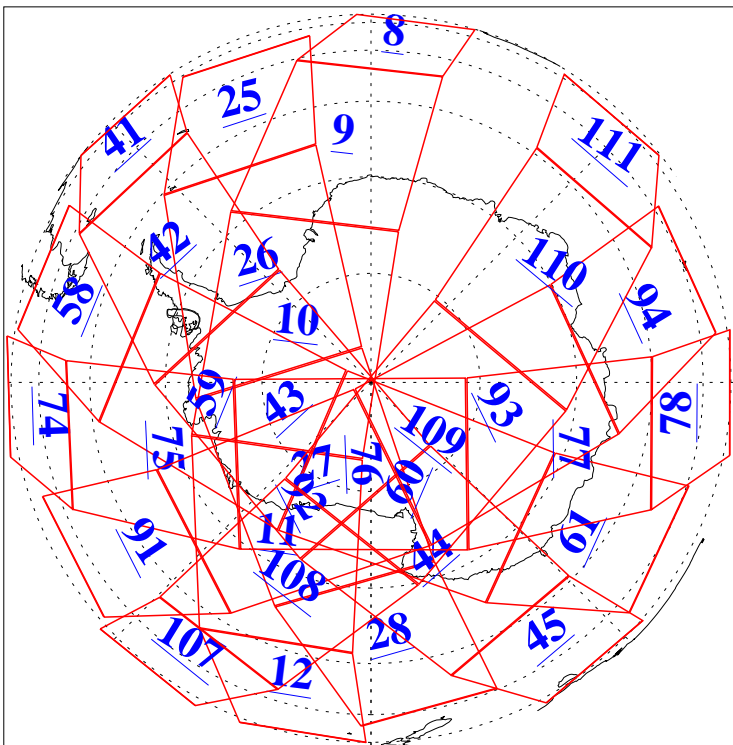

L1B Availability
AMSU Granules: 240
HSB Granules: 0
AIRS Granules: 240

4 Feb 2013
DoY 35
Aqua Day 3929
Granules: 1 to 120

Granules: 121 to 240

Legend: AMSU Available, HSB Available, AIRS Available

L1B Availability
AMSU Granules: 240
HSB Granules: 0
AIRS Granules: 240

4 Feb 2013
DoY 35
Aqua Day 3929

Ascending Granules

Descending Granules

Legend: AMSU Available, HSB Available, AIRS Available

L1B Availability
 AMSU Granules: 240
 HSB Granules: 0
 AIRS Granules: 240

4 Feb 2013
 DoY 35
 Aqua Day 3929

Northern Hemisphere Granules

Southern Hemisphere Granules

Legend: AMSU Available, *HSB Available*, **AIRS Available**