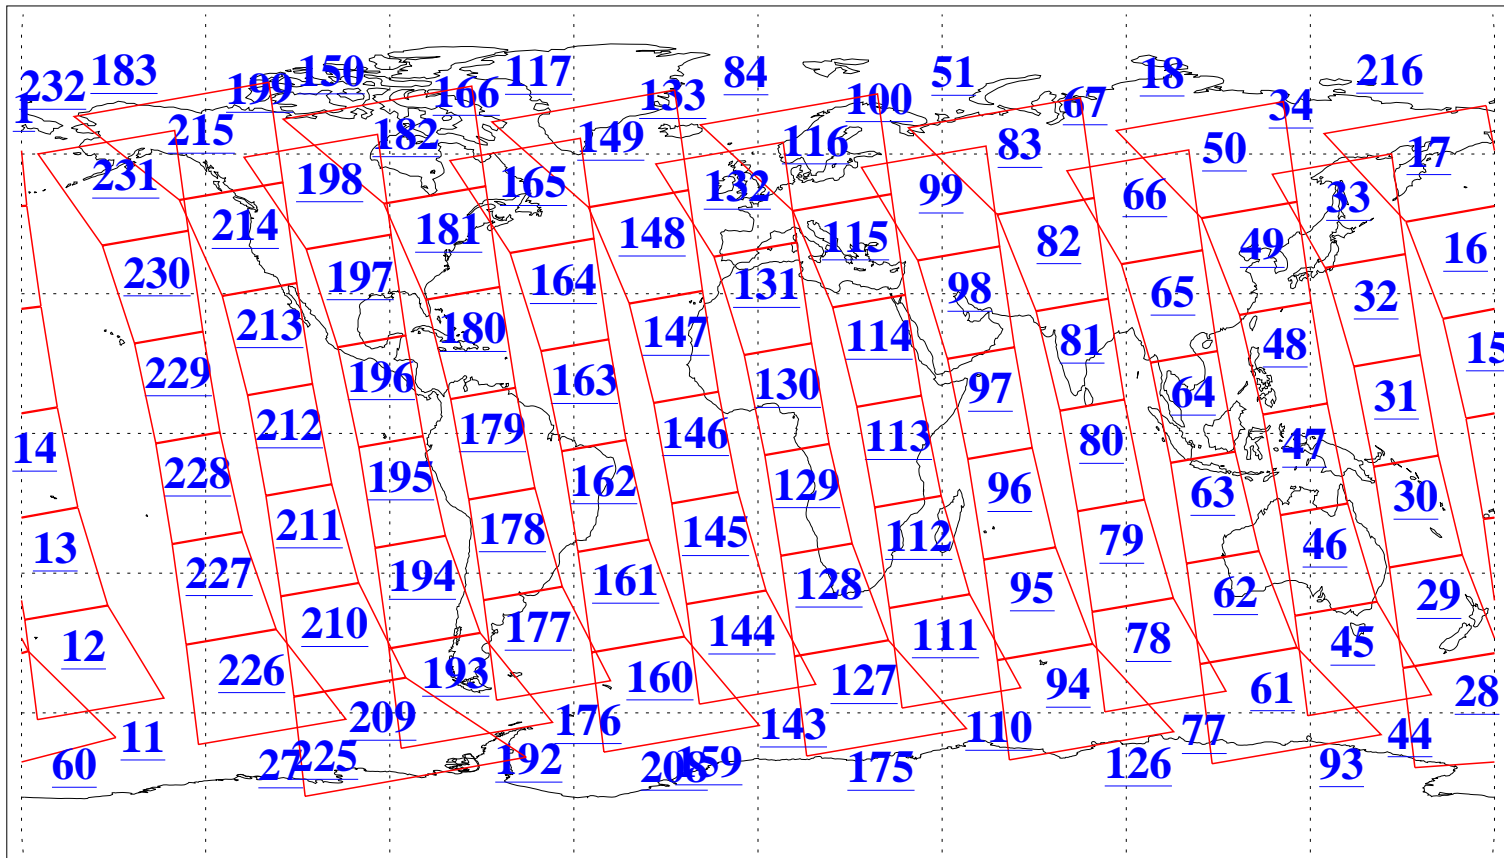

L1B Availability
AMSU Granules: 240
HSB Granules: 0
AIRS Granules: 240

4 Feb 2013
DoY 35
Aqua Day 3929
Granules: 1 to 120

Granules: 121 to 240

Legend: AMSU Available, HSB Available, AIRS Available

L1B Availability
AMSU Granules: 240
HSB Granules: 0
AIRS Granules: 240

4 Feb 2013
DoY 35
Aqua Day 3929

Ascending Granules

Descending Granules

Legend: AMSU Available, HSB Available, AIRS Available

L1B Availability
 AMSU Granules: 240
 HSB Granules: 0
 AIRS Granules: 240

4 Feb 2013
 DoY 35
 Aqua Day 3929

Northern Hemisphere Granules

Southern Hemisphere Granules

Legend: AMSU Available, *HSB Available*, **AIRS Available**