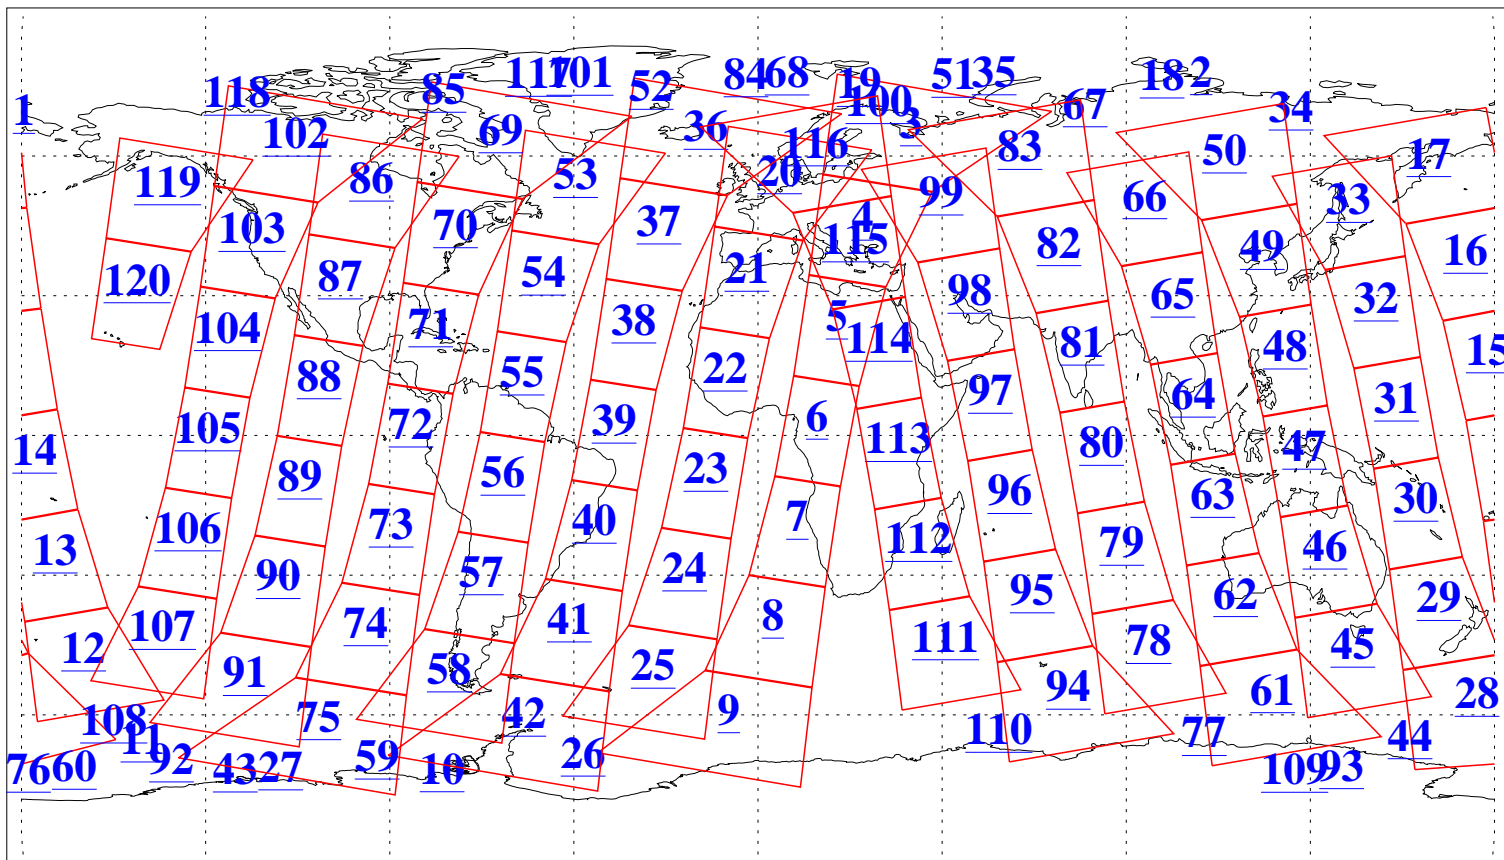

L1B Availability
AMSU Granules: 240
HSB Granules: 0
AIRS Granules: 240

4 Feb 2013
DoY 35
Aqua Day 3929
Granules: 1 to 120

Granules: 121 to 240

Legend: AMSU Available, HSB Available, AIRS Available

L1B Availability
AMSU Granules: 240
HSB Granules: 0
AIRS Granules: 240

4 Feb 2013
DoY 35
Aqua Day 3929

Ascending Granules

Descending Granules

Legend: AMSU Available, HSB Available, AIRS Available

L1B Availability
 AMSU Granules: 240
 HSB Granules: 0
 AIRS Granules: 240

4 Feb 2013
 DoY 35
 Aqua Day 3929

Northern Hemisphere Granules

Southern Hemisphere Granules

Legend: AMSU Available, *HSB Available*, **AIRS Available**