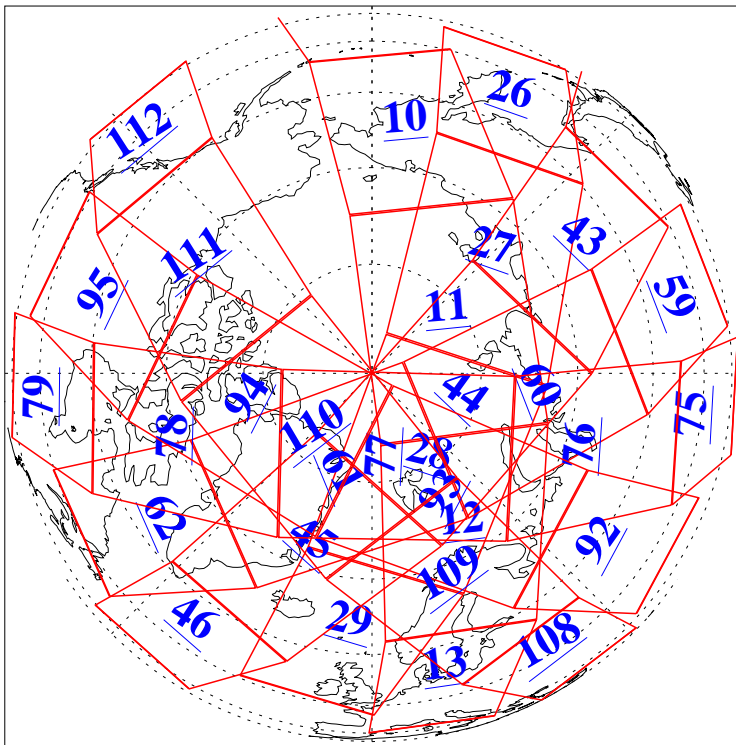

L1B Availability  
AMSU Granules: 240  
HSB Granules: 0  
AIRS Granules: 240

3 Feb 2013  
DoY 34  
Aqua Day 3928  
Granules: 1 to 120

Granules: 121 to 240

Legend: AMSU Available, HSB Available, AIRS Available

L1B Availability  
AMSU Granules: 240  
HSB Granules: 0  
AIRS Granules: 240

3 Feb 2013  
DoY 34  
Aqua Day 3928

Ascending Granules

Descending Granules

Legend: AMSU Available, HSB Available, AIRS Available

L1B Availability  
 AMSU Granules: 240  
 HSB Granules: 0  
 AIRS Granules: 240

3 Feb 2013  
 DoY 34  
 Aqua Day 3928

Northern Hemisphere Granules

Southern Hemisphere Granules

Legend: AMSU Available, HSB Available, AIRS Available