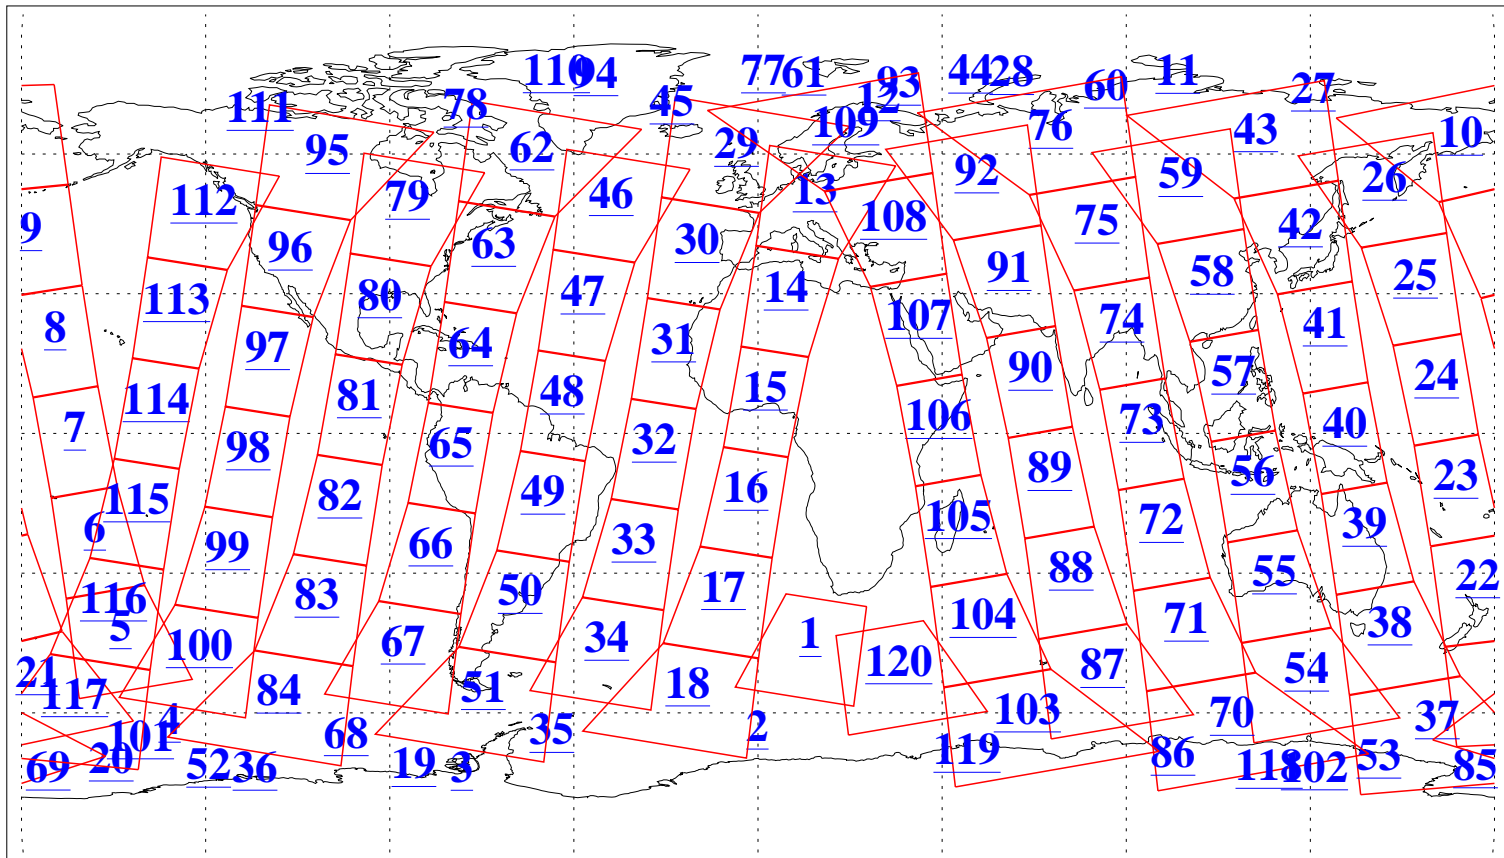

L1B Availability  
AMSU Granules: 240  
HSB Granules: 0  
AIRS Granules: 240

3 Feb 2013  
DoY 34  
Aqua Day 3928  
Granules: 1 to 120

Granules: 121 to 240

Legend: AMSU Available, HSB Available, AIRS Available

L1B Availability  
AMSU Granules: 240  
HSB Granules: 0  
AIRS Granules: 240

3 Feb 2013  
DoY 34  
Aqua Day 3928

Ascending Granules

Descending Granules

Legend: AMSU Available, HSB Available, AIRS Available

L1B Availability  
 AMSU Granules: 240  
 HSB Granules: 0  
 AIRS Granules: 240

3 Feb 2013  
 DoY 34  
 Aqua Day 3928

Northern Hemisphere Granules

Southern Hemisphere Granules

Legend: AMSU Available, HSB Available, AIRS Available