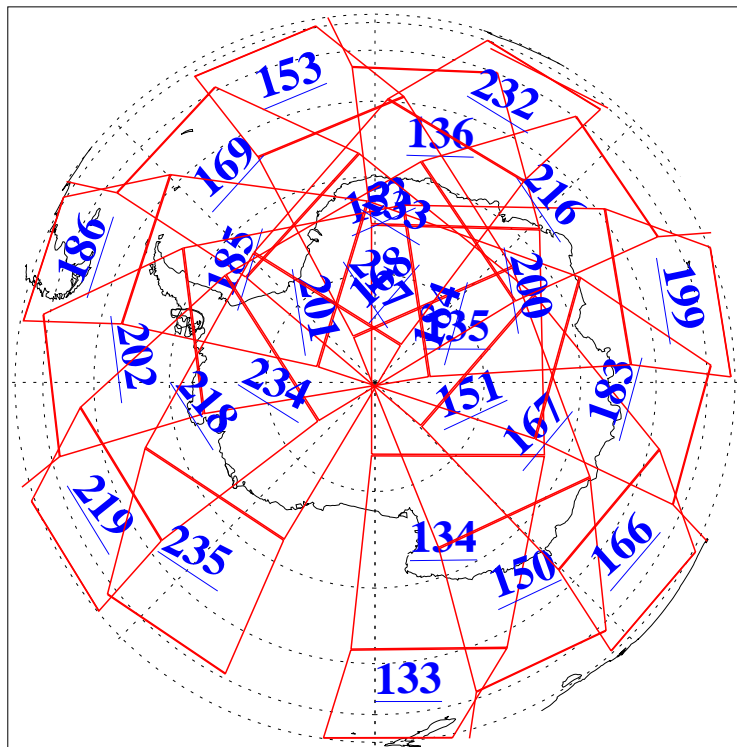

L1B Availability  
AMSU Granules: 240  
HSB Granules: 0  
AIRS Granules: 240

3 Feb 2013  
DoY 34  
Aqua Day 3928  
Granules: 1 to 120

Granules: 121 to 240

Legend: AMSU Available, HSB Available, AIRS Available

L1B Availability  
AMSU Granules: 240  
HSB Granules: 0  
AIRS Granules: 240

3 Feb 2013  
DoY 34  
Aqua Day 3928

Ascending Granules

Descending Granules

Legend: AMSU Available, HSB Available, AIRS Available

L1B Availability  
 AMSU Granules: 240  
 HSB Granules: 0  
 AIRS Granules: 240

3 Feb 2013  
 DoY 34  
 Aqua Day 3928

Northern Hemisphere Granules

Southern Hemisphere Granules

Legend: AMSU Available, HSB Available, AIRS Available