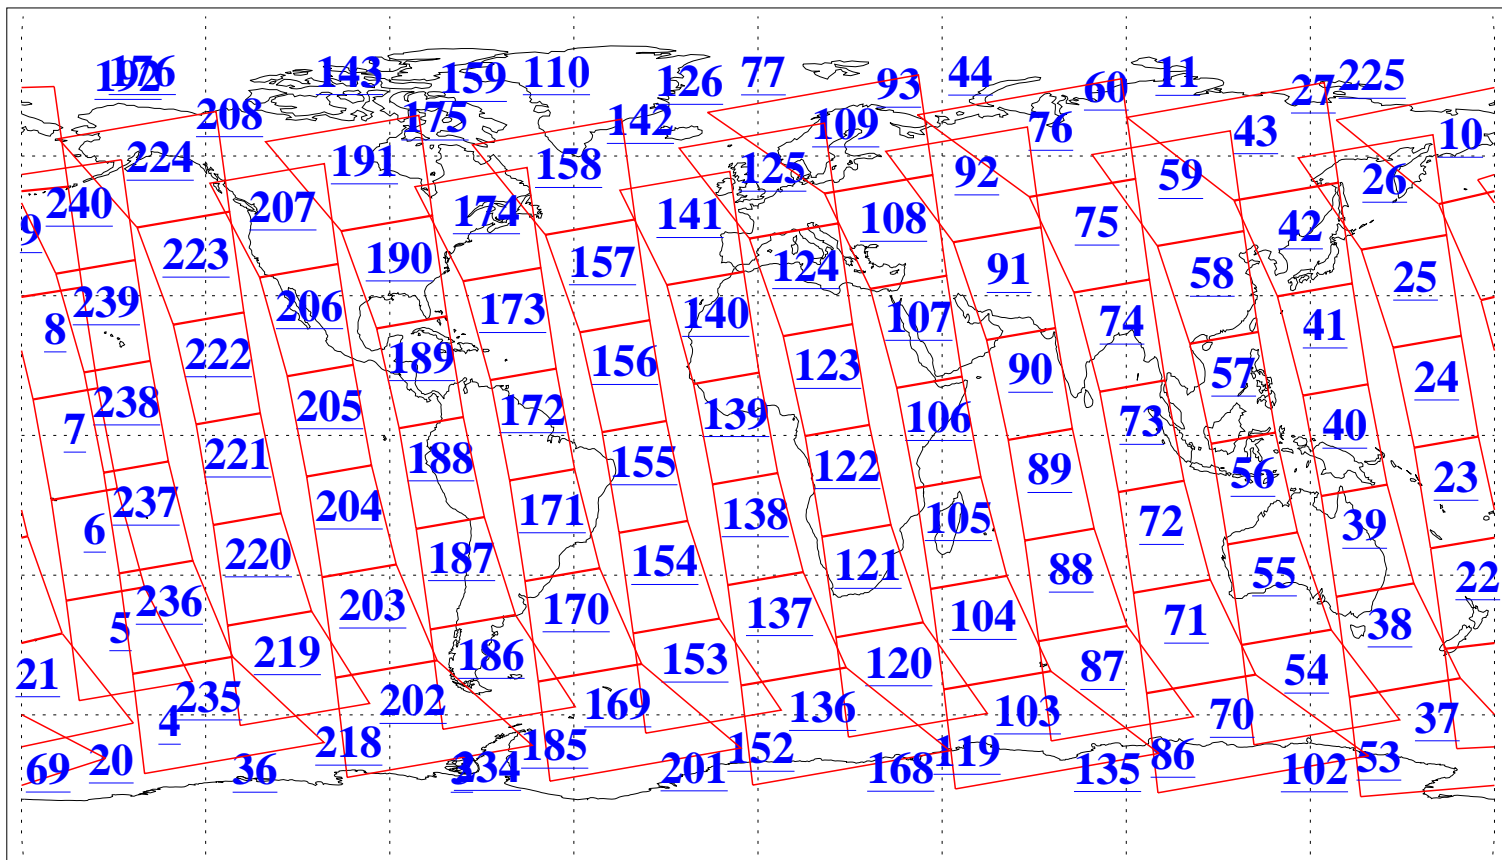

L1B Availability  
AMSU Granules: 240  
HSB Granules: 0  
AIRS Granules: 240

3 Feb 2013  
DoY 34  
Aqua Day 3928  
Granules: 1 to 120

Granules: 121 to 240

Legend: AMSU Available, HSB Available, AIRS Available

L1B Availability  
AMSU Granules: 240  
HSB Granules: 0  
AIRS Granules: 240

3 Feb 2013  
DoY 34  
Aqua Day 3928

Ascending Granules

Descending Granules

Legend: AMSU Available, HSB Available, AIRS Available

L1B Availability  
 AMSU Granules: 240  
 HSB Granules: 0  
 AIRS Granules: 240

3 Feb 2013  
 DoY 34  
 Aqua Day 3928

Northern Hemisphere Granules

Southern Hemisphere Granules

Legend: AMSU Available, HSB Available, AIRS Available