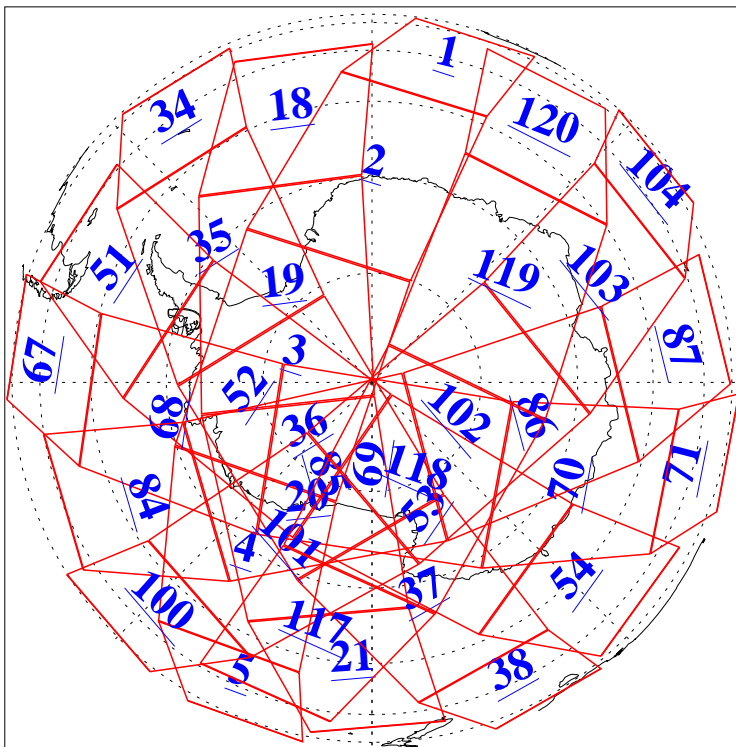

L1B Availability  
AMSU Granules: 240  
HSB Granules: 0  
AIRS Granules: 240

3 Feb 2013  
DoY 34  
Aqua Day 3928  
Granules: 1 to 120

Granules: 121 to 240

Legend: AMSU Available, HSB Available, AIRS Available

L1B Availability  
AMSU Granules: 240  
HSB Granules: 0  
AIRS Granules: 240

3 Feb 2013  
DoY 34  
Aqua Day 3928

Ascending Granules

Descending Granules

Legend: AMSU Available, HSB Available, AIRS Available

L1B Availability  
 AMSU Granules: 240  
 HSB Granules: 0  
 AIRS Granules: 240

3 Feb 2013  
 DoY 34  
 Aqua Day 3928

Northern Hemisphere Granules

Southern Hemisphere Granules

Legend: AMSU Available, HSB Available, AIRS Available