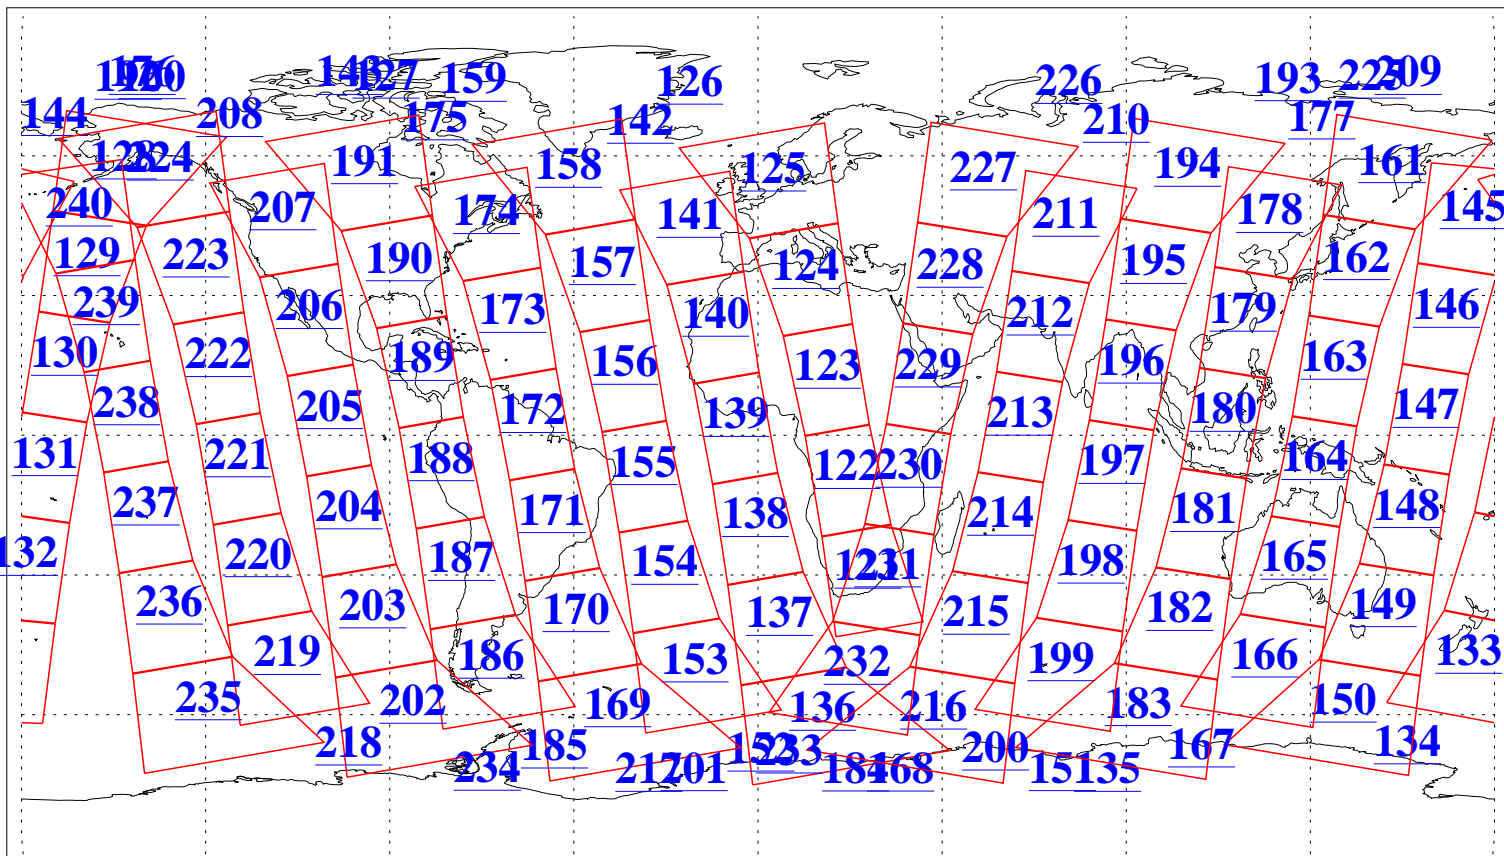

L1B Availability  
AMSU Granules: 240  
HSB Granules: 0  
AIRS Granules: 240

3 Feb 2013  
DoY 34  
Aqua Day 3928  
Granules: 1 to 120

Granules: 121 to 240

Legend: AMSU Available, HSB Available, AIRS Available

L1B Availability  
AMSU Granules: 240  
HSB Granules: 0  
AIRS Granules: 240

3 Feb 2013  
DoY 34  
Aqua Day 3928

Ascending Granules

Descending Granules

Legend: AMSU Available, HSB Available, AIRS Available

L1B Availability  
 AMSU Granules: 240  
 HSB Granules: 0  
 AIRS Granules: 240

3 Feb 2013  
 DoY 34  
 Aqua Day 3928

Northern Hemisphere Granules

Southern Hemisphere Granules

Legend: AMSU Available, HSB Available, AIRS Available