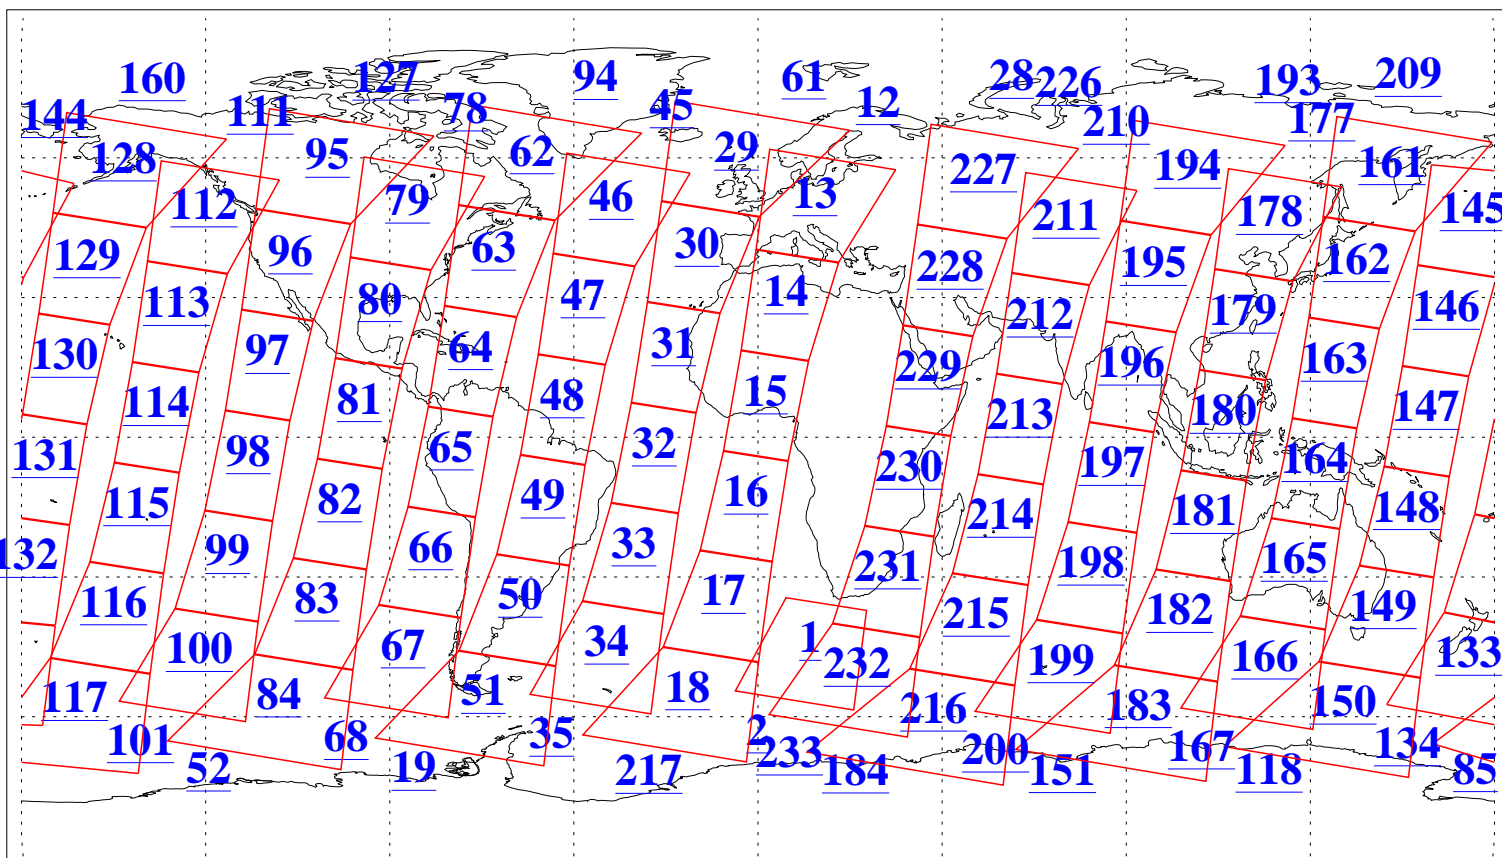

L1B Availability  
AMSU Granules: 240  
HSB Granules: 0  
AIRS Granules: 240

3 Feb 2013  
DoY 34  
Aqua Day 3928  
Granules: 1 to 120

Granules: 121 to 240

Legend: AMSU Available, HSB Available, AIRS Available

L1B Availability  
AMSU Granules: 240  
HSB Granules: 0  
AIRS Granules: 240

3 Feb 2013  
DoY 34  
Aqua Day 3928

Ascending Granules

Descending Granules

Legend: AMSU Available, HSB Available, AIRS Available

L1B Availability  
 AMSU Granules: 240  
 HSB Granules: 0  
 AIRS Granules: 240

3 Feb 2013  
 DoY 34  
 Aqua Day 3928

Northern Hemisphere Granules

Southern Hemisphere Granules

Legend: AMSU Available, HSB Available, AIRS Available