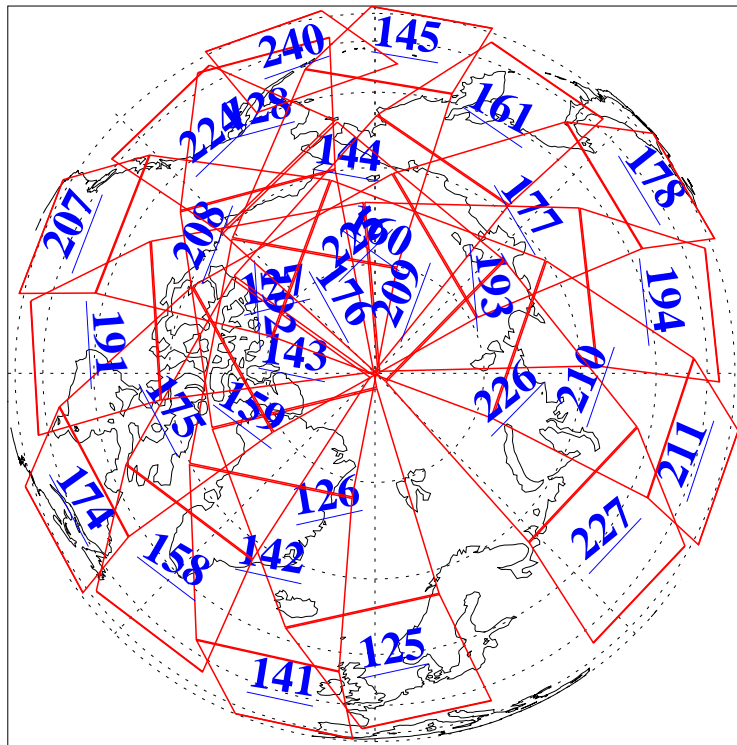

L1B Availability  
AMSU Granules: 240  
HSB Granules: 0  
AIRS Granules: 240

3 Feb 2013  
DoY 34  
Aqua Day 3928

Ascending Granules

Descending Granules

Legend: AMSU Available, HSB Available, AIRS Available

L1B Availability  
 AMSU Granules: 240  
 HSB Granules: 0  
 AIRS Granules: 240

3 Feb 2013  
 DoY 34  
 Aqua Day 3928

Northern Hemisphere Granules

Southern Hemisphere Granules

Legend: AMSU Available, HSB Available, AIRS Available