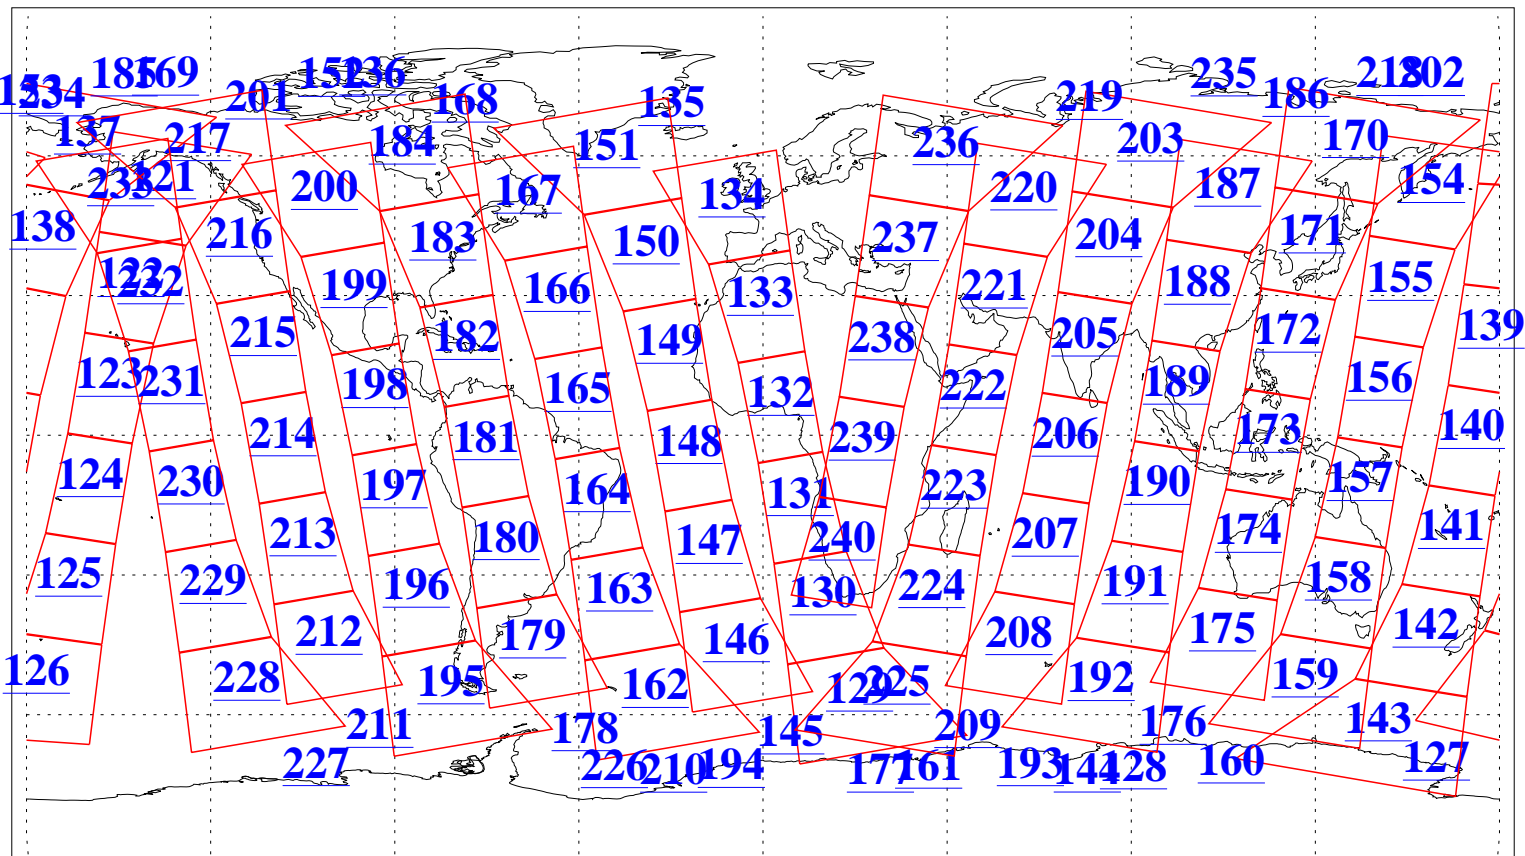

L1B Availability
AMSU Granules: 240
HSB Granules: 0
AIRS Granules: 240

2 Feb 2013
DoY 33
Aqua Day 3927
Granules: 1 to 120

Granules: 121 to 240

Legend: AMSU Available, HSB Available, AIRS Available

L1B Availability
AMSU Granules: 240
HSB Granules: 0
AIRS Granules: 240

2 Feb 2013
DoY 33
Aqua Day 3927

Ascending Granules

Descending Granules

Legend: AMSU Available, HSB Available, AIRS Available

L1B Availability
AMSU Granules: 240
HSB Granules: 0
AIRS Granules: 240

2 Feb 2013
DoY 33
Aqua Day 3927

Northern Hemisphere Granules

Southern Hemisphere Granules

Legend: AMSU Available, HSB Available, AIRS Available