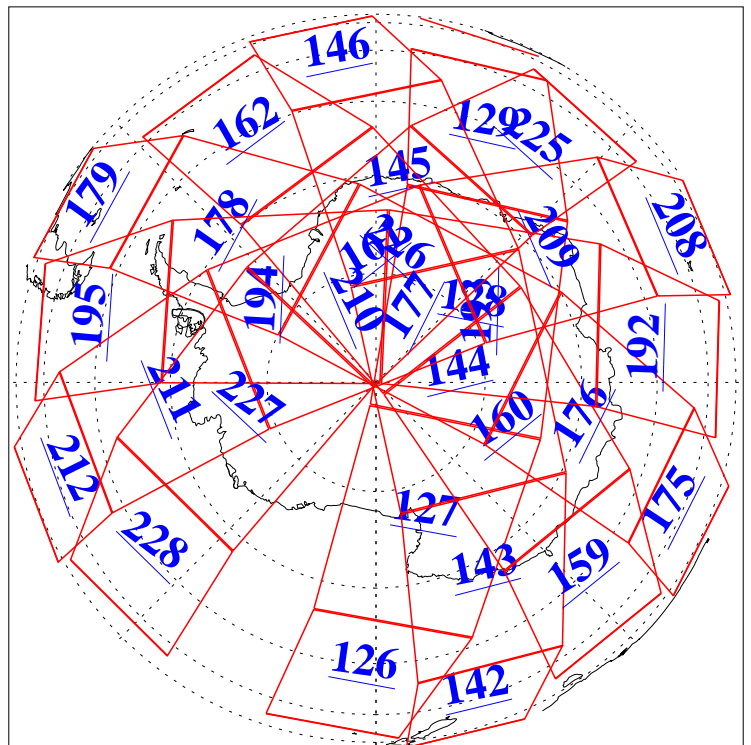

2 Feb 2013
DoY 33
Aqua Day 3927

Ascending Granules

Descending Granules

Legend: AMSU Available, HSB Available, AIRS Available

L1B Availability
AMSU Granules: 240
HSB Granules: 0
AIRS Granules: 240

2 Feb 2013
DoY 33
Aqua Day 3927

Northern Hemisphere Granules

Southern Hemisphere Granules

Legend: AMSU Available, HSB Available, AIRS Available