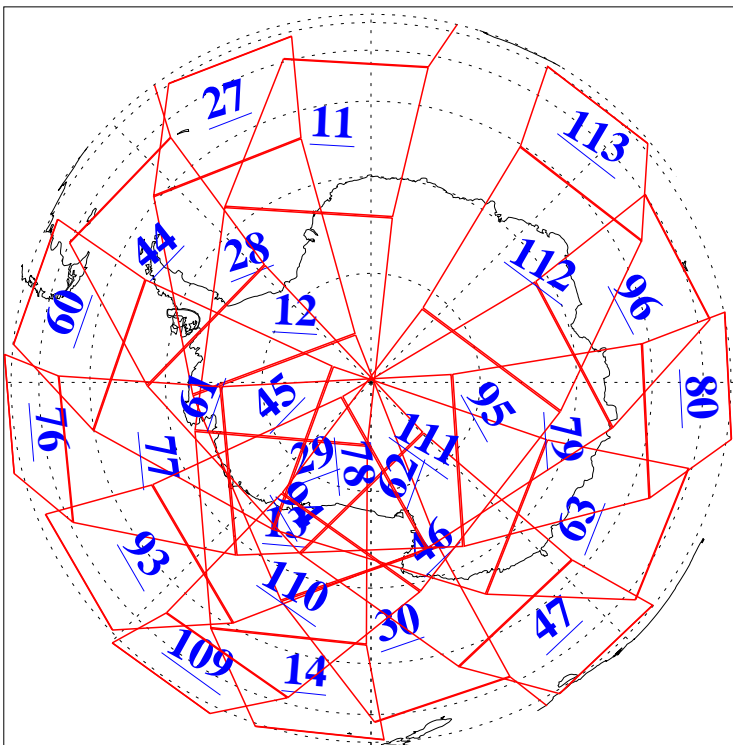

L1B Availability
AMSU Granules: 240
HSB Granules: 0
AIRS Granules: 240

2 Feb 2013
DoY 33
Aqua Day 3927
Granules: 1 to 120

Granules: 121 to 240

Legend: AMSU Available, HSB Available, AIRS Available

L1B Availability
AMSU Granules: 240
HSB Granules: 0
AIRS Granules: 240

2 Feb 2013
DoY 33
Aqua Day 3927

Ascending Granules

Descending Granules

Legend: AMSU Available, HSB Available, AIRS Available

L1B Availability
AMSU Granules: 240
HSB Granules: 0
AIRS Granules: 240

2 Feb 2013
DoY 33
Aqua Day 3927

Northern Hemisphere Granules

Southern Hemisphere Granules

Legend: AMSU Available, HSB Available, AIRS Available