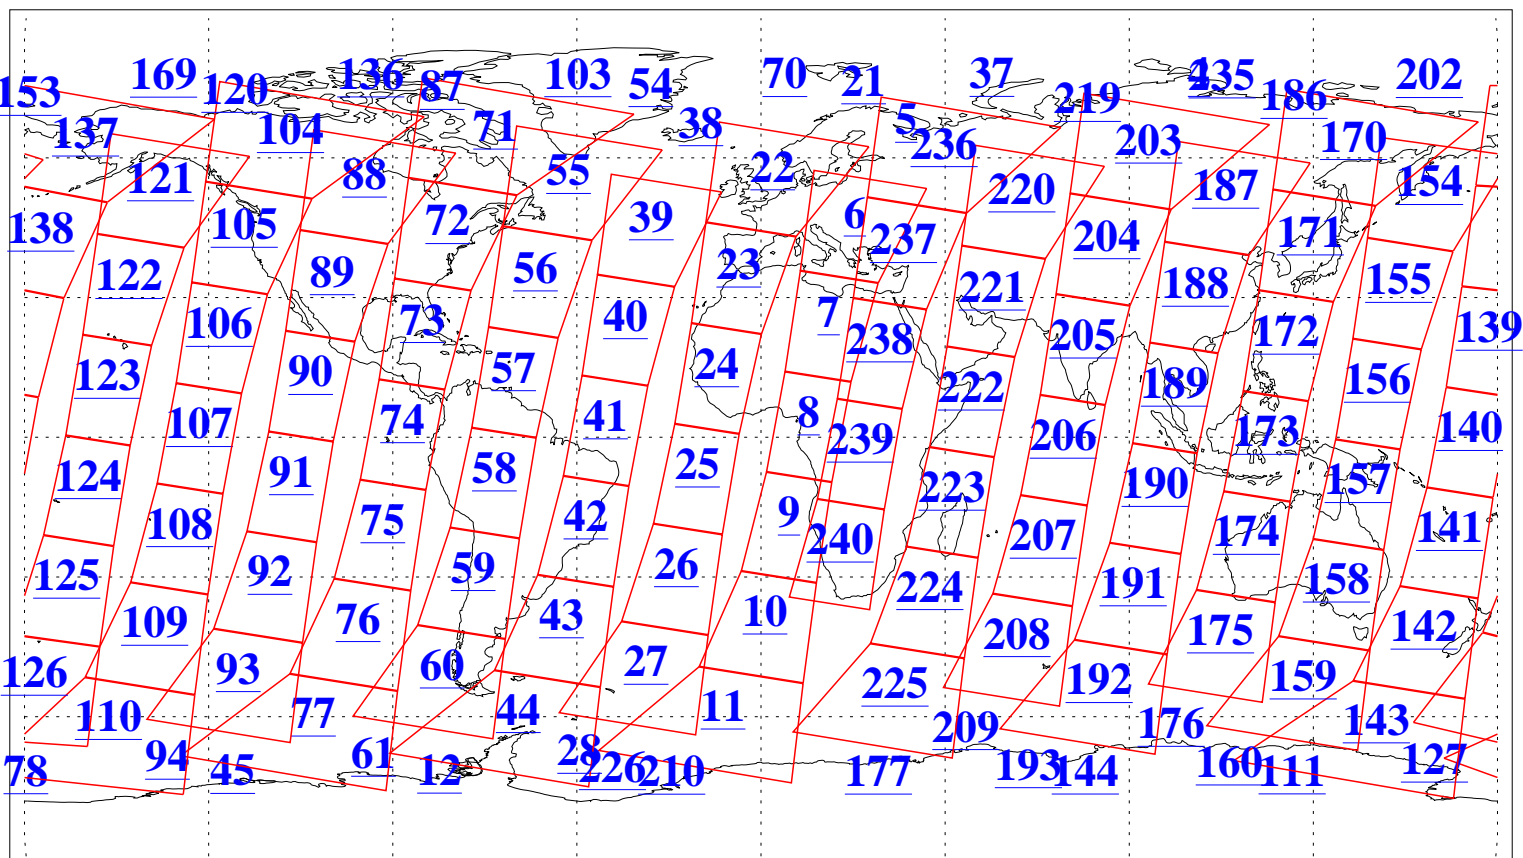

L1B Availability
AMSU Granules: 240
HSB Granules: 0
AIRS Granules: 240

2 Feb 2013
DoY 33
Aqua Day 3927
Granules: 1 to 120

Granules: 121 to 240

Legend: AMSU Available, HSB Available, AIRS Available

L1B Availability
AMSU Granules: 240
HSB Granules: 0
AIRS Granules: 240

2 Feb 2013
DoY 33
Aqua Day 3927

Ascending Granules

Descending Granules

Legend: AMSU Available, HSB Available, AIRS Available

L1B Availability
AMSU Granules: 240
HSB Granules: 0
AIRS Granules: 240

2 Feb 2013
DoY 33
Aqua Day 3927

Northern Hemisphere Granules

Southern Hemisphere Granules

Legend: AMSU Available, HSB Available, AIRS Available