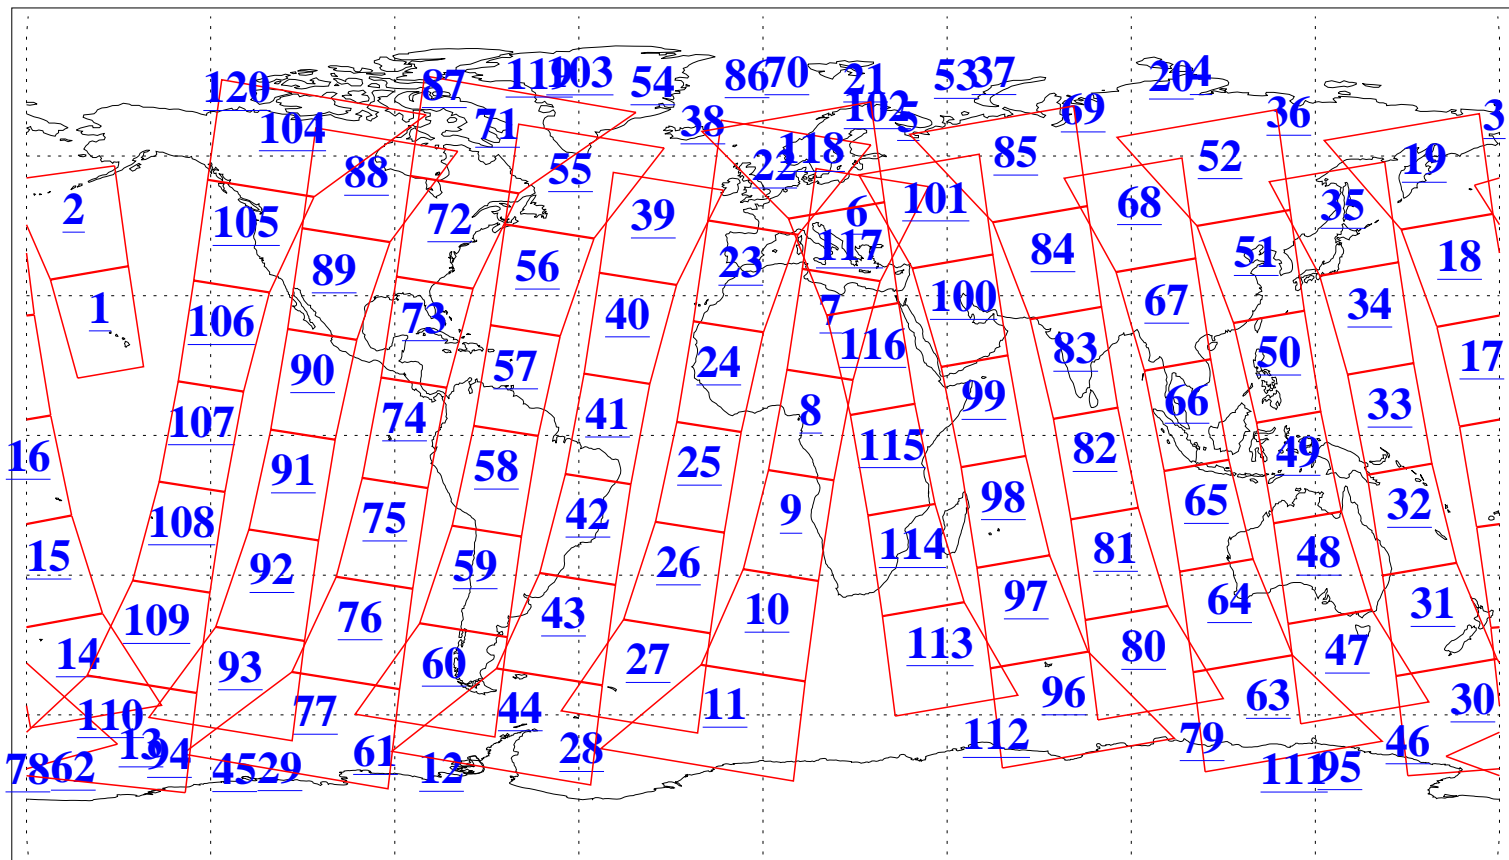

L1B Availability
AMSU Granules: 240
HSB Granules: 0
AIRS Granules: 240

2 Feb 2013
DoY 33
Aqua Day 3927
Granules: 1 to 120

Granules: 121 to 240

Legend: AMSU Available, HSB Available, AIRS Available

L1B Availability
AMSU Granules: 240
HSB Granules: 0
AIRS Granules: 240

2 Feb 2013
DoY 33
Aqua Day 3927

Ascending Granules

Descending Granules

Legend: AMSU Available, HSB Available, AIRS Available

L1B Availability
AMSU Granules: 240
HSB Granules: 0
AIRS Granules: 240

2 Feb 2013
DoY 33
Aqua Day 3927

Northern Hemisphere Granules

Southern Hemisphere Granules

Legend: AMSU Available, HSB Available, AIRS Available