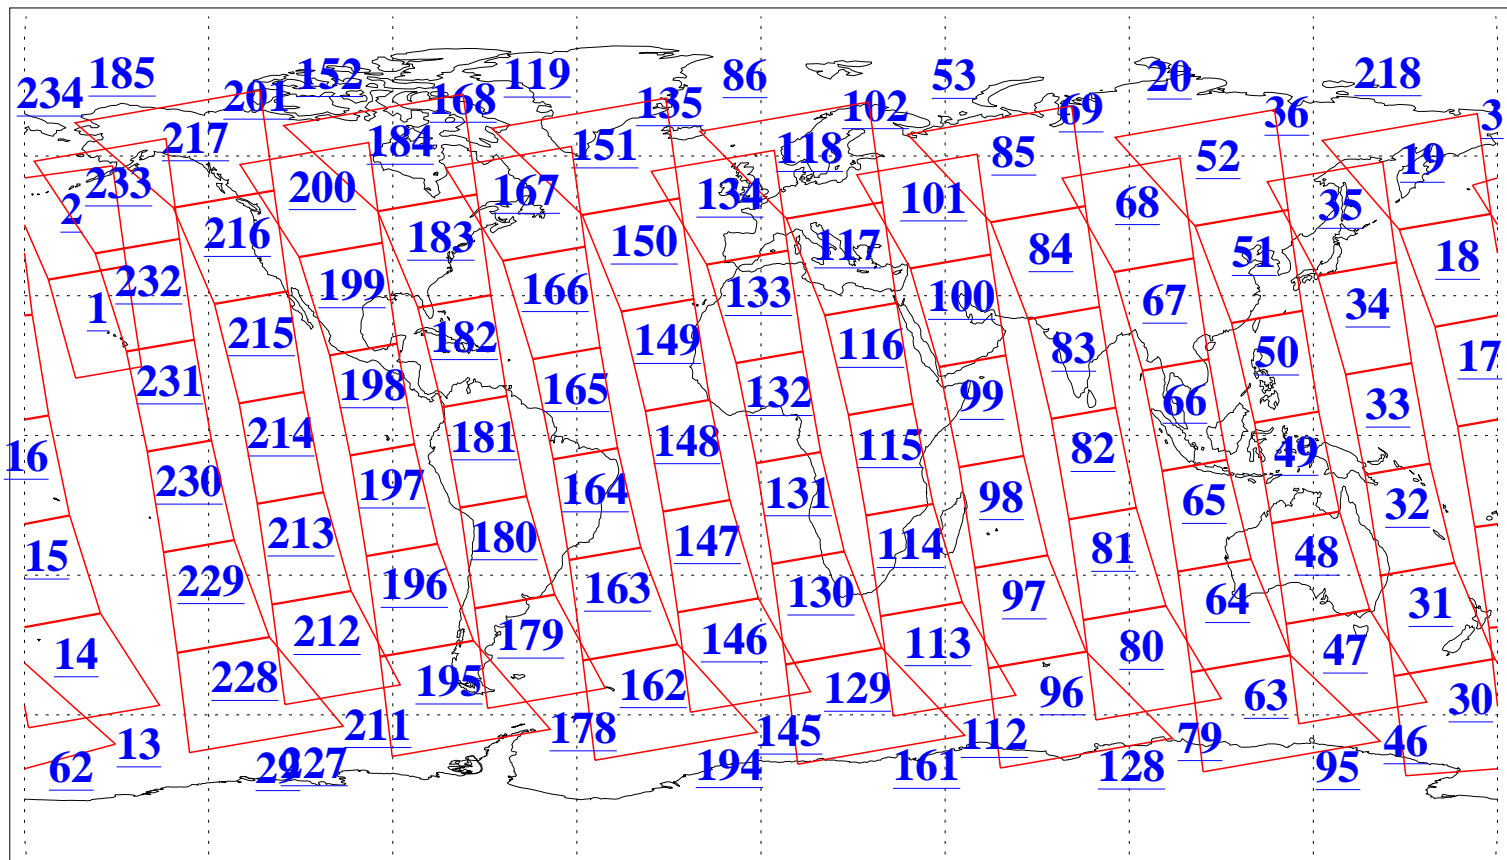

L1B Availability
AMSU Granules: 240
HSB Granules: 0
AIRS Granules: 240

2 Feb 2013
DoY 33
Aqua Day 3927
Granules: 1 to 120

Granules: 121 to 240

Legend: AMSU Available, HSB Available, AIRS Available

L1B Availability
AMSU Granules: 240
HSB Granules: 0
AIRS Granules: 240

2 Feb 2013
DoY 33
Aqua Day 3927

Ascending Granules

Descending Granules

Legend: AMSU Available, HSB Available, AIRS Available

L1B Availability
AMSU Granules: 240
HSB Granules: 0
AIRS Granules: 240

2 Feb 2013
DoY 33
Aqua Day 3927

Northern Hemisphere Granules

Southern Hemisphere Granules

Legend: AMSU Available, HSB Available, AIRS Available