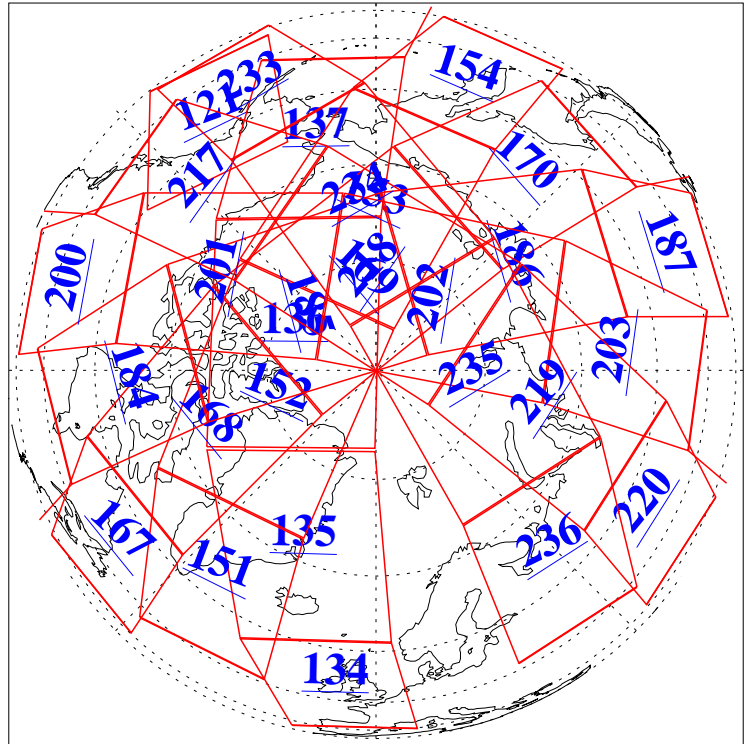

L1B Availability
AMSU Granules: 240
HSB Granules: 0
AIRS Granules: 240

2 Feb 2013
DoY 33
Aqua Day 3927
Granules: 1 to 120

Granules: 121 to 240

Legend: AMSU Available, HSB Available, AIRS Available

L1B Availability
AMSU Granules: 240
HSB Granules: 0
AIRS Granules: 240

2 Feb 2013
DoY 33
Aqua Day 3927

Ascending Granules

Descending Granules

Legend: AMSU Available, HSB Available, AIRS Available

L1B Availability
AMSU Granules: 240
HSB Granules: 0
AIRS Granules: 240

2 Feb 2013
DoY 33
Aqua Day 3927

Northern Hemisphere Granules

Southern Hemisphere Granules

Legend: AMSU Available, HSB Available, AIRS Available