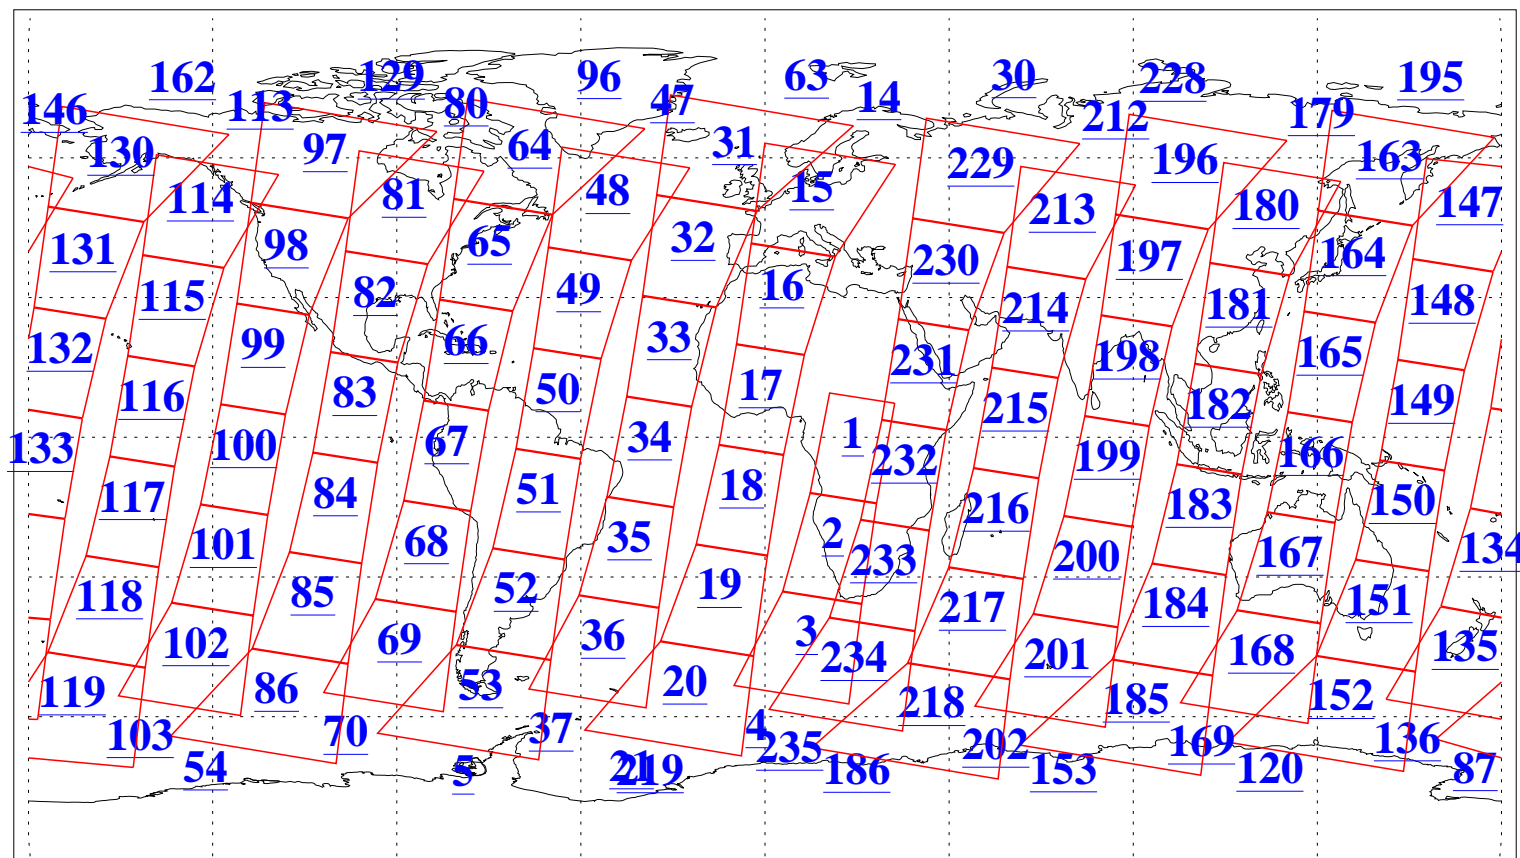

L1B Availability  
AMSU Granules: 240  
HSB Granules: 0  
AIRS Granules: 240

1 Feb 2013  
DoY 32  
Aqua Day 3926

Granules: 1 to 120

Granules: 121 to 240

Legend: AMSU Available, HSB Available, AIRS Available

L1B Availability  
AMSU Granules: 240  
HSB Granules: 0  
AIRS Granules: 240

1 Feb 2013  
DoY 32  
Aqua Day 3926

Ascending Granules

Descending Granules

Legend: AMSU Available, HSB Available, AIRS Available

L1B Availability  
 AMSU Granules: 240  
 HSB Granules: 0  
 AIRS Granules: 240

1 Feb 2013  
 DoY 32  
 Aqua Day 3926

Northern Hemisphere Granules

Southern Hemisphere Granules

Legend: AMSU Available, ~~HSB Available~~, AIRS Available