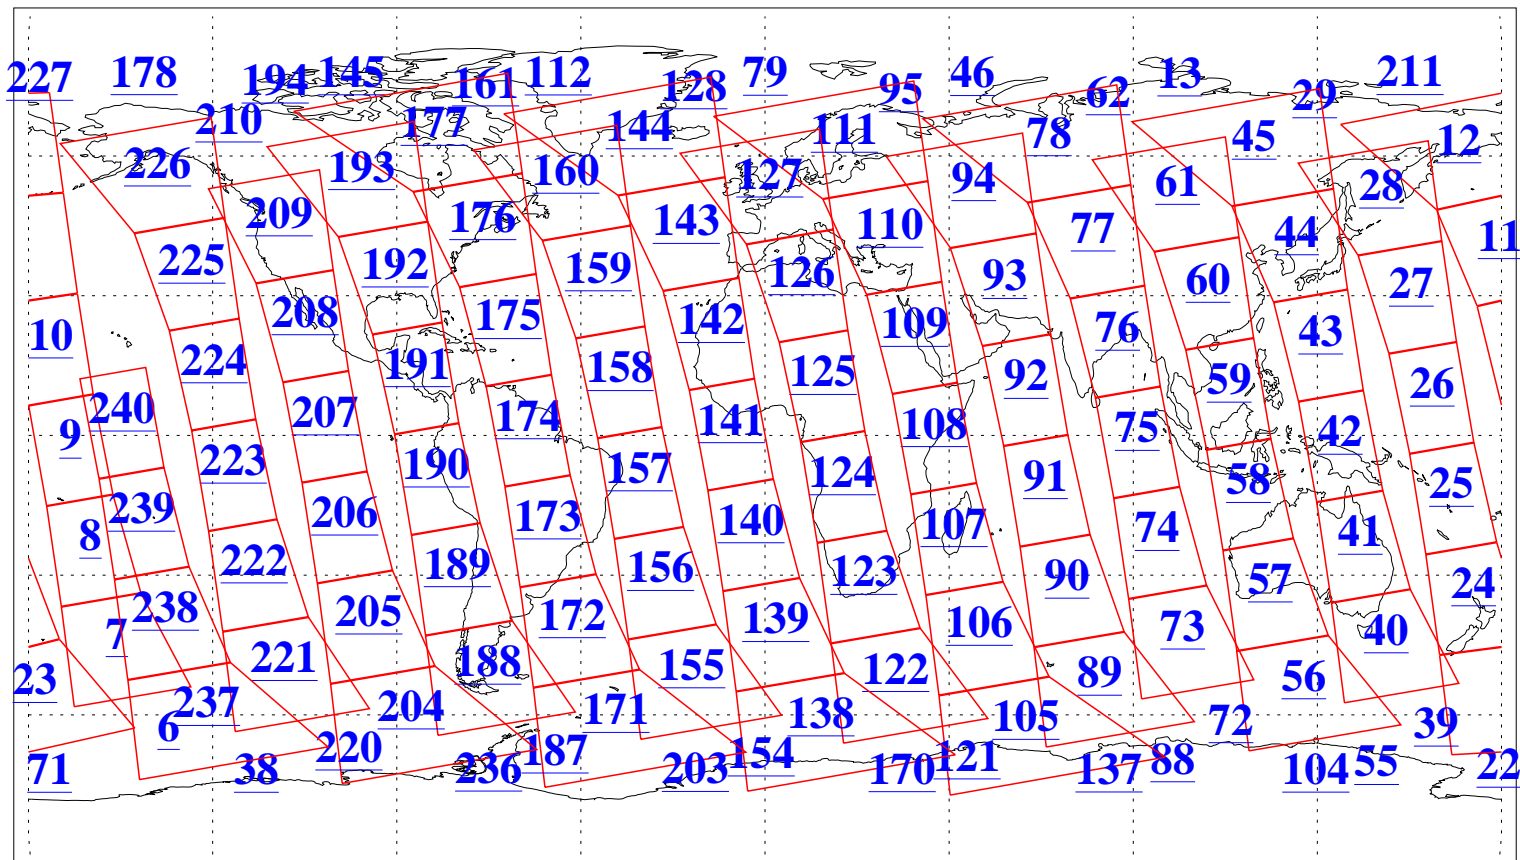

L1B Availability  
AMSU Granules: 240  
HSB Granules: 0  
AIRS Granules: 240

1 Feb 2013  
DoY 32  
Aqua Day 3926

Granules: 1 to 120

Granules: 121 to 240

Legend: AMSU Available, HSB Available, AIRS Available

L1B Availability  
AMSU Granules: 240  
HSB Granules: 0  
AIRS Granules: 240

1 Feb 2013  
DoY 32  
Aqua Day 3926

Ascending Granules

Descending Granules

Legend: AMSU Available, HSB Available, AIRS Available

L1B Availability  
 AMSU Granules: 240  
 HSB Granules: 0  
 AIRS Granules: 240

1 Feb 2013  
 DoY 32  
 Aqua Day 3926

Northern Hemisphere Granules

Southern Hemisphere Granules

Legend: AMSU Available, ~~HSB Available~~, AIRS Available