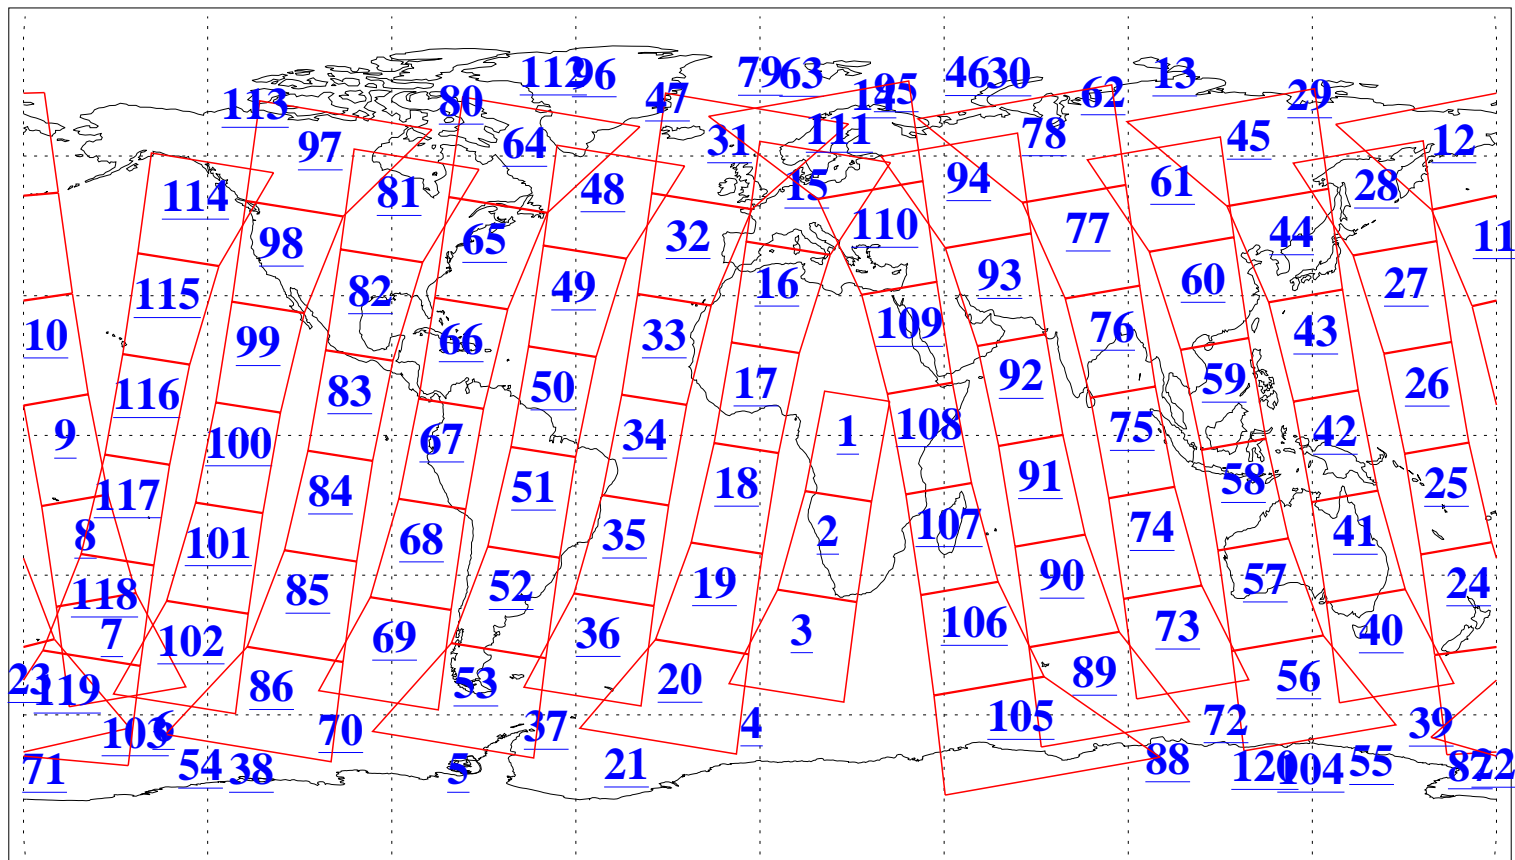

L1B Availability  
AMSU Granules: 240  
HSB Granules: 0  
AIRS Granules: 240

1 Feb 2013  
DoY 32  
Aqua Day 3926

Granules: 1 to 120

Granules: 121 to 240

Legend: AMSU Available, HSB Available, AIRS Available

L1B Availability  
AMSU Granules: 240  
HSB Granules: 0  
AIRS Granules: 240

1 Feb 2013  
DoY 32  
Aqua Day 3926

Ascending Granules

Descending Granules

Legend: AMSU Available, HSB Available, AIRS Available

L1B Availability  
 AMSU Granules: 240  
 HSB Granules: 0  
 AIRS Granules: 240

1 Feb 2013  
 DoY 32  
 Aqua Day 3926

Northern Hemisphere Granules

Southern Hemisphere Granules

Legend: AMSU Available, ~~HSB Available~~, AIRS Available