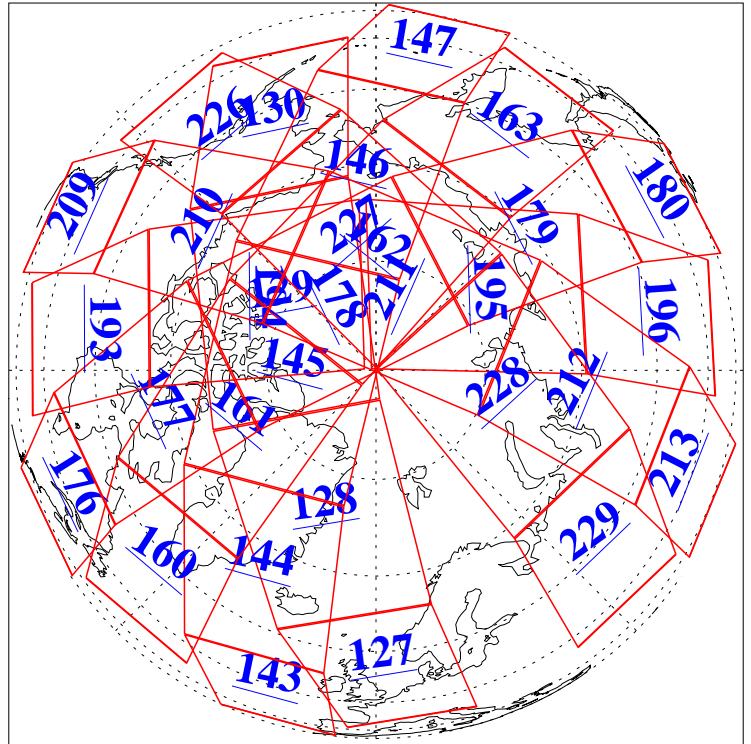

L1B Availability  
AMSU Granules: 240  
HSB Granules: 0  
AIRS Granules: 240

1 Feb 2013  
DoY 32  
Aqua Day 3926

Ascending Granules

Descending Granules

Legend: AMSU Available, HSB Available, AIRS Available

L1B Availability  
 AMSU Granules: 240  
 HSB Granules: 0  
 AIRS Granules: 240

1 Feb 2013  
 DoY 32  
 Aqua Day 3926

Northern Hemisphere Granules

Southern Hemisphere Granules

Legend: AMSU Available, ~~HSB Available~~, AIRS Available