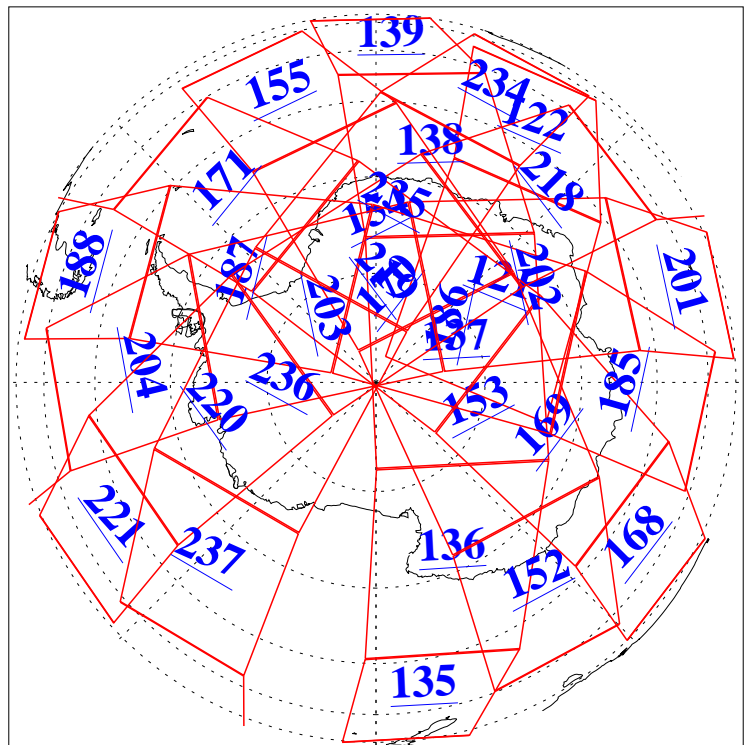

L1B Availability  
AMSU Granules: 240  
HSB Granules: 0  
AIRS Granules: 240

1 Feb 2013  
DoY 32  
Aqua Day 3926

Ascending Granules

Descending Granules

Legend: AMSU Available, HSB Available, AIRS Available

L1B Availability  
 AMSU Granules: 240  
 HSB Granules: 0  
 AIRS Granules: 240

1 Feb 2013  
 DoY 32  
 Aqua Day 3926

Northern Hemisphere Granules

Southern Hemisphere Granules

Legend: AMSU Available, ~~HSB Available~~, AIRS Available