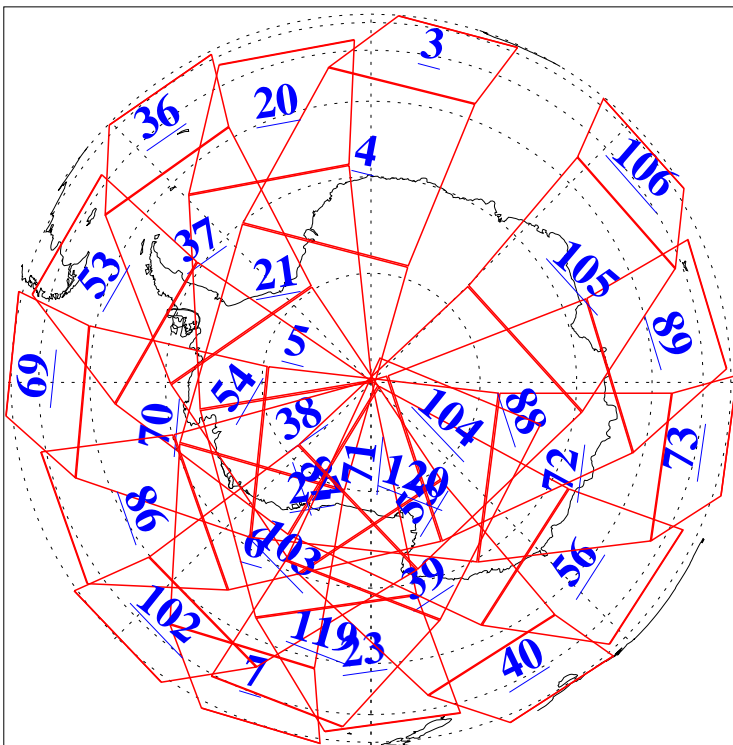

L1B Availability  
AMSU Granules: 240  
HSB Granules: 0  
AIRS Granules: 240

1 Feb 2013  
DoY 32  
Aqua Day 3926

Granules: 1 to 120

Granules: 121 to 240

Legend: AMSU Available, HSB Available, AIRS Available

L1B Availability  
AMSU Granules: 240  
HSB Granules: 0  
AIRS Granules: 240

1 Feb 2013  
DoY 32  
Aqua Day 3926

Ascending Granules

Descending Granules

Legend: AMSU Available, HSB Available, AIRS Available

L1B Availability  
 AMSU Granules: 240  
 HSB Granules: 0  
 AIRS Granules: 240

1 Feb 2013  
 DoY 32  
 Aqua Day 3926

Northern Hemisphere Granules

Southern Hemisphere Granules

Legend: AMSU Available, ~~HSB Available~~, AIRS Available