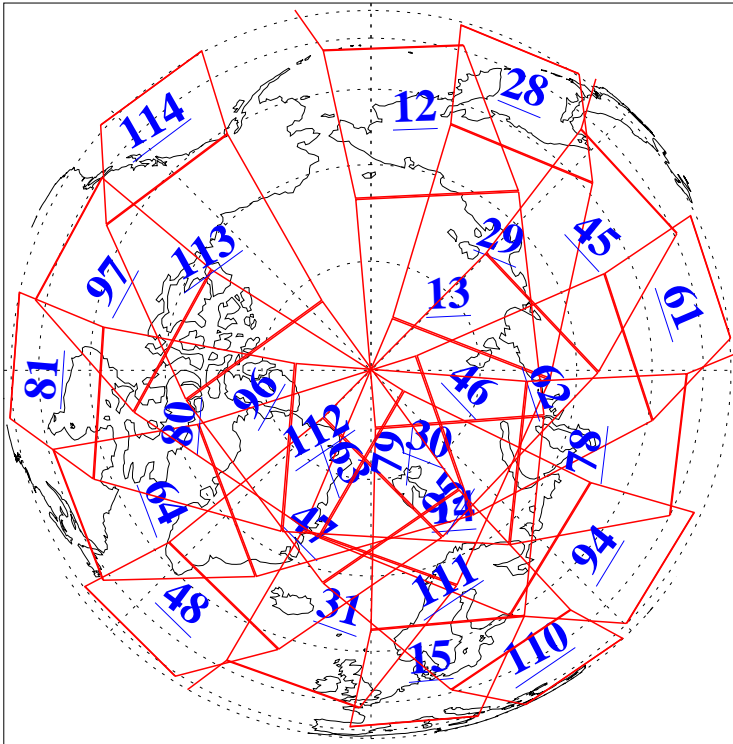

L1B Availability  
AMSU Granules: 240  
HSB Granules: 0  
AIRS Granules: 240

1 Feb 2013  
DoY 32  
Aqua Day 3926

Granules: 1 to 120

Granules: 121 to 240

Legend: AMSU Available, HSB Available, AIRS Available

L1B Availability  
AMSU Granules: 240  
HSB Granules: 0  
AIRS Granules: 240

1 Feb 2013  
DoY 32  
Aqua Day 3926

Ascending Granules

Descending Granules

Legend: AMSU Available, HSB Available, AIRS Available

L1B Availability  
 AMSU Granules: 240  
 HSB Granules: 0  
 AIRS Granules: 240

1 Feb 2013  
 DoY 32  
 Aqua Day 3926

Northern Hemisphere Granules

Southern Hemisphere Granules

Legend: AMSU Available, ~~HSB Available~~, AIRS Available