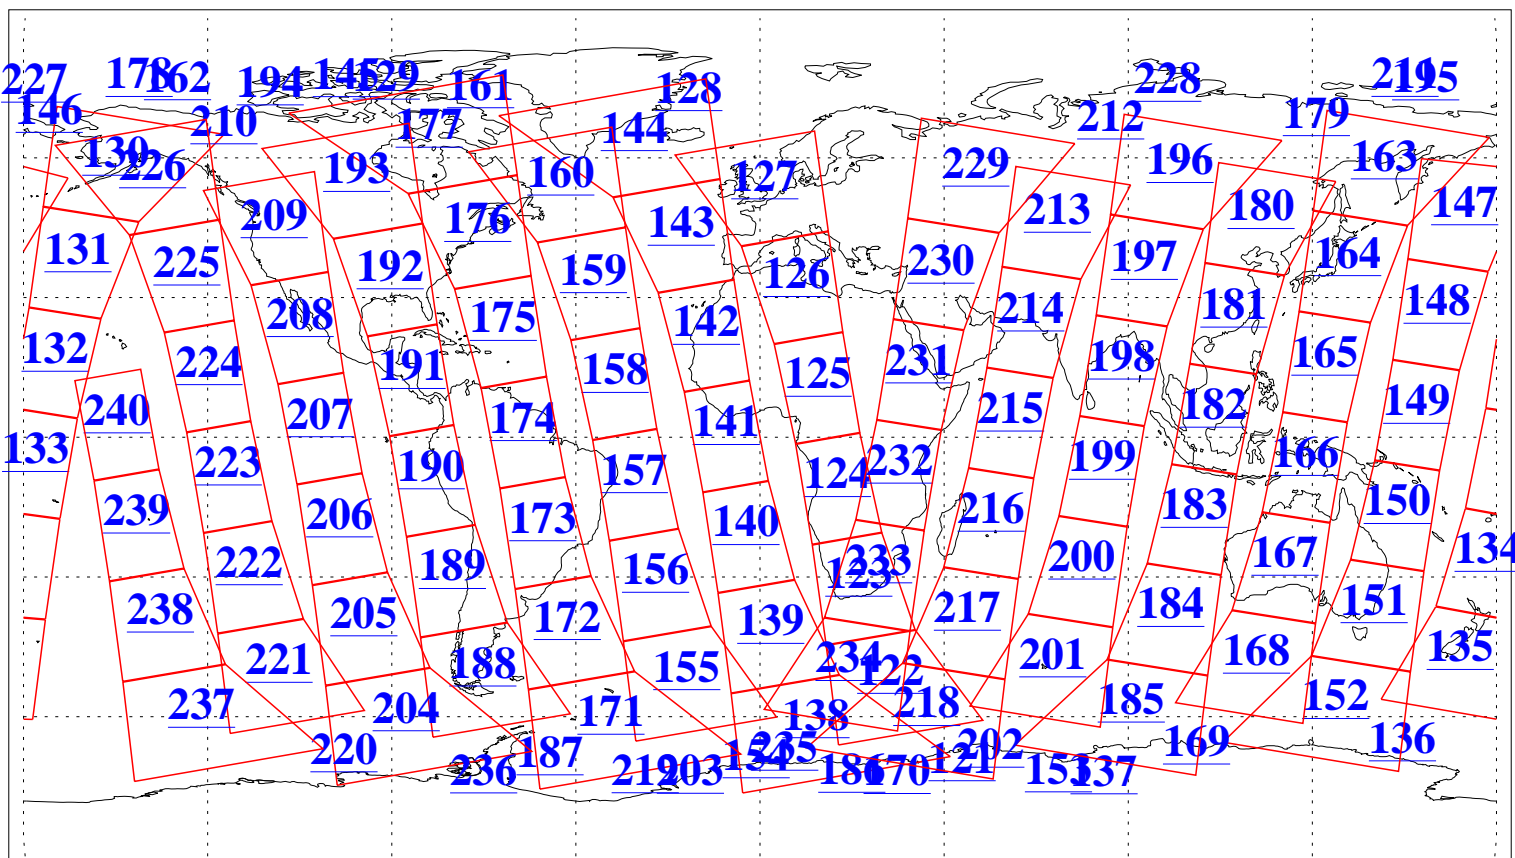

L1B Availability  
AMSU Granules: 240  
HSB Granules: 0  
AIRS Granules: 240

1 Feb 2013  
DoY 32  
Aqua Day 3926

Granules: 1 to 120

Granules: 121 to 240

Legend: AMSU Available, HSB Available, AIRS Available

L1B Availability  
AMSU Granules: 240  
HSB Granules: 0  
AIRS Granules: 240

1 Feb 2013  
DoY 32  
Aqua Day 3926

Ascending Granules

Descending Granules

Legend: AMSU Available, HSB Available, AIRS Available

L1B Availability  
 AMSU Granules: 240  
 HSB Granules: 0  
 AIRS Granules: 240

1 Feb 2013  
 DoY 32  
 Aqua Day 3926

Northern Hemisphere Granules

Southern Hemisphere Granules

Legend: AMSU Available, ~~HSB Available~~, AIRS Available