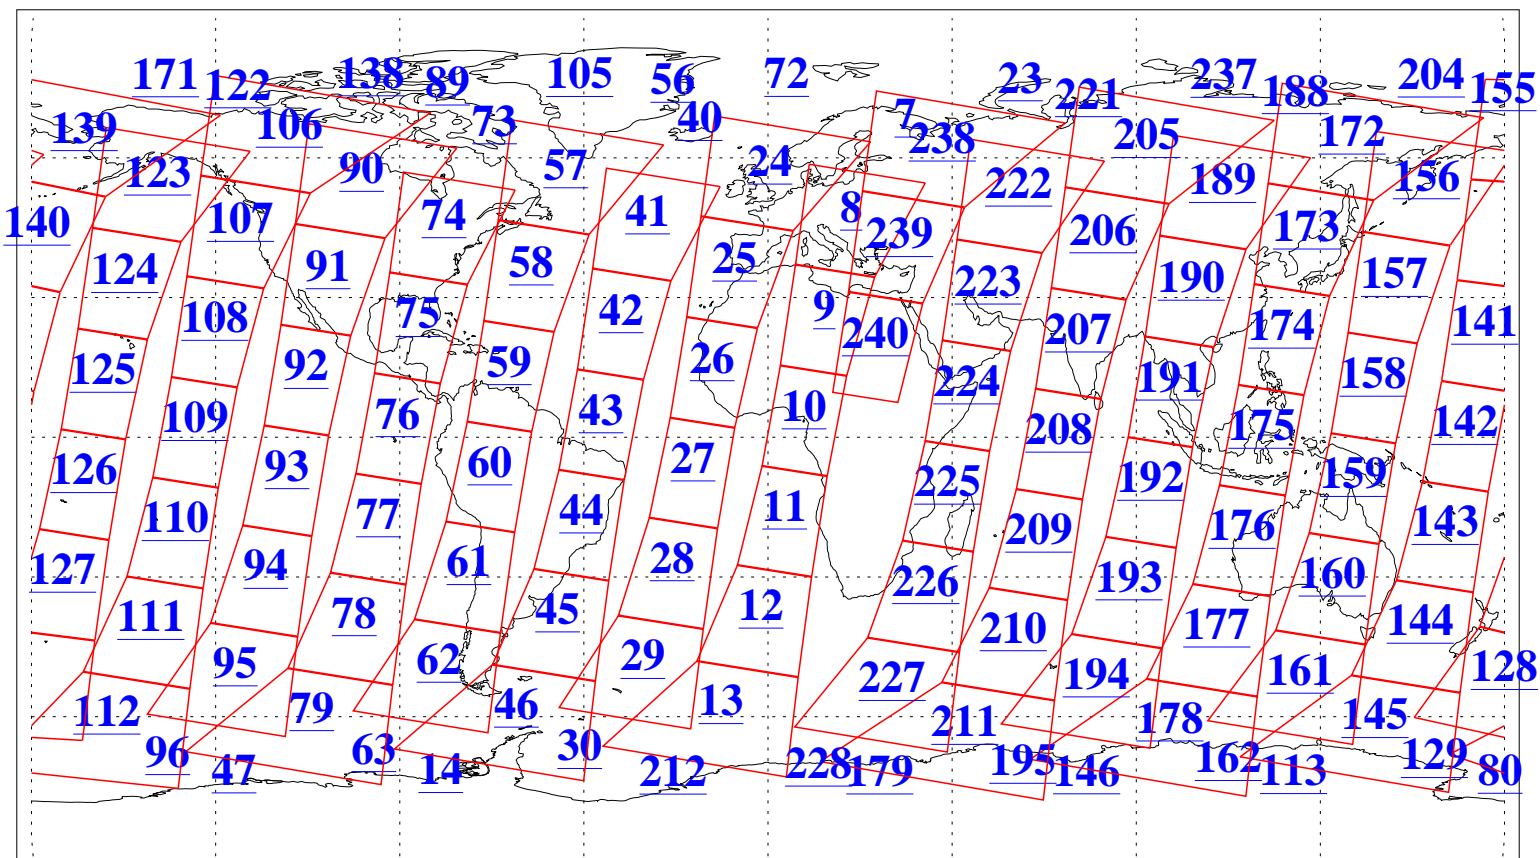

L1B Availability
AMSU Granules: 240
HSB Granules: 0
AIRS Granules: 240

31 Jan 2013
DoY 31
Aqua Day 3925
Granules: 1 to 120

Granules: 121 to 240

Legend: AMSU Available, HSB Available, AIRS Available

L1B Availability
 AMSU Granules: 240
 HSB Granules: 0
 AIRS Granules: 240

31 Jan 2013
 DoY 31
 Aqua Day 3925
 Ascending Granules

Descending Granules

Legend: AMSU Available, HSB Available, AIRS Available

L1B Availability
 AMSU Granules: 240
 HSB Granules: 0
 AIRS Granules: 240

31 Jan 2013
 DoY 31
 Aqua Day 3925

Northern Hemisphere Granules

Southern Hemisphere Granules

Legend: AMSU Available, HSB Available, AIRS Available