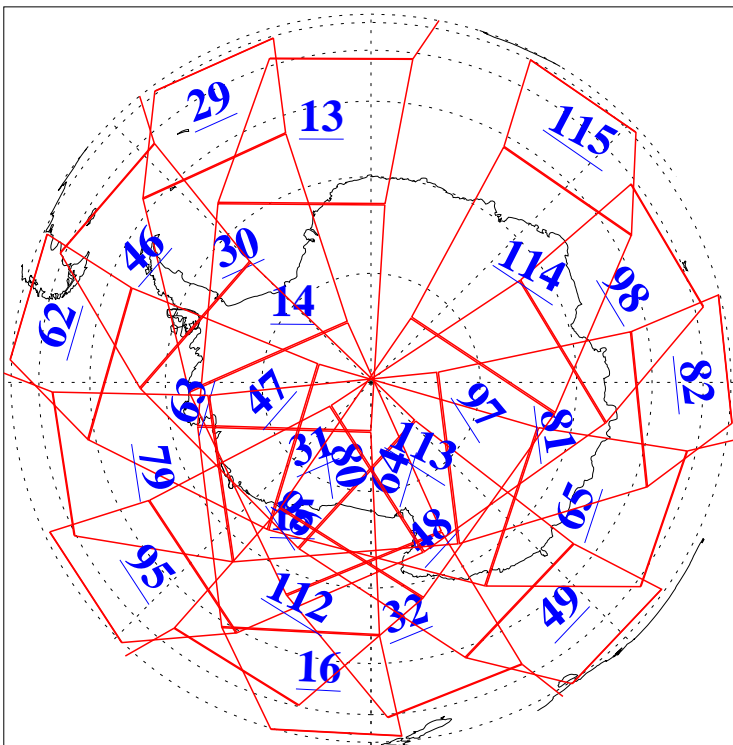

L1B Availability
AMSU Granules: 240
HSB Granules: 0
AIRS Granules: 240

31 Jan 2013
DoY 31
Aqua Day 3925
Granules: 1 to 120

Granules: 121 to 240

Legend: AMSU Available, HSB Available, AIRS Available

L1B Availability
 AMSU Granules: 240
 HSB Granules: 0
 AIRS Granules: 240

31 Jan 2013
 DoY 31
 Aqua Day 3925
 Ascending Granules

Descending Granules

Legend: AMSU Available, HSB Available, AIRS Available

L1B Availability
 AMSU Granules: 240
 HSB Granules: 0
 AIRS Granules: 240

31 Jan 2013
 DoY 31
 Aqua Day 3925

Northern Hemisphere Granules

Southern Hemisphere Granules

Legend: AMSU Available, HSB Available, AIRS Available