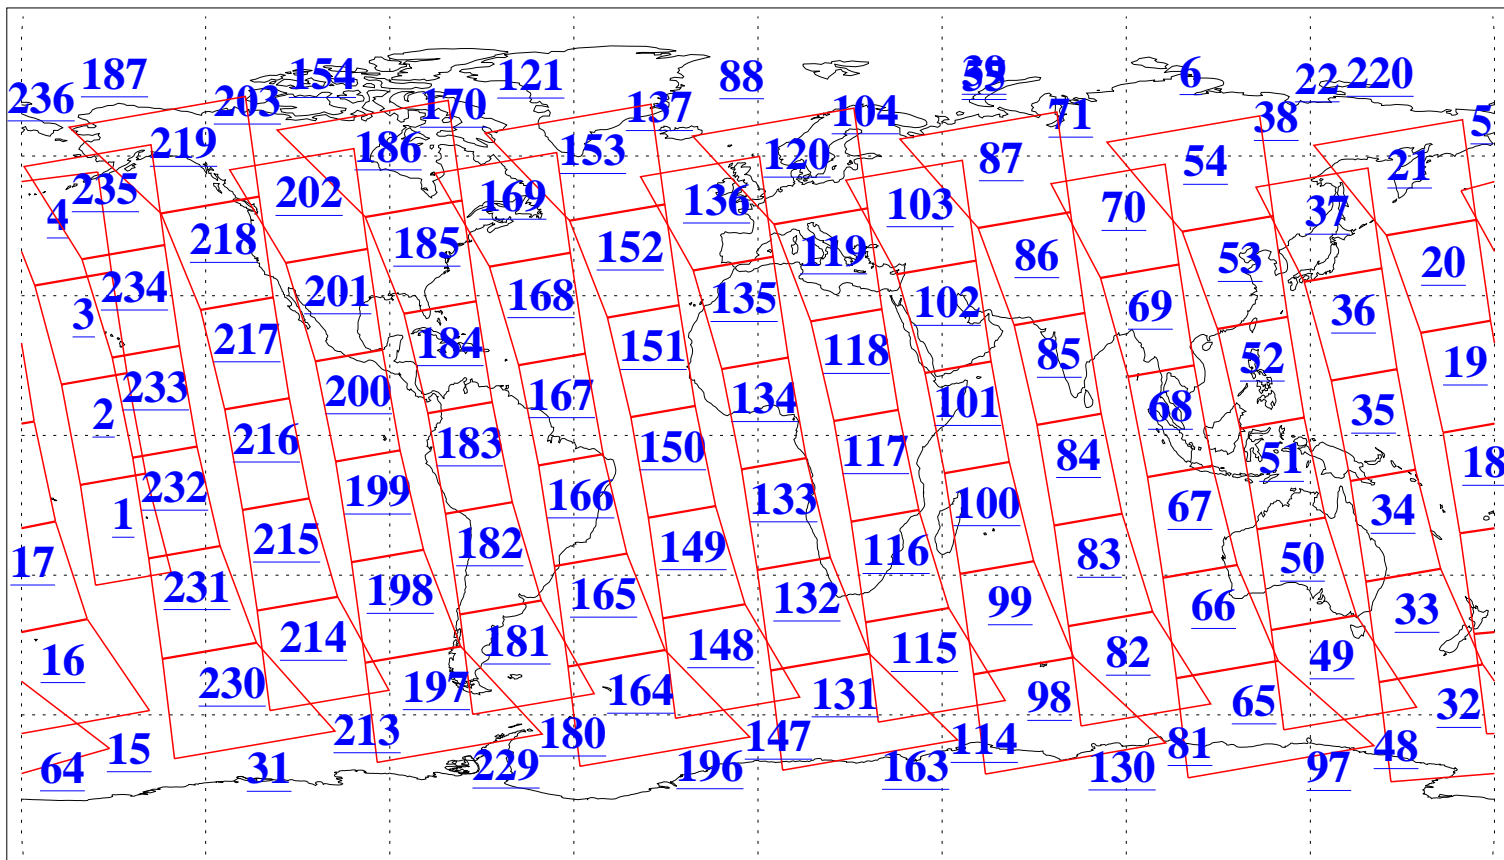

L1B Availability
AMSU Granules: 240
HSB Granules: 0
AIRS Granules: 240

31 Jan 2013
DoY 31
Aqua Day 3925
Granules: 1 to 120

Granules: 121 to 240

Legend: AMSU Available, HSB Available, AIRS Available

L1B Availability
 AMSU Granules: 240
 HSB Granules: 0
 AIRS Granules: 240

31 Jan 2013
 DoY 31
 Aqua Day 3925
 Ascending Granules

Descending Granules

Legend: AMSU Available, HSB Available, AIRS Available

L1B Availability
 AMSU Granules: 240
 HSB Granules: 0
 AIRS Granules: 240

31 Jan 2013
 DoY 31
 Aqua Day 3925

Northern Hemisphere Granules

Southern Hemisphere Granules

Legend: AMSU Available, HSB Available, AIRS Available