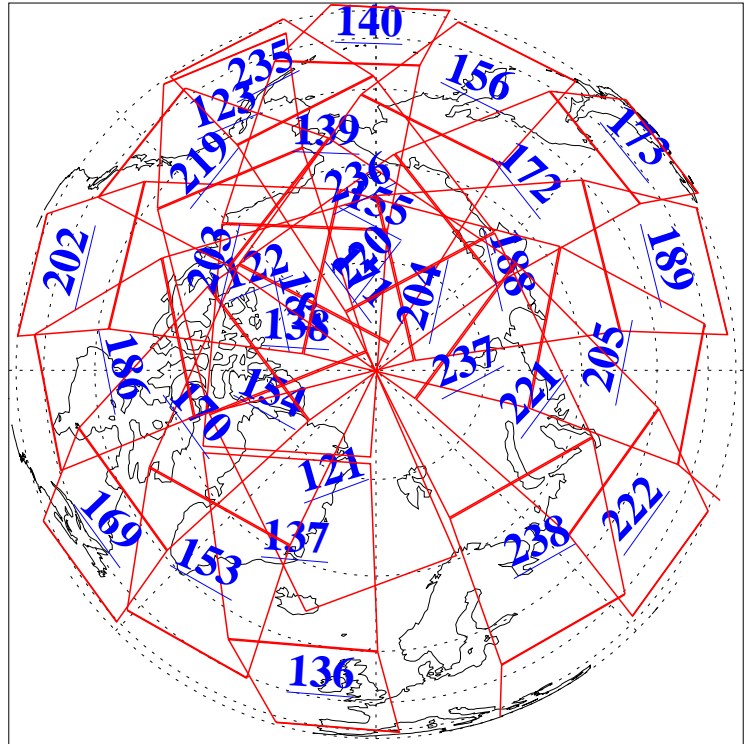

31 Jan 2013
 DoY 31
 Aqua Day 3925
 Ascending Granules

Descending Granules

Legend: AMSU Available, HSB Available, AIRS Available

L1B Availability
 AMSU Granules: 240
 HSB Granules: 0
 AIRS Granules: 240

31 Jan 2013
 DoY 31
 Aqua Day 3925

Northern Hemisphere Granules

Southern Hemisphere Granules

Legend: AMSU Available, HSB Available, AIRS Available