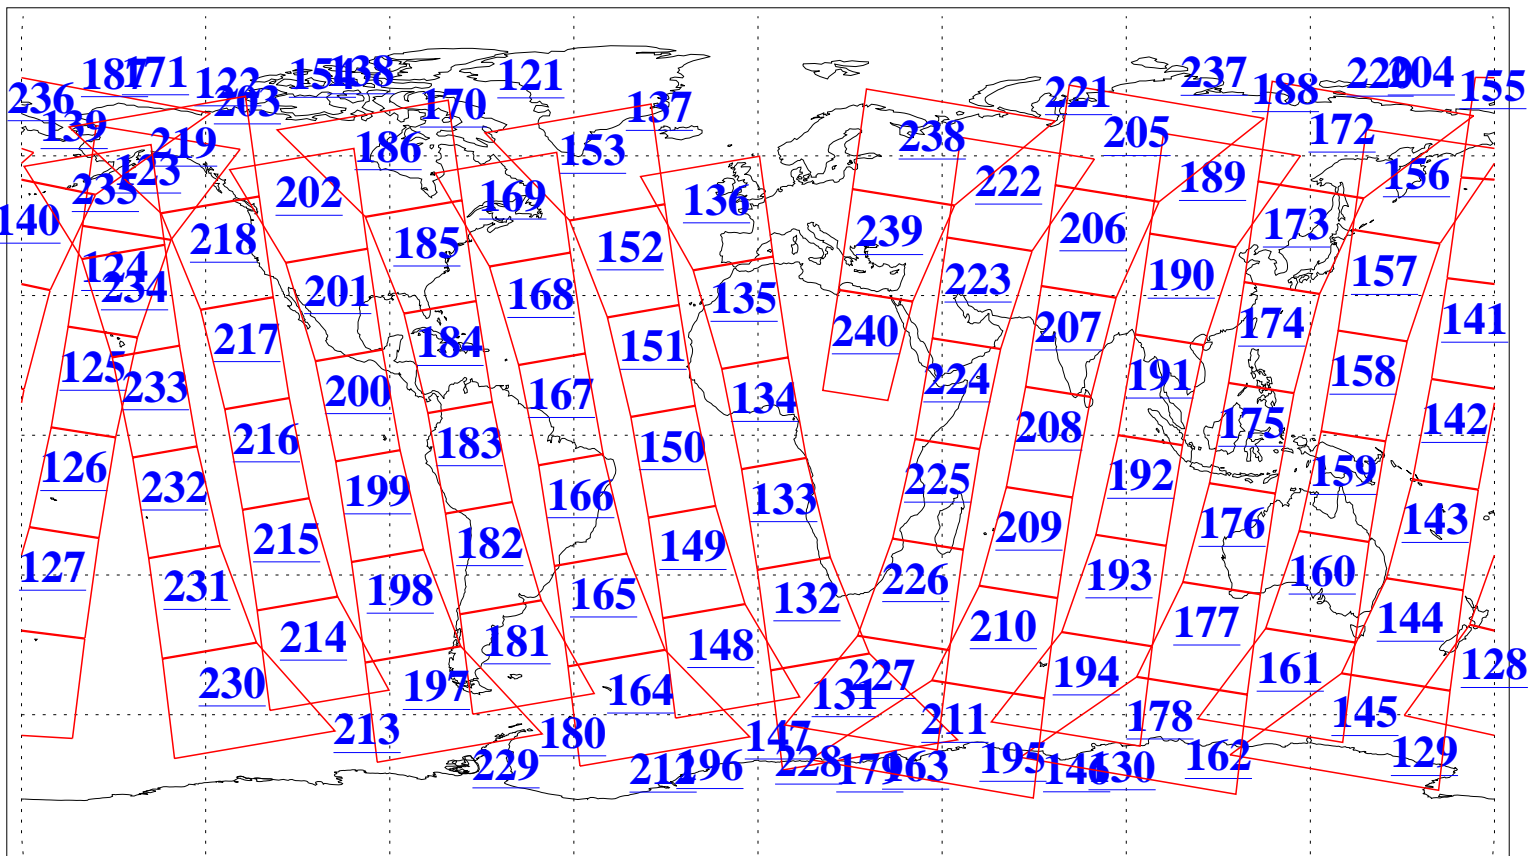

L1B Availability
AMSU Granules: 240
HSB Granules: 0
AIRS Granules: 240

31 Jan 2013
DoY 31
Aqua Day 3925
Granules: 1 to 120

Granules: 121 to 240

Legend: AMSU Available, HSB Available, AIRS Available

L1B Availability
 AMSU Granules: 240
 HSB Granules: 0
 AIRS Granules: 240

31 Jan 2013
 DoY 31
 Aqua Day 3925
 Ascending Granules

Descending Granules

Legend: AMSU Available, HSB Available, AIRS Available

L1B Availability
 AMSU Granules: 240
 HSB Granules: 0
 AIRS Granules: 240

31 Jan 2013
 DoY 31
 Aqua Day 3925

Northern Hemisphere Granules

Southern Hemisphere Granules

Legend: AMSU Available, HSB Available, AIRS Available