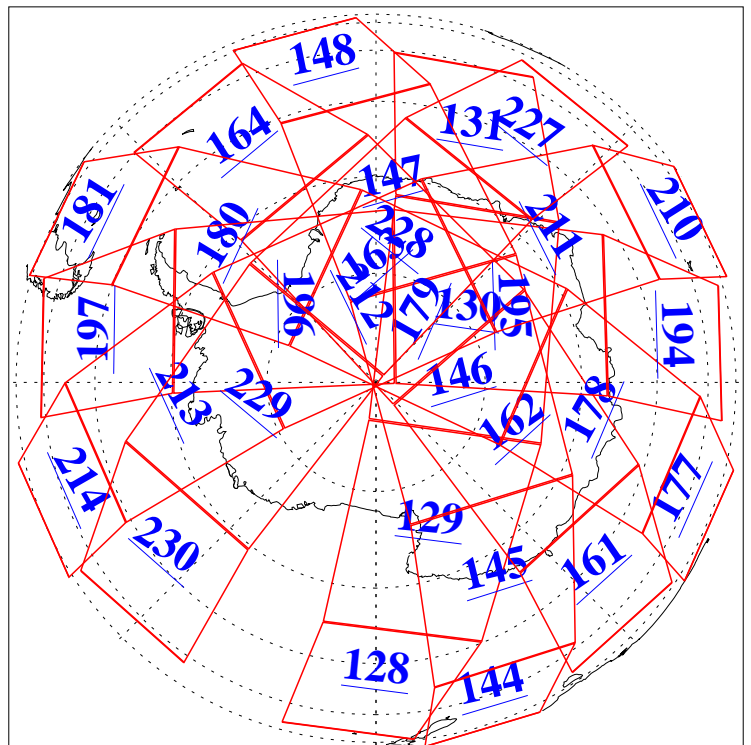

31 Jan 2013
 DoY 31
 Aqua Day 3925
 Ascending Granules

Descending Granules

Legend: AMSU Available, HSB Available, AIRS Available

L1B Availability
 AMSU Granules: 240
 HSB Granules: 0
 AIRS Granules: 240

31 Jan 2013
 DoY 31
 Aqua Day 3925

Northern Hemisphere Granules

Southern Hemisphere Granules

Legend: AMSU Available, HSB Available, AIRS Available