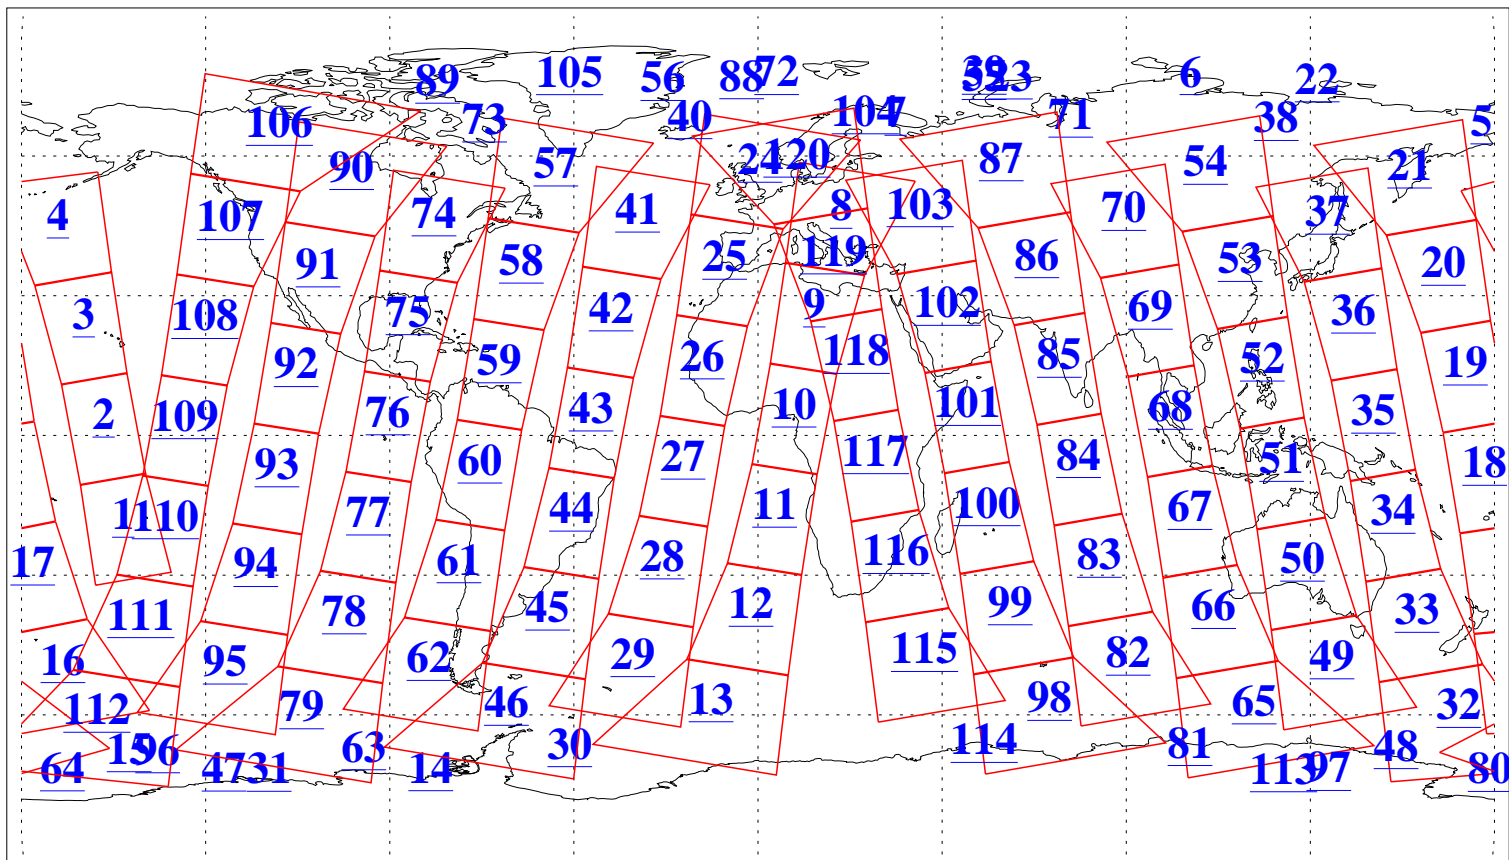

L1B Availability
AMSU Granules: 240
HSB Granules: 0
AIRS Granules: 240

31 Jan 2013
DoY 31
Aqua Day 3925
Granules: 1 to 120

Granules: 121 to 240

Legend: AMSU Available, HSB Available, AIRS Available

L1B Availability
 AMSU Granules: 240
 HSB Granules: 0
 AIRS Granules: 240

31 Jan 2013
 DoY 31
 Aqua Day 3925
 Ascending Granules

Descending Granules

Legend: AMSU Available, HSB Available, AIRS Available

L1B Availability
 AMSU Granules: 240
 HSB Granules: 0
 AIRS Granules: 240

31 Jan 2013
 DoY 31
 Aqua Day 3925

Northern Hemisphere Granules

Southern Hemisphere Granules

Legend: AMSU Available, HSB Available, AIRS Available