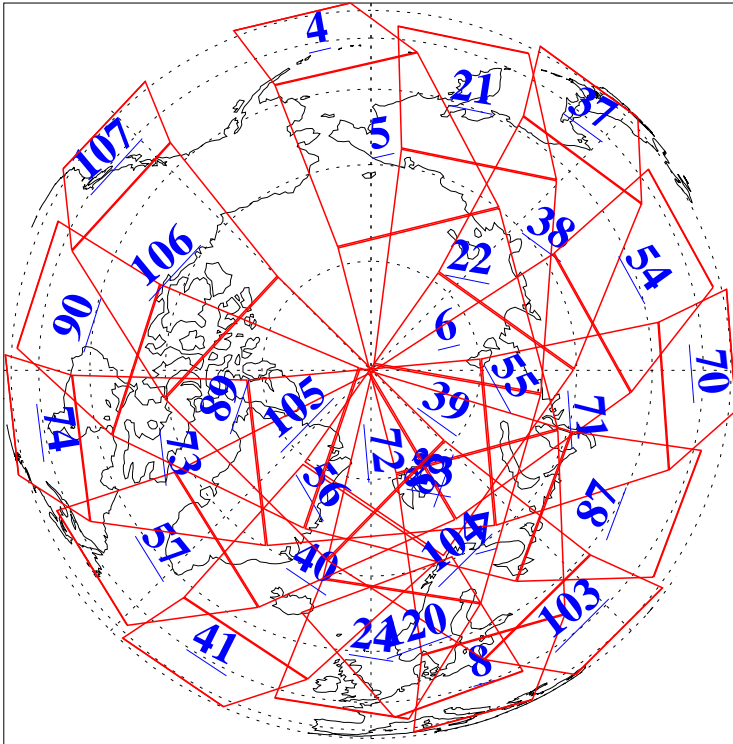

L1B Availability
AMSU Granules: 240
HSB Granules: 0
AIRS Granules: 240

31 Jan 2013
DoY 31
Aqua Day 3925
Granules: 1 to 120

Granules: 121 to 240

Legend: AMSU Available, HSB Available, AIRS Available

L1B Availability
 AMSU Granules: 240
 HSB Granules: 0
 AIRS Granules: 240

31 Jan 2013
 DoY 31
 Aqua Day 3925
 Ascending Granules

Descending Granules

Legend: AMSU Available, HSB Available, AIRS Available

L1B Availability
 AMSU Granules: 240
 HSB Granules: 0
 AIRS Granules: 240

31 Jan 2013
 DoY 31
 Aqua Day 3925

Northern Hemisphere Granules

Southern Hemisphere Granules

Legend: AMSU Available, HSB Available, AIRS Available