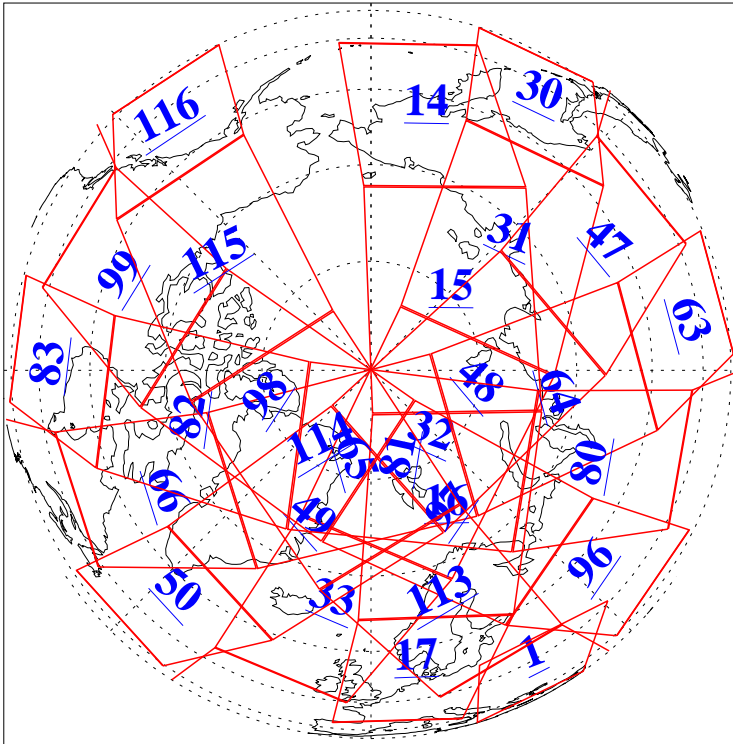

L1B Availability
AMSU Granules: 240
HSB Granules: 0
AIRS Granules: 240

30 Jan 2013
DoY 30
Aqua Day 3924
Granules: 1 to 120

Granules: 121 to 240

Legend: AMSU Available, HSB Available, AIRS Available

L1B Availability
AMSU Granules: 240
HSB Granules: 0
AIRS Granules: 240

30 Jan 2013
DoY 30
Aqua Day 3924

Ascending Granules

Descending Granules

Legend: AMSU Available, HSB Available, AIRS Available

L1B Availability
 AMSU Granules: 240
 HSB Granules: 0
 AIRS Granules: 240

30 Jan 2013
 DoY 30
 Aqua Day 3924

Northern Hemisphere Granules

Southern Hemisphere Granules

Legend: AMSU Available, HSB Available, AIRS Available