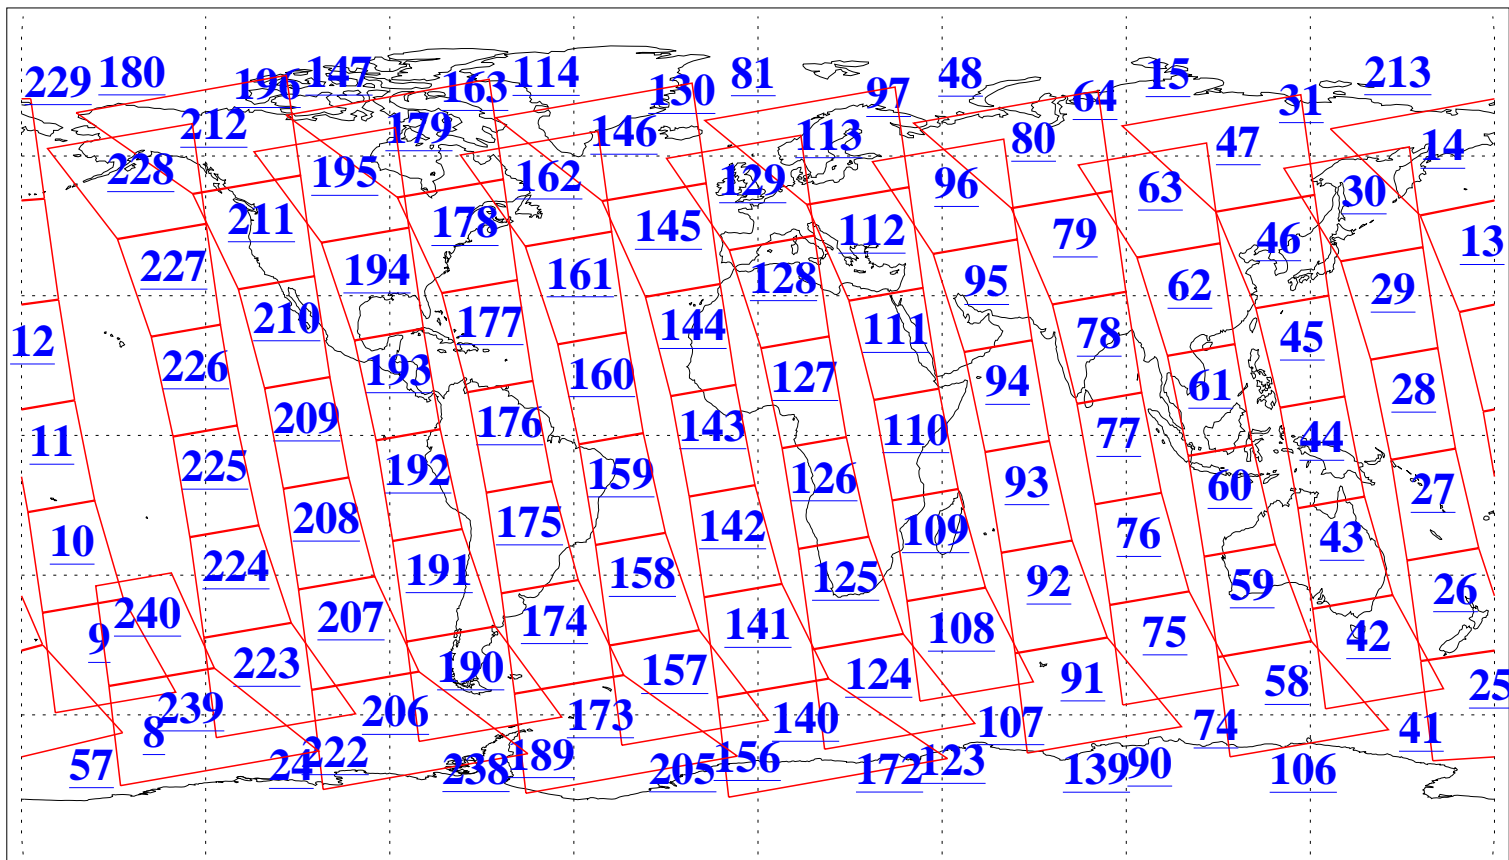

L1B Availability
AMSU Granules: 240
HSB Granules: 0
AIRS Granules: 240

30 Jan 2013
DoY 30
Aqua Day 3924
Granules: 1 to 120

Granules: 121 to 240

Legend: AMSU Available, HSB Available, AIRS Available

L1B Availability
AMSU Granules: 240
HSB Granules: 0
AIRS Granules: 240

30 Jan 2013
DoY 30
Aqua Day 3924

Ascending Granules

Descending Granules

Legend: AMSU Available, HSB Available, AIRS Available

L1B Availability
 AMSU Granules: 240
 HSB Granules: 0
 AIRS Granules: 240

30 Jan 2013
 DoY 30
 Aqua Day 3924

Northern Hemisphere Granules

Southern Hemisphere Granules

Legend: AMSU Available, HSB Available, AIRS Available