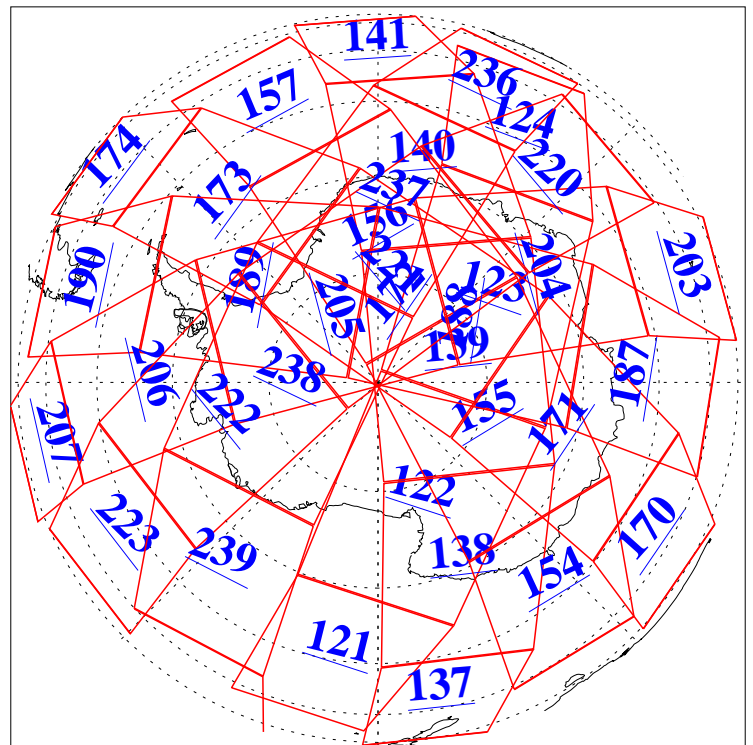

L1B Availability
AMSU Granules: 240
HSB Granules: 0
AIRS Granules: 240

30 Jan 2013
DoY 30
Aqua Day 3924
Granules: 1 to 120

Granules: 121 to 240

Legend: AMSU Available, HSB Available, AIRS Available

L1B Availability
AMSU Granules: 240
HSB Granules: 0
AIRS Granules: 240

30 Jan 2013
DoY 30
Aqua Day 3924

Ascending Granules

Descending Granules

Legend: AMSU Available, HSB Available, AIRS Available

L1B Availability
 AMSU Granules: 240
 HSB Granules: 0
 AIRS Granules: 240

30 Jan 2013
 DoY 30
 Aqua Day 3924

Northern Hemisphere Granules

Southern Hemisphere Granules

Legend: AMSU Available, HSB Available, AIRS Available