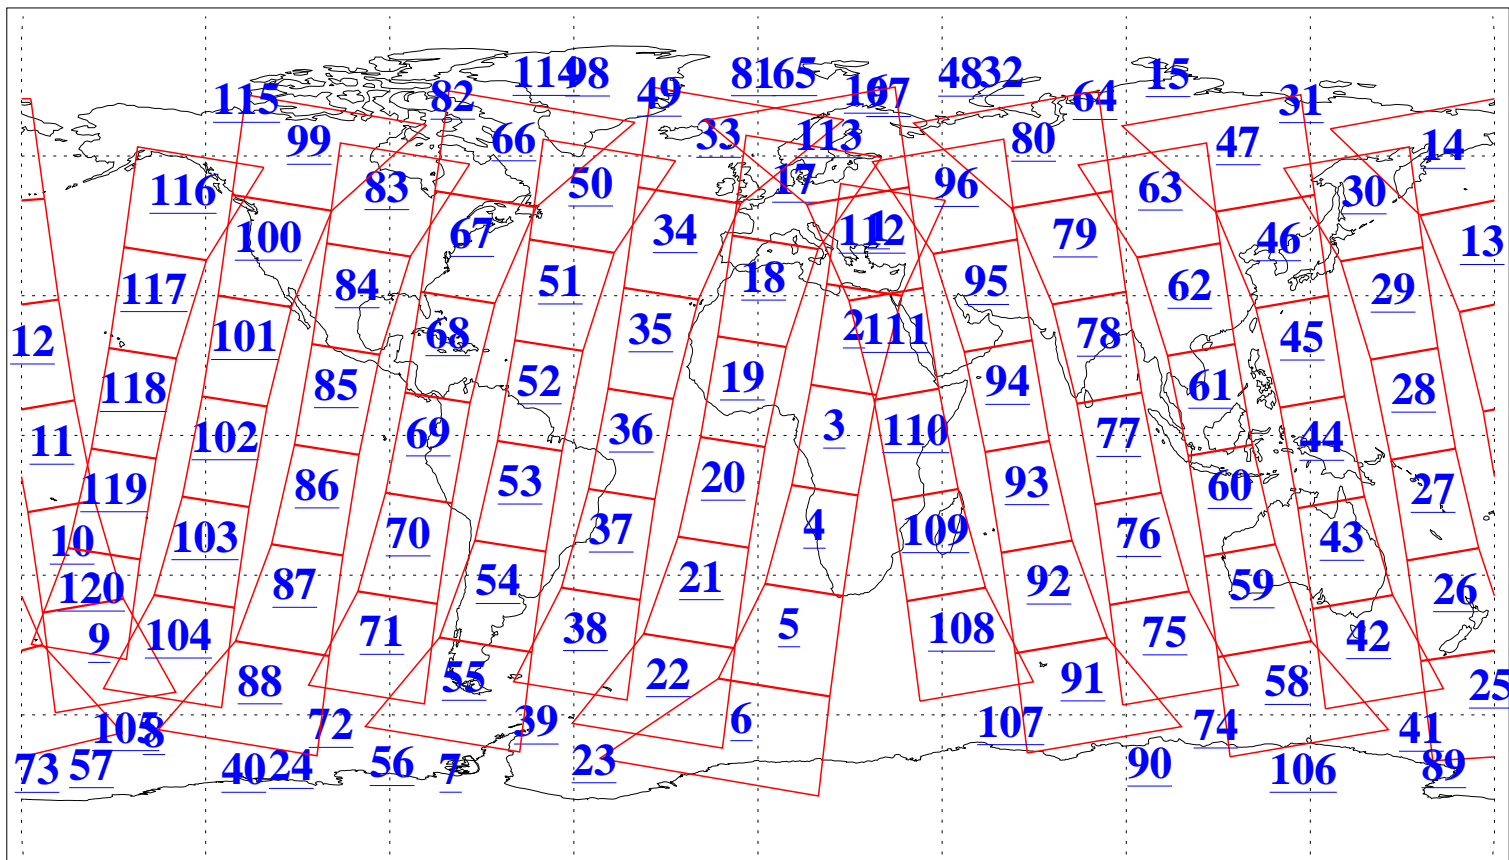

L1B Availability
AMSU Granules: 240
HSB Granules: 0
AIRS Granules: 240

30 Jan 2013
DoY 30
Aqua Day 3924
Granules: 1 to 120

Granules: 121 to 240

Legend: AMSU Available, HSB Available, AIRS Available

L1B Availability
AMSU Granules: 240
HSB Granules: 0
AIRS Granules: 240

30 Jan 2013
DoY 30
Aqua Day 3924

Ascending Granules

Descending Granules

Legend: AMSU Available, HSB Available, AIRS Available

L1B Availability
 AMSU Granules: 240
 HSB Granules: 0
 AIRS Granules: 240

30 Jan 2013
 DoY 30
 Aqua Day 3924

Northern Hemisphere Granules

Southern Hemisphere Granules

Legend: AMSU Available, HSB Available, AIRS Available