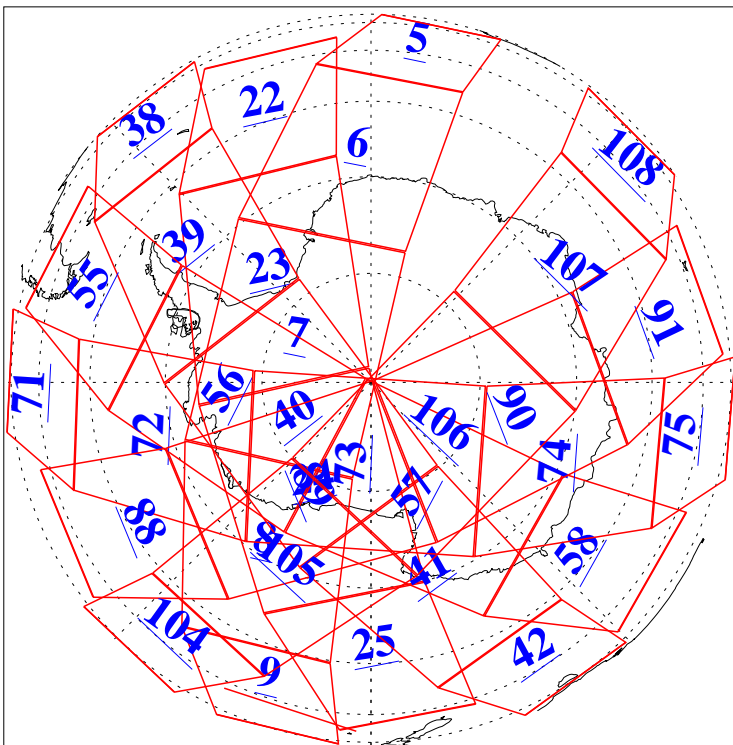

L1B Availability
AMSU Granules: 240
HSB Granules: 0
AIRS Granules: 240

30 Jan 2013
DoY 30
Aqua Day 3924
Granules: 1 to 120

Granules: 121 to 240

Legend: AMSU Available, HSB Available, AIRS Available

L1B Availability
AMSU Granules: 240
HSB Granules: 0
AIRS Granules: 240

30 Jan 2013
DoY 30
Aqua Day 3924

Ascending Granules

Descending Granules

Legend: AMSU Available, HSB Available, AIRS Available

L1B Availability
 AMSU Granules: 240
 HSB Granules: 0
 AIRS Granules: 240

30 Jan 2013
 DoY 30
 Aqua Day 3924

Northern Hemisphere Granules

Southern Hemisphere Granules

Legend: AMSU Available, HSB Available, AIRS Available