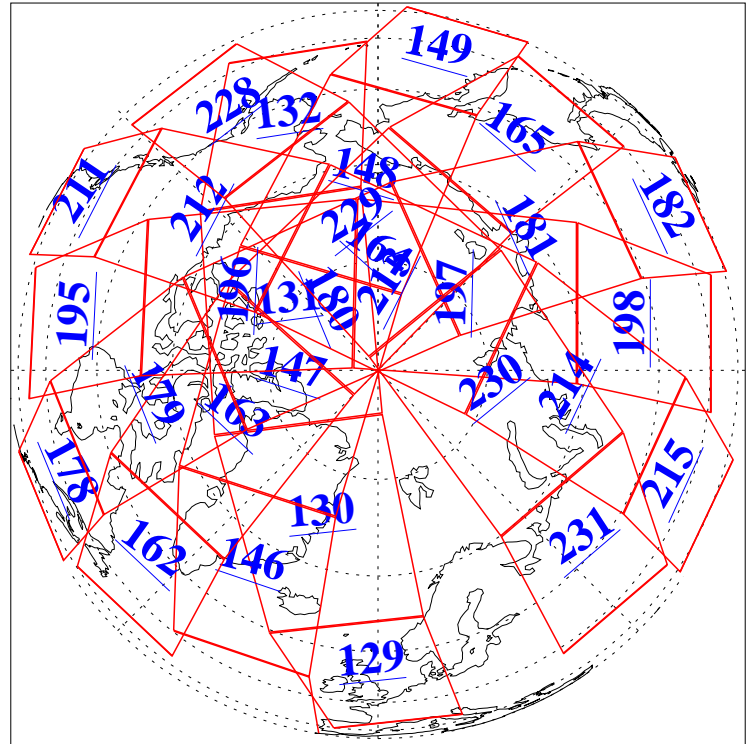

L1B Availability
AMSU Granules: 240
HSB Granules: 0
AIRS Granules: 240

30 Jan 2013
DoY 30
Aqua Day 3924
Granules: 1 to 120

Granules: 121 to 240

Legend: AMSU Available, HSB Available, AIRS Available

L1B Availability
AMSU Granules: 240
HSB Granules: 0
AIRS Granules: 240

30 Jan 2013
DoY 30
Aqua Day 3924

Ascending Granules

Descending Granules

Legend: AMSU Available, HSB Available, AIRS Available

L1B Availability
 AMSU Granules: 240
 HSB Granules: 0
 AIRS Granules: 240

30 Jan 2013
 DoY 30
 Aqua Day 3924

Northern Hemisphere Granules

Southern Hemisphere Granules

Legend: AMSU Available, HSB Available, AIRS Available