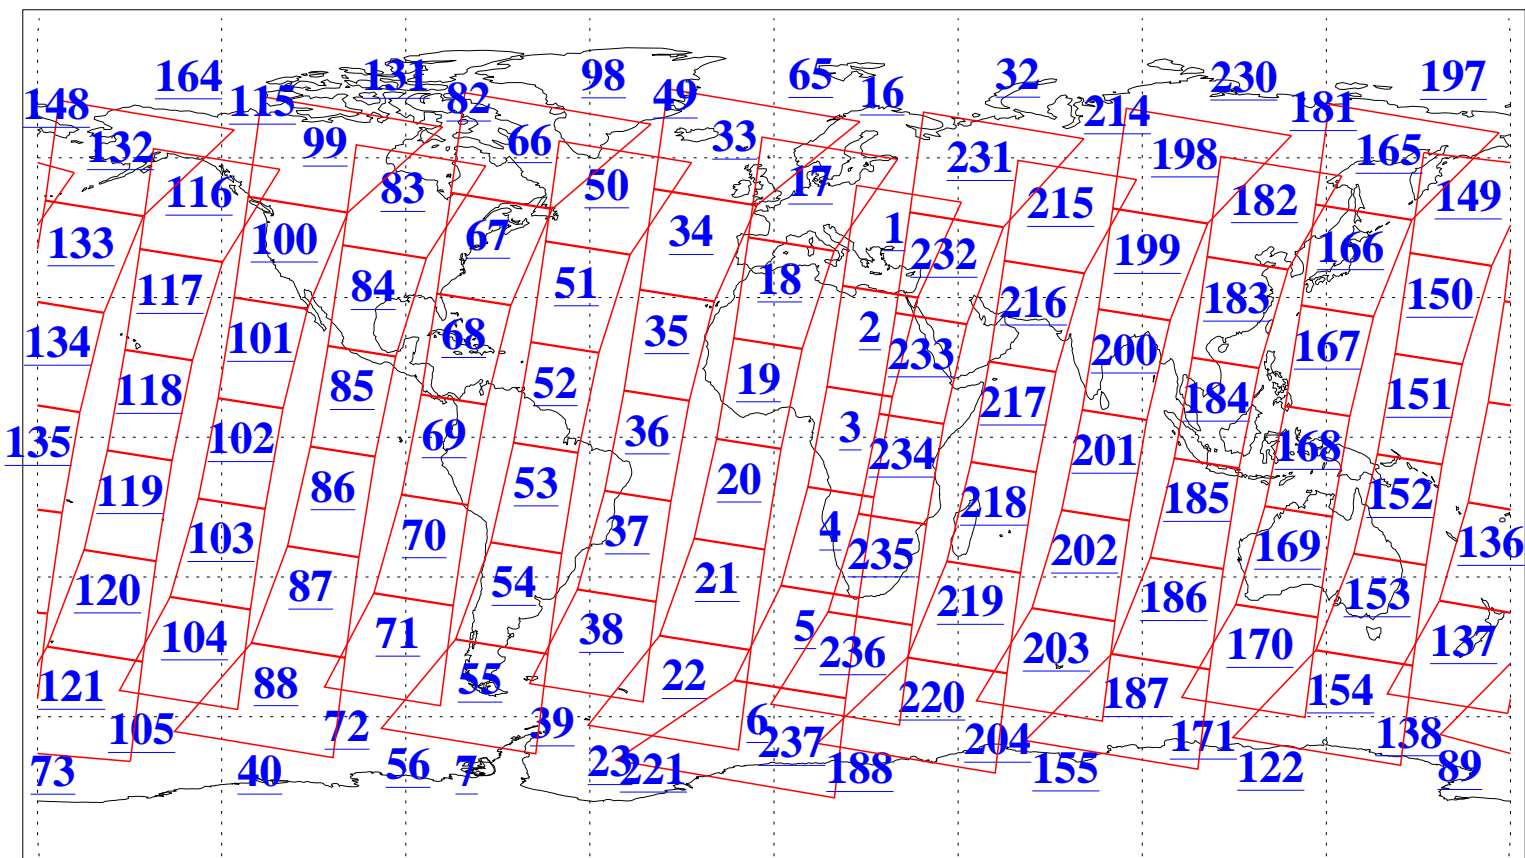

L1B Availability
AMSU Granules: 240
HSB Granules: 0
AIRS Granules: 240

30 Jan 2013
DoY 30
Aqua Day 3924
Granules: 1 to 120

Granules: 121 to 240

Legend: AMSU Available, HSB Available, AIRS Available

L1B Availability
AMSU Granules: 240
HSB Granules: 0
AIRS Granules: 240

30 Jan 2013
DoY 30
Aqua Day 3924

Ascending Granules

Descending Granules

Legend: AMSU Available, HSB Available, AIRS Available

L1B Availability
 AMSU Granules: 240
 HSB Granules: 0
 AIRS Granules: 240

30 Jan 2013
 DoY 30
 Aqua Day 3924

Northern Hemisphere Granules

Southern Hemisphere Granules

Legend: AMSU Available, HSB Available, AIRS Available