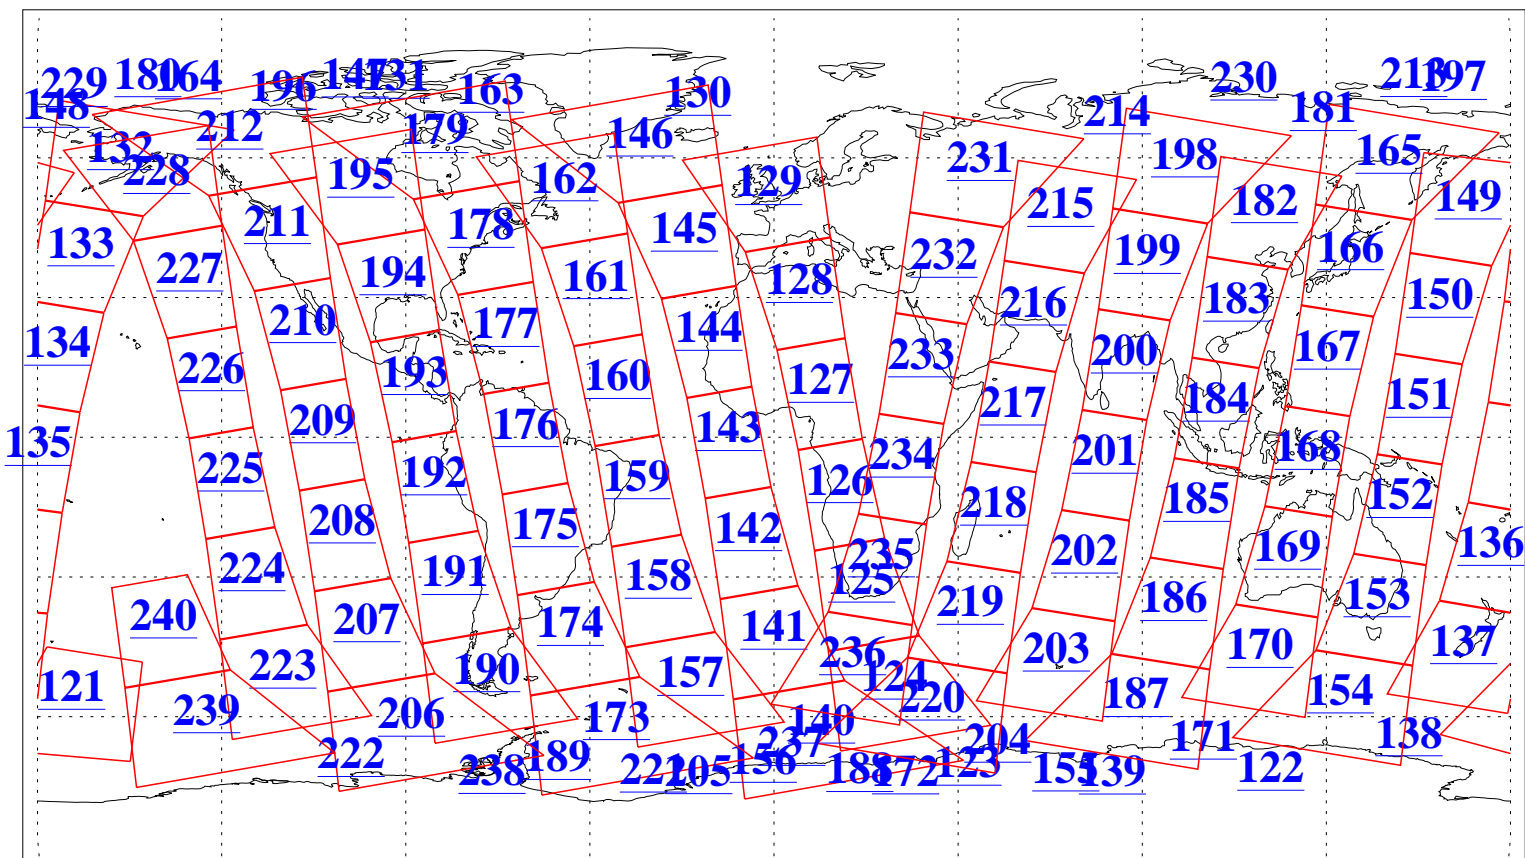

L1B Availability
AMSU Granules: 240
HSB Granules: 0
AIRS Granules: 240

30 Jan 2013
DoY 30
Aqua Day 3924
Granules: 1 to 120

Granules: 121 to 240

Legend: AMSU Available, HSB Available, AIRS Available

L1B Availability
AMSU Granules: 240
HSB Granules: 0
AIRS Granules: 240

30 Jan 2013
DoY 30
Aqua Day 3924

Ascending Granules

Descending Granules

Legend: AMSU Available, HSB Available, AIRS Available

L1B Availability
 AMSU Granules: 240
 HSB Granules: 0
 AIRS Granules: 240

30 Jan 2013
 DoY 30
 Aqua Day 3924

Northern Hemisphere Granules

Southern Hemisphere Granules

Legend: AMSU Available, HSB Available, AIRS Available