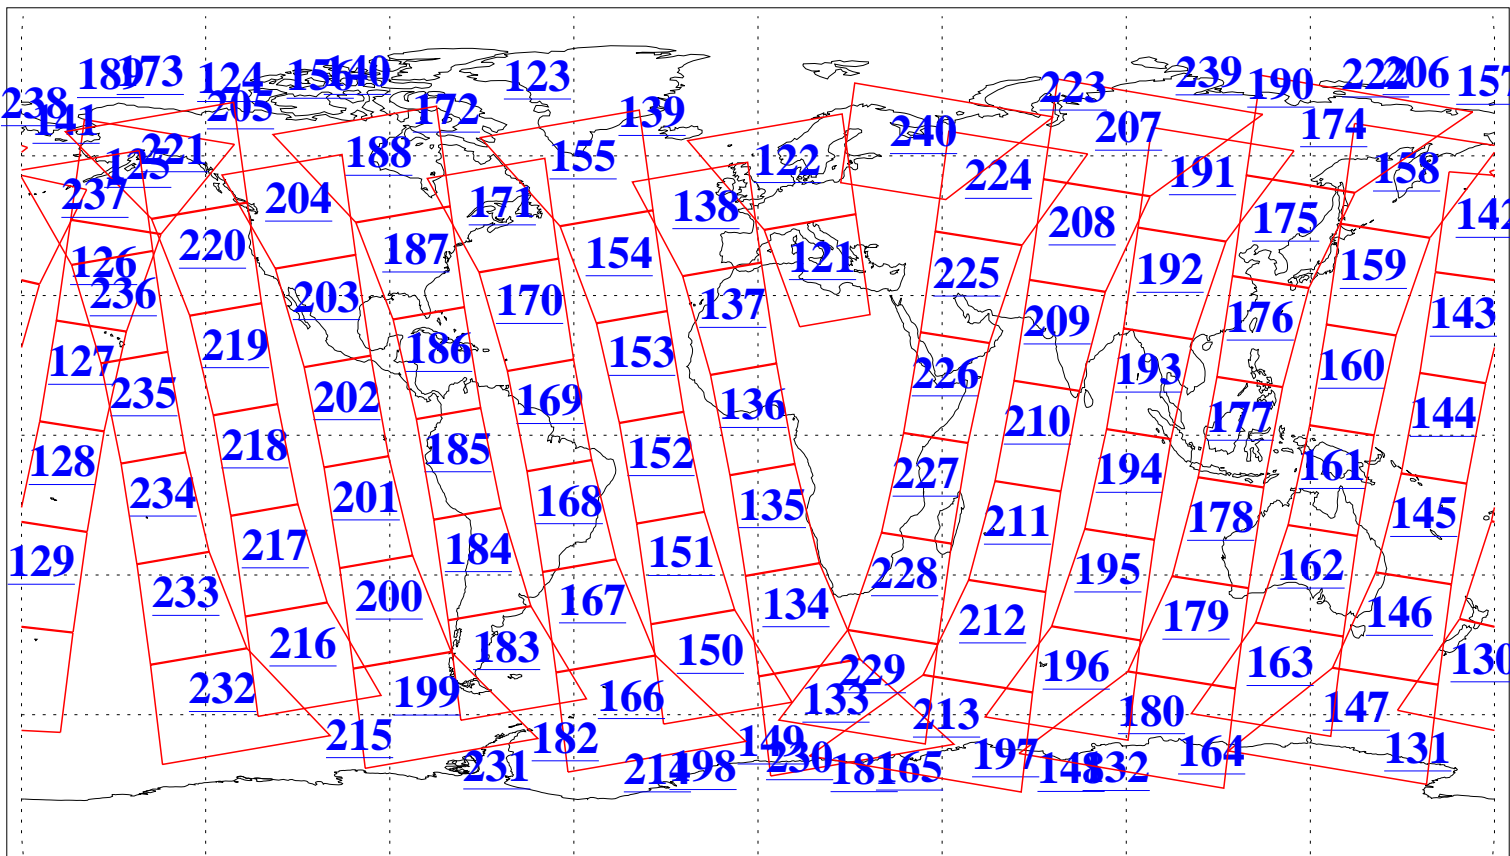

L1B Availability
AMSU Granules: 240
HSB Granules: 0
AIRS Granules: 240

29 Jan 2013
DoY 29
Aqua Day 3923
Granules: 1 to 120

Granules: 121 to 240

Legend: AMSU Available, HSB Available, AIRS Available

L1B Availability
AMSU Granules: 240
HSB Granules: 0
AIRS Granules: 240

29 Jan 2013
DoY 29
Aqua Day 3923
Ascending Granules

Descending Granules

Legend: AMSU Available, HSB Available, AIRS Available

L1B Availability
 AMSU Granules: 240
 HSB Granules: 0
 AIRS Granules: 240

29 Jan 2013
 DoY 29
 Aqua Day 3923

Northern Hemisphere Granules

Southern Hemisphere Granules

Legend: AMSU Available, HSB Available, AIRS Available