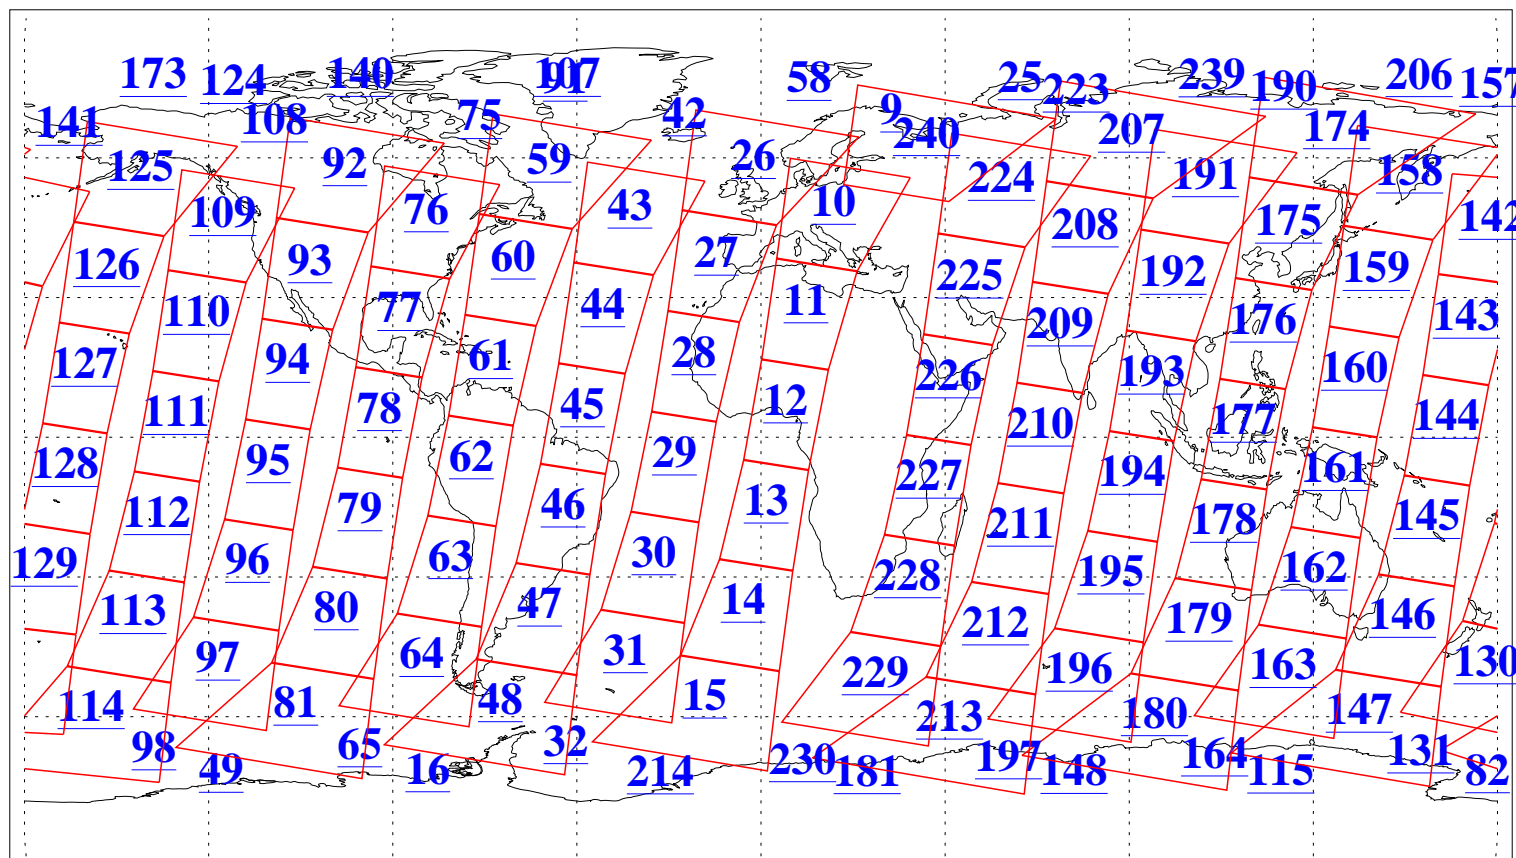

L1B Availability
AMSU Granules: 240
HSB Granules: 0
AIRS Granules: 240

29 Jan 2013
DoY 29
Aqua Day 3923
Granules: 1 to 120

Granules: 121 to 240

Legend: AMSU Available, HSB Available, AIRS Available

L1B Availability
AMSU Granules: 240
HSB Granules: 0
AIRS Granules: 240

29 Jan 2013
DoY 29
Aqua Day 3923
Ascending Granules

Descending Granules

Legend: AMSU Available, HSB Available, AIRS Available

L1B Availability
 AMSU Granules: 240
 HSB Granules: 0
 AIRS Granules: 240

29 Jan 2013
 DoY 29
 Aqua Day 3923

Northern Hemisphere Granules

Southern Hemisphere Granules

Legend: AMSU Available, HSB Available, AIRS Available