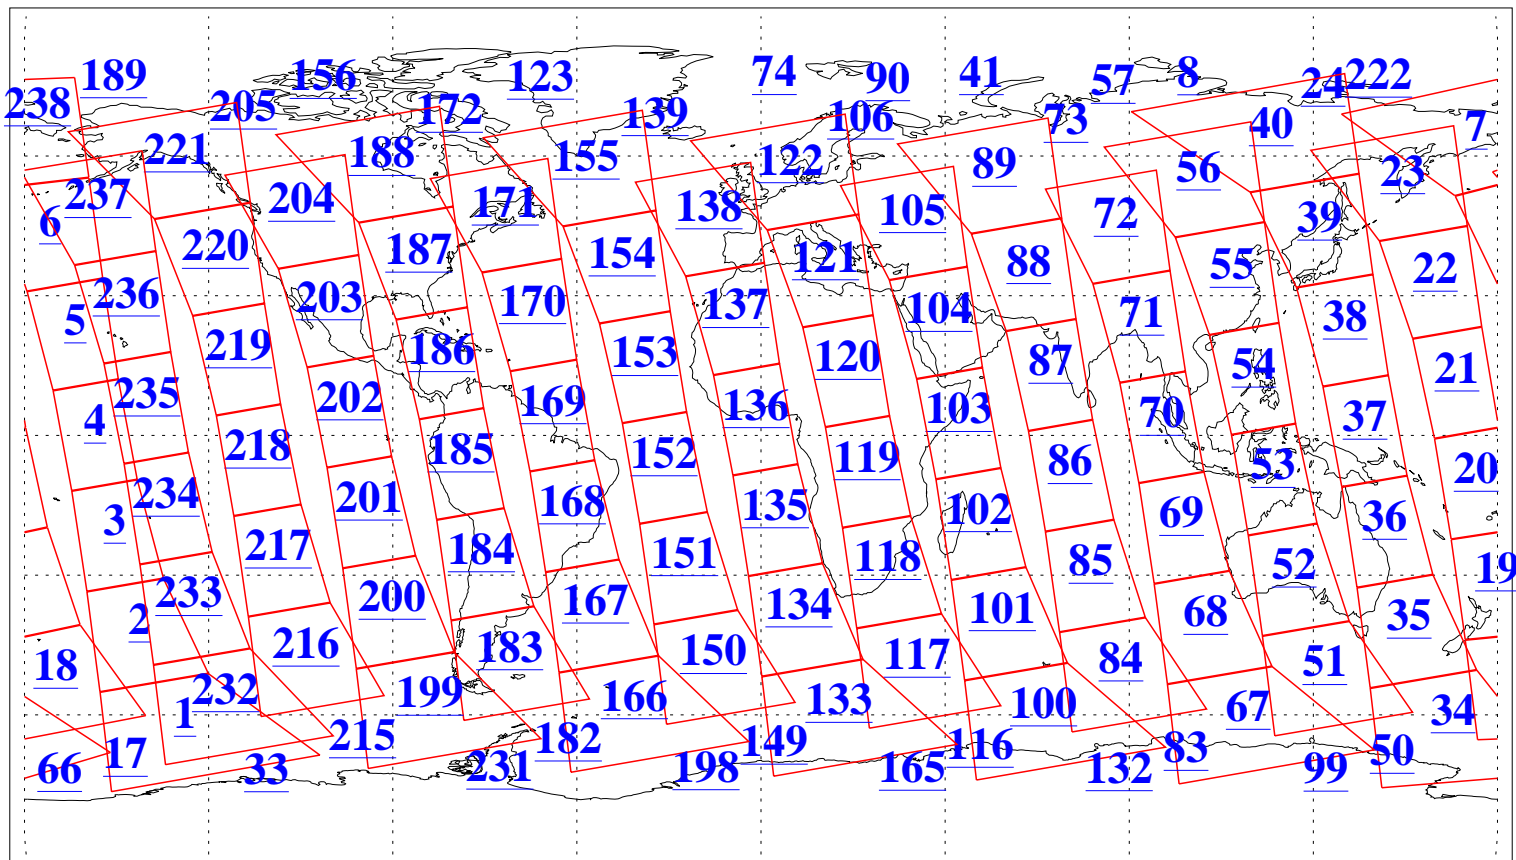

L1B Availability
AMSU Granules: 240
HSB Granules: 0
AIRS Granules: 240

29 Jan 2013
DoY 29
Aqua Day 3923
Granules: 1 to 120

Granules: 121 to 240

Legend: AMSU Available, HSB Available, AIRS Available

L1B Availability
AMSU Granules: 240
HSB Granules: 0
AIRS Granules: 240

29 Jan 2013
DoY 29
Aqua Day 3923
Ascending Granules

Descending Granules

Legend: AMSU Available, HSB Available, AIRS Available

L1B Availability
 AMSU Granules: 240
 HSB Granules: 0
 AIRS Granules: 240

29 Jan 2013
 DoY 29
 Aqua Day 3923

Northern Hemisphere Granules

Southern Hemisphere Granules

Legend: AMSU Available, HSB Available, AIRS Available