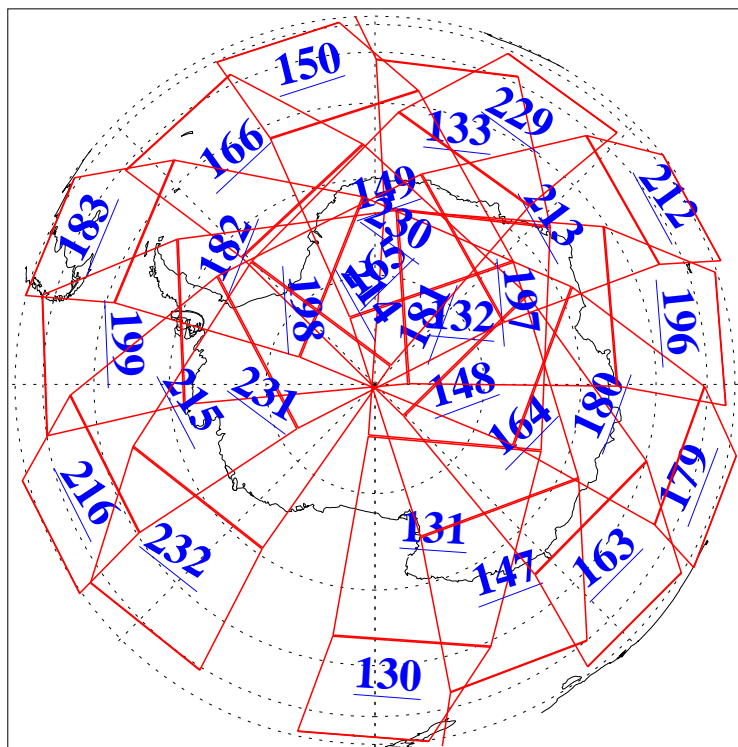

29 Jan 2013
DoY 29
Aqua Day 3923
Ascending Granules

Descending Granules

Legend: AMSU Available, HSB Available, AIRS Available

L1B Availability
 AMSU Granules: 240
 HSB Granules: 0
 AIRS Granules: 240

29 Jan 2013
 DoY 29
 Aqua Day 3923

Northern Hemisphere Granules

Southern Hemisphere Granules

Legend: AMSU Available, HSB Available, AIRS Available