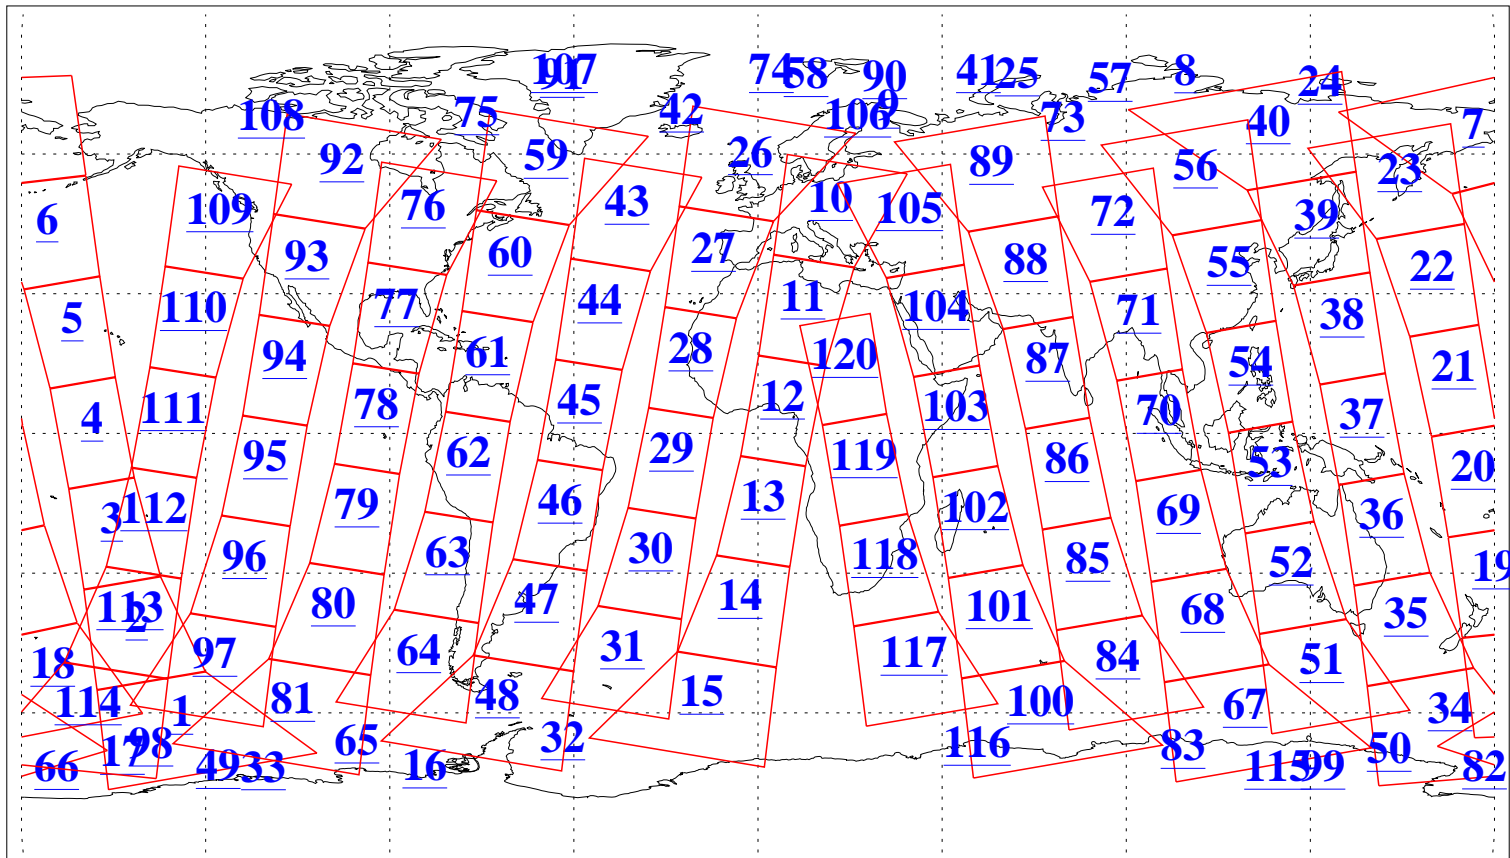

L1B Availability
AMSU Granules: 240
HSB Granules: 0
AIRS Granules: 240

29 Jan 2013
DoY 29
Aqua Day 3923
Granules: 1 to 120

Granules: 121 to 240

Legend: AMSU Available, HSB Available, AIRS Available

L1B Availability
AMSU Granules: 240
HSB Granules: 0
AIRS Granules: 240

29 Jan 2013
DoY 29
Aqua Day 3923
Ascending Granules

Descending Granules

Legend: AMSU Available, HSB Available, AIRS Available

L1B Availability
 AMSU Granules: 240
 HSB Granules: 0
 AIRS Granules: 240

29 Jan 2013
 DoY 29
 Aqua Day 3923

Northern Hemisphere Granules

Southern Hemisphere Granules

Legend: AMSU Available, HSB Available, AIRS Available