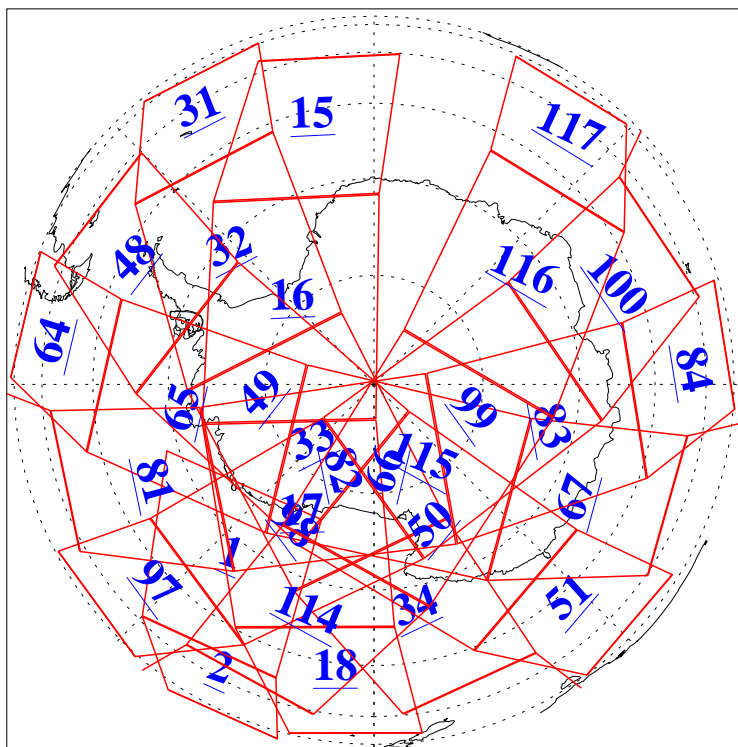

L1B Availability
AMSU Granules: 240
HSB Granules: 0
AIRS Granules: 240

29 Jan 2013
DoY 29
Aqua Day 3923
Granules: 1 to 120

Granules: 121 to 240

Legend: AMSU Available, HSB Available, AIRS Available

L1B Availability
AMSU Granules: 240
HSB Granules: 0
AIRS Granules: 240

29 Jan 2013
DoY 29
Aqua Day 3923
Ascending Granules

Descending Granules

Legend: AMSU Available, HSB Available, AIRS Available

L1B Availability
 AMSU Granules: 240
 HSB Granules: 0
 AIRS Granules: 240

29 Jan 2013
 DoY 29
 Aqua Day 3923

Northern Hemisphere Granules

Southern Hemisphere Granules

Legend: AMSU Available, HSB Available, AIRS Available