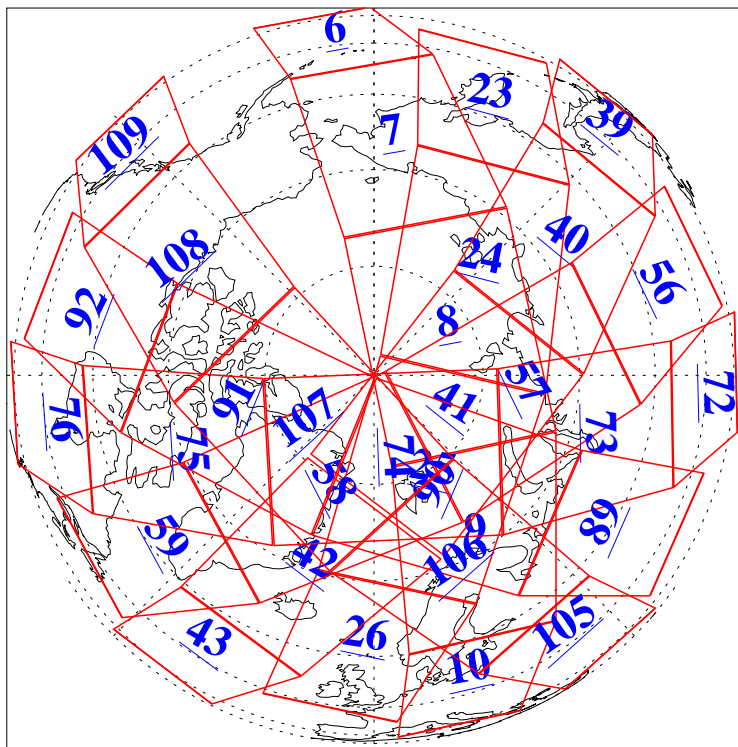

L1B Availability
AMSU Granules: 240
HSB Granules: 0
AIRS Granules: 240

29 Jan 2013
DoY 29
Aqua Day 3923
Granules: 1 to 120

Granules: 121 to 240

Legend: AMSU Available, HSB Available, AIRS Available

L1B Availability
AMSU Granules: 240
HSB Granules: 0
AIRS Granules: 240

29 Jan 2013
DoY 29
Aqua Day 3923
Ascending Granules

Descending Granules

Legend: AMSU Available, HSB Available, AIRS Available

L1B Availability
 AMSU Granules: 240
 HSB Granules: 0
 AIRS Granules: 240

29 Jan 2013
 DoY 29
 Aqua Day 3923

Northern Hemisphere Granules

Southern Hemisphere Granules

Legend: AMSU Available, HSB Available, AIRS Available