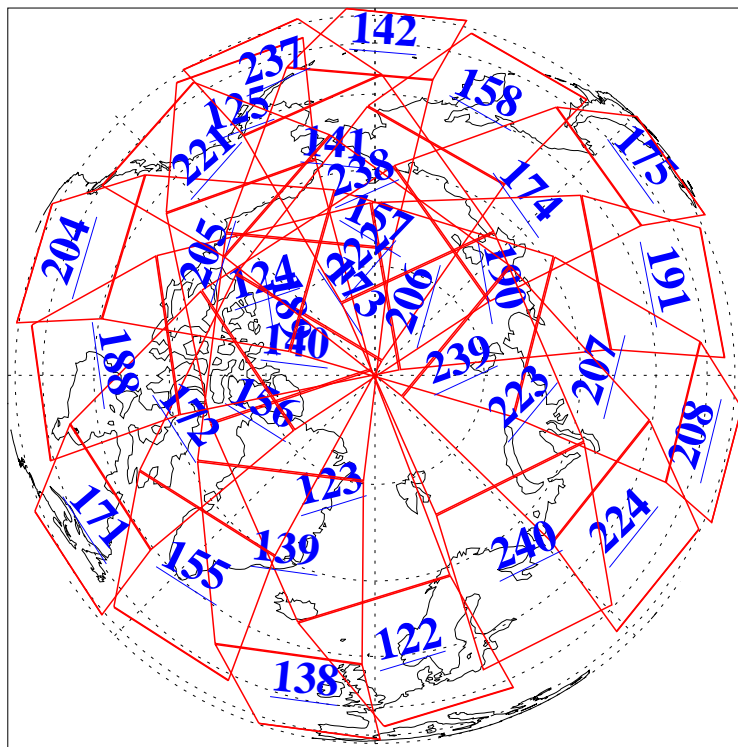

L1B Availability
AMSU Granules: 240
HSB Granules: 0
AIRS Granules: 240

29 Jan 2013
DoY 29
Aqua Day 3923
Granules: 1 to 120

Granules: 121 to 240

Legend: AMSU Available, HSB Available, AIRS Available

L1B Availability
AMSU Granules: 240
HSB Granules: 0
AIRS Granules: 240

29 Jan 2013
DoY 29
Aqua Day 3923
Ascending Granules

Descending Granules

Legend: AMSU Available, HSB Available, AIRS Available

L1B Availability
 AMSU Granules: 240
 HSB Granules: 0
 AIRS Granules: 240

29 Jan 2013
 DoY 29
 Aqua Day 3923

Northern Hemisphere Granules

Southern Hemisphere Granules

Legend: AMSU Available, HSB Available, AIRS Available